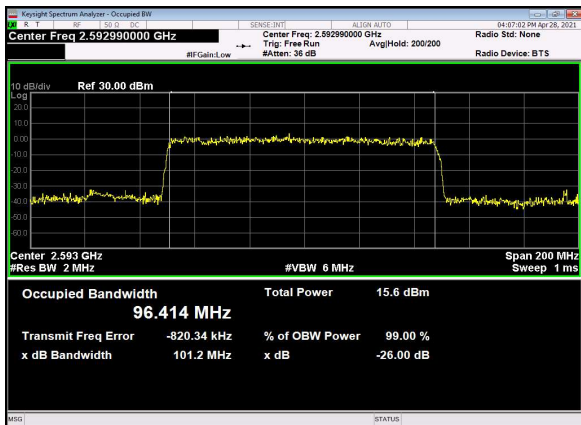

N41(100M)_DFT-s-OFDM_256
QAM_Outer_Full_Mid_CH