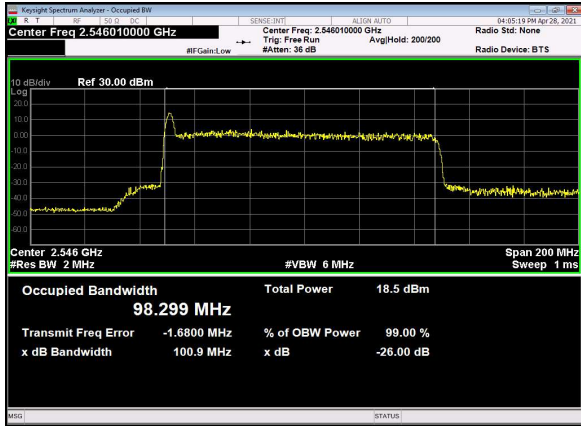

N41(60M)_DFT-s-OFDM_256_QAM_Outer_Full_High_CH

N41(60M)_CP-OFDM_QPSK_Outer_Full_High_CH

N41(100M)_DFT-s-OFDM_PI_2-BPSK_Outer_Fu
II_Low_CH

N41(100M)_DFT-s-OFDM_QPSK_Outer_Full
_Low_CH

N41(100M)_DFT-s-OFDM_16
QAM_Outer_Full_Low_CH