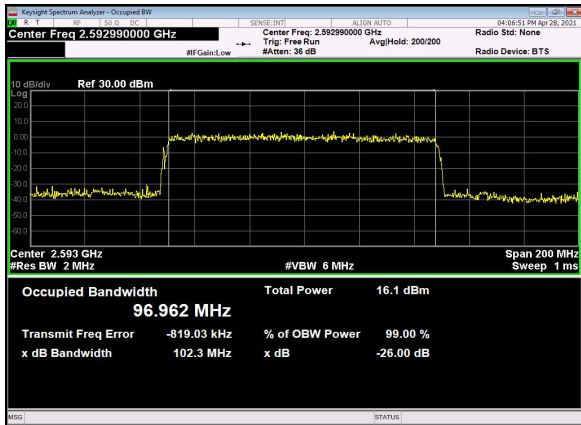

N41(100M)_DFT-s-OFDM_16
QAM_Outer_Full_Mid_CH