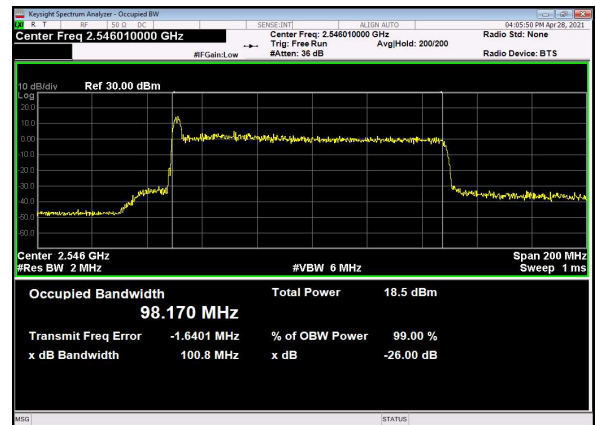

N41(100M)_CP-OFDM_QPSK_Outer_Full_L
ow_CH