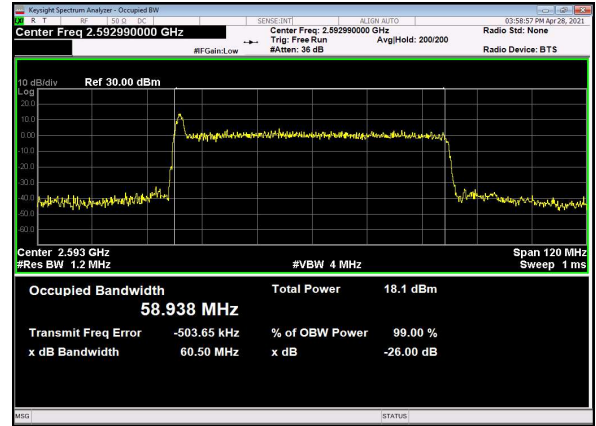

N41(60M)_DFT-s-OFDM_PI_2-BPSK_Outer_Full
_Mid_CH

N41(60M)_DFT-s-OFDM_QPSK_Outer_Full
_Mid_CH

N41(60M)_DFT-s-OFDM_16
QAM_Outer_Full_Mid_CH

N41(60M)_DFT-s-OFDM_64
QAM_Outer_Full_Mid_CH

N41(60M)_DFT-s-OFDM_256
QAM_Outer_Full_Mid_CH