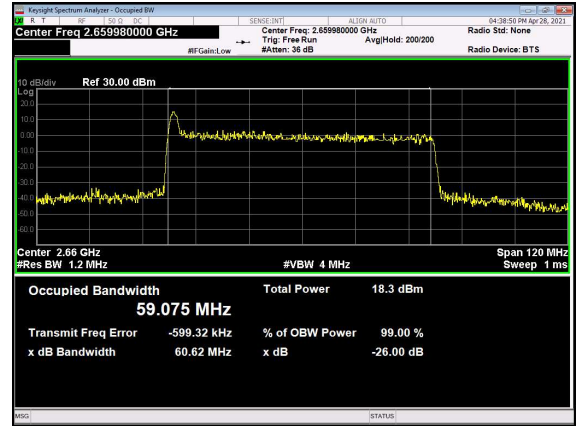

N41(60M)_CP-OFDM_QPSK_Outer_Full_Mi
d_CH

N41(60M)_DFT-s-OFDM_PI_2-BPSK_Outer_Full_High_CH

N41(60M)_DFT-s-OFDM_QPSK_Outer_Full_High_CH

N41(60M)_DFT-s-OFDM_16_QAM_Outer_Full_High_CH

N41(60M)_DFT-s-OFDM_64_QAM_Outer_Full_High_CH