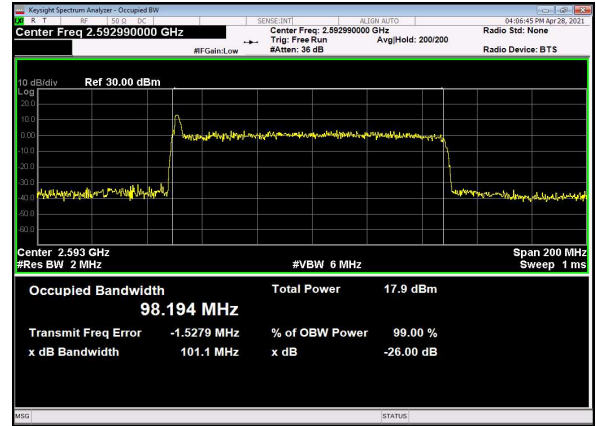

N41(100M)_DFT-s-OFDM_64
QAM_Outer_Full_Low_CH

N41(100M)_DFT-s-OFDM_256
QAM_Outer_Full_Low_CH

N41(100M)_CP-OFDM_QPSK_Outer_Full_L
ow_CH

N41(100M)_DFT-s-OFDM_PI_2-BPSK_Outer_Fu
ll_Mid_CH

N41(100M)_DFT-s-OFDM_QPSK_Outer_Full
_Mid_CH