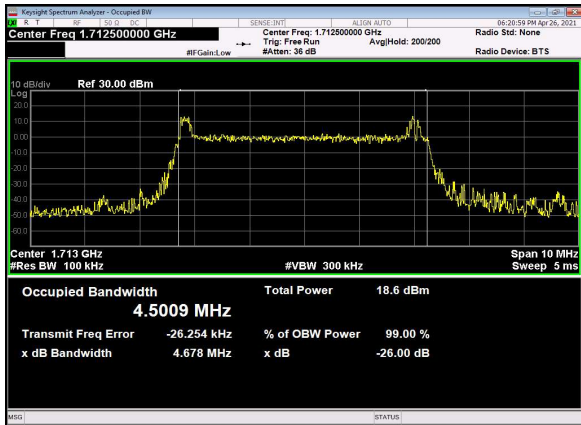

N66(5M)_DFT-s-OFDM_16QAM_Outer_Full_Low_CH