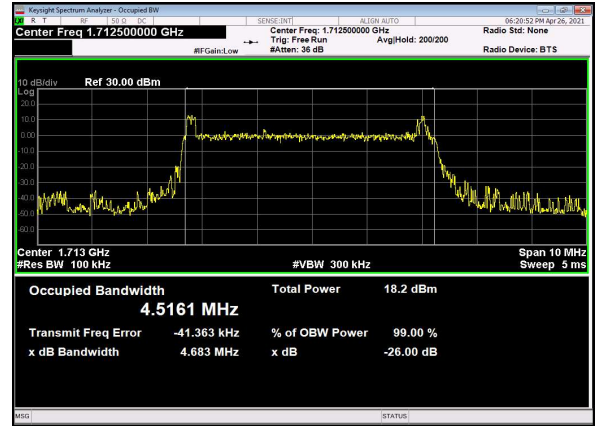

N66(5M)_DFT-s-OFDM_QPSK_Outer_Full_Low_CH