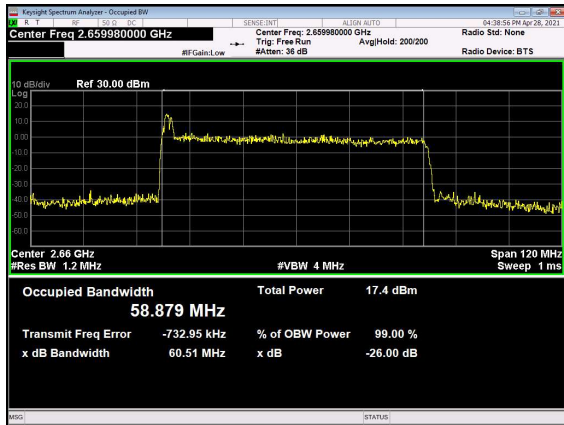

N41(60M)_CP-OFDM_QPSK_Outer_Full_Mi
d_CH

N41(60M)_DFT-s-OFDM_PI_2-BPSK_Outer_Full_High_CH

N41(60M)_DFT-s-OFDM_QPSK_Outer_Full_High_CH

N41(60M)_DFT-s-OFDM_16_QAM_Outer_Full_High_CH

N41(60M)_DFT-s-OFDM_64_QAM_Outer_Full_High_CH