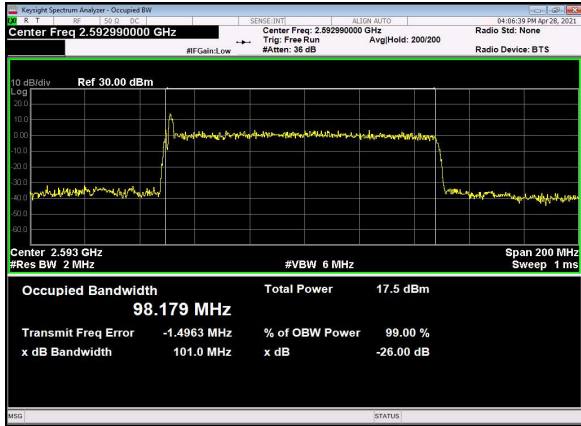

N41(100M)_DFT-s-OFDM_64
QAM_Outer_Full_Low_CH

N41(100M)_DFT-s-OFDM_256
QAM_Outer_Full_Low_CH

N41(100M)_CP-OFDM_QPSK_Outer_Full_L
ow_CH

N41(100M)_DFT-s-OFDM_PI_2-BPSK_Outer_Fu
ll_Mid_CH

N41(100M)_DFT-s-OFDM_QPSK_Outer_Full
_Mid_CH