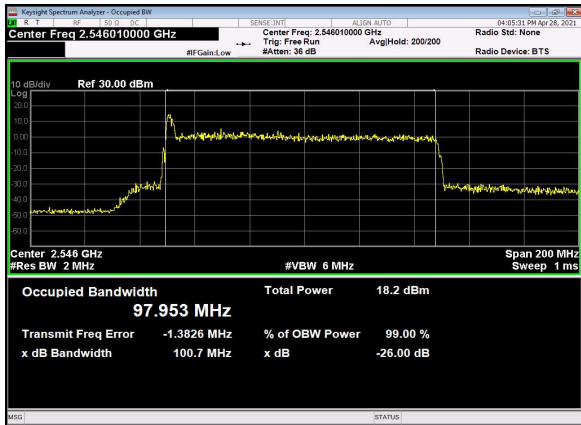

N41(60M)_DFT-s-OFDM_256_QAM_Outer_Full_High_CH

N41(60M)_CP-OFDM_QPSK_Outer_Full_High_CH

N41(100M)_DFT-s-OFDM_PI_2-BPSK_Outer_Fu
II_Low_CH

N41(100M)_DFT-s-OFDM_QPSK_Outer_Full
_Low_CH

N41(100M)_DFT-s-OFDM_16
QAM_Outer_Full_Low_CH