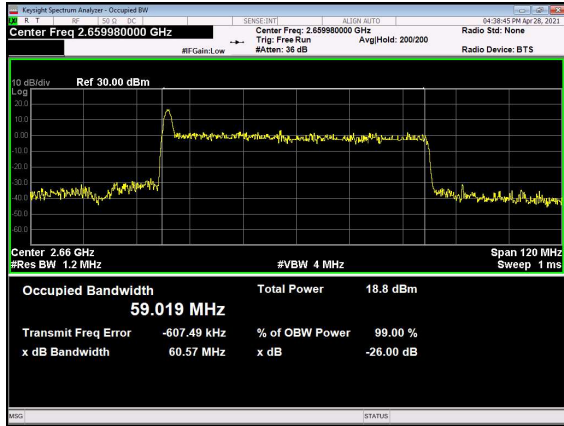

N41(60M)_DFT-s-OFDM_PI_2-BPSK_Outer_Full_High_CH