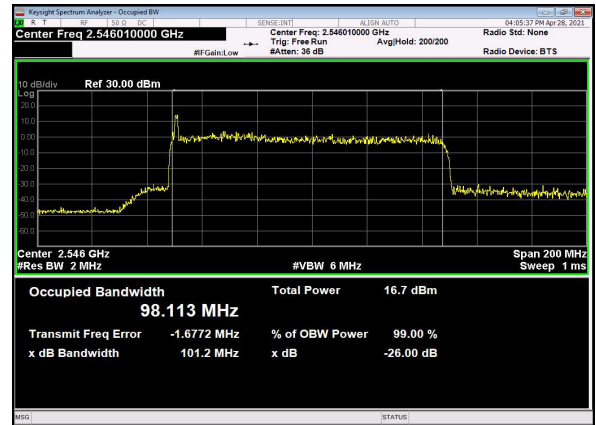

N41(100M)_CP-OFDM_QPSK_Outer_Full_L
ow_CH

N41(100M)_DFT-s-OFDM_64
QAM_Outer_Full_Low_CH