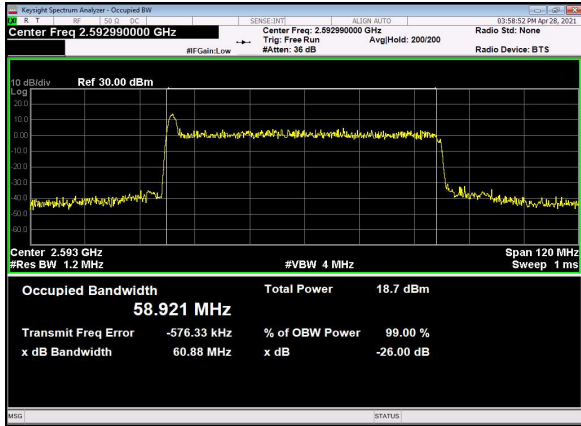

N41(60M)_DFT-s-OFDM_PI_2-BPSK_Outer_Full
_Mid_CH

N41(60M)_DFT-s-OFDM_QPSK_Outer_Full
_Mid_CH

N41(60M)_DFT-s-OFDM_16
QAM_Outer_Full_Mid_CH

N41(60M)_DFT-s-OFDM_64
QAM_Outer_Full_Mid_CH

N41(60M)_DFT-s-OFDM_256
QAM_Outer_Full_Mid_CH