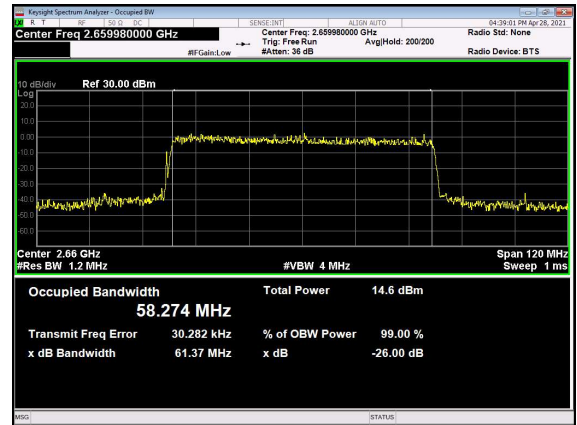

N41(60M)_CP-OFDM_QPSK_Outer_Full_Mi
d_CH

N41(60M)_DFT-s-OFDM_PI_2-BPSK_Outer_Full_High_CH

N41(60M)_DFT-s-OFDM_QPSK_Outer_Full_High_CH

N41(60M)_DFT-s-OFDM_16_QAM_Outer_Full_High_CH

N41(60M)_DFT-s-OFDM_64_QAM_Outer_Full_High_CH