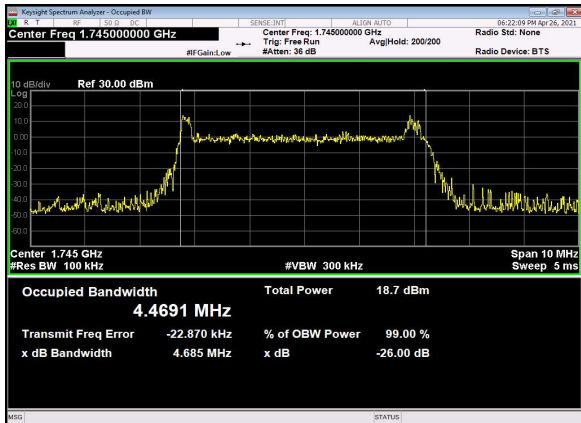

N66(5M)_DFT-s-OFDM_256_QAM_Outer_Full_Mid_CH