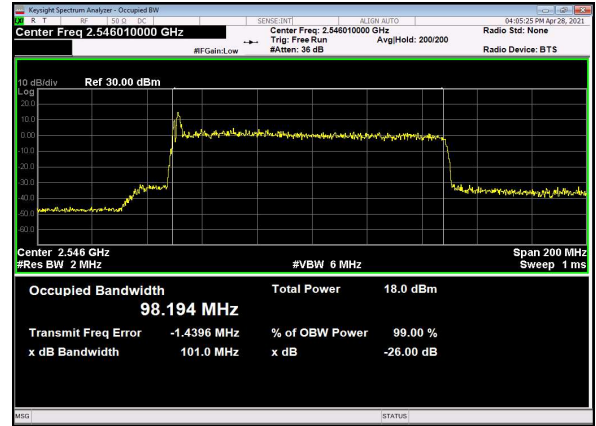

N41(60M)_DFT-s-OFDM_256_QAM_Outer_Full_High_CH

N41(60M)_CP-OFDM_QPSK_Outer_Full_High_CH

N41(100M)_DFT-s-OFDM_PI_2-BPSK_Outer_Fu
II_Low_CH

N41(100M)_DFT-s-OFDM_QPSK_Outer_Full
_Low_CH

N41(100M)_DFT-s-OFDM_16
QAM_Outer_Full_Low_CH