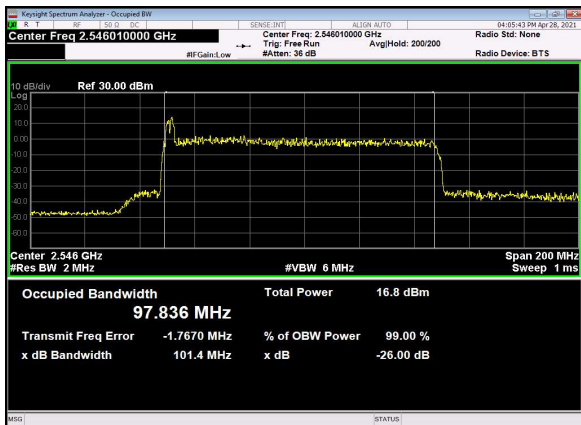

N41(100M)_DFT-s-OFDM_256
QAM_Outer_Full_Low_CH