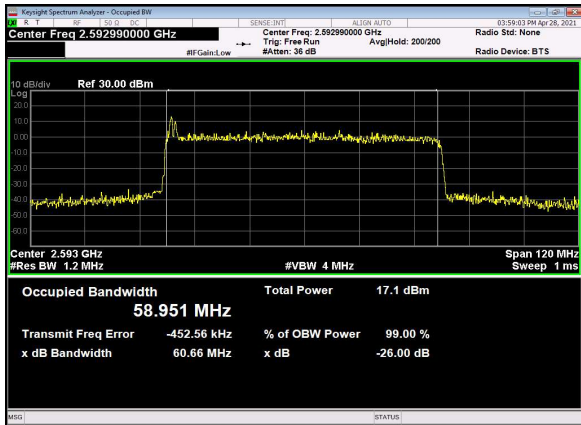

N41(60M)_DFT-s-OFDM_PI_2-BPSK_Outer_Full
_Mid_CH

N41(60M)_DFT-s-OFDM_QPSK_Outer_Full
_Mid_CH

N41(60M)_DFT-s-OFDM_16
QAM_Outer_Full_Mid_CH

N41(60M)_DFT-s-OFDM_64
QAM_Outer_Full_Mid_CH

N41(60M)_DFT-s-OFDM_256
QAM_Outer_Full_Mid_CH