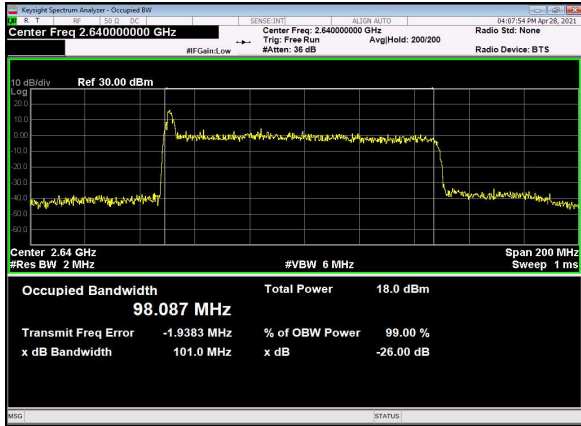

N41(100M)_DFT-s-OFDM_16
QAM_Outer_Full_Mid_CH

N41(100M)_DFT-s-OFDM_64
QAM_Outer_Full_Mid_CH

N41(100M)_DFT-s-OFDM_256
QAM_Outer_Full_Mid_CH

N41(100M)_CP-OFDM_QPSK_Outer_Full_M
id_CH

N41(100M)_DFT-s-OFDM_PI_2-BPSK_Outer_Fu
II_High_CH