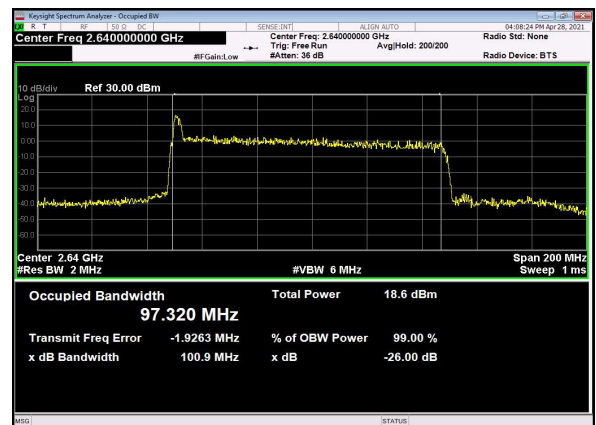

N41(100M)_DFT-s-OFDM_QPSK_Outer_Full
_High_CH

N41(100M)_DFT-s-OFDM_16
QAM_Outer_Full_High_CH

N41(100M)_DFT-s-OFDM_64
QAM_Outer_Full_High_CH

N41(100M)_DFT-s-OFDM_256
QAM_Outer_Full_High_CH

N41(100M)_CP-OFDM_QPSK_Outer_Full_Hi
gh_CH