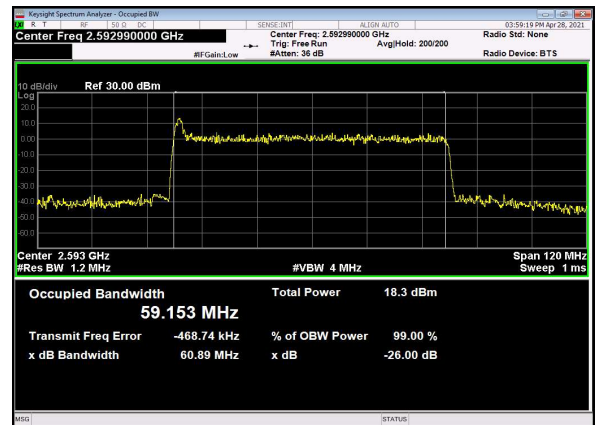

N41(60M)_CP-OFDM_QPSK_Outer_Full_Mi
d_CH