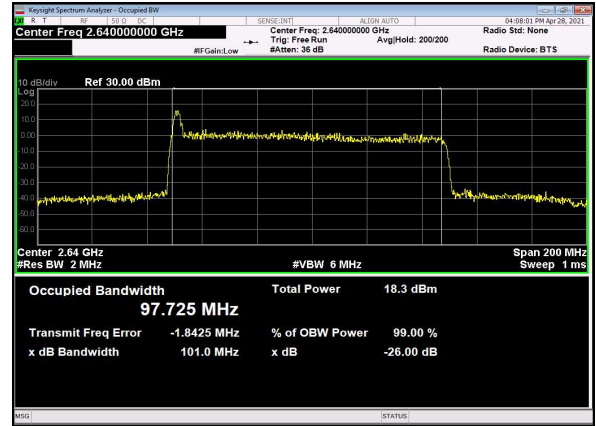

N41(100M)_DFT-s-OFDM_QPSK_Outer_Full
_High_CH