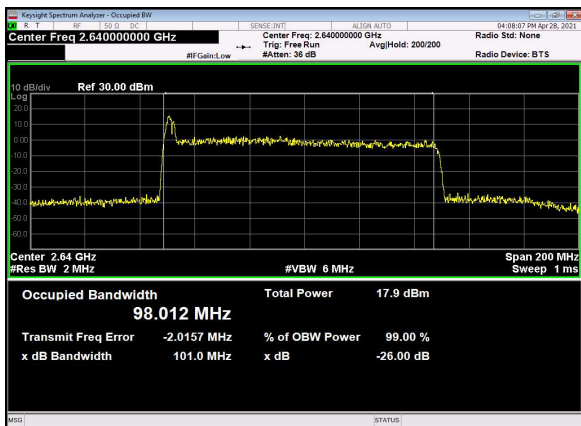

N41(100M)_DFT-s-OFDM_16
QAM_Outer_Full_High_CH