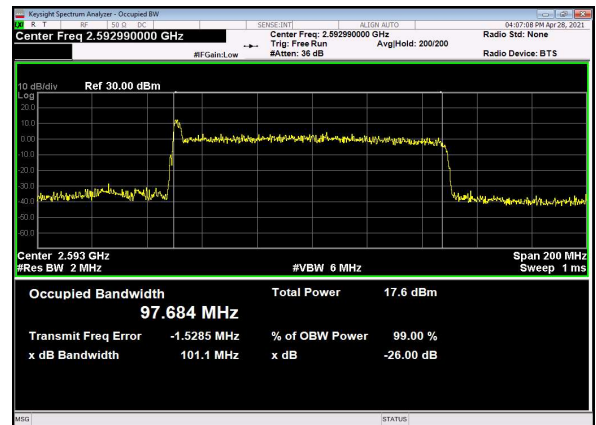

N41(100M)_DFT-s-OFDM_16
QAM_Outer_Full_Mid_CH

N41(100M)_DFT-s-OFDM_64
QAM_Outer_Full_Mid_CH

N41(100M)_DFT-s-OFDM_256
QAM_Outer_Full_Mid_CH

N41(100M)_CP-OFDM_QPSK_Outer_Full_M
id_CH

N41(100M)_DFT-s-OFDM_PI_2-BPSK_Outer_Fu
II_High_CH