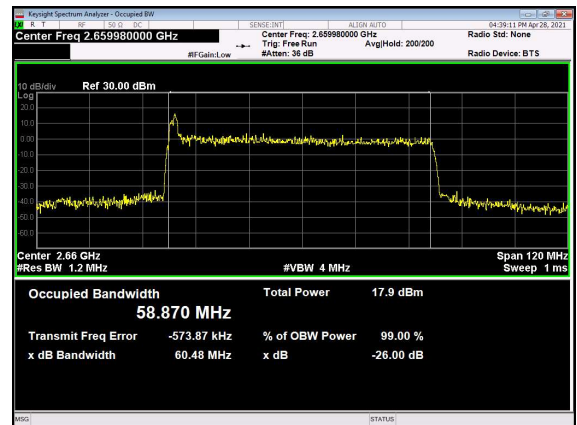

N41(100M)_DFT-s-OFDM_QPSK_Outer_Full
_Low_CH

N41(60M)_CP-OFDM_QPSK_Outer_Full_High_CH