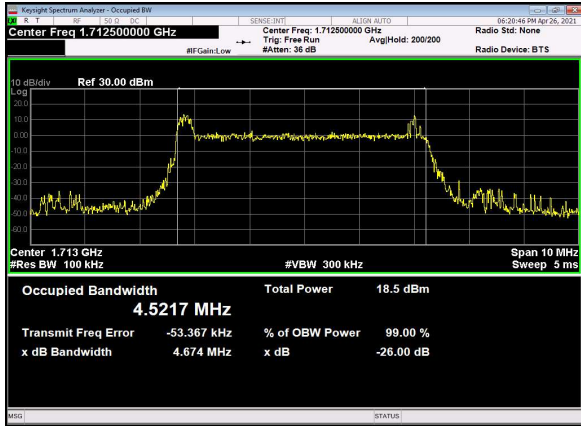

N66(5M)_DFT-s-OFDM_PI_2-BPSK_Outer_Full_Low_CH