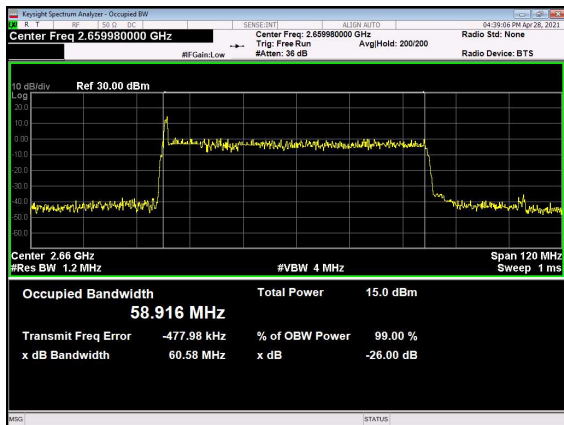

N41(60M)_DFT-s-OFDM_256_QAM_Outer_Full_High_CH