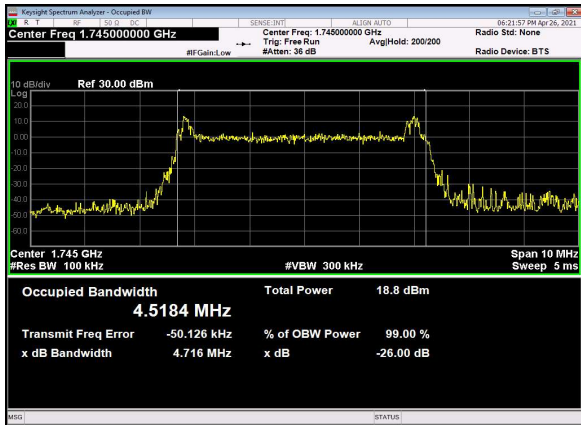

N66(5M)_CP-OFDM_QPSK_Outer_Full_Low_CH

N66(5M)_DFT-s-OFDM_PI_2-BPSK_Outer_Full_Mid_CH

N66(5M)_DFT-s-OFDM_QPSK_Outer_Full_Mid_CH

N66(5M)_DFT-s-OFDM_16_QAM_Outer_Full_Mid_CH

N66(5M)_DFT-s-OFDM_64_QAM_Outer_Full_Mid_CH