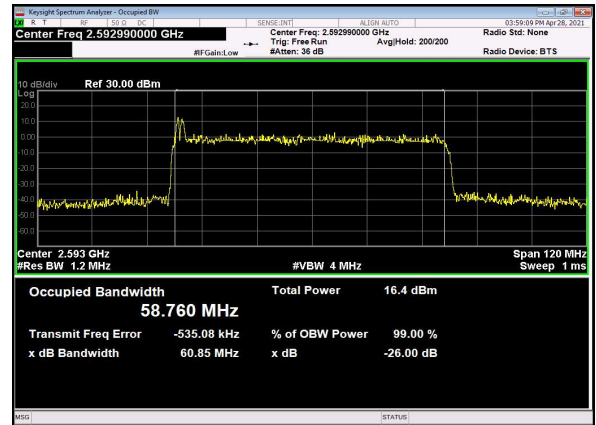

N41(60M)_DFT-s-OFDM_PI_2-BPSK_Outer_Full
_Mid_CH

N41(60M)_DFT-s-OFDM_QPSK_Outer_Full
_Mid_CH

N41(60M)_DFT-s-OFDM_16
QAM_Outer_Full_Mid_CH

N41(60M)_DFT-s-OFDM_64
QAM_Outer_Full_Mid_CH

N41(60M)_DFT-s-OFDM_256
QAM_Outer_Full_Mid_CH