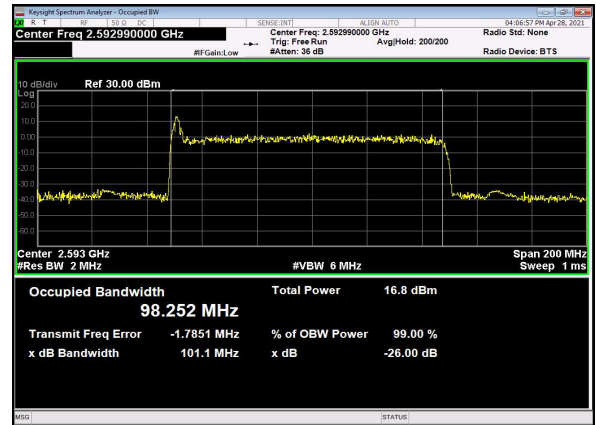

N41(100M)_DFT-s-OFDM_64
QAM_Outer_Full_Mid_CH