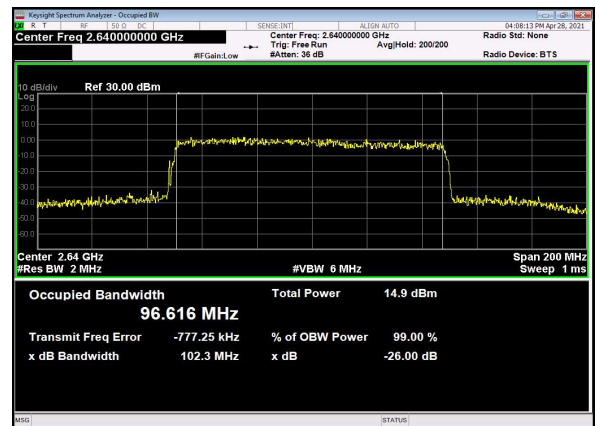

N41(100M)_DFT-s-OFDM_64
QAM_Outer_Full_High_CH