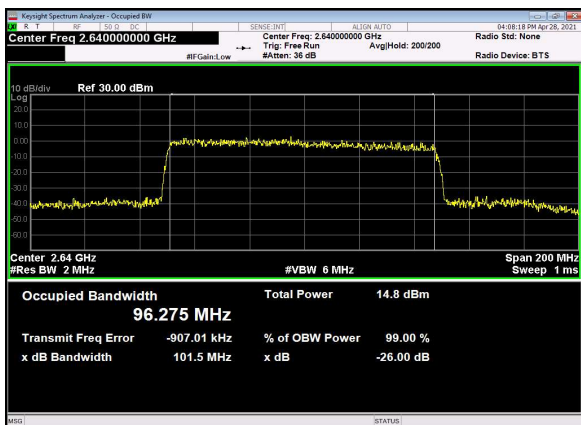

N41(100M)_DFT-s-OFDM_QPSK_Outer_Full
_High_CH

N41(100M)_DFT-s-OFDM_16
QAM_Outer_Full_High_CH

N41(100M)_DFT-s-OFDM_64
QAM_Outer_Full_High_CH

N41(100M)_DFT-s-OFDM_256
QAM_Outer_Full_High_CH

N41(100M)_CP-OFDM_QPSK_Outer_Full_Hi
gh_CH