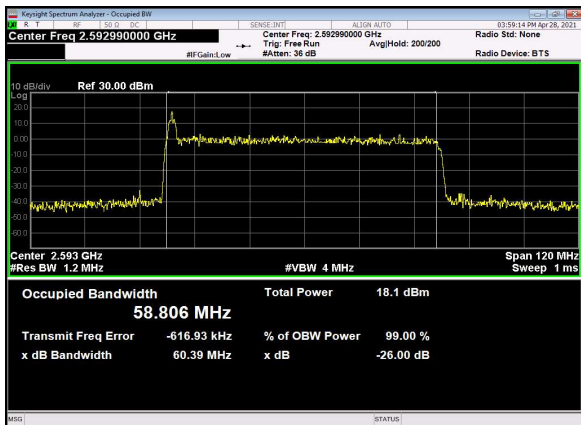

N41(60M)_DFT-s-OFDM_PI_2-BPSK_Outer_Full
_Mid_CH

N41(60M)_DFT-s-OFDM_QPSK_Outer_Full
_Mid_CH

N41(60M)_DFT-s-OFDM_16
QAM_Outer_Full_Mid_CH

N41(60M)_DFT-s-OFDM_64
QAM_Outer_Full_Mid_CH

N41(60M)_DFT-s-OFDM_256
QAM_Outer_Full_Mid_CH