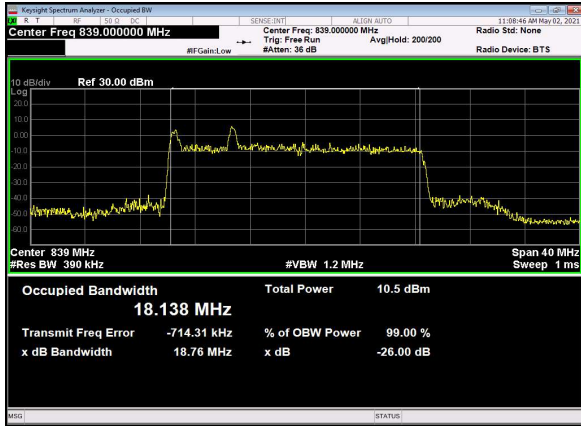

B66_N5(20M)_DFT-s-OFDM_PI_2-BPSK_Outer_Full_High_CH

B66_N5(20M)_DFT-s-OFDM_QPSK_Outer_Full_High_CH

B66_N5(20M)_DFT-s-OFDM_16QAM_Outer_Full_High_CH

B66_N5(20M)_DFT-s-OFDM_64QAM_Outer_Full_High_CH

B66_N5(20M)_DFT-s-OFDM_256QAM_Outer_Full_High_CH