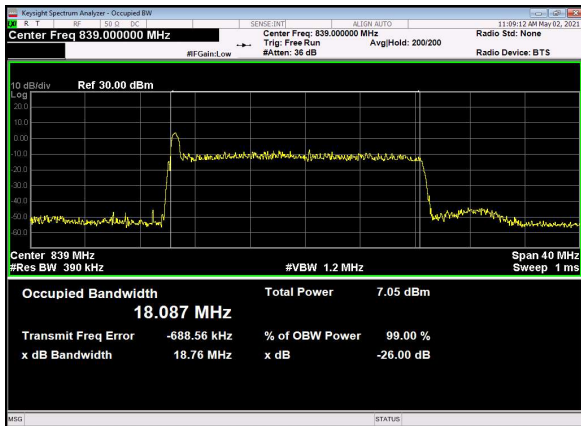

B66_N5(20M)_DFT-s-OFDM_PI_2-BPSK_Outer_Full_High_CH

B66_N5(20M)_DFT-s-OFDM_QPSK_Outer_Full_High_CH

B66_N5(20M)_DFT-s-OFDM_16QAM_Outer_Full_High_CH

B66_N5(20M)_DFT-s-OFDM_64QAM_Outer_Full_High_CH

B66_N5(20M)_DFT-s-OFDM_256QAM_Outer_Full_High_CH