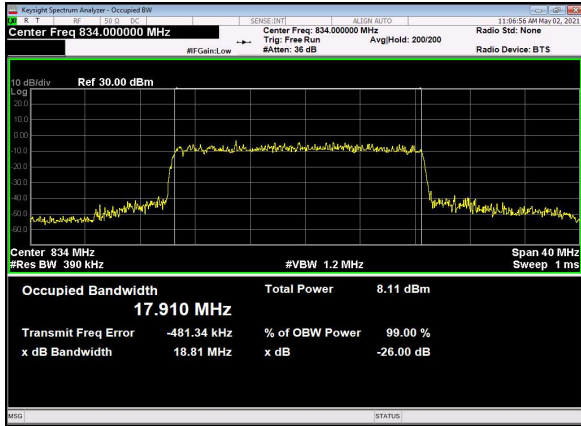

B66_N5(15M)_DFT-s-OFDM_64QAM_Outer_Full_High_CH

B66_N5(15M)_DFT-s-OFDM_256QAM_Outer_Full_High_CH

B66_N5(15M)_CP-OFDM_QPSK_Outer_Full_High_CH

B66_N5(20M)_DFT-s-OFDM_PI_2-BPSK_Outer_Full_Low_CH

B66_N5(20M)_DFT-s-OFDM_QPSK_Outer_Full_Low_CH