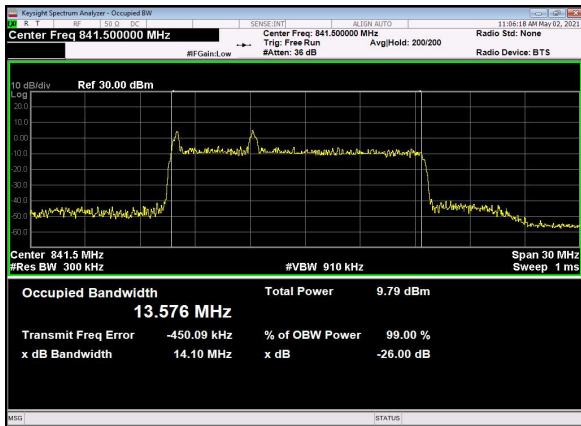

B66_N5(15M)_DFT-s-OFDM_256QAM_Outer_Full_Mid_CH

B66_N5(15M)_CP-OFDM_QPSK_Outer_Full_Mid_CH

B66_N5(15M)_DFT-s-OFDM_PI_2-BPSK_Outer_Full_High_CH

B66_N5(15M)_DFT-s-OFDM_QPSK_Outer_Full_High_CH

B66_N5(15M)_DFT-s-OFDM_16QAM_Outer_Full_High_CH