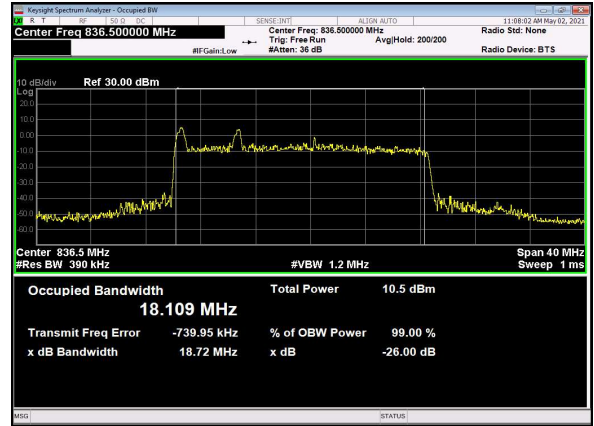

B66_N5(20M)_DFT-s-OFDM_QPSK_Outer_Full_Mid_CH