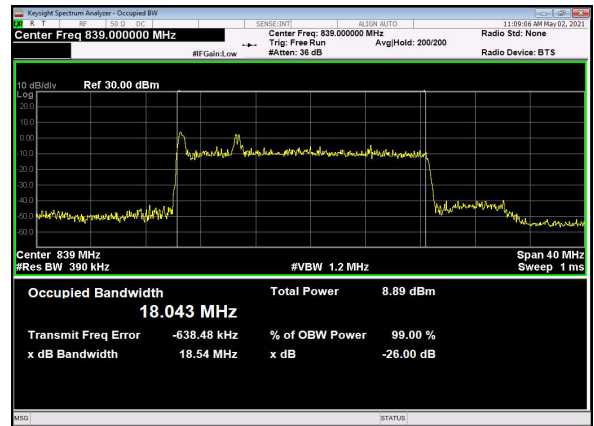

B66_N5(20M)_DFT-s-OFDM_PI_2-BPSK_Outer_Full_High_CH

B66_N5(20M)_DFT-s-OFDM_QPSK_Outer_Full_High_CH

B66_N5(20M)_DFT-s-OFDM_16QAM_Outer_Full_High_CH

B66_N5(20M)_DFT-s-OFDM_64QAM_Outer_Full_High_CH

B66_N5(20M)_DFT-s-OFDM_256QAM_Outer_Full_High_CH