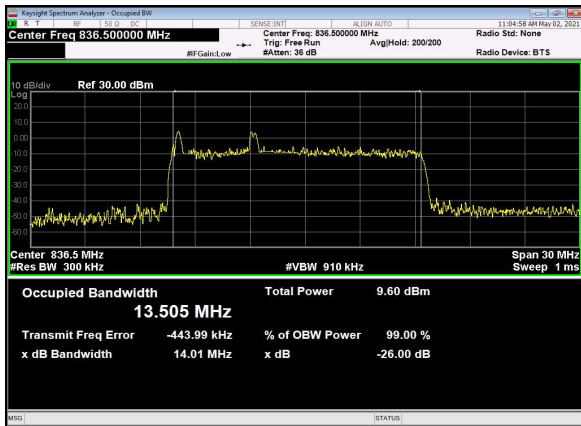

B66_N5(15M)_CP-OFDM_QPSK_Outer_Full_Low_CH

B66_N5(15M)_DFT-s-OFDM_PI_2-BPSK_Outer_Full_Mid_CH

B66_N5(15M)_DFT-s-OFDM_QPSK_Outer_Full_Mid_CH

B66_N5(15M)_DFT-s-OFDM_16QAM_Outer_Full_Mid_CH

B66_N5(15M)_DFT-s-OFDM_64QAM_Outer_Full_Mid_CH