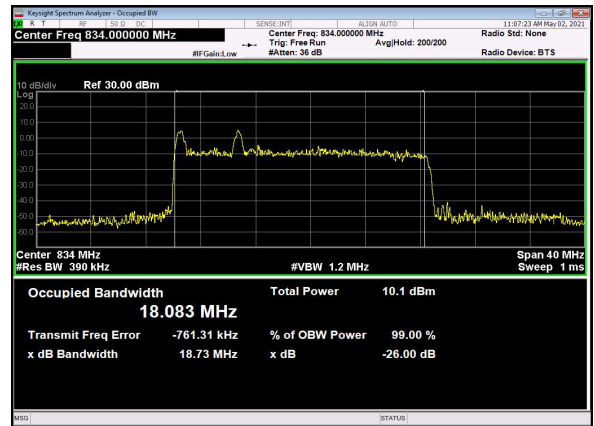

B66_N5(20M)_DFT-s-OFDM_64_QAM_Outer_Full_Low_CH