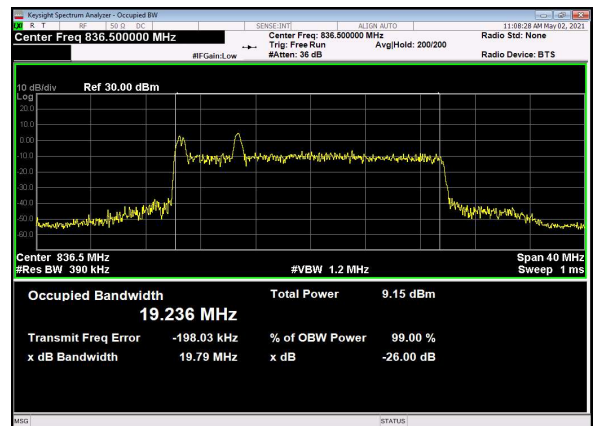

B66_N5(20M)_DFT-s-OFDM_PI_2-BPSK_Outer_Full_High_CH

B66_N5(20M)_DFT-s-OFDM_QPSK_Outer_Full_High_CH

B66_N5(20M)_DFT-s-OFDM_16QAM_Outer_Full_High_CH

B66_N5(20M)_DFT-s-OFDM_64QAM_Outer_Full_High_CH

B66_N5(20M)_DFT-s-OFDM_256QAM_Outer_Full_High_CH