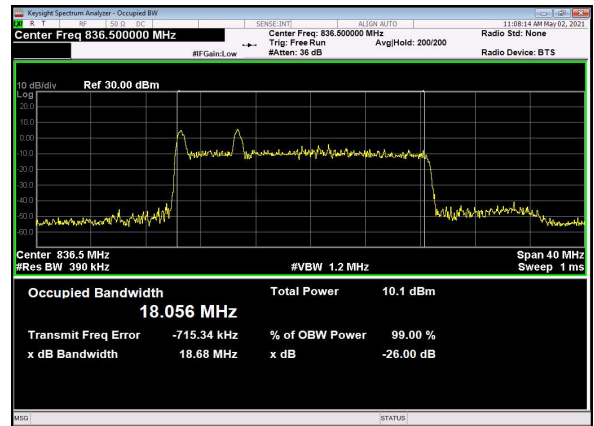

B66_N5(20M)_DFT-s-OFDM_64QAM_Outer_Full_Mid_CH