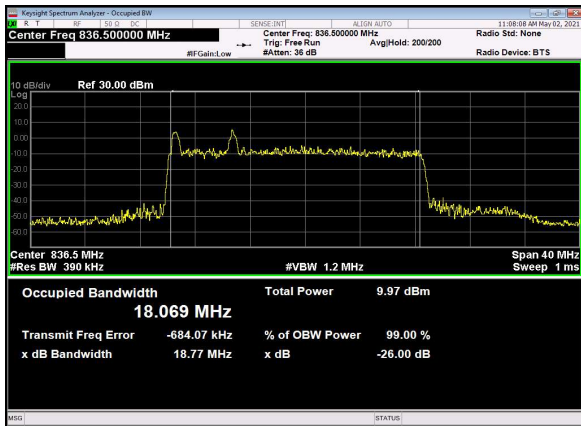

B66_N5(20M)_DFT-s-OFDM_16QAM_Outer_Full_Mid_CH