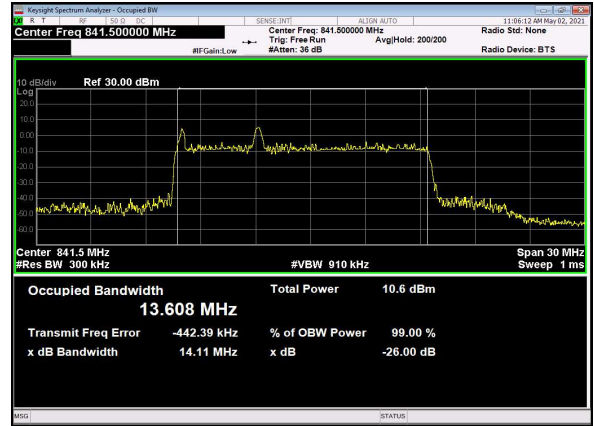

B66_N5(15M)_DFT-s-OFDM_256QAM_Outer_Full_Mid_CH

B66_N5(15M)_CP-OFDM_QPSK_Outer_Full_Mid_CH

B66_N5(15M)_DFT-s-OFDM_PI_2-BPSK_Outer_Full_High_CH

B66_N5(15M)_DFT-s-OFDM_QPSK_Outer_Full_High_CH

B66_N5(15M)_DFT-s-OFDM_16QAM_Outer_Full_High_CH