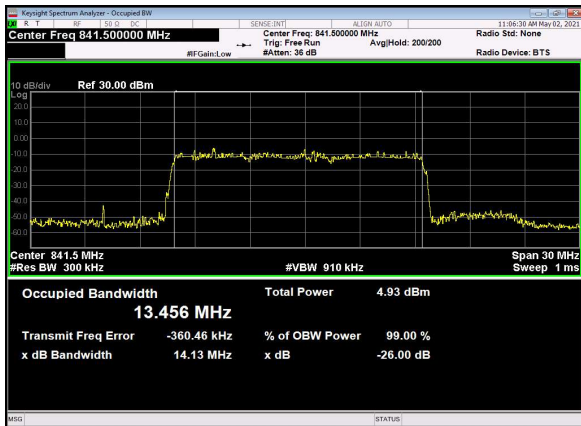

B66_N5(15M)_DFT-s-OFDM_256QAM_Outer_Full_High_CH