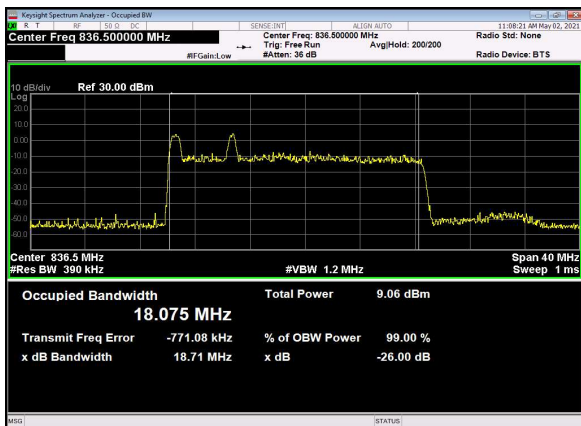

B66_N5(20M)_DFT-s-OFDM_256QAM_Outer_Full_Mid_CH