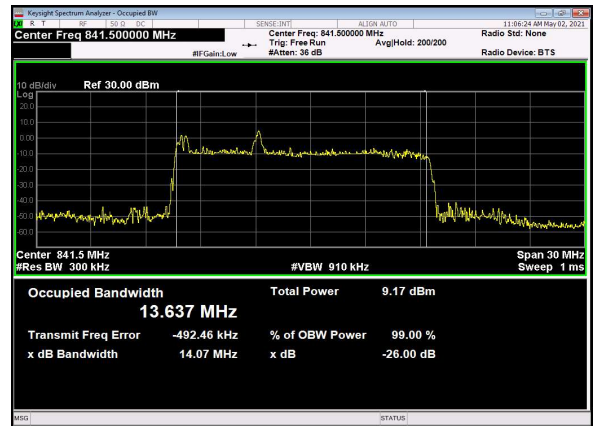

B66_N5(15M)_DFT-s-OFDM_64QAM_Outer_Full_High_CH