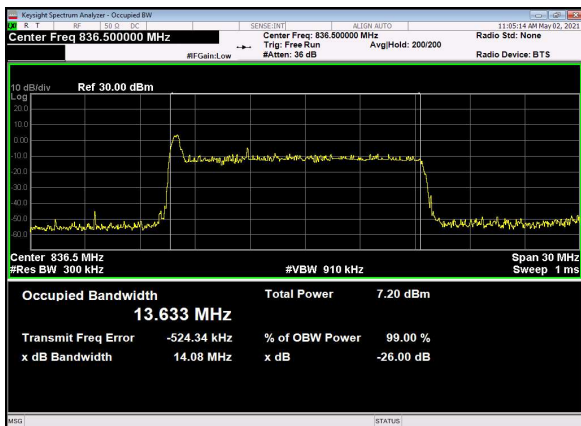

B66_N5(15M)_DFT-s-OFDM_256QAM_Outer_Full_Mid_CH