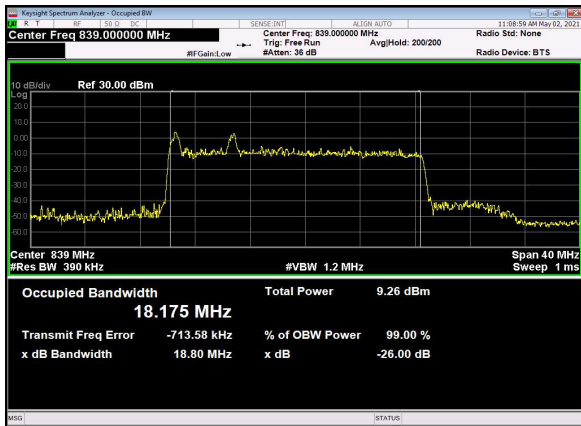

B66_N5(20M)_DFT-s-OFDM_PI_2-BPSK_Outer_Full_High_CH

B66_N5(20M)_DFT-s-OFDM_QPSK_Outer_Full_High_CH

B66_N5(20M)_DFT-s-OFDM_16QAM_Outer_Full_High_CH

B66_N5(20M)_DFT-s-OFDM_64QAM_Outer_Full_High_CH

B66_N5(20M)_DFT-s-OFDM_256QAM_Outer_Full_High_CH