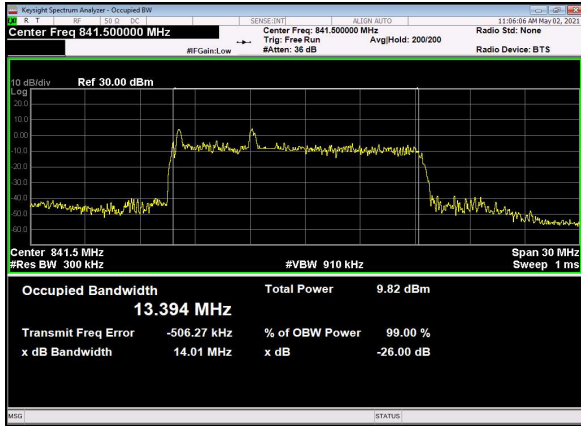

B66_N5(15M)_DFT-s-OFDM_256QAM_Outer_Full_Mid_CH

B66_N5(15M)_CP-OFDM_QPSK_Outer_Full_Mid_CH

B66_N5(15M)_DFT-s-OFDM_PI_2-BPSK_Outer_Full_High_CH

B66_N5(15M)_DFT-s-OFDM_QPSK_Outer_Full_High_CH

B66_N5(15M)_DFT-s-OFDM_16QAM_Outer_Full_High_CH