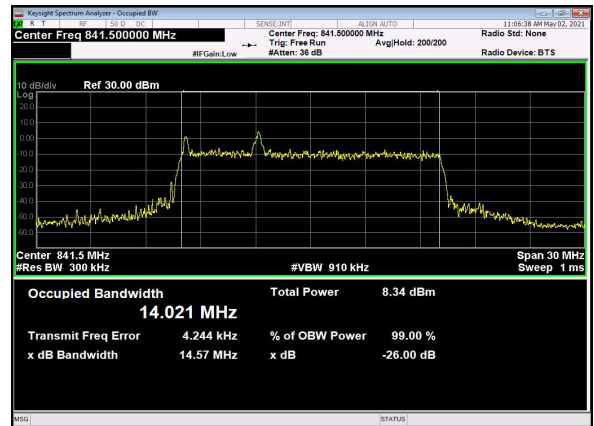

B66_N5(15M)_CP-OFDM_QPSK_Outer_Full_High_CH