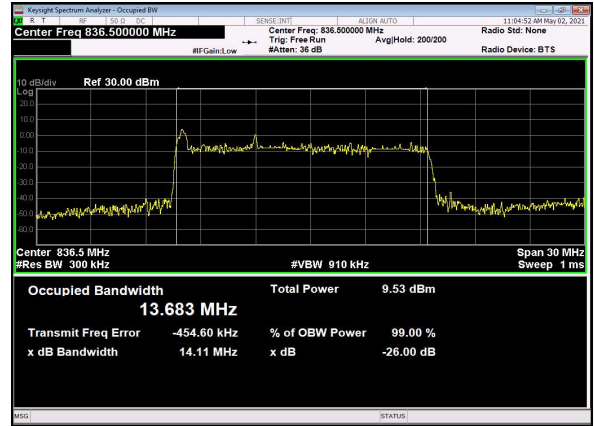

B66_N5(15M)_CP-OFDM_QPSK_Outer_Full_Low_CH

B66_N5(15M)_DFT-s-OFDM_PI_2-BPSK_Outer_Full_Mid_CH

B66_N5(15M)_DFT-s-OFDM_QPSK_Outer_Full_Mid_CH

B66_N5(15M)_DFT-s-OFDM_16QAM_Outer_Full_Mid_CH

B66_N5(15M)_DFT-s-OFDM_64QAM_Outer_Full_Mid_CH