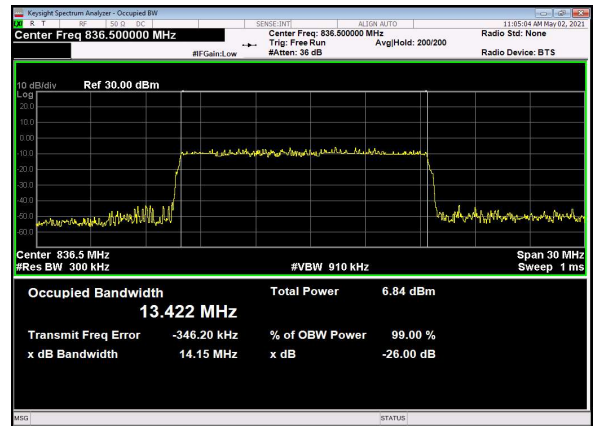

B66_N5(15M)_CP-OFDM_QPSK_Outer_Full_Low_CH

B66_N5(15M)_DFT-s-OFDM_PI_2-BPSK_Outer_Full_Mid_CH

B66_N5(15M)_DFT-s-OFDM_QPSK_Outer_Full_Mid_CH

B66_N5(15M)_DFT-s-OFDM_16QAM_Outer_Full_Mid_CH

B66_N5(15M)_DFT-s-OFDM_64QAM_Outer_Full_Mid_CH