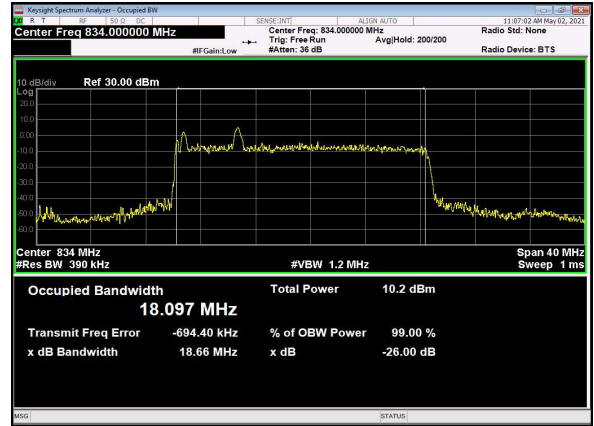

B66_N5(15M)_DFT-s-OFDM_64QAM_Outer_Full_High_CH

B66_N5(15M)_DFT-s-OFDM_256QAM_Outer_Full_High_CH

B66_N5(15M)_CP-OFDM_QPSK_Outer_Full_High_CH

B66_N5(20M)_DFT-s-OFDM_PI_2-BPSK_Outer_Full_Low_CH

B66_N5(20M)_DFT-s-OFDM_QPSK_Outer_Full_Low_CH