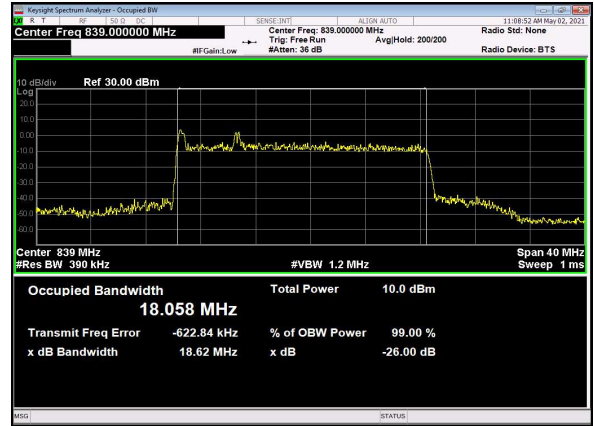

B66_N5(20M)_DFT-s-OFDM_PI_2-BPSK_Outer_Full_High_CH

B66_N5(20M)_DFT-s-OFDM_QPSK_Outer_Full_High_CH

B66_N5(20M)_DFT-s-OFDM_16QAM_Outer_Full_High_CH

B66_N5(20M)_DFT-s-OFDM_64QAM_Outer_Full_High_CH

B66_N5(20M)_DFT-s-OFDM_256QAM_Outer_Full_High_CH