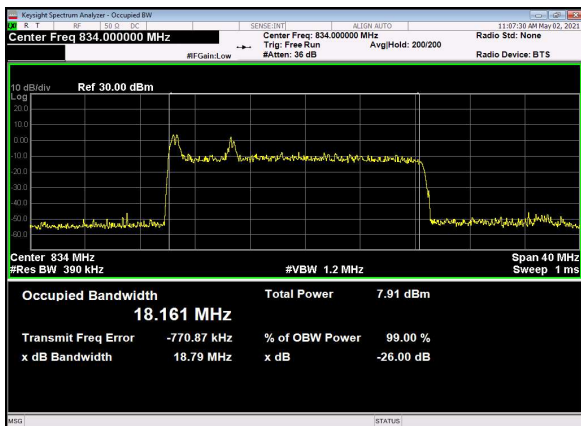

B66_N5(20M)_DFT-s-OFDM_256_QAM_Outer_Full_Low_CH