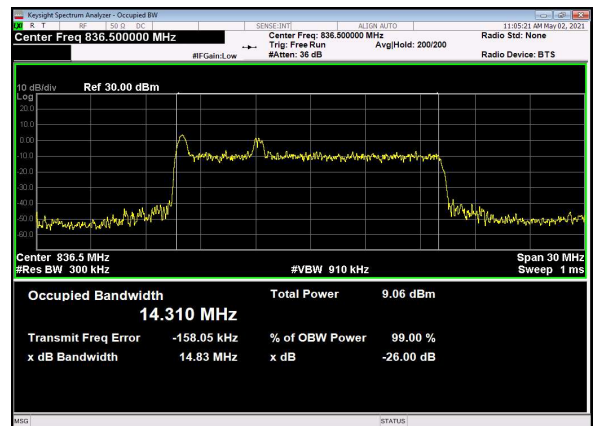

B66_N5(15M)_CP-OFDM_QPSK_Outer_Full_Mid_CH