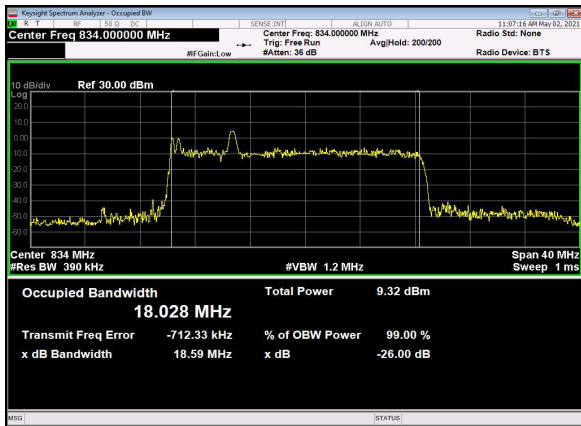

B66_N5(20M)_DFT-s-OFDM_16_QAM_Outer_Full_Low_CH