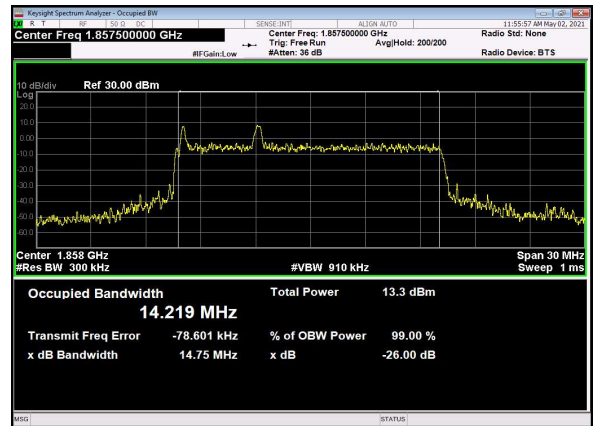

B66_N2(15M)_CP-OFDM_QPSK_Outer_Full_Low_CH