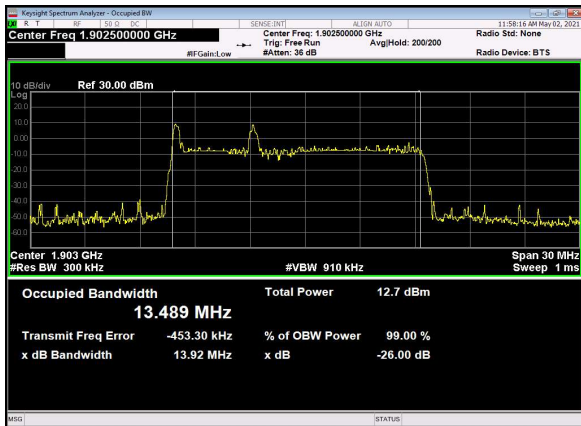

B66_N2(15M)_DFT-s-OFDM_256QAM_Outer_Full_High_CH