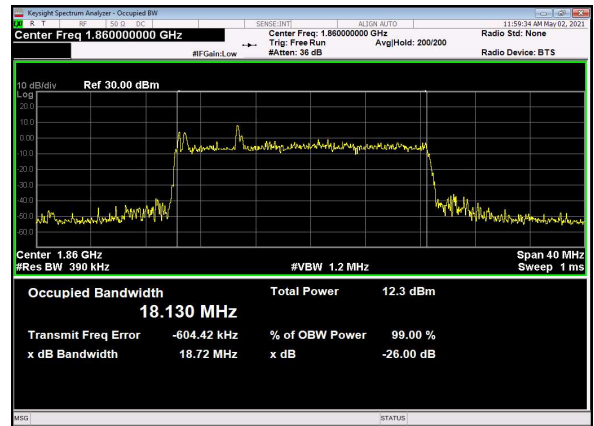

B66_N2(20M)_DFT-s-OFDM_64QAM_Outer_Full_Low_CH