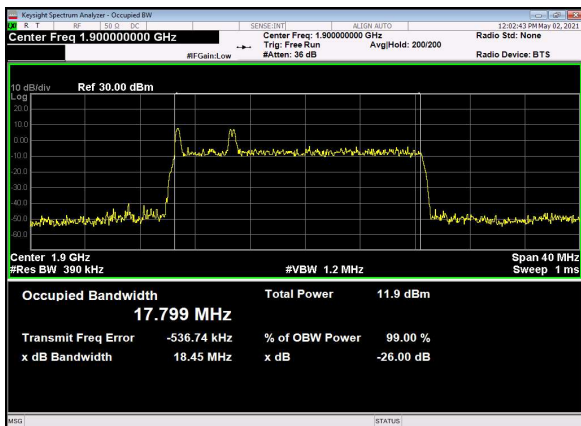

B66_N2(20M)_DFT-s-OFDM_256QAM_Outer_Full_High_CH