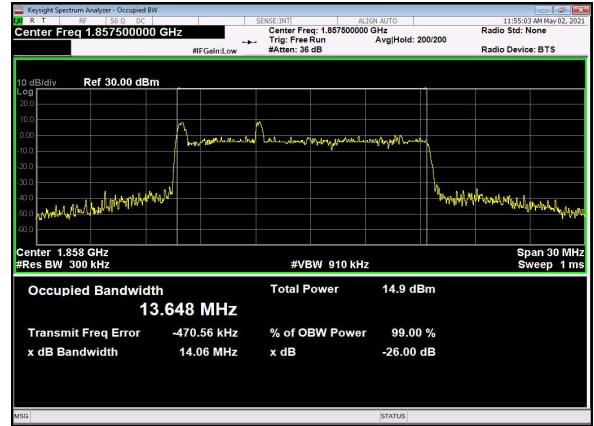

B66\_N2(15M)\_DFT-s-OFDM\_PI\_2-BPSK\_Outer\_Full\_Low\_CH

B66\_N2(15M)\_DFT-s-OFDM\_QPSK\_Outer\_Full\_Low\_CH

B66\_N2(15M)\_DFT-s-OFDM\_16\_QAM\_Outer\_Full\_Low\_CH

B66\_N2(15M)\_DFT-s-OFDM\_64\_QAM\_Outer\_Full\_Low\_CH