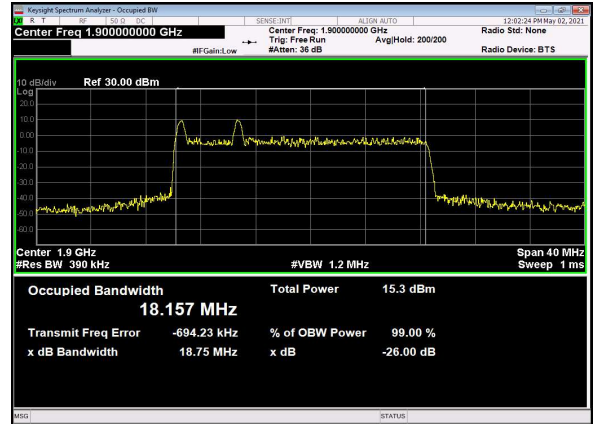

B66\_N2(20M)\_DFT-s-OFDM\_256QAM\_Outer\_Full\_Mid\_CH

B66\_N2(20M)\_CP-OFDM\_QPSK\_Outer\_Full\_Mid\_CH

B66\_N2(20M)\_DFT-s-OFDM\_PI\_2-BPSK\_Outer\_Full\_High\_CH

B66\_N2(20M)\_DFT-s-OFDM\_QPSK\_Outer\_Full\_High\_CH