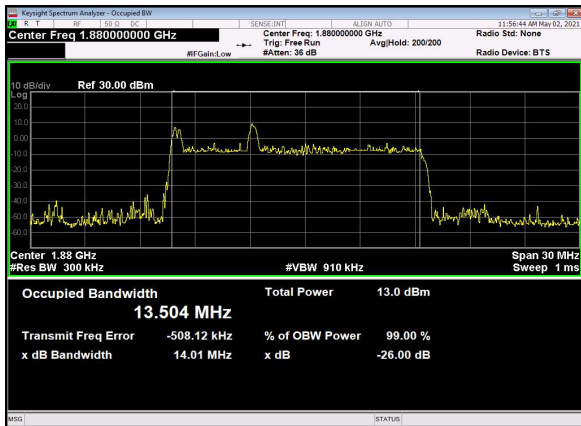

B66_N2(15M)_DFT-s-OFDM_256QAM_Outer_Full_Mid_CH