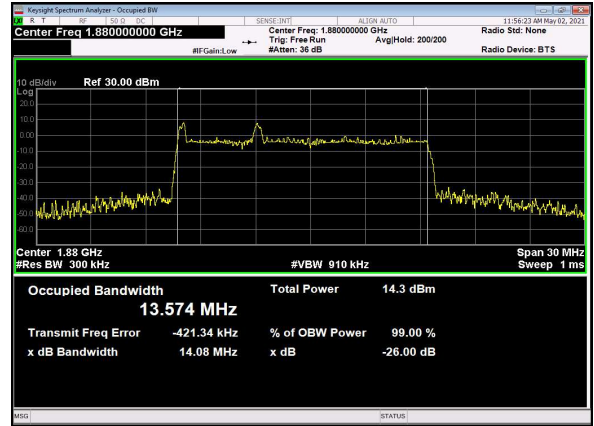

B66\_N2(15M)\_DFT-s-OFDM\_256\_QAM\_Outer\_Full\_Low\_CH

B66\_N2(15M)\_CP-OFDM\_QPSK\_Outer\_Full\_Low\_CH

B66\_N2(15M)\_DFT-s-OFDM\_PI\_2-BPSK\_Outer\_Full\_Mid\_CH

B66\_N2(15M)\_DFT-s-OFDM\_QPSK\_Outer\_Full\_Mid\_CH