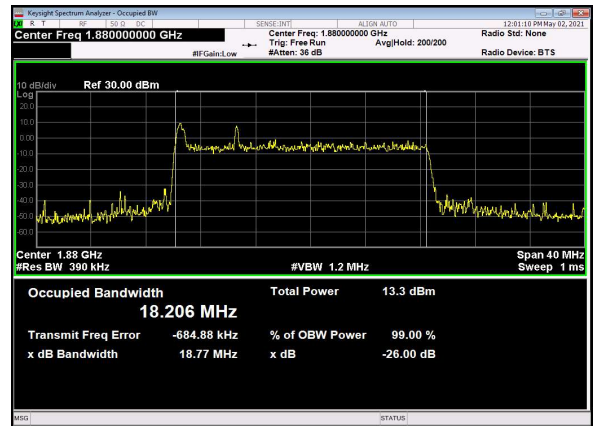

B66\_N2(20M)\_DFT-s-OFDM\_PI\_2-BPSK\_Outer\_Full\_Mid\_CH

B66\_N2(20M)\_DFT-s-OFDM\_QPSK\_Outer\_Full\_Mid\_CH

B66\_N2(20M)\_DFT-s-OFDM\_16QAM\_Outer\_Full\_Mid\_CH

B66\_N2(20M)\_DFT-s-OFDM\_64QAM\_Outer\_Full\_Mid\_CH