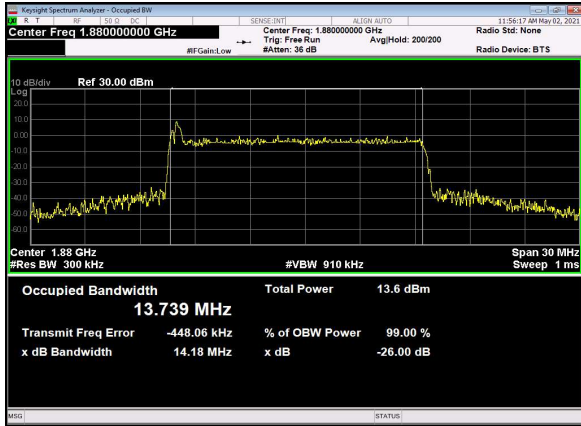

B66\_N2(15M)\_DFT-s-OFDM\_256\_QAM\_Outer\_Full\_Low\_CH

B66\_N2(15M)\_CP-OFDM\_QPSK\_Outer\_Full\_Low\_CH

B66\_N2(15M)\_DFT-s-OFDM\_PI\_2-BPSK\_Outer\_Full\_Mid\_CH

B66\_N2(15M)\_DFT-s-OFDM\_QPSK\_Outer\_Full\_Mid\_CH