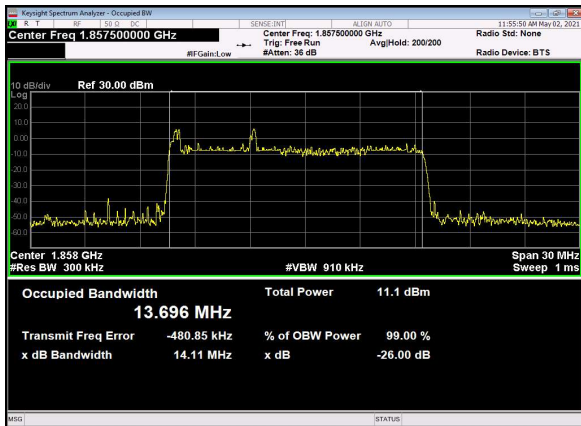

B66_N2(15M)_DFT-s-OFDM_256_QAM_Outer_Full_Low_CH