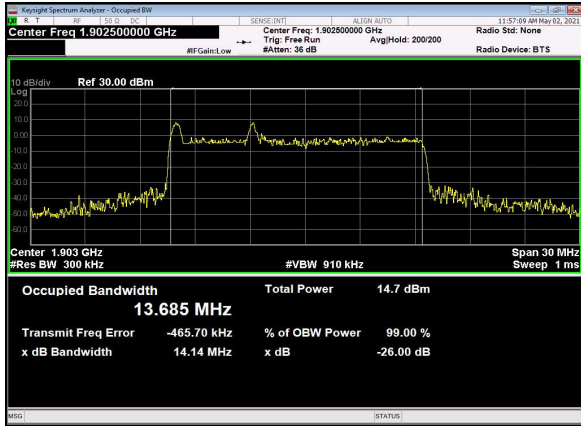

B66_N2(15M)_DFT-s-OFDM_PI_2-BPSK_Outer_Full_High_CH