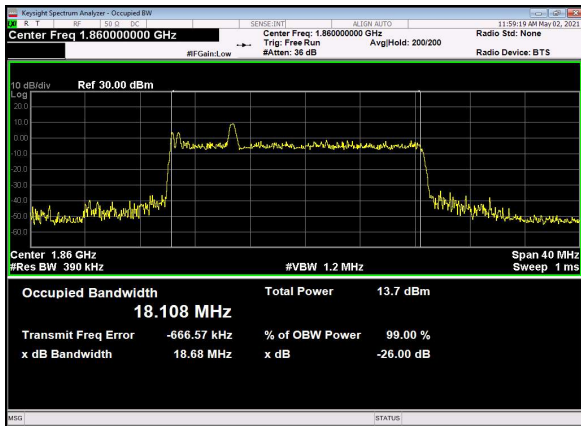

B66_N2(20M)_DFT-s-OFDM_16QAM_Outer_Full_Low_CH