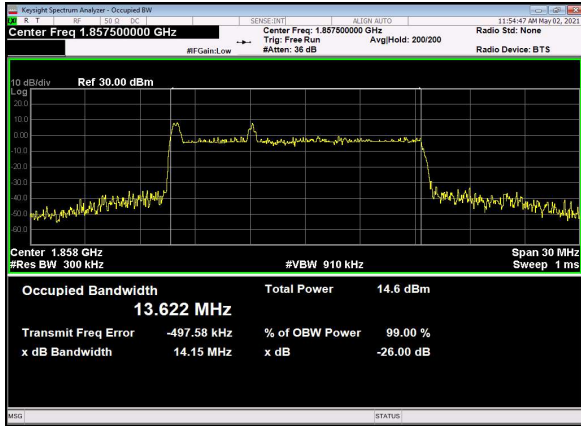

B66\_N2(15M)\_DFT-s-OFDM\_PI\_2-BPSK\_Outer\_Full\_Low\_CH

B66\_N2(15M)\_DFT-s-OFDM\_QPSK\_Outer\_Full\_Low\_CH

B66\_N2(15M)\_DFT-s-OFDM\_16\_QAM\_Outer\_Full\_Low\_CH

B66\_N2(15M)\_DFT-s-OFDM\_64\_QAM\_Outer\_Full\_Low\_CH