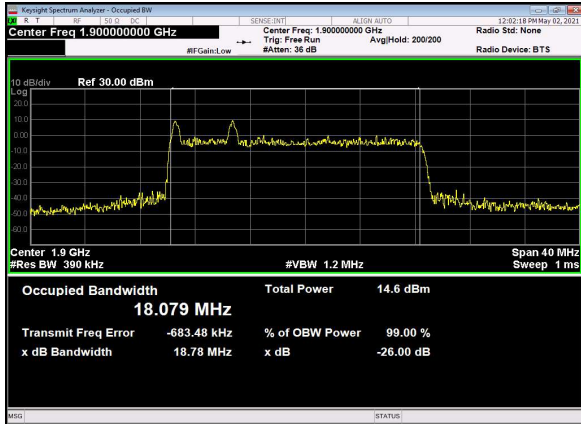

B66\_N2(20M)\_DFT-s-OFDM\_256QAM\_Outer\_Full\_Mid\_CH

B66\_N2(20M)\_CP-OFDM\_QPSK\_Outer\_Full\_Mid\_CH

B66\_N2(20M)\_DFT-s-OFDM\_PI\_2-BPSK\_Outer\_Full\_High\_CH

B66\_N2(20M)\_DFT-s-OFDM\_QPSK\_Outer\_Full\_High\_CH