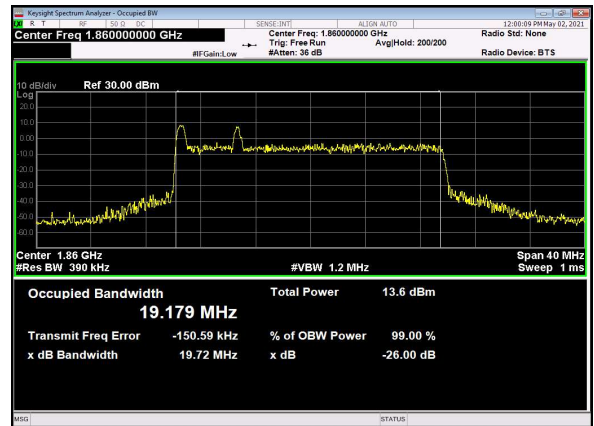

B66\_N2(20M)\_DFT-s-OFDM\_16QAM\_Outer\_Full\_Low\_CH

B66\_N2(20M)\_DFT-s-OFDM\_64QAM\_Outer\_Full\_Low\_CH

B66\_N2(20M)\_DFT-s-OFDM\_256QAM\_Outer\_Full\_Low\_CH

B66\_N2(20M)\_CP-OFDM\_QPSK\_Outer\_Full\_Low\_CH