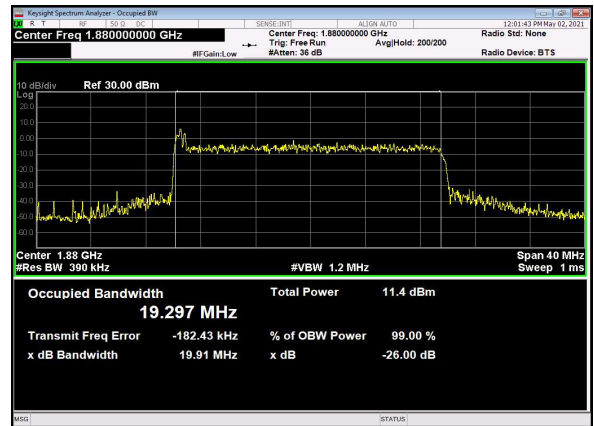

B66_N2(20M)_CP-OFDM_QPSK_Outer_Full_Mid_CH