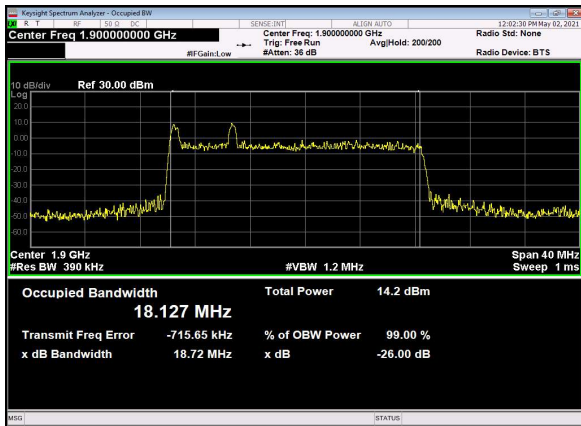

B66_N2(20M)_DFT-s-OFDM_16QAM_Outer_Full_High_CH