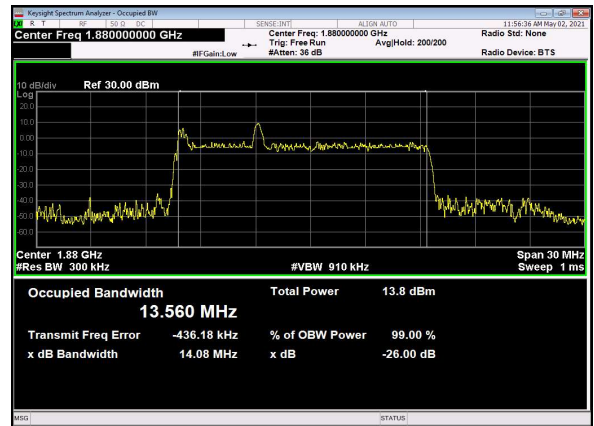

B66_N2(15M)_DFT-s-OFDM_64QAM_Outer_Full_Mid_CH