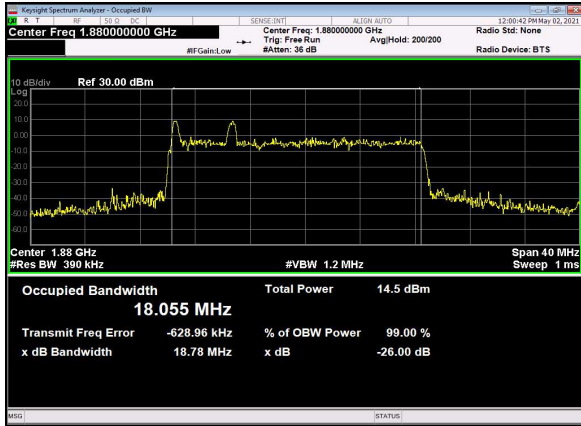

B66_N2(20M)_DFT-s-OFDM_PI_2-BPSK_Outer_Full_Mid_CH