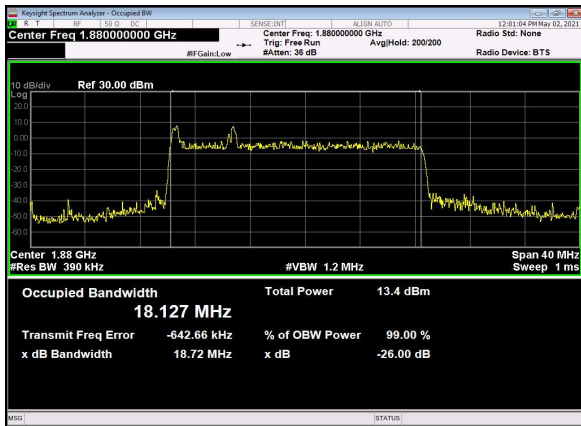

B66_N2(20M)_DFT-s-OFDM_16QAM_Outer_Full_Mid_CH