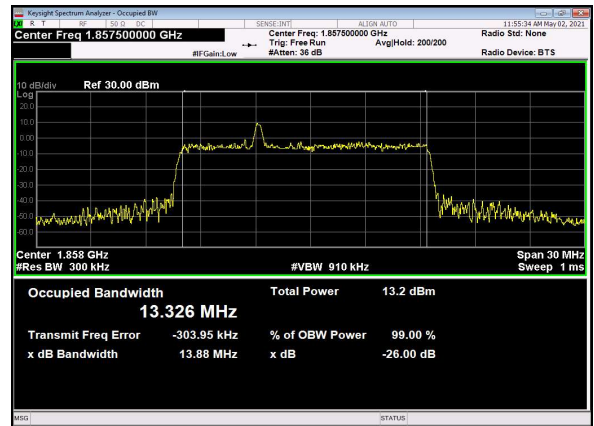

B66\_N2(15M)\_DFT-s-OFDM\_PI\_2-BPSK\_Outer\_Full\_Low\_CH

B66\_N2(15M)\_DFT-s-OFDM\_QPSK\_Outer\_Full\_Low\_CH

B66\_N2(15M)\_DFT-s-OFDM\_16\_QAM\_Outer\_Full\_Low\_CH

B66\_N2(15M)\_DFT-s-OFDM\_64\_QAM\_Outer\_Full\_Low\_CH