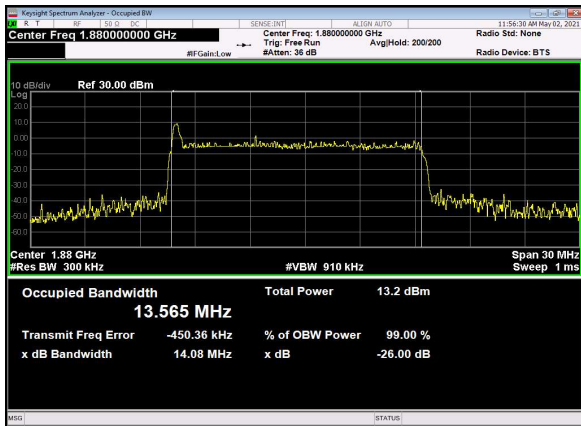

B66_N2(15M)_DFT-s-OFDM_16QAM_Outer_Full_Mid_CH