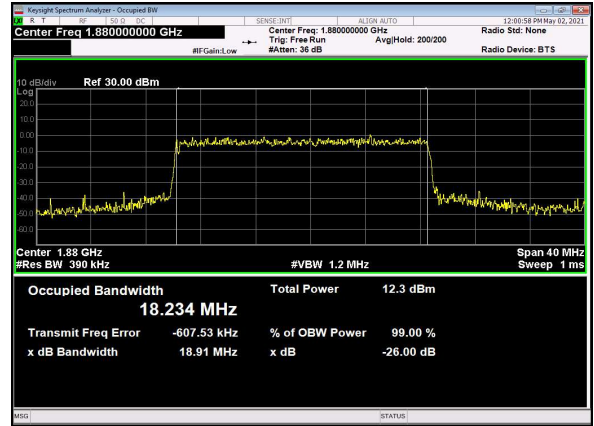

B66_N2(20M)_DFT-s-OFDM_QPSK_Outer_Full_Mid_CH