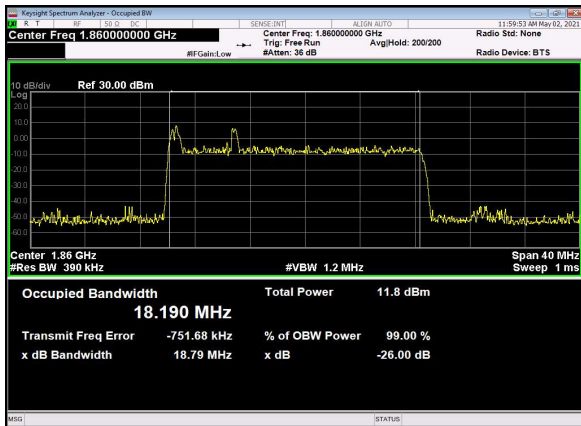

B66_N2(20M)_DFT-s-OFDM_256QAM_Outer_Full_Low_CH