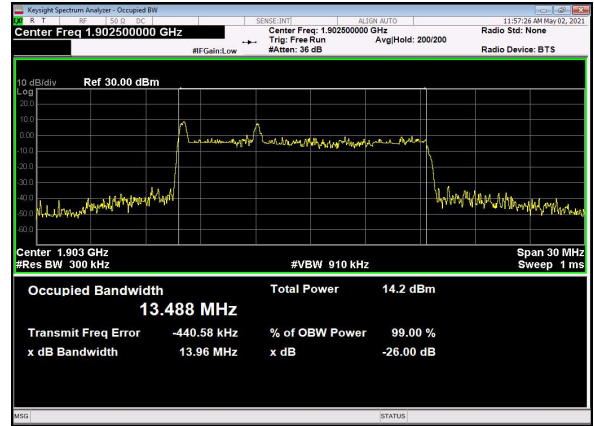

B66_N2(15M)_DFT-s-OFDM_QPSK_Outer_Full_High_CH