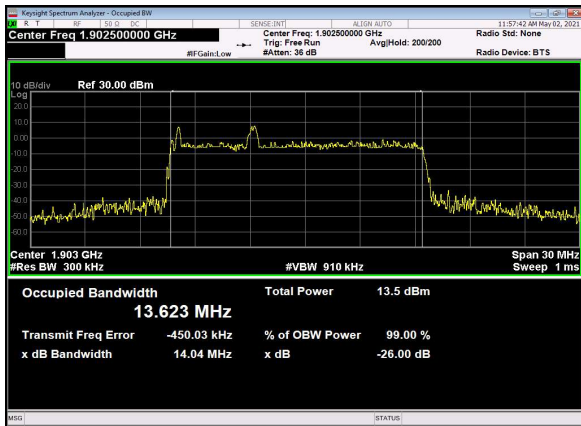

B66_N2(15M)_DFT-s-OFDM_16QAM_Outer_Full_High_CH