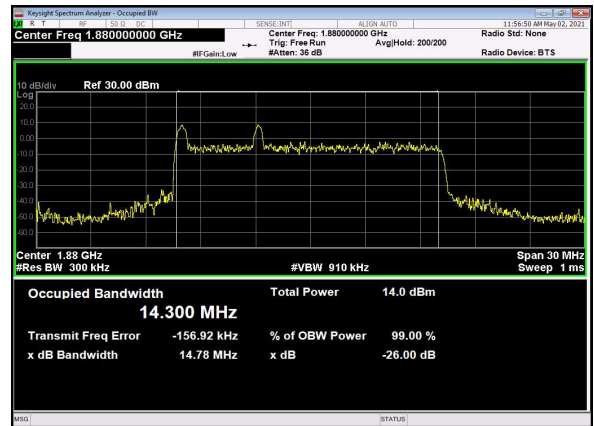

B66\_N2(15M)\_DFT-s-OFDM\_16QAM\_Outer\_Full\_Mid\_CH

B66\_N2(15M)\_DFT-s-OFDM\_64QAM\_Outer\_Full\_Mid\_CH

B66\_N2(15M)\_DFT-s-OFDM\_256QAM\_Outer\_Full\_Mid\_CH

B66\_N2(15M)\_CP-OFDM\_QPSK\_Outer\_Full\_Mid\_CH