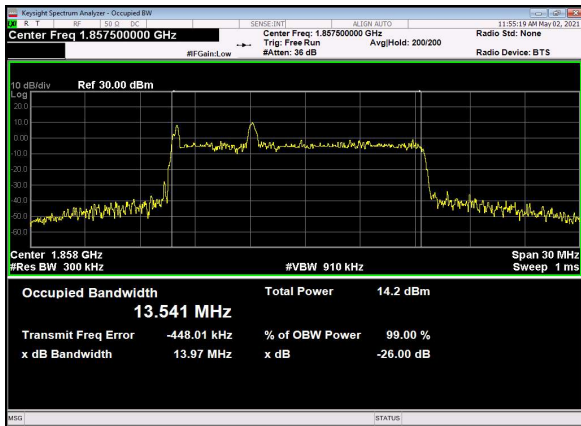

B66\_N2(15M)\_DFT-s-OFDM\_PI\_2-BPSK\_Outer\_Full\_Low\_CH

B66\_N2(15M)\_DFT-s-OFDM\_QPSK\_Outer\_Full\_Low\_CH

B66\_N2(15M)\_DFT-s-OFDM\_16\_QAM\_Outer\_Full\_Low\_CH

B66\_N2(15M)\_DFT-s-OFDM\_64\_QAM\_Outer\_Full\_Low\_CH