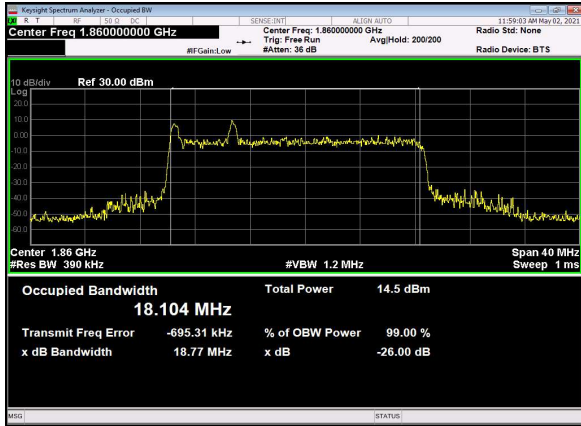

B66\_N2(15M)\_DFT-s-OFDM\_256QAM\_Outer\_Full\_High\_CH

B66\_N2(15M)\_CP-OFDM\_QPSK\_Outer\_Full\_High\_CH

B66\_N2(20M)\_DFT-s-OFDM\_PI\_2-BPSK\_Outer\_Full\_Low\_CH

B66\_N2(20M)\_DFT-s-OFDM\_QPSK\_Outer\_Full\_Low\_CH