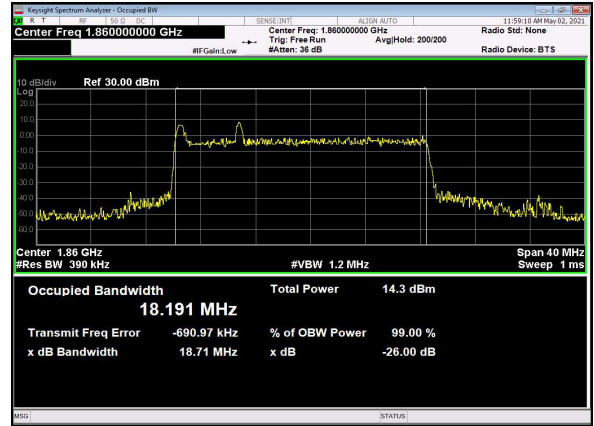

B66\_N2(15M)\_DFT-s-OFDM\_256QAM\_Outer\_Full\_High\_CH

B66\_N2(15M)\_CP-OFDM\_QPSK\_Outer\_Full\_High\_CH

B66\_N2(20M)\_DFT-s-OFDM\_PI\_2-BPSK\_Outer\_Full\_Low\_CH

B66\_N2(20M)\_DFT-s-OFDM\_QPSK\_Outer\_Full\_Low\_CH