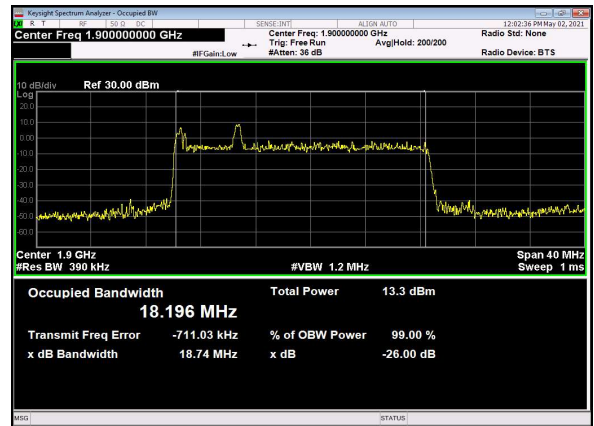

B66_N2(20M)_DFT-s-OFDM_64QAM_Outer_Full_High_CH