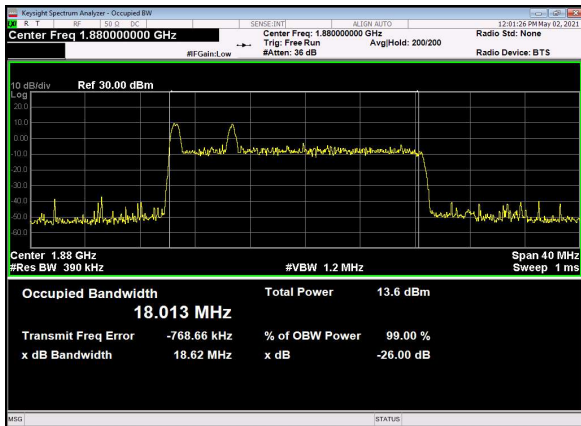

B66_N2(20M)_DFT-s-OFDM_256QAM_Outer_Full_Mid_CH