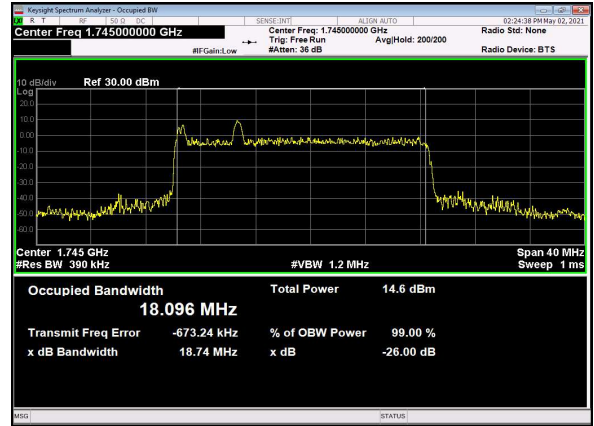

B13_N66(20M)_DFT-s-OFDM_QPSK_Outer_Full_Mid_CH