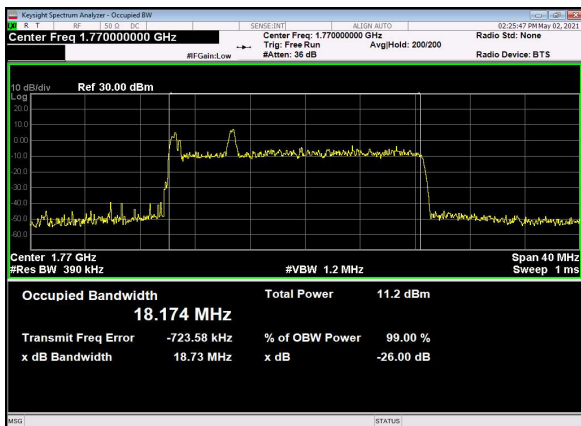

B13_N66(20M)_DFT-s-OFDM_PI_2-BPSK_Outer_Full_High_CH

B13_N66(20M)_DFT-s-OFDM_QPSK_Outer_Full_High_CH

B13_N66(20M)_DFT-s-OFDM_16QAM_Outer_Full_High_CH

B13_N66(20M)_DFT-s-OFDM_64QAM_Outer_Full_High_CH

B13_N66(20M)_DFT-s-OFDM_256QAM_Outer_Full_High_CH