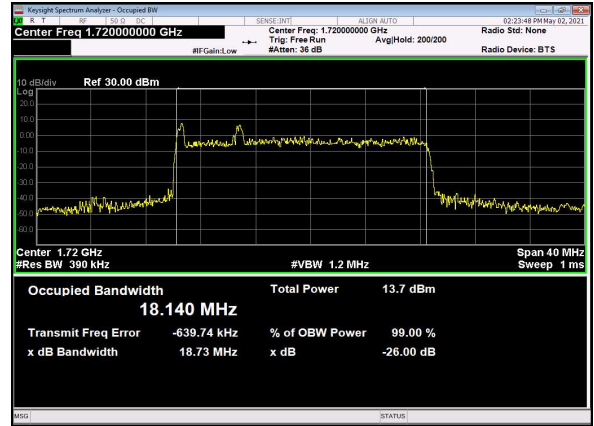

B13_N66(15M)_DFT-s-OFDM_64QAM_Outer_Full_High_CH

B13_N66(15M)_DFT-s-OFDM_256QAM_Outer_Full_High_CH

B13_N66(15M)_CP-OFDM_QPSK_Outer_Full_High_CH

B13_N66(20M)_DFT-s-OFDM_PI_2-BPSK_Outer_Full_Low_CH

B13_N66(20M)_DFT-s-OFDM_QPSK_Outer_Full_Low_CH