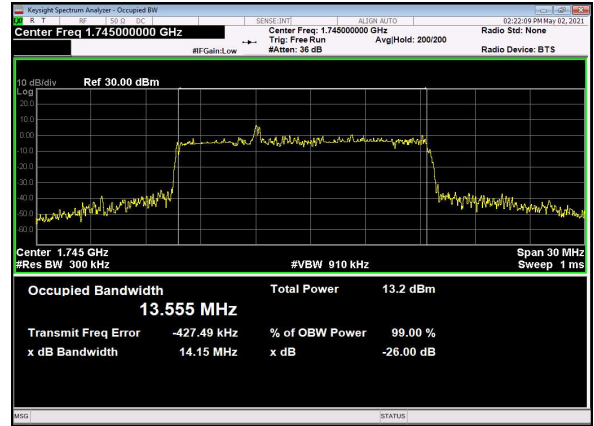

B13_N66(15M)_CP-OFDM_QPSK_Outer_Full_Low_CH

B13_N66(15M)_DFT-s-OFDM_PI_2-BPSK_Outer_Full_Mid_CH

B13_N66(15M)_DFT-s-OFDM_QPSK_Outer_Full_Mid_CH

B13_N66(15M)_DFT-s-OFDM_16QAM_Outer_Full_Mid_CH

B13_N66(15M)_DFT-s-OFDM_64QAM_Outer_Full_Mid_CH