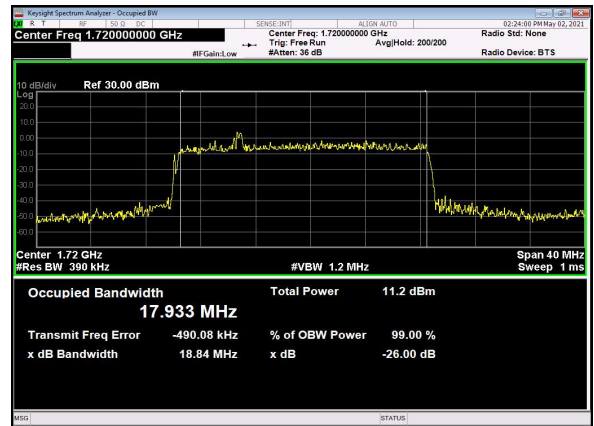

B13_N66(20M)_DFT-s-OFDM_64QAM_Outer_Full_Low_CH