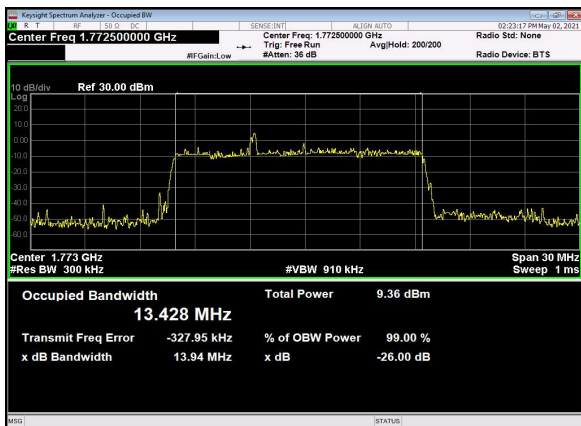

B13_N66(15M)_DFT-s-OFDM_256QAM_Outer_Full_High_CH