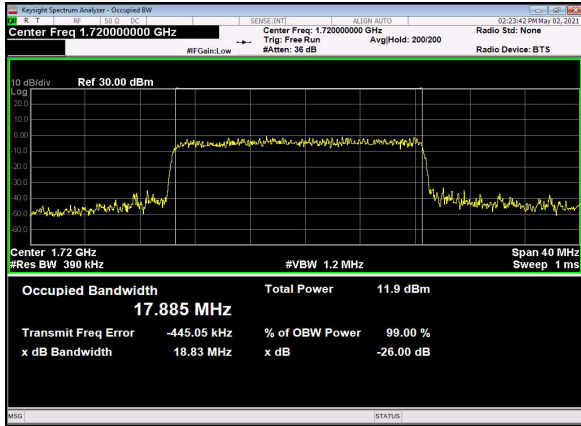

B13_N66(15M)_DFT-s-OFDM_64QAM_Outer_Full_High_CH

B13_N66(15M)_DFT-s-OFDM_256QAM_Outer_Full_High_CH

B13_N66(15M)_CP-OFDM_QPSK_Outer_Full_High_CH

B13_N66(20M)_DFT-s-OFDM_PI_2-BPSK_Outer_Full_Low_CH

B13_N66(20M)_DFT-s-OFDM_QPSK_Outer_Full_Low_CH