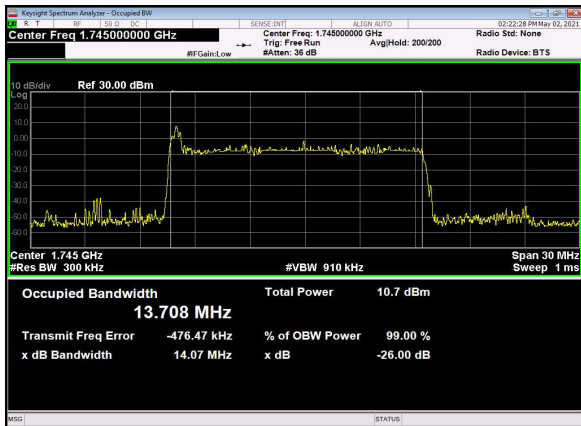

B13_N66(15M)_DFT-s-OFDM_256QAM_Outer_Full_Mid_CH