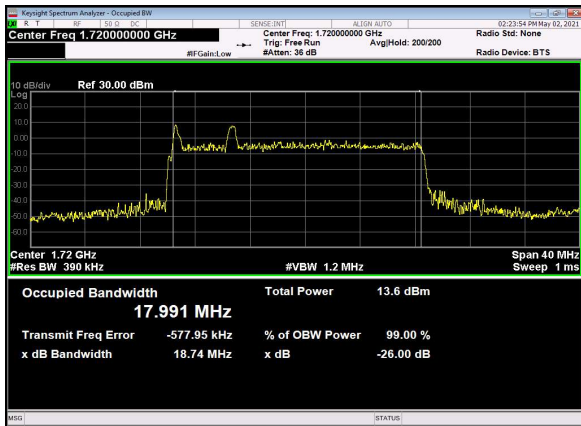

B13_N66(20M)_DFT-s-OFDM_16QAM_Outer_Full_Low_CH