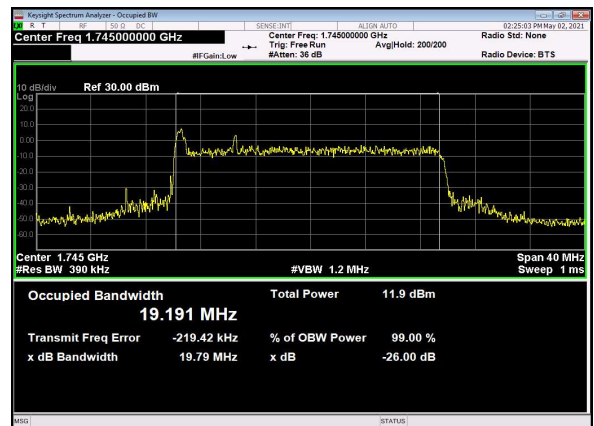

B13_N66(20M)_DFT-s-OFDM_PI_2-BPSK_Outer_Full_High_CH

B13_N66(20M)_DFT-s-OFDM_QPSK_Outer_Full_High_CH

B13_N66(20M)_DFT-s-OFDM_16QAM_Outer_Full_High_CH

B13_N66(20M)_DFT-s-OFDM_64QAM_Outer_Full_High_CH

B13_N66(20M)_DFT-s-OFDM_256QAM_Outer_Full_High_CH