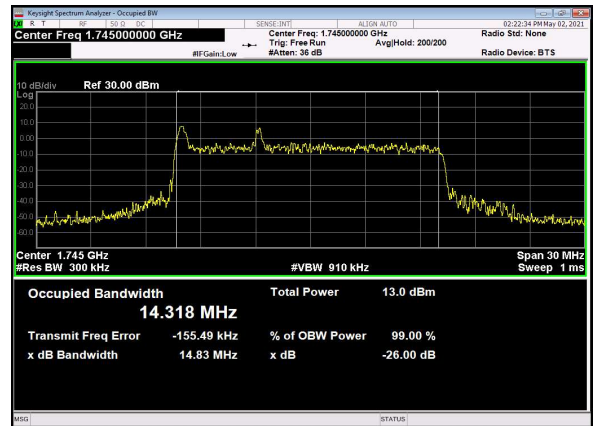

B13_N66(15M)_CP-OFDM_QPSK_Outer_Full_Mid_CH