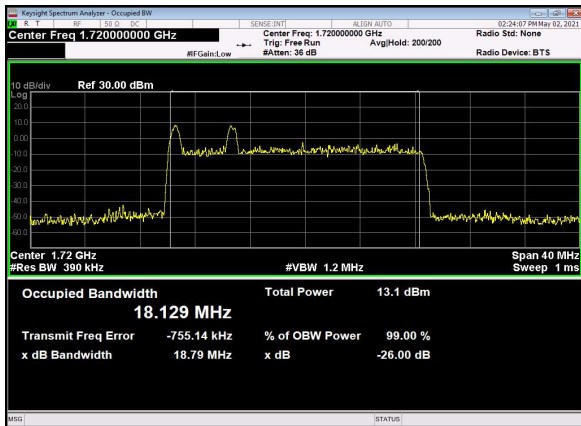

B13_N66(20M)_DFT-s-OFDM_256QAM_Outer_Full_Low_CH