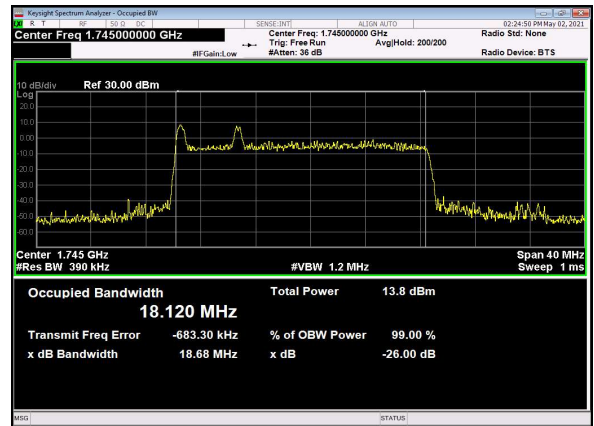

B13_N66(20M)_DFT-s-OFDM_64QAM_Outer_Full_Mid_CH