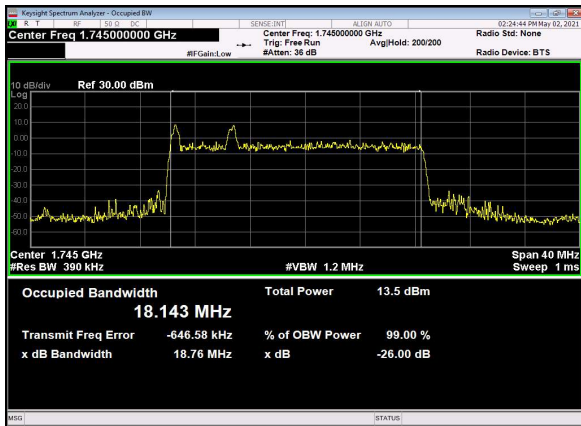

B13_N66(20M)_DFT-s-OFDM_16QAM_Outer_Full_Mid_CH