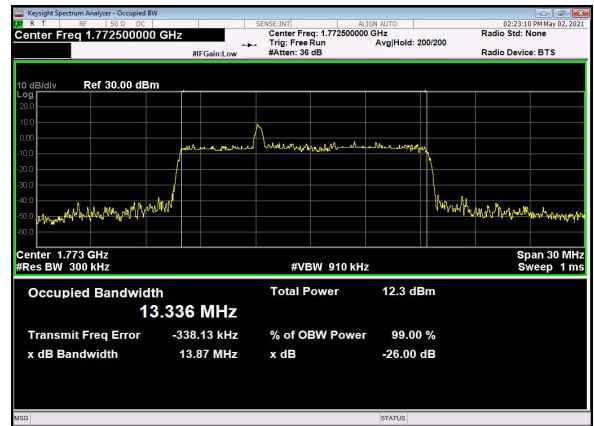

B13_N66(15M)_DFT-s-OFDM_64QAM_Outer_Full_High_CH