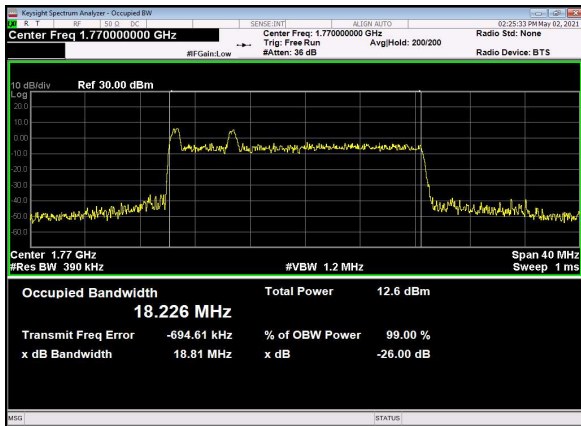

B13_N66(20M)_DFT-s-OFDM_PI_2-BPSK_Outer_Full_High_CH

B13_N66(20M)_DFT-s-OFDM_QPSK_Outer_Full_High_CH

B13_N66(20M)_DFT-s-OFDM_16QAM_Outer_Full_High_CH

B13_N66(20M)_DFT-s-OFDM_64QAM_Outer_Full_High_CH

B13_N66(20M)_DFT-s-OFDM_256QAM_Outer_Full_High_CH