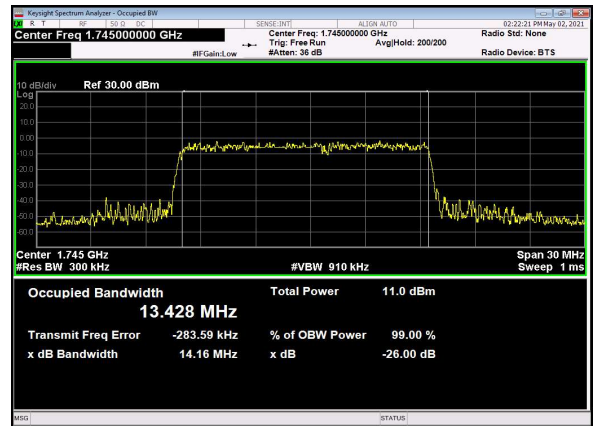

B13_N66(15M)_CP-OFDM_QPSK_Outer_Full_Low_CH

B13_N66(15M)_DFT-s-OFDM_PI_2-BPSK_Outer_Full_Mid_CH

B13_N66(15M)_DFT-s-OFDM_QPSK_Outer_Full_Mid_CH

B13_N66(15M)_DFT-s-OFDM_16QAM_Outer_Full_Mid_CH

B13_N66(15M)_DFT-s-OFDM_64QAM_Outer_Full_Mid_CH