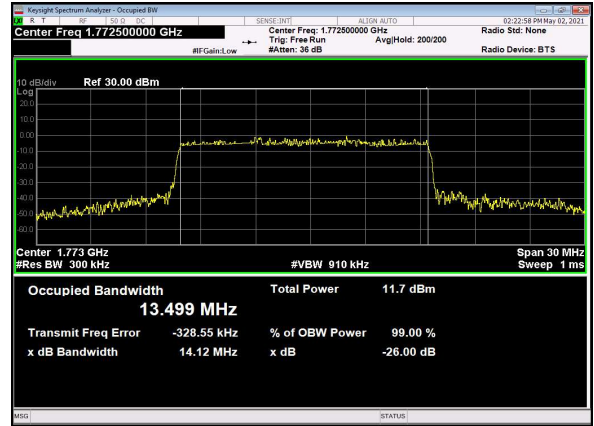

B13_N66(15M)_DFT-s-OFDM_256QAM_Outer_Full_Mid_CH

B13_N66(15M)_CP-OFDM_QPSK_Outer_Full_Mid_CH

B13_N66(15M)_DFT-s-OFDM_PI_2-BPSK_Outer_Full_High_CH

B13_N66(15M)_DFT-s-OFDM_QPSK_Outer_Full_High_CH

B13_N66(15M)_DFT-s-OFDM_16QAM_Outer_Full_High_CH