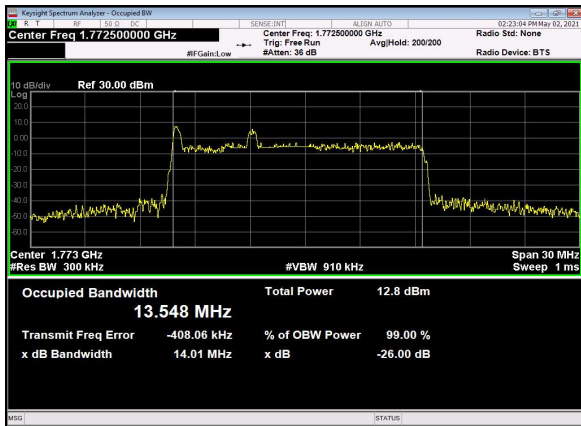

B13_N66(15M)_DFT-s-OFDM_256QAM_Outer_Full_Mid_CH

B13_N66(15M)_CP-OFDM_QPSK_Outer_Full_Mid_CH

B13_N66(15M)_DFT-s-OFDM_PI_2-BPSK_Outer_Full_High_CH

B13_N66(15M)_DFT-s-OFDM_QPSK_Outer_Full_High_CH

B13_N66(15M)_DFT-s-OFDM_16QAM_Outer_Full_High_CH