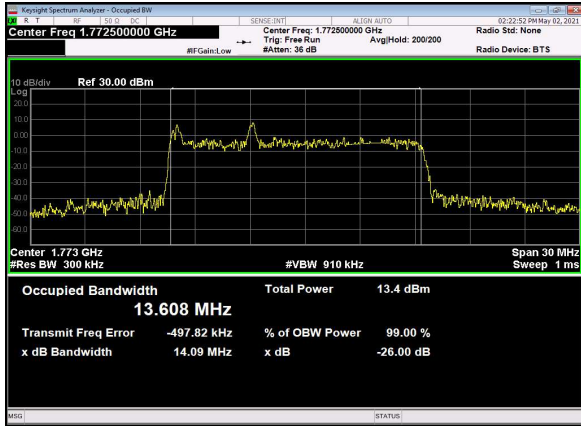

B13_N66(15M)_DFT-s-OFDM_256QAM_Outer_Full_Mid_CH

B13_N66(15M)_CP-OFDM_QPSK_Outer_Full_Mid_CH

B13_N66(15M)_DFT-s-OFDM_PI_2-BPSK_Outer_Full_High_CH

B13_N66(15M)_DFT-s-OFDM_QPSK_Outer_Full_High_CH

B13_N66(15M)_DFT-s-OFDM_16QAM_Outer_Full_High_CH