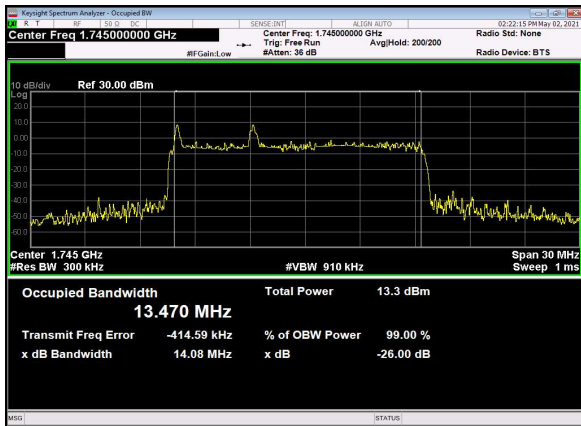

B13_N66(15M)_CP-OFDM_QPSK_Outer_Full_Low_CH

B13_N66(15M)_DFT-s-OFDM_PI_2-BPSK_Outer_Full_Mid_CH

B13_N66(15M)_DFT-s-OFDM_QPSK_Outer_Full_Mid_CH

B13_N66(15M)_DFT-s-OFDM_16QAM_Outer_Full_Mid_CH

B13_N66(15M)_DFT-s-OFDM_64QAM_Outer_Full_Mid_CH