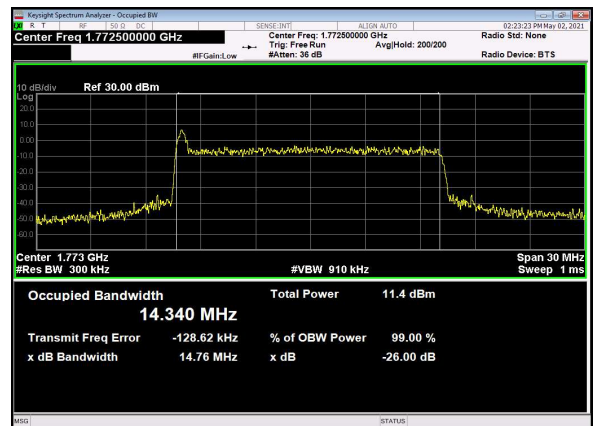

B13_N66(15M)_CP-OFDM_QPSK_Outer_Full_High_CH