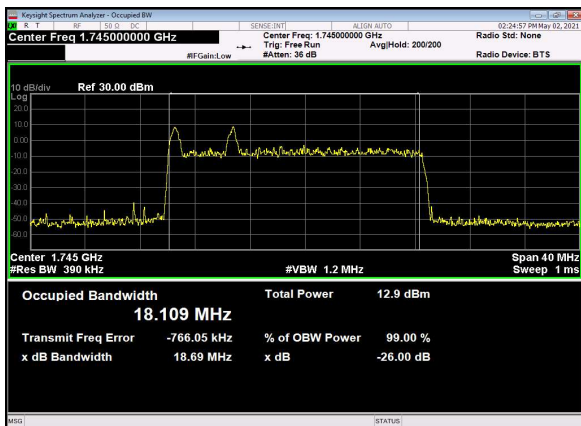

B13_N66(20M)_DFT-s-OFDM_256QAM_Outer_Full_Mid_CH