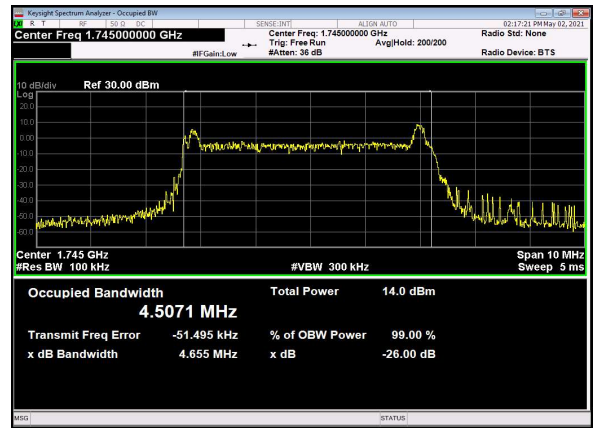

B13_N66(5M)_CP-OFDM_QPSK_Outer_Full_Low_CH

B13_N66(5M)_DFT-s-OFDM_PI_2-BPSK_Outer_Full_Mid_CH

B13_N66(5M)_DFT-s-OFDM_QPSK_Outer_Full_Mid_CH

B13_N66(5M)_DFT-s-OFDM_16QAM_Outer_Full_Mid_CH

B13_N66(5M)_DFT-s-OFDM_64QAM_Outer_Full_Mid_CH