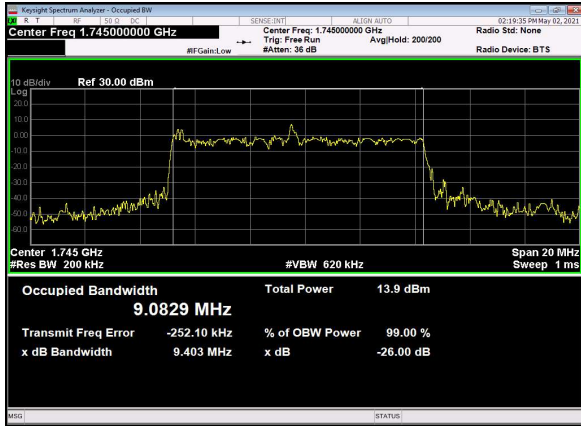

B13_N66(10M)_DFT-s-OFDM_16QAM_Outer_Full_Low_CH

B13_N66(10M)_DFT-s-OFDM_64QAM_Outer_Full_Low_CH

B13_N66(10M)_DFT-s-OFDM_256QAM_Outer_Full_Low_CH

B13_N66(10M)_CP-OFDM_QPSK_Outer_Full_Low_CH

B13_N66(10M)_DFT-s-OFDM_PI_2-BPSK_Outer_Full_Mid_CH