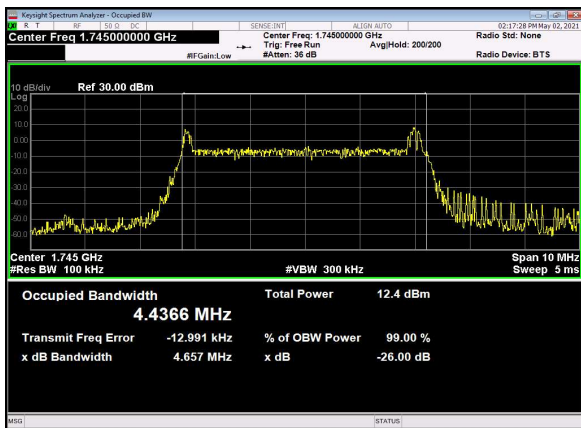

B13_N66(5M)_DFT-s-OFDM_256QAM_Outer_Full_Mid_CH