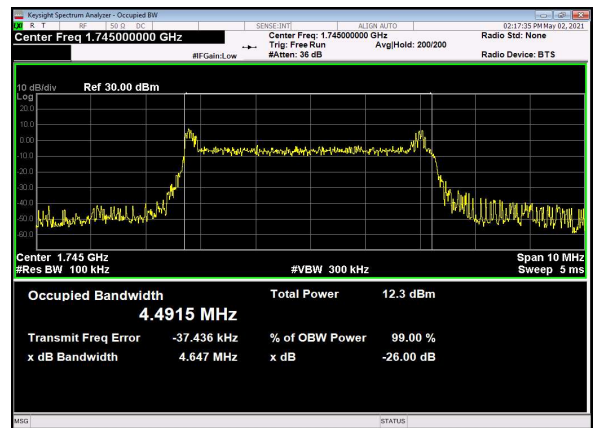

B13_N66(5M)_CP-OFDM_QPSK_Outer_Full_Mid_CH