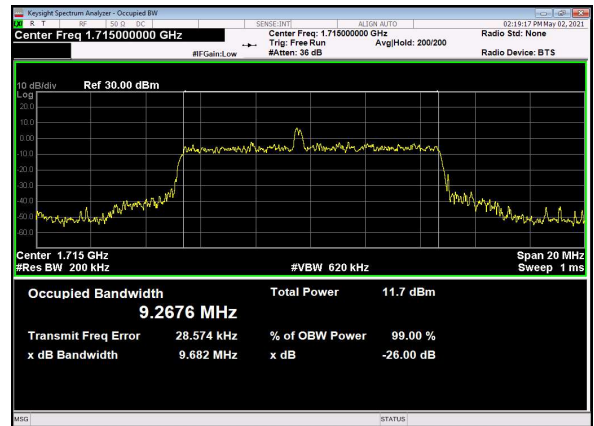

B13_N66(10M)_DFT-s-OFDM_16QAM_Outer_Full_Low_CH

B13_N66(10M)_DFT-s-OFDM_64QAM_Outer_Full_Low_CH

B13_N66(10M)_DFT-s-OFDM_256QAM_Outer_Full_Low_CH

B13_N66(10M)_CP-OFDM_QPSK_Outer_Full_Low_CH

B13_N66(10M)_DFT-s-OFDM_PI_2-BPSK_Outer_Full_Mid_CH