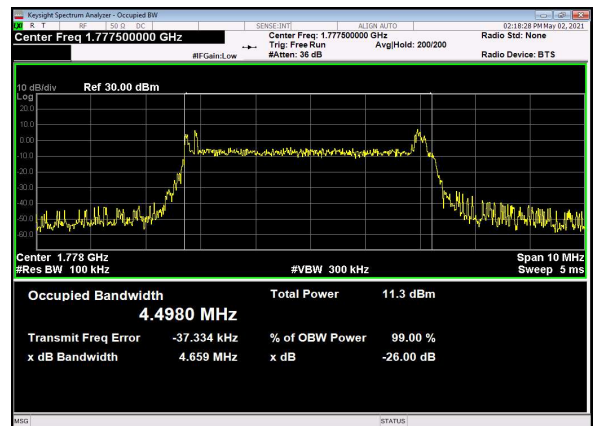

B13_N66(5M)_CP-OFDM_QPSK_Outer_Full_High_CH