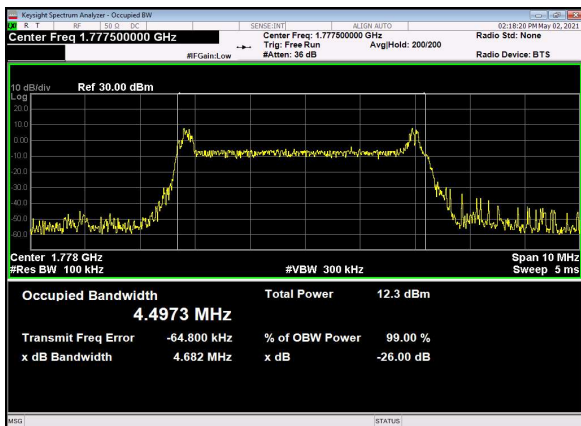

B13_N66(5M)_DFT-s-OFDM_256QAM_Outer_Full_High_CH