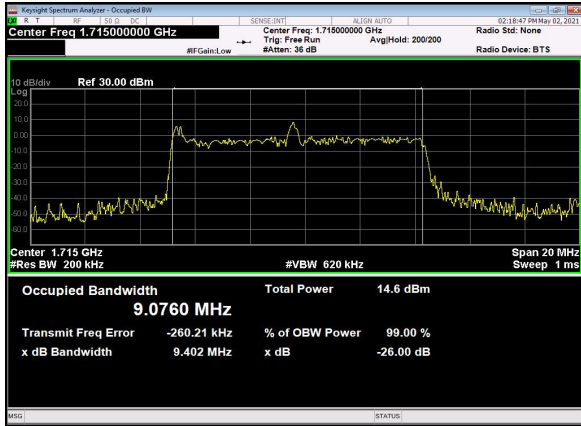

B13_N66(5M)_DFT-s-OFDM_64QAM_Outer_Full_High_CH

B13_N66(5M)_DFT-s-OFDM_256QAM_Outer_Full_High_CH

B13_N66(5M)_CP-OFDM_QPSK_Outer_Full_High_CH

B13_N66(10M)_DFT-s-OFDM_PI_2-BPSK_Outer_Full_Low_CH

B13_N66(10M)_DFT-s-OFDM_QPSK_Outer_Full_Low_CH