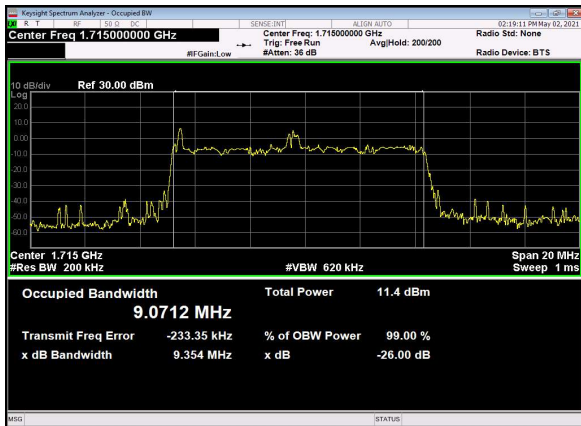

B13_N66(10M)_DFT-s-OFDM_256QAM_Outer_Full_Low_CH