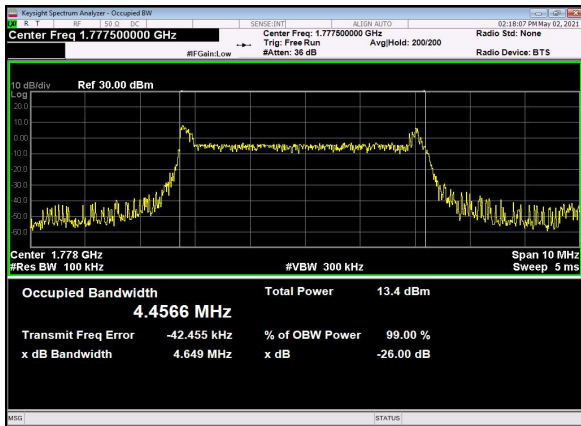

B13_N66(5M)_DFT-s-OFDM_256QAM_Outer_Full_Mid_CH

B13_N66(5M)_CP-OFDM_QPSK_Outer_Full_Mid_CH

B13_N66(5M)_DFT-s-OFDM_PI_2-BPSK_Outer_Full_High_CH

B13_N66(5M)_DFT-s-OFDM_QPSK_Outer_Full_High_CH

B13_N66(5M)_DFT-s-OFDM_16QAM_Outer_Full_High_CH