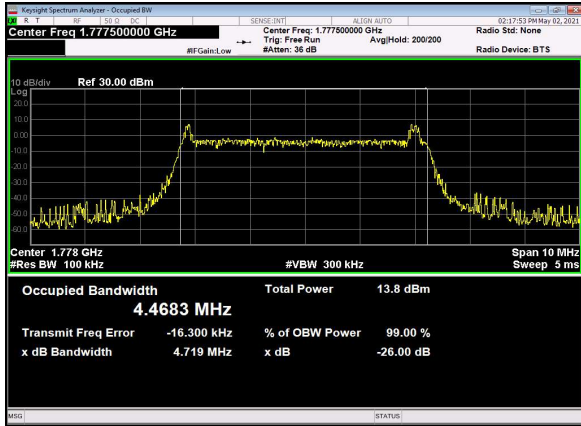

B13_N66(5M)_DFT-s-OFDM_256QAM_Outer_Full_Mid_CH

B13_N66(5M)_CP-OFDM_QPSK_Outer_Full_Mid_CH

B13_N66(5M)_DFT-s-OFDM_PI_2-BPSK_Outer_Full_High_CH

B13_N66(5M)_DFT-s-OFDM_QPSK_Outer_Full_High_CH

B13_N66(5M)_DFT-s-OFDM_16QAM_Outer_Full_High_CH