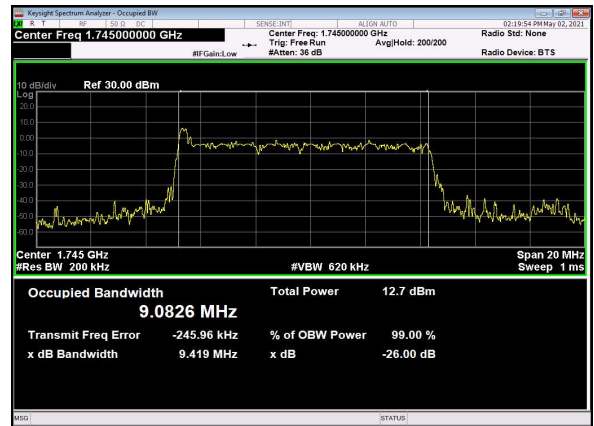

B13_N66(10M)_DFT-s-OFDM_64QAM_Outer_Full_Mid_CH