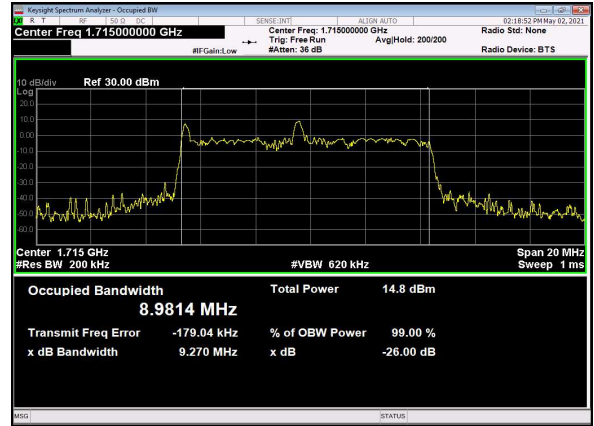

B13_N66(5M)_DFT-s-OFDM_64QAM_Outer_Full_High_CH

B13_N66(5M)_DFT-s-OFDM_256QAM_Outer_Full_High_CH

B13_N66(5M)_CP-OFDM_QPSK_Outer_Full_High_CH

B13_N66(10M)_DFT-s-OFDM_PI_2-BPSK_Outer_Full_Low_CH

B13_N66(10M)_DFT-s-OFDM_QPSK_Outer_Full_Low_CH