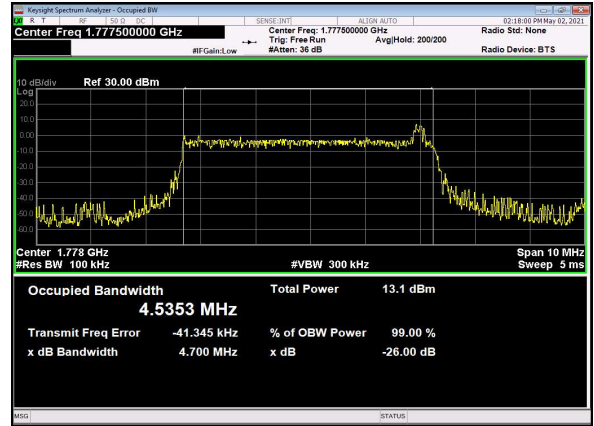

B13_N66(5M)_DFT-s-OFDM_256QAM_Outer_Full_Mid_CH

B13_N66(5M)_CP-OFDM_QPSK_Outer_Full_Mid_CH

B13_N66(5M)_DFT-s-OFDM_PI_2-BPSK_Outer_Full_High_CH

B13_N66(5M)_DFT-s-OFDM_QPSK_Outer_Full_High_CH

B13_N66(5M)_DFT-s-OFDM_16QAM_Outer_Full_High_CH