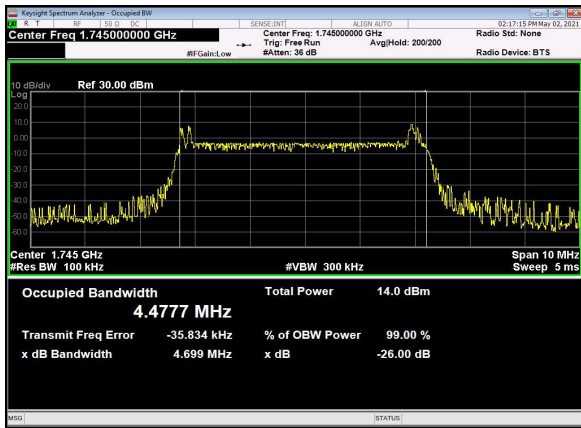

B13_N66(5M)_CP-OFDM_QPSK_Outer_Full_Low_CH

B13_N66(5M)_DFT-s-OFDM_PI_2-BPSK_Outer_Full_Mid_CH

B13_N66(5M)_DFT-s-OFDM_QPSK_Outer_Full_Mid_CH

B13_N66(5M)_DFT-s-OFDM_16QAM_Outer_Full_Mid_CH

B13_N66(5M)_DFT-s-OFDM_64QAM_Outer_Full_Mid_CH