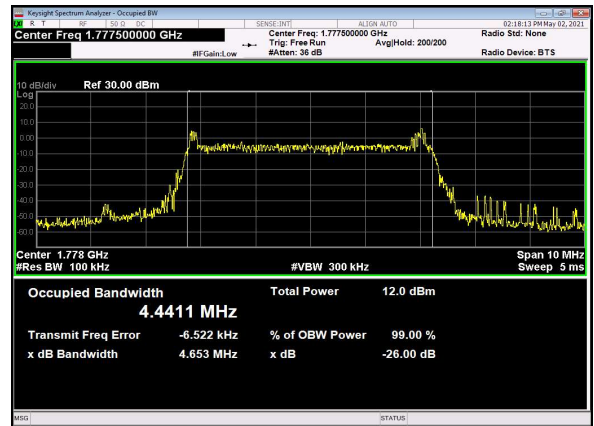

B13_N66(5M)_DFT-s-OFDM_64QAM_Outer_Full_High_CH