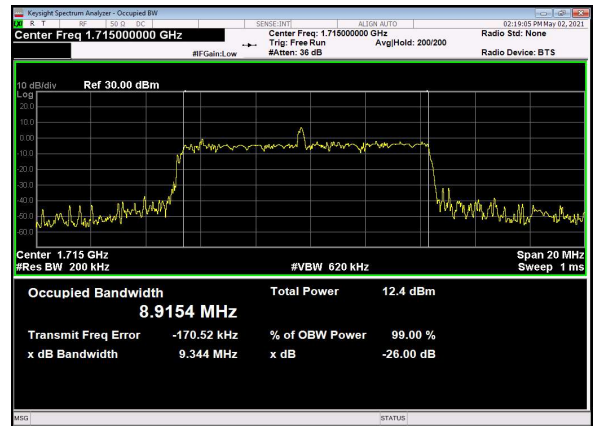

B13_N66(10M)_DFT-s-OFDM_64QAM_Outer_Full_Low_CH