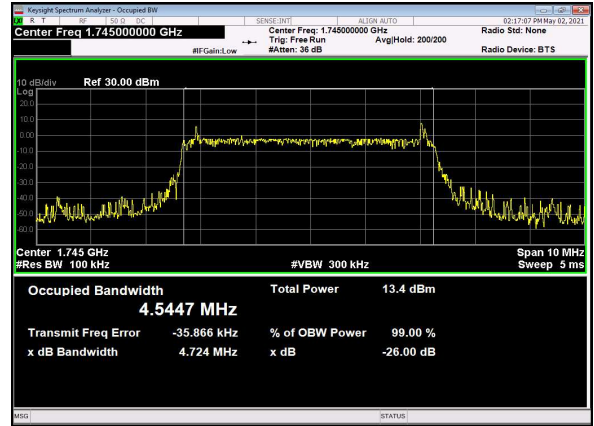

B13_N66(5M)_CP-OFDM_QPSK_Outer_Full_Low_CH

B13_N66(5M)_DFT-s-OFDM_PI_2-BPSK_Outer_Full_Mid_CH

B13_N66(5M)_DFT-s-OFDM_QPSK_Outer_Full_Mid_CH

B13_N66(5M)_DFT-s-OFDM_16QAM_Outer_Full_Mid_CH

B13_N66(5M)_DFT-s-OFDM_64QAM_Outer_Full_Mid_CH