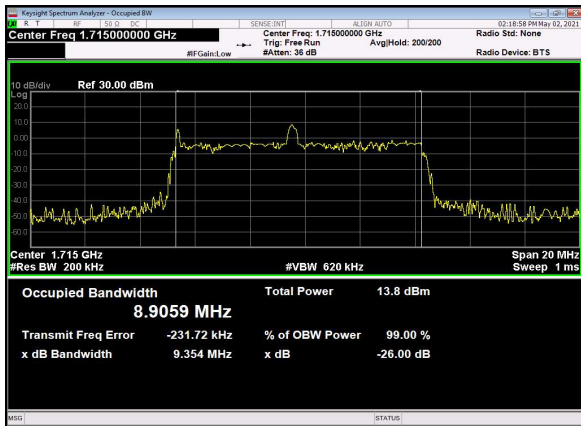

B13_N66(10M)_DFT-s-OFDM_16QAM_Outer_Full_Low_CH