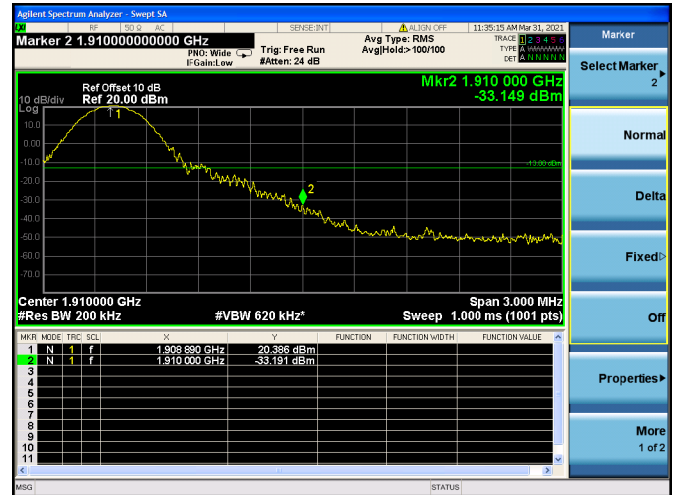

LTE ULCA_2A-4A PCC(2A)

Channel Bandwidth:10MHz

Low 1RB

High 1RB

Low FULL RB

High FULL RB

LTE ULCA_2A-4A PCC(2A)

Channel Bandwidth: 15MHz

Low 1RB

High 1RB

Low FULL RB

High FULL RB

LTE ULCA_2A-4A PCC(2A)

Channel Bandwidth:20MHz

Low 1RB

High 1RB

Low FULL RB

High FULL RB

LTE ULCA_2A-4A SCC(4A)

Channel Bandwidth:5MHz

Low 1RB

High 1RB

Low FULL RB

High FULL RB

LTE ULCA_2A-4A SCC(4A)

Channel Bandwidth:10MHz

Low 1RB

High 1RB

Low FULL RB

High FULL RB

LTE ULCA_2A-4A SCC(4A)

Channel Bandwidth:15MHz