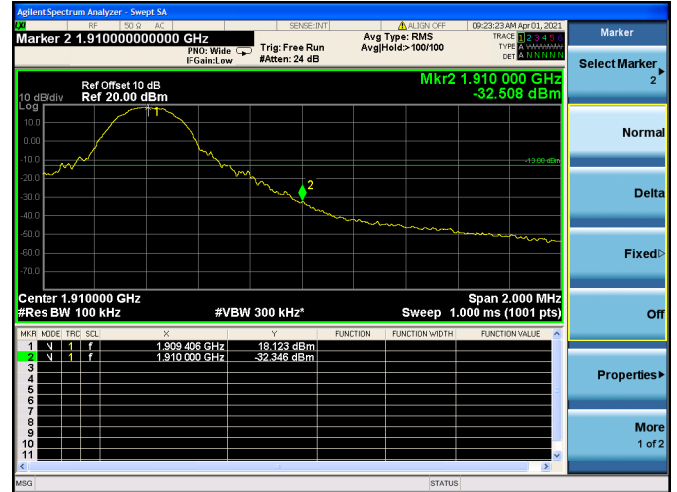

Channel Bandwidth:10MHz

Low 1RB

High 1RB

Low FULL RB

High FULL RB

LTE ULCA_2A-13A PCC(2A)

Channel Bandwidth:5MHz

Low 1RB

High 1RB

Low FULL RB

High FULL RB

LTE ULCA_2A-13A PCC(2A)

Channel Bandwidth:10MHz

Low 1RB

High 1RB

Low FULL RB

High FULL RB

LTE ULCA_2A-13A PCC(2A)

Channel Bandwidth:15MHz

Low 1RB

High 1RB

Low FULL RB

High FULL RB

LTE ULCA_2A-13A PCC(2A)

Channel Bandwidth:20MHz

Low 1RB

High 1RB

Low FULL RB

High FULL RB

LTE ULCA_2A-13A SCC(13A)

Channel Bandwidth:10MHz

Low 1RB