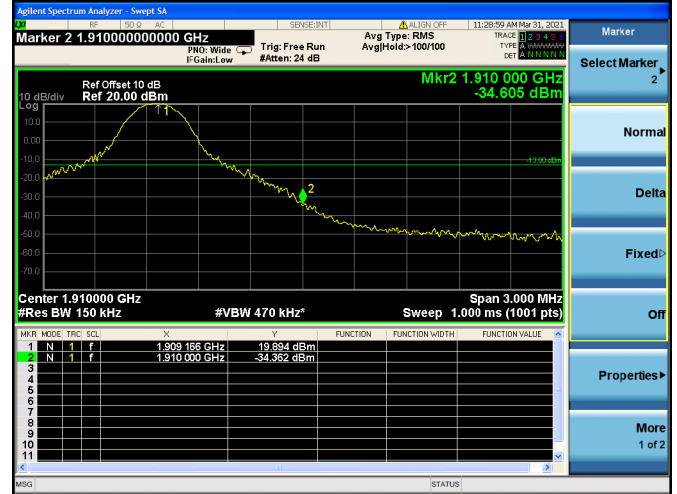

Low FULL RB

High FULL RB

LTE ULCA_2A-4A PCC(2A)

Channel Bandwidth:5MHz

Low 1RB

High 1RB

Low FULL RB

High FULL RB

LTE ULCA_2A-4A PCC(2A)

Channel Bandwidth:10MHz

Low 1RB

High 1RB

Low FULL RB

High FULL RB

LTE ULCA_2A-4A PCC(2A)

Channel Bandwidth: 15MHz

Low 1RB

High 1RB

Low FULL RB

High FULL RB

LTE ULCA_2A-4A PCC(2A)

Channel Bandwidth:20MHz

Low 1RB

High 1RB

Low FULL RB

High FULL RB

LTE ULCA_2A-4A SCC(4A)

Channel Bandwidth:5MHz

Low 1RB

High 1RB

Low FULL RB

High FULL RB