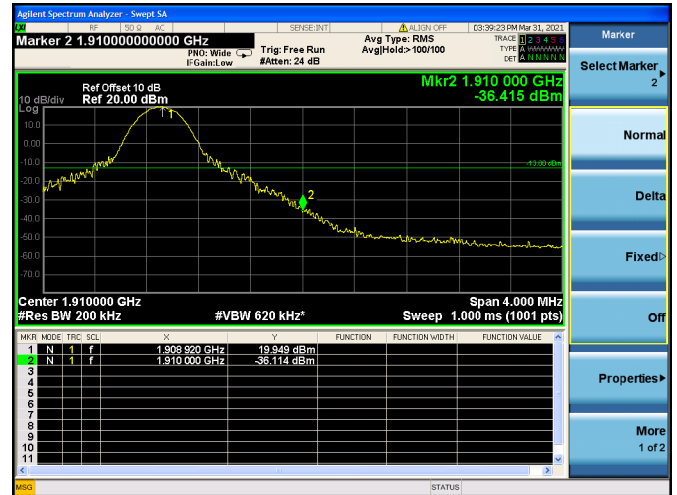

LTE ULCA_2A-5A PCC(2A)

Channel Bandwidth:10MHz

Low 1RB

High 1RB

Low FULL RB

High FULL RB

LTE ULCA_2A-5A PCC(2A)

Channel Bandwidth:15MHz

Low 1RB

High 1RB

Low FULL RB

High FULL RB

LTE ULCA_2A-5A PCC(2A)

Channel Bandwidth:20MHz

Low 1RB

High 1RB

Low FULL RB

High FULL RB

LTE ULCA_2A-5A SCC(5A)

Channel Bandwidth:5MHz

Low 1RB

High 1RB

Low FULL RB

High FULL RB

LTE ULCA_2A-5A SCC(5A)

Channel Bandwidth:10MHz

Low 1RB

High 1RB

Low FULL RB

High FULL RB

LTE ULCA_2A-13A PCC(2A)

Channel Bandwidth:5MHz