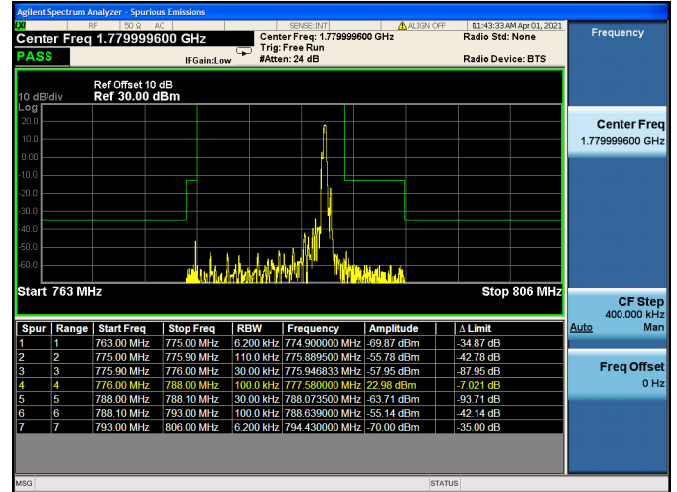

High FULL RB

LTE ULCA_2A-13A PCC(2A)

Channel Bandwidth:15MHz

Low 1RB

High 1RB

Low FULL RB

High FULL RB

LTE ULCA_2A-13A PCC(2A)

Channel Bandwidth:20MHz

Low 1RB

High 1RB

Low FULL RB

High FULL RB

LTE ULCA_2A-13A SCC(13A)

Channel Bandwidth:10MHz

Low 1RB

High 1RB

FULL RB

LTE ULCA_2A-66A PCC(2A)

Channel Bandwidth:5MHz

Low 1RB

High 1RB

Low FULL RB

High FULL RB