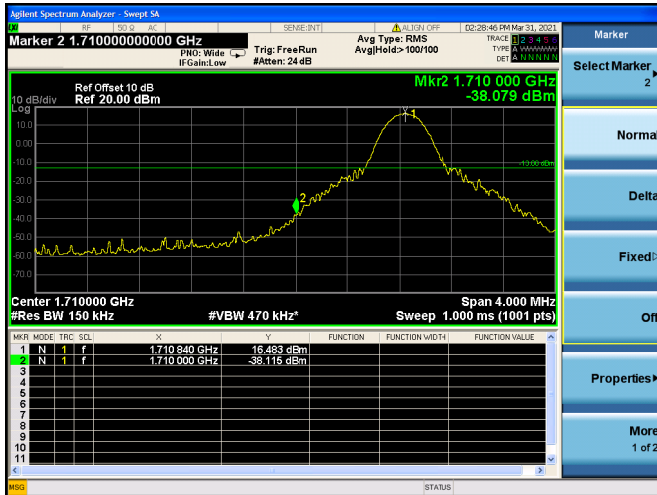

Low FULL RB

High FULL RB

LTE ULCA_2A-66A SCC(66A)

Channel Bandwidth:5MHz

Low 1RB

High 1RB

Low FULL RB

High FULL RB

LTE ULCA_2A-66A SCC(66A)

Channel Bandwidth:10MHz

Low 1RB

High 1RB

Low FULL RB

High FULL RB

LTE ULCA_2A-66A SCC(66A)

Channel Bandwidth:15MHz

Low 1RB

High 1RB

Low FULL RB

High FULL RB