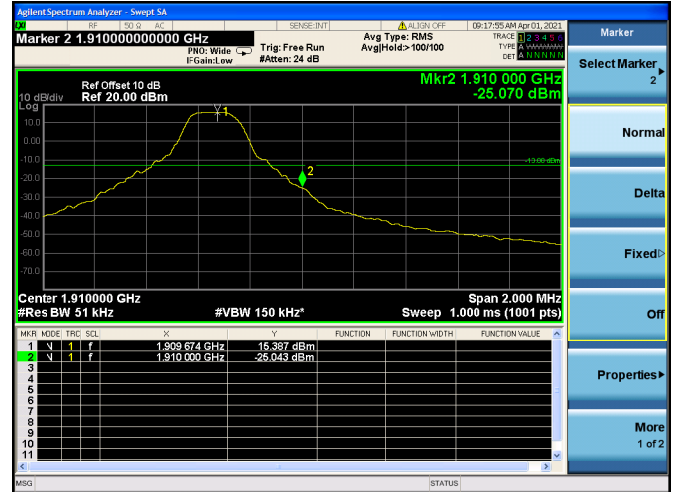

LTE ULCA_2A-5A SCC(5A)

Channel Bandwidth:10MHz

Low 1RB

High 1RB

Low FULL RB

High FULL RB

LTE ULCA_2A-13A PCC(2A)

Channel Bandwidth:5MHz

Low 1RB

High 1RB

LTE ULCA_2A-5A SCC(5A)

Channel Bandwidth:10MHz

Low 1RB

High 1RB

Low FULL RB

High FULL RB

REPORT No.: SZ21010262W03

LTE ULCA_2A-12A PCC(2A)

Channel Bandwidth:5MHz

Low 1RB

High 1RB

Low FULL RB

High FULL RB

LTE ULCA_2A-12A PCC(2A)

Channel Bandwidth:10MHz

Low 1RB

High 1RB

Low FULL RB

High FULL RB

LTE ULCA_2A-12A PCC(2A)

Channel Bandwidth:15MHz

Low 1RB