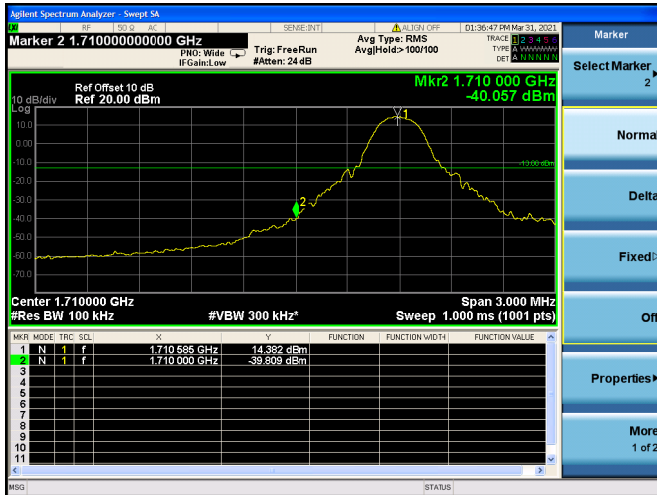

Low 1RB

High 1RB

Low FULL RB

High FULL RB

LTE ULCA_2A-4A PCC(2A)

Channel Bandwidth:20MHz

Low 1RB

High 1RB

Low FULL RB

High FULL RB

LTE ULCA_2A-4A SCC(4A)

Channel Bandwidth:5MHz

Low 1RB

High 1RB

Low FULL RB

High FULL RB

LTE ULCA_2A-4A SCC(4A)

Channel Bandwidth:10MHz

Low 1RB

High 1RB

Low FULL RB

High FULL RB

LTE ULCA_2A-4A SCC(4A)

Channel Bandwidth:15MHz

Low 1RB

High 1RB

Low FULL RB

High FULL RB

LTE ULCA_2A-4A SCC(4A)

Channel Bandwidth:20MHz

Low 1RB

High 1RB