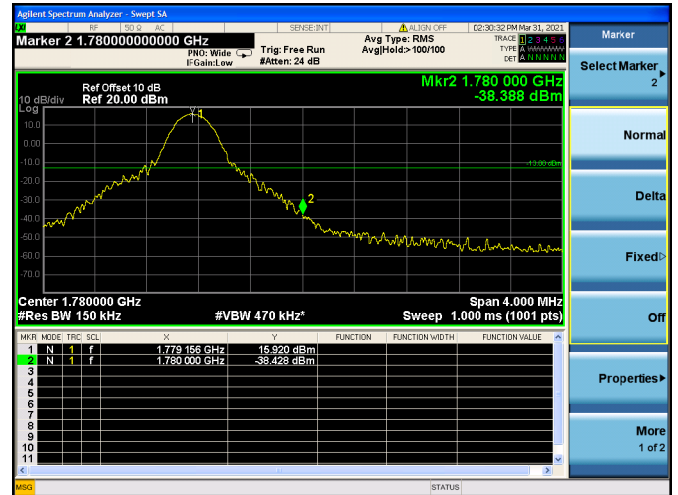

LTE ULCA_2A-66A SCC(66A)

Channel Bandwidth:15MHz

High 1RB