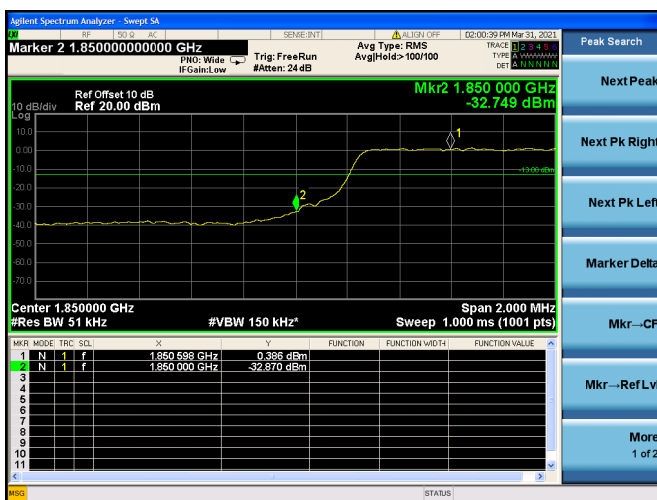

Channel Bandwidth:20MHz

Low 1RB

High 1RB

Low FULL RB

High FULL RB

LTE ULCA_2A-13A SCC(13A)

Channel Bandwidth:10MHz

Low 1RB

High 1RB

FULL RB

LTE ULCA_2A-66A PCC(2A)

Channel Bandwidth:5MHz

Low 1RB

High 1RB

Low FULL RB

High FULL RB

LTE ULCA_2A-66A PCC(2A)

Channel Bandwidth:10MHz

Low 1RB

High 1RB

Low FULL RB

High FULL RB

LTE ULCA_2A-66A PCC(2A)

Channel Bandwidth:15MHz

Low 1RB

High 1RB

Low FULL RB

High FULL RB

LTE ULCA_2A-66A PCC(2A)

Channel Bandwidth:20MHz

Low 1RB

High 1RB