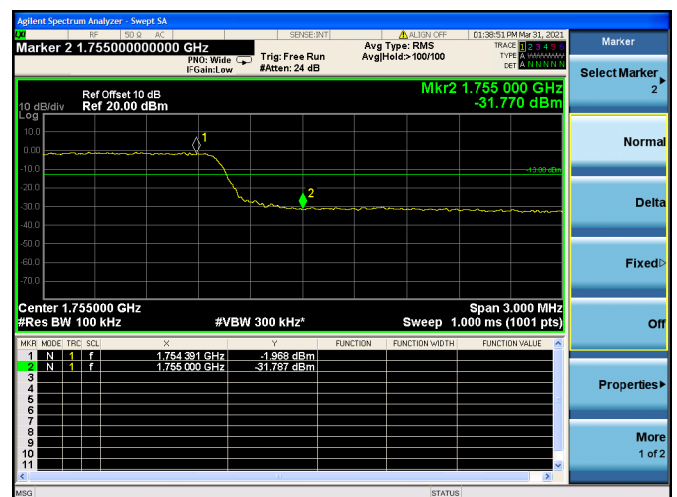

Low FULL RB

High FULL RB

LTE ULCA_2A-4A SCC(4A)

Channel Bandwidth:5MHz

Low 1RB

High 1RB

Low FULL RB

High FULL RB

LTE ULCA_2A-4A SCC(4A)

Channel Bandwidth:10MHz

Low 1RB

High 1RB

Low FULL RB

High FULL RB

LTE ULCA_2A-4A SCC(4A)

Channel Bandwidth:15MHz

Low 1RB

High 1RB

Low FULL RB

High FULL RB

LTE ULCA_2A-4A SCC(4A)

Channel Bandwidth:20MHz

Low 1RB

High 1RB

Low FULL RB

High FULL RB

LTE ULCA_2A-5A PCC(2A)

Channel Bandwidth:5MHz

Low 1RB

High 1RB

Low FULL RB

High FULL RB