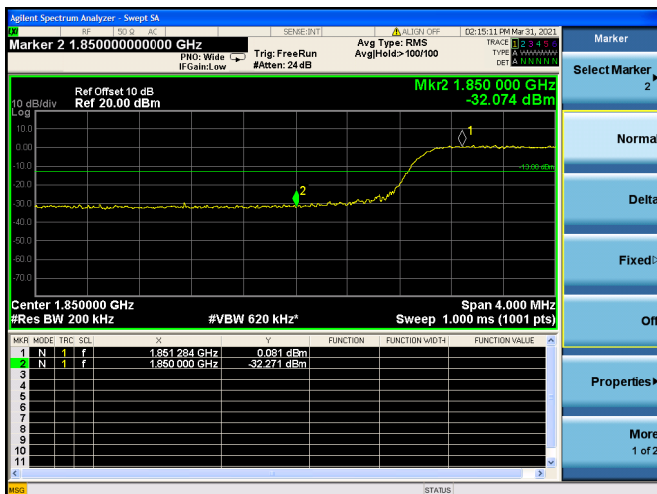

LTE ULCA_2A-66A PCC(2A)

Channel Bandwidth:10MHz

Low 1RB

High 1RB

Low FULL RB

High FULL RB

LTE ULCA_2A-66A PCC(2A)

Channel Bandwidth:15MHz

Low 1RB

High 1RB

Low FULL RB

High FULL RB

LTE ULCA_2A-66A PCC(2A)

Channel Bandwidth:20MHz

Low 1RB

High 1RB

Low FULL RB

High FULL RB

LTE ULCA_2A-66A SCC(66A)

Channel Bandwidth:5MHz

Low 1RB

High 1RB

Low FULL RB

High FULL RB

LTE ULCA_2A-66A SCC(66A)

Channel Bandwidth:10MHz

Low 1RB

High 1RB

Low FULL RB

High FULL RB

LTE ULCA_2A-66A SCC(66A)

Channel Bandwidth:15MHz