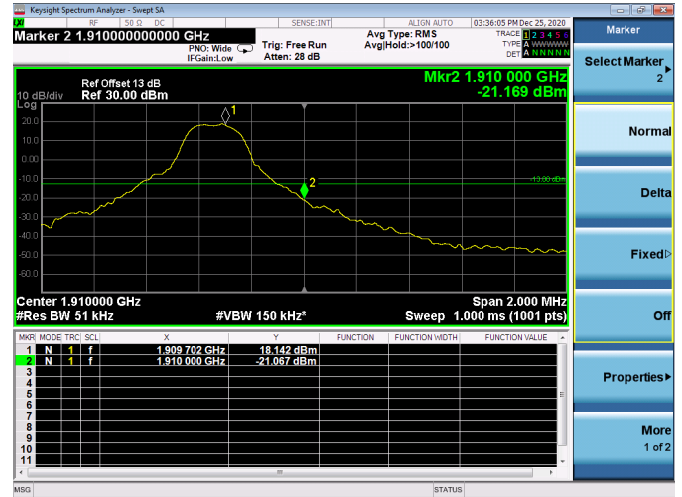

LTE Band 66B

Channel Bandwidth: 10MHz+10MHz

Low 1RB

High 1RB

Low FULL RB

High FULL RB

LTE Band 66B

Channel Bandwidth: 15MHz+5MHz

Low 1RB

High 1RB

Low FULL RB

High FULL RB

LTE ULCA_2A-4A PCC(2A)

Channel Bandwidth: 5MHz

Low 1RB

High 1RB

Low FULL RB

High FULL RB

LTE ULCA_2A-4A PCC(2A)

Channel Bandwidth:5MHz

Low 1RB

High 1RB

Low FULL RB

High FULL RB

LTE ULCA_2A-4A PCC(2A)

Channel Bandwidth:10MHz

Low 1RB

High 1RB

Low FULL RB

High FULL RB

LTE ULCA_2A-4A PCC(2A)

Channel Bandwidth: 15MHz