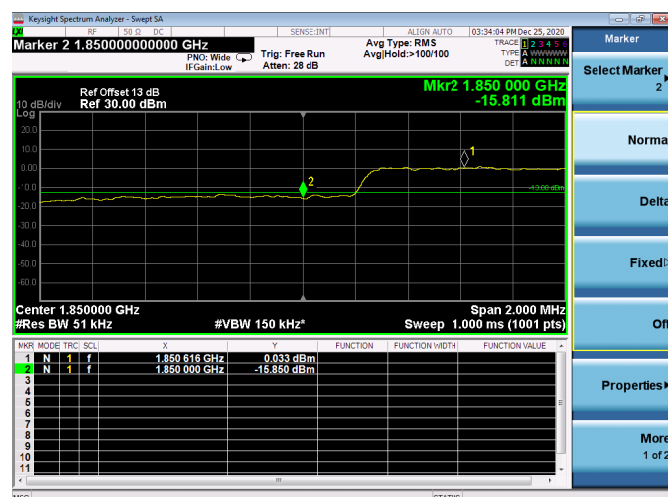

LTE Band 66B

Channel Bandwidth: 10MHz+10MHz

Low 1RB

High 1RB

Low FULL RB

High FULL RB

LTE Band 66B

Channel Bandwidth: 15MHz+5MHz

Low 1RB

High 1RB

Low FULL RB

High FULL RB

LTE ULCA_2A-4A PCC(2A)

Channel Bandwidth: 5MHz

Low 1RB

High 1RB

Low FULL RB

High FULL RB

LTE ULCA_2A-4A PCC(2A)

Channel Bandwidth:5MHz

Low 1RB

High 1RB

Low FULL RB

High FULL RB

LTE ULCA_2A-4A PCC(2A)

Channel Bandwidth:10MHz

Low 1RB

High 1RB

Low FULL RB

High FULL RB

LTE ULCA_2A-4A PCC(2A)

Channel Bandwidth: 15MHz