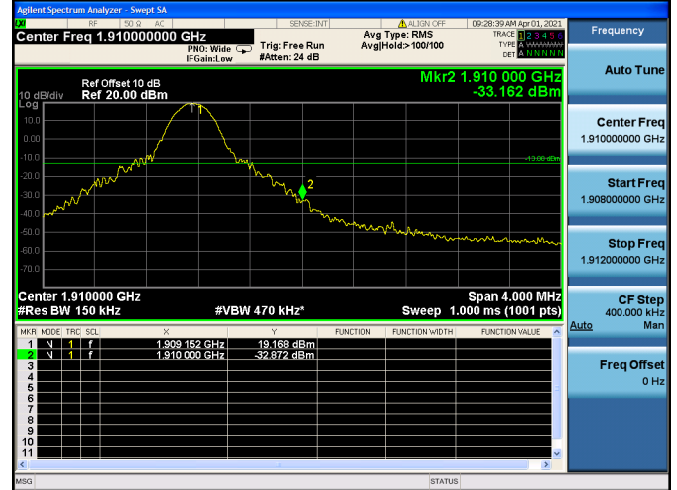

High 1RB

Low FULL RB

High FULL RB

LTE ULCA_2A-13A PCC(2A)

Channel Bandwidth:10MHz

Low 1RB

High 1RB

Low FULL RB

High FULL RB

LTE ULCA_2A-13A PCC(2A)

Channel Bandwidth:15MHz

Low 1RB

High 1RB

Low FULL RB

High FULL RB

LTE ULCA_2A-13A PCC(2A)

Channel Bandwidth:20MHz

Low 1RB

High 1RB

Low FULL RB

High FULL RB

LTE ULCA_2A-13A SCC(13A)

Channel Bandwidth:10MHz

Low 1RB