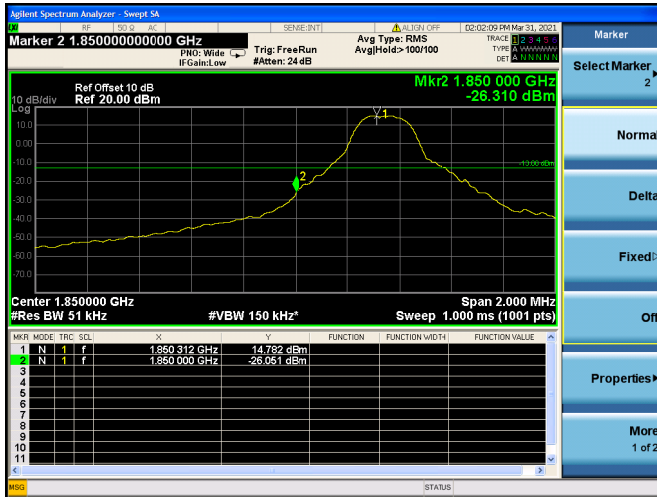

Channel Bandwidth:20MHz

Low 1RB

High 1RB

Low FULL RB

High FULL RB

LTE ULCA_2A-13A SCC(13A)

Channel Bandwidth:10MHz

Low 1RB

High 1RB

FULL RB

LTE ULCA_2A-66A PCC(2A)

Channel Bandwidth:5MHz

Low 1RB

High 1RB

Low FULL RB

High FULL RB

LTE ULCA_2A-66A PCC(2A)

Channel Bandwidth:10MHz

Low 1RB

High 1RB

Low FULL RB

High FULL RB

LTE ULCA_2A-66A PCC(2A)

Channel Bandwidth:15MHz