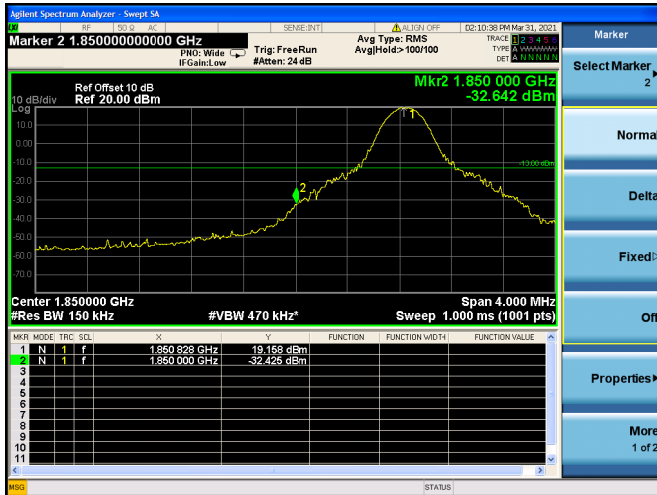

LTE ULCA_2A-66A PCC(2A)

Channel Bandwidth:10MHz

Low 1RB

High 1RB

Low FULL RB

High FULL RB

LTE ULCA_2A-66A PCC(2A)

Channel Bandwidth:15MHz

Low 1RB

High 1RB

Low FULL RB

High FULL RB

LTE ULCA_2A-66A PCC(2A)

Channel Bandwidth:20MHz

Low 1RB

High 1RB