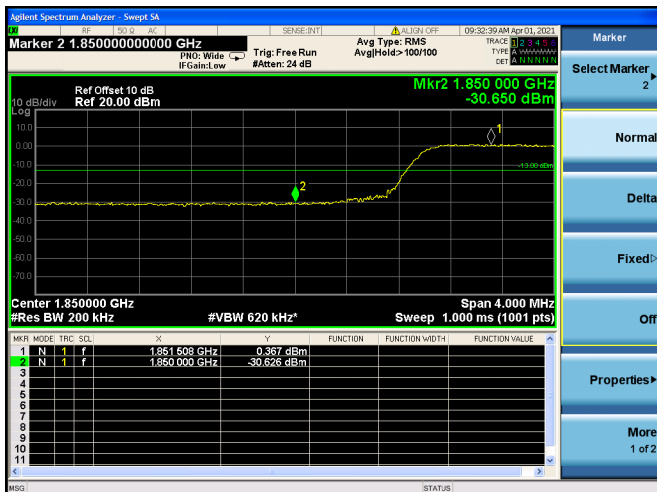

High FULL RB

LTE ULCA_2A-13A PCC(2A)

Channel Bandwidth:15MHz

Low 1RB

High 1RB

Low FULL RB

High FULL RB

LTE ULCA_2A-13A PCC(2A)

Channel Bandwidth:20MHz

Low 1RB

High 1RB

Low FULL RB

High FULL RB

LTE ULCA_2A-13A SCC(13A)

Channel Bandwidth:10MHz

Low 1RB

High 1RB

FULL RB

LTE ULCA_2A-66A PCC(2A)

Channel Bandwidth:5MHz

Low 1RB

High 1RB

Low FULL RB

High FULL RB