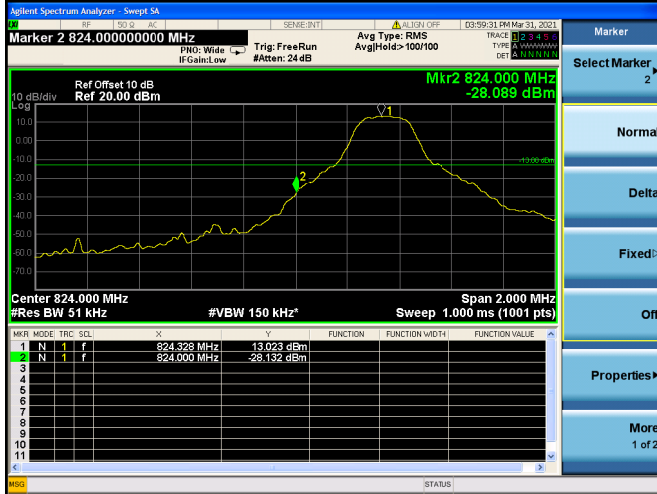

Low 1RB

High 1RB

Low FULL RB

High FULL RB

LTE ULCA_2A-5A PCC(2A)

Channel Bandwidth:20MHz

Low 1RB

High 1RB

Low FULL RB

High FULL RB

LTE ULCA_2A-5A SCC(5A)

Channel Bandwidth:5MHz

Low 1RB

High 1RB

Low FULL RB

High FULL RB

LTE ULCA_2A-5A SCC(5A)

Channel Bandwidth:10MHz

Low 1RB

High 1RB

Low FULL RB

High FULL RB

LTE ULCA_2A-13A PCC(2A)

Channel Bandwidth:5MHz

Low 1RB

High 1RB

LTE ULCA_2A-5A SCC(5A)

Channel Bandwidth:10MHz

Low 1RB

High 1RB

Low FULL RB

High FULL RB