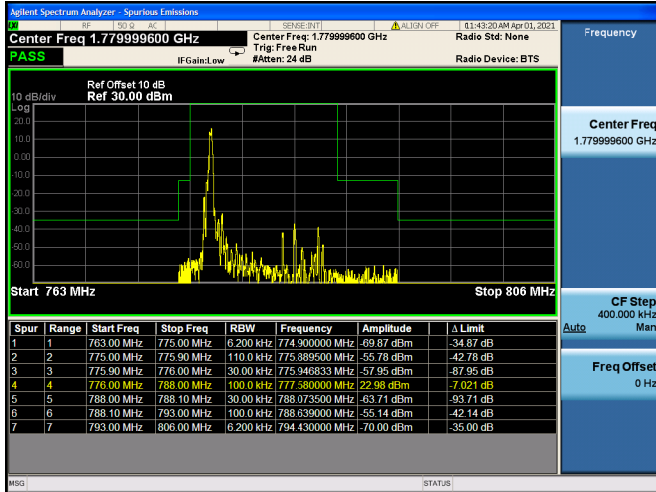

High FULL RB

LTE ULCA_2A-13A PCC(2A)

Channel Bandwidth:15MHz

Low 1RB

High 1RB

Low FULL RB

High FULL RB

LTE ULCA_2A-13A PCC(2A)

Channel Bandwidth:20MHz

Low 1RB

High 1RB

Low FULL RB

High FULL RB

LTE ULCA_2A-13A SCC(13A)

Channel Bandwidth:10MHz

Low 1RB

High 1RB

FULL RB

LTE ULCA_2A-66A PCC(2A)

Channel Bandwidth:5MHz

Low 1RB

High 1RB

Low FULL RB

High FULL RB