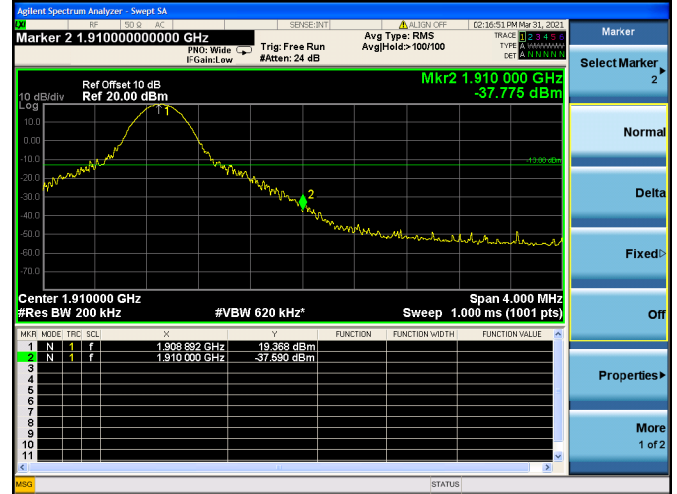

LTE ULCA_2A-66A PCC(2A)

Channel Bandwidth:10MHz

Low 1RB

High 1RB

Low FULL RB

High FULL RB

LTE ULCA_2A-66A PCC(2A)

Channel Bandwidth:15MHz

Low 1RB

High 1RB

Low FULL RB

High FULL RB

LTE ULCA_2A-66A PCC(2A)

Channel Bandwidth:20MHz

Low 1RB

High 1RB

Low FULL RB

High FULL RB

LTE ULCA_2A-66A SCC(66A)

Channel Bandwidth:5MHz

Low 1RB

High 1RB

Low FULL RB

High FULL RB

LTE ULCA_2A-66A SCC(66A)

Channel Bandwidth:10MHz

Low 1RB

High 1RB

Low FULL RB

High FULL RB

LTE ULCA_2A-66A SCC(66A)

Channel Bandwidth:15MHz