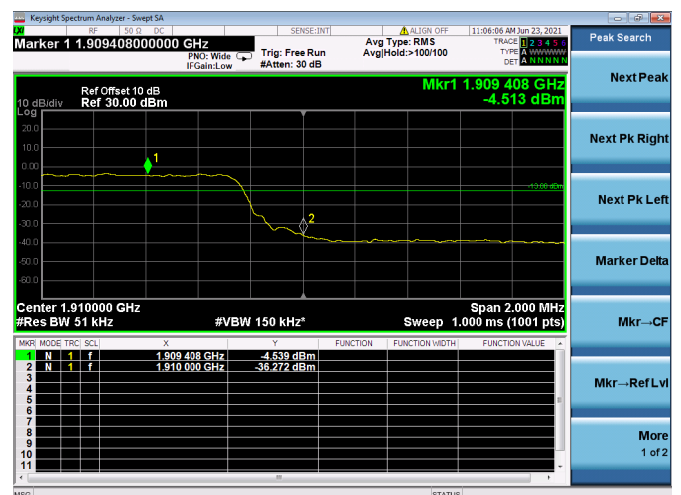

Low 1RB

High 1RB

LTE ULCA_2A-5A SCC(5A)

Channel Bandwidth:10MHz

Low 1RB

High 1RB

Low FULL RB

High FULL RB

REPORT No.: SZ21010262W03

LTE ULCA_2A-12A PCC(2A)

Channel Bandwidth:5MHz

Low 1RB

High 1RB

Low FULL RB

High FULL RB

LTE ULCA_2A-12A PCC(2A)

Channel Bandwidth:10MHz

Low 1RB

High 1RB

Low FULL RB

High FULL RB

LTE ULCA_2A-12A PCC(2A)

Channel Bandwidth:15MHz

Low 1RB

High 1RB

Low FULL RB

High FULL RB

LTE ULCA_2A-12A PCC(2A)

Channel Bandwidth:20MHz

Low 1RB

High 1RB

Low FULL RB