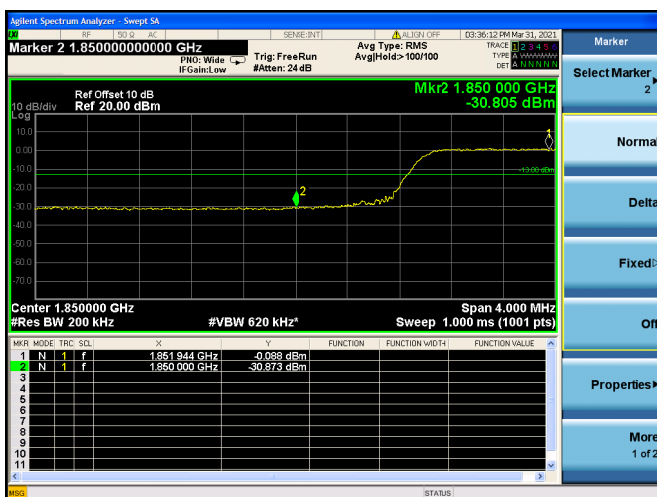

LTE ULCA_2A-5A PCC(2A)

Channel Bandwidth:10MHz

Low 1RB

High 1RB

Low FULL RB

High FULL RB

LTE ULCA_2A-5A PCC(2A)

Channel Bandwidth:15MHz

Low 1RB

High 1RB

Low FULL RB

High FULL RB

LTE ULCA_2A-5A PCC(2A)

Channel Bandwidth:20MHz

Low 1RB

High 1RB

Low FULL RB

High FULL RB

LTE ULCA_2A-5A SCC(5A)

Channel Bandwidth:5MHz

Low 1RB

High 1RB

Low FULL RB

High FULL RB

LTE ULCA_2A-5A SCC(5A)

Channel Bandwidth:10MHz

Low 1RB

High 1RB

Low FULL RB

High FULL RB

LTE ULCA_2A-13A PCC(2A)

Channel Bandwidth:5MHz