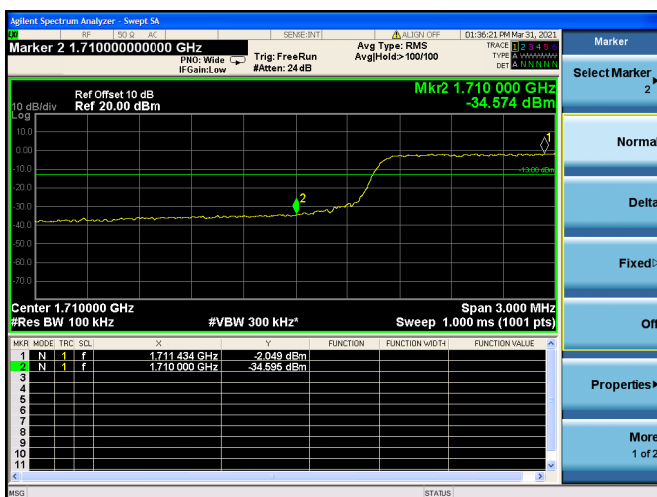

Low FULL RB

High FULL RB

LTE ULCA_2A-4A SCC(4A)

Channel Bandwidth:5MHz

Low 1RB

High 1RB

Low FULL RB

High FULL RB

LTE ULCA_2A-4A SCC(4A)

Channel Bandwidth:10MHz

Low 1RB

High 1RB

Low FULL RB

High FULL RB

LTE ULCA_2A-4A SCC(4A)

Channel Bandwidth:15MHz

Low 1RB

High 1RB

Low FULL RB

High FULL RB

LTE ULCA_2A-4A SCC(4A)

Channel Bandwidth:20MHz

Low 1RB

High 1RB

Low FULL RB

High FULL RB

LTE ULCA_2A-5A PCC(2A)

Channel Bandwidth:5MHz

Low 1RB

High 1RB

Low FULL RB

High FULL RB