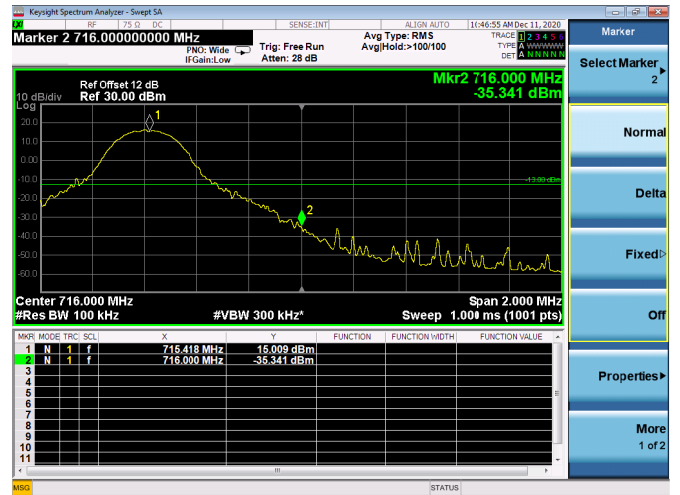

High 1RB

Low FULL RB

High FULL RB

LTE ULCA_2A-12A PCC(2A)

Channel Bandwidth:20MHz

Low 1RB

High 1RB

Low FULL RB

High FULL RB

LTE ULCA_2A-12A SCC(12A)

Channel Bandwidth:5MHz

Low 1RB

High 1RB

Low FULL RB

High FULL RB

LTE ULCA_2A-12A SCC(12A)

Channel Bandwidth:10MHz

Low 1RB

High 1RB

Low FULL RB

High FULL RB

LTE ULCA_2A-13A PCC(2A)

Channel Bandwidth:5MHz

Low 1RB