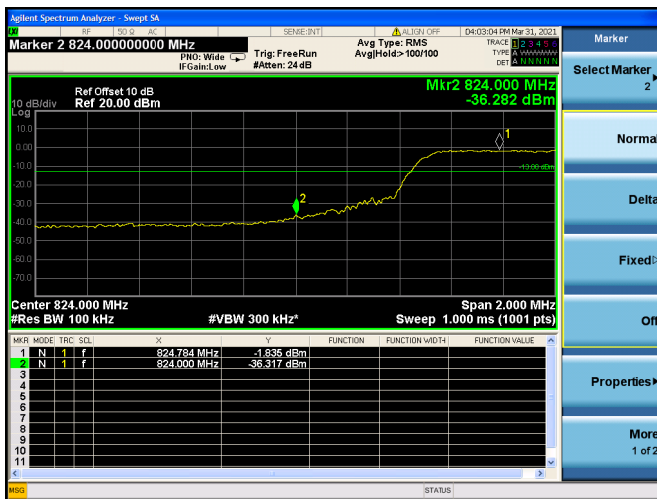

Low FULL RB

High FULL RB

LTE ULCA_2A-5A SCC(5A)

Channel Bandwidth:5MHz

Low 1RB

High 1RB

Low FULL RB

High FULL RB

LTE ULCA_2A-5A SCC(5A)

Channel Bandwidth:10MHz

Low 1RB

High 1RB

Low FULL RB

High FULL RB

LTE ULCA_2A-13A PCC(2A)

Channel Bandwidth:5MHz

Low 1RB

High 1RB

LTE ULCA_2A-5A SCC(5A)

Channel Bandwidth:10MHz

Low 1RB

High 1RB

Low FULL RB

High FULL RB