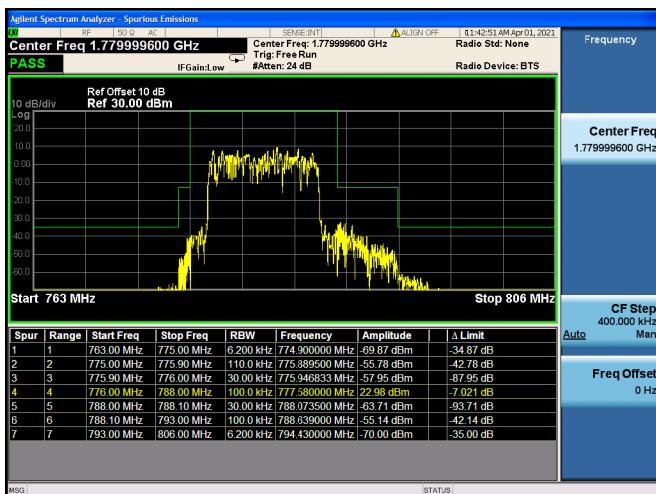

High FULL RB

LTE ULCA_2A-13A PCC(2A)

Channel Bandwidth:15MHz

Low 1RB

High 1RB

Low FULL RB

High FULL RB

LTE ULCA_2A-13A PCC(2A)

Channel Bandwidth:20MHz

Low 1RB

High 1RB

Low FULL RB

High FULL RB

LTE ULCA_2A-13A SCC(13A)

Channel Bandwidth:10MHz

Low 1RB

High 1RB

FULL RB

LTE ULCA_2A-66A PCC(2A)

Channel Bandwidth:5MHz

Low 1RB

High 1RB

Low FULL RB

High FULL RB