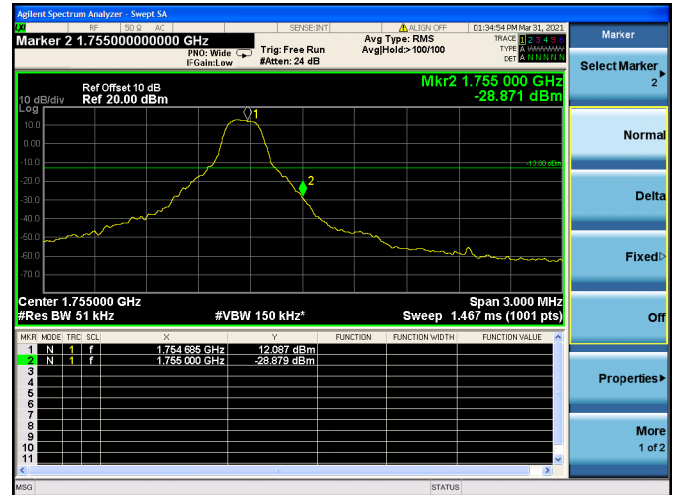

Low 1RB

High 1RB

Low FULL RB

High FULL RB

LTE ULCA_2A-4A PCC(2A)

Channel Bandwidth:20MHz

Low 1RB

High 1RB

Low FULL RB

High FULL RB

LTE ULCA_2A-4A SCC(4A)

Channel Bandwidth:5MHz

Low 1RB

High 1RB

Low FULL RB

High FULL RB

LTE ULCA_2A-4A SCC(4A)

Channel Bandwidth:10MHz

Low 1RB

High 1RB

Low FULL RB

High FULL RB

LTE ULCA_2A-4A SCC(4A)

Channel Bandwidth:15MHz

Low 1RB

High 1RB

Low FULL RB

High FULL RB

LTE ULCA_2A-4A SCC(4A)

Channel Bandwidth:20MHz

Low 1RB

High 1RB