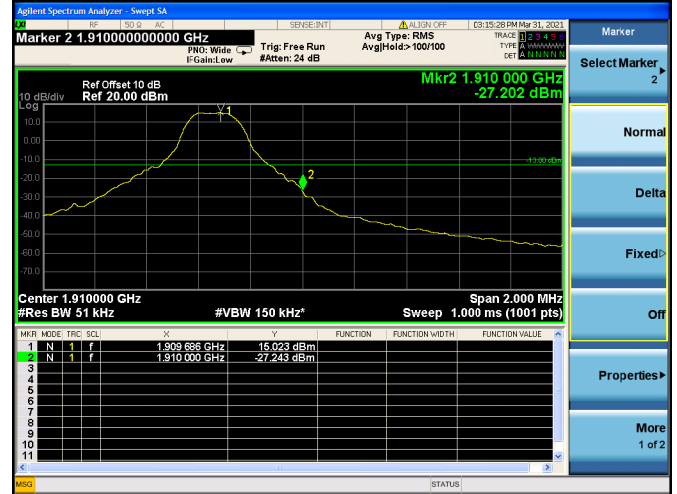

Low 1RB

High 1RB

Low FULL RB

High FULL RB

LTE ULCA_2A-4A SCC(4A)

Channel Bandwidth:20MHz

Low 1RB

High 1RB

Low FULL RB

High FULL RB

LTE ULCA_2A-5A PCC(2A)

Channel Bandwidth:5MHz

Low 1RB

High 1RB

Low FULL RB

High FULL RB

LTE ULCA_2A-5A PCC(2A)

Channel Bandwidth:10MHz

Low 1RB

High 1RB

Low FULL RB

High FULL RB

LTE ULCA_2A-5A PCC(2A)

Channel Bandwidth:15MHz

Low 1RB

High 1RB

Low FULL RB

High FULL RB

LTE ULCA_2A-5A PCC(2A)

Channel Bandwidth:20MHz

Low 1RB

High 1RB