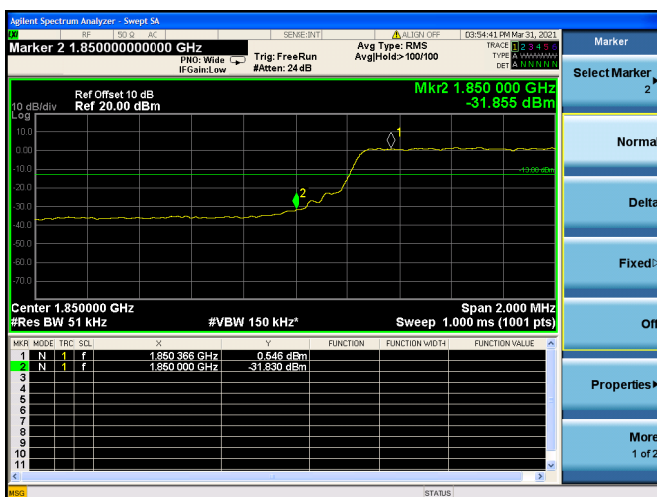

Low 1RB

High 1RB

Low FULL RB

High FULL RB

LTE ULCA_2A-4A SCC(4A)

Channel Bandwidth:20MHz

Low 1RB

High 1RB

Low FULL RB

High FULL RB

LTE ULCA_2A-5A PCC(2A)

Channel Bandwidth:5MHz

Low 1RB

High 1RB

Low FULL RB

High FULL RB

LTE ULCA_2A-5A PCC(2A)

Channel Bandwidth:10MHz

Low 1RB

High 1RB

Low FULL RB

High FULL RB

LTE ULCA_2A-5A PCC(2A)

Channel Bandwidth:15MHz

Low 1RB

High 1RB

Low FULL RB

High FULL RB

LTE ULCA_2A-5A PCC(2A)

Channel Bandwidth:20MHz

Low 1RB

High 1RB