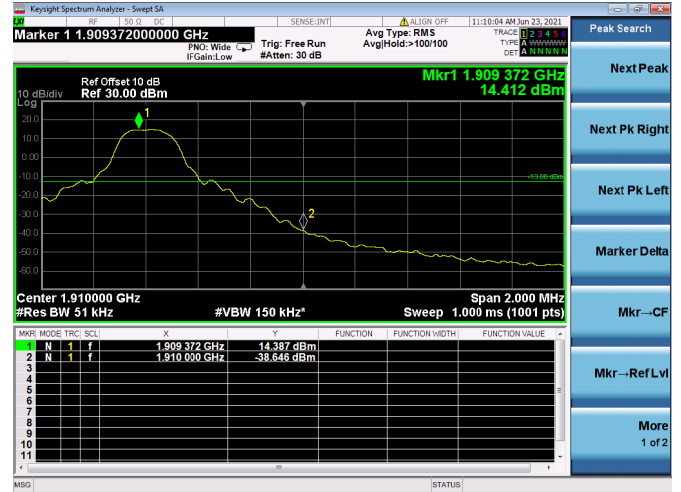

Low 1RB

High 1RB

LTE ULCA_2A-5A SCC(5A)

Channel Bandwidth:10MHz

Low 1RB

High 1RB

Low FULL RB

High FULL RB

REPORT No.: SZ21010262W03

LTE ULCA_2A-12A PCC(2A)

Channel Bandwidth:5MHz

Low 1RB

High 1RB

Low FULL RB

High FULL RB

LTE ULCA_2A-12A PCC(2A)

Channel Bandwidth:10MHz

Low 1RB

High 1RB

Low FULL RB

High FULL RB

LTE ULCA_2A-12A PCC(2A)

Channel Bandwidth:15MHz

Low 1RB

High 1RB

Low FULL RB

High FULL RB

LTE ULCA_2A-12A PCC(2A)

Channel Bandwidth:20MHz

Low 1RB

High 1RB

Low FULL RB