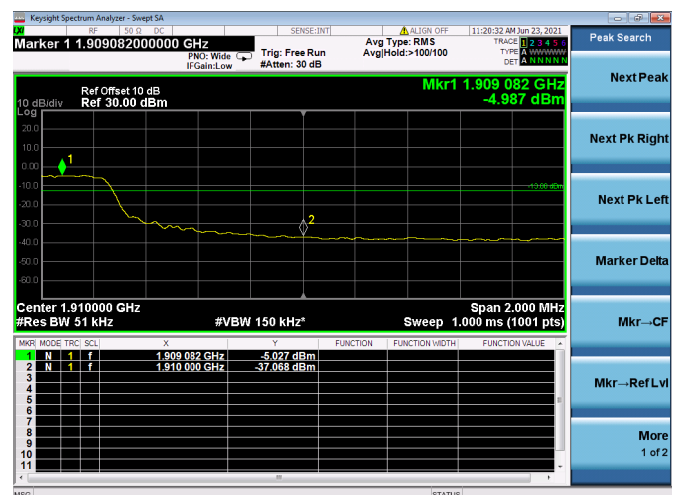

Channel Bandwidth:10MHz

Low 1RB

High 1RB

Low FULL RB

High FULL RB

LTE ULCA_2A-12A PCC(2A)

Channel Bandwidth:15MHz

Low 1RB

High 1RB

Low FULL RB

High FULL RB

LTE ULCA_2A-12A PCC(2A)

Channel Bandwidth:20MHz

Low 1RB

High 1RB

Low FULL RB