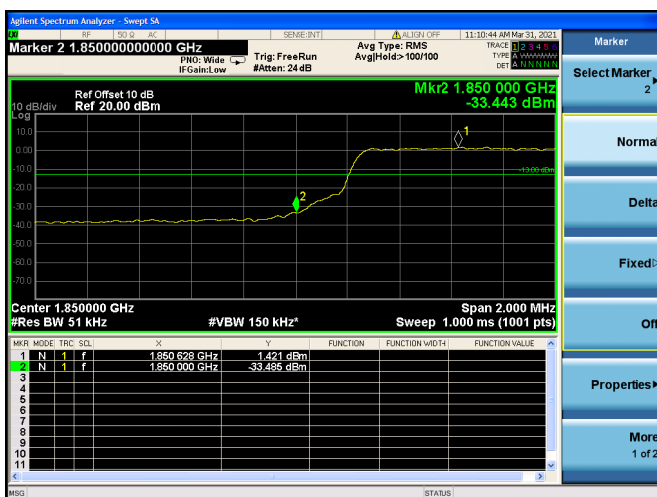

Low 1RB

High 1RB

Low FULL RB

High FULL RB

LTE ULCA_2A-4A PCC(2A)

Channel Bandwidth: 5MHz

Low 1RB

High 1RB

Low FULL RB

High FULL RB

LTE ULCA_2A-4A PCC(2A)

Channel Bandwidth:5MHz

Low 1RB

High 1RB

Low FULL RB

High FULL RB

LTE ULCA_2A-4A PCC(2A)

Channel Bandwidth:10MHz

Low 1RB

High 1RB

Low FULL RB

High FULL RB

LTE ULCA_2A-4A PCC(2A)

Channel Bandwidth: 15MHz

Low 1RB

High 1RB

Low FULL RB

High FULL RB

LTE ULCA_2A-4A PCC(2A)

Channel Bandwidth:20MHz

Low 1RB

High 1RB