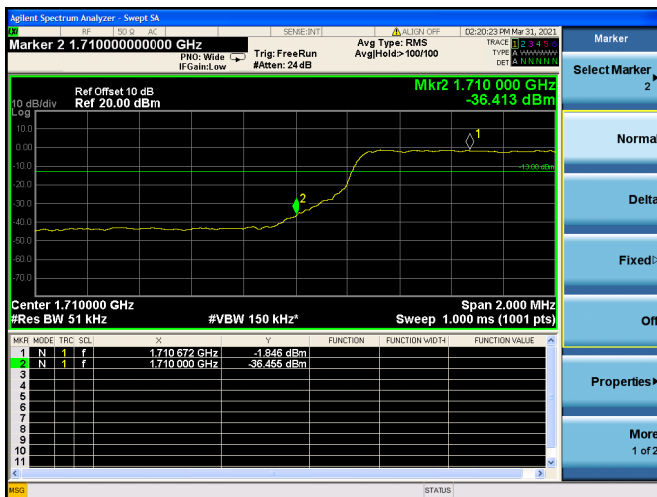

Low 1RB

High 1RB

Low FULL RB

High FULL RB

LTE ULCA_2A-66A PCC(2A)

Channel Bandwidth:20MHz

Low 1RB

High 1RB

Low FULL RB

High FULL RB

LTE ULCA_2A-66A SCC(66A)

Channel Bandwidth:5MHz

Low 1RB

High 1RB

Low FULL RB

High FULL RB

LTE ULCA_2A-66A SCC(66A)

Channel Bandwidth:10MHz

Low 1RB

High 1RB

Low FULL RB

High FULL RB

LTE ULCA_2A-66A SCC(66A)

Channel Bandwidth:15MHz