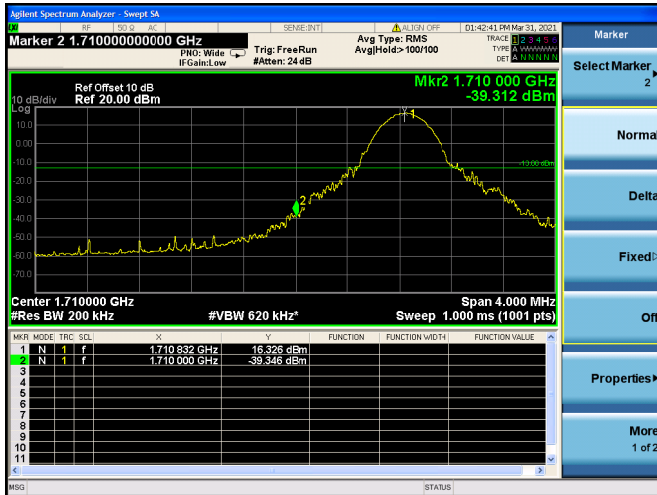

Low FULL RB

High FULL RB

LTE ULCA_2A-4A SCC(4A)

Channel Bandwidth:5MHz

Low 1RB

High 1RB

Low FULL RB

High FULL RB

LTE ULCA_2A-4A SCC(4A)

Channel Bandwidth:10MHz

Low 1RB

High 1RB

Low FULL RB

High FULL RB

LTE ULCA_2A-4A SCC(4A)

Channel Bandwidth:15MHz

Low 1RB

High 1RB

Low FULL RB

High FULL RB

LTE ULCA_2A-4A SCC(4A)

Channel Bandwidth:20MHz

Low 1RB

High 1RB

Low FULL RB

High FULL RB

LTE ULCA_2A-5A PCC(2A)

Channel Bandwidth:5MHz

Low 1RB

High 1RB

Low FULL RB

High FULL RB