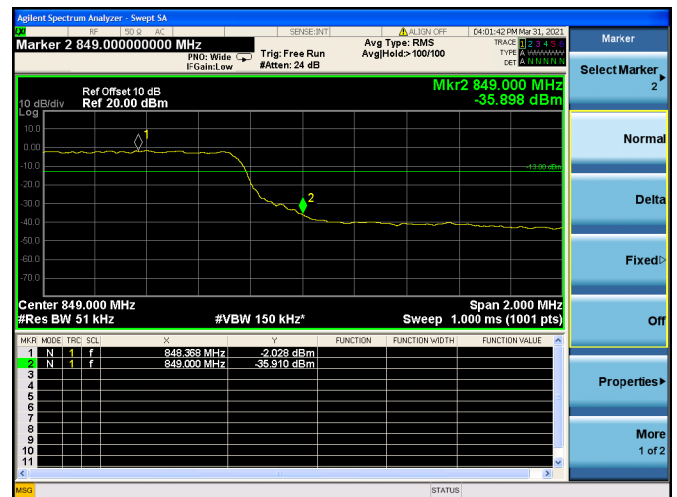

Low 1RB

High 1RB

Low FULL RB

High FULL RB

LTE ULCA_2A-5A PCC(2A)

Channel Bandwidth:20MHz

Low 1RB

High 1RB

Low FULL RB

High FULL RB

LTE ULCA_2A-5A SCC(5A)

Channel Bandwidth:5MHz

Low 1RB

High 1RB

Low FULL RB

High FULL RB

LTE ULCA_2A-5A SCC(5A)

Channel Bandwidth:10MHz

Low 1RB

High 1RB

Low FULL RB

High FULL RB

LTE ULCA_2A-13A PCC(2A)

Channel Bandwidth:5MHz

Low 1RB

High 1RB

LTE ULCA_2A-5A SCC(5A)

Channel Bandwidth:10MHz

Low 1RB

High 1RB

Low FULL RB

High FULL RB