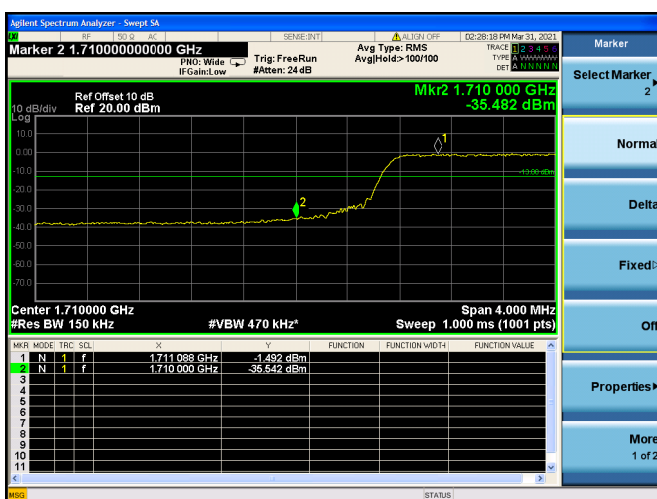

Low FULL RB

High FULL RB

LTE ULCA_2A-66A SCC(66A)

Channel Bandwidth:5MHz

Low 1RB

High 1RB

Low FULL RB

High FULL RB

LTE ULCA_2A-66A SCC(66A)

Channel Bandwidth:10MHz

Low 1RB

High 1RB

Low FULL RB

High FULL RB

LTE ULCA_2A-66A SCC(66A)

Channel Bandwidth:15MHz

Low 1RB

High 1RB

Low FULL RB

High FULL RB