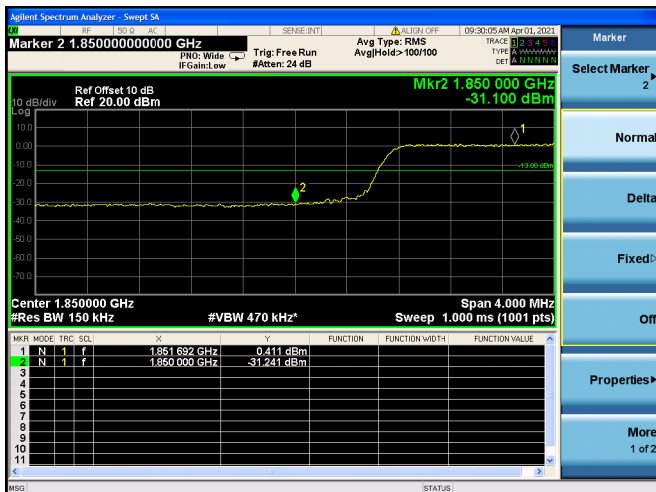

High 1RB

Low FULL RB

High FULL RB

LTE ULCA_2A-13A PCC(2A)

Channel Bandwidth:10MHz

Low 1RB

High 1RB

Low FULL RB

High FULL RB

LTE ULCA_2A-13A PCC(2A)

Channel Bandwidth:15MHz

Low 1RB

High 1RB

Low FULL RB

High FULL RB

LTE ULCA_2A-13A PCC(2A)

Channel Bandwidth:20MHz

Low 1RB

High 1RB

Low FULL RB

High FULL RB

LTE ULCA_2A-13A SCC(13A)

Channel Bandwidth:10MHz

Low 1RB