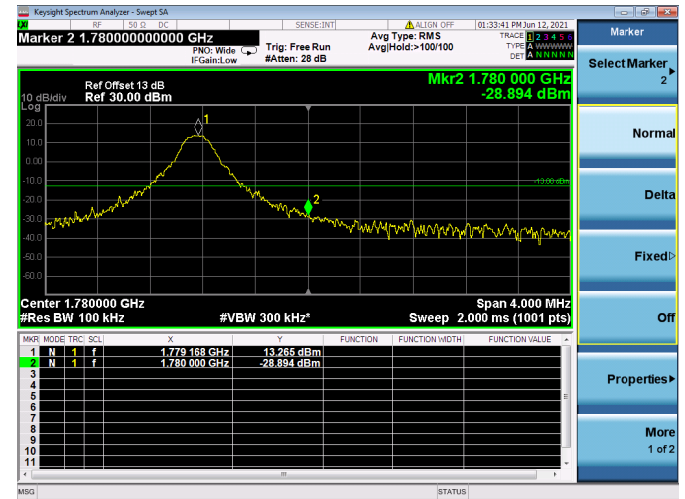

LTE Band 66B

Channel Bandwidth: 10MHz+10MHz

Low 1RB

High 1RB

Low FULL RB

High FULL RB

LTE Band 66B

Channel Bandwidth: 15MHz+5MHz

Low 1RB

High 1RB

Low FULL RB

High FULL RB

LTE ULCA_2A-4A PCC(2A)

Channel Bandwidth: 5MHz

Low 1RB

High 1RB

Low FULL RB

High FULL RB

LTE ULCA_2A-4A PCC(2A)

Channel Bandwidth:5MHz

Low 1RB

High 1RB

Low FULL RB

High FULL RB

LTE ULCA_2A-4A PCC(2A)

Channel Bandwidth:10MHz

Low 1RB

High 1RB

Low FULL RB

High FULL RB

LTE ULCA_2A-4A PCC(2A)

Channel Bandwidth: 15MHz