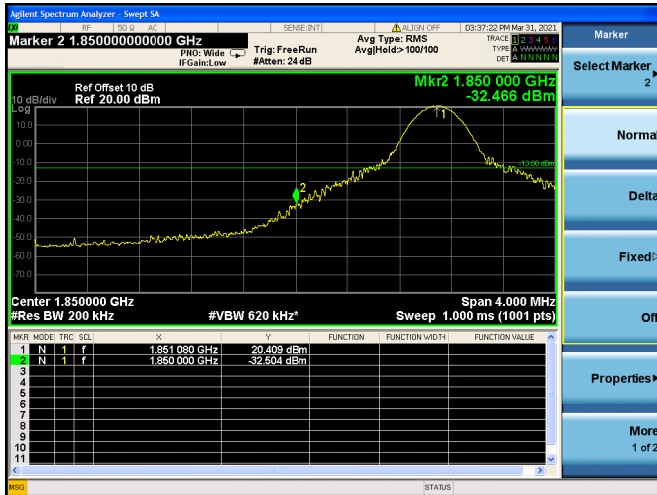

LTE ULCA_2A-5A PCC(2A)

Channel Bandwidth:10MHz

Low 1RB

High 1RB

Low FULL RB

High FULL RB

LTE ULCA_2A-5A PCC(2A)

Channel Bandwidth:15MHz

Low 1RB

High 1RB

Low FULL RB

High FULL RB

LTE ULCA_2A-5A PCC(2A)

Channel Bandwidth:20MHz

Low 1RB

High 1RB

Low FULL RB

High FULL RB

LTE ULCA_2A-5A SCC(5A)

Channel Bandwidth:5MHz

Low 1RB

High 1RB

Low FULL RB

High FULL RB

LTE ULCA_2A-5A SCC(5A)

Channel Bandwidth:10MHz

Low 1RB

High 1RB

Low FULL RB

High FULL RB

LTE ULCA_2A-13A PCC(2A)

Channel Bandwidth:5MHz