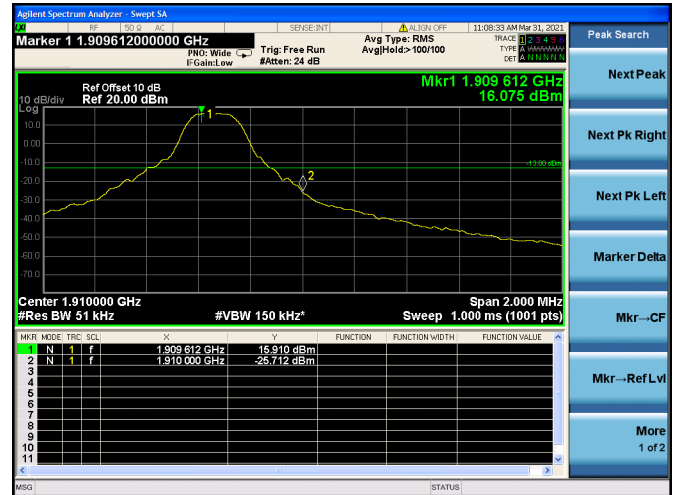

Low 1RB

High 1RB

Low FULL RB

High FULL RB

LTE ULCA_2A-4A PCC(2A)

Channel Bandwidth: 5MHz

Low 1RB

High 1RB

Low FULL RB

High FULL RB

LTE ULCA_2A-4A PCC(2A)

Channel Bandwidth:5MHz

Low 1RB

High 1RB

Low FULL RB

High FULL RB

LTE ULCA_2A-4A PCC(2A)

Channel Bandwidth:10MHz

Low 1RB

High 1RB

Low FULL RB

High FULL RB

LTE ULCA_2A-4A PCC(2A)

Channel Bandwidth: 15MHz

Low 1RB

High 1RB

Low FULL RB

High FULL RB

LTE ULCA_2A-4A PCC(2A)

Channel Bandwidth:20MHz

Low 1RB

High 1RB