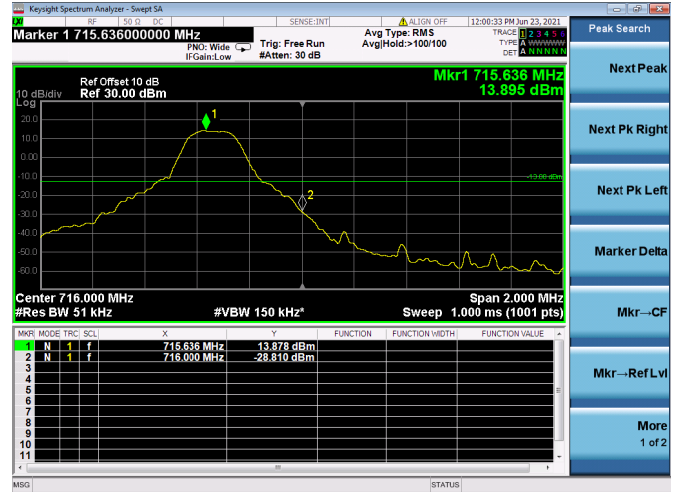

High 1RB

Low FULL RB

High FULL RB

LTE ULCA_2A-12A PCC(2A)

Channel Bandwidth:20MHz

Low 1RB

High 1RB

Low FULL RB

High FULL RB

LTE ULCA_2A-12A SCC(12A)

Channel Bandwidth:5MHz

Low 1RB

High 1RB

Low FULL RB

High FULL RB

LTE ULCA_2A-12A SCC(12A)

Channel Bandwidth:10MHz

Low 1RB

High 1RB

Low FULL RB

High FULL RB

LTE ULCA_2A-13A PCC(2A)

Channel Bandwidth:5MHz

Low 1RB

High 1RB

Low FULL RB

High FULL RB

LTE ULCA_2A-13A PCC(2A)

Channel Bandwidth:10MHz

Low 1RB

High 1RB

Low FULL RB