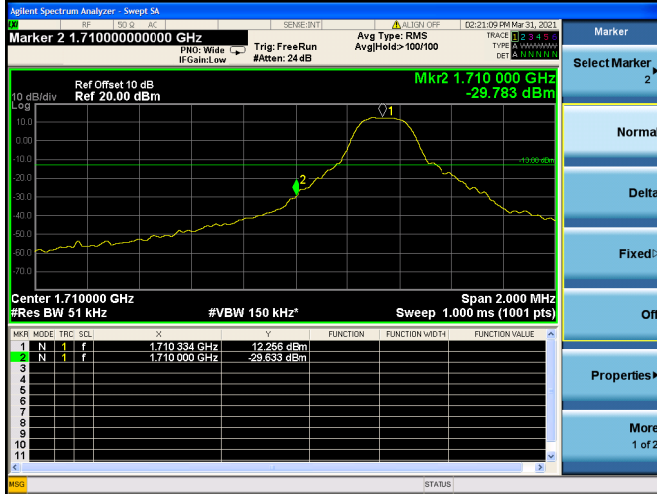

Low 1RB

High 1RB

Low FULL RB

High FULL RB

LTE ULCA_2A-66A PCC(2A)

Channel Bandwidth:20MHz

Low 1RB

High 1RB

Low FULL RB

High FULL RB

LTE ULCA_2A-66A SCC(66A)

Channel Bandwidth:5MHz

Low 1RB

High 1RB

Low FULL RB

High FULL RB

LTE ULCA_2A-66A SCC(66A)

Channel Bandwidth:10MHz

Low 1RB

High 1RB

Low FULL RB

High FULL RB

LTE ULCA_2A-66A SCC(66A)

Channel Bandwidth:15MHz