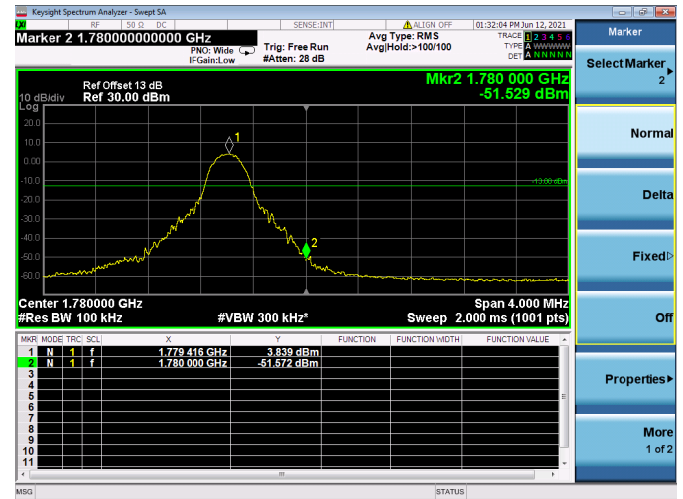

LTE Band 66B

Channel Bandwidth: 10MHz+10MHz

Low 1RB

High 1RB

Low FULL RB

High FULL RB

LTE Band 66B

Channel Bandwidth: 15MHz+5MHz

Low 1RB

High 1RB

Low FULL RB

High FULL RB

LTE ULCA_2A-4A PCC(2A)

Channel Bandwidth: 5MHz

Low 1RB

High 1RB

Low FULL RB

High FULL RB

LTE ULCA_2A-4A PCC(2A)

Channel Bandwidth:5MHz

Low 1RB

High 1RB

Low FULL RB

High FULL RB

LTE ULCA_2A-4A PCC(2A)

Channel Bandwidth:10MHz

Low 1RB

High 1RB

Low FULL RB

High FULL RB

LTE ULCA_2A-4A PCC(2A)

Channel Bandwidth: 15MHz