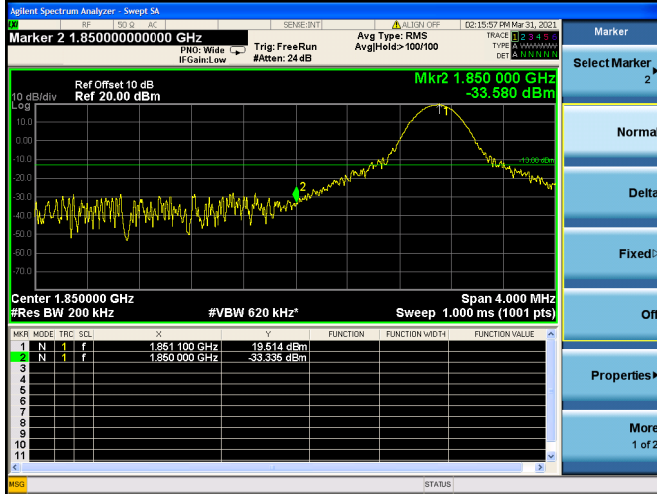

LTE ULCA_2A-66A PCC(2A)

Channel Bandwidth:10MHz

Low 1RB

High 1RB

Low FULL RB

High FULL RB

LTE ULCA_2A-66A PCC(2A)

Channel Bandwidth:15MHz

Low 1RB

High 1RB

Low FULL RB

High FULL RB

LTE ULCA_2A-66A PCC(2A)

Channel Bandwidth:20MHz

Low 1RB

High 1RB

Low FULL RB

High FULL RB

LTE ULCA_2A-66A SCC(66A)

Channel Bandwidth:5MHz

Low 1RB

High 1RB

Low FULL RB

High FULL RB

LTE ULCA_2A-66A SCC(66A)

Channel Bandwidth:10MHz

Low 1RB

High 1RB

Low FULL RB

High FULL RB

LTE ULCA_2A-66A SCC(66A)

Channel Bandwidth:15MHz