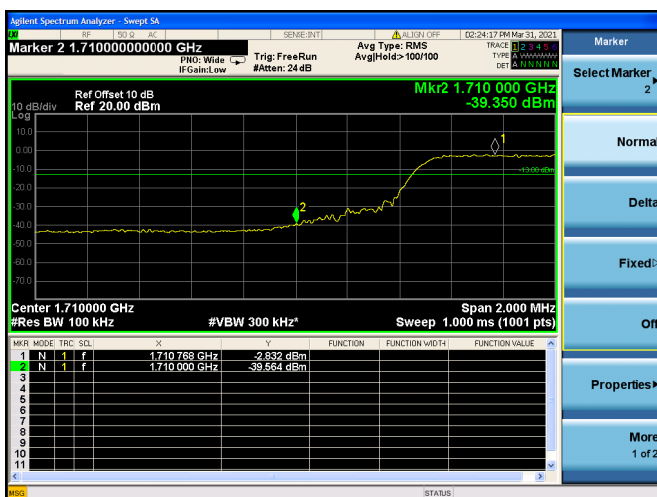

Low FULL RB

High FULL RB

LTE ULCA_2A-66A SCC(66A)

Channel Bandwidth:5MHz

Low 1RB

High 1RB

Low FULL RB

High FULL RB

LTE ULCA_2A-66A SCC(66A)

Channel Bandwidth:10MHz

Low 1RB

High 1RB

Low FULL RB

High FULL RB

LTE ULCA_2A-66A SCC(66A)

Channel Bandwidth:15MHz

Low 1RB

High 1RB

Low FULL RB

High FULL RB