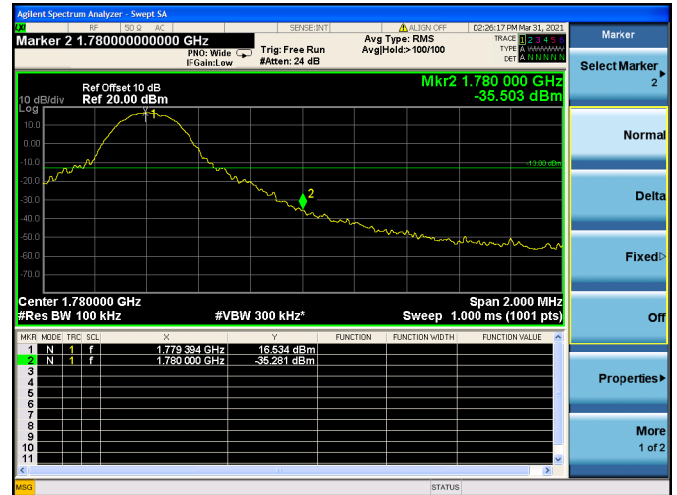

Low 1RB

High 1RB

Low FULL RB

High FULL RB

LTE ULCA_2A-66A PCC(2A)

Channel Bandwidth:20MHz

Low 1RB

High 1RB

Low FULL RB

High FULL RB

LTE ULCA_2A-66A SCC(66A)

Channel Bandwidth:5MHz

Low 1RB

High 1RB

Low FULL RB

High FULL RB

LTE ULCA_2A-66A SCC(66A)

Channel Bandwidth:10MHz

Low 1RB

High 1RB

Low FULL RB

High FULL RB

LTE ULCA_2A-66A SCC(66A)

Channel Bandwidth:15MHz