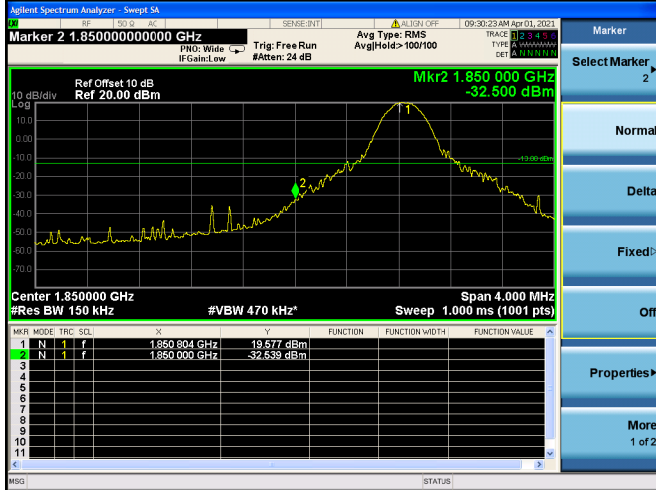

High 1RB

Low FULL RB

High FULL RB

LTE ULCA_2A-13A PCC(2A)

Channel Bandwidth:10MHz

Low 1RB

High 1RB

Low FULL RB

High FULL RB

LTE ULCA_2A-13A PCC(2A)

Channel Bandwidth:15MHz

Low 1RB

High 1RB

Low FULL RB

High FULL RB

LTE ULCA_2A-13A PCC(2A)

Channel Bandwidth:20MHz

Low 1RB

High 1RB

Low FULL RB

High FULL RB

LTE ULCA_2A-13A SCC(13A)

Channel Bandwidth:10MHz

Low 1RB