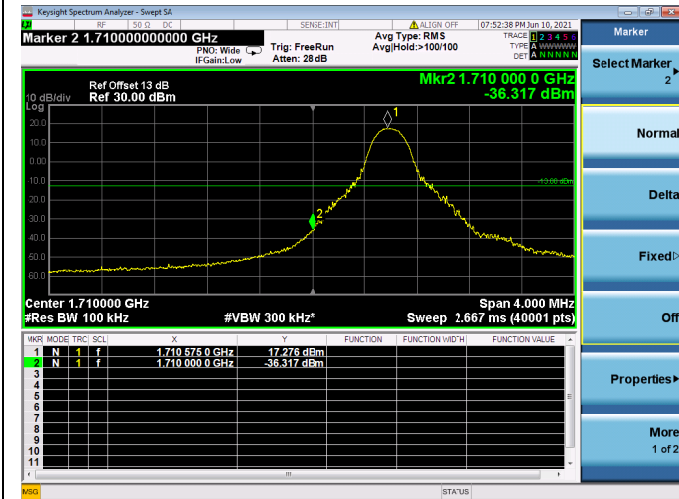

LTE Band 66B

Channel Bandwidth: 10MHz+10MHz

Low 1RB

High 1RB

Low FULL RB

High FULL RB

LTE Band 66B

Channel Bandwidth: 15MHz+5MHz

Low 1RB

High 1RB

Low FULL RB

High FULL RB

LTE ULCA_2A-4A PCC(2A)

Channel Bandwidth: 5MHz

Low 1RB

High 1RB

Low FULL RB

High FULL RB

LTE ULCA_2A-4A PCC(2A)

Channel Bandwidth:5MHz

Low 1RB

High 1RB

Low FULL RB

High FULL RB

LTE ULCA_2A-4A PCC(2A)

Channel Bandwidth:10MHz

Low 1RB

High 1RB

Low FULL RB

High FULL RB

LTE ULCA_2A-4A PCC(2A)

Channel Bandwidth: 15MHz