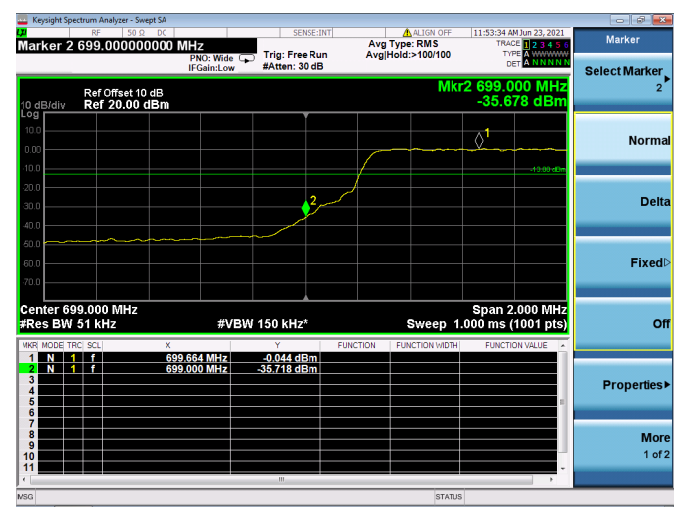

High 1RB

Low FULL RB

High FULL RB

LTE ULCA_2A-12A PCC(2A)

Channel Bandwidth:20MHz

Low 1RB

High 1RB

Low FULL RB

High FULL RB

LTE ULCA_2A-12A SCC(12A)

Channel Bandwidth:5MHz

Low 1RB

High 1RB

Low FULL RB

High FULL RB

LTE ULCA_2A-12A SCC(12A)

Channel Bandwidth:10MHz

Low 1RB

High 1RB

Low FULL RB

High FULL RB

LTE ULCA_2A-13A PCC(2A)

Channel Bandwidth:5MHz

Low 1RB

High 1RB

Low FULL RB

High FULL RB

LTE ULCA_2A-13A PCC(2A)

Channel Bandwidth:10MHz

Low 1RB

High 1RB

Low FULL RB