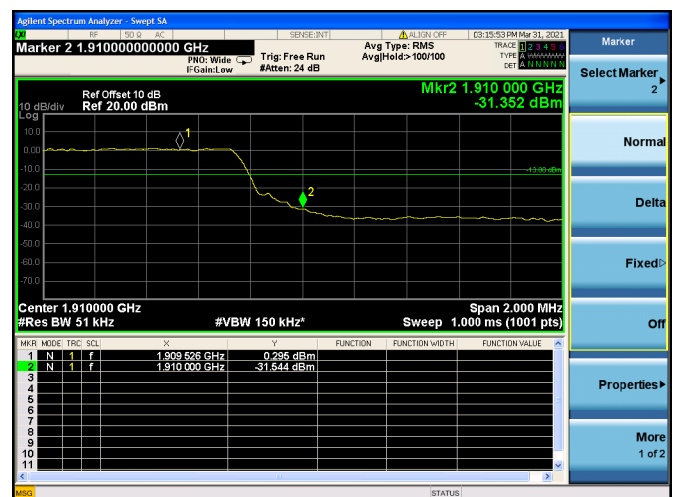

Low 1RB

High 1RB

Low FULL RB

High FULL RB

LTE ULCA_2A-4A SCC(4A)

Channel Bandwidth:20MHz

Low 1RB

High 1RB

Low FULL RB

High FULL RB

LTE ULCA_2A-5A PCC(2A)

Channel Bandwidth:5MHz

Low 1RB

High 1RB

Low FULL RB

High FULL RB

LTE ULCA_2A-5A PCC(2A)

Channel Bandwidth:10MHz

Low 1RB

High 1RB

Low FULL RB

High FULL RB

LTE ULCA_2A-5A PCC(2A)

Channel Bandwidth:15MHz

Low 1RB

High 1RB

Low FULL RB

High FULL RB

LTE ULCA_2A-5A PCC(2A)

Channel Bandwidth:20MHz

Low 1RB

High 1RB