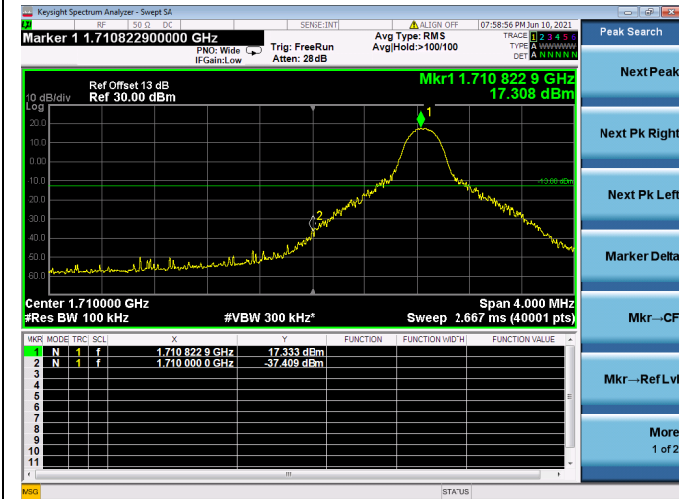

LTE Band 66B

Channel Bandwidth: 10MHz+10MHz

Low 1RB

High 1RB

Low FULL RB

High FULL RB

LTE Band 66B

Channel Bandwidth: 15MHz+5MHz

Low 1RB

High 1RB

Low FULL RB

High FULL RB

LTE ULCA_2A-4A PCC(2A)

Channel Bandwidth: 5MHz

Low 1RB

High 1RB

Low FULL RB

High FULL RB

LTE ULCA_2A-4A PCC(2A)

Channel Bandwidth:5MHz

Low 1RB

High 1RB

Low FULL RB

High FULL RB

LTE ULCA_2A-4A PCC(2A)

Channel Bandwidth:10MHz

Low 1RB

High 1RB

Low FULL RB

High FULL RB

LTE ULCA_2A-4A PCC(2A)

Channel Bandwidth: 15MHz