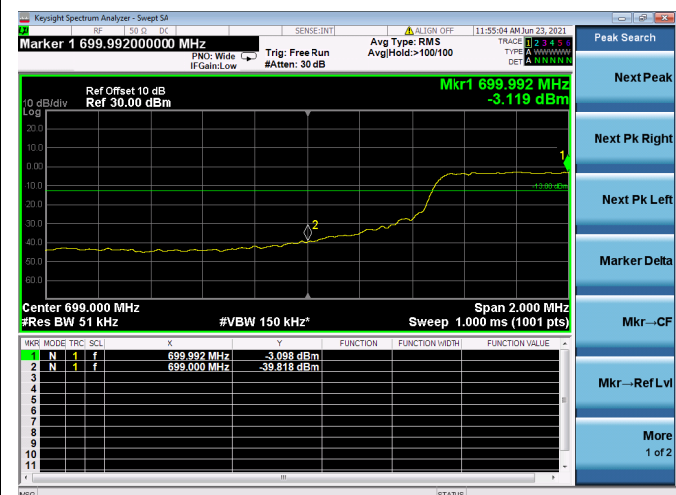

High FULL RB

LTE ULCA_2A-12A SCC(12A)

Channel Bandwidth:5MHz

Low 1RB

High 1RB

Low FULL RB

High FULL RB

LTE ULCA_2A-12A SCC(12A)

Channel Bandwidth:10MHz

Low 1RB

High 1RB

Low FULL RB

High FULL RB

LTE ULCA_2A-13A PCC(2A)

Channel Bandwidth:5MHz

Low 1RB

High 1RB

Low FULL RB

High FULL RB

LTE ULCA_2A-13A PCC(2A)

Channel Bandwidth:10MHz

Low 1RB

High 1RB

Low FULL RB