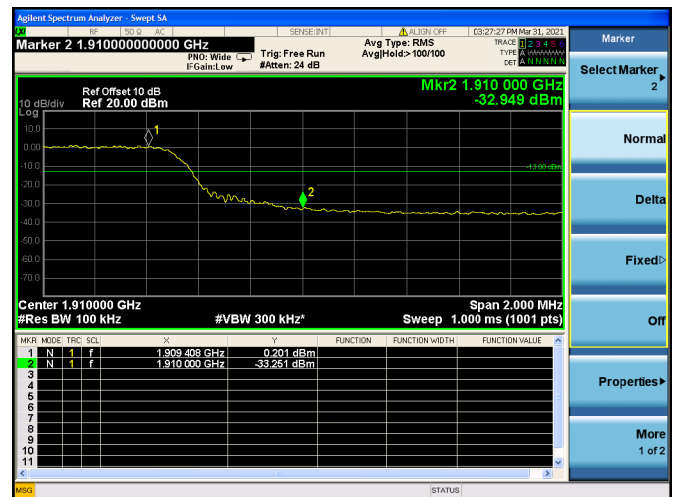

Low FULL RB

High FULL RB

LTE ULCA_2A-5A PCC(2A)

Channel Bandwidth:5MHz

Low 1RB

High 1RB

Low FULL RB

High FULL RB

LTE ULCA_2A-5A PCC(2A)

Channel Bandwidth:10MHz

Low 1RB

High 1RB

Low FULL RB

High FULL RB

LTE ULCA_2A-5A PCC(2A)

Channel Bandwidth:15MHz

Low 1RB

High 1RB

Low FULL RB

High FULL RB

LTE ULCA_2A-5A PCC(2A)

Channel Bandwidth:20MHz

Low 1RB

High 1RB

Low FULL RB

High FULL RB

LTE ULCA_2A-5A SCC(5A)

Channel Bandwidth:5MHz

Low 1RB

High 1RB

Low FULL RB

High FULL RB