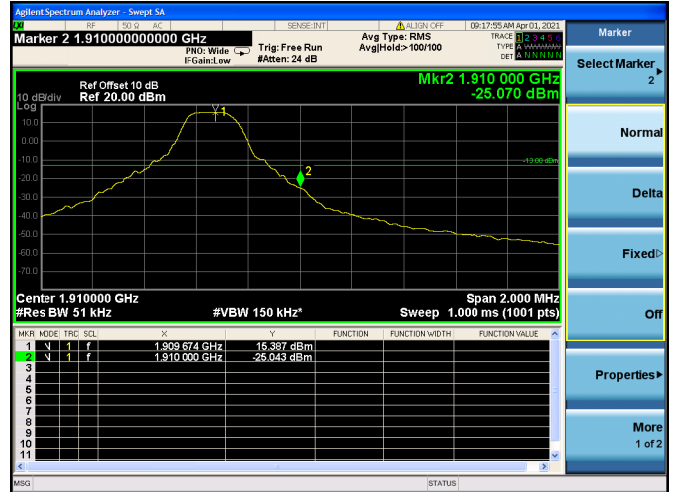

High FULL RB

LTE ULCA_2A-12A SCC(12A)

Channel Bandwidth:5MHz

Low 1RB

High 1RB

Low FULL RB

High FULL RB

LTE ULCA_2A-12A SCC(12A)

Channel Bandwidth:10MHz

Low 1RB

High 1RB

Low FULL RB

High FULL RB

LTE ULCA_2A-13A PCC(2A)

Channel Bandwidth:5MHz

Low 1RB

High 1RB

Low FULL RB

High FULL RB

LTE ULCA_2A-13A PCC(2A)

Channel Bandwidth:10MHz

Low 1RB

High 1RB

Low FULL RB