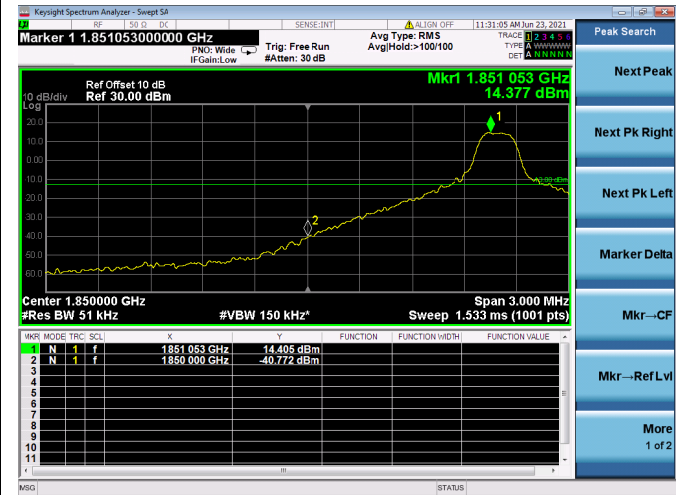

Channel Bandwidth:10MHz

Low 1RB

High 1RB

Low FULL RB

High FULL RB

LTE ULCA_2A-12A PCC(2A)

Channel Bandwidth:15MHz

Low 1RB

High 1RB

Low FULL RB

High FULL RB

LTE ULCA_2A-12A PCC(2A)

Channel Bandwidth:20MHz

Low 1RB

High 1RB

Low FULL RB

High FULL RB

LTE ULCA_2A-12A SCC(12A)

Channel Bandwidth:5MHz

Low 1RB

High 1RB

Low FULL RB

High FULL RB

LTE ULCA_2A-12A SCC(12A)

Channel Bandwidth:10MHz

Low 1RB

High 1RB

Low FULL RB

High FULL RB

LTE ULCA_2A-13A PCC(2A)

Channel Bandwidth:5MHz

Low 1RB