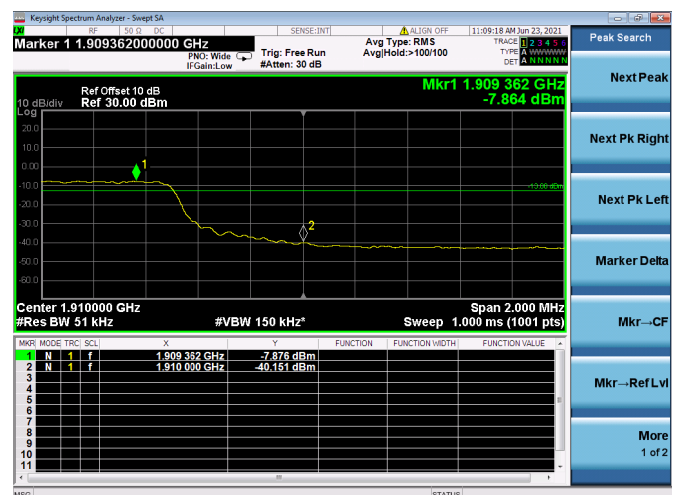

REPORT No.: SZ21010262W03

LTE ULCA_2A-12A PCC(2A)

Channel Bandwidth:5MHz

Low 1RB

High 1RB

Low FULL RB

High FULL RB

LTE ULCA_2A-12A PCC(2A)

Channel Bandwidth:10MHz

Low 1RB

High 1RB

Low FULL RB

High FULL RB

LTE ULCA_2A-12A PCC(2A)

Channel Bandwidth:15MHz

Low 1RB

High 1RB

Low FULL RB

High FULL RB

LTE ULCA_2A-12A PCC(2A)

Channel Bandwidth:20MHz

Low 1RB

High 1RB

Low FULL RB