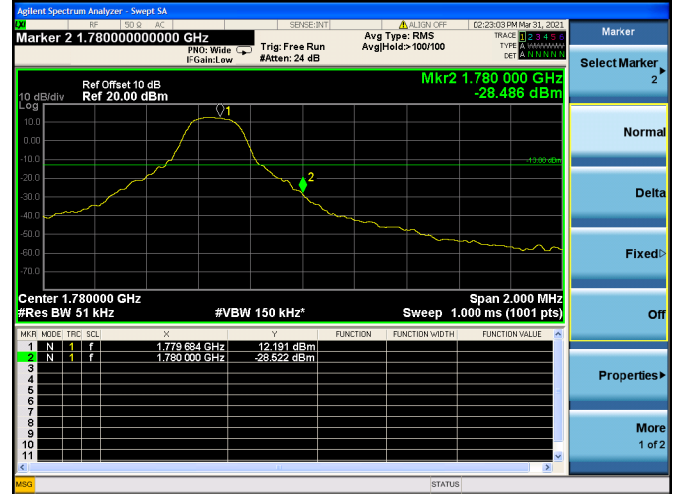

Low 1RB

High 1RB

Low FULL RB

High FULL RB

LTE ULCA_2A-66A PCC(2A)

Channel Bandwidth:20MHz

Low 1RB

High 1RB

Low FULL RB

High FULL RB

LTE ULCA_2A-66A SCC(66A)

Channel Bandwidth:5MHz

Low 1RB

High 1RB

Low FULL RB

High FULL RB

LTE ULCA_2A-66A SCC(66A)

Channel Bandwidth:10MHz

Low 1RB

High 1RB

Low FULL RB

High FULL RB

LTE ULCA_2A-66A SCC(66A)

Channel Bandwidth:15MHz