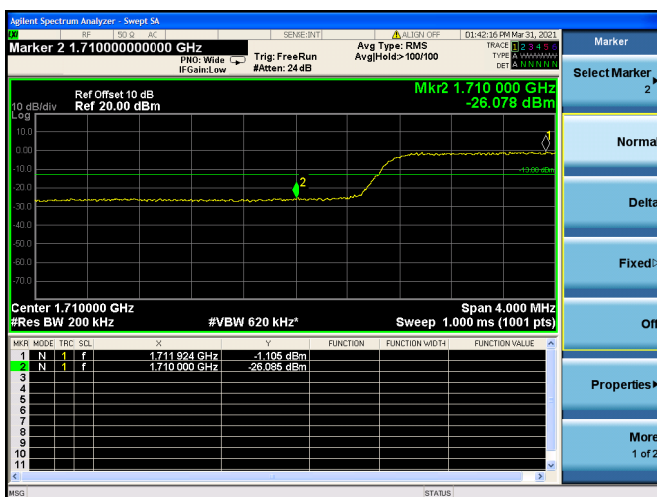

Low FULL RB

High FULL RB

LTE ULCA_2A-4A SCC(4A)

Channel Bandwidth:5MHz

Low 1RB

High 1RB

Low FULL RB

High FULL RB

LTE ULCA_2A-4A SCC(4A)

Channel Bandwidth:10MHz

Low 1RB

High 1RB

Low FULL RB

High FULL RB

LTE ULCA_2A-4A SCC(4A)

Channel Bandwidth:15MHz

Low 1RB

High 1RB

Low FULL RB

High FULL RB

LTE ULCA_2A-4A SCC(4A)

Channel Bandwidth:20MHz

Low 1RB

High 1RB

Low FULL RB

High FULL RB

LTE ULCA_2A-5A PCC(2A)

Channel Bandwidth:5MHz

Low 1RB

High 1RB

Low FULL RB

High FULL RB