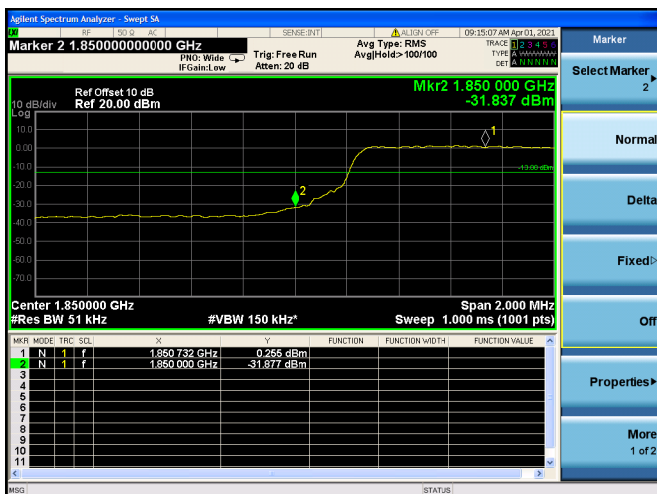

LTE ULCA_2A-5A SCC(5A)

Channel Bandwidth:10MHz

Low 1RB

High 1RB

Low FULL RB

High FULL RB

LTE ULCA_2A-13A PCC(2A)

Channel Bandwidth:5MHz

Low 1RB

High 1RB

LTE ULCA_2A-5A SCC(5A)

Channel Bandwidth:10MHz

Low 1RB

High 1RB

Low FULL RB

High FULL RB

REPORT No.: SZ21010262W03

LTE ULCA_2A-12A PCC(2A)

Channel Bandwidth:5MHz

Low 1RB

High 1RB

Low FULL RB

High FULL RB

LTE ULCA_2A-12A PCC(2A)

Channel Bandwidth:10MHz

Low 1RB

High 1RB

Low FULL RB

High FULL RB

LTE ULCA_2A-12A PCC(2A)

Channel Bandwidth:15MHz

Low 1RB