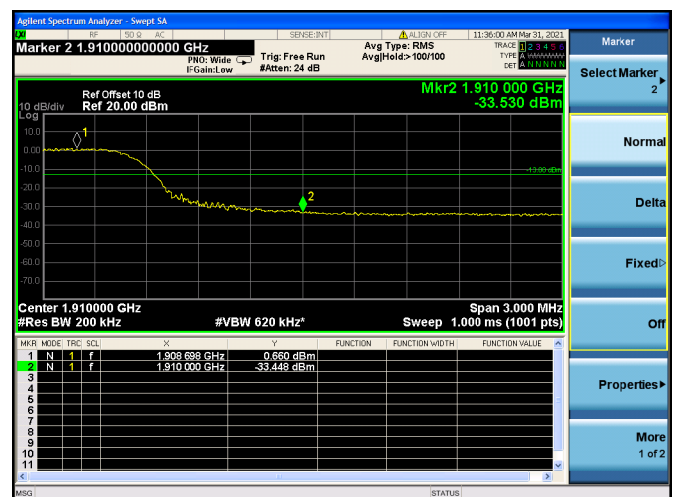

LTE ULCA_2A-4A PCC(2A)

Channel Bandwidth:10MHz

Low 1RB

High 1RB

Low FULL RB

High FULL RB

LTE ULCA_2A-4A PCC(2A)

Channel Bandwidth: 15MHz

Low 1RB

High 1RB

Low FULL RB

High FULL RB

LTE ULCA_2A-4A PCC(2A)

Channel Bandwidth:20MHz

Low 1RB

High 1RB

Low FULL RB

High FULL RB

LTE ULCA_2A-4A SCC(4A)

Channel Bandwidth:5MHz

Low 1RB

High 1RB

Low FULL RB

High FULL RB

LTE ULCA_2A-4A SCC(4A)

Channel Bandwidth:10MHz

Low 1RB

High 1RB

Low FULL RB

High FULL RB

LTE ULCA_2A-4A SCC(4A)

Channel Bandwidth:15MHz