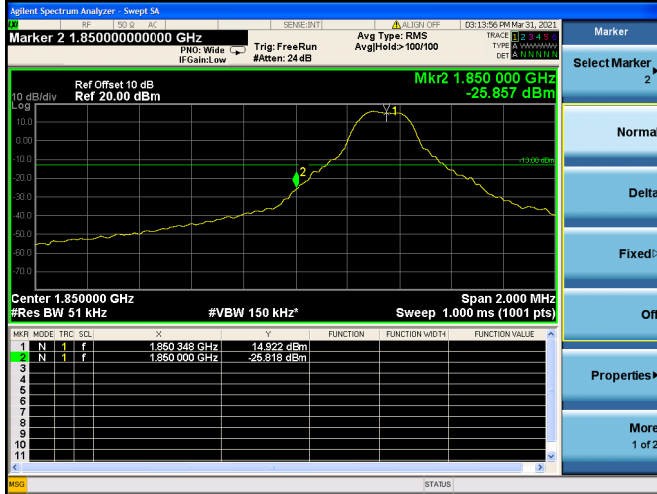

Low 1RB

High 1RB

Low FULL RB

High FULL RB

LTE ULCA_2A-4A SCC(4A)

Channel Bandwidth:20MHz

Low 1RB

High 1RB

Low FULL RB

High FULL RB

LTE ULCA_2A-5A PCC(2A)

Channel Bandwidth:5MHz

Low 1RB

High 1RB

Low FULL RB

High FULL RB

LTE ULCA_2A-5A PCC(2A)

Channel Bandwidth:10MHz

Low 1RB

High 1RB

Low FULL RB

High FULL RB

LTE ULCA_2A-5A PCC(2A)

Channel Bandwidth:15MHz

Low 1RB

High 1RB

Low FULL RB

High FULL RB

LTE ULCA_2A-5A PCC(2A)

Channel Bandwidth:20MHz

Low 1RB

High 1RB