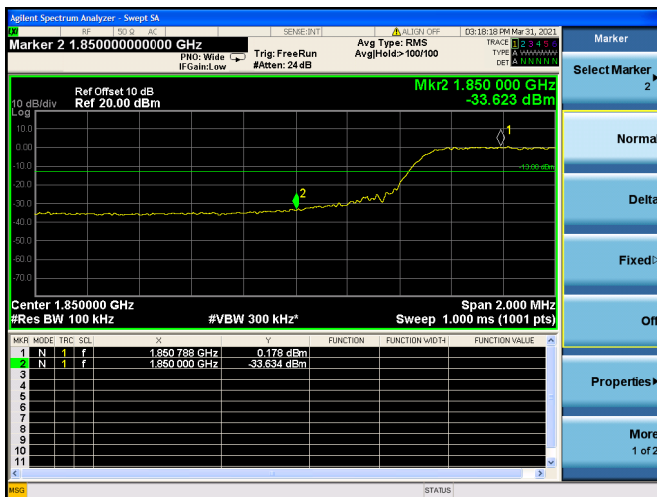

Low FULL RB

High FULL RB

LTE ULCA_2A-5A PCC(2A)

Channel Bandwidth:5MHz

Low 1RB

High 1RB

Low FULL RB

High FULL RB

LTE ULCA_2A-5A PCC(2A)

Channel Bandwidth:10MHz

Low 1RB

High 1RB

Low FULL RB

High FULL RB

LTE ULCA_2A-5A PCC(2A)

Channel Bandwidth:15MHz

Low 1RB

High 1RB

Low FULL RB

High FULL RB

LTE ULCA_2A-5A PCC(2A)

Channel Bandwidth:20MHz

Low 1RB

High 1RB

Low FULL RB

High FULL RB

LTE ULCA_2A-5A SCC(5A)

Channel Bandwidth:5MHz

Low 1RB

High 1RB

Low FULL RB

High FULL RB