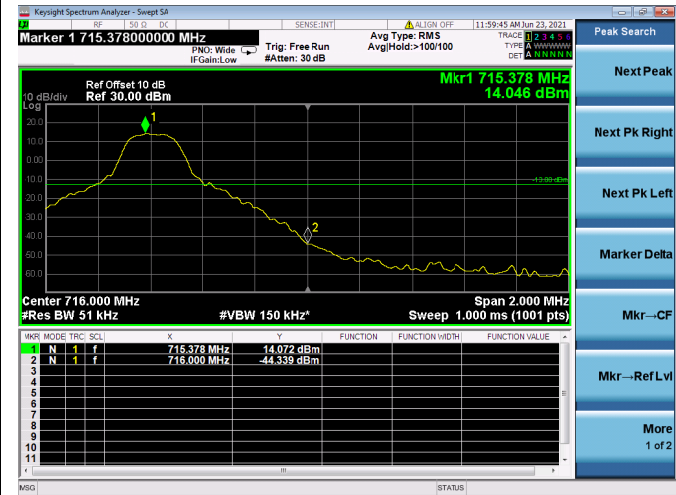

High 1RB

Low FULL RB

High FULL RB

LTE ULCA_2A-12A PCC(2A)

Channel Bandwidth:20MHz

Low 1RB

High 1RB

Low FULL RB

High FULL RB

LTE ULCA_2A-12A SCC(12A)

Channel Bandwidth:5MHz

Low 1RB

High 1RB

Low FULL RB

High FULL RB

LTE ULCA_2A-12A SCC(12A)

Channel Bandwidth:10MHz

Low 1RB

High 1RB

Low FULL RB

High FULL RB

LTE ULCA_2A-13A PCC(2A)

Channel Bandwidth:5MHz

Low 1RB

High 1RB

Low FULL RB

High FULL RB

LTE ULCA_2A-13A PCC(2A)

Channel Bandwidth:10MHz

Low 1RB

High 1RB

Low FULL RB