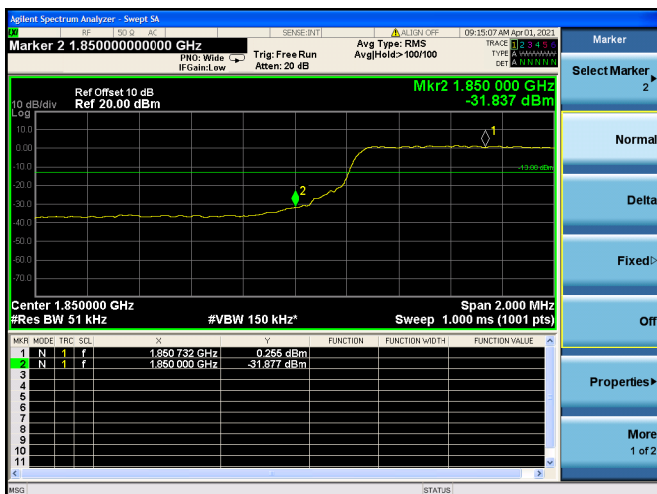

High FULL RB

LTE ULCA_2A-12A SCC(12A)

Channel Bandwidth:5MHz

Low 1RB

High 1RB

Low FULL RB

High FULL RB

LTE ULCA_2A-12A SCC(12A)

Channel Bandwidth:10MHz

Low 1RB

High 1RB

Low FULL RB

High FULL RB

LTE ULCA_2A-13A PCC(2A)

Channel Bandwidth:5MHz

Low 1RB

High 1RB

Low FULL RB

High FULL RB

LTE ULCA_2A-13A PCC(2A)

Channel Bandwidth:10MHz

Low 1RB

High 1RB

Low FULL RB

High FULL RB

LTE ULCA_2A-13A PCC(2A)

Channel Bandwidth:15MHz

Low 1RB

High 1RB

Low FULL RB

High FULL RB

LTE ULCA_2A-13A PCC(2A)