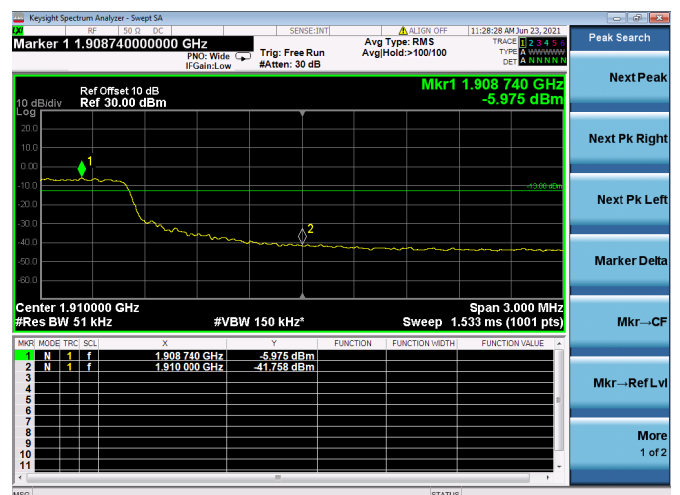

Channel Bandwidth:10MHz

Low 1RB

High 1RB

Low FULL RB

High FULL RB

LTE ULCA_2A-12A PCC(2A)

Channel Bandwidth:15MHz

Low 1RB

High 1RB

Low FULL RB

High FULL RB

LTE ULCA_2A-12A PCC(2A)

Channel Bandwidth:20MHz

Low 1RB

High 1RB

Low FULL RB

High FULL RB

LTE ULCA_2A-12A SCC(12A)

Channel Bandwidth:5MHz

Low 1RB

High 1RB

Low FULL RB

High FULL RB

LTE ULCA_2A-12A SCC(12A)

Channel Bandwidth:10MHz

Low 1RB

High 1RB

Low FULL RB

High FULL RB

LTE ULCA_2A-13A PCC(2A)

Channel Bandwidth:5MHz

Low 1RB