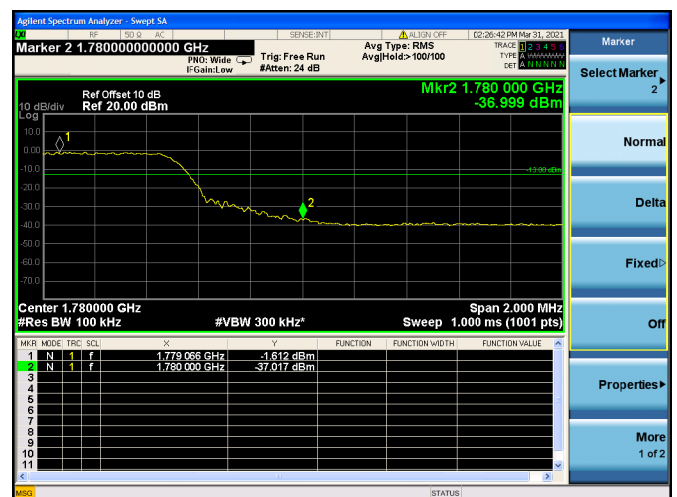

Low FULL RB

High FULL RB

LTE ULCA_2A-66A SCC(66A)

Channel Bandwidth:5MHz

Low 1RB

High 1RB

Low FULL RB

High FULL RB

LTE ULCA_2A-66A SCC(66A)

Channel Bandwidth:10MHz

Low 1RB

High 1RB

Low FULL RB

High FULL RB

LTE ULCA_2A-66A SCC(66A)

Channel Bandwidth:15MHz

Low 1RB

High 1RB

Low FULL RB

High FULL RB