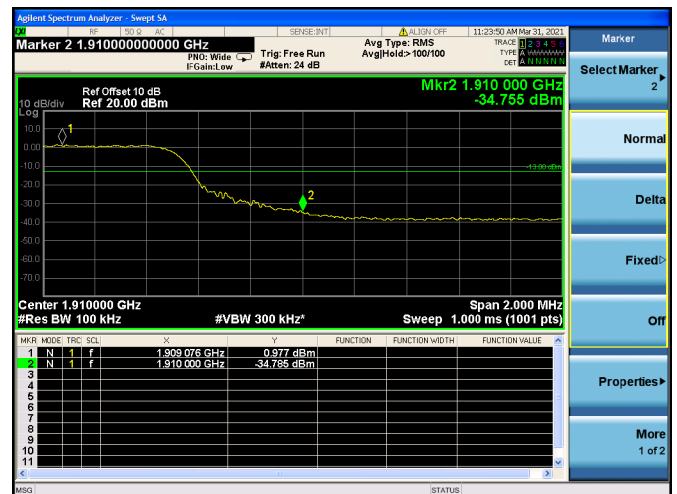

Low FULL RB

High FULL RB

LTE ULCA_2A-4A PCC(2A)

Channel Bandwidth:5MHz

Low 1RB

High 1RB

Low FULL RB

High FULL RB

LTE ULCA_2A-4A PCC(2A)

Channel Bandwidth:10MHz

Low 1RB

High 1RB

Low FULL RB

High FULL RB

LTE ULCA_2A-4A PCC(2A)

Channel Bandwidth: 15MHz

Low 1RB

High 1RB

Low FULL RB

High FULL RB

LTE ULCA_2A-4A PCC(2A)

Channel Bandwidth:20MHz

Low 1RB

High 1RB

Low FULL RB

High FULL RB

LTE ULCA_2A-4A SCC(4A)

Channel Bandwidth:5MHz

Low 1RB

High 1RB

Low FULL RB

High FULL RB