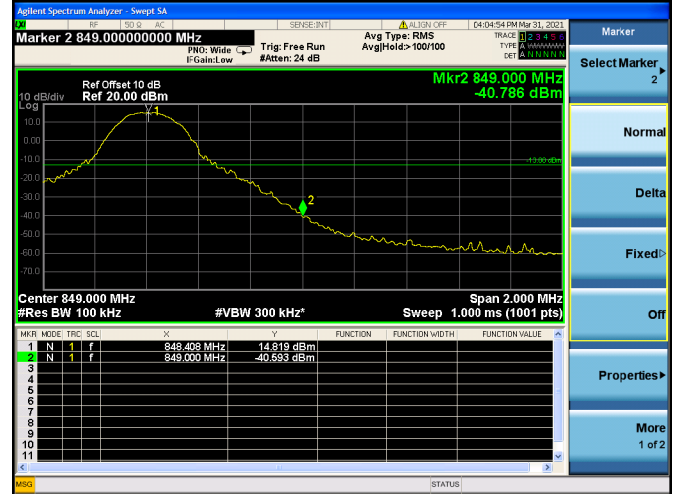

Low 1RB

High 1RB

Low FULL RB

High FULL RB

LTE ULCA_2A-5A PCC(2A)

Channel Bandwidth:20MHz

Low 1RB

High 1RB

Low FULL RB

High FULL RB

LTE ULCA_2A-5A SCC(5A)

Channel Bandwidth:5MHz

Low 1RB

High 1RB

Low FULL RB

High FULL RB

LTE ULCA_2A-5A SCC(5A)

Channel Bandwidth:10MHz

Low 1RB

High 1RB

Low FULL RB

High FULL RB

LTE ULCA_2A-13A PCC(2A)

Channel Bandwidth:5MHz

Low 1RB

High 1RB

LTE ULCA_2A-5A SCC(5A)

Channel Bandwidth:10MHz

Low 1RB

High 1RB

Low FULL RB

High FULL RB