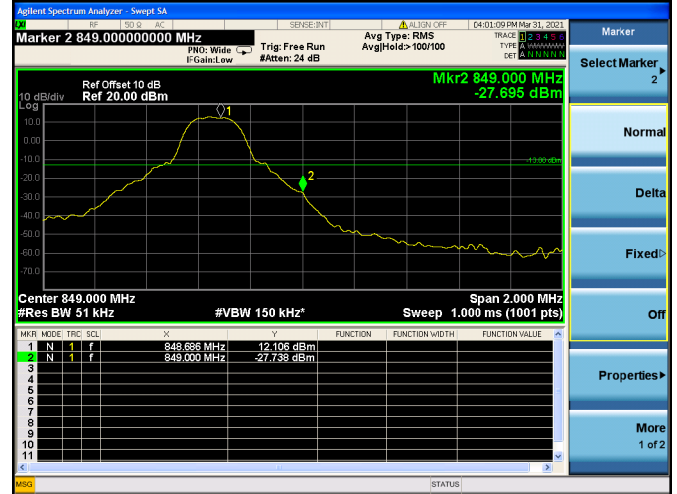

Low 1RB

High 1RB

Low FULL RB

High FULL RB

LTE ULCA_2A-5A PCC(2A)

Channel Bandwidth:20MHz

Low 1RB

High 1RB

Low FULL RB

High FULL RB

LTE ULCA_2A-5A SCC(5A)

Channel Bandwidth:5MHz

Low 1RB

High 1RB

Low FULL RB

High FULL RB

LTE ULCA_2A-5A SCC(5A)

Channel Bandwidth:10MHz

Low 1RB

High 1RB

Low FULL RB

High FULL RB

LTE ULCA_2A-13A PCC(2A)

Channel Bandwidth:5MHz

Low 1RB

High 1RB

LTE ULCA_2A-5A SCC(5A)

Channel Bandwidth:10MHz

Low 1RB

High 1RB

Low FULL RB

High FULL RB