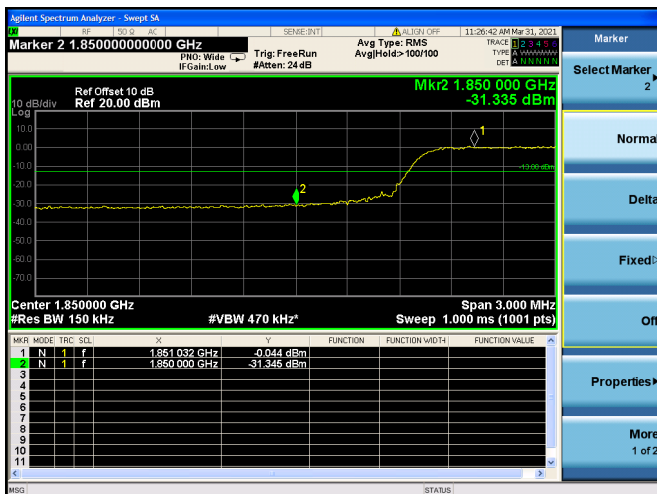

Low FULL RB

High FULL RB

LTE ULCA_2A-4A PCC(2A)

Channel Bandwidth:5MHz

Low 1RB

High 1RB

Low FULL RB

High FULL RB

LTE ULCA_2A-4A PCC(2A)

Channel Bandwidth:10MHz

Low 1RB

High 1RB

Low FULL RB

High FULL RB

LTE ULCA_2A-4A PCC(2A)

Channel Bandwidth: 15MHz

Low 1RB

High 1RB

Low FULL RB

High FULL RB

LTE ULCA_2A-4A PCC(2A)

Channel Bandwidth:20MHz

Low 1RB

High 1RB

Low FULL RB

High FULL RB

LTE ULCA_2A-4A SCC(4A)

Channel Bandwidth:5MHz

Low 1RB

High 1RB

Low FULL RB

High FULL RB