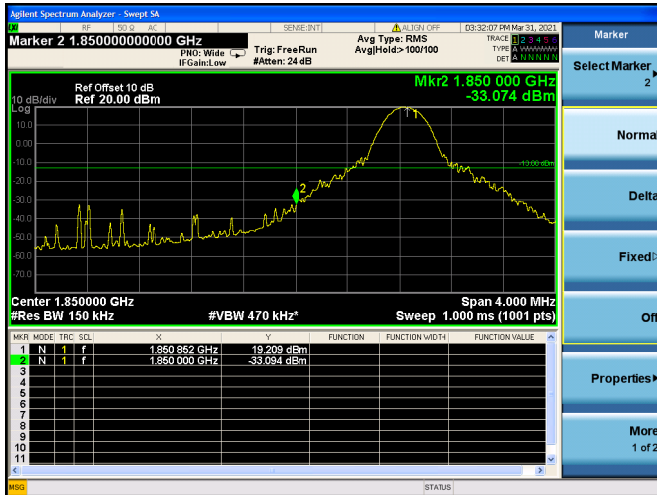

Low FULL RB

High FULL RB

LTE ULCA_2A-5A PCC(2A)

Channel Bandwidth:5MHz

Low 1RB

High 1RB

Low FULL RB

High FULL RB

LTE ULCA_2A-5A PCC(2A)

Channel Bandwidth:10MHz

Low 1RB

High 1RB

Low FULL RB

High FULL RB

LTE ULCA_2A-5A PCC(2A)

Channel Bandwidth:15MHz

Low 1RB

High 1RB

Low FULL RB

High FULL RB

LTE ULCA_2A-5A PCC(2A)

Channel Bandwidth:20MHz

Low 1RB

High 1RB

Low FULL RB

High FULL RB

LTE ULCA_2A-5A SCC(5A)

Channel Bandwidth:5MHz

Low 1RB

High 1RB

Low FULL RB

High FULL RB