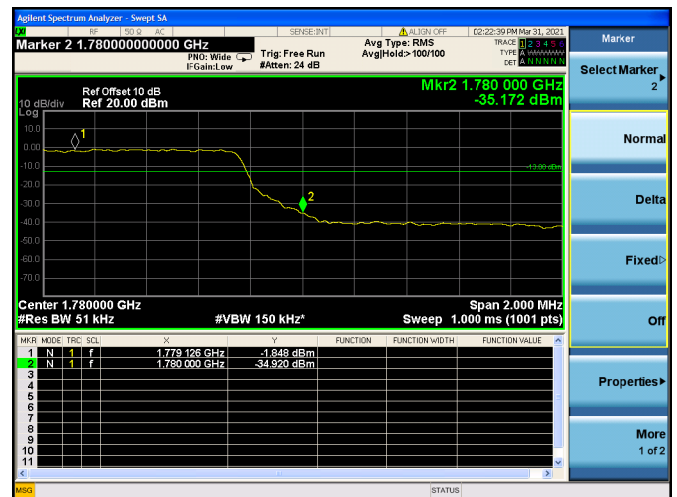

Low 1RB

High 1RB

Low FULL RB

High FULL RB

LTE ULCA_2A-66A PCC(2A)

Channel Bandwidth:20MHz

Low 1RB

High 1RB

Low FULL RB

High FULL RB

LTE ULCA_2A-66A SCC(66A)

Channel Bandwidth:5MHz

Low 1RB

High 1RB

Low FULL RB

High FULL RB

LTE ULCA_2A-66A SCC(66A)

Channel Bandwidth:10MHz

Low 1RB

High 1RB

Low FULL RB

High FULL RB

LTE ULCA_2A-66A SCC(66A)

Channel Bandwidth:15MHz