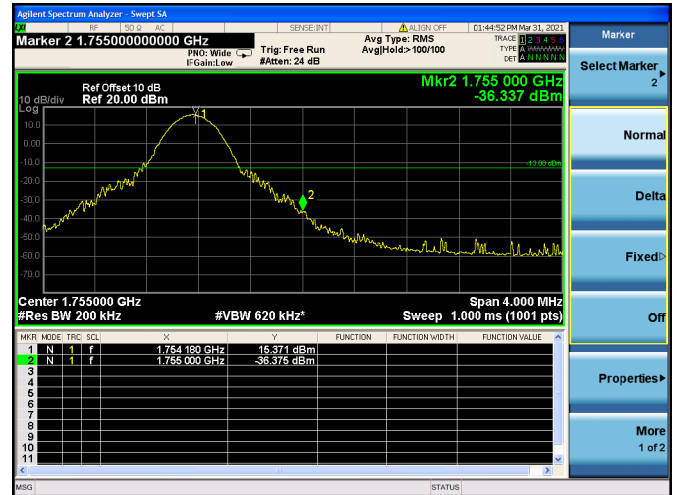

Low FULL RB

High FULL RB

LTE ULCA_2A-4A SCC(4A)

Channel Bandwidth:5MHz

Low 1RB

High 1RB

Low FULL RB

High FULL RB

LTE ULCA_2A-4A SCC(4A)

Channel Bandwidth:10MHz

Low 1RB

High 1RB

Low FULL RB

High FULL RB

LTE ULCA_2A-4A SCC(4A)

Channel Bandwidth:15MHz

Low 1RB

High 1RB

Low FULL RB

High FULL RB

LTE ULCA_2A-4A SCC(4A)

Channel Bandwidth:20MHz

Low 1RB

High 1RB

Low FULL RB

High FULL RB

LTE ULCA_2A-5A PCC(2A)

Channel Bandwidth:5MHz

Low 1RB

High 1RB

Low FULL RB

High FULL RB