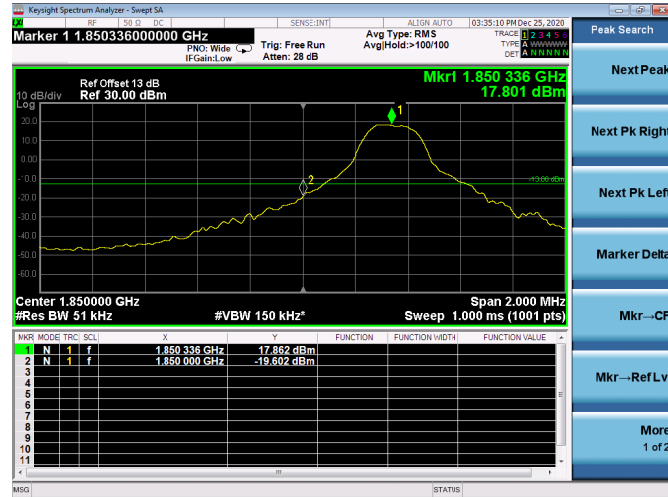

LTE Band 66B

Channel Bandwidth: 10MHz+10MHz

Low 1RB

High 1RB

Low FULL RB

High FULL RB

LTE Band 66B

Channel Bandwidth: 15MHz+5MHz

Low 1RB

High 1RB

Low FULL RB

High FULL RB

LTE ULCA_2A-4A PCC(2A)

Channel Bandwidth: 5MHz

Low 1RB

High 1RB

Low FULL RB

High FULL RB

LTE ULCA_2A-4A PCC(2A)

Channel Bandwidth:5MHz

Low 1RB

High 1RB

Low FULL RB

High FULL RB

LTE ULCA_2A-4A PCC(2A)

Channel Bandwidth:10MHz

Low 1RB

High 1RB

Low FULL RB

High FULL RB

LTE ULCA_2A-4A PCC(2A)

Channel Bandwidth: 15MHz