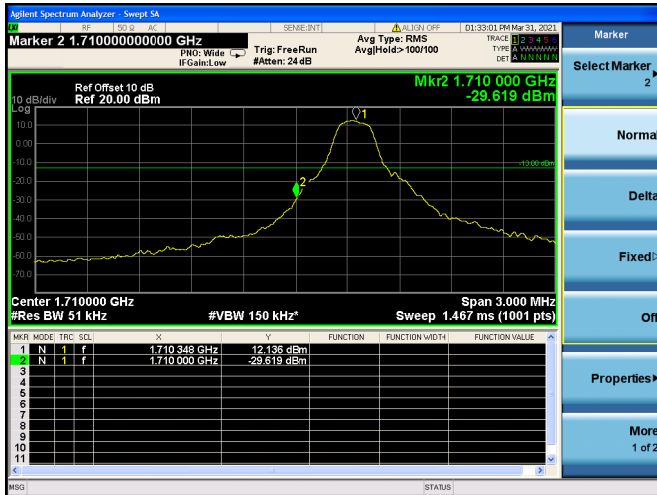

Low 1RB

High 1RB

Low FULL RB

High FULL RB

LTE ULCA_2A-4A PCC(2A)

Channel Bandwidth:20MHz

Low 1RB

High 1RB

Low FULL RB

High FULL RB

LTE ULCA_2A-4A SCC(4A)

Channel Bandwidth:5MHz

Low 1RB

High 1RB

Low FULL RB

High FULL RB

LTE ULCA_2A-4A SCC(4A)

Channel Bandwidth:10MHz

Low 1RB

High 1RB

Low FULL RB

High FULL RB

LTE ULCA_2A-4A SCC(4A)

Channel Bandwidth:15MHz

Low 1RB

High 1RB

Low FULL RB

High FULL RB

LTE ULCA_2A-4A SCC(4A)

Channel Bandwidth:20MHz

Low 1RB

High 1RB