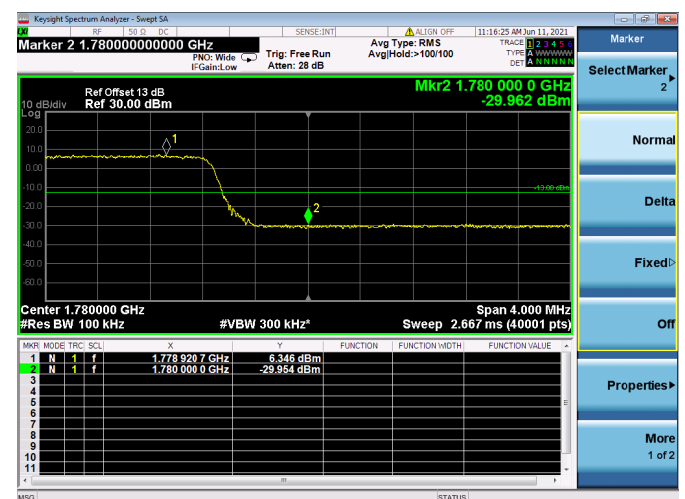

LTE Band 66B

Channel Bandwidth: 10MHz+10MHz

Low 1RB

High 1RB

Low FULL RB

High FULL RB

LTE Band 66B

Channel Bandwidth: 15MHz+5MHz

Low 1RB

High 1RB

Low FULL RB

High FULL RB

LTE ULCA_2A-4A PCC(2A)

Channel Bandwidth: 5MHz

Low 1RB

High 1RB

Low FULL RB

High FULL RB

LTE ULCA_2A-4A PCC(2A)

Channel Bandwidth:5MHz

Low 1RB

High 1RB

Low FULL RB

High FULL RB

LTE ULCA_2A-4A PCC(2A)

Channel Bandwidth:10MHz

Low 1RB

High 1RB

Low FULL RB

High FULL RB

LTE ULCA_2A-4A PCC(2A)

Channel Bandwidth: 15MHz