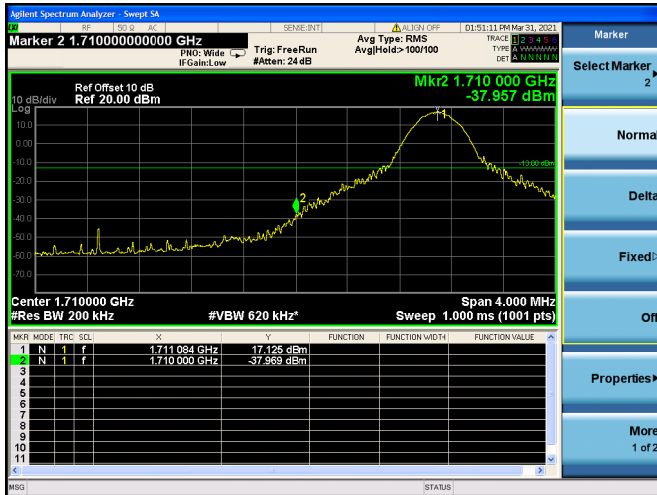

LTE ULCA_2A-4A SCC(4A)

Channel Bandwidth:10MHz

Low 1RB

High 1RB

Low FULL RB

High FULL RB

LTE ULCA_2A-4A SCC(4A)

Channel Bandwidth:15MHz

Low 1RB

High 1RB

Low FULL RB

High FULL RB

LTE ULCA_2A-4A SCC(4A)

Channel Bandwidth:20MHz

Low 1RB

High 1RB

Low FULL RB

High FULL RB

LTE ULCA_2A-5A PCC(2A)

Channel Bandwidth:5MHz

Low 1RB

High 1RB

Low FULL RB

High FULL RB

LTE ULCA_2A-5A PCC(2A)

Channel Bandwidth:10MHz

Low 1RB

High 1RB

Low FULL RB

High FULL RB

LTE ULCA_2A-5A PCC(2A)

Channel Bandwidth:15MHz