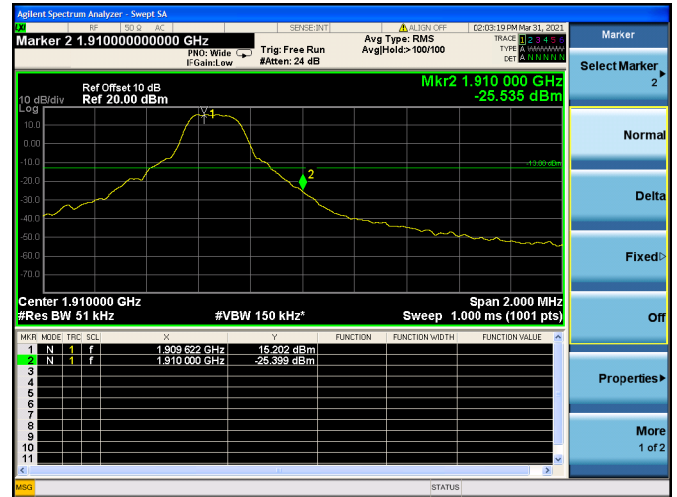

Channel Bandwidth:20MHz

Low 1RB

High 1RB

Low FULL RB

High FULL RB

LTE ULCA_2A-13A SCC(13A)

Channel Bandwidth:10MHz

Low 1RB

High 1RB

FULL RB

LTE ULCA_2A-66A PCC(2A)

Channel Bandwidth:5MHz

Low 1RB

High 1RB

Low FULL RB

High FULL RB

LTE ULCA_2A-66A PCC(2A)

Channel Bandwidth:10MHz

Low 1RB

High 1RB

Low FULL RB

High FULL RB

LTE ULCA_2A-66A PCC(2A)

Channel Bandwidth:15MHz