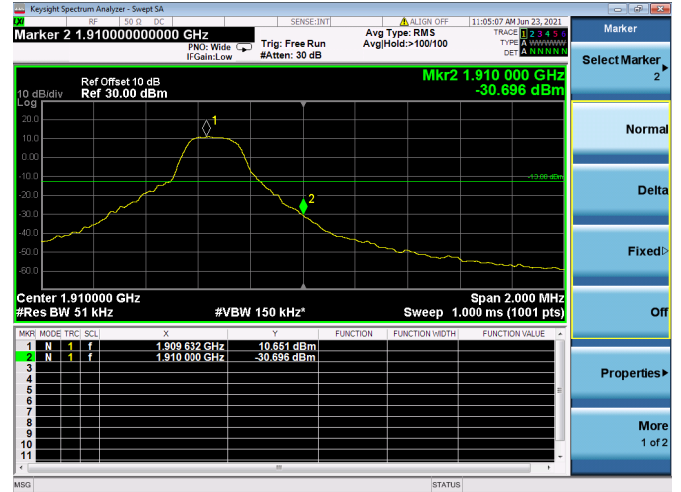

Low 1RB

High 1RB

LTE ULCA_2A-5A SCC(5A)

Channel Bandwidth:10MHz

Low 1RB

High 1RB

Low FULL RB

High FULL RB

REPORT No.: SZ21010262W03

LTE ULCA_2A-12A PCC(2A)

Channel Bandwidth:5MHz

Low 1RB

High 1RB

Low FULL RB

High FULL RB

LTE ULCA_2A-12A PCC(2A)

Channel Bandwidth:10MHz

Low 1RB

High 1RB

Low FULL RB

High FULL RB

LTE ULCA_2A-12A PCC(2A)

Channel Bandwidth:15MHz

Low 1RB

High 1RB

Low FULL RB

High FULL RB

LTE ULCA_2A-12A PCC(2A)

Channel Bandwidth:20MHz

Low 1RB

High 1RB

Low FULL RB