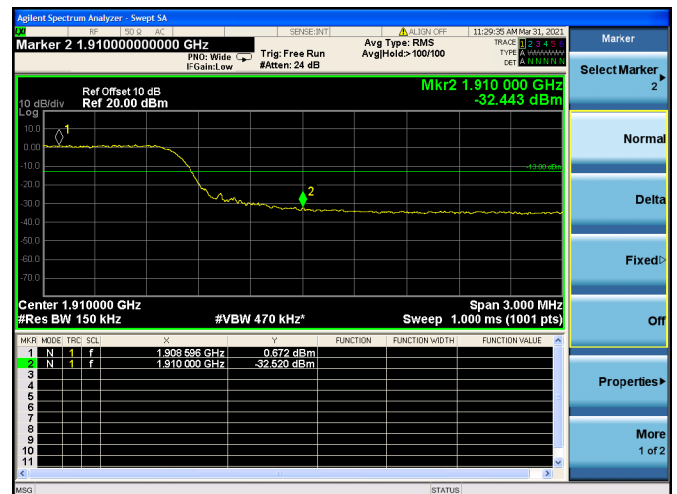

LTE ULCA_2A-4A PCC(2A)

Channel Bandwidth:10MHz

Low 1RB

High 1RB

Low FULL RB

High FULL RB

LTE ULCA_2A-4A PCC(2A)

Channel Bandwidth: 15MHz

Low 1RB

High 1RB

Low FULL RB

High FULL RB

LTE ULCA_2A-4A PCC(2A)

Channel Bandwidth:20MHz

Low 1RB

High 1RB

Low FULL RB

High FULL RB

LTE ULCA_2A-4A SCC(4A)

Channel Bandwidth:5MHz

Low 1RB

High 1RB

Low FULL RB

High FULL RB

LTE ULCA_2A-4A SCC(4A)

Channel Bandwidth:10MHz

Low 1RB

High 1RB

Low FULL RB

High FULL RB

LTE ULCA_2A-4A SCC(4A)

Channel Bandwidth:15MHz