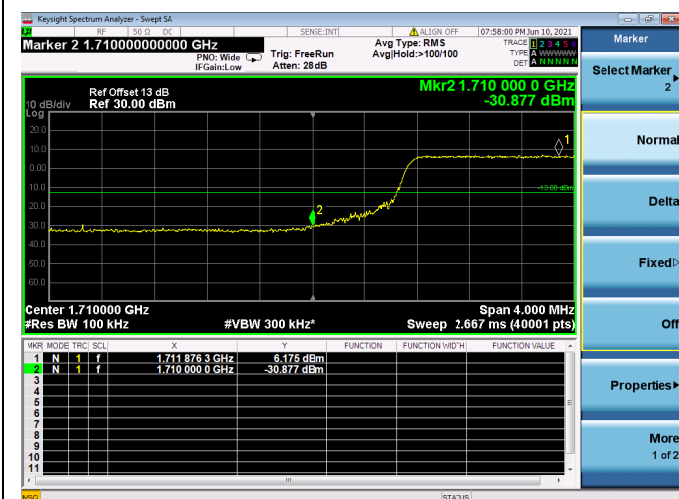

LTE Band 66B

Channel Bandwidth: 10MHz+10MHz

Low 1RB

High 1RB

Low FULL RB

High FULL RB

LTE Band 66B

Channel Bandwidth: 15MHz+5MHz

Low 1RB

High 1RB

Low FULL RB

High FULL RB

LTE ULCA_2A-4A PCC(2A)

Channel Bandwidth: 5MHz

Low 1RB

High 1RB

Low FULL RB

High FULL RB

LTE ULCA_2A-4A PCC(2A)

Channel Bandwidth:5MHz

Low 1RB

High 1RB

Low FULL RB

High FULL RB

LTE ULCA_2A-4A PCC(2A)

Channel Bandwidth:10MHz

Low 1RB

High 1RB

Low FULL RB

High FULL RB

LTE ULCA_2A-4A PCC(2A)

Channel Bandwidth: 15MHz