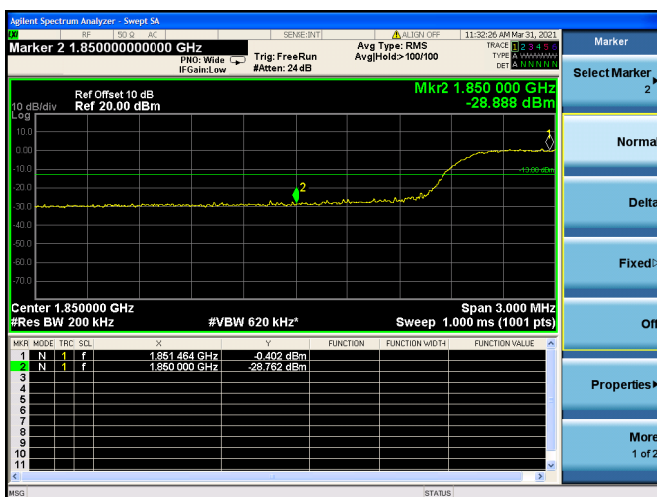

LTE ULCA_2A-4A PCC(2A)

Channel Bandwidth:10MHz

Low 1RB

High 1RB

Low FULL RB

High FULL RB

LTE ULCA_2A-4A PCC(2A)

Channel Bandwidth: 15MHz

Low 1RB

High 1RB

Low FULL RB

High FULL RB

LTE ULCA_2A-4A PCC(2A)

Channel Bandwidth:20MHz

Low 1RB

High 1RB

Low FULL RB

High FULL RB

LTE ULCA_2A-4A SCC(4A)

Channel Bandwidth:5MHz

Low 1RB

High 1RB

Low FULL RB

High FULL RB

LTE ULCA_2A-4A SCC(4A)

Channel Bandwidth:10MHz

Low 1RB

High 1RB

Low FULL RB

High FULL RB

LTE ULCA_2A-4A SCC(4A)

Channel Bandwidth:15MHz