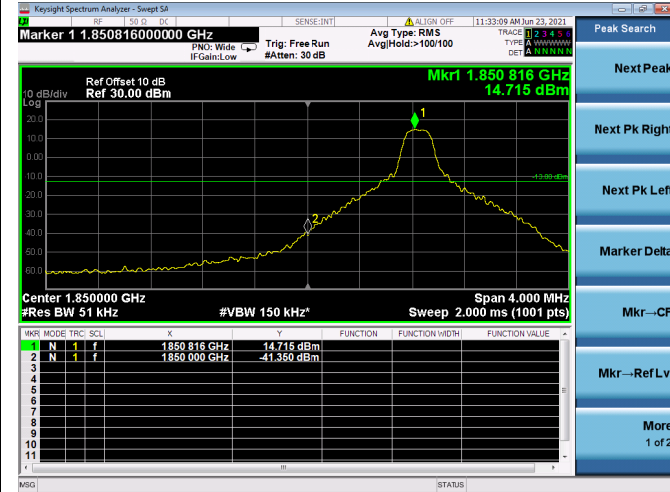

REPORT No.: SZ21010262W03

LTE ULCA_2A-12A PCC(2A)

Channel Bandwidth:5MHz

Low 1RB

High 1RB

Low FULL RB

High FULL RB

LTE ULCA_2A-12A PCC(2A)

Channel Bandwidth:10MHz

Low 1RB

High 1RB

Low FULL RB

High FULL RB

LTE ULCA_2A-12A PCC(2A)

Channel Bandwidth:15MHz

Low 1RB

High 1RB

Low FULL RB

High FULL RB

LTE ULCA_2A-12A PCC(2A)

Channel Bandwidth:20MHz

Low 1RB

High 1RB

Low FULL RB