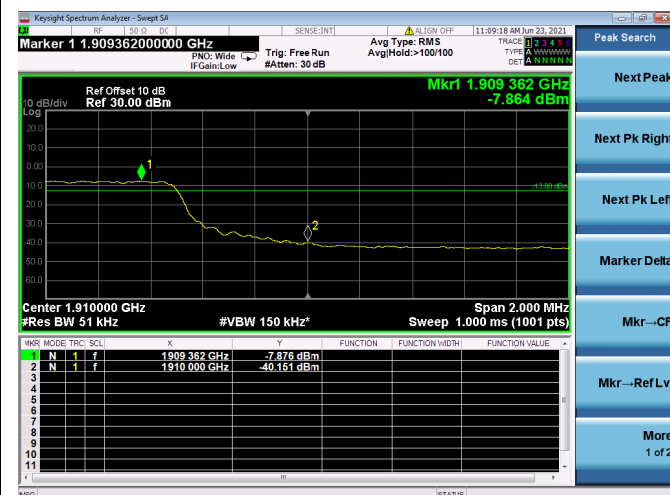

REPORT No.: SZ21010262W03

LTE ULCA_2A-12A PCC(2A)

Channel Bandwidth:5MHz

Low 1RB

High 1RB

Low FULL RB

High FULL RB

LTE ULCA_2A-12A PCC(2A)

Channel Bandwidth:10MHz

Low 1RB

High 1RB

Low FULL RB

High FULL RB

LTE ULCA_2A-12A PCC(2A)

Channel Bandwidth:15MHz

Low 1RB

High 1RB

Low FULL RB

High FULL RB

LTE ULCA_2A-12A PCC(2A)

Channel Bandwidth:20MHz

Low 1RB

High 1RB

Low FULL RB