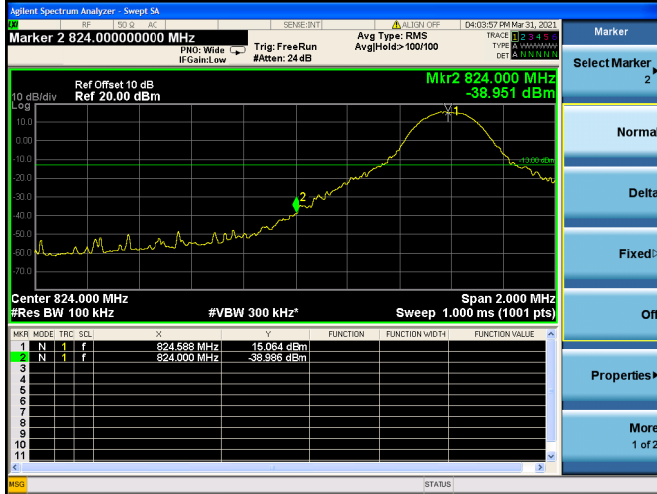

Low 1RB

High 1RB

Low FULL RB

High FULL RB

LTE ULCA_2A-5A PCC(2A)

Channel Bandwidth:20MHz

Low 1RB

High 1RB

Low FULL RB

High FULL RB

LTE ULCA_2A-5A SCC(5A)

Channel Bandwidth:5MHz

Low 1RB

High 1RB

Low FULL RB

High FULL RB

LTE ULCA_2A-5A SCC(5A)

Channel Bandwidth:10MHz

Low 1RB

High 1RB

Low FULL RB

High FULL RB

LTE ULCA_2A-13A PCC(2A)

Channel Bandwidth:5MHz

Low 1RB

High 1RB

LTE ULCA_2A-5A SCC(5A)

Channel Bandwidth:10MHz

Low 1RB

High 1RB

Low FULL RB

High FULL RB