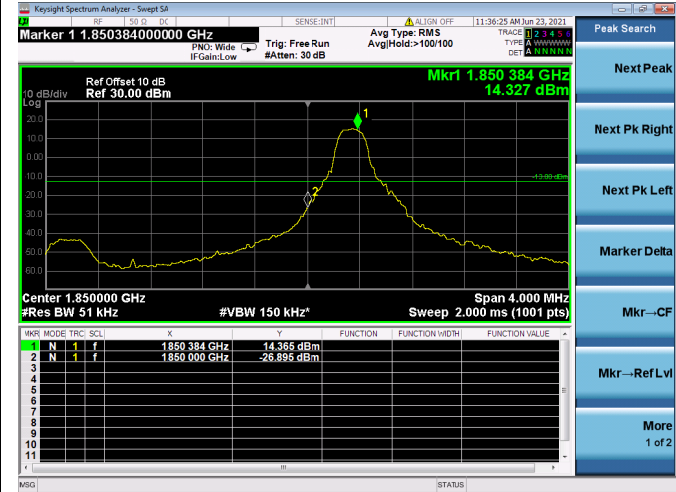

LTE ULCA_2A-5A SCC(5A)

Channel Bandwidth:10MHz

Low 1RB

High 1RB

Low FULL RB

High FULL RB

LTE ULCA_2A-13A PCC(2A)

Channel Bandwidth:5MHz

Low 1RB

High 1RB

LTE ULCA_2A-5A SCC(5A)

Channel Bandwidth:10MHz

Low 1RB

High 1RB

Low FULL RB

High FULL RB

REPORT No.: SZ21010262W03

LTE ULCA_2A-12A PCC(2A)

Channel Bandwidth:5MHz

Low 1RB

High 1RB

Low FULL RB

High FULL RB

LTE ULCA_2A-12A PCC(2A)

Channel Bandwidth:10MHz

Low 1RB

High 1RB

Low FULL RB

High FULL RB

LTE ULCA_2A-12A PCC(2A)

Channel Bandwidth:15MHz

Low 1RB