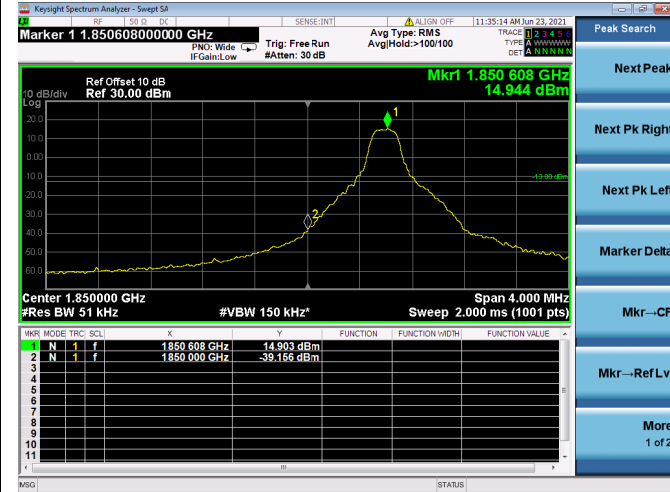

Low 1RB

High 1RB

LTE ULCA_2A-5A SCC(5A)

Channel Bandwidth:10MHz

Low 1RB

High 1RB

Low FULL RB

High FULL RB

REPORT No.: SZ21010262W03

LTE ULCA_2A-12A PCC(2A)

Channel Bandwidth:5MHz

Low 1RB

High 1RB

Low FULL RB

High FULL RB

LTE ULCA_2A-12A PCC(2A)

Channel Bandwidth:10MHz

Low 1RB

High 1RB

Low FULL RB

High FULL RB

LTE ULCA_2A-12A PCC(2A)

Channel Bandwidth:15MHz

Low 1RB

High 1RB

Low FULL RB

High FULL RB

LTE ULCA_2A-12A PCC(2A)

Channel Bandwidth:20MHz

Low 1RB

High 1RB

Low FULL RB