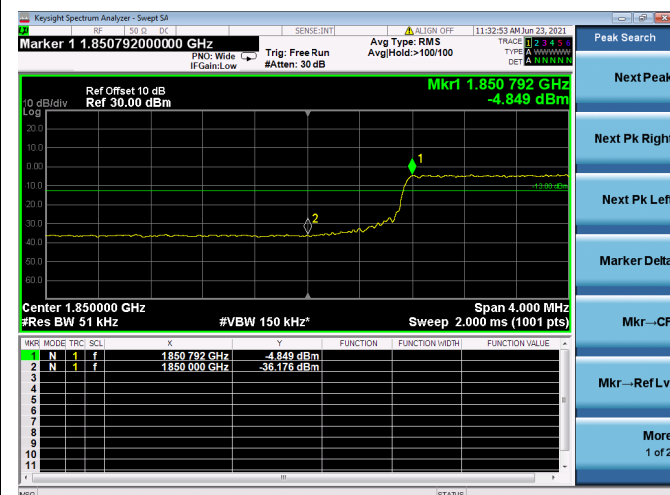

Channel Bandwidth:10MHz

Low 1RB

High 1RB

Low FULL RB

High FULL RB

LTE ULCA_2A-12A PCC(2A)

Channel Bandwidth:15MHz

Low 1RB

High 1RB

Low FULL RB

High FULL RB

LTE ULCA_2A-12A PCC(2A)

Channel Bandwidth:20MHz

Low 1RB

High 1RB

Low FULL RB