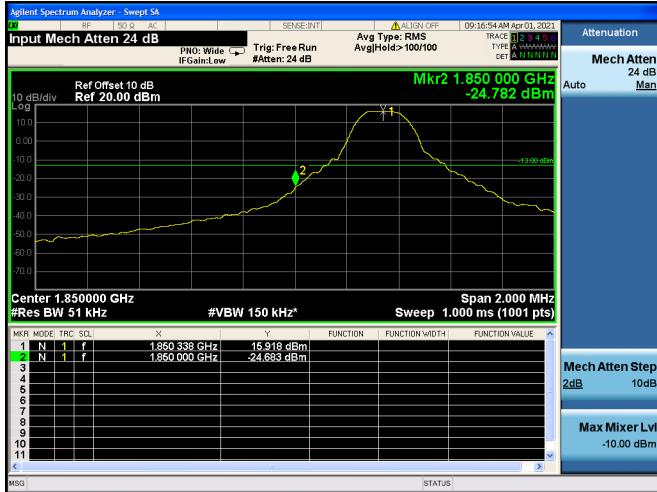

High FULL RB

LTE ULCA_2A-12A SCC(12A)

Channel Bandwidth:5MHz

Low 1RB

High 1RB

Low FULL RB

High FULL RB

LTE ULCA_2A-12A SCC(12A)

Channel Bandwidth:10MHz

Low 1RB

High 1RB

Low FULL RB

High FULL RB

LTE ULCA_2A-13A PCC(2A)

Channel Bandwidth:5MHz

Low 1RB

High 1RB

Low FULL RB

High FULL RB

LTE ULCA_2A-13A PCC(2A)

Channel Bandwidth:10MHz

Low 1RB

High 1RB

Low FULL RB

High FULL RB

LTE ULCA_2A-13A PCC(2A)

Channel Bandwidth:15MHz

Low 1RB

High 1RB

Low FULL RB

High FULL RB

LTE ULCA_2A-13A PCC(2A)