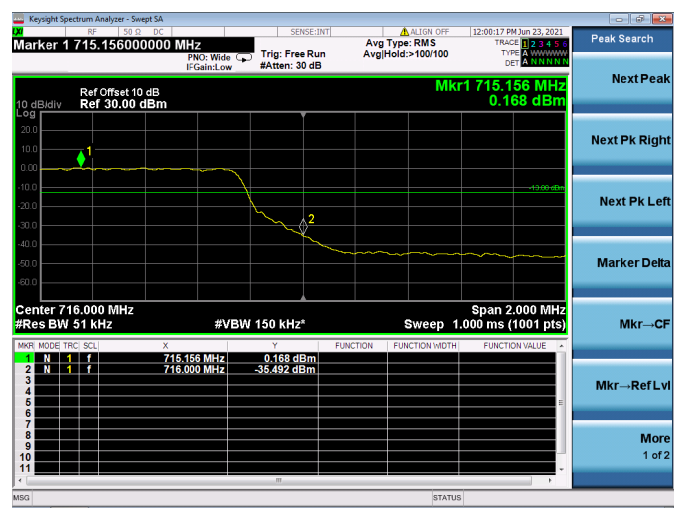

High 1RB

Low FULL RB

High FULL RB

LTE ULCA_2A-12A PCC(2A)

Channel Bandwidth:20MHz

Low 1RB

High 1RB

Low FULL RB

High FULL RB

LTE ULCA_2A-12A SCC(12A)

Channel Bandwidth:5MHz

Low 1RB

High 1RB

Low FULL RB

High FULL RB

LTE ULCA_2A-12A SCC(12A)

Channel Bandwidth:10MHz

Low 1RB

High 1RB

Low FULL RB

High FULL RB

LTE ULCA_2A-13A PCC(2A)

Channel Bandwidth:5MHz

Low 1RB

High 1RB

Low FULL RB

High FULL RB

LTE ULCA_2A-13A PCC(2A)

Channel Bandwidth:10MHz

Low 1RB

High 1RB

Low FULL RB