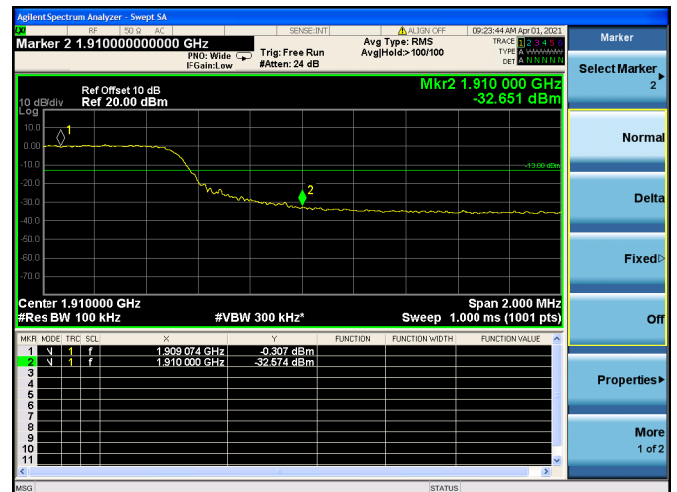

Channel Bandwidth:10MHz

Low 1RB

High 1RB

Low FULL RB

High FULL RB

LTE ULCA_2A-13A PCC(2A)

Channel Bandwidth:5MHz

Low 1RB

High 1RB

Low FULL RB

High FULL RB

LTE ULCA_2A-13A PCC(2A)

Channel Bandwidth:10MHz

Low 1RB

High 1RB

Low FULL RB

High FULL RB

LTE ULCA_2A-13A PCC(2A)

Channel Bandwidth:15MHz

Low 1RB

High 1RB

Low FULL RB

High FULL RB

LTE ULCA_2A-13A PCC(2A)

Channel Bandwidth:20MHz

Low 1RB

High 1RB

Low FULL RB

High FULL RB

LTE ULCA_2A-13A SCC(13A)

Channel Bandwidth:10MHz

Low 1RB