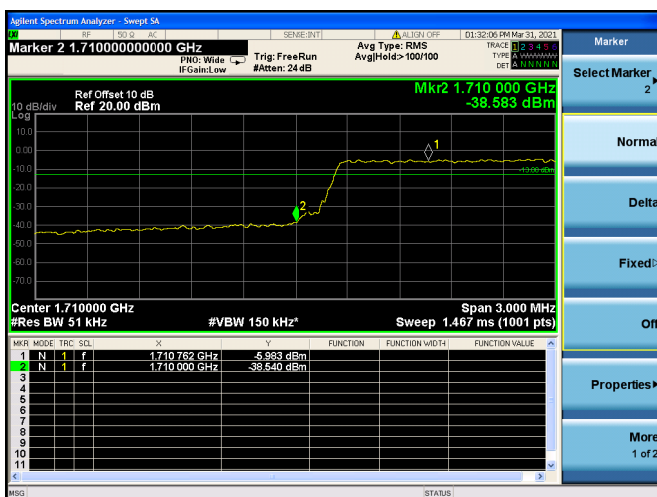

Low 1RB

High 1RB

Low FULL RB

High FULL RB

LTE ULCA_2A-4A PCC(2A)

Channel Bandwidth:20MHz

Low 1RB

High 1RB

Low FULL RB

High FULL RB

LTE ULCA_2A-4A SCC(4A)

Channel Bandwidth:5MHz

Low 1RB

High 1RB

Low FULL RB

High FULL RB

LTE ULCA_2A-4A SCC(4A)

Channel Bandwidth:10MHz

Low 1RB

High 1RB

Low FULL RB

High FULL RB

LTE ULCA_2A-4A SCC(4A)

Channel Bandwidth:15MHz

Low 1RB

High 1RB

Low FULL RB

High FULL RB

LTE ULCA_2A-4A SCC(4A)

Channel Bandwidth:20MHz

Low 1RB

High 1RB