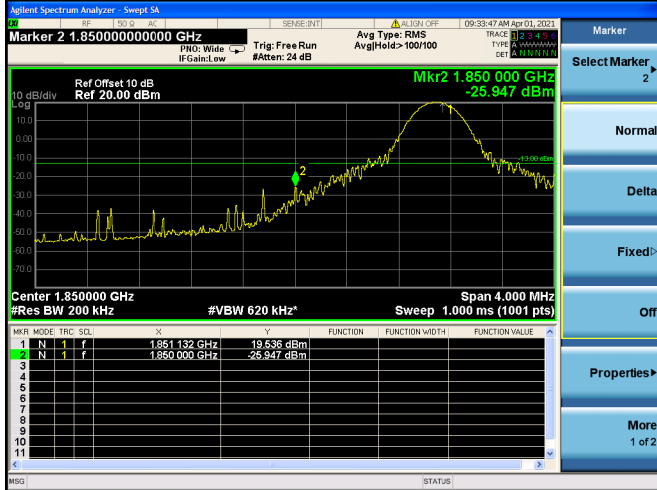

High 1RB

Low FULL RB

High FULL RB

LTE ULCA_2A-13A PCC(2A)

Channel Bandwidth:10MHz

Low 1RB

High 1RB

Low FULL RB

High FULL RB

LTE ULCA_2A-13A PCC(2A)

Channel Bandwidth:15MHz

Low 1RB

High 1RB

Low FULL RB

High FULL RB

LTE ULCA_2A-13A PCC(2A)

Channel Bandwidth:20MHz

Low 1RB

High 1RB

Low FULL RB

High FULL RB

LTE ULCA_2A-13A SCC(13A)

Channel Bandwidth:10MHz

Low 1RB