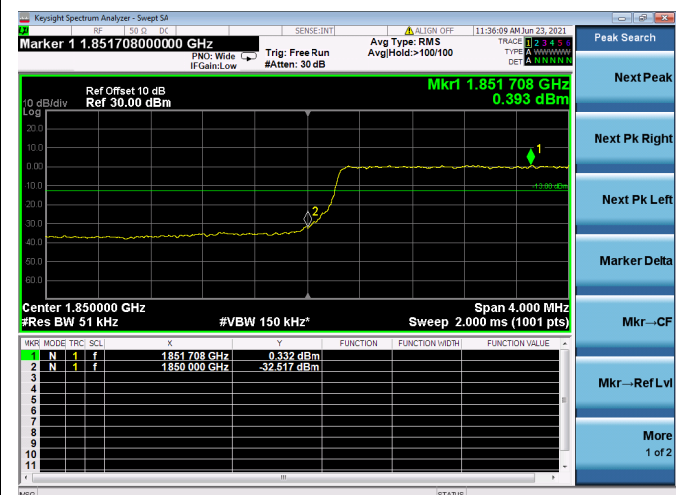

Low 1RB

High 1RB

LTE ULCA_2A-5A SCC(5A)

Channel Bandwidth:10MHz

Low 1RB

High 1RB

Low FULL RB

High FULL RB

REPORT No.: SZ21010262W03

LTE ULCA_2A-12A PCC(2A)

Channel Bandwidth:5MHz

Low 1RB

High 1RB

Low FULL RB

High FULL RB

LTE ULCA_2A-12A PCC(2A)

Channel Bandwidth:10MHz

Low 1RB

High 1RB

Low FULL RB

High FULL RB

LTE ULCA_2A-12A PCC(2A)

Channel Bandwidth:15MHz

Low 1RB

High 1RB

Low FULL RB

High FULL RB

LTE ULCA_2A-12A PCC(2A)

Channel Bandwidth:20MHz

Low 1RB

High 1RB

Low FULL RB