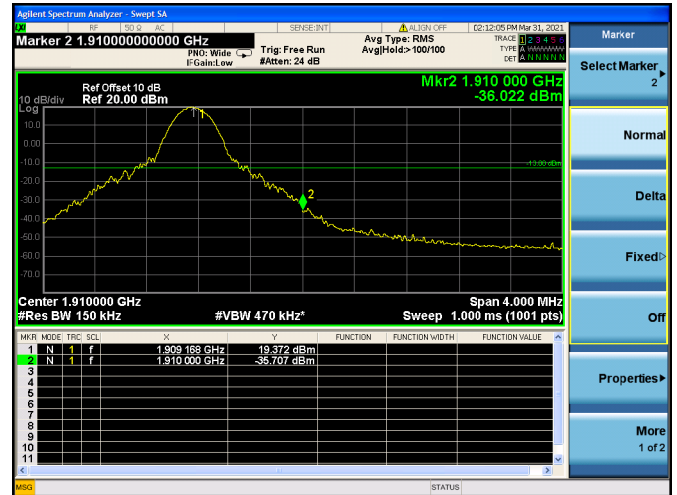

LTE ULCA_2A-66A PCC(2A)

Channel Bandwidth:10MHz

Low 1RB

High 1RB

Low FULL RB

High FULL RB

LTE ULCA_2A-66A PCC(2A)

Channel Bandwidth:15MHz

Low 1RB

High 1RB

Low FULL RB

High FULL RB

LTE ULCA_2A-66A PCC(2A)

Channel Bandwidth:20MHz

Low 1RB

High 1RB