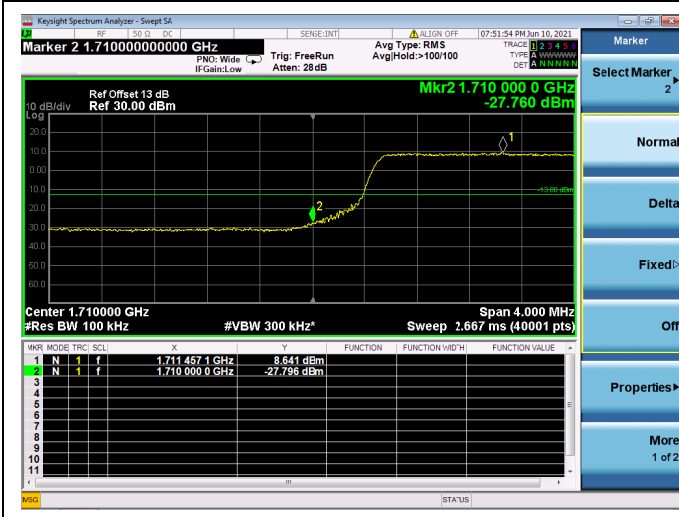

LTE Band 66B

Channel Bandwidth: 10MHz+10MHz

Low 1RB

High 1RB

Low FULL RB

High FULL RB

LTE Band 66B

Channel Bandwidth: 15MHz+5MHz

Low 1RB

High 1RB

Low FULL RB

High FULL RB

LTE ULCA_2A-4A PCC(2A)

Channel Bandwidth: 5MHz

Low 1RB

High 1RB

Low FULL RB

High FULL RB

LTE ULCA_2A-4A PCC(2A)

Channel Bandwidth:5MHz

Low 1RB

High 1RB

Low FULL RB

High FULL RB

LTE ULCA_2A-4A PCC(2A)

Channel Bandwidth:10MHz

Low 1RB

High 1RB

Low FULL RB

High FULL RB

LTE ULCA_2A-4A PCC(2A)

Channel Bandwidth: 15MHz