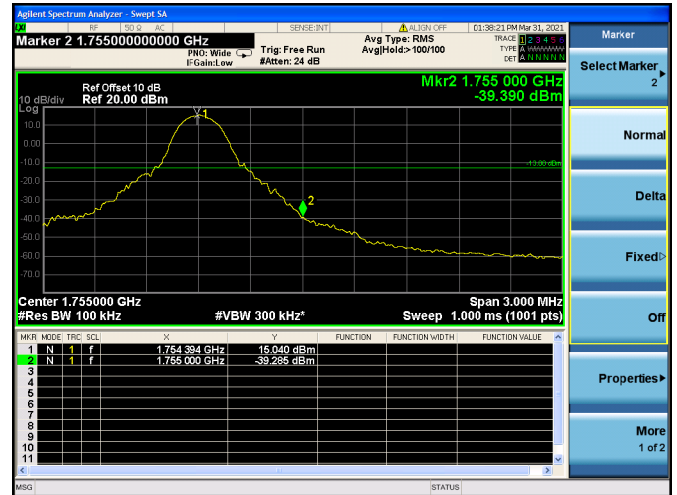

Low 1RB

High 1RB

Low FULL RB

High FULL RB

LTE ULCA_2A-4A PCC(2A)

Channel Bandwidth:20MHz

Low 1RB

High 1RB

Low FULL RB

High FULL RB

LTE ULCA_2A-4A SCC(4A)

Channel Bandwidth:5MHz

Low 1RB

High 1RB

Low FULL RB

High FULL RB

LTE ULCA_2A-4A SCC(4A)

Channel Bandwidth:10MHz

Low 1RB

High 1RB

Low FULL RB

High FULL RB

LTE ULCA_2A-4A SCC(4A)

Channel Bandwidth:15MHz

Low 1RB

High 1RB

Low FULL RB

High FULL RB

LTE ULCA_2A-4A SCC(4A)

Channel Bandwidth:20MHz

Low 1RB

High 1RB