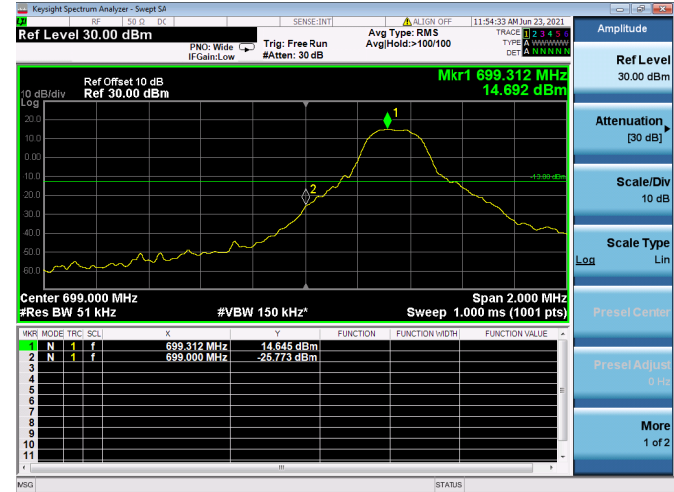

High 1RB

Low FULL RB

High FULL RB

LTE ULCA_2A-12A PCC(2A)

Channel Bandwidth:20MHz

Low 1RB

High 1RB

Low FULL RB

High FULL RB

LTE ULCA_2A-12A SCC(12A)

Channel Bandwidth:5MHz

Low 1RB

High 1RB

Low FULL RB

High FULL RB

LTE ULCA_2A-12A SCC(12A)

Channel Bandwidth:10MHz

Low 1RB

High 1RB

Low FULL RB

High FULL RB

LTE ULCA_2A-13A PCC(2A)

Channel Bandwidth:5MHz

Low 1RB

High 1RB

Low FULL RB

High FULL RB

LTE ULCA_2A-13A PCC(2A)

Channel Bandwidth:10MHz

Low 1RB

High 1RB

Low FULL RB