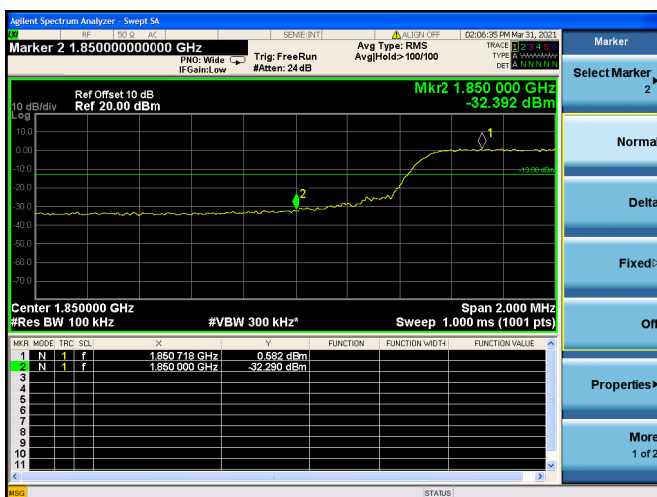

High 1RB

FULL RB

LTE ULCA_2A-66A PCC(2A)

Channel Bandwidth:5MHz

Low 1RB

High 1RB

Low FULL RB

High FULL RB

LTE ULCA_2A-66A PCC(2A)

Channel Bandwidth:10MHz

Low 1RB

High 1RB

Low FULL RB

High FULL RB

LTE ULCA_2A-66A PCC(2A)

Channel Bandwidth:15MHz

Low 1RB

High 1RB

Low FULL RB

High FULL RB

LTE ULCA_2A-66A PCC(2A)

Channel Bandwidth:20MHz

Low 1RB

High 1RB