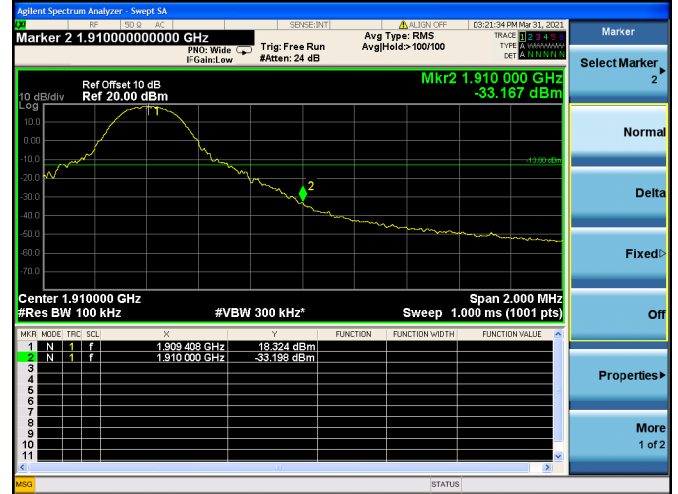

Low 1RB

High 1RB

Low FULL RB

High FULL RB

LTE ULCA_2A-4A SCC(4A)

Channel Bandwidth:20MHz

Low 1RB

High 1RB

Low FULL RB

High FULL RB

LTE ULCA_2A-5A PCC(2A)

Channel Bandwidth:5MHz

Low 1RB

High 1RB

Low FULL RB

High FULL RB

LTE ULCA_2A-5A PCC(2A)

Channel Bandwidth:10MHz

Low 1RB

High 1RB

Low FULL RB

High FULL RB

LTE ULCA_2A-5A PCC(2A)

Channel Bandwidth:15MHz

Low 1RB

High 1RB

Low FULL RB

High FULL RB

LTE ULCA_2A-5A PCC(2A)

Channel Bandwidth:20MHz

Low 1RB

High 1RB