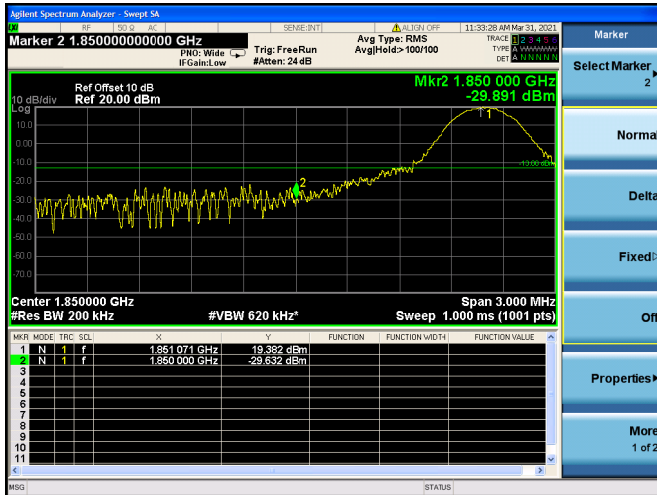

LTE ULCA_2A-4A PCC(2A)

Channel Bandwidth:10MHz

Low 1RB

High 1RB

Low FULL RB

High FULL RB

LTE ULCA_2A-4A PCC(2A)

Channel Bandwidth: 15MHz

Low 1RB

High 1RB

Low FULL RB

High FULL RB

LTE ULCA_2A-4A PCC(2A)

Channel Bandwidth:20MHz

Low 1RB

High 1RB

Low FULL RB

High FULL RB

LTE ULCA_2A-4A SCC(4A)

Channel Bandwidth:5MHz

Low 1RB

High 1RB

Low FULL RB

High FULL RB

LTE ULCA_2A-4A SCC(4A)

Channel Bandwidth:10MHz

Low 1RB

High 1RB

Low FULL RB

High FULL RB

LTE ULCA_2A-4A SCC(4A)

Channel Bandwidth:15MHz