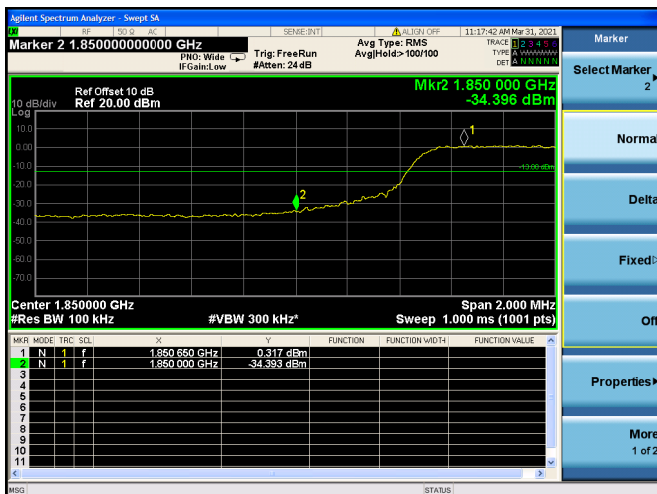

Low FULL RB

High FULL RB

LTE ULCA_2A-4A PCC(2A)

Channel Bandwidth:5MHz

Low 1RB

High 1RB

Low FULL RB

High FULL RB

LTE ULCA_2A-4A PCC(2A)

Channel Bandwidth:10MHz

Low 1RB

High 1RB

Low FULL RB

High FULL RB

LTE ULCA_2A-4A PCC(2A)

Channel Bandwidth: 15MHz

Low 1RB

High 1RB

Low FULL RB

High FULL RB

LTE ULCA_2A-4A PCC(2A)

Channel Bandwidth:20MHz

Low 1RB

High 1RB

Low FULL RB

High FULL RB

LTE ULCA_2A-4A SCC(4A)

Channel Bandwidth:5MHz

Low 1RB

High 1RB

Low FULL RB

High FULL RB