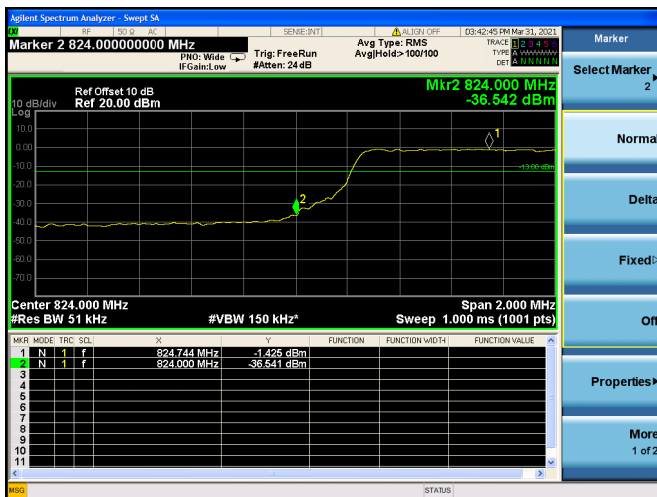

Low 1RB

High 1RB

Low FULL RB

High FULL RB

LTE ULCA_2A-5A PCC(2A)

Channel Bandwidth:20MHz

Low 1RB

High 1RB

Low FULL RB

High FULL RB

LTE ULCA_2A-5A SCC(5A)

Channel Bandwidth:5MHz

Low 1RB

High 1RB

Low FULL RB

High FULL RB

LTE ULCA_2A-5A SCC(5A)

Channel Bandwidth:10MHz

Low 1RB

High 1RB

Low FULL RB

High FULL RB

LTE ULCA_2A-13A PCC(2A)

Channel Bandwidth:5MHz

Low 1RB

High 1RB

LTE ULCA_2A-5A SCC(5A)

Channel Bandwidth:10MHz

Low 1RB

High 1RB

Low FULL RB

High FULL RB