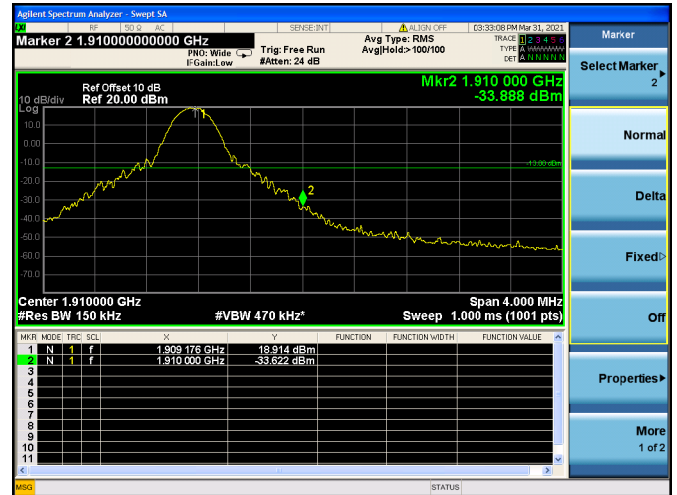

Low FULL RB

High FULL RB

LTE ULCA_2A-5A PCC(2A)

Channel Bandwidth:5MHz

Low 1RB

High 1RB

Low FULL RB

High FULL RB

LTE ULCA_2A-5A PCC(2A)

Channel Bandwidth:10MHz

Low 1RB

High 1RB

Low FULL RB

High FULL RB

LTE ULCA_2A-5A PCC(2A)

Channel Bandwidth:15MHz

Low 1RB

High 1RB

Low FULL RB

High FULL RB

LTE ULCA_2A-5A PCC(2A)

Channel Bandwidth:20MHz

Low 1RB

High 1RB

Low FULL RB

High FULL RB

LTE ULCA_2A-5A SCC(5A)

Channel Bandwidth:5MHz

Low 1RB

High 1RB

Low FULL RB

High FULL RB