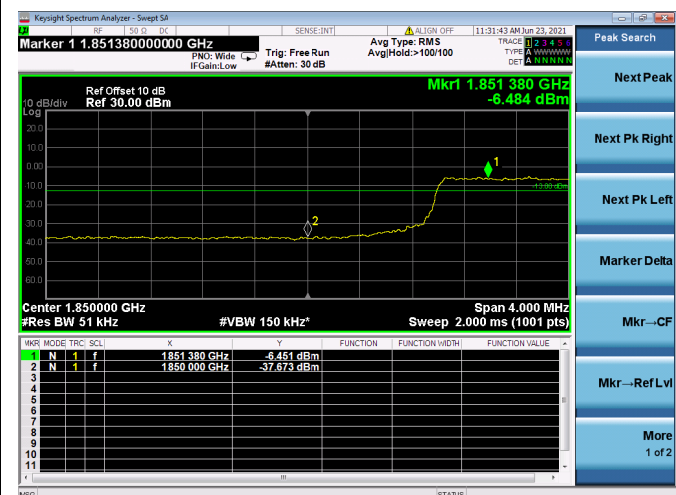

Channel Bandwidth:10MHz

Low 1RB

High 1RB

Low FULL RB

High FULL RB

LTE ULCA_2A-12A PCC(2A)

Channel Bandwidth:15MHz

Low 1RB

High 1RB

Low FULL RB

High FULL RB

LTE ULCA_2A-12A PCC(2A)

Channel Bandwidth:20MHz

Low 1RB

High 1RB

Low FULL RB

High FULL RB

LTE ULCA_2A-12A SCC(12A)

Channel Bandwidth:5MHz

Low 1RB

High 1RB

Low FULL RB

High FULL RB

LTE ULCA_2A-12A SCC(12A)

Channel Bandwidth:10MHz

Low 1RB

High 1RB

Low FULL RB

High FULL RB

LTE ULCA_2A-13A PCC(2A)

Channel Bandwidth:5MHz

Low 1RB