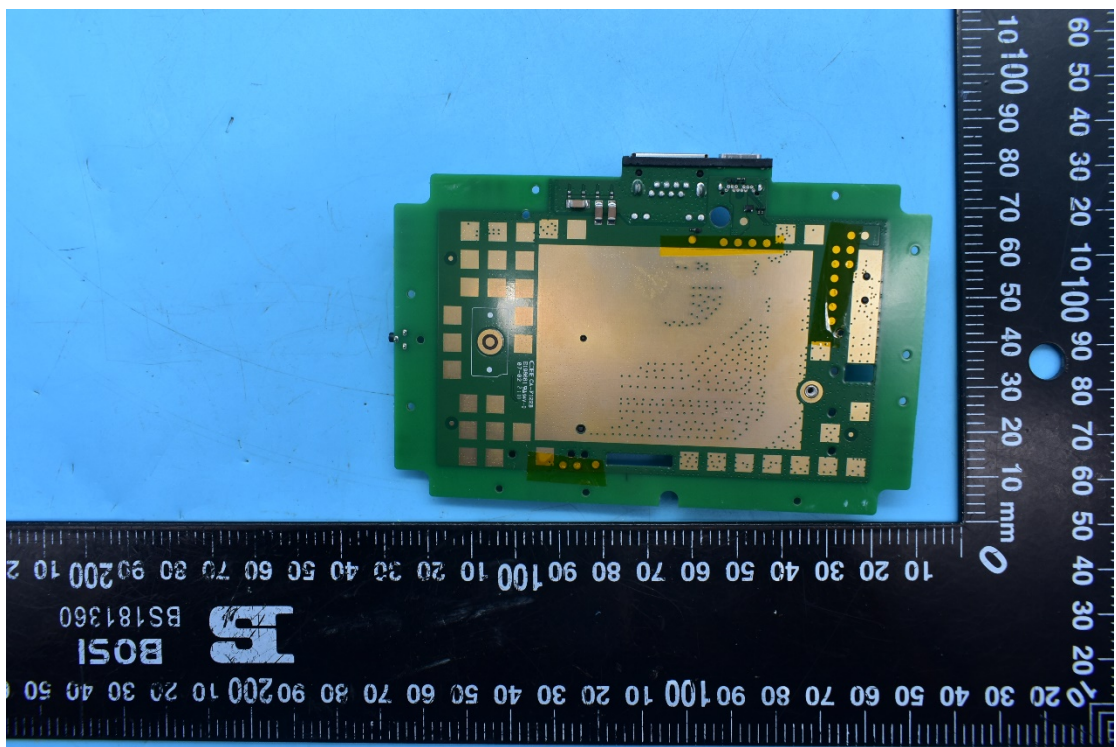

FCC ID:2ABGH-R100ML5

External Photos

1. EUT front view

2. EUT rear view

3. Fixture

Main ant WCDMA B2/4/5 LTE B2/4/5/12/13/66/41/71 5G N2/5/66/71/77/78
 Div ant (RX) WCDMA B2/4/5 LTE B2/4/5/12/13/66/41/71 5G N2/5/66/71/77/78/41
 Mimo_1 (RX, only N41 TX) LTE 2/4/66/41 5G 2/66/77/78/41
 Mimo_2 (RX) LTE 2/4/66/41 5G 2/66/77/78/41