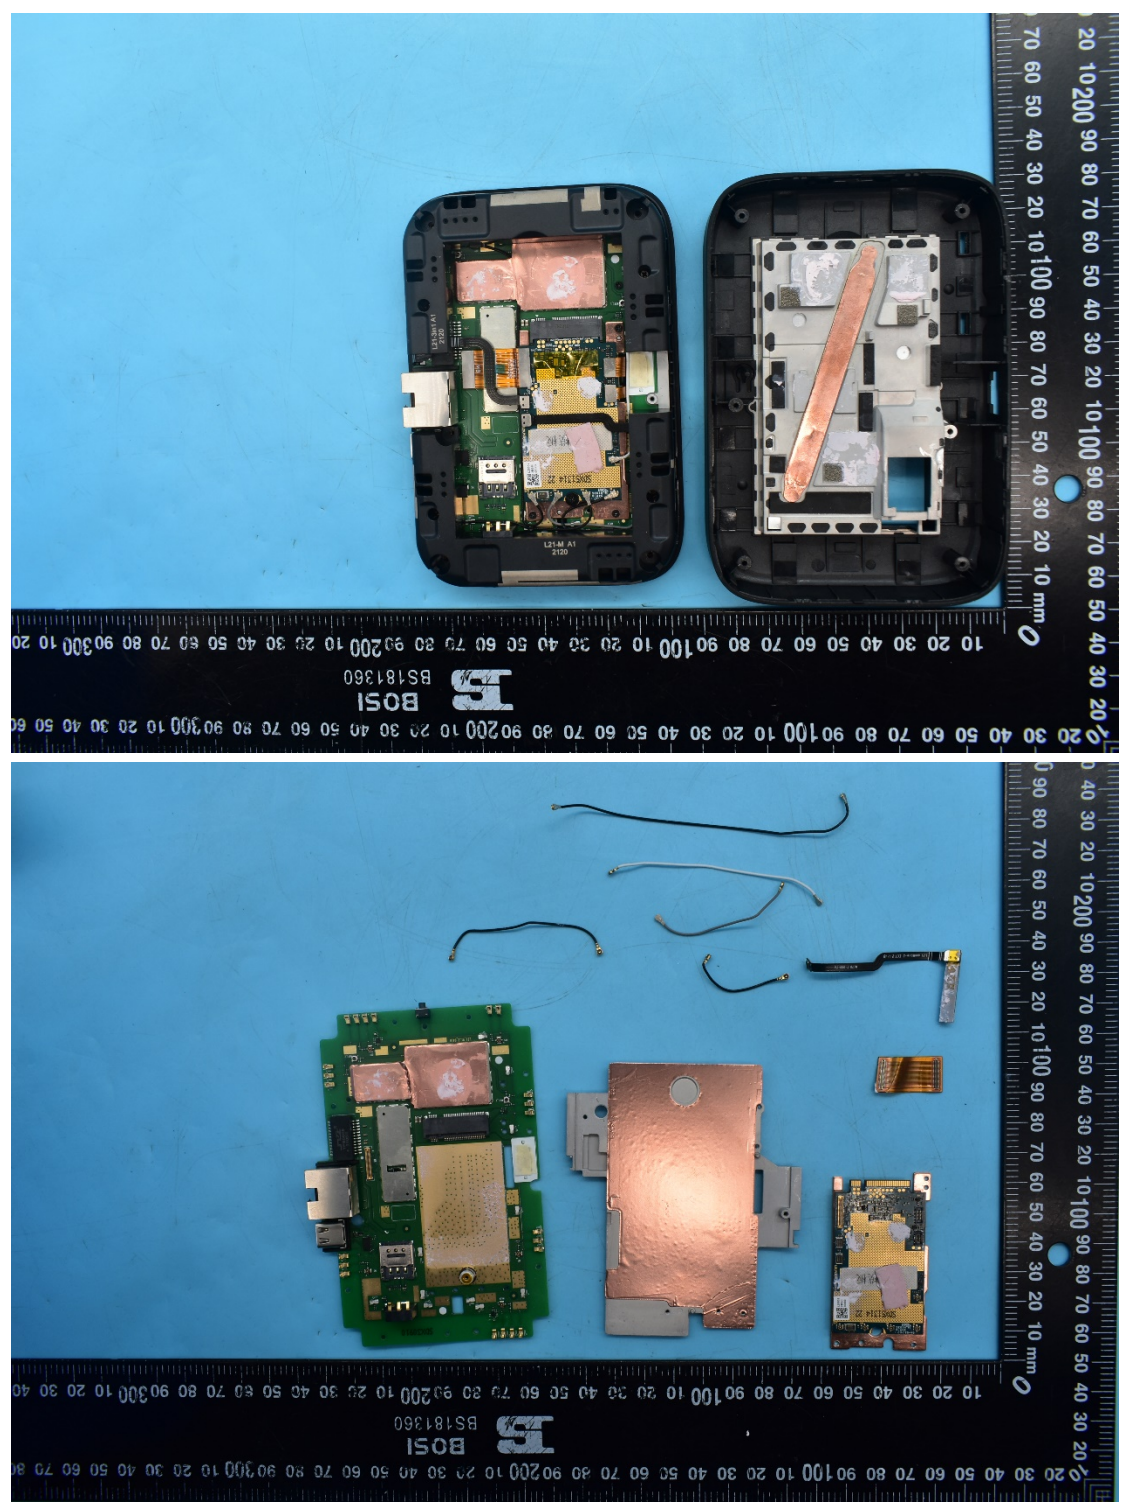

FCC ID:2ABGH-R100ML5

External Photos

1. EUT front view

2. EUT rear view

3. Fixture

Main ant WCDMA B2/4/5 LTE B2/4/5/12/13/66/41/71 5G N2/5/66/71/77/78
 Div ant (RX) WCDMA B2/4/5 LTE B2/4/5/12/13/66/41/71 5G N2/5/66/71/77/78/41
 Mimo_1 (RX, only N41 TX) LTE 2/4/66/41 5G 2/66/77/78/41
 Mimo_2 (RX) LTE 2/4/66/41 5G 2/66/77/78/41