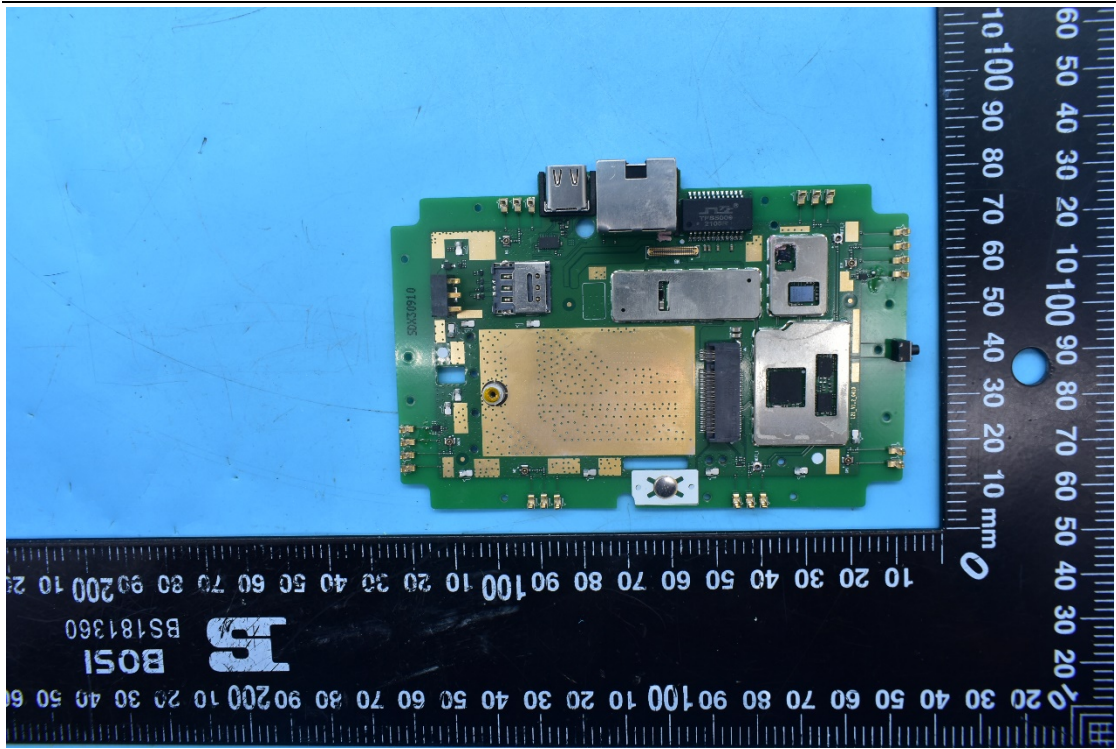

FCC ID:2ABGH-R100ML5

External Photos

1. EUT front view

2. EUT rear view

3. Fixture

Main ant WCDMA B2/4/5 LTE B2/4/5/12/13/66/41/71 5G N2/5/66/71/77/78
 Div ant (RX) WCDMA B2/4/5 LTE B2/4/5/12/13/66/41/71 5G N2/5/66/71/77/78/41
 Mimo_1 (RX, only N41 TX) LTE 2/4/66/41 5G 2/66/77/78/41
 Mimo_2 (RX) LTE 2/4/66/41 5G 2/66/77/78/41