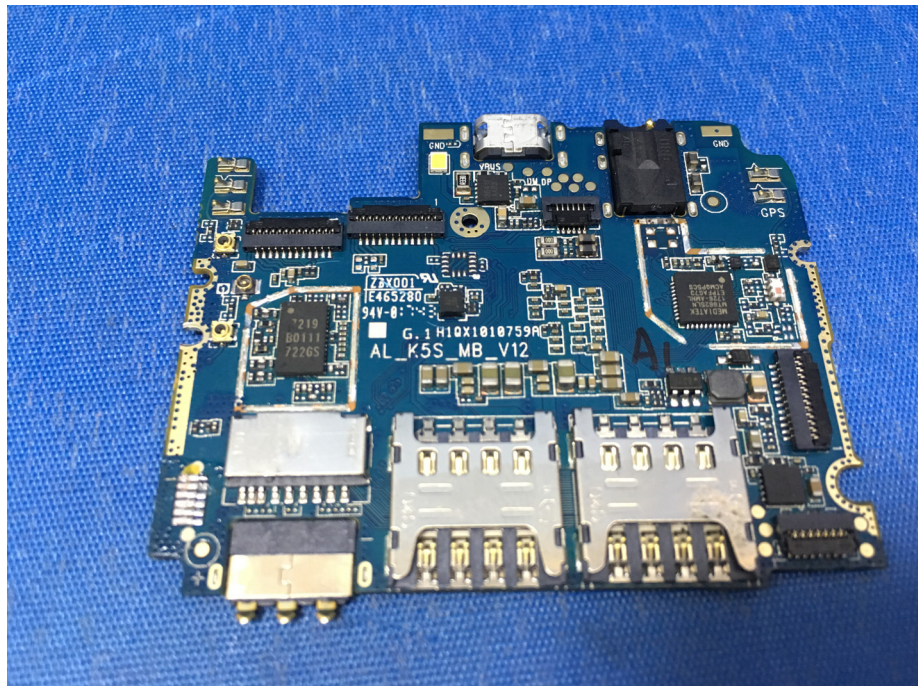

EUT – Internal View Model QUICKTAB FCC ID: 2ABFV-QT717

Appendix WTS17S1196604E\_Photo

# Appendix WTS17S1196604E\_Photo

Appendix WTS17S1196604E\_Photo

====End=====