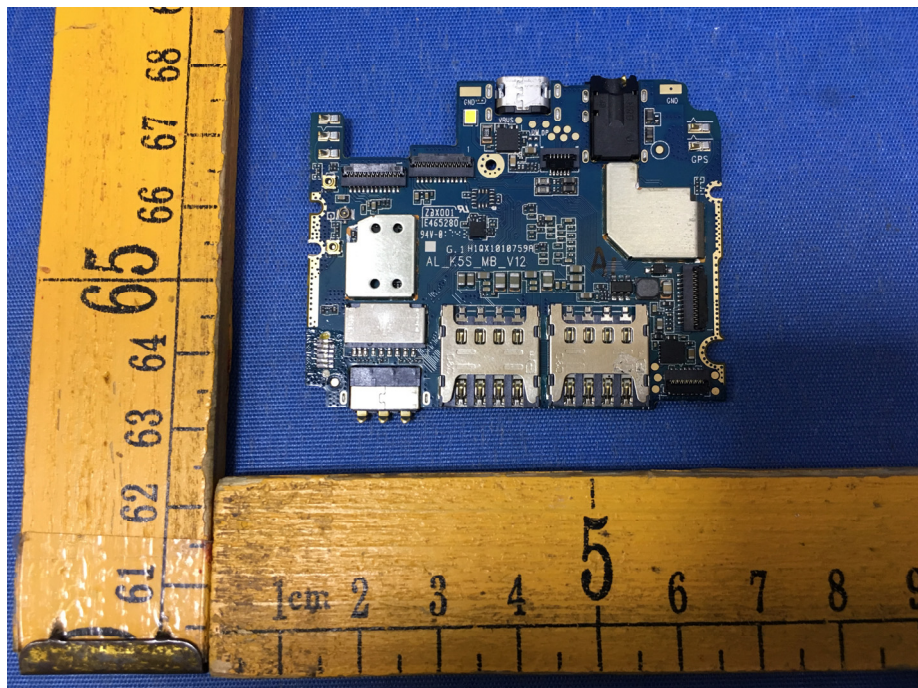

EUT – Internal View Model QUICKTAB FCC ID: 2ABFV-QT717

Appendix WTS17S1196604E\_Photo

# Appendix WTS17S1196604E\_Photo

Appendix WTS17S1196604E\_Photo

====End=====