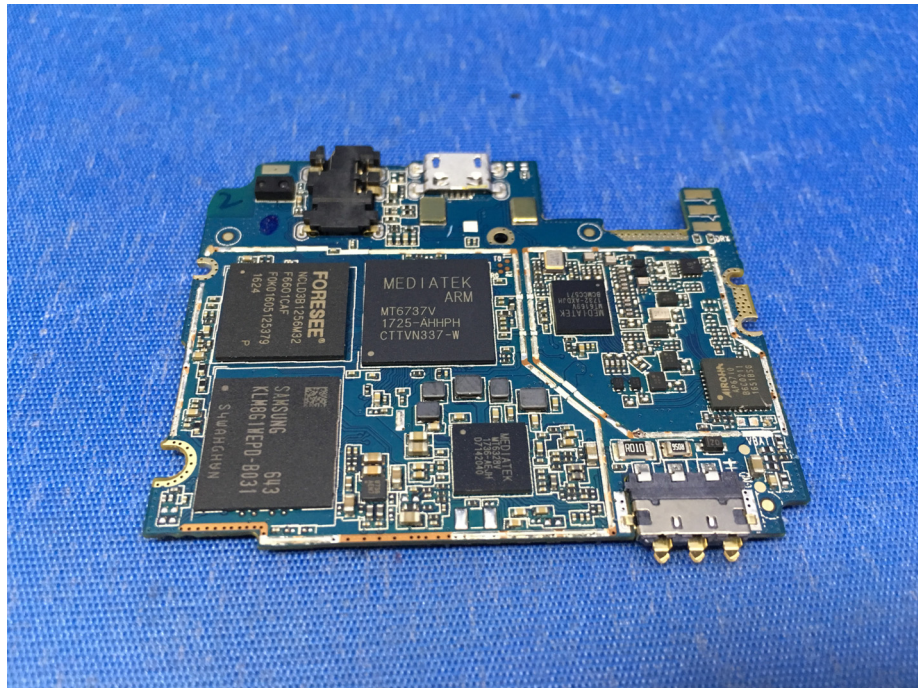

EUT – Internal View Model QUICKTAB FCC ID: 2ABFV-QT717

Appendix WTS17S1196604E\_Photo

# Appendix WTS17S1196604E\_Photo

Appendix WTS17S1196604E\_Photo

====End=====