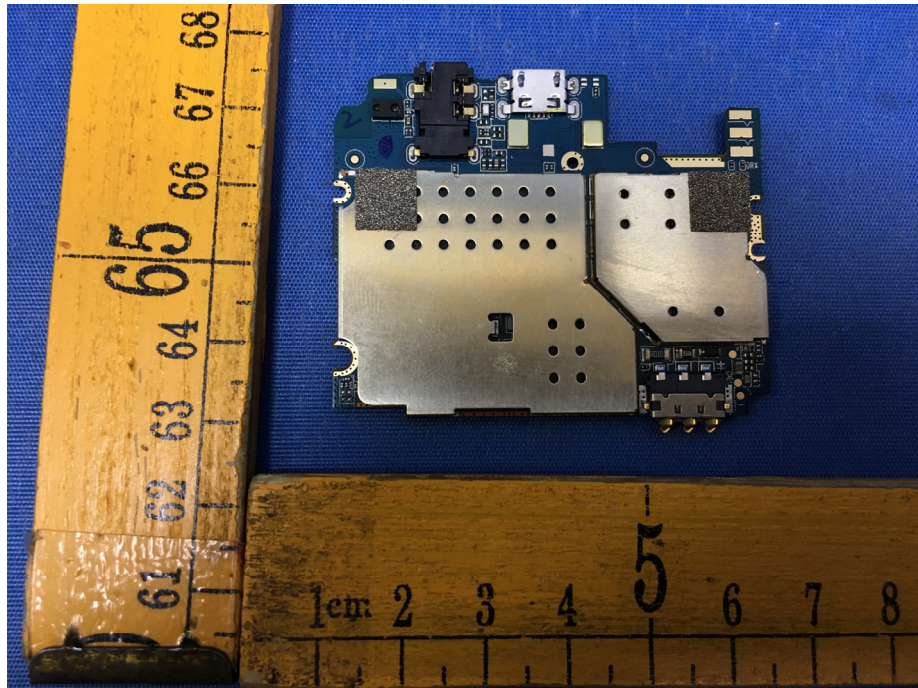

EUT – Internal View Model QUICKTAB FCC ID: 2ABFV-QT717

Appendix WTS17S1196604E\_Photo

# Appendix WTS17S1196604E\_Photo

Appendix WTS17S1196604E\_Photo

====End=====