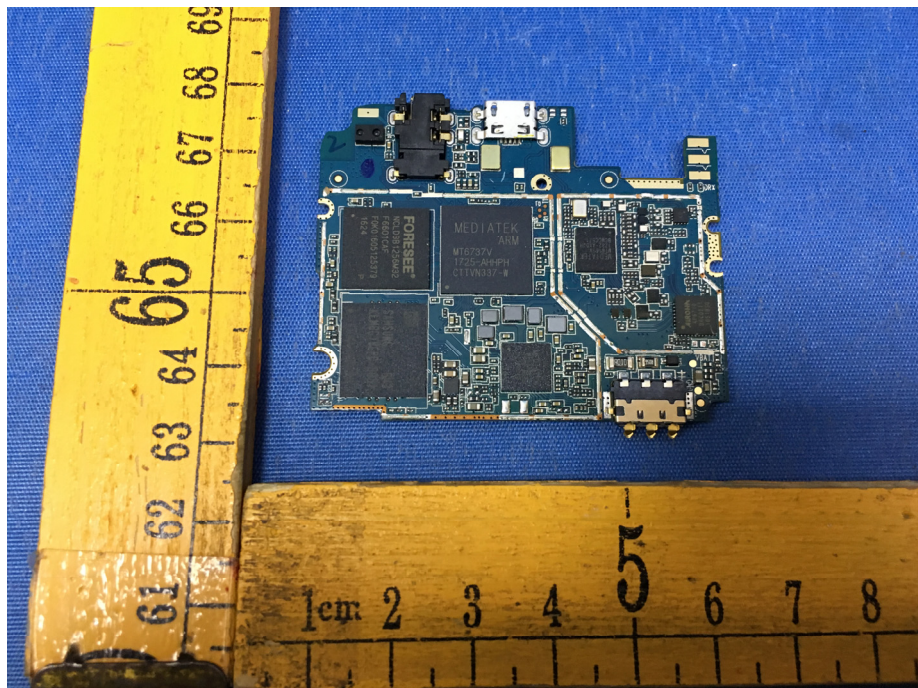

EUT – Internal View Model QUICKTAB FCC ID: 2ABFV-QT717

Appendix WTS17S1196604E\_Photo

# Appendix WTS17S1196604E\_Photo

Appendix WTS17S1196604E\_Photo

====End=====