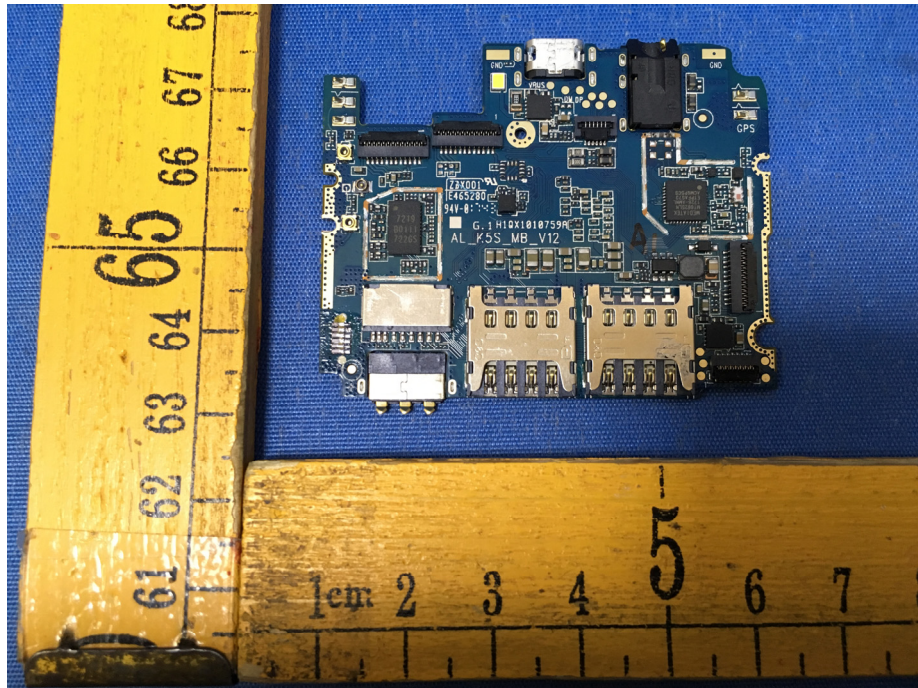

EUT – Internal View Model QUICKTAB FCC ID: 2ABFV-QT717

Appendix WTS17S1196604E\_Photo

# Appendix WTS17S1196604E\_Photo

Appendix WTS17S1196604E\_Photo

====End=====