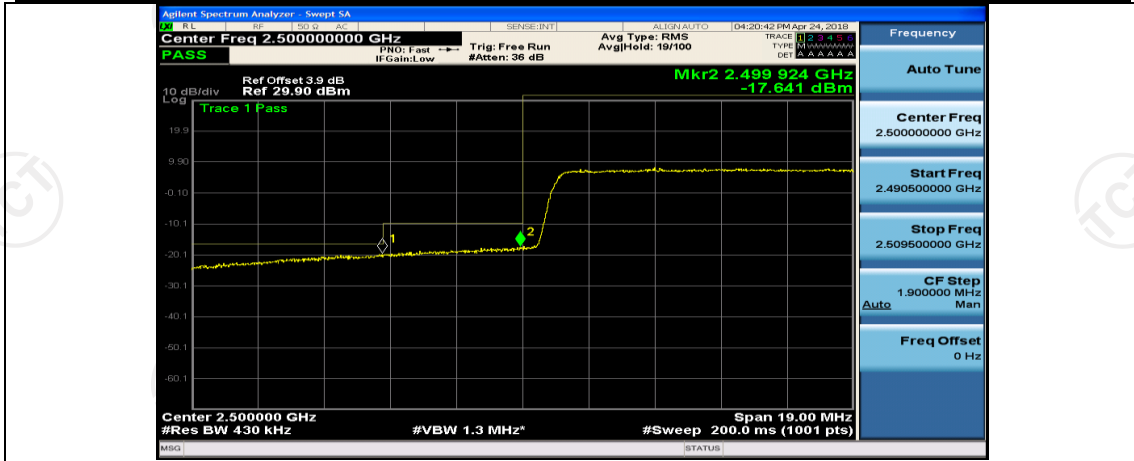

(Channel Bandwidth:20 MHz)_LCH_16QAM_100RB#0

(Channel Bandwidth:20 MHz)_HCH_16QAM_1RB#0