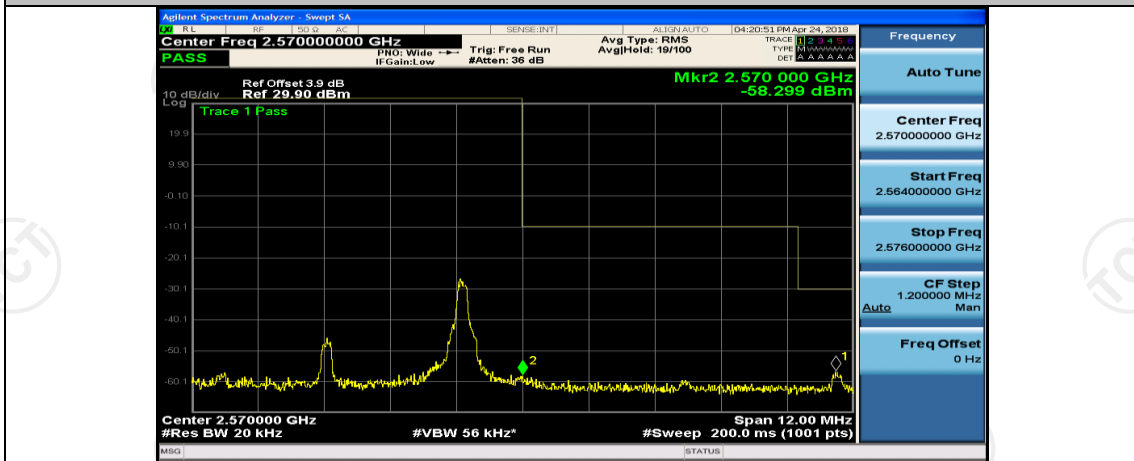

(Channel Bandwidth:20 MHz)_LCH_QPSK_50RB#25

(Channel Bandwidth:20 MHz)_LCH_QPSK_50RB#50

(Channel Bandwidth:20 MHz)_LCH_QPSK_100RB#0

(Channel Bandwidth:20 MHz)_HCH_QPSK_1RB#0

(Channel Bandwidth:20 MHz)_HCH_QPSK_1RB#49