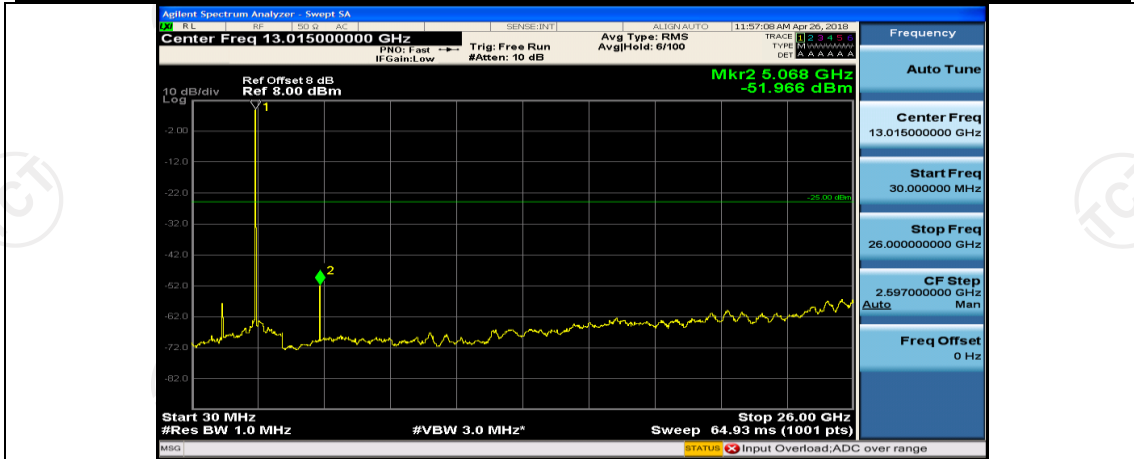

Test Graphs

Channel Bandwidth: 5 MHz

(Channel Bandwidth: 5 MHz)_LCH_QPSK_1RB#12

(Channel Bandwidth: 5 MHz)_LCH_QPSK_1RB#24

(Channel Bandwidth: 5 MHz)_MCH_QPSK_1RB#0

(Channel Bandwidth: 5 MHz)_MCH_QPSK_1RB#12