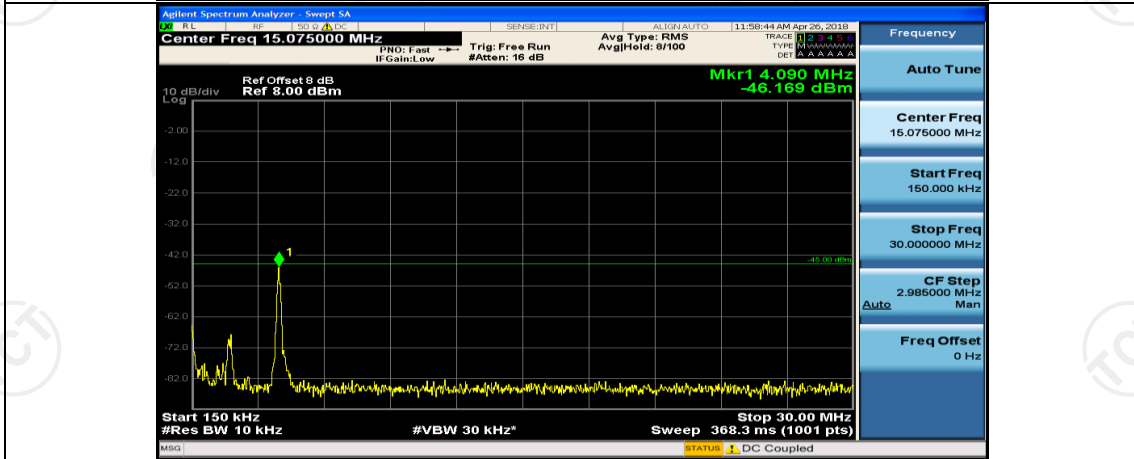

(Channel Bandwidth: 5 MHz)_HCH_QPSK_1RB#0