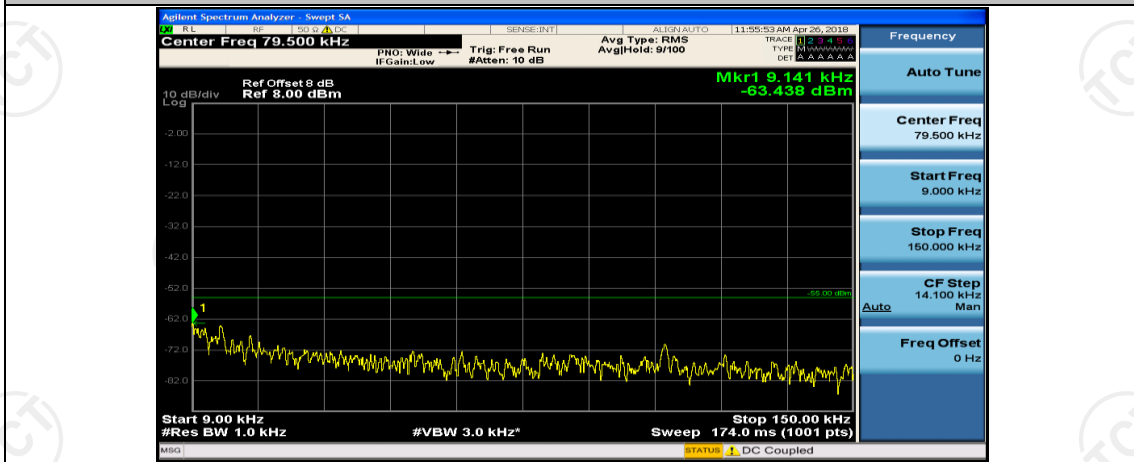

Test Graphs

Channel Bandwidth: 5 MHz

(Channel Bandwidth: 5 MHz)_LCH_QPSK_1RB#12

(Channel Bandwidth: 5 MHz)_LCH_QPSK_1RB#24

(Channel Bandwidth: 5 MHz)_MCH_QPSK_1RB#0

(Channel Bandwidth: 5 MHz)_MCH_QPSK_1RB#12