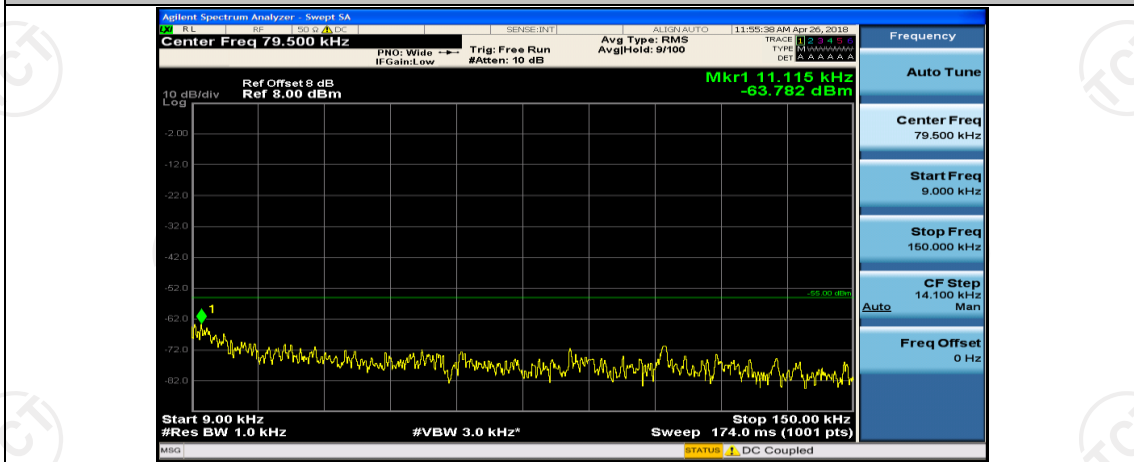

(Channel Bandwidth: 5 MHz)_LCH_QPSK_1RB#12