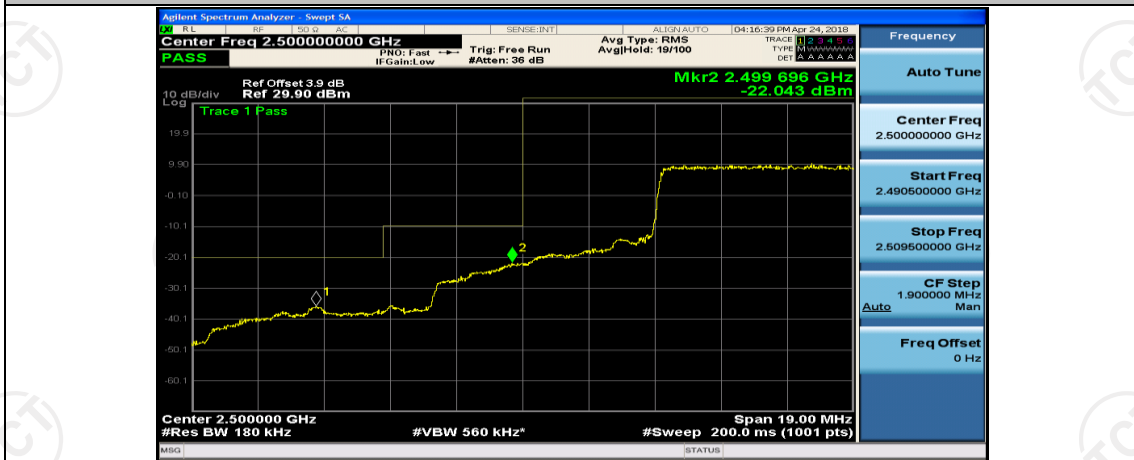

Channel Bandwidth: 10 MHz_HCH_16QAM_25RB#12

(Channel Bandwidth:15 MHz)_LCH_QPSK_1RB#0

(Channel Bandwidth:15 MHz)_LCH_QPSK_1RB#37

(Channel Bandwidth:15 MHz)_LCH_QPSK_1RB#74

(Channel Bandwidth:15 MHz)_LCH_QPSK_37RB#0

(Channel Bandwidth:15 MHz)_LCH_QPSK_37RB#18

(Channel Bandwidth:15 MHz)_LCH_QPSK_37RB#38

(Channel Bandwidth:15 MHz)_LCH_QPSK_75RB#0

(Channel Bandwidth:15 MHz)_HCH_QPSK_1RB#0

(Channel Bandwidth:15 MHz)_HCH_QPSK_1RB#37