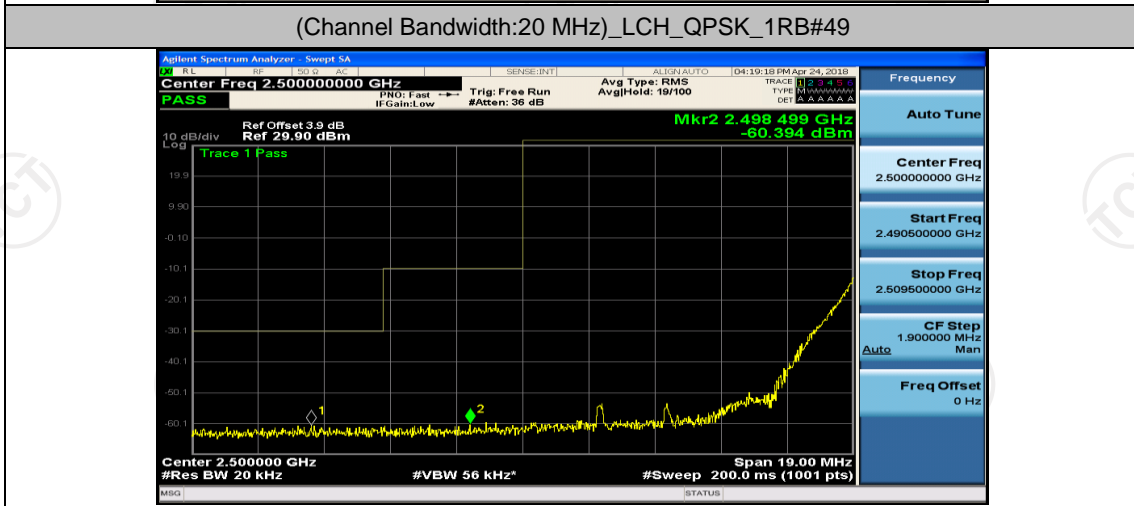

(Channel Bandwidth:15 MHz)_HCH_16QAM_37RB#0

(Channel Bandwidth:15 MHz)_HCH_16QAM_37RB#18

(Channel Bandwidth:15 MHz)_HCH_16QAM_37RB#38

(Channel Bandwidth:15 MHz)_HCH_16QAM_75RB#0

Channel Bandwidth: 20 MHz

(Channel Bandwidth:20 MHz)_LCH_QPSK_50RB#0