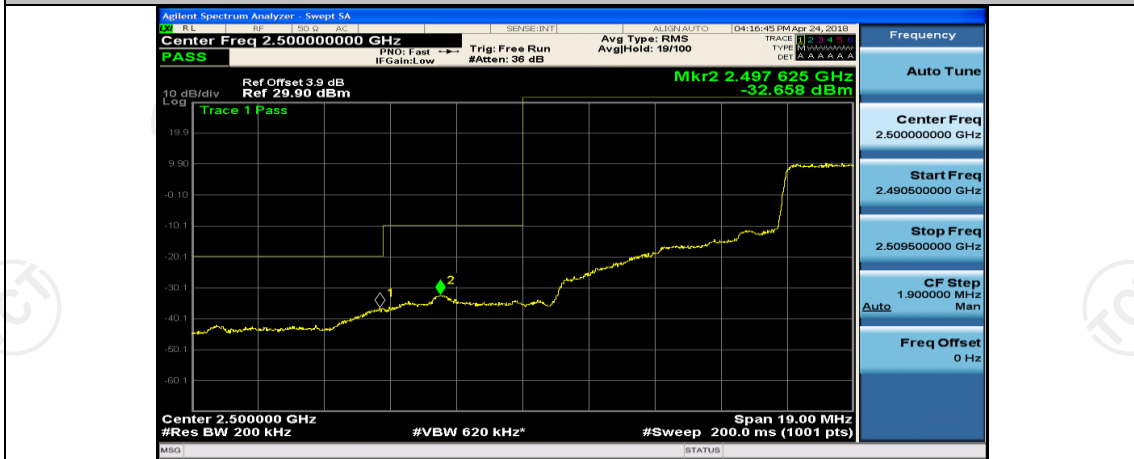

Channel Bandwidth: 10 MHz_HCH_16QAM_25RB#12

(Channel Bandwidth:15 MHz)_LCH_QPSK_1RB#0

(Channel Bandwidth:15 MHz)_LCH_QPSK_1RB#37

(Channel Bandwidth:15 MHz)_LCH_QPSK_1RB#74

(Channel Bandwidth:15 MHz)_LCH_QPSK_37RB#0

(Channel Bandwidth:15 MHz)_LCH_QPSK_37RB#18

(Channel Bandwidth:15 MHz)_LCH_QPSK_37RB#38

(Channel Bandwidth:15 MHz)_LCH_QPSK_75RB#0

(Channel Bandwidth:15 MHz)_HCH_QPSK_1RB#0

(Channel Bandwidth:15 MHz)_HCH_QPSK_1RB#37