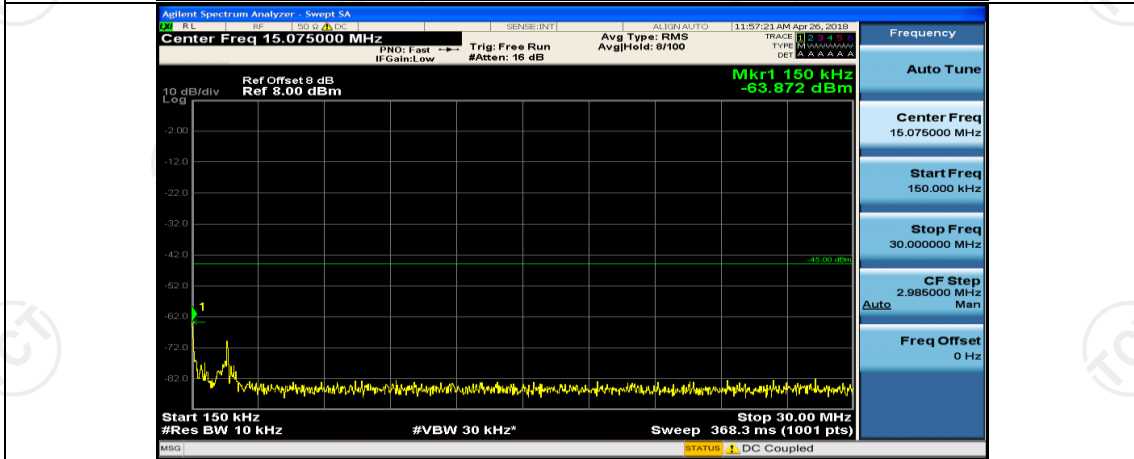

Test Graphs

Channel Bandwidth: 5 MHz

(Channel Bandwidth: 5 MHz)_LCH_QPSK_1RB#12

(Channel Bandwidth: 5 MHz)_LCH_QPSK_1RB#24

(Channel Bandwidth: 5 MHz)_MCH_QPSK_1RB#0

(Channel Bandwidth: 5 MHz)_MCH_QPSK_1RB#12