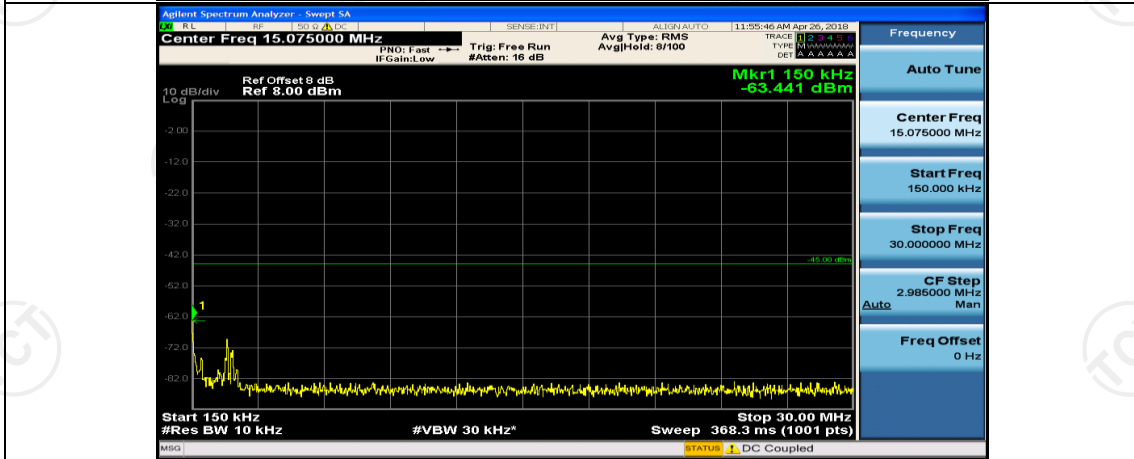

(Channel Bandwidth: 5 MHz)_LCH_QPSK_1RB#12