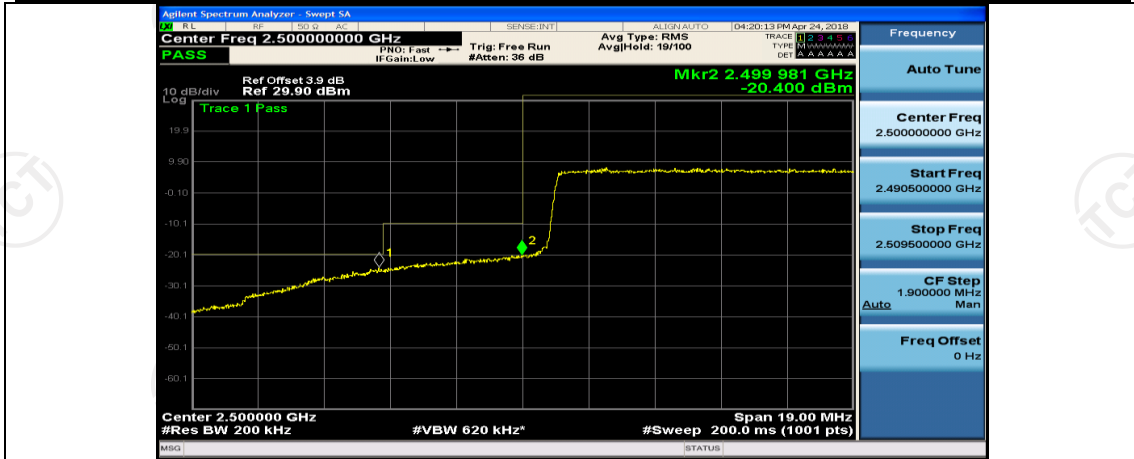

(Channel Bandwidth:20 MHz)_LCH_16QAM_1RB#0

(Channel Bandwidth:20 MHz)_LCH_16QAM_1RB#49

(Channel Bandwidth:20 MHz)_LCH_16QAM_1RB#99

(Channel Bandwidth:20 MHz)_LCH_16QAM_50RB#0

(Channel Bandwidth:20 MHz)_LCH_16QAM_50RB#25