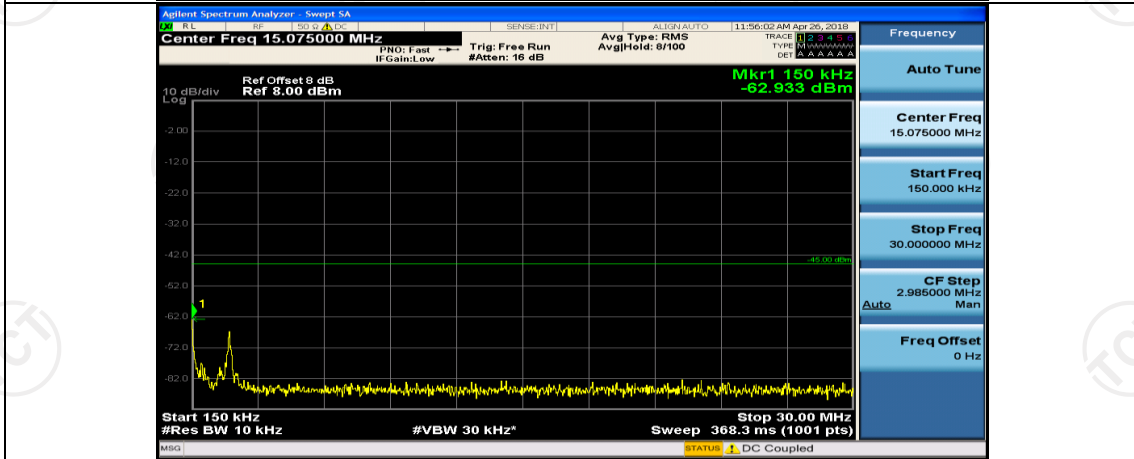

(Channel Bandwidth:20 MHz)_HCH_16QAM_50RB#0

(Channel Bandwidth:20 MHz)_HCH_16QAM_50RB#25

(Channel Bandwidth:20 MHz)_HCH_16QAM_50RB#50

(Channel Bandwidth:20 MHz)_HCH_16QAM_100RB#0

Appendix E: Conducted Spurious Emission

Test Graphs

Channel Bandwidth: 5 MHz

(Channel Bandwidth: 5 MHz)_LCH_QPSK_1RB#12

(Channel Bandwidth: 5 MHz)_LCH_QPSK_1RB#24

(Channel Bandwidth: 5 MHz)_MCH_QPSK_1RB#0

(Channel Bandwidth: 5 MHz)_MCH_QPSK_1RB#12