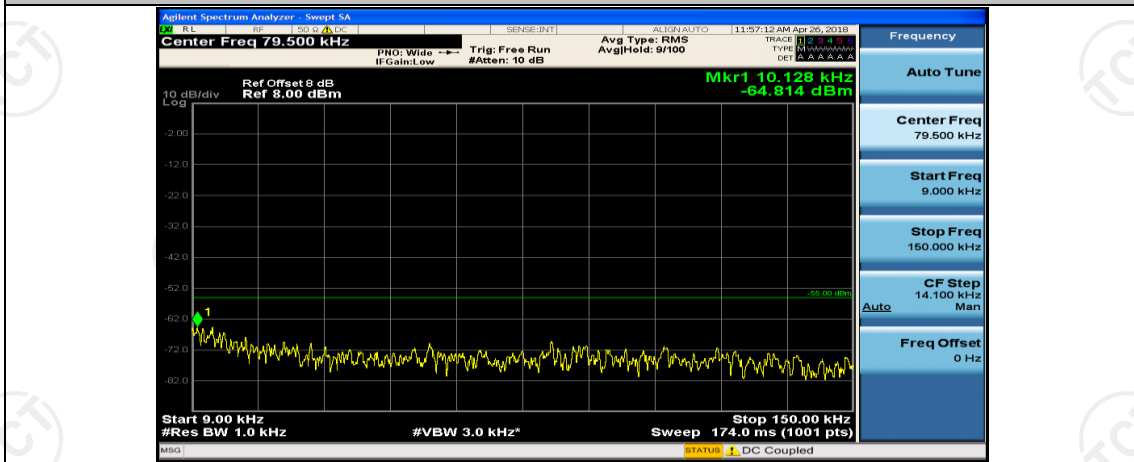

Test Graphs

Channel Bandwidth: 5 MHz

(Channel Bandwidth: 5 MHz)_LCH_QPSK_1RB#12

(Channel Bandwidth: 5 MHz)_LCH_QPSK_1RB#24

(Channel Bandwidth: 5 MHz)_MCH_QPSK_1RB#0

(Channel Bandwidth: 5 MHz)_MCH_QPSK_1RB#12