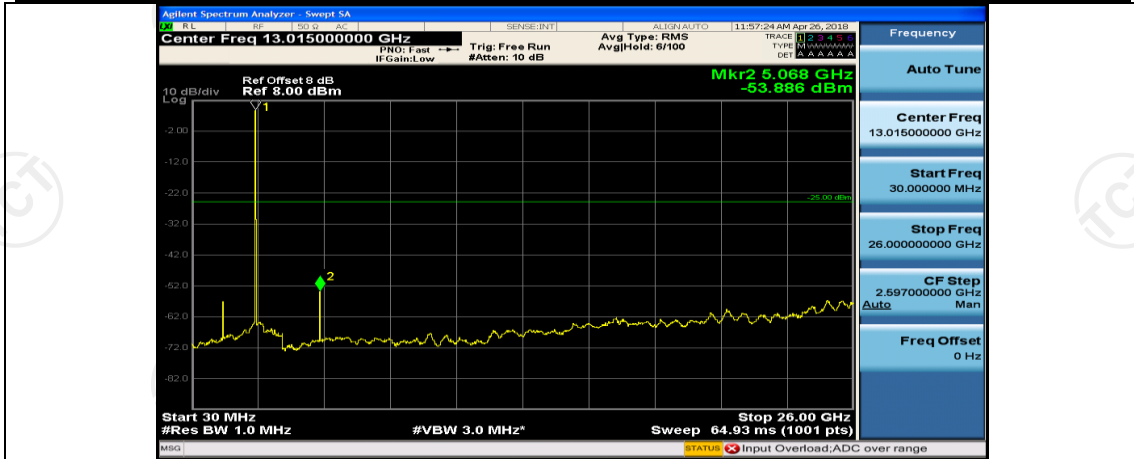

Test Graphs

Channel Bandwidth: 5 MHz

(Channel Bandwidth: 5 MHz)_LCH_QPSK_1RB#12

(Channel Bandwidth: 5 MHz)_LCH_QPSK_1RB#24

(Channel Bandwidth: 5 MHz)_MCH_QPSK_1RB#0

(Channel Bandwidth: 5 MHz)_MCH_QPSK_1RB#12