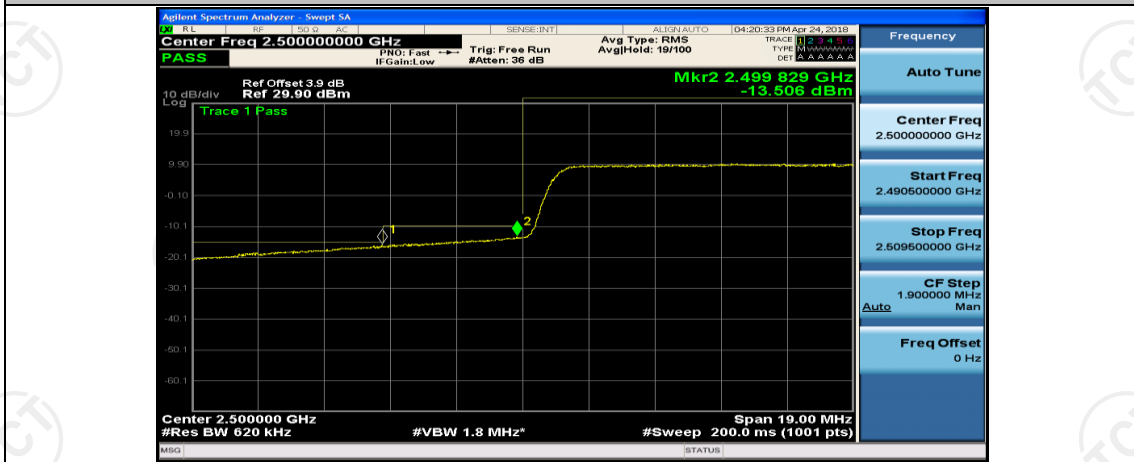

(Channel Bandwidth:20 MHz)_LCH_QPSK_100RB#0