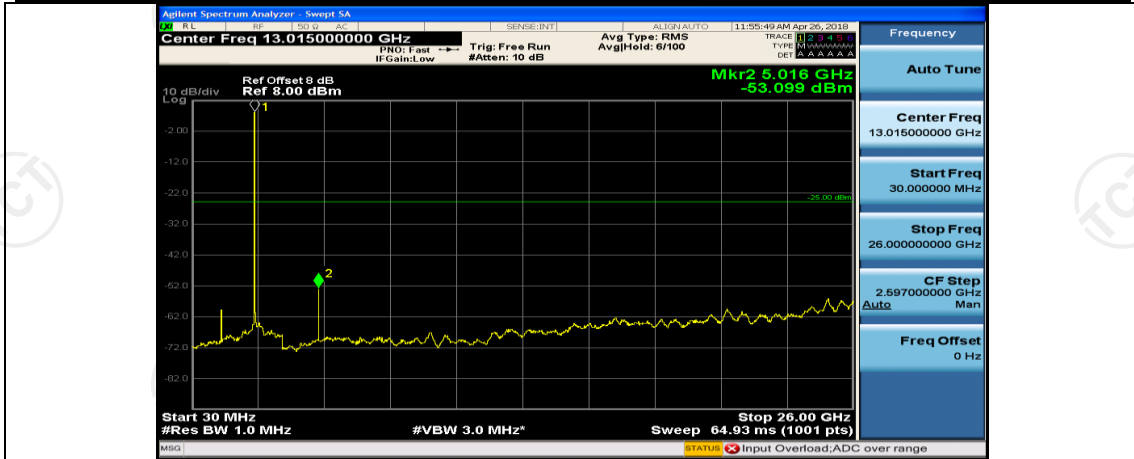

Test Graphs

Channel Bandwidth: 5 MHz

(Channel Bandwidth: 5 MHz)_LCH_QPSK_1RB#12

(Channel Bandwidth: 5 MHz)_LCH_QPSK_1RB#24

(Channel Bandwidth: 5 MHz)_MCH_QPSK_1RB#0

(Channel Bandwidth: 5 MHz)_MCH_QPSK_1RB#12