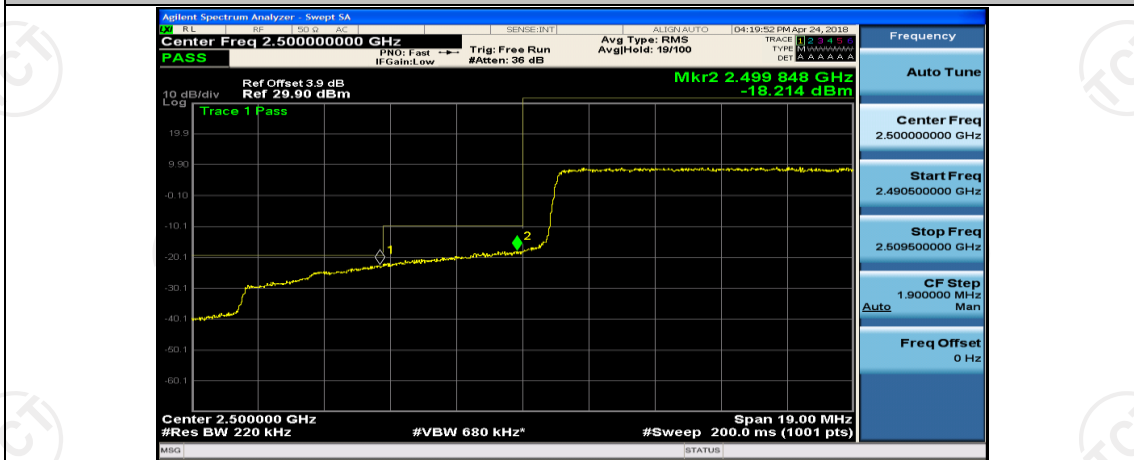

(Channel Bandwidth:15 MHz)_HCH_16QAM_37RB#0

(Channel Bandwidth:15 MHz)_HCH_16QAM_37RB#18

(Channel Bandwidth:15 MHz)_HCH_16QAM_37RB#38

(Channel Bandwidth:15 MHz)_HCH_16QAM_75RB#0

Channel Bandwidth: 20 MHz

(Channel Bandwidth:20 MHz)_LCH_QPSK_50RB#0