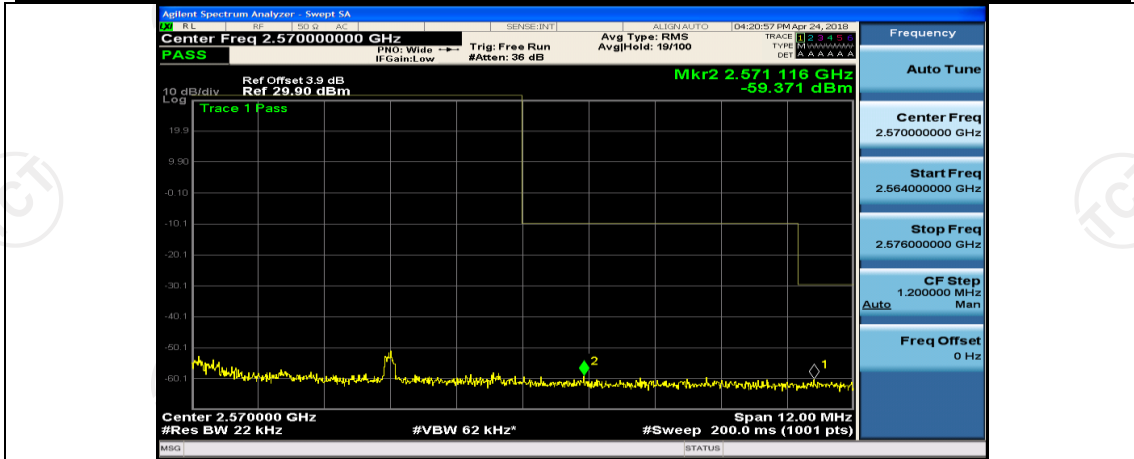

(Channel Bandwidth:20 MHz)_LCH_QPSK_50RB#25

(Channel Bandwidth:20 MHz)_LCH_QPSK_50RB#50

(Channel Bandwidth:20 MHz)_LCH_QPSK_100RB#0

(Channel Bandwidth:20 MHz)_HCH_QPSK_1RB#0

(Channel Bandwidth:20 MHz)_HCH_QPSK_1RB#49