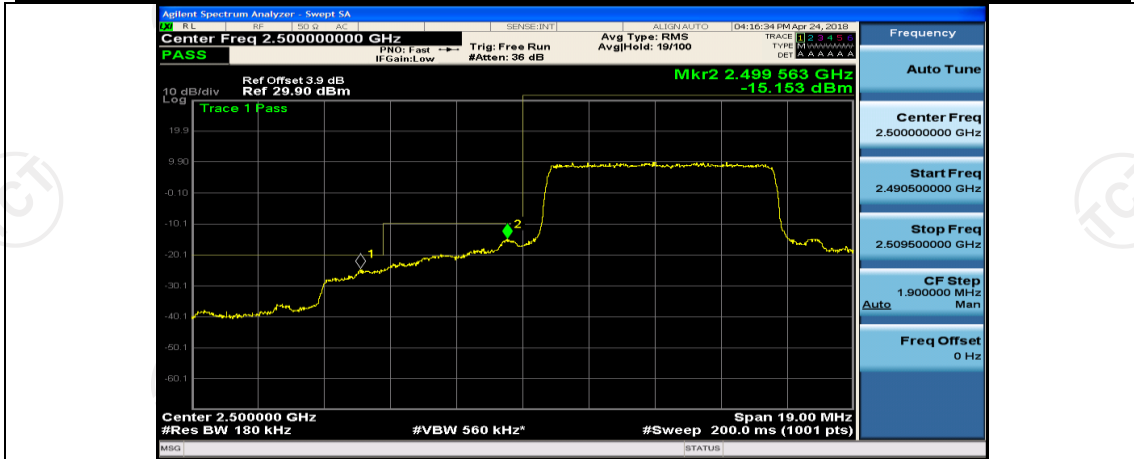

Channel Bandwidth: 10 MHz_HCH_16QAM_25RB#12

(Channel Bandwidth:15 MHz)_LCH_QPSK_1RB#0

(Channel Bandwidth:15 MHz)_LCH_QPSK_1RB#37

(Channel Bandwidth:15 MHz)_LCH_QPSK_1RB#74

(Channel Bandwidth:15 MHz)_LCH_QPSK_37RB#0