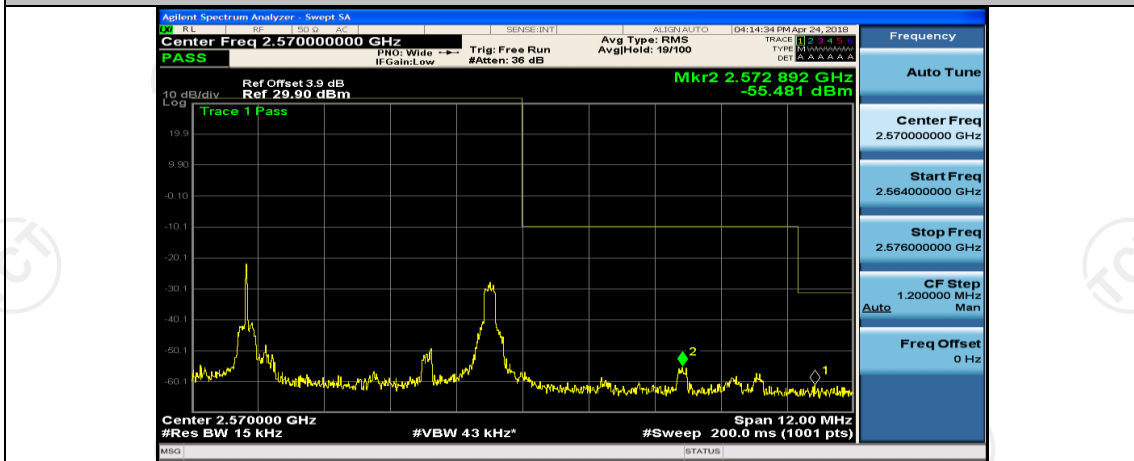

Channel Bandwidth: 10 MHz_LCH_16QAM_50RB#0

Channel Bandwidth: 10 MHz_HCH_16QAM_1RB#0

Channel Bandwidth: 10 MHz_HCH_16QAM_1RB#24

Channel Bandwidth: 10 MHz_HCH_16QAM_1RB#49

Channel Bandwidth: 10 MHz_HCH_16QAM_25RB#0

Channel Bandwidth: 10 MHz_HCH_16QAM_25RB#12

(Channel Bandwidth:15 MHz)_LCH_QPSK_1RB#0

(Channel Bandwidth:15 MHz)_LCH_QPSK_1RB#37

(Channel Bandwidth:15 MHz)_LCH_QPSK_1RB#74

(Channel Bandwidth:15 MHz)_LCH_QPSK_37RB#0