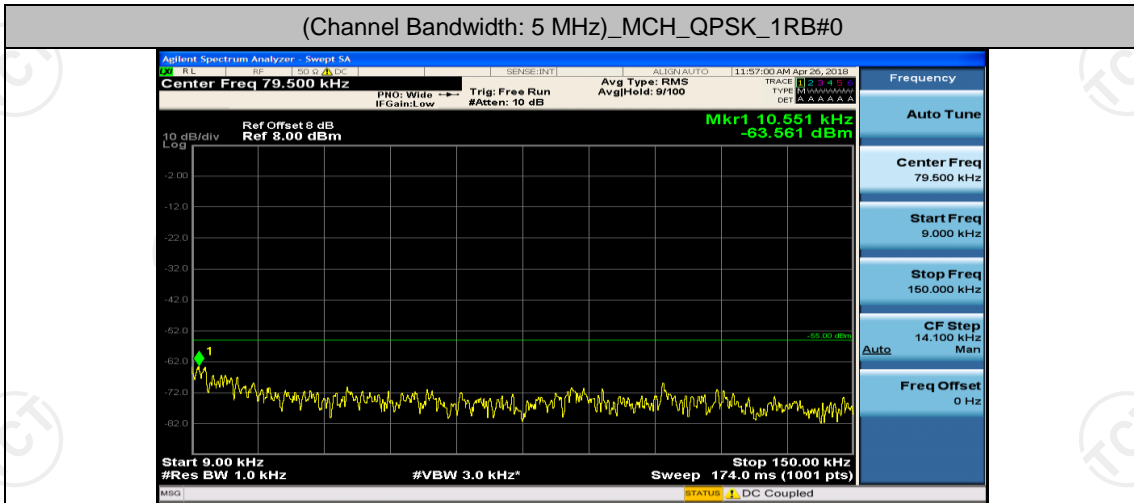

Test Graphs

Channel Bandwidth: 5 MHz

(Channel Bandwidth: 5 MHz)_LCH_QPSK_1RB#12

(Channel Bandwidth: 5 MHz)_LCH_QPSK_1RB#24

(Channel Bandwidth: 5 MHz)_MCH_QPSK_1RB#0

(Channel Bandwidth: 5 MHz)_MCH_QPSK_1RB#12