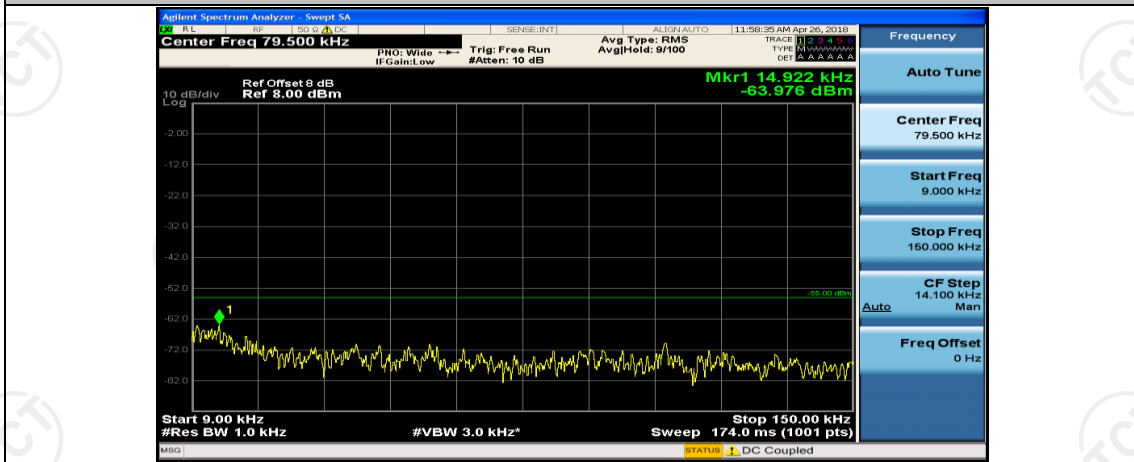

(Channel Bandwidth: 5 MHz)_HCH_QPSK_1RB#0