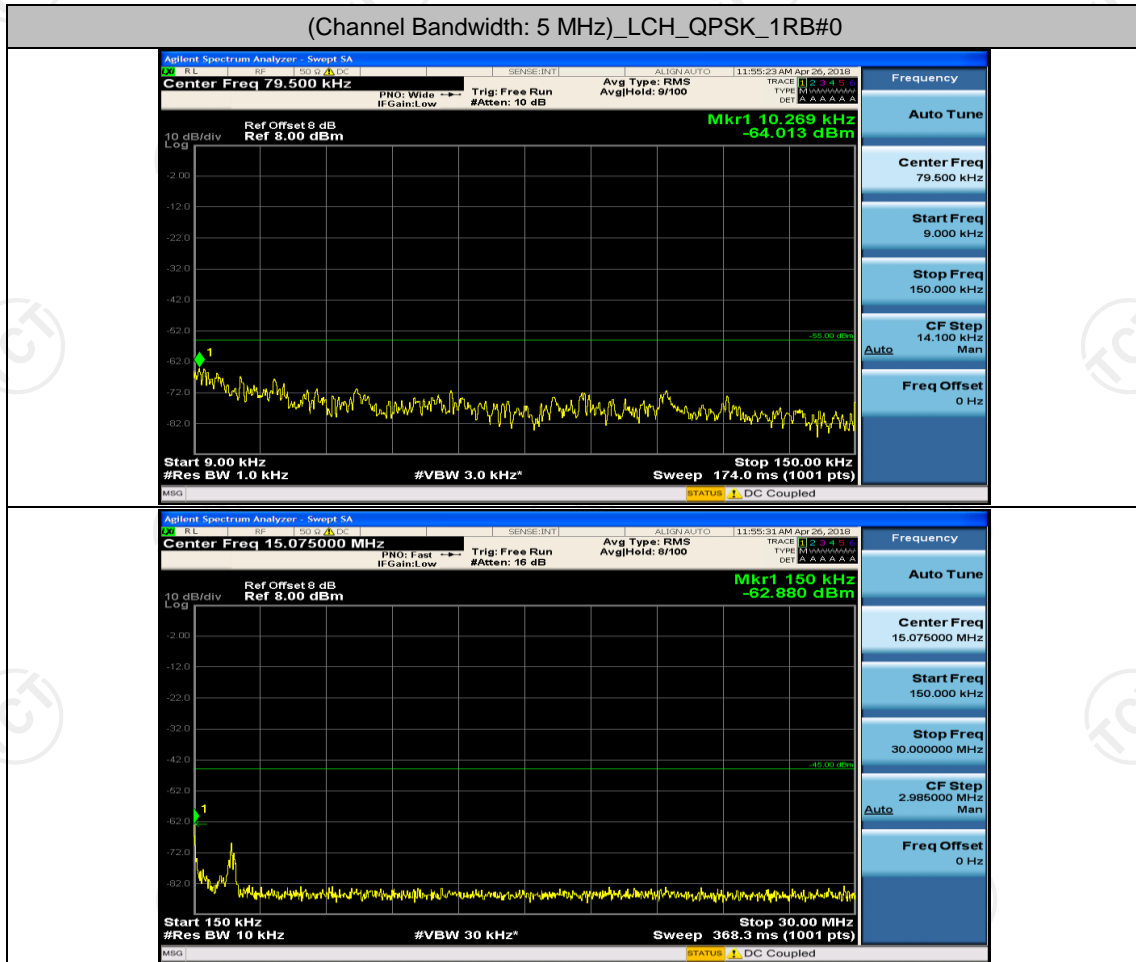

(Channel Bandwidth:20 MHz)_HCH_16QAM_50RB#0

(Channel Bandwidth:20 MHz)_HCH_16QAM_50RB#25

(Channel Bandwidth:20 MHz)_HCH_16QAM_50RB#50

(Channel Bandwidth:20 MHz)_HCH_16QAM_100RB#0

Appendix E: Conducted Spurious Emission

Test Graphs

Channel Bandwidth: 5 MHz

(Channel Bandwidth: 5 MHz)_LCH_QPSK_1RB#12

(Channel Bandwidth: 5 MHz)_LCH_QPSK_1RB#24

(Channel Bandwidth: 5 MHz)_MCH_QPSK_1RB#0

(Channel Bandwidth: 5 MHz)_MCH_QPSK_1RB#12