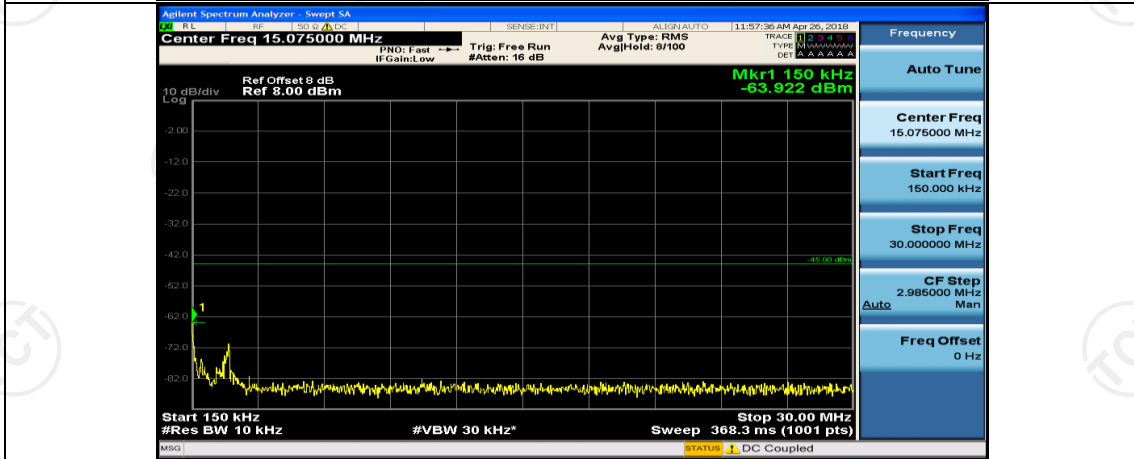

(Channel Bandwidth: 5 MHz)_MCH_QPSK_1RB#24