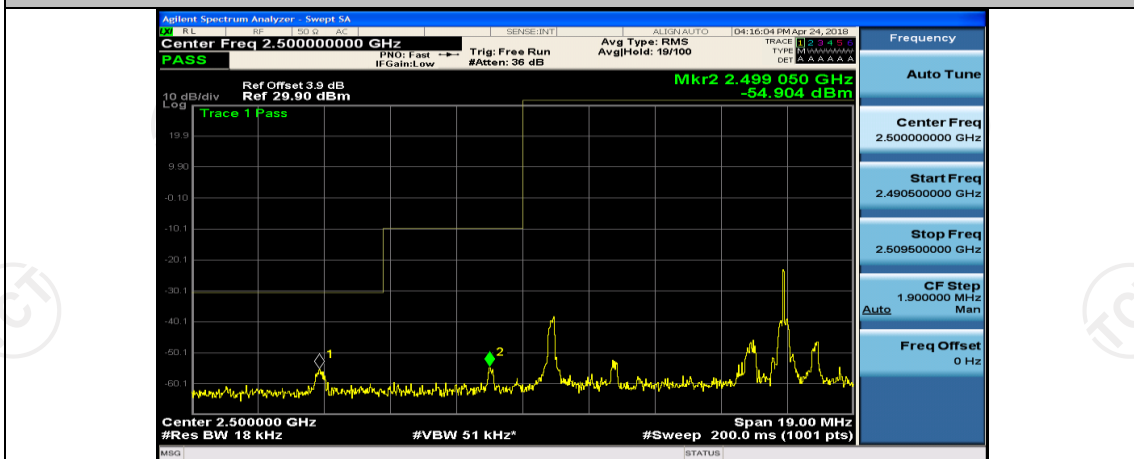

Channel Bandwidth: 10 MHz_HCH_16QAM_25RB#12

(Channel Bandwidth:15 MHz)_LCH_QPSK_1RB#0

(Channel Bandwidth:15 MHz)_LCH_QPSK_1RB#37

(Channel Bandwidth:15 MHz)_LCH_QPSK_1RB#74

(Channel Bandwidth:15 MHz)_LCH_QPSK_37RB#0

(Channel Bandwidth:15 MHz)_LCH_QPSK_37RB#18

(Channel Bandwidth:15 MHz)_LCH_QPSK_37RB#38

(Channel Bandwidth:15 MHz)_LCH_QPSK_75RB#0

(Channel Bandwidth:15 MHz)_HCH_QPSK_1RB#0

(Channel Bandwidth:15 MHz)_HCH_QPSK_1RB#37