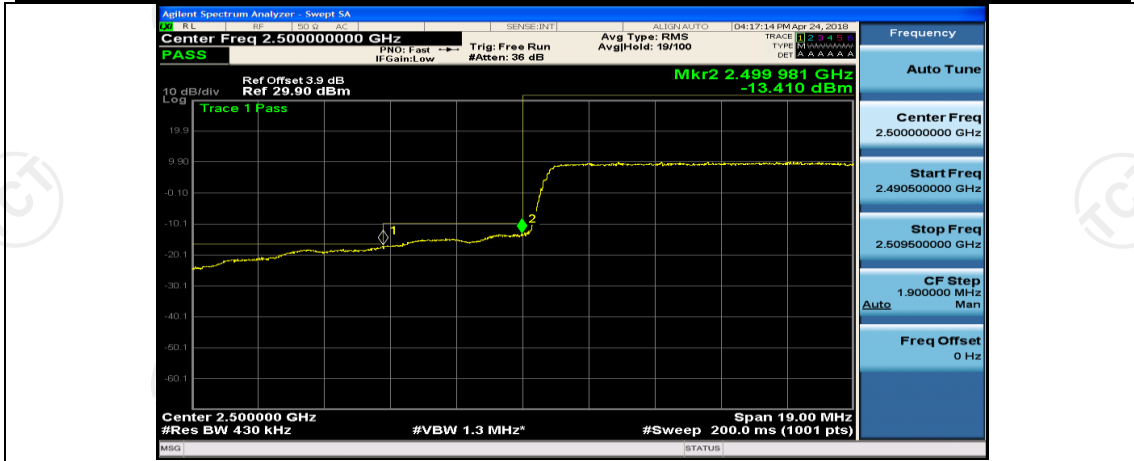

(Channel Bandwidth:15 MHz)_LCH_QPSK_75RB#0

(Channel Bandwidth:15 MHz)_HCH_QPSK_1RB#0