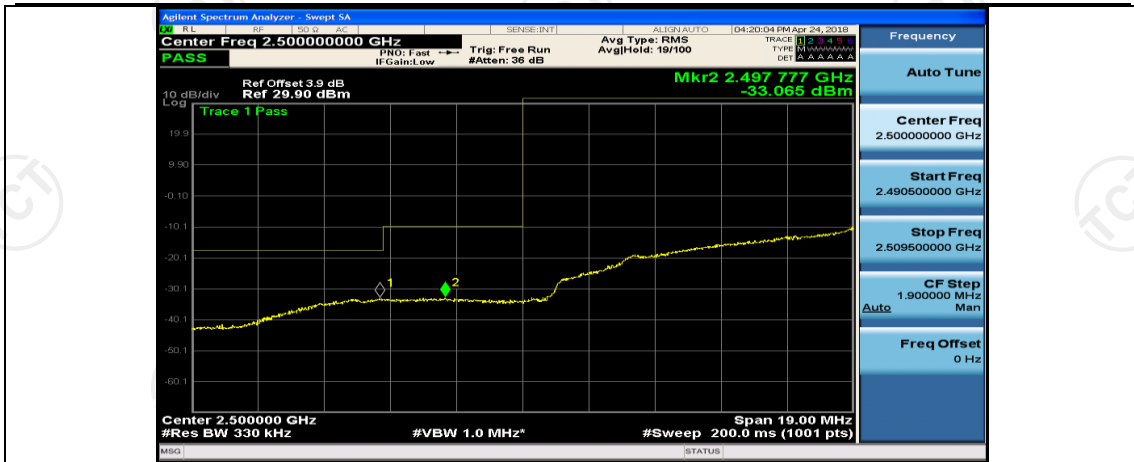

(Channel Bandwidth:20 MHz)_LCH_QPSK_50RB#50