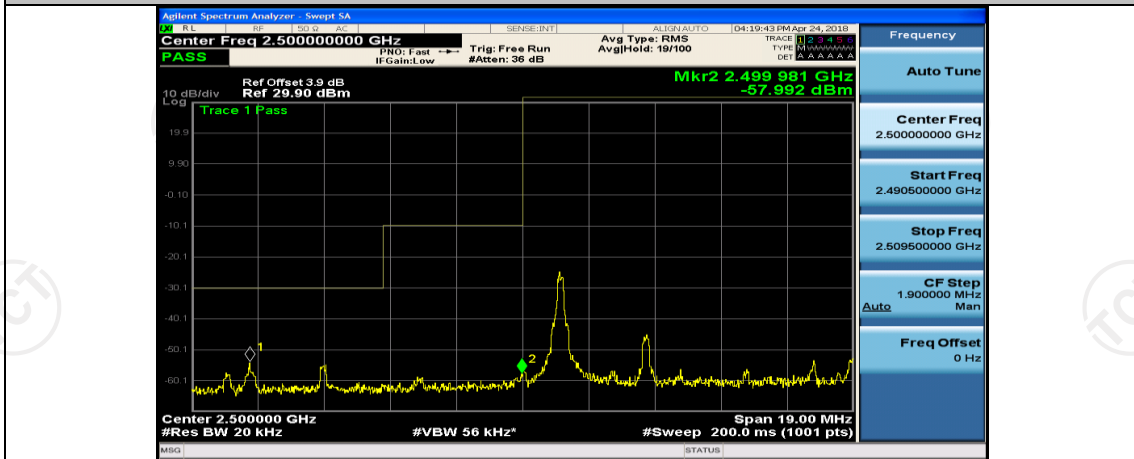

(Channel Bandwidth:20 MHz)_LCH_16QAM_1RB#99