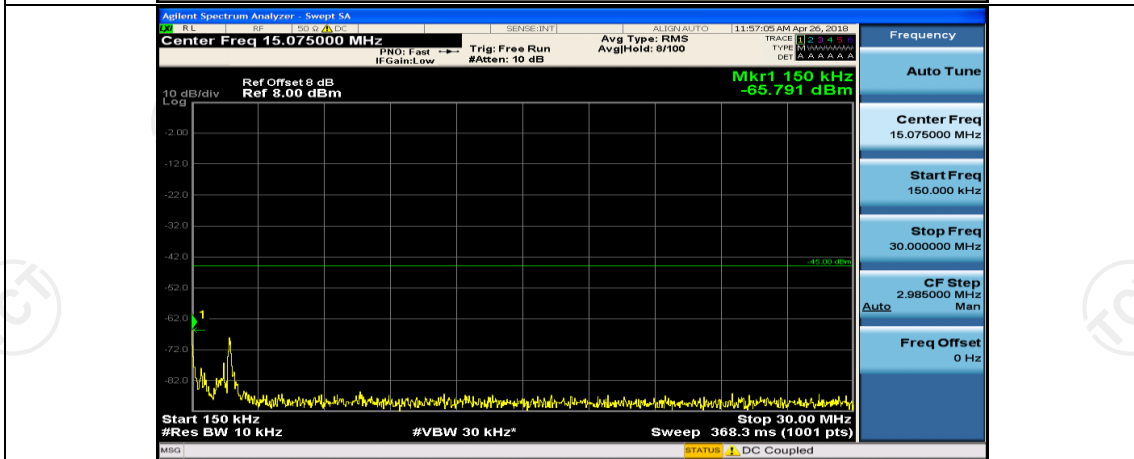

Test Graphs

Channel Bandwidth: 5 MHz

(Channel Bandwidth: 5 MHz)_LCH_QPSK_1RB#12

(Channel Bandwidth: 5 MHz)_LCH_QPSK_1RB#24

(Channel Bandwidth: 5 MHz)_MCH_QPSK_1RB#0

(Channel Bandwidth: 5 MHz)_MCH_QPSK_1RB#12