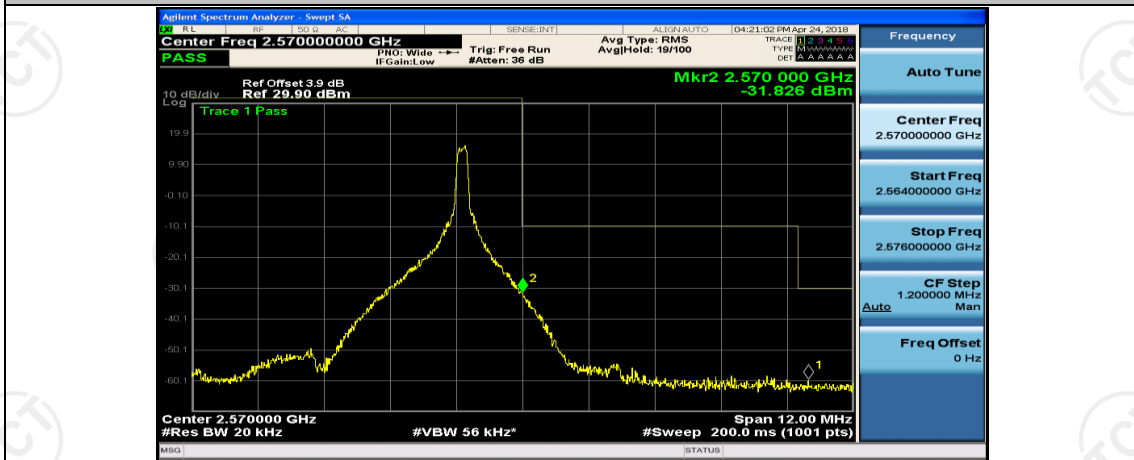

(Channel Bandwidth:20 MHz)_HCH_QPSK_1RB#99