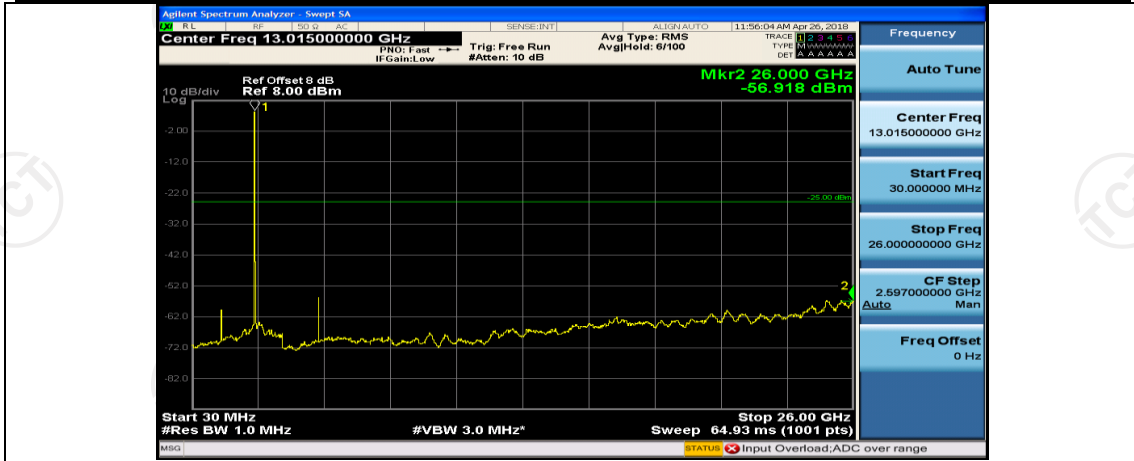

Test Graphs

Channel Bandwidth: 5 MHz

(Channel Bandwidth: 5 MHz)_LCH_QPSK_1RB#12

(Channel Bandwidth: 5 MHz)_LCH_QPSK_1RB#24

(Channel Bandwidth: 5 MHz)_MCH_QPSK_1RB#0

(Channel Bandwidth: 5 MHz)_MCH_QPSK_1RB#12