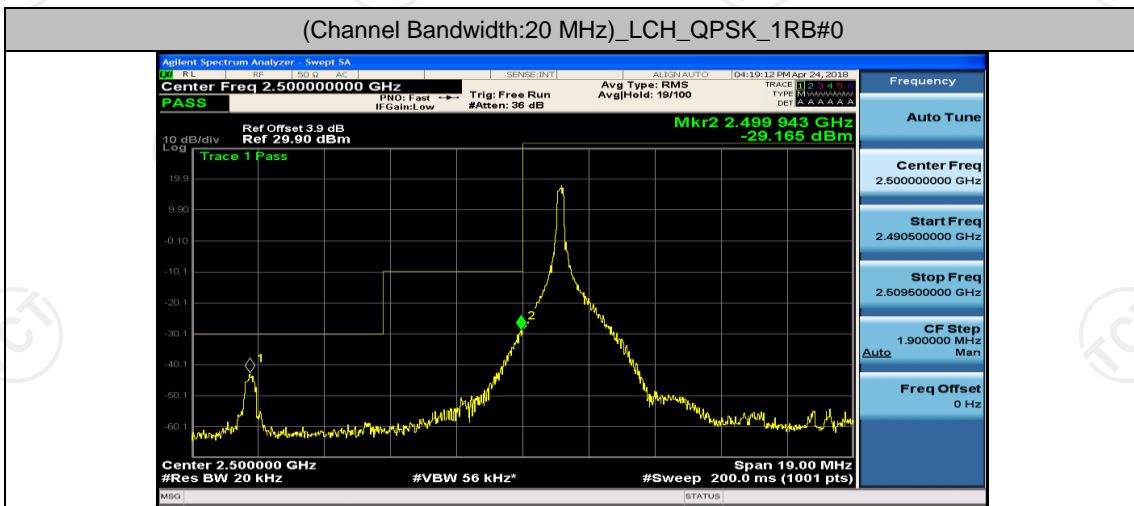

(Channel Bandwidth:15 MHz)_HCH_16QAM_37RB#0

(Channel Bandwidth:15 MHz)_HCH_16QAM_37RB#18

(Channel Bandwidth:15 MHz)_HCH_16QAM_37RB#38

(Channel Bandwidth:15 MHz)_HCH_16QAM_75RB#0

Channel Bandwidth: 20 MHz

(Channel Bandwidth:20 MHz)_LCH_QPSK_50RB#0