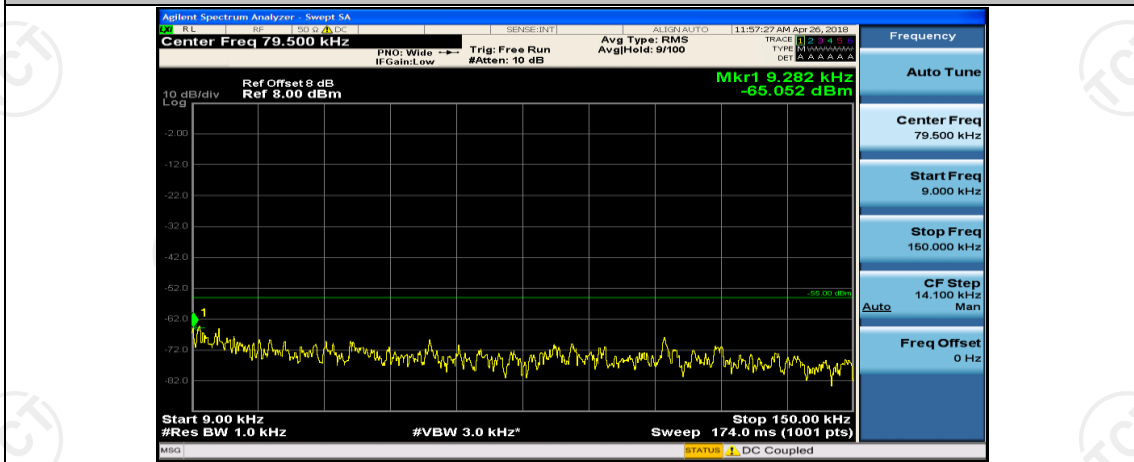

(Channel Bandwidth: 5 MHz)_MCH_QPSK_1RB#24