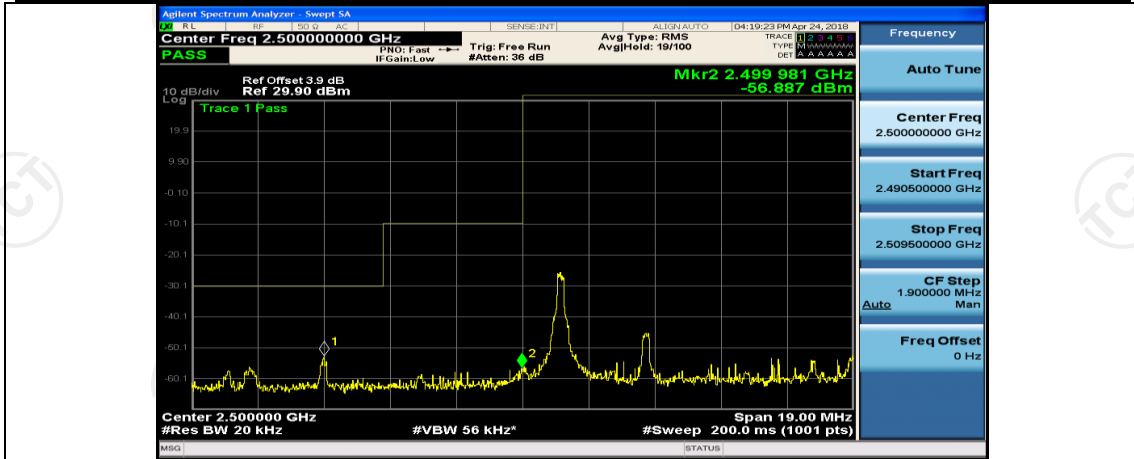

(Channel Bandwidth:15 MHz)_HCH_16QAM_37RB#0

(Channel Bandwidth:15 MHz)_HCH_16QAM_37RB#18

(Channel Bandwidth:15 MHz)_HCH_16QAM_37RB#38

(Channel Bandwidth:15 MHz)_HCH_16QAM_75RB#0

Channel Bandwidth: 20 MHz

(Channel Bandwidth:20 MHz)_LCH_QPSK_50RB#0