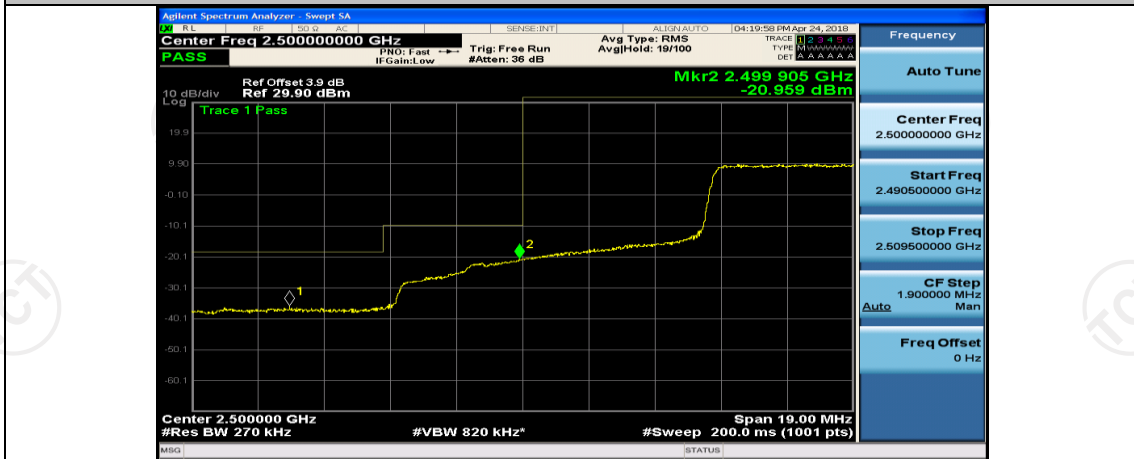

(Channel Bandwidth:20 MHz)_LCH_QPSK_50RB#25