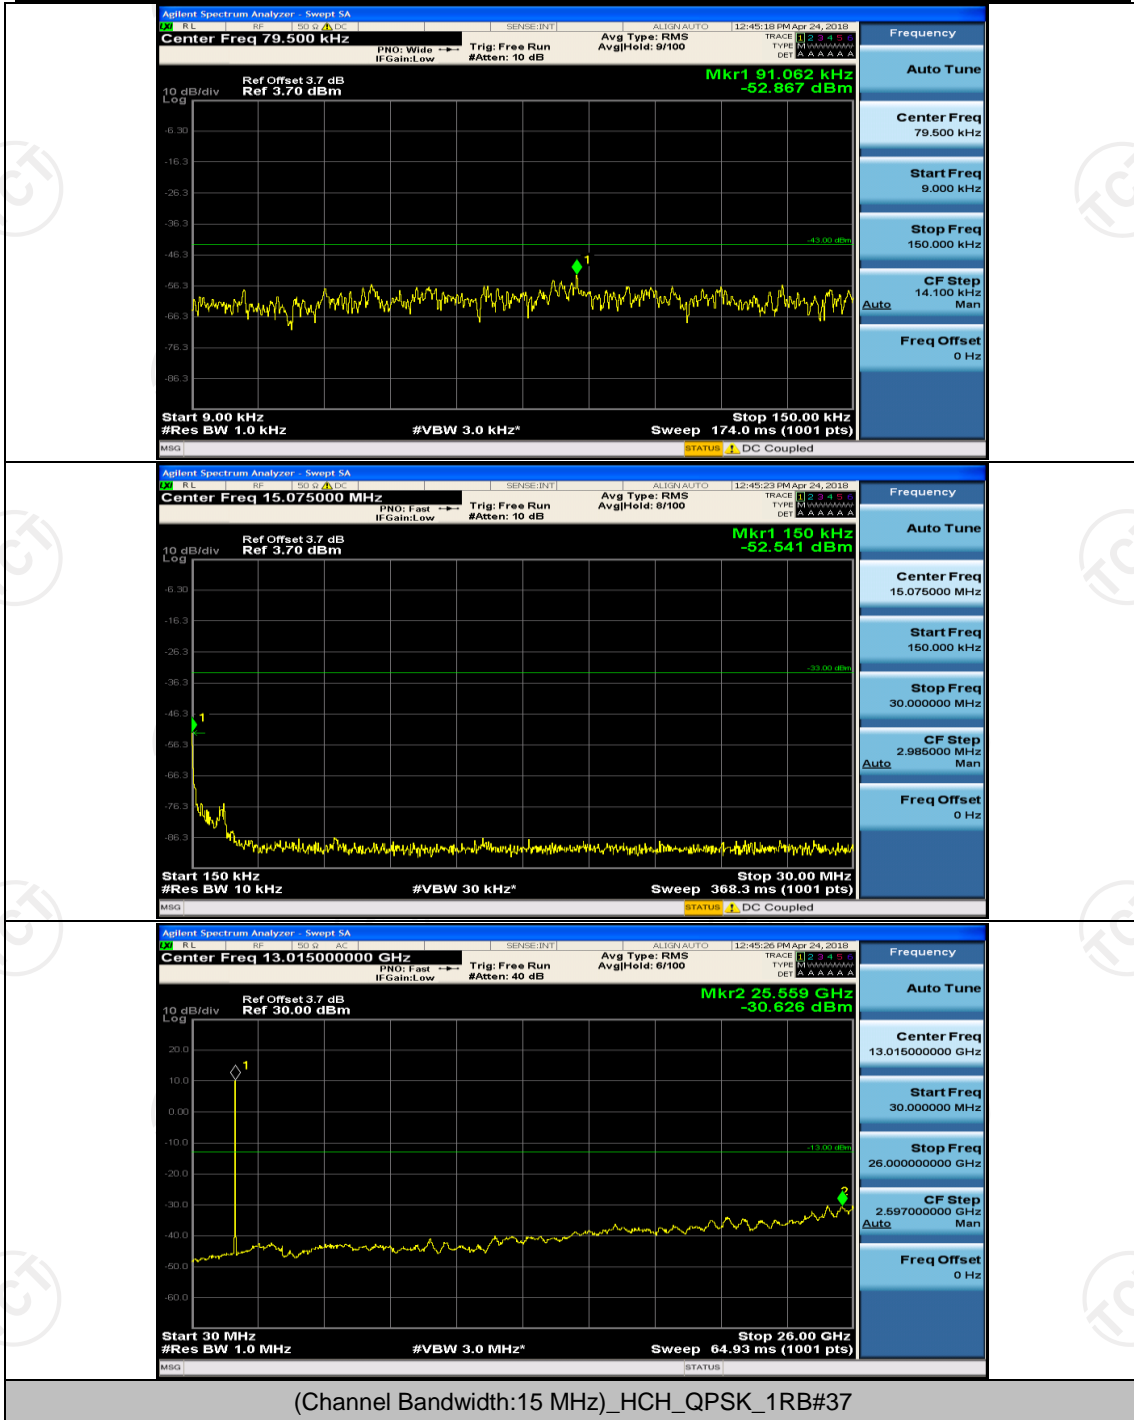

Channel Bandwidth: 15 MHz

(Channel Bandwidth:15 MHz)_LCH_QPSK_1RB#0

(Channel Bandwidth:15 MHz)_MCH_QPSK_1RB#0

(Channel Bandwidth:15 MHz)_MCH_16QAM_1RB#0

(Channel Bandwidth:15 MHz)_HCH_16QAM_1RB#0

Channel Bandwidth: 20 MHz

(Channel Bandwidth:20 MHz)_LCH_QPSK_1RB#0

(Channel Bandwidth:20 MHz)_HCH_QPSK_1RB#0

(Channel Bandwidth:20 MHz)_MCH_16QAM_1RB#0