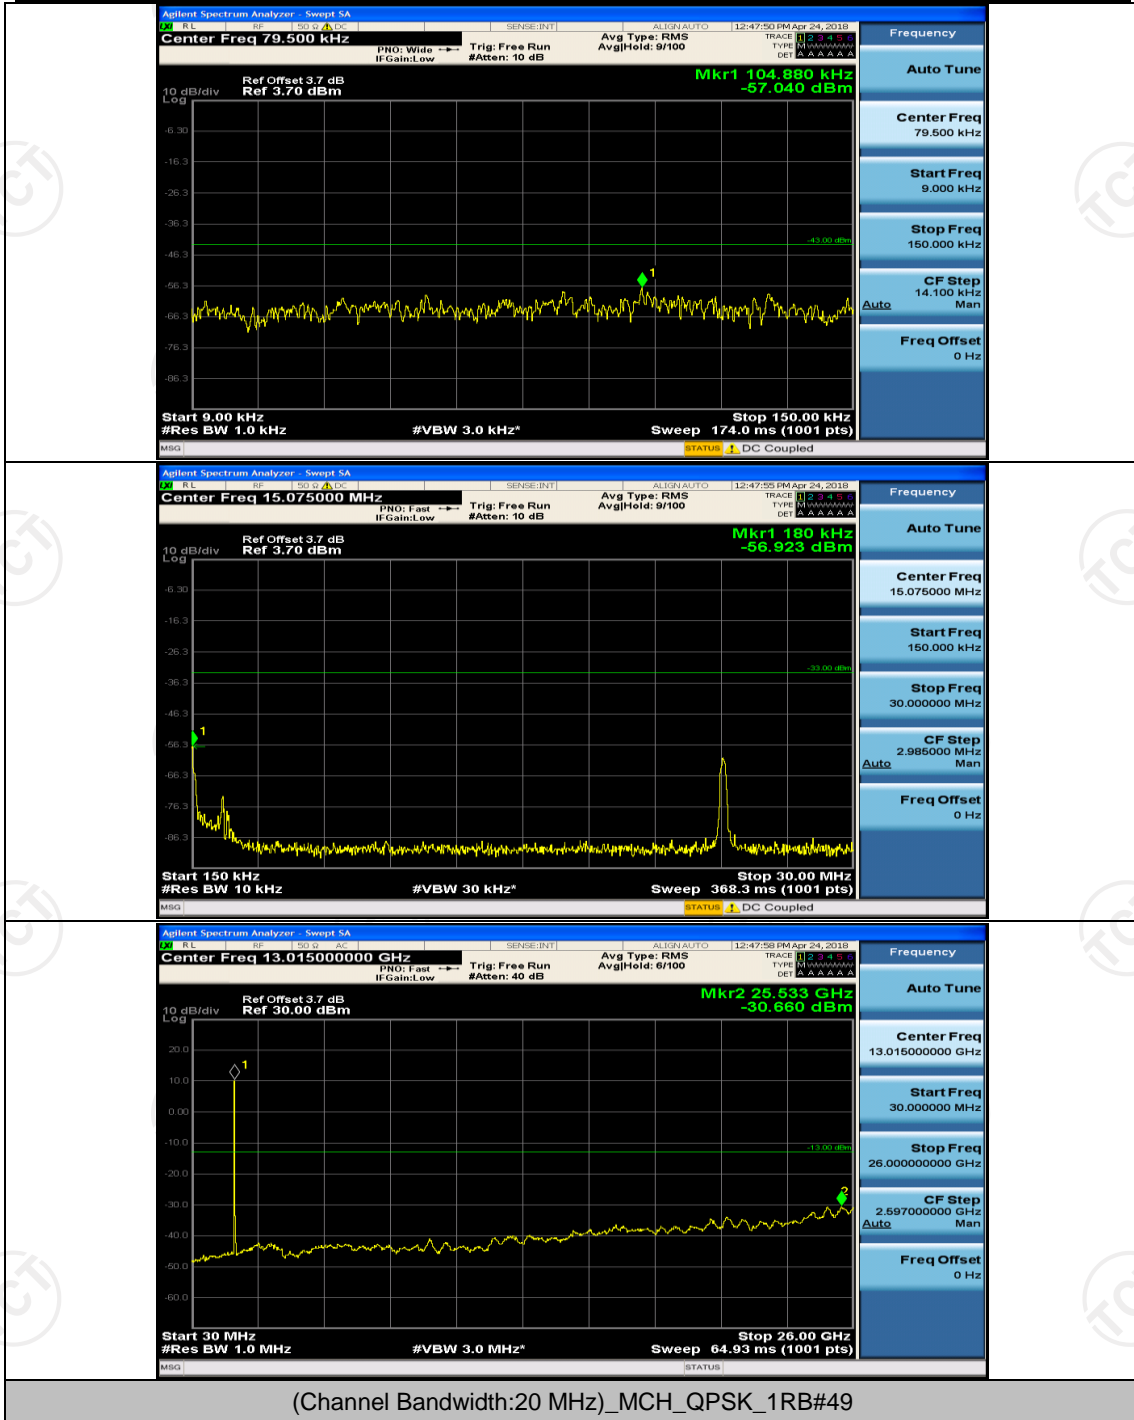

Channel Bandwidth: 15 MHz

(Channel Bandwidth:15 MHz)_LCH_QPSK_1RB#0

(Channel Bandwidth:15 MHz)_MCH_QPSK_1RB#0

(Channel Bandwidth:15 MHz)_MCH_16QAM_1RB#0

(Channel Bandwidth:15 MHz)_HCH_16QAM_1RB#0

Channel Bandwidth: 20 MHz

(Channel Bandwidth:20 MHz)_LCH_QPSK_1RB#0

(Channel Bandwidth:20 MHz)_HCH_QPSK_1RB#0

(Channel Bandwidth:20 MHz)_MCH_16QAM_1RB#0