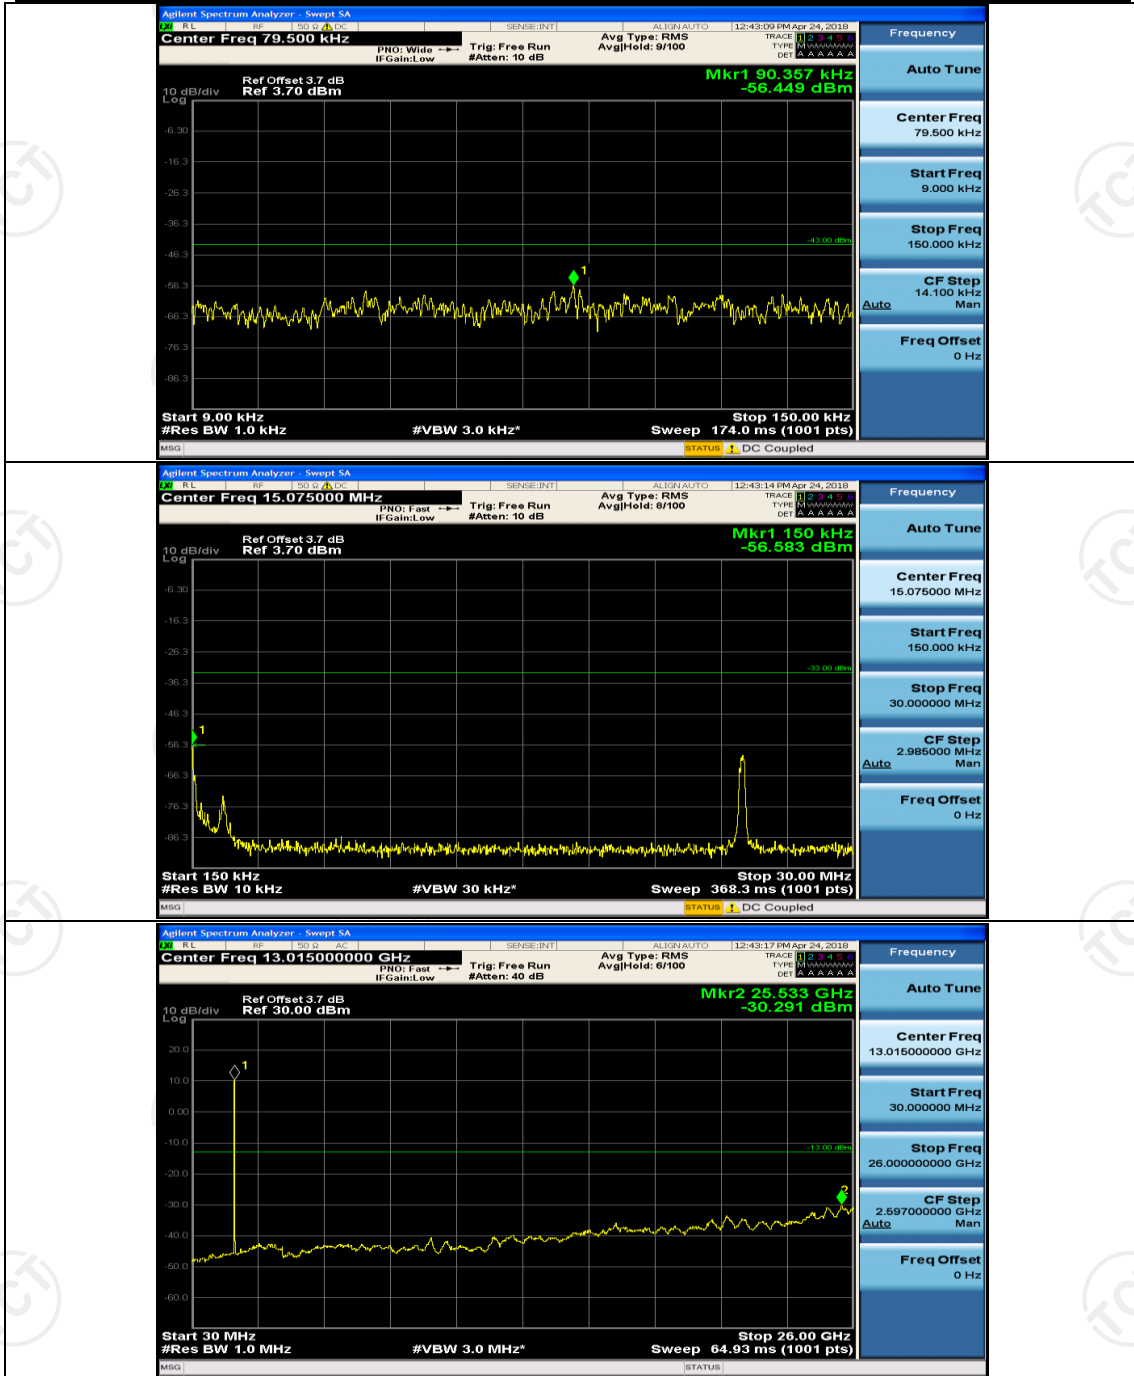

Channel Bandwidth: 15 MHz

(Channel Bandwidth:15 MHz)_LCH_QPSK_1RB#0

(Channel Bandwidth:15 MHz)_MCH_QPSK_1RB#0

(Channel Bandwidth:15 MHz)_MCH_16QAM_1RB#0

(Channel Bandwidth:15 MHz)_HCH_16QAM_1RB#0

Channel Bandwidth: 20 MHz

(Channel Bandwidth:20 MHz)_LCH_QPSK_1RB#0

(Channel Bandwidth:20 MHz)_HCH_QPSK_1RB#0

(Channel Bandwidth:20 MHz)_MCH_16QAM_1RB#0