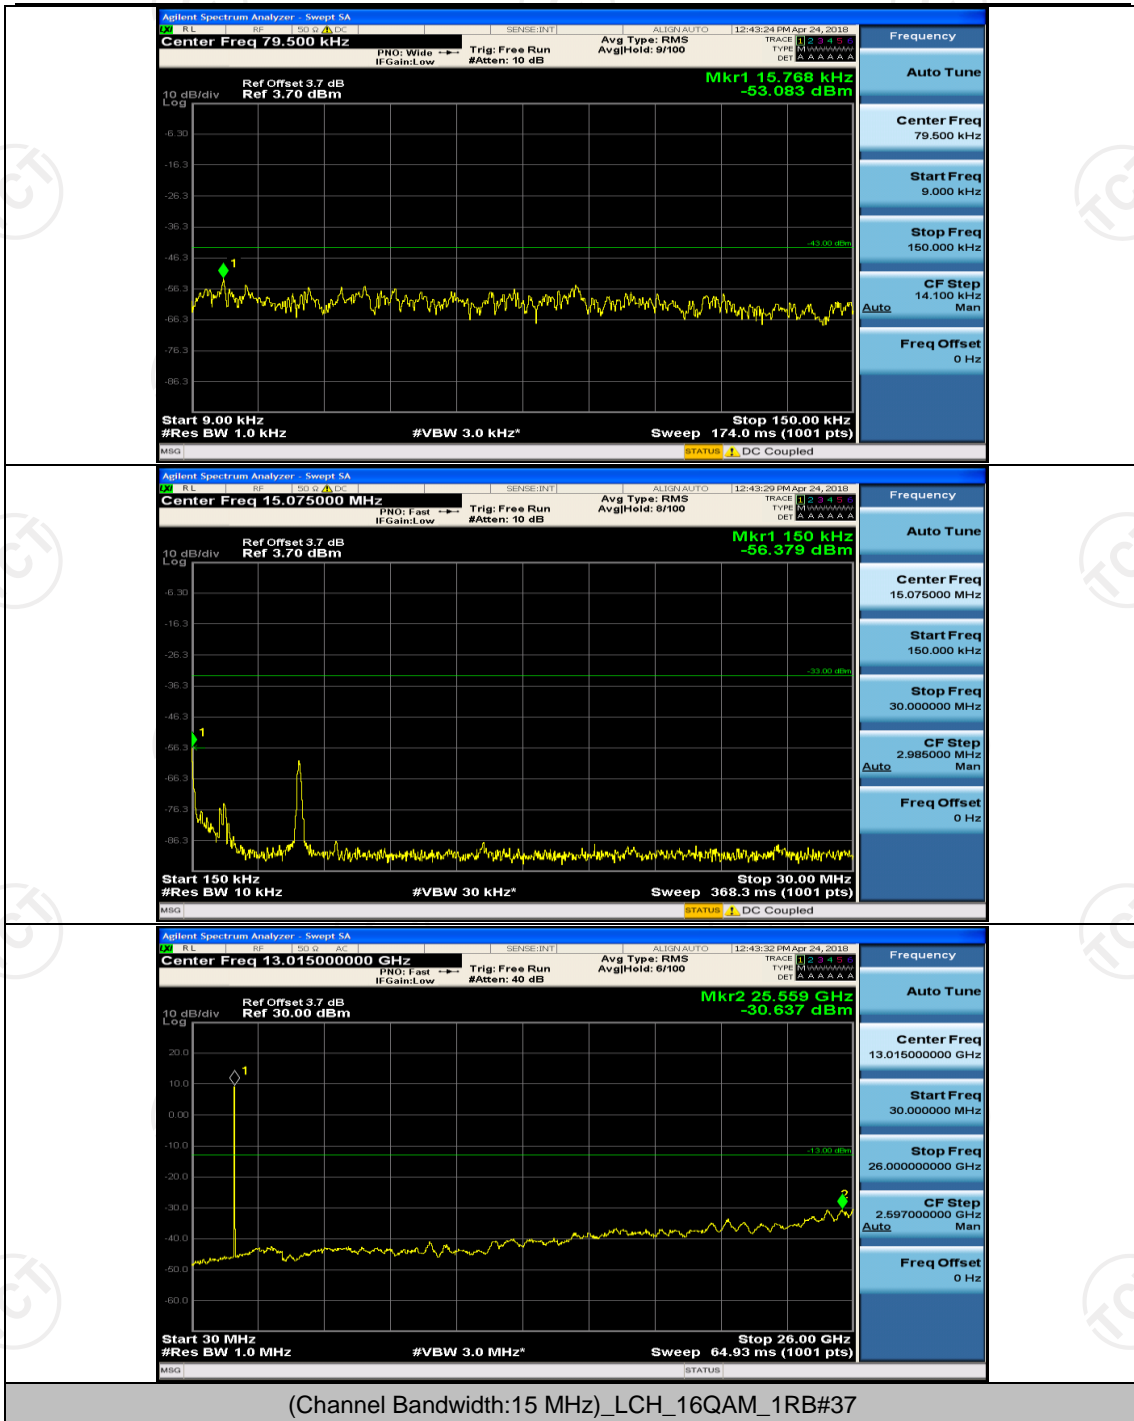

Channel Bandwidth: 15 MHz

(Channel Bandwidth:15 MHz)_LCH_QPSK_1RB#0

(Channel Bandwidth:15 MHz)_MCH_QPSK_1RB#0

(Channel Bandwidth:15 MHz)_MCH_16QAM_1RB#0

(Channel Bandwidth:15 MHz)_HCH_16QAM_1RB#0

Channel Bandwidth: 20 MHz

(Channel Bandwidth:20 MHz)_LCH_QPSK_1RB#0

(Channel Bandwidth:20 MHz)_HCH_QPSK_1RB#0

(Channel Bandwidth:20 MHz)_MCH_16QAM_1RB#0