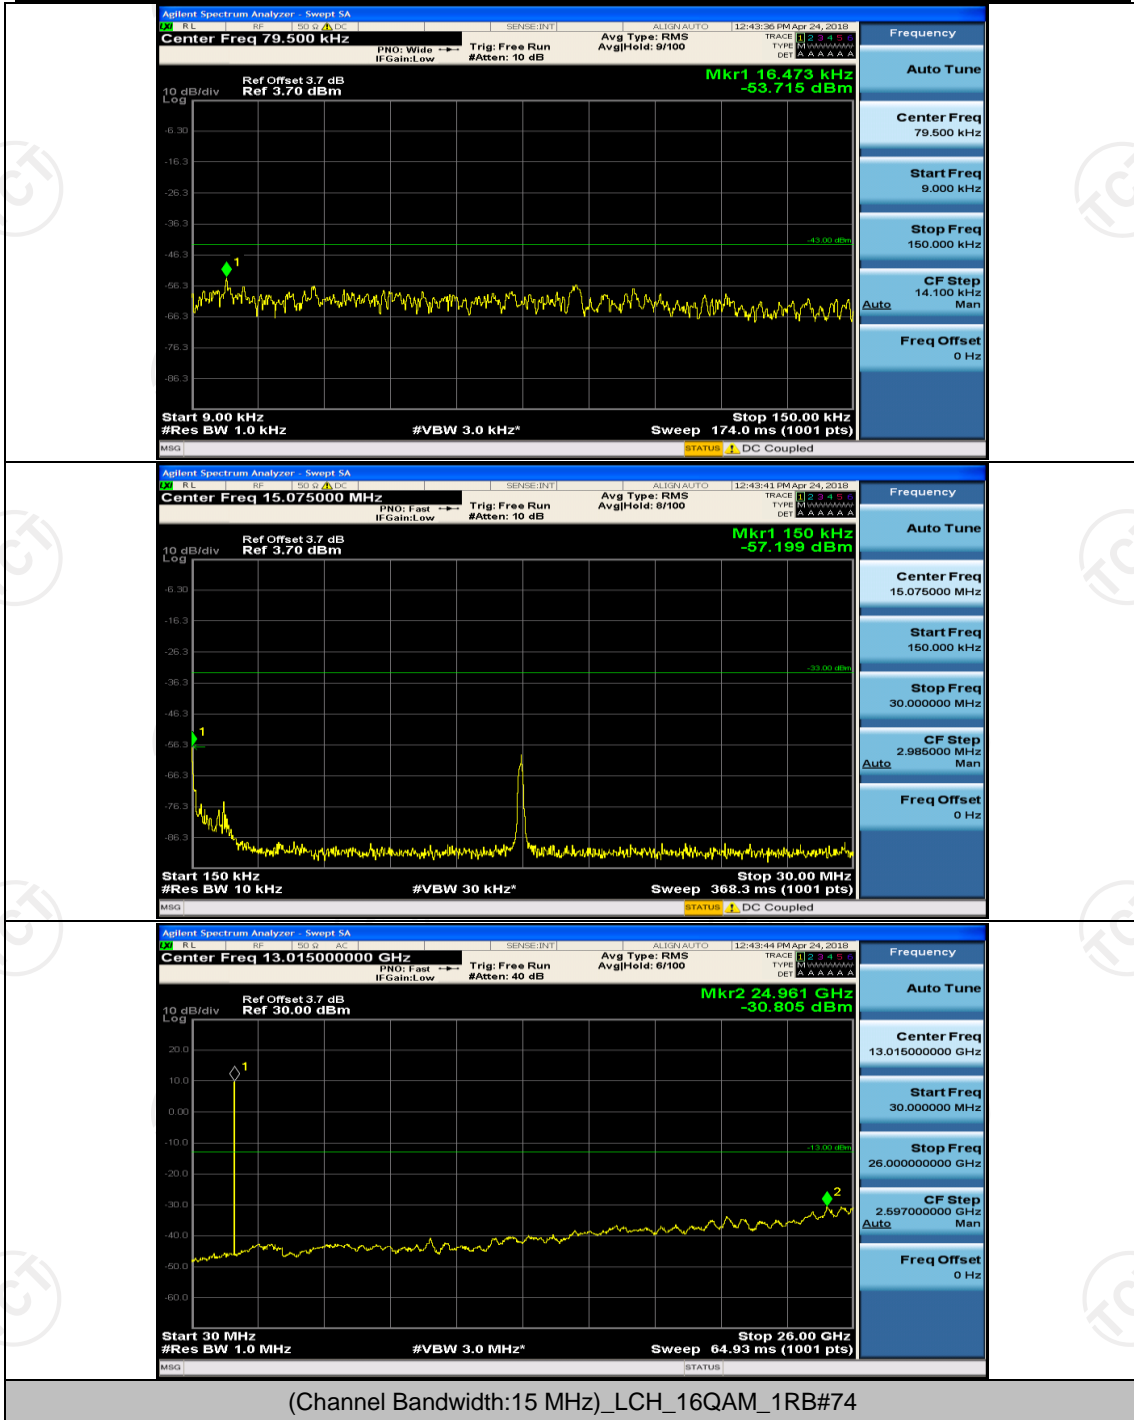

Channel Bandwidth: 15 MHz

(Channel Bandwidth:15 MHz)_LCH_QPSK_1RB#0

(Channel Bandwidth:15 MHz)_MCH_QPSK_1RB#0

(Channel Bandwidth:15 MHz)_MCH_16QAM_1RB#0

(Channel Bandwidth:15 MHz)_HCH_16QAM_1RB#0

Channel Bandwidth: 20 MHz

(Channel Bandwidth:20 MHz)_LCH_QPSK_1RB#0

(Channel Bandwidth:20 MHz)_HCH_QPSK_1RB#0

(Channel Bandwidth:20 MHz)_MCH_16QAM_1RB#0