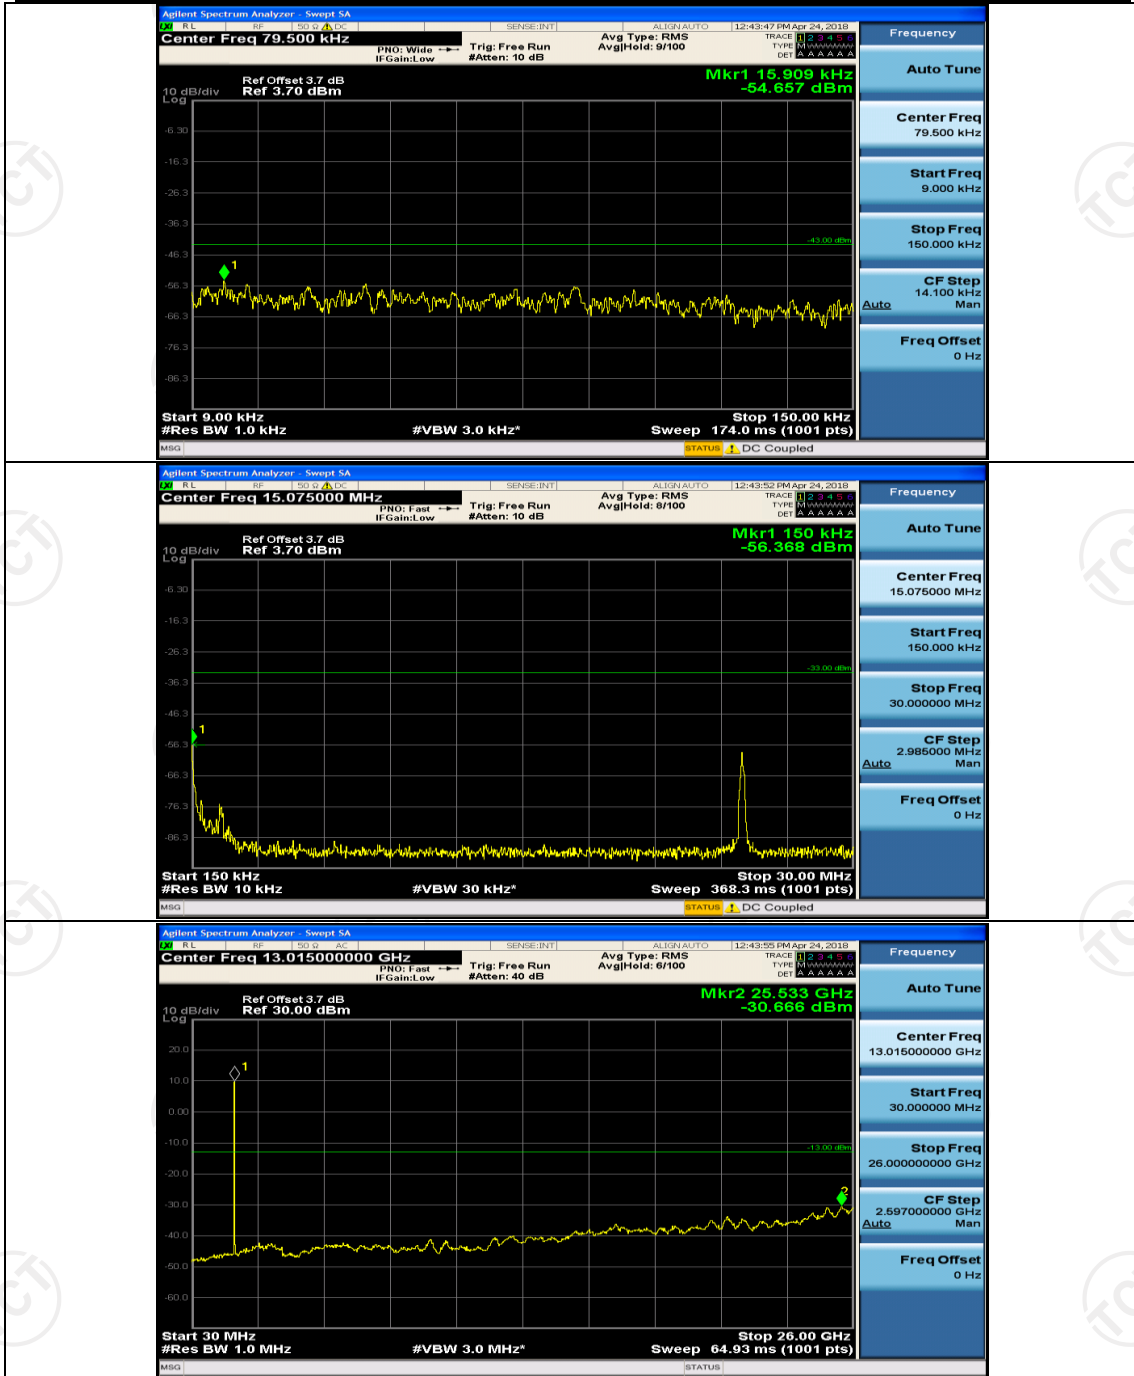

Channel Bandwidth: 15 MHz

(Channel Bandwidth:15 MHz)_LCH_QPSK_1RB#0

(Channel Bandwidth:15 MHz)_MCH_QPSK_1RB#0

(Channel Bandwidth:15 MHz)_MCH_16QAM_1RB#0

(Channel Bandwidth:15 MHz)_HCH_16QAM_1RB#0

Channel Bandwidth: 20 MHz

(Channel Bandwidth:20 MHz)_LCH_QPSK_1RB#0

(Channel Bandwidth:20 MHz)_HCH_QPSK_1RB#0

(Channel Bandwidth:20 MHz)_MCH_16QAM_1RB#0