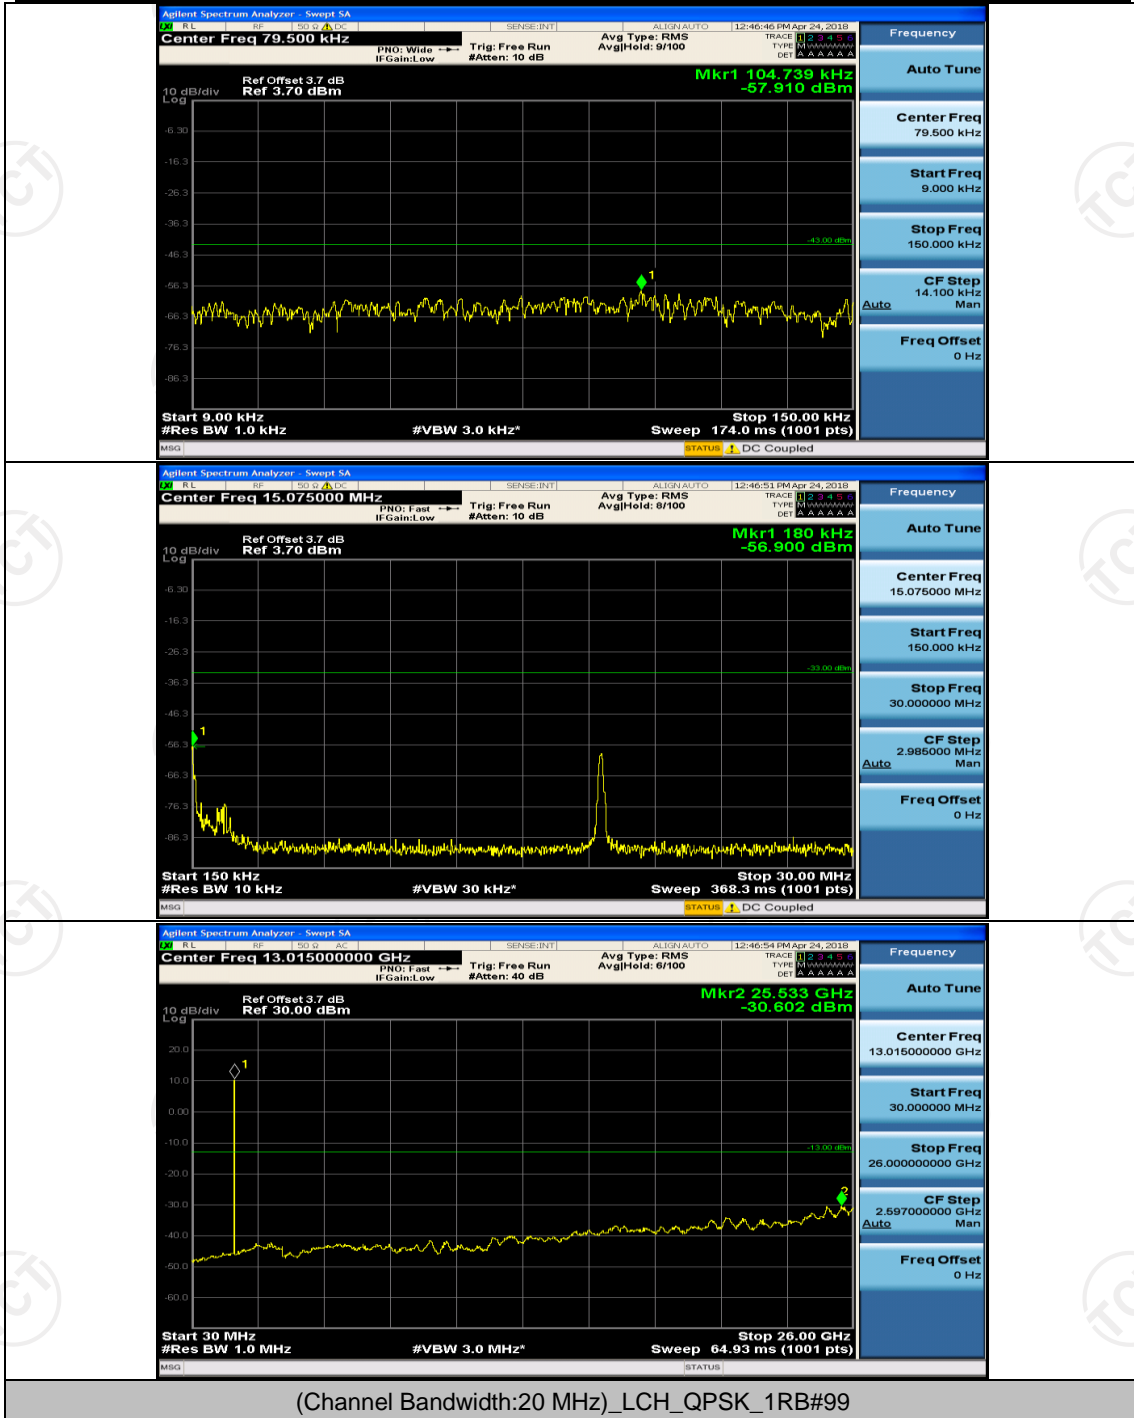

Channel Bandwidth: 15 MHz

(Channel Bandwidth:15 MHz)_LCH_QPSK_1RB#0

(Channel Bandwidth:15 MHz)_MCH_QPSK_1RB#0

(Channel Bandwidth:15 MHz)_MCH_16QAM_1RB#0

(Channel Bandwidth:15 MHz)_HCH_16QAM_1RB#0

Channel Bandwidth: 20 MHz

(Channel Bandwidth:20 MHz)_LCH_QPSK_1RB#0

(Channel Bandwidth:20 MHz)_HCH_QPSK_1RB#0

(Channel Bandwidth:20 MHz)_MCH_16QAM_1RB#0