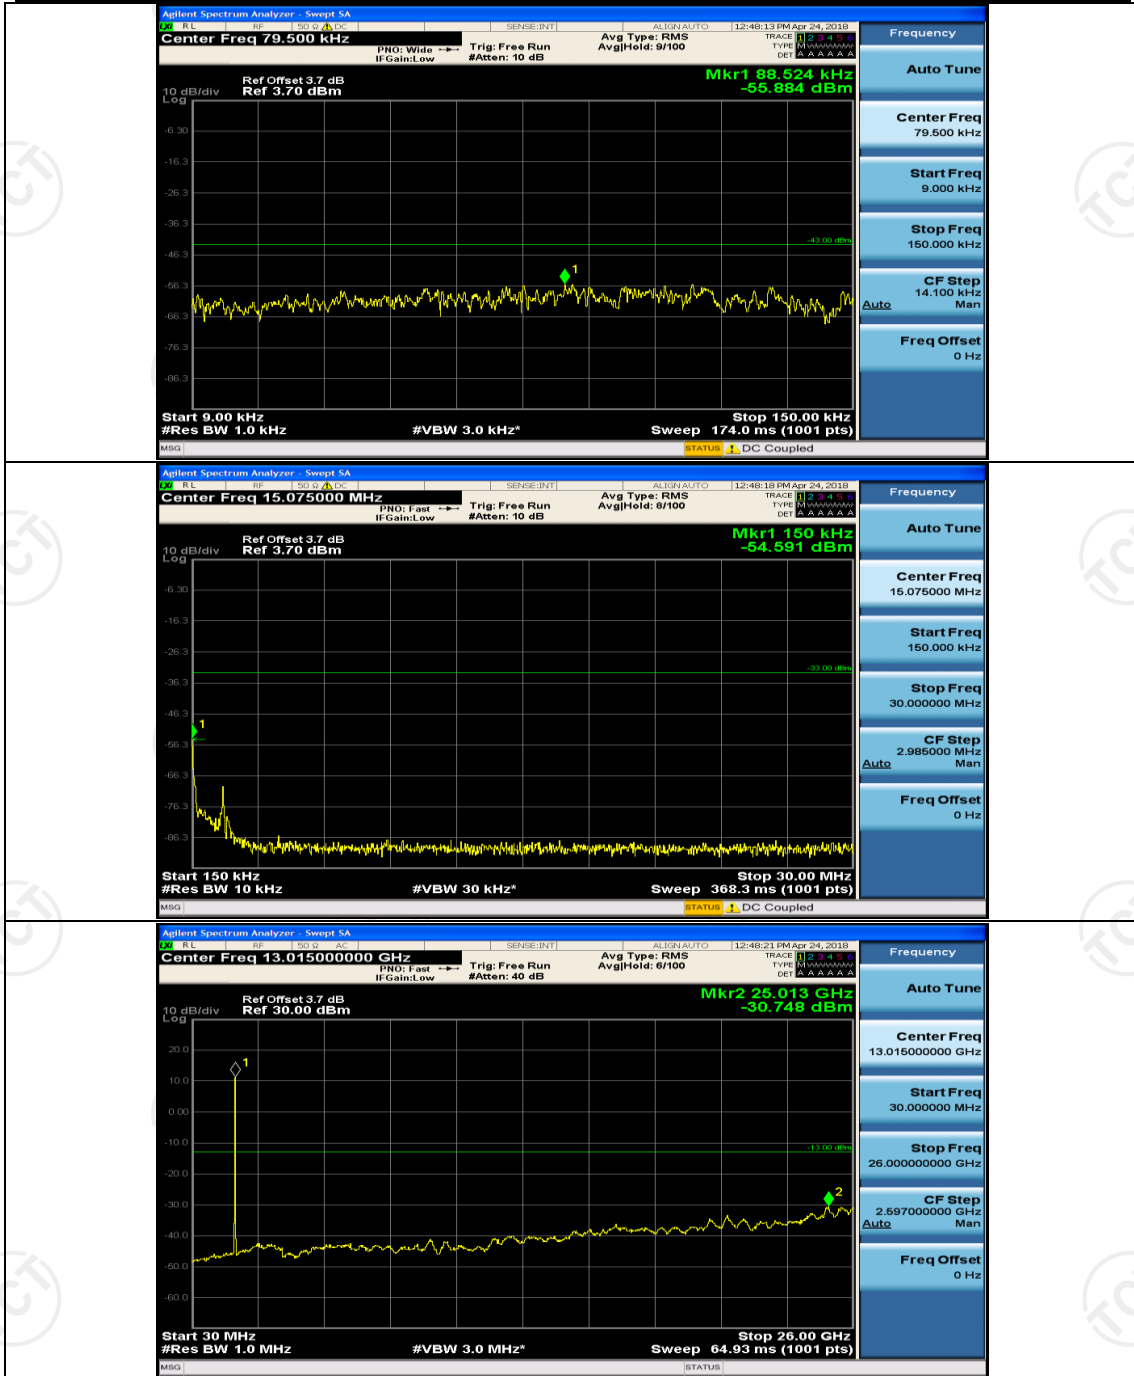

Channel Bandwidth: 15 MHz

(Channel Bandwidth:15 MHz)_LCH_QPSK_1RB#0

(Channel Bandwidth:15 MHz)_MCH_QPSK_1RB#0

(Channel Bandwidth:15 MHz)_MCH_16QAM_1RB#0

(Channel Bandwidth:15 MHz)_HCH_16QAM_1RB#0

Channel Bandwidth: 20 MHz

(Channel Bandwidth:20 MHz)_LCH_QPSK_1RB#0

(Channel Bandwidth:20 MHz)_HCH_QPSK_1RB#0

(Channel Bandwidth:20 MHz)_MCH_16QAM_1RB#0