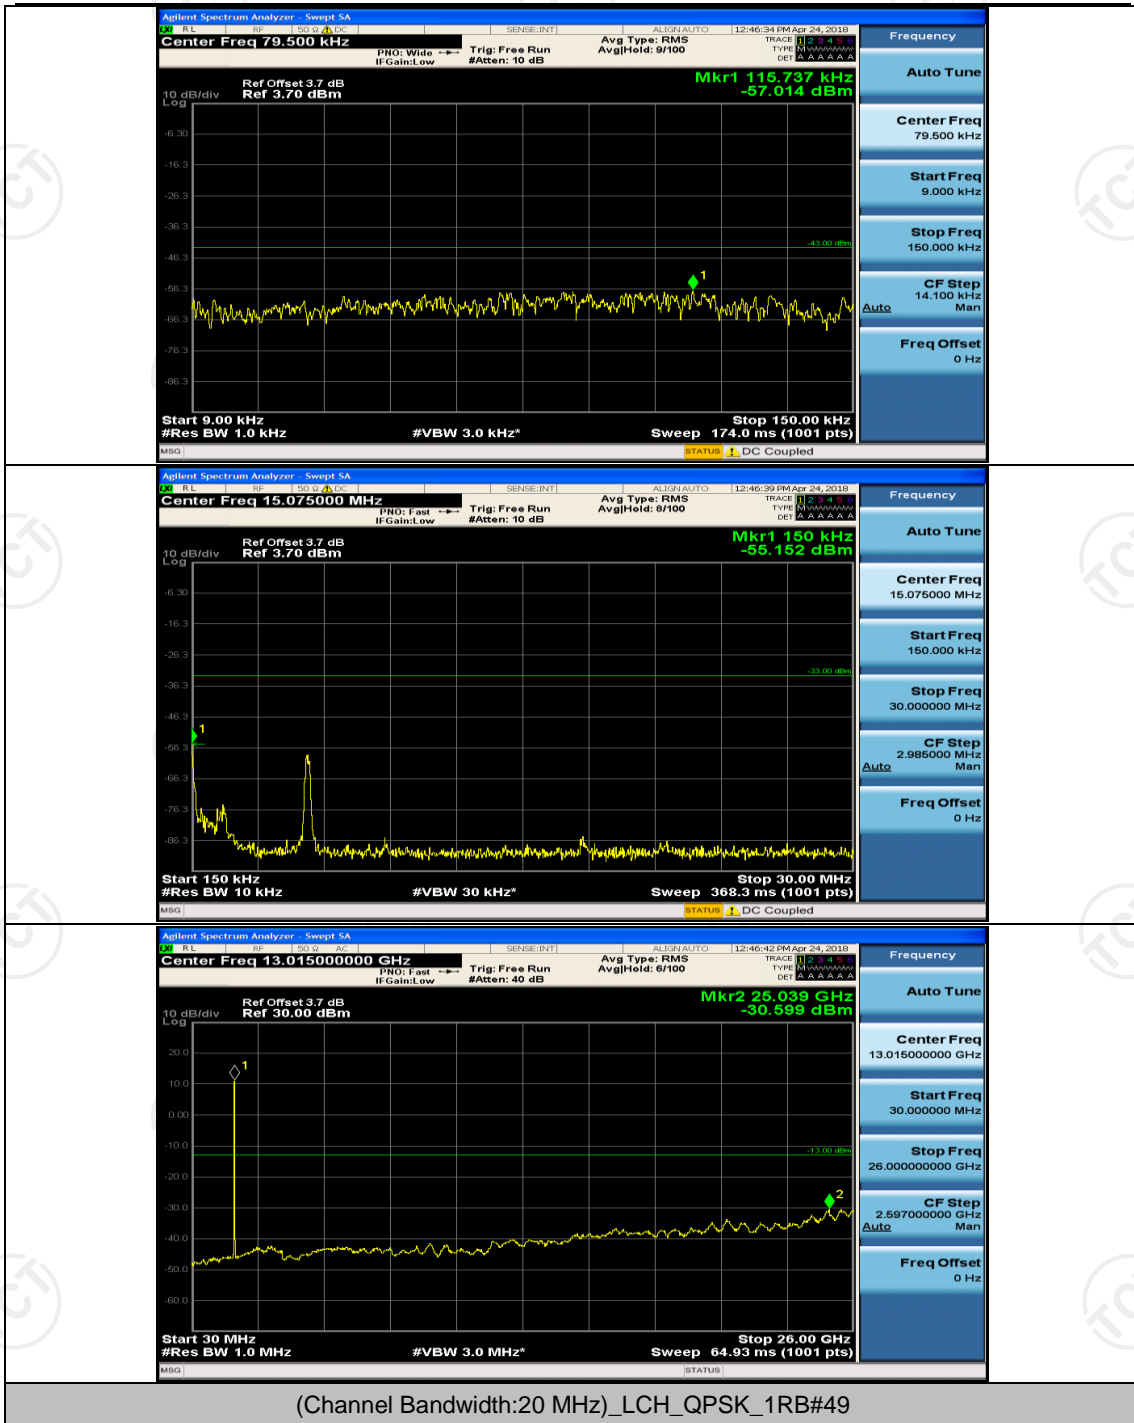

Channel Bandwidth: 15 MHz

(Channel Bandwidth:15 MHz)_LCH_QPSK_1RB#0

(Channel Bandwidth:15 MHz)_MCH_QPSK_1RB#0

(Channel Bandwidth:15 MHz)_MCH_16QAM_1RB#0

(Channel Bandwidth:15 MHz)_HCH_16QAM_1RB#0

Channel Bandwidth: 20 MHz

(Channel Bandwidth:20 MHz)_LCH_QPSK_1RB#0

(Channel Bandwidth:20 MHz)_HCH_QPSK_1RB#0

(Channel Bandwidth:20 MHz)_MCH_16QAM_1RB#0