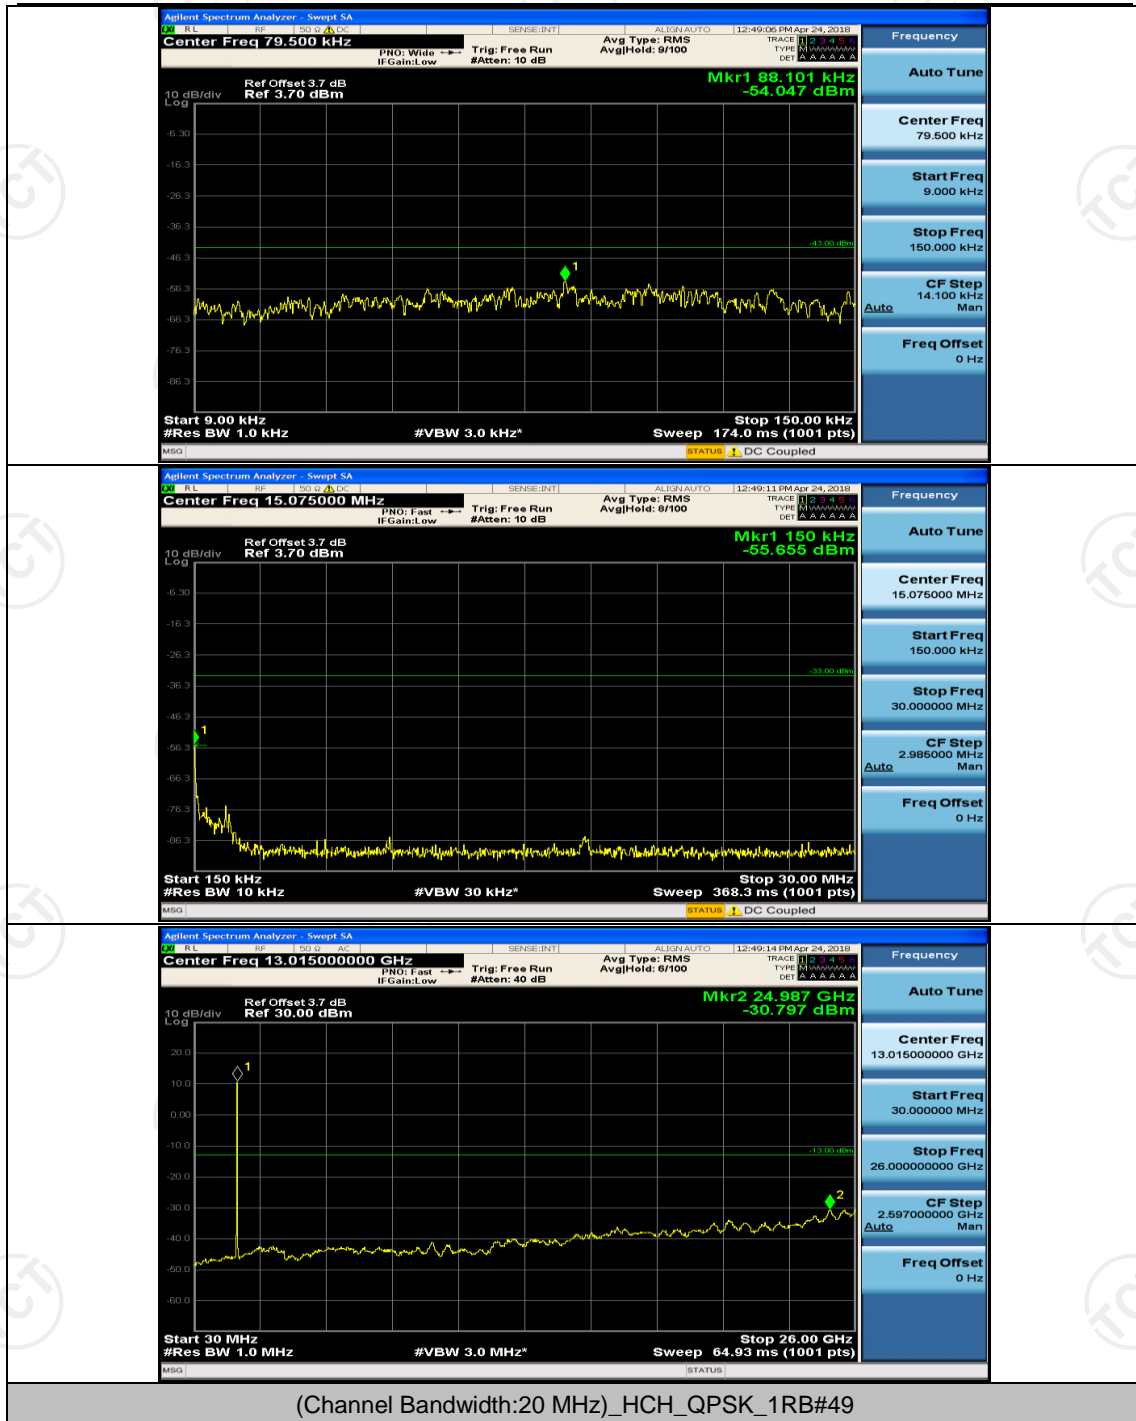

Channel Bandwidth: 15 MHz

(Channel Bandwidth:15 MHz)_LCH_QPSK_1RB#0

(Channel Bandwidth:15 MHz)_MCH_QPSK_1RB#0

(Channel Bandwidth:15 MHz)_MCH_16QAM_1RB#0

(Channel Bandwidth:15 MHz)_HCH_16QAM_1RB#0

Channel Bandwidth: 20 MHz

(Channel Bandwidth:20 MHz)_LCH_QPSK_1RB#0

(Channel Bandwidth:20 MHz)_HCH_QPSK_1RB#0

(Channel Bandwidth:20 MHz)_MCH_16QAM_1RB#0