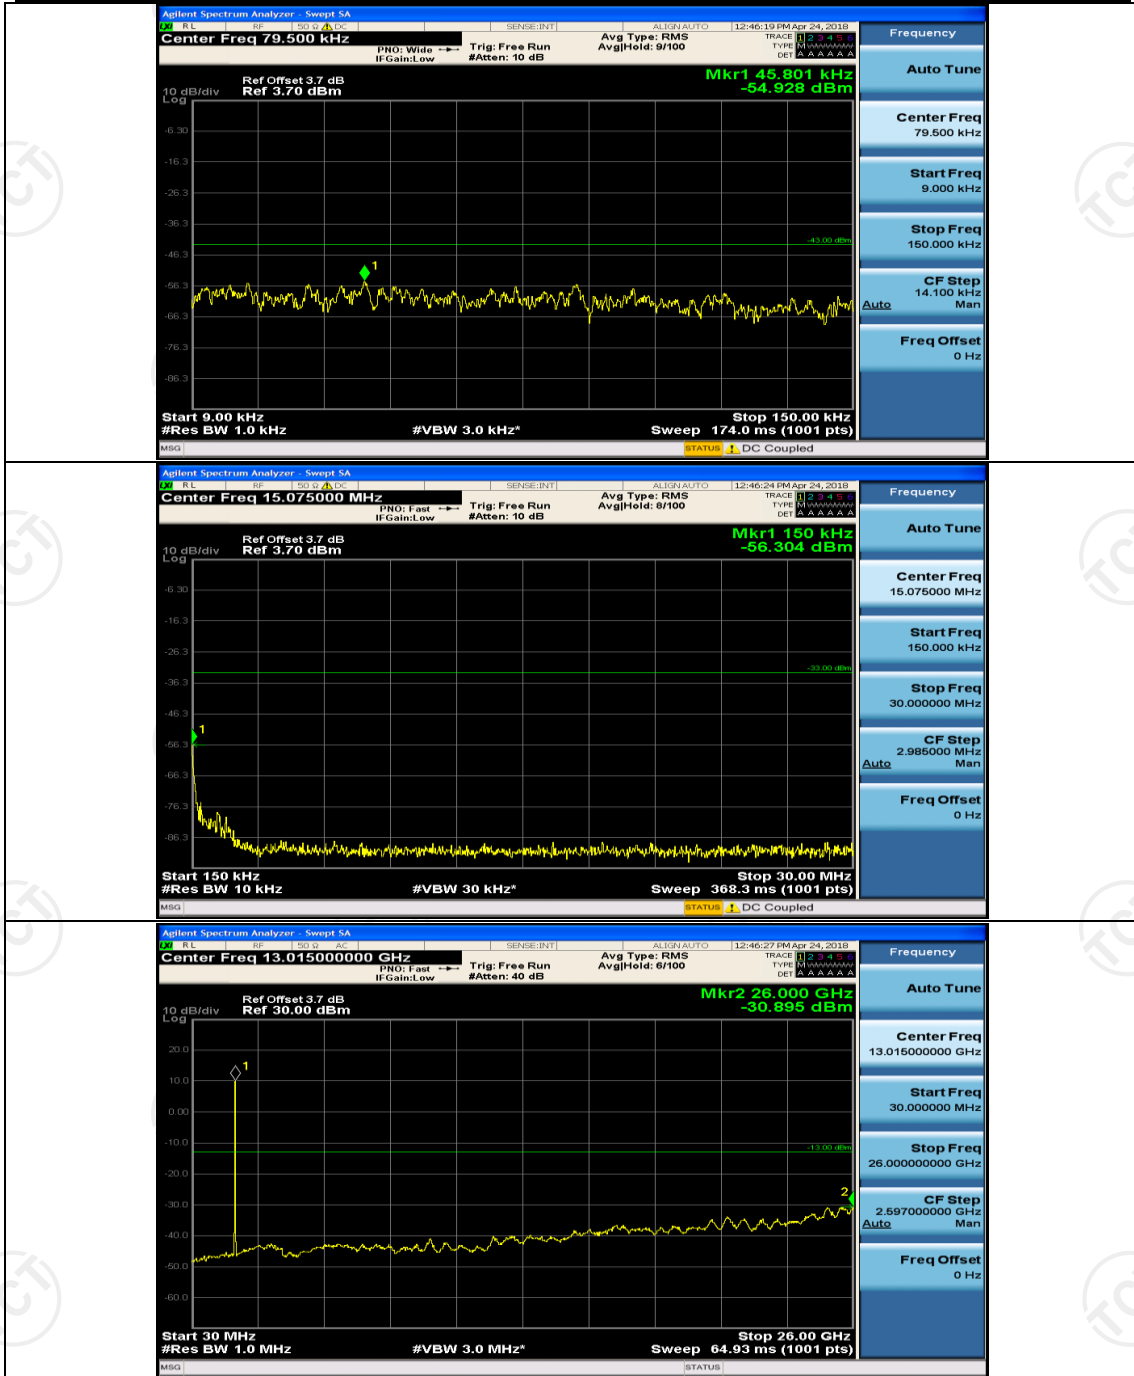

Channel Bandwidth: 15 MHz

(Channel Bandwidth:15 MHz)_LCH_QPSK_1RB#0

(Channel Bandwidth:15 MHz)_MCH_QPSK_1RB#0

(Channel Bandwidth:15 MHz)_MCH_16QAM_1RB#0

(Channel Bandwidth:15 MHz)_HCH_16QAM_1RB#0

Channel Bandwidth: 20 MHz

(Channel Bandwidth:20 MHz)_LCH_QPSK_1RB#0

(Channel Bandwidth:20 MHz)_HCH_QPSK_1RB#0

(Channel Bandwidth:20 MHz)_MCH_16QAM_1RB#0