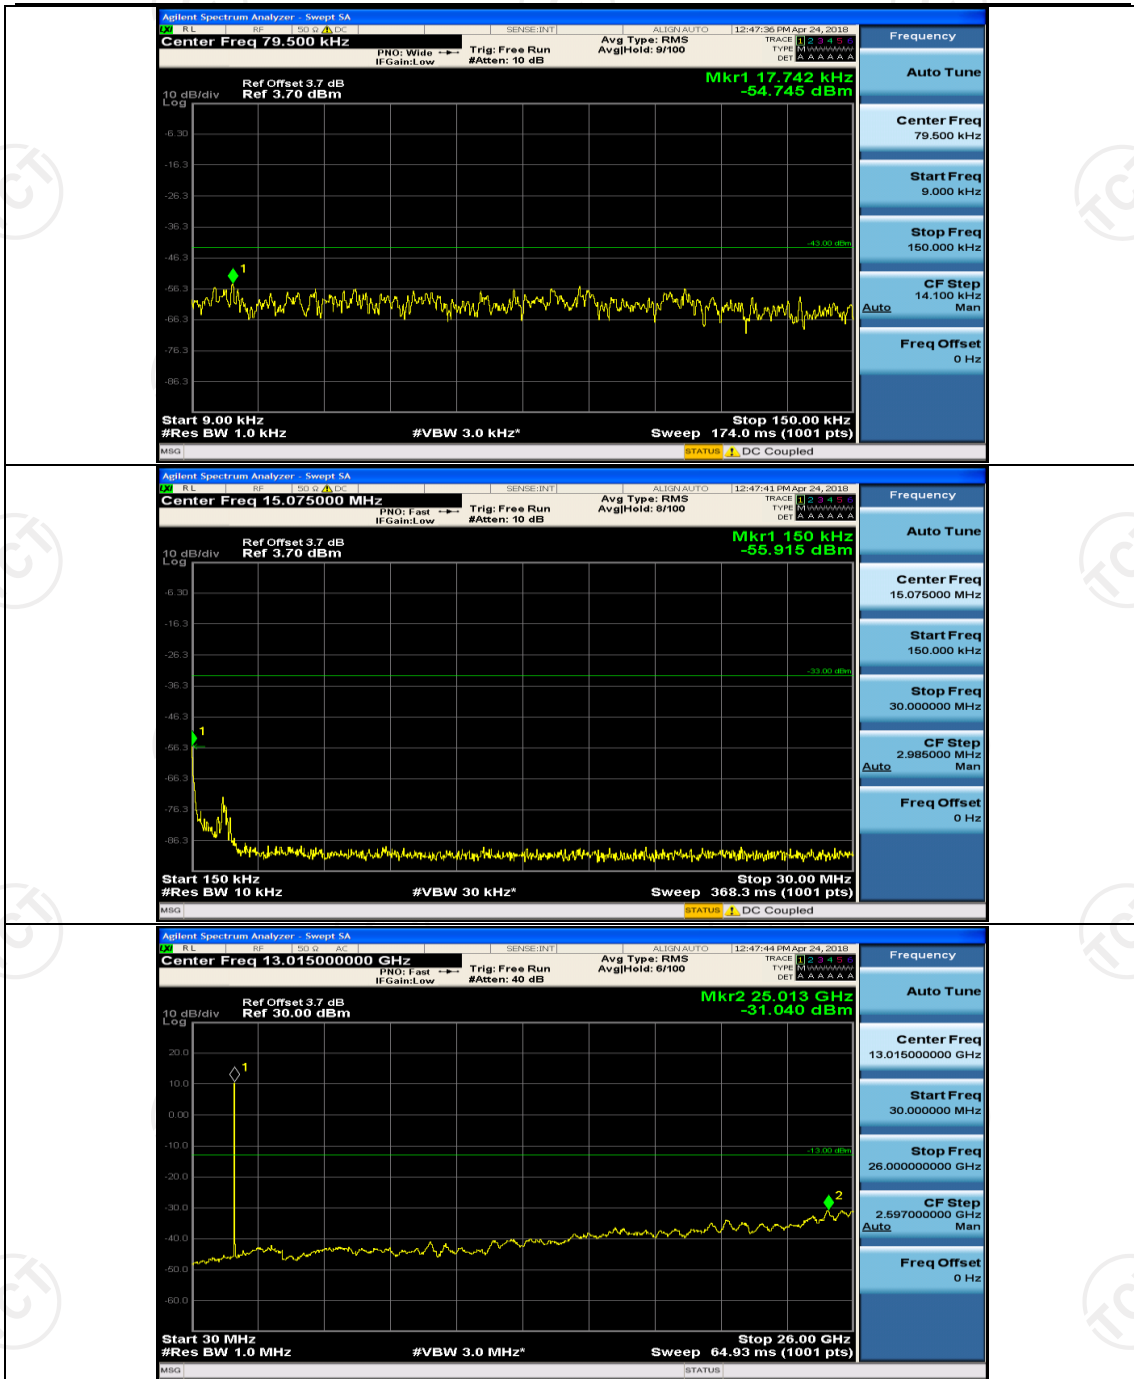

Channel Bandwidth: 15 MHz

(Channel Bandwidth:15 MHz)_LCH_QPSK_1RB#0

(Channel Bandwidth:15 MHz)_MCH_QPSK_1RB#0

(Channel Bandwidth:15 MHz)_MCH_16QAM_1RB#0

(Channel Bandwidth:15 MHz)_HCH_16QAM_1RB#0

Channel Bandwidth: 20 MHz

(Channel Bandwidth:20 MHz)_LCH_QPSK_1RB#0

(Channel Bandwidth:20 MHz)_HCH_QPSK_1RB#0

(Channel Bandwidth:20 MHz)_MCH_16QAM_1RB#0