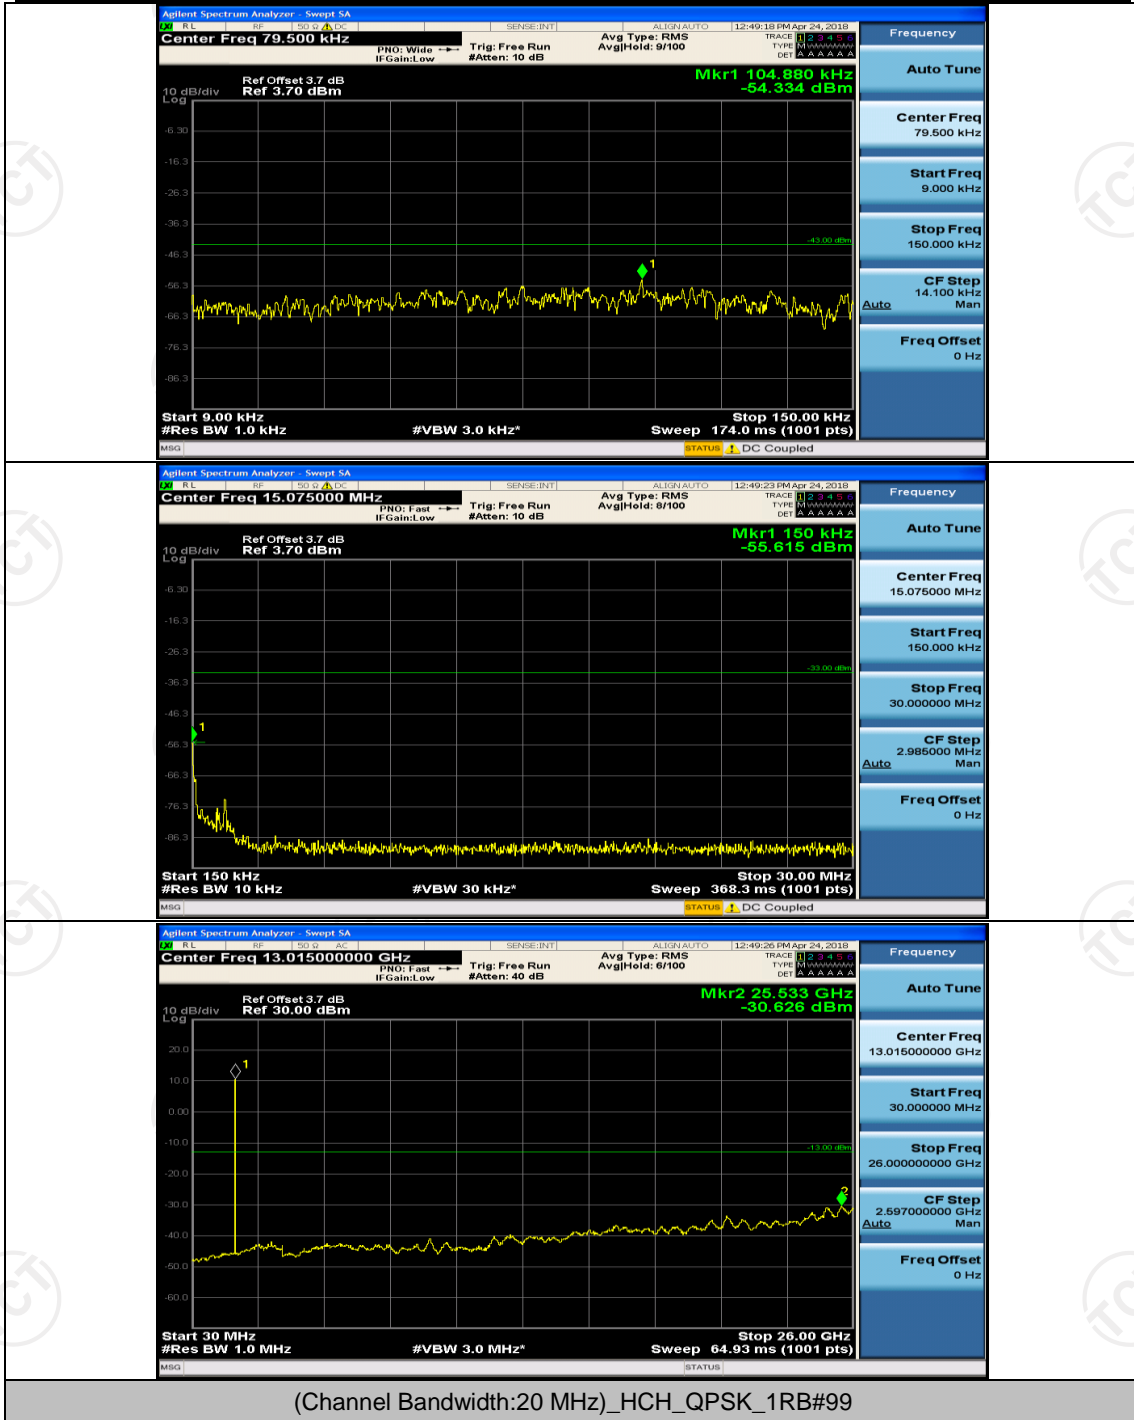

Channel Bandwidth: 15 MHz

(Channel Bandwidth:15 MHz)_LCH_QPSK_1RB#0

(Channel Bandwidth:15 MHz)_MCH_QPSK_1RB#0

(Channel Bandwidth:15 MHz)_MCH_16QAM_1RB#0

(Channel Bandwidth:15 MHz)_HCH_16QAM_1RB#0

Channel Bandwidth: 20 MHz

(Channel Bandwidth:20 MHz)_LCH_QPSK_1RB#0

(Channel Bandwidth:20 MHz)_HCH_QPSK_1RB#0

(Channel Bandwidth:20 MHz)_MCH_16QAM_1RB#0