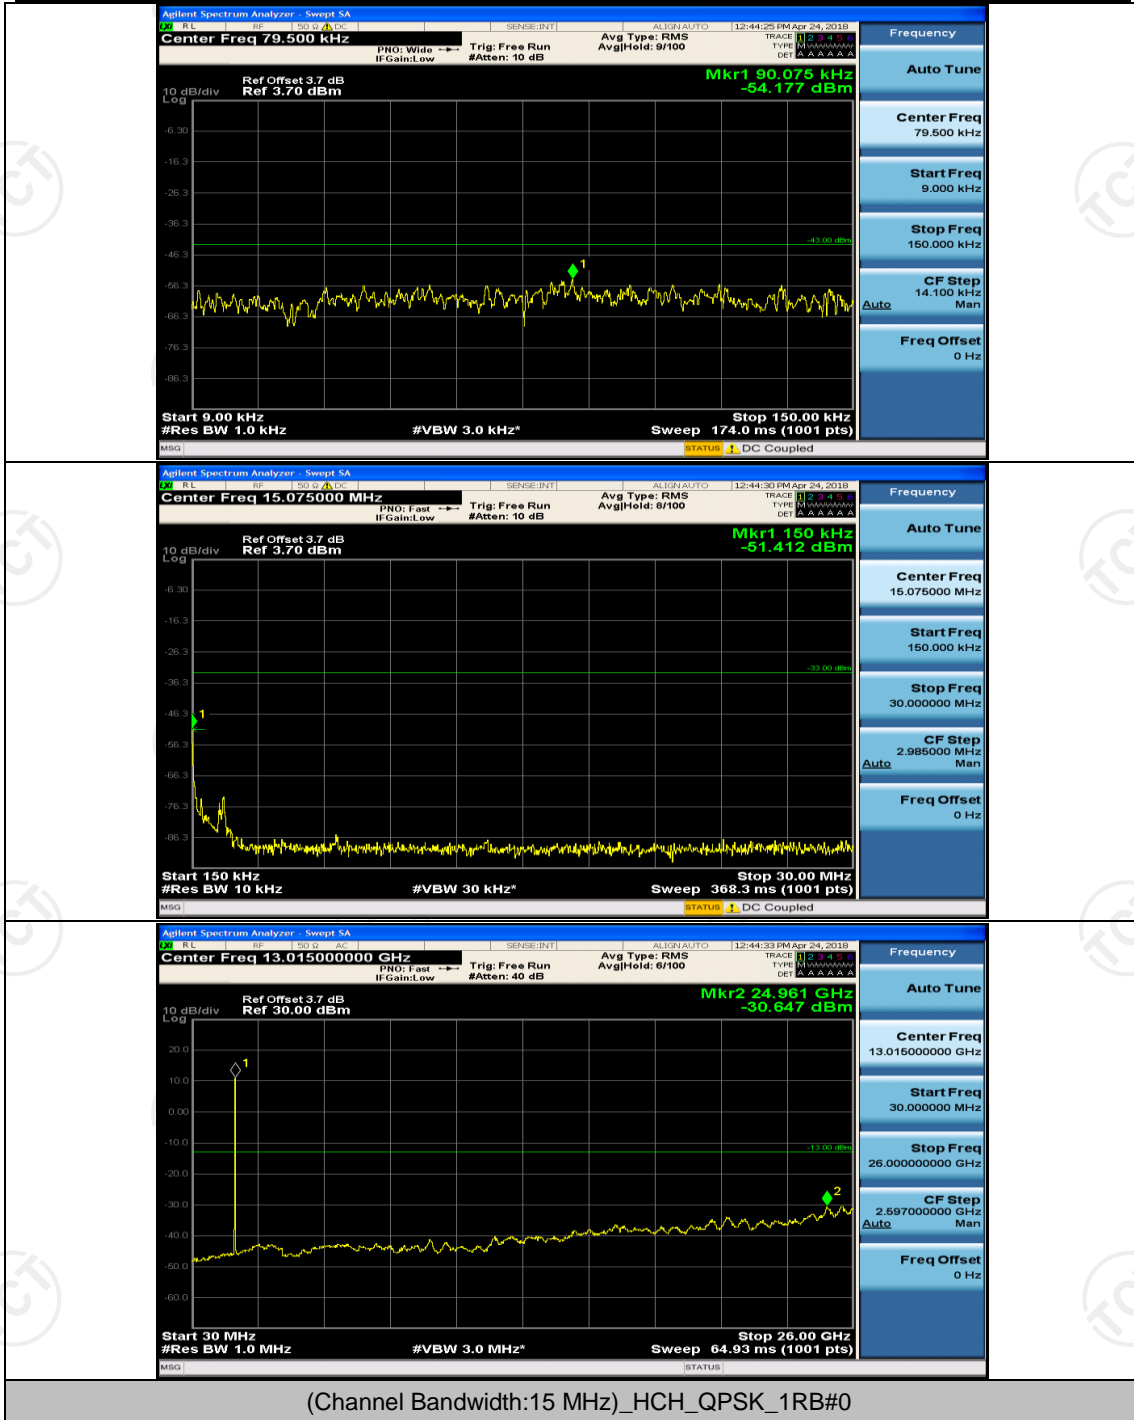

Channel Bandwidth: 15 MHz

(Channel Bandwidth:15 MHz)_LCH_QPSK_1RB#0

(Channel Bandwidth:15 MHz)_MCH_QPSK_1RB#0

(Channel Bandwidth:15 MHz)_MCH_16QAM_1RB#0

(Channel Bandwidth:15 MHz)_HCH_16QAM_1RB#0

Channel Bandwidth: 20 MHz

(Channel Bandwidth:20 MHz)_LCH_QPSK_1RB#0

(Channel Bandwidth:20 MHz)_HCH_QPSK_1RB#0

(Channel Bandwidth:20 MHz)_MCH_16QAM_1RB#0