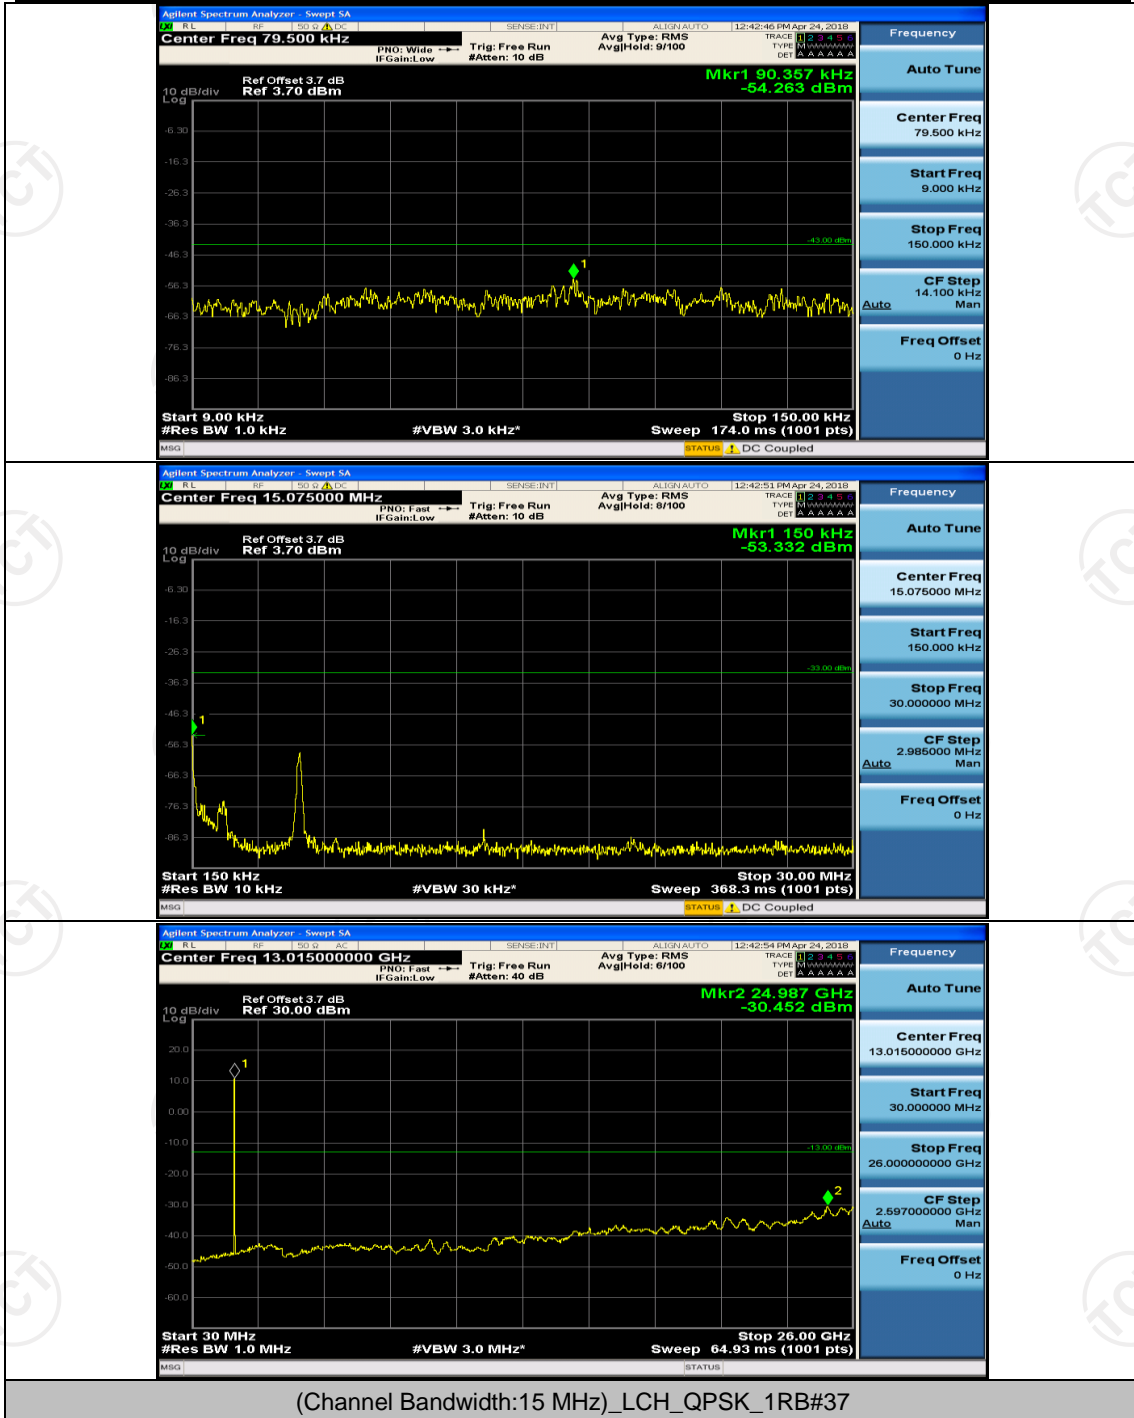

Channel Bandwidth: 15 MHz

(Channel Bandwidth:15 MHz)_LCH_QPSK_1RB#0

(Channel Bandwidth:15 MHz)_MCH_QPSK_1RB#0

(Channel Bandwidth:15 MHz)_MCH_16QAM_1RB#0

(Channel Bandwidth:15 MHz)_HCH_16QAM_1RB#0

Channel Bandwidth: 20 MHz

(Channel Bandwidth:20 MHz)_LCH_QPSK_1RB#0

(Channel Bandwidth:20 MHz)_HCH_QPSK_1RB#0

(Channel Bandwidth:20 MHz)_MCH_16QAM_1RB#0