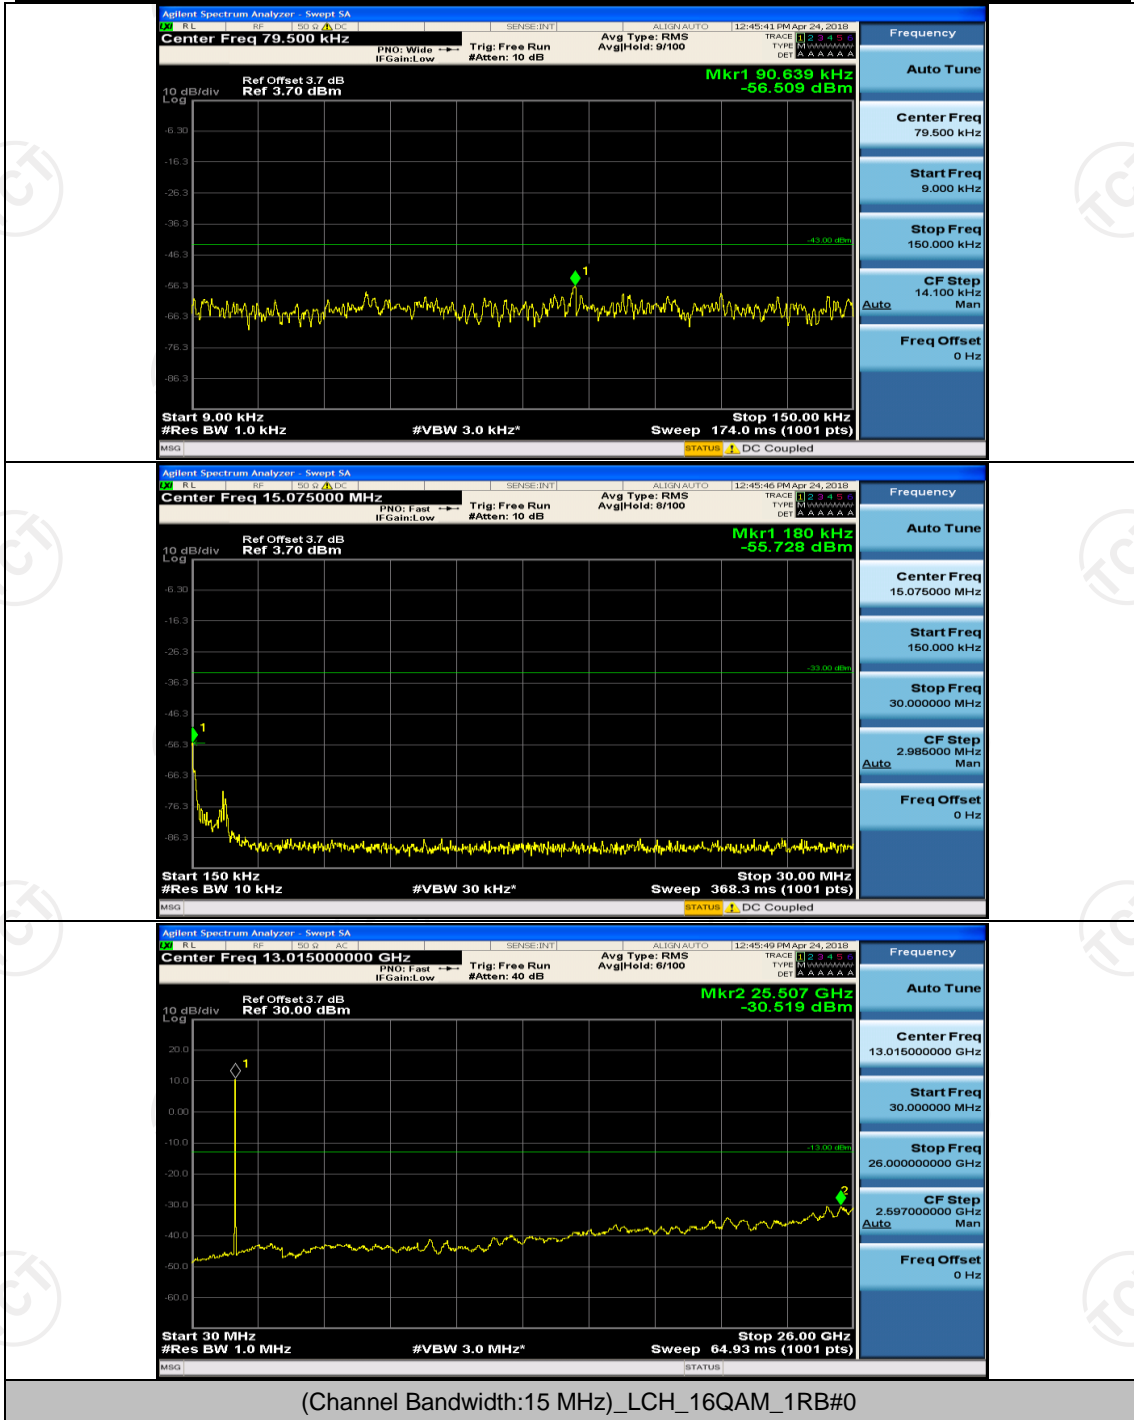

Channel Bandwidth: 15 MHz

(Channel Bandwidth:15 MHz)_LCH_QPSK_1RB#0

(Channel Bandwidth:15 MHz)_MCH_QPSK_1RB#0

(Channel Bandwidth:15 MHz)_MCH_16QAM_1RB#0

(Channel Bandwidth:15 MHz)_HCH_16QAM_1RB#0

Channel Bandwidth: 20 MHz

(Channel Bandwidth:20 MHz)_LCH_QPSK_1RB#0

(Channel Bandwidth:20 MHz)_HCH_QPSK_1RB#0

(Channel Bandwidth:20 MHz)_MCH_16QAM_1RB#0