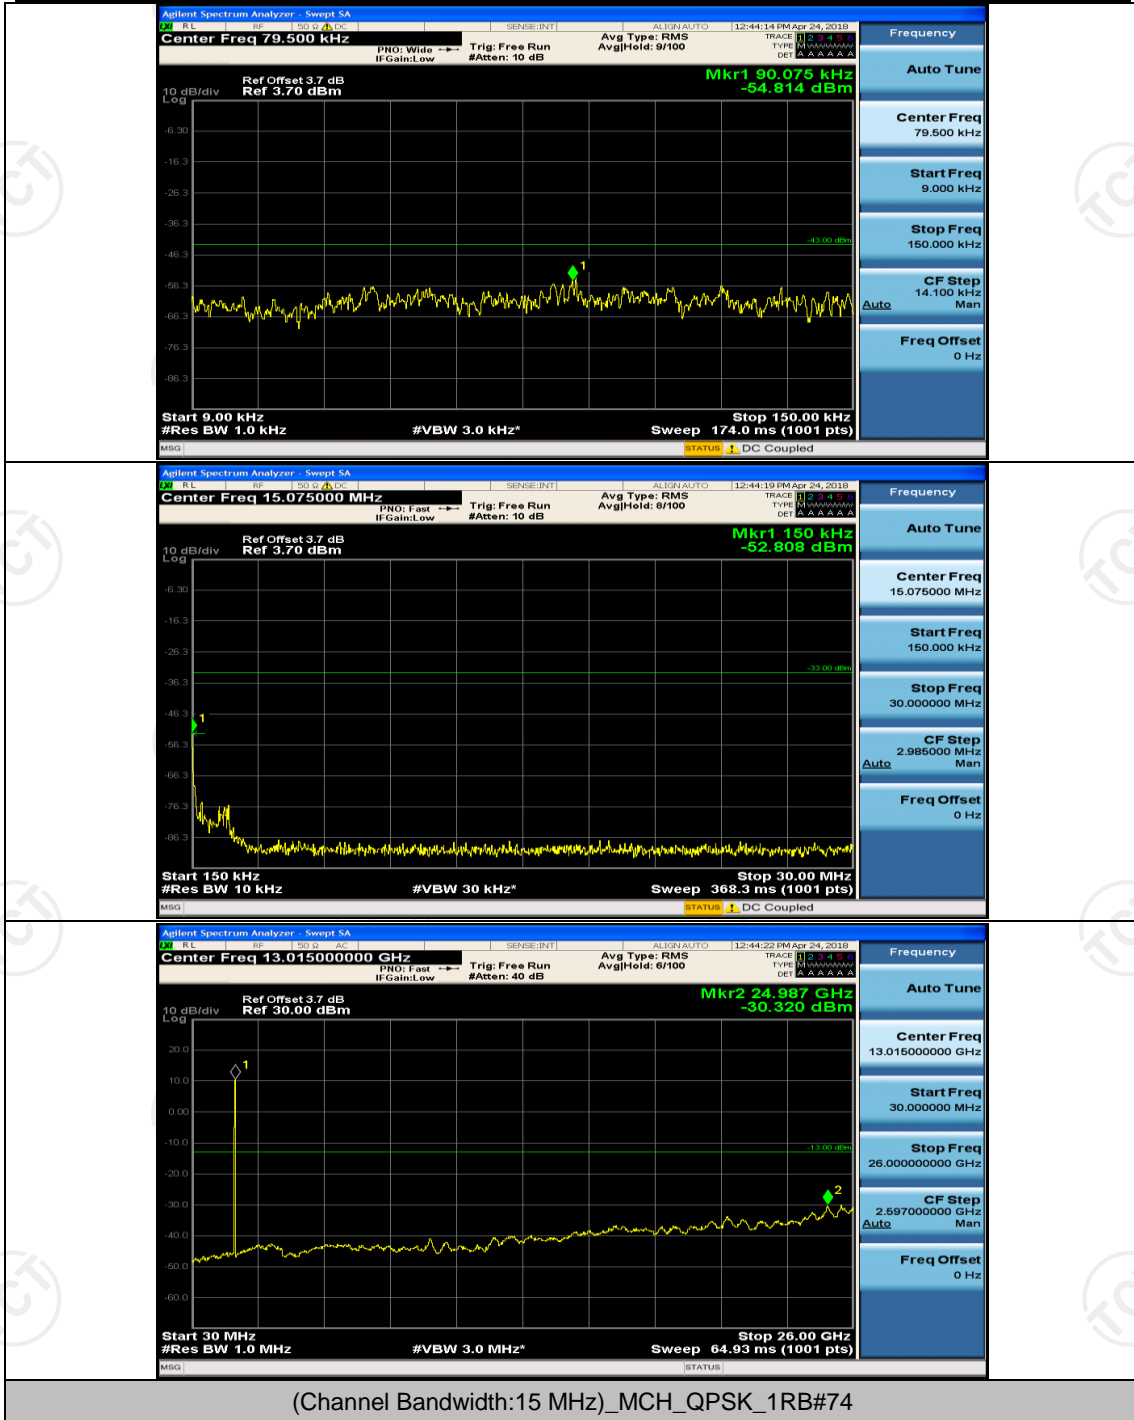

Channel Bandwidth: 15 MHz

(Channel Bandwidth:15 MHz)_LCH_QPSK_1RB#0

(Channel Bandwidth:15 MHz)_MCH_QPSK_1RB#0

(Channel Bandwidth:15 MHz)_MCH_16QAM_1RB#0

(Channel Bandwidth:15 MHz)_HCH_16QAM_1RB#0

Channel Bandwidth: 20 MHz

(Channel Bandwidth:20 MHz)_LCH_QPSK_1RB#0

(Channel Bandwidth:20 MHz)_HCH_QPSK_1RB#0

(Channel Bandwidth:20 MHz)_MCH_16QAM_1RB#0