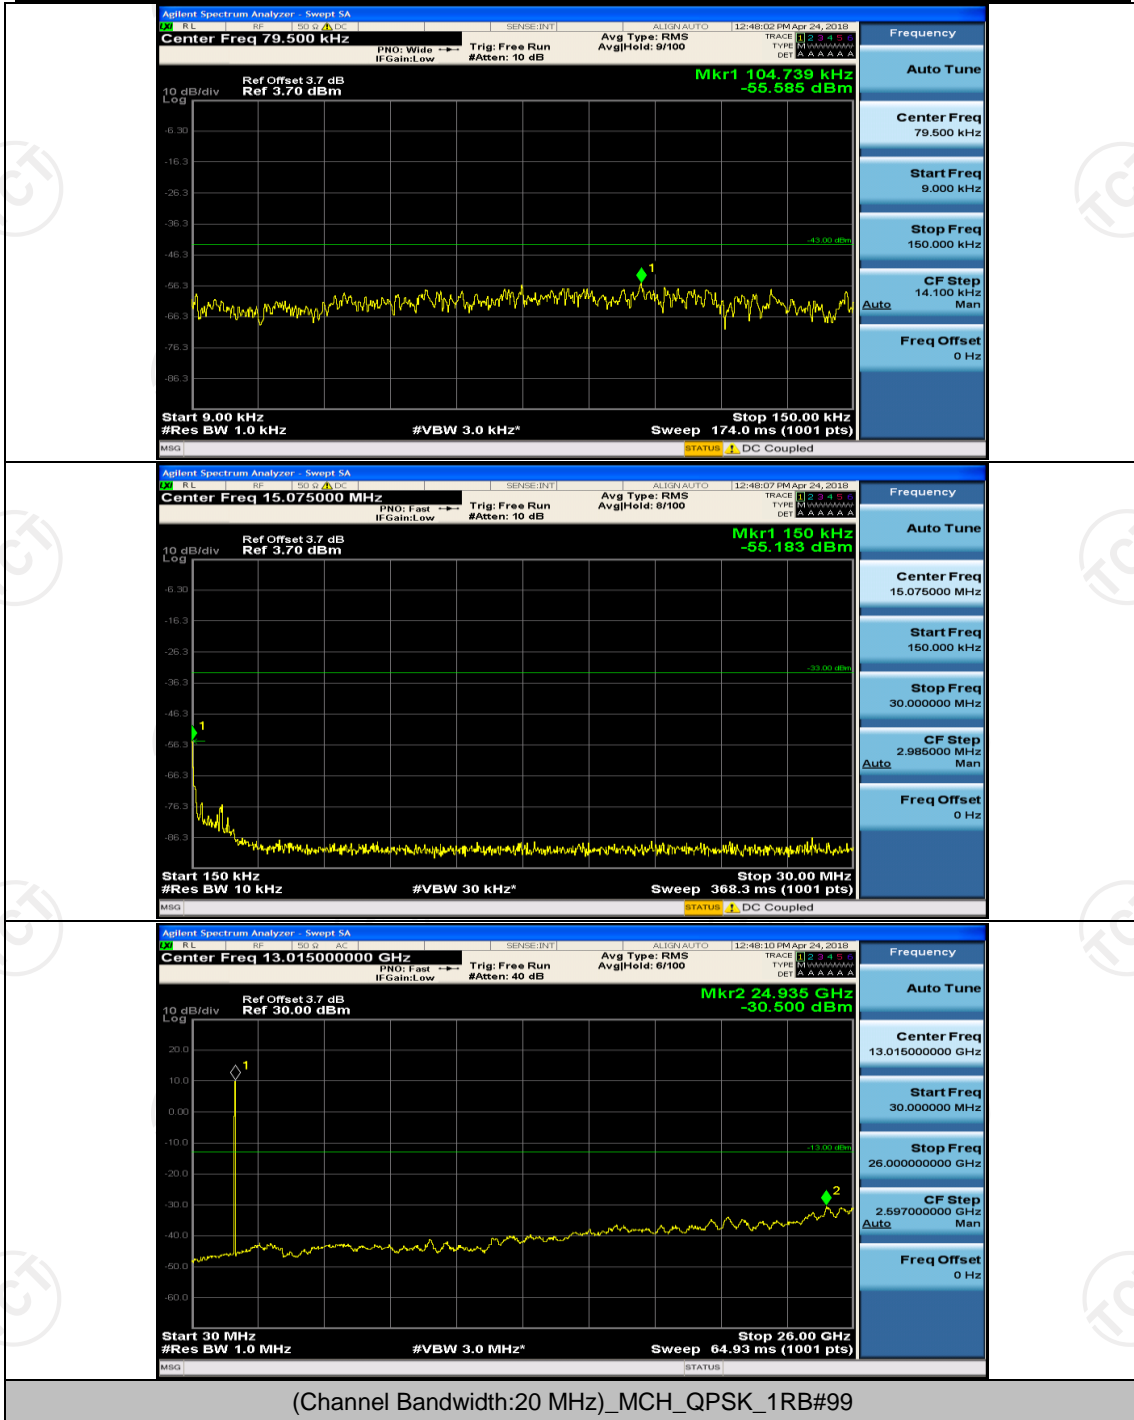

Channel Bandwidth: 15 MHz

(Channel Bandwidth:15 MHz)_LCH_QPSK_1RB#0

(Channel Bandwidth:15 MHz)_MCH_QPSK_1RB#0

(Channel Bandwidth:15 MHz)_MCH_16QAM_1RB#0

(Channel Bandwidth:15 MHz)_HCH_16QAM_1RB#0

Channel Bandwidth: 20 MHz

(Channel Bandwidth:20 MHz)_LCH_QPSK_1RB#0

(Channel Bandwidth:20 MHz)_HCH_QPSK_1RB#0

(Channel Bandwidth:20 MHz)_MCH_16QAM_1RB#0