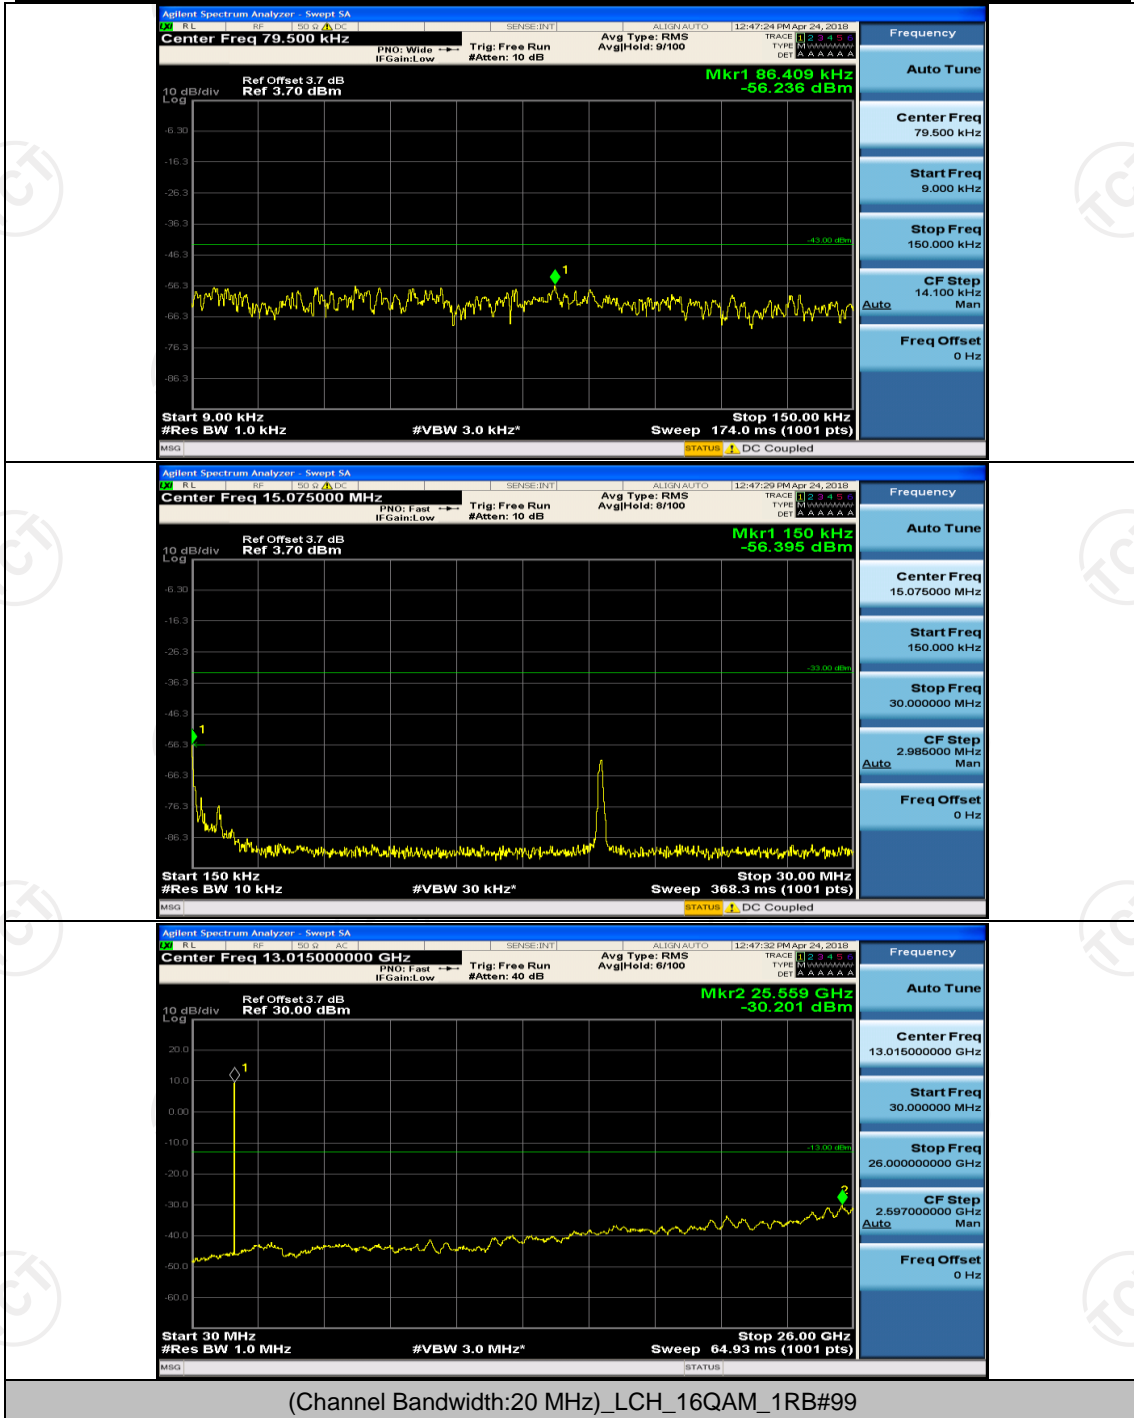

Channel Bandwidth: 15 MHz

(Channel Bandwidth:15 MHz)_LCH_QPSK_1RB#0

(Channel Bandwidth:15 MHz)_MCH_QPSK_1RB#0

(Channel Bandwidth:15 MHz)_MCH_16QAM_1RB#0

(Channel Bandwidth:15 MHz)_HCH_16QAM_1RB#0

Channel Bandwidth: 20 MHz

(Channel Bandwidth:20 MHz)_LCH_QPSK_1RB#0

(Channel Bandwidth:20 MHz)_HCH_QPSK_1RB#0

(Channel Bandwidth:20 MHz)_MCH_16QAM_1RB#0