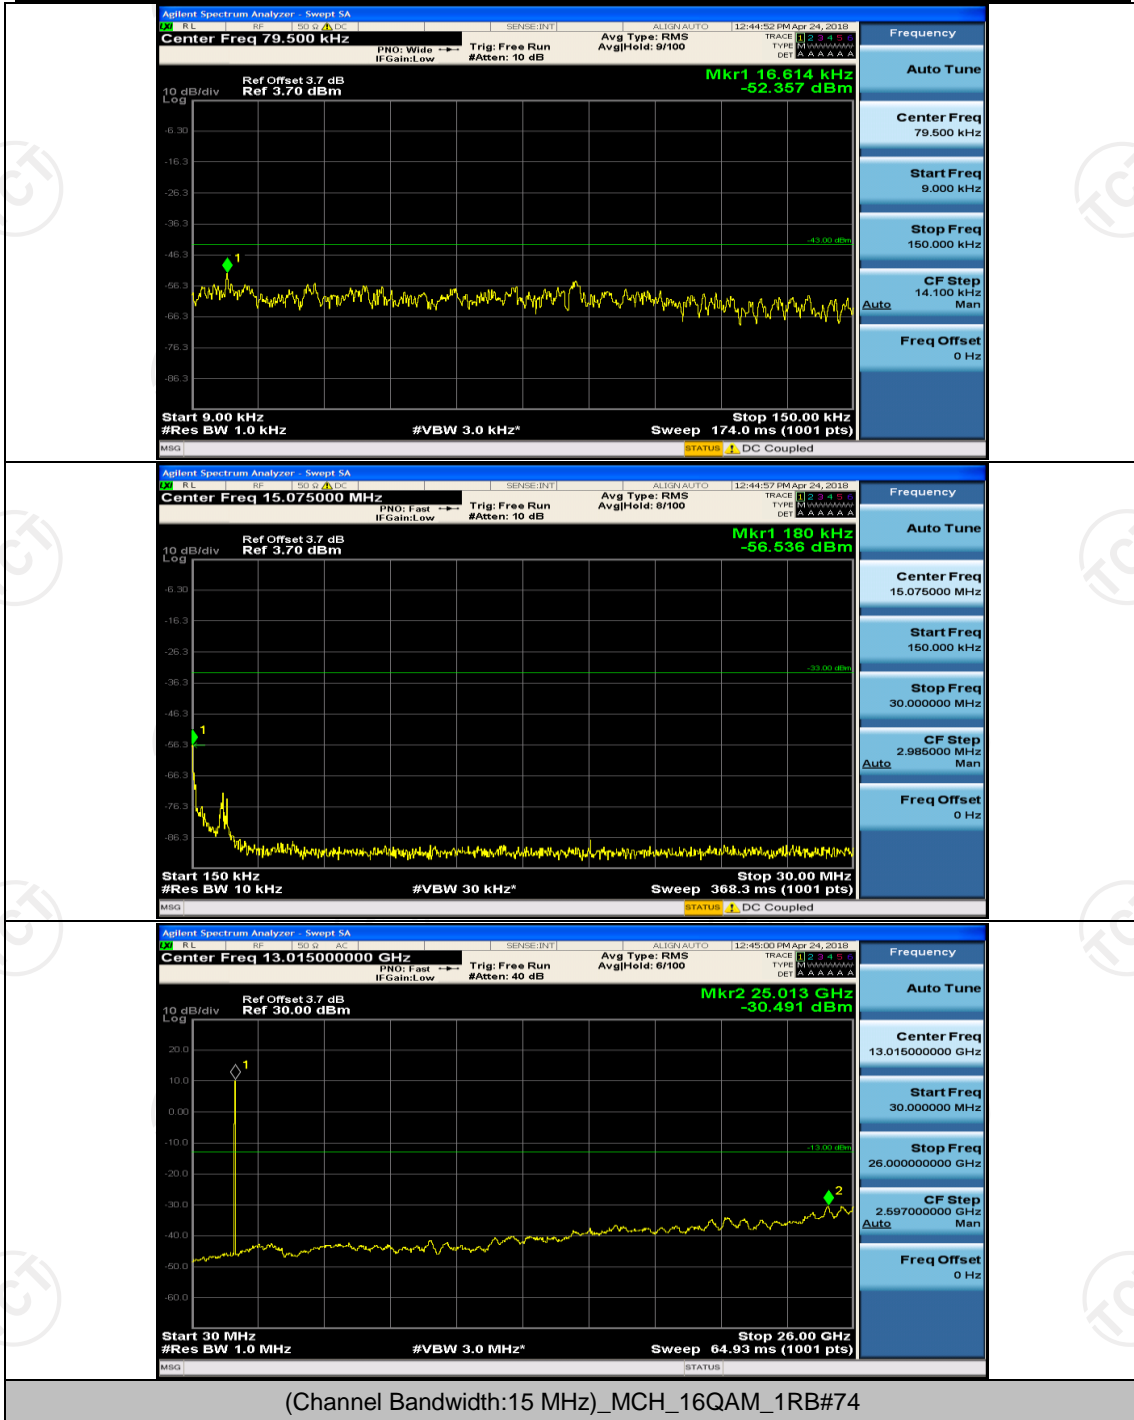

Channel Bandwidth: 15 MHz

(Channel Bandwidth:15 MHz)_LCH_QPSK_1RB#0

(Channel Bandwidth:15 MHz)_MCH_QPSK_1RB#0

(Channel Bandwidth:15 MHz)_MCH_16QAM_1RB#0

(Channel Bandwidth:15 MHz)_HCH_16QAM_1RB#0

Channel Bandwidth: 20 MHz

(Channel Bandwidth:20 MHz)_LCH_QPSK_1RB#0

(Channel Bandwidth:20 MHz)_HCH_QPSK_1RB#0

(Channel Bandwidth:20 MHz)_MCH_16QAM_1RB#0