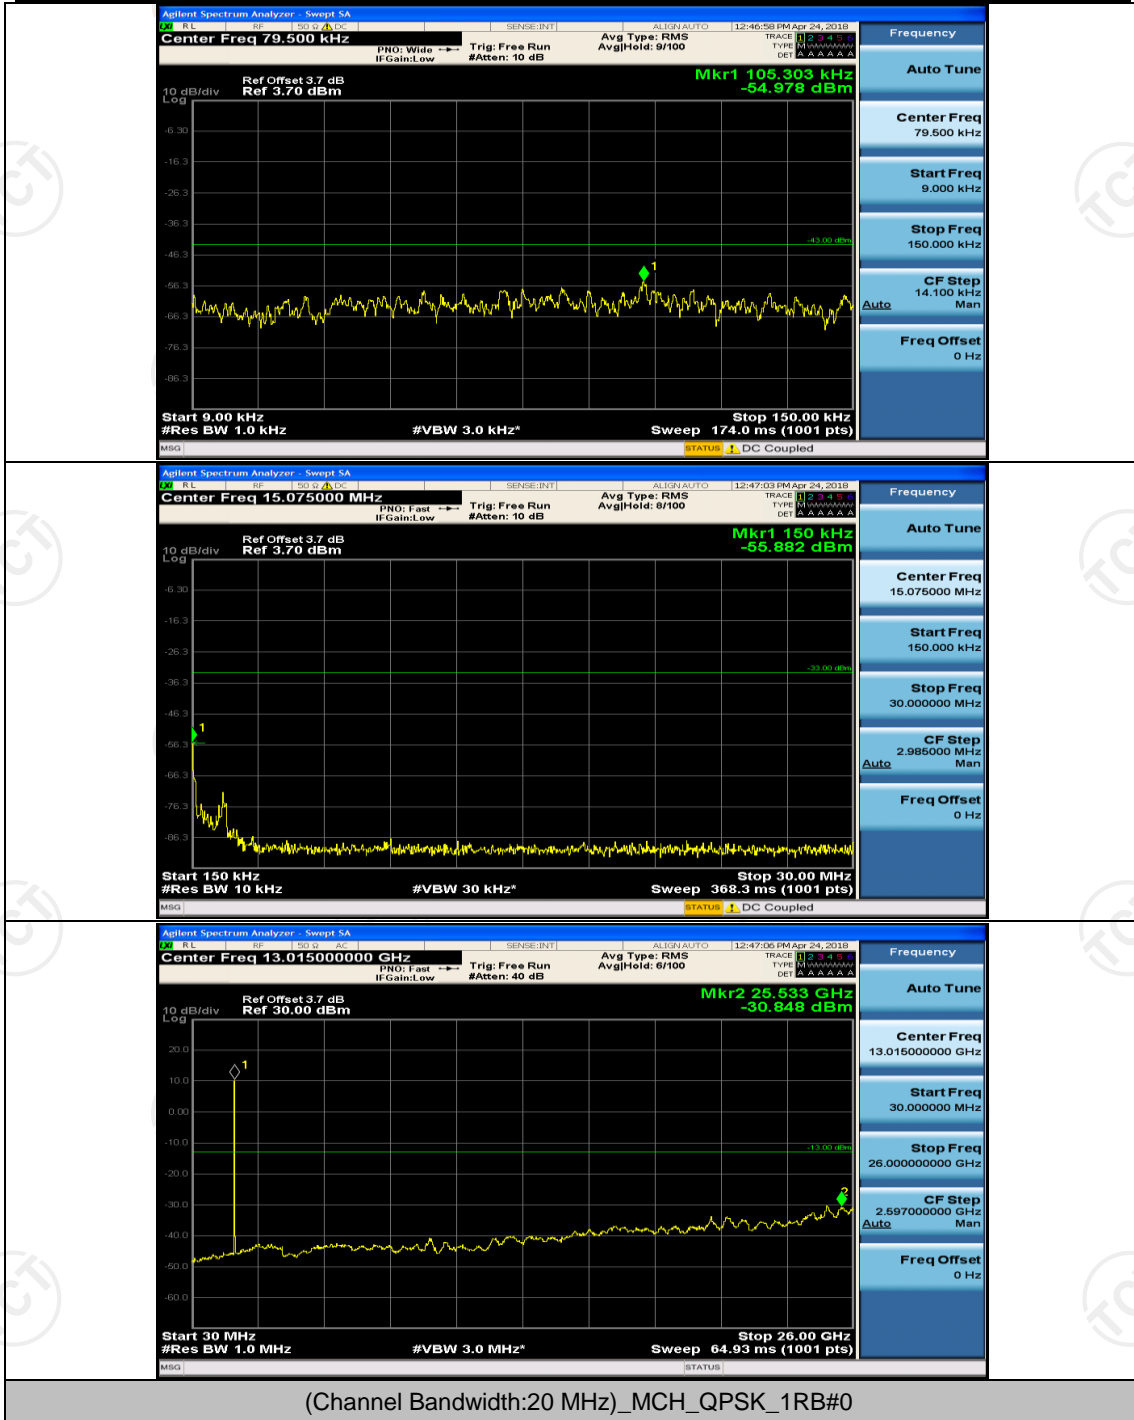

Channel Bandwidth: 15 MHz

(Channel Bandwidth:15 MHz)_LCH_QPSK_1RB#0

(Channel Bandwidth:15 MHz)_MCH_QPSK_1RB#0

(Channel Bandwidth:15 MHz)_MCH_16QAM_1RB#0

(Channel Bandwidth:15 MHz)_HCH_16QAM_1RB#0

Channel Bandwidth: 20 MHz

(Channel Bandwidth:20 MHz)_LCH_QPSK_1RB#0

(Channel Bandwidth:20 MHz)_HCH_QPSK_1RB#0

(Channel Bandwidth:20 MHz)_MCH_16QAM_1RB#0