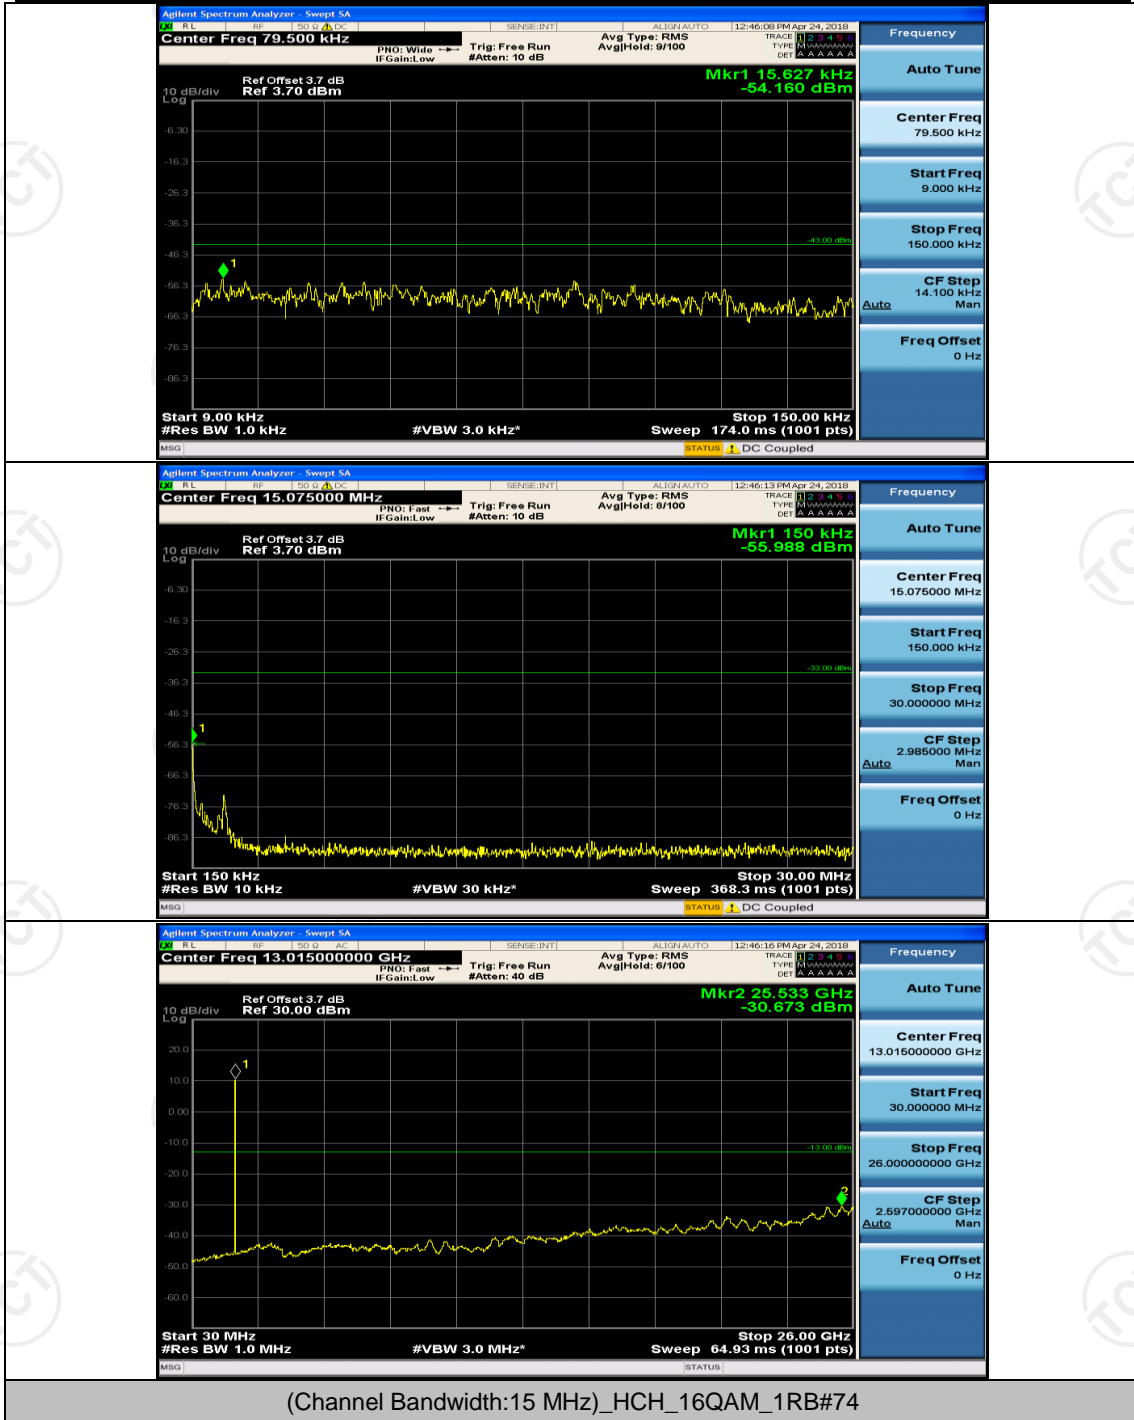

Channel Bandwidth: 15 MHz

(Channel Bandwidth:15 MHz)_LCH_QPSK_1RB#0

(Channel Bandwidth:15 MHz)_MCH_QPSK_1RB#0

(Channel Bandwidth:15 MHz)_MCH_16QAM_1RB#0

(Channel Bandwidth:15 MHz)_HCH_16QAM_1RB#0

Channel Bandwidth: 20 MHz

(Channel Bandwidth:20 MHz)_LCH_QPSK_1RB#0

(Channel Bandwidth:20 MHz)_HCH_QPSK_1RB#0

(Channel Bandwidth:20 MHz)_MCH_16QAM_1RB#0