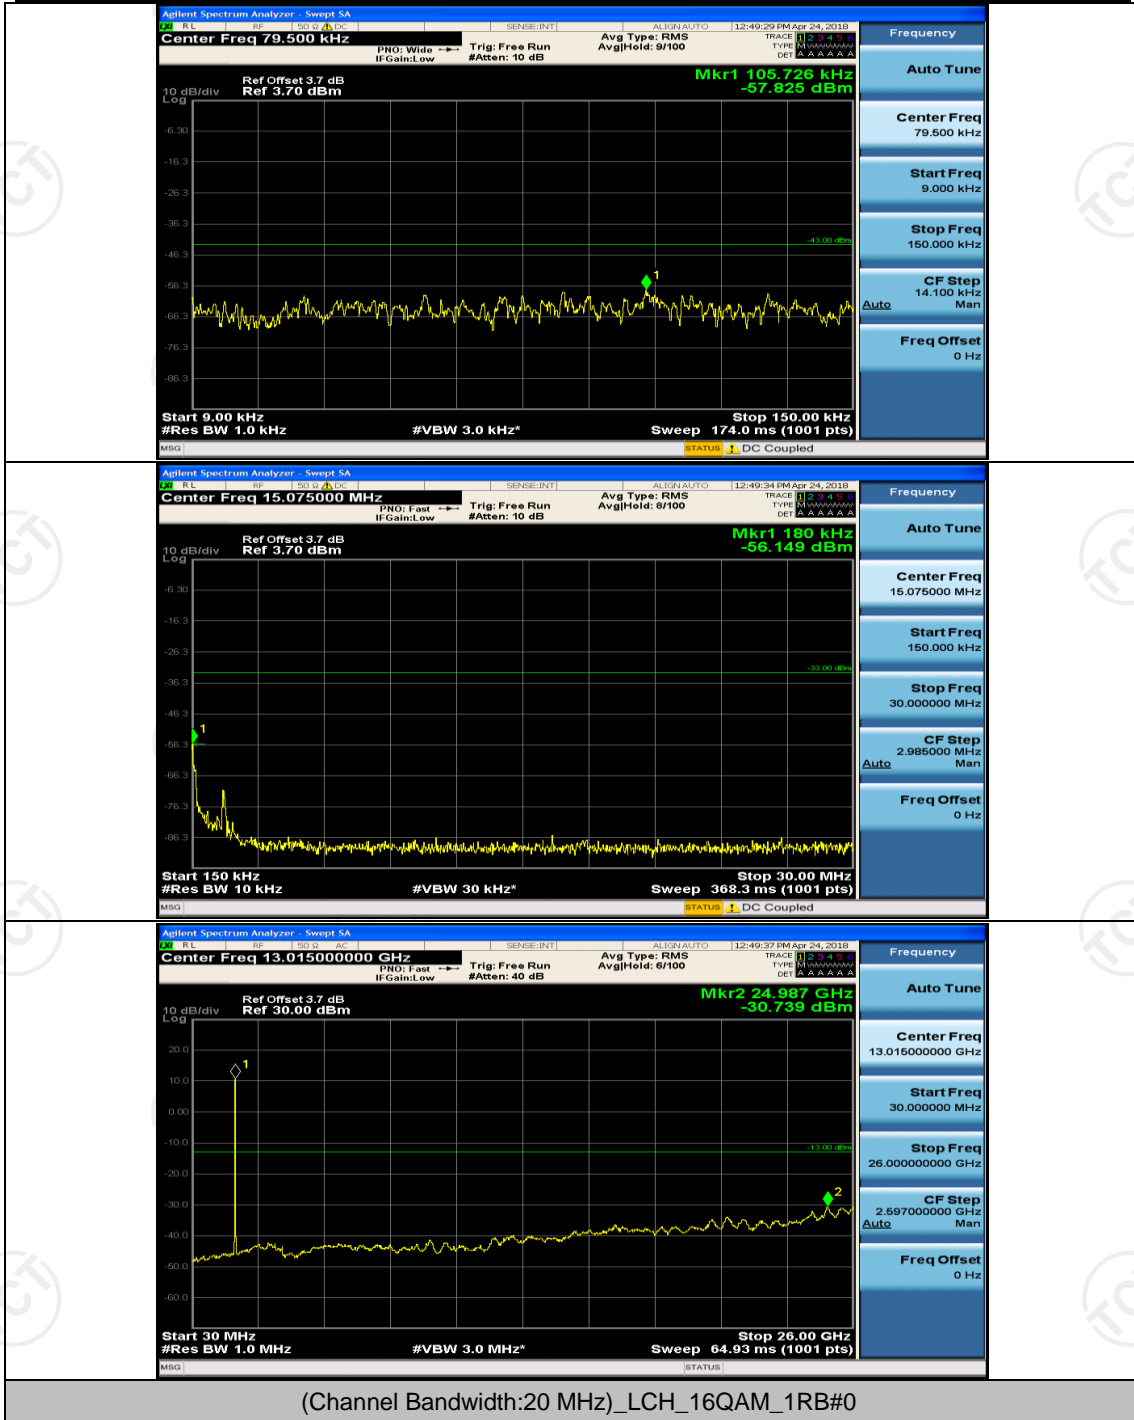

Channel Bandwidth: 15 MHz

(Channel Bandwidth:15 MHz)_LCH_QPSK_1RB#0

(Channel Bandwidth:15 MHz)_MCH_QPSK_1RB#0

(Channel Bandwidth:15 MHz)_MCH_16QAM_1RB#0

(Channel Bandwidth:15 MHz)_HCH_16QAM_1RB#0

Channel Bandwidth: 20 MHz

(Channel Bandwidth:20 MHz)_LCH_QPSK_1RB#0

(Channel Bandwidth:20 MHz)_HCH_QPSK_1RB#0

(Channel Bandwidth:20 MHz)_MCH_16QAM_1RB#0