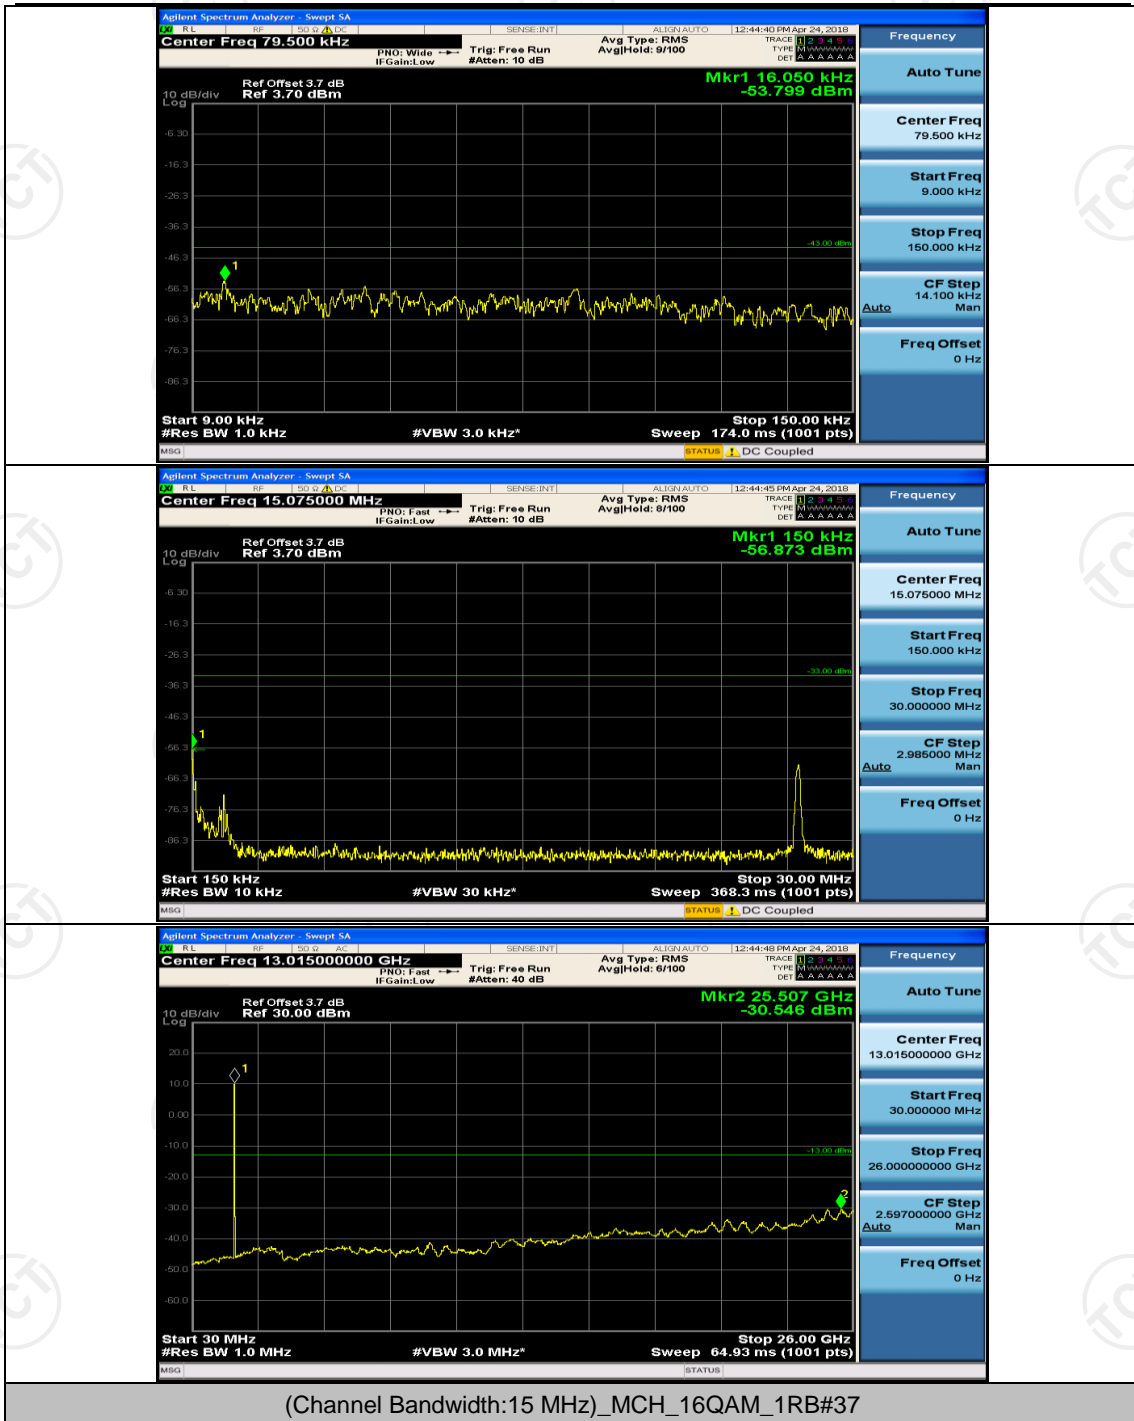

Channel Bandwidth: 15 MHz

(Channel Bandwidth:15 MHz)_LCH_QPSK_1RB#0

(Channel Bandwidth:15 MHz)_MCH_QPSK_1RB#0

(Channel Bandwidth:15 MHz)_MCH_16QAM_1RB#0

(Channel Bandwidth:15 MHz)_HCH_16QAM_1RB#0

Channel Bandwidth: 20 MHz

(Channel Bandwidth:20 MHz)_LCH_QPSK_1RB#0

(Channel Bandwidth:20 MHz)_HCH_QPSK_1RB#0

(Channel Bandwidth:20 MHz)_MCH_16QAM_1RB#0