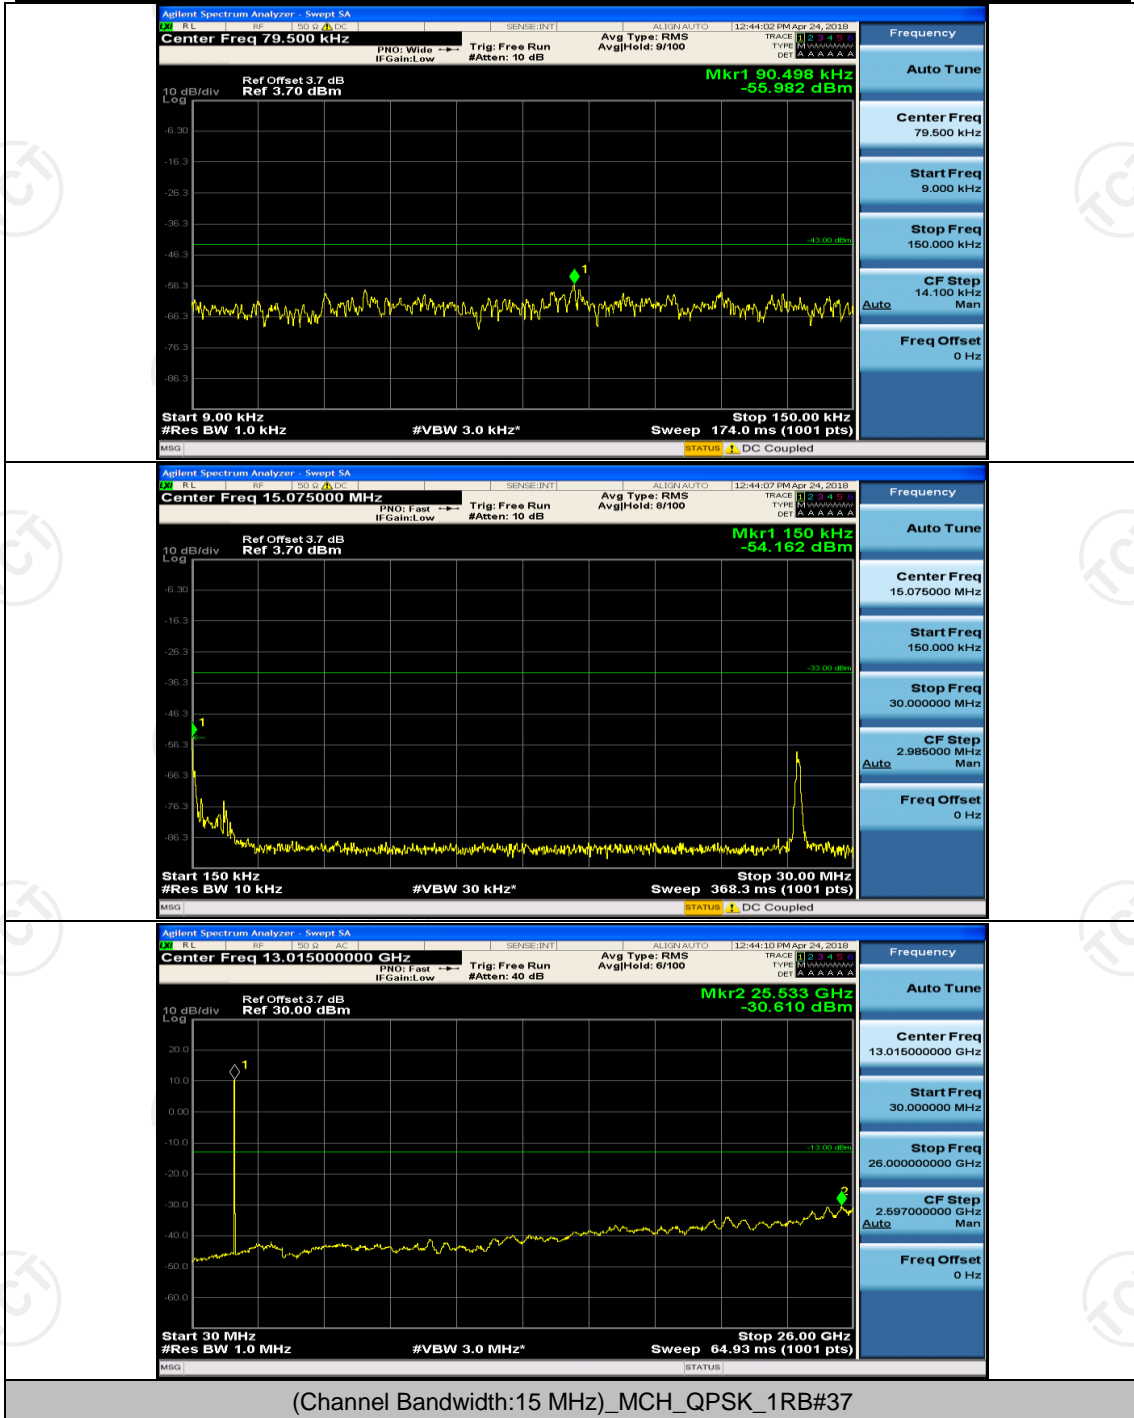

Channel Bandwidth: 15 MHz

(Channel Bandwidth:15 MHz)_LCH_QPSK_1RB#0

(Channel Bandwidth:15 MHz)_MCH_QPSK_1RB#0

(Channel Bandwidth:15 MHz)_MCH_16QAM_1RB#0

(Channel Bandwidth:15 MHz)_HCH_16QAM_1RB#0

Channel Bandwidth: 20 MHz

(Channel Bandwidth:20 MHz)_LCH_QPSK_1RB#0

(Channel Bandwidth:20 MHz)_HCH_QPSK_1RB#0

(Channel Bandwidth:20 MHz)_MCH_16QAM_1RB#0