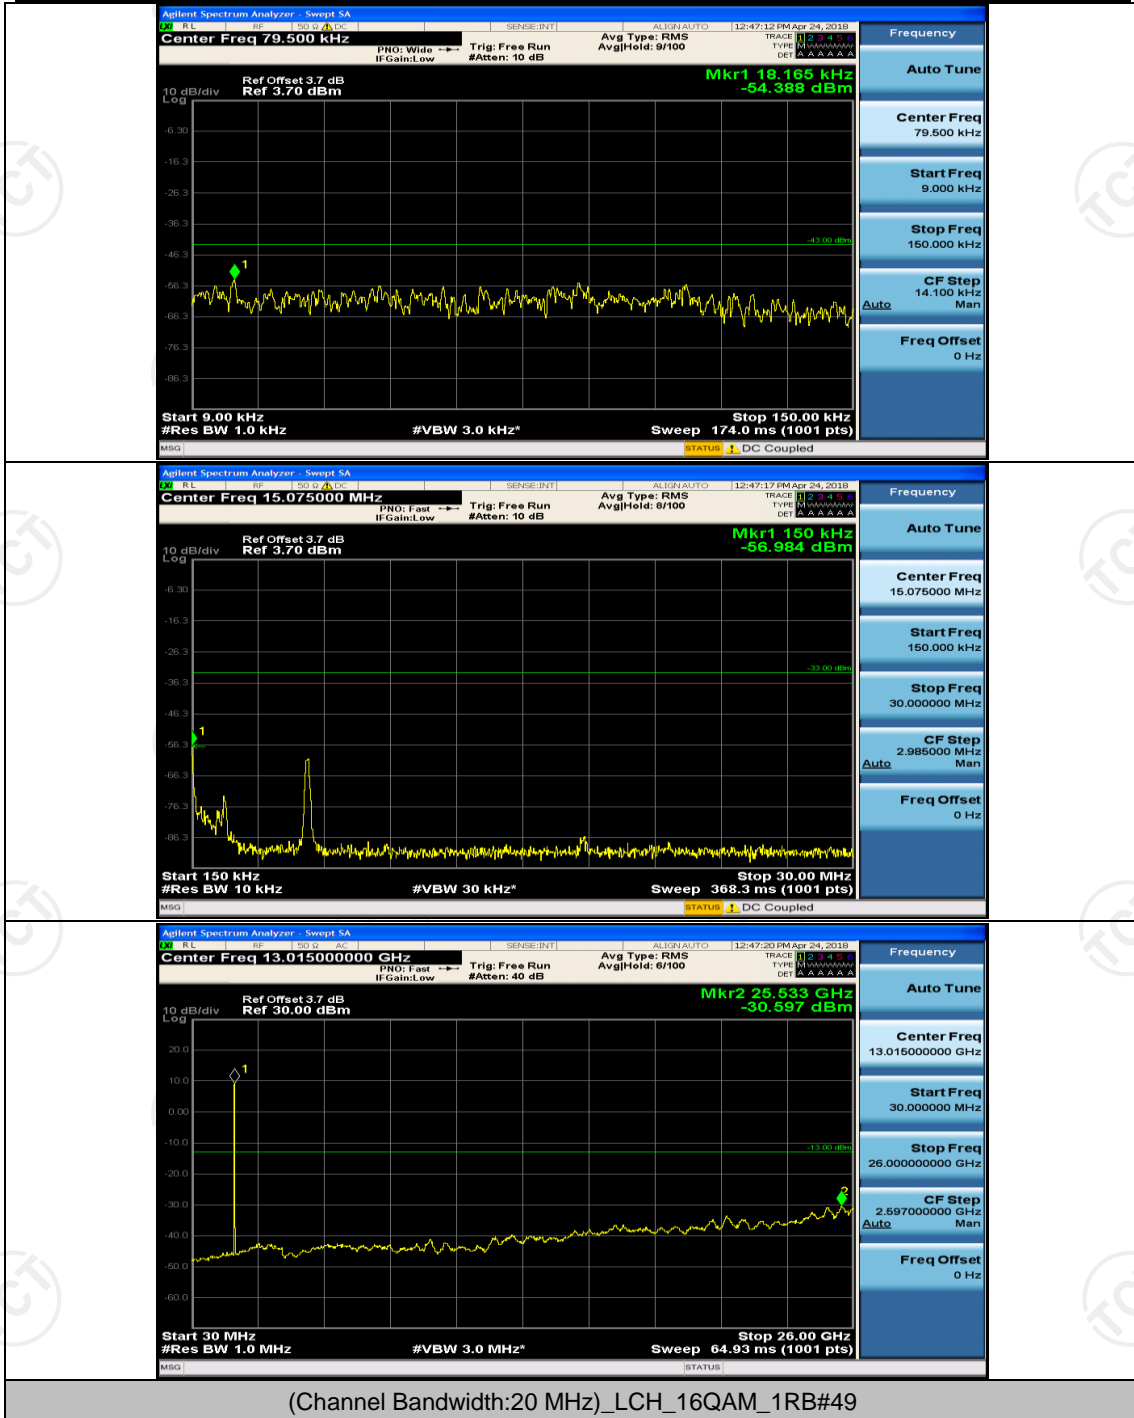

Channel Bandwidth: 15 MHz

(Channel Bandwidth:15 MHz)_LCH_QPSK_1RB#0

(Channel Bandwidth:15 MHz)_MCH_QPSK_1RB#0

(Channel Bandwidth:15 MHz)_MCH_16QAM_1RB#0

(Channel Bandwidth:15 MHz)_HCH_16QAM_1RB#0

Channel Bandwidth: 20 MHz

(Channel Bandwidth:20 MHz)_LCH_QPSK_1RB#0

(Channel Bandwidth:20 MHz)_HCH_QPSK_1RB#0

(Channel Bandwidth:20 MHz)_MCH_16QAM_1RB#0