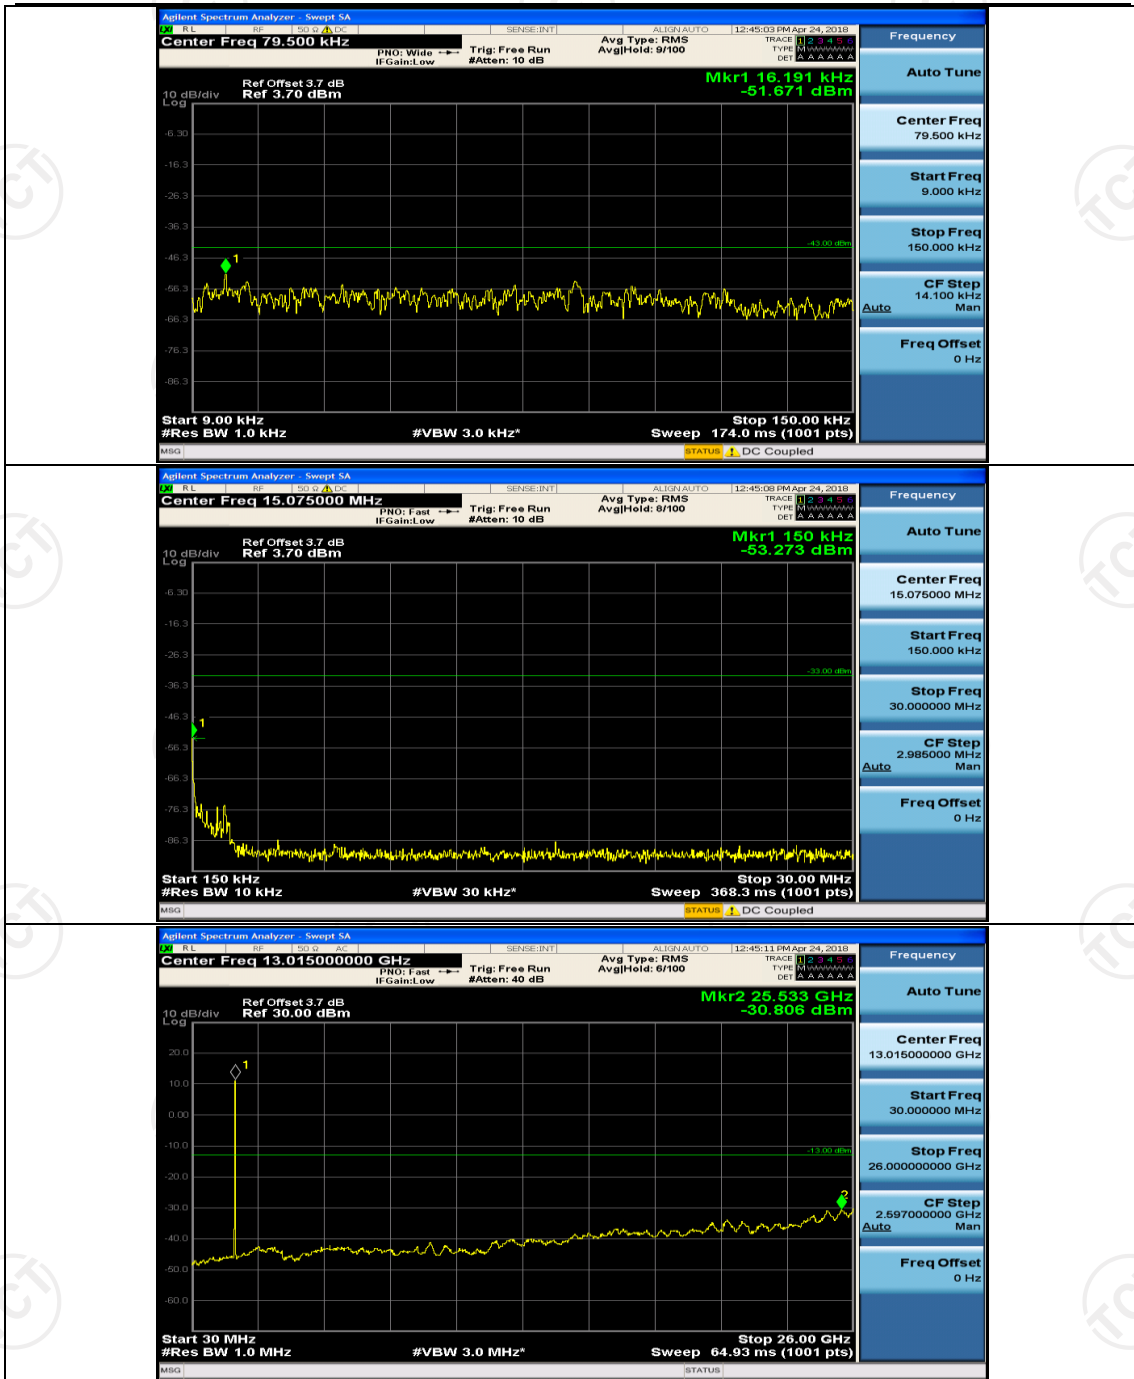

Channel Bandwidth: 15 MHz

(Channel Bandwidth:15 MHz)_LCH_QPSK_1RB#0

(Channel Bandwidth:15 MHz)_MCH_QPSK_1RB#0

(Channel Bandwidth:15 MHz)_MCH_16QAM_1RB#0

(Channel Bandwidth:15 MHz)_HCH_16QAM_1RB#0

Channel Bandwidth: 20 MHz

(Channel Bandwidth:20 MHz)_LCH_QPSK_1RB#0

(Channel Bandwidth:20 MHz)_HCH_QPSK_1RB#0

(Channel Bandwidth:20 MHz)_MCH_16QAM_1RB#0