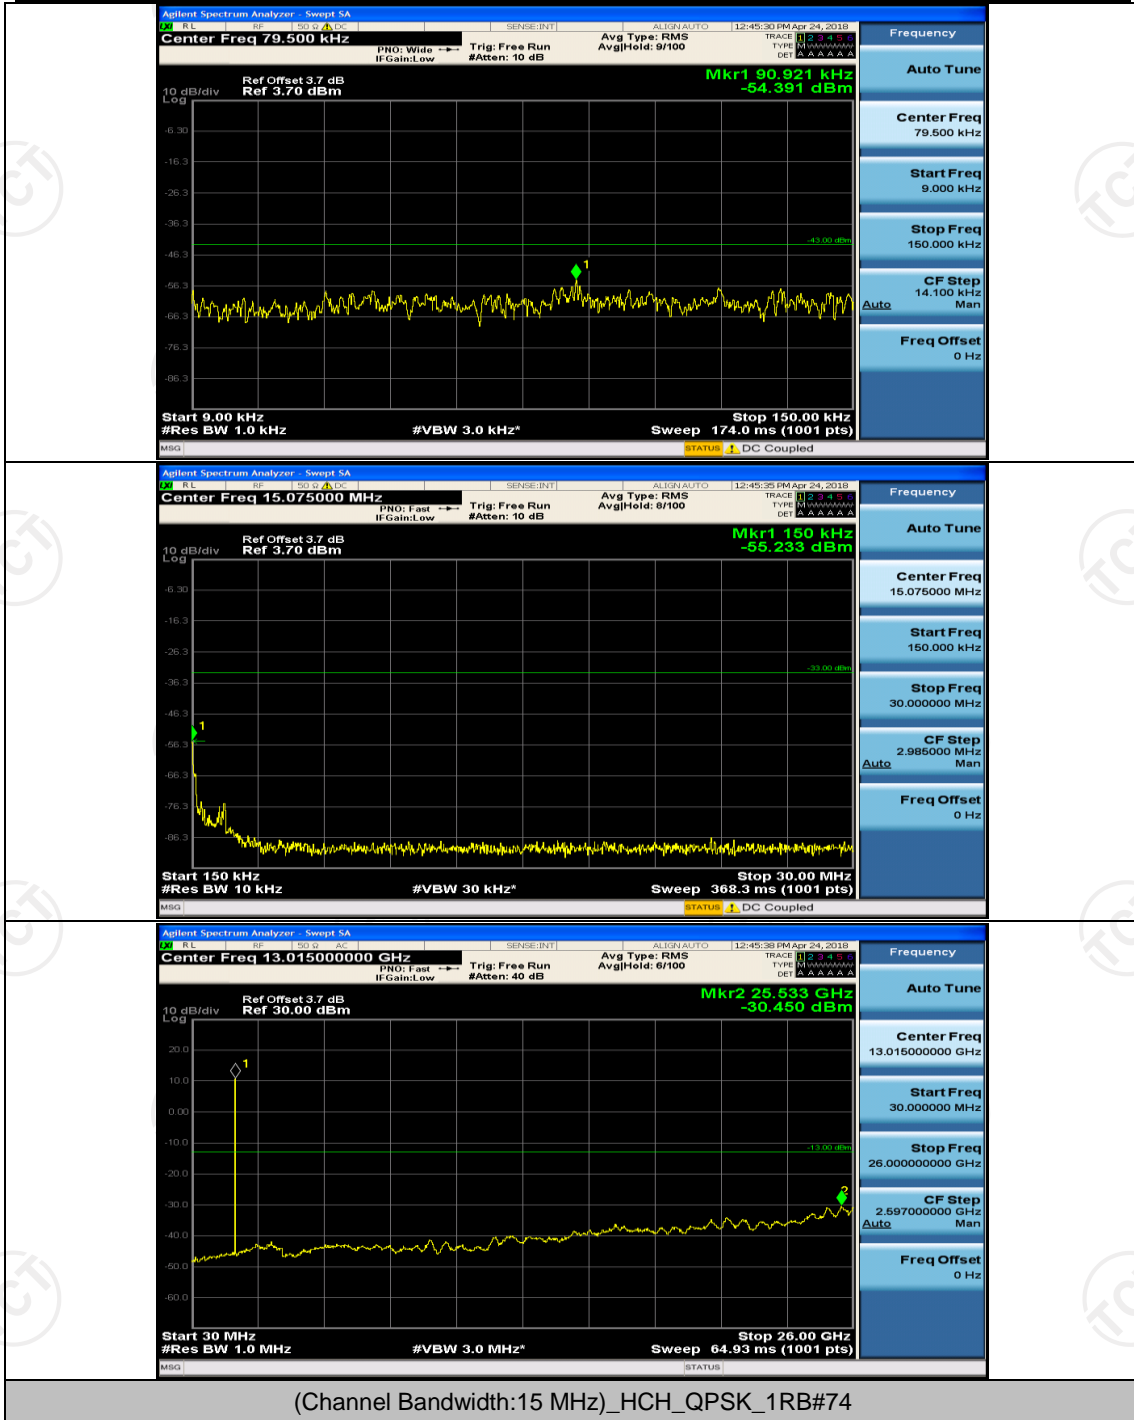

Channel Bandwidth: 15 MHz

(Channel Bandwidth:15 MHz)_LCH_QPSK_1RB#0

(Channel Bandwidth:15 MHz)_MCH_QPSK_1RB#0

(Channel Bandwidth:15 MHz)_MCH_16QAM_1RB#0

(Channel Bandwidth:15 MHz)_HCH_16QAM_1RB#0

Channel Bandwidth: 20 MHz

(Channel Bandwidth:20 MHz)_LCH_QPSK_1RB#0

(Channel Bandwidth:20 MHz)_HCH_QPSK_1RB#0

(Channel Bandwidth:20 MHz)_MCH_16QAM_1RB#0