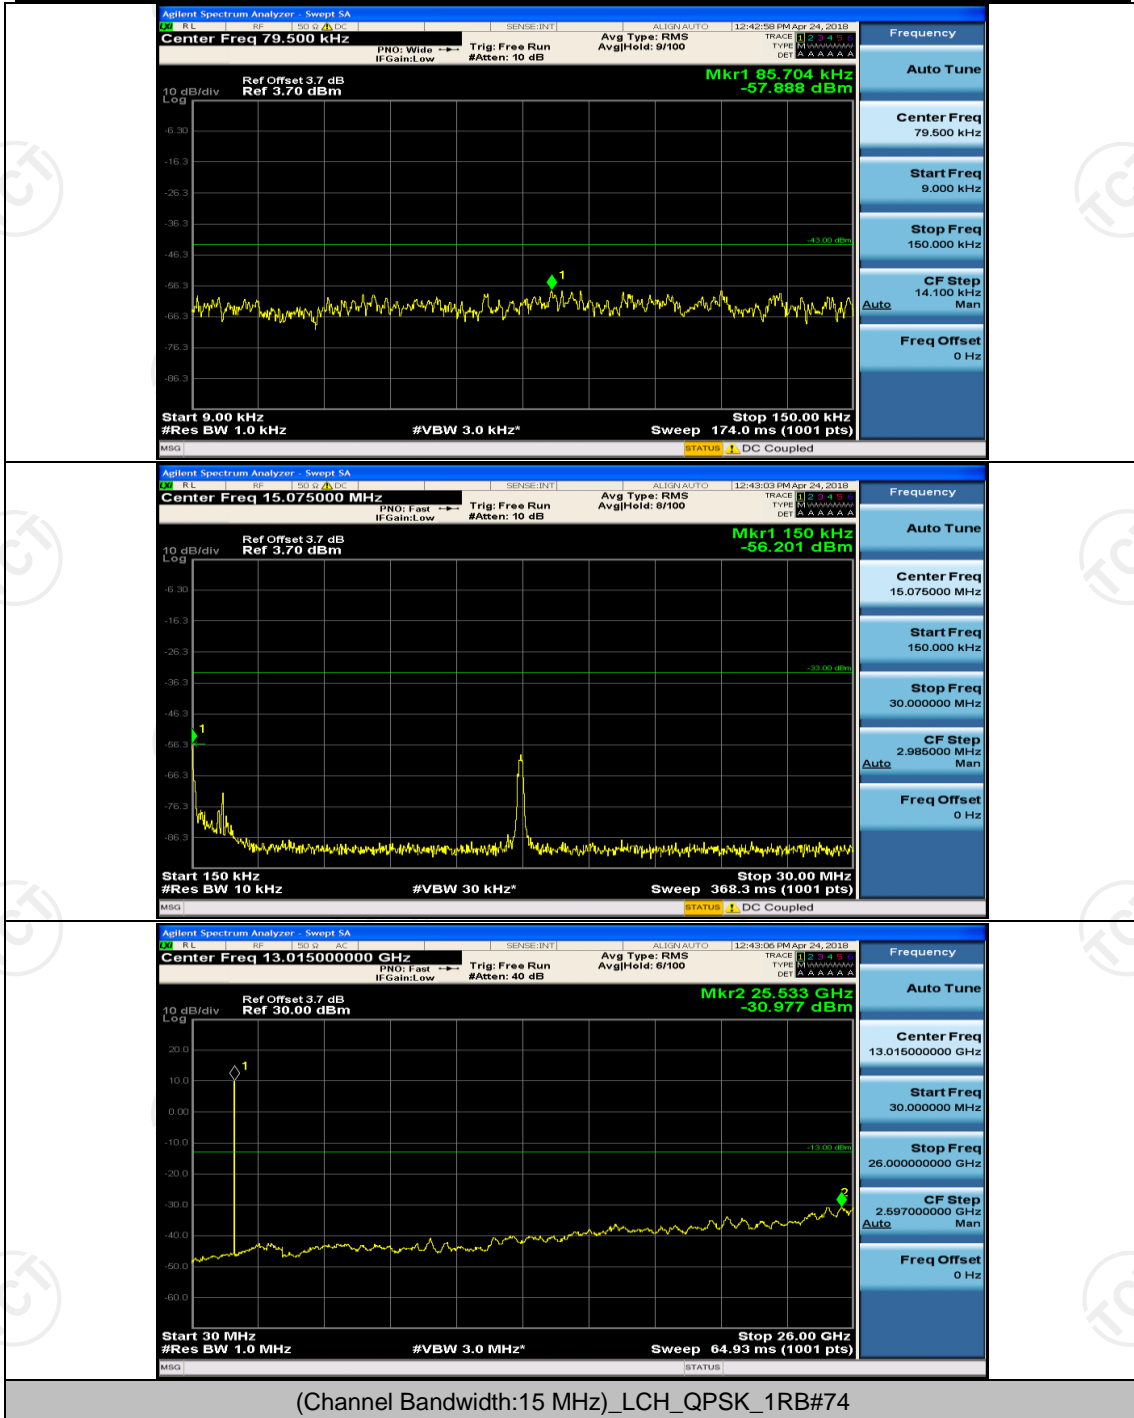

Channel Bandwidth: 15 MHz

(Channel Bandwidth:15 MHz)_LCH_QPSK_1RB#0

(Channel Bandwidth:15 MHz)_MCH_QPSK_1RB#0

(Channel Bandwidth:15 MHz)_MCH_16QAM_1RB#0

(Channel Bandwidth:15 MHz)_HCH_16QAM_1RB#0

Channel Bandwidth: 20 MHz

(Channel Bandwidth:20 MHz)_LCH_QPSK_1RB#0

(Channel Bandwidth:20 MHz)_HCH_QPSK_1RB#0

(Channel Bandwidth:20 MHz)_MCH_16QAM_1RB#0