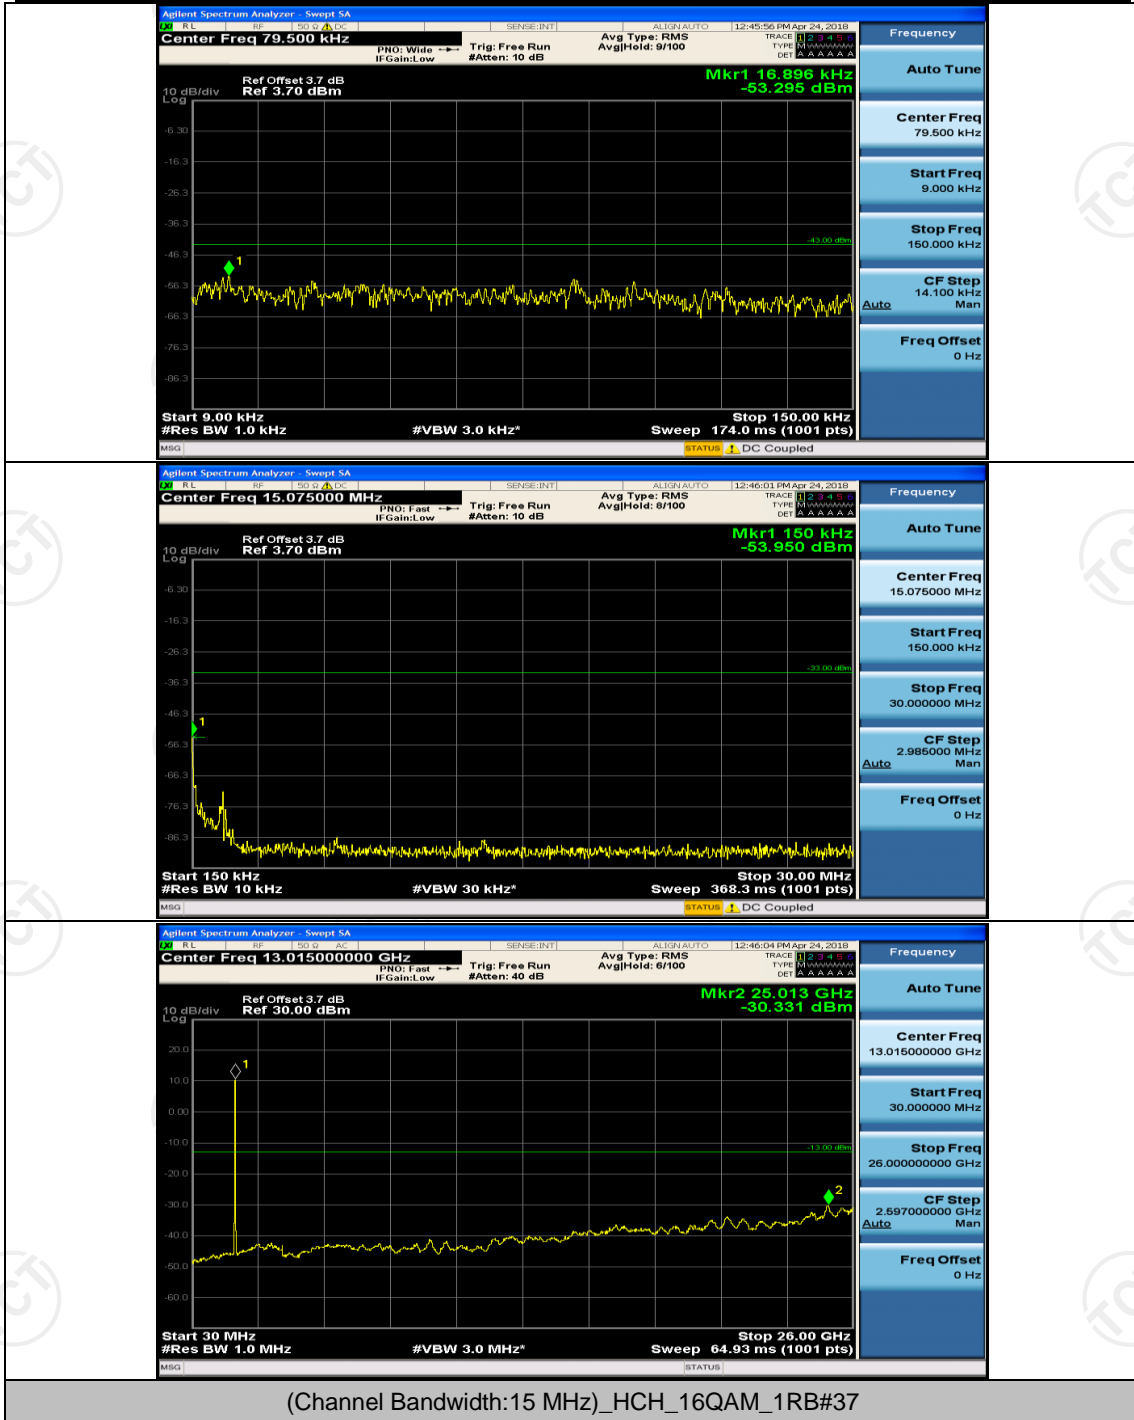

Channel Bandwidth: 15 MHz

(Channel Bandwidth:15 MHz)_LCH_QPSK_1RB#0

(Channel Bandwidth:15 MHz)_MCH_QPSK_1RB#0

(Channel Bandwidth:15 MHz)_MCH_16QAM_1RB#0

(Channel Bandwidth:15 MHz)_HCH_16QAM_1RB#0

Channel Bandwidth: 20 MHz

(Channel Bandwidth:20 MHz)_LCH_QPSK_1RB#0

(Channel Bandwidth:20 MHz)_HCH_QPSK_1RB#0

(Channel Bandwidth:20 MHz)_MCH_16QAM_1RB#0