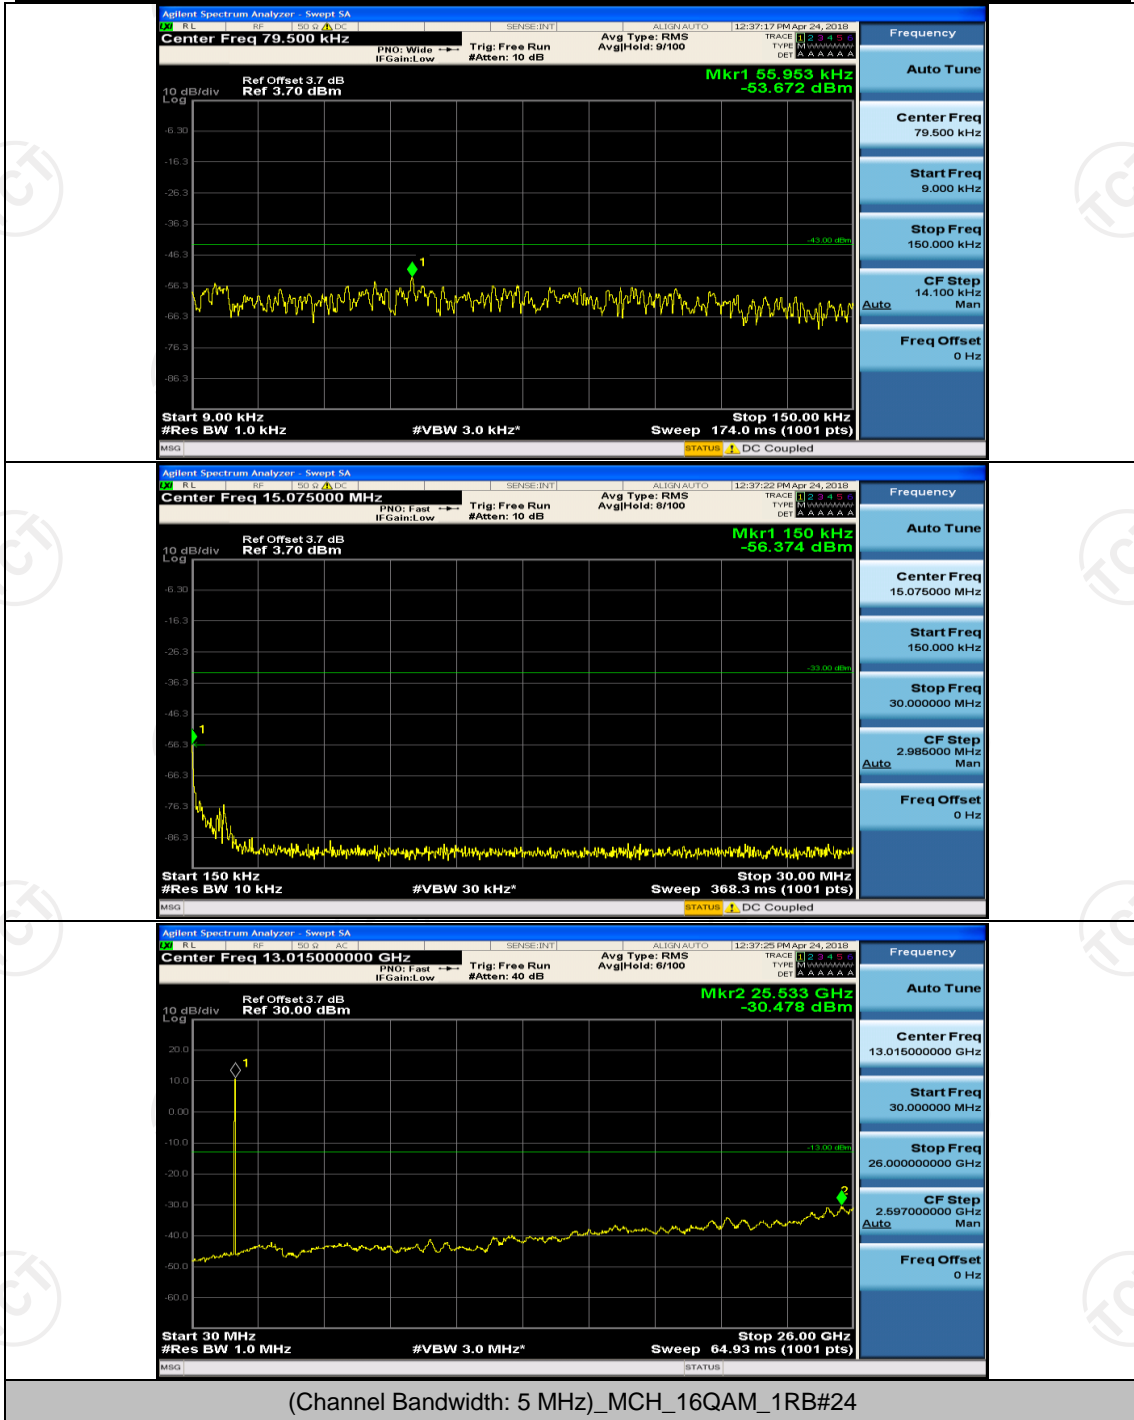

(Channel Bandwidth: 3 MHz)_HCH_16QAM_1RB#0

Channel Bandwidth: 5 MHz

(Channel Bandwidth: 5 MHz)_LCH_QPSK_1RB#0

(Channel Bandwidth: 5 MHz)_MCH_QPSK_1RB#0

(Channel Bandwidth: 5 MHz)_LCH_16QAM_1RB#0

(Channel Bandwidth: 5 MHz)_MCH_16QAM_1RB#0

(Channel Bandwidth: 5 MHz)_HCH_16QAM_1RB#0

Channel Bandwidth: 10 MHz

Channel Bandwidth: 10 MHz_LCH_QPSK_1RB#0

Channel Bandwidth: 10 MHz_MCH_QPSK_1RB#0

Channel Bandwidth: 10 MHz_HCH_QPSK_1RB#0

Channel Bandwidth: 10 MHz_MCH_16QAM_1RB#0