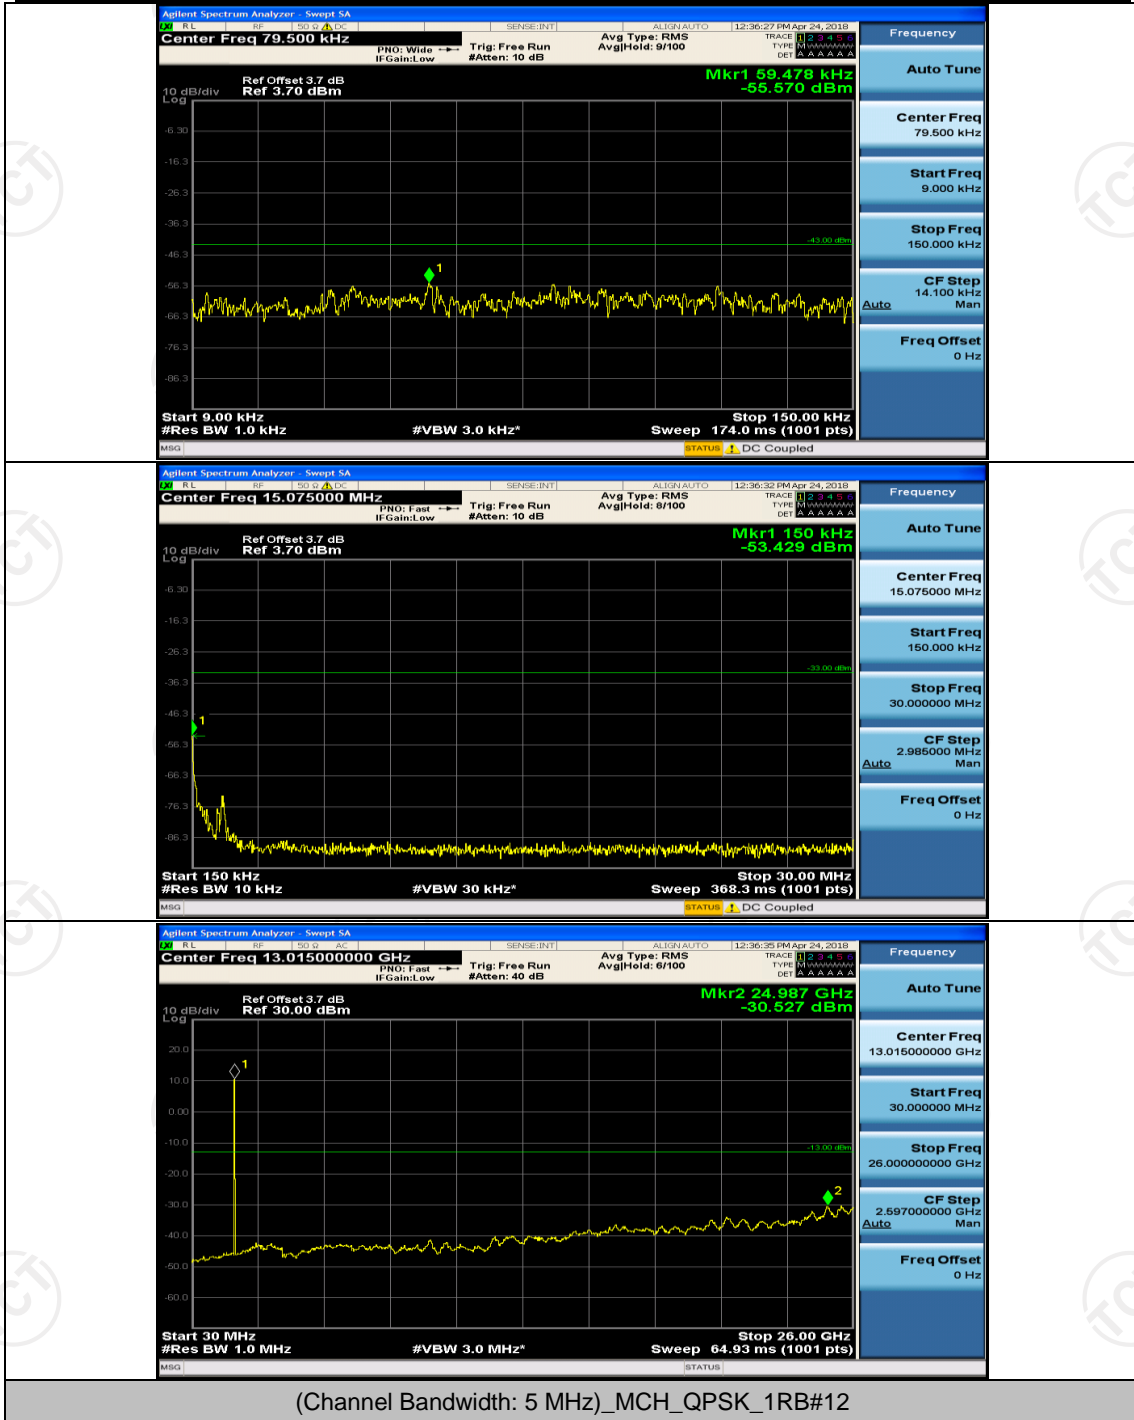

(Channel Bandwidth: 3 MHz)_HCH_16QAM_1RB#0

Channel Bandwidth: 5 MHz

(Channel Bandwidth: 5 MHz)_LCH_QPSK_1RB#0

(Channel Bandwidth: 5 MHz)_MCH_QPSK_1RB#0

(Channel Bandwidth: 5 MHz)_LCH_16QAM_1RB#0

(Channel Bandwidth: 5 MHz)_MCH_16QAM_1RB#0

(Channel Bandwidth: 5 MHz)_HCH_16QAM_1RB#0

Channel Bandwidth: 10 MHz

Channel Bandwidth: 10 MHz_LCH_QPSK_1RB#0

Channel Bandwidth: 10 MHz_MCH_QPSK_1RB#0

Channel Bandwidth: 10 MHz_HCH_QPSK_1RB#0

Channel Bandwidth: 10 MHz_MCH_16QAM_1RB#0