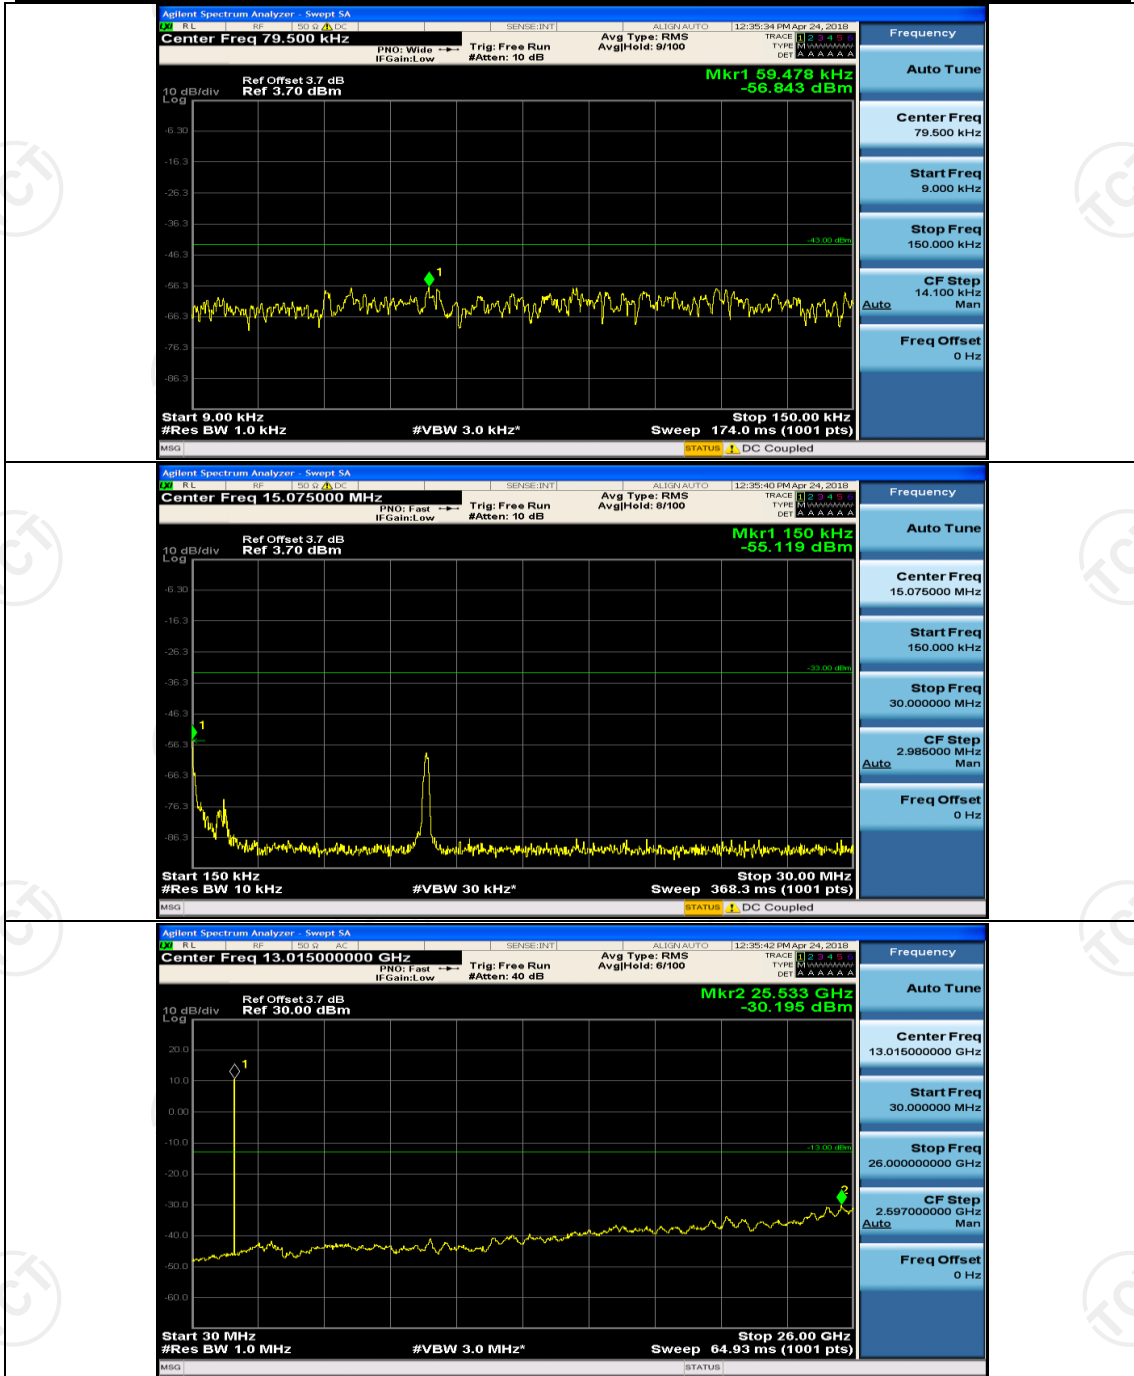

(Channel Bandwidth: 3 MHz)_HCH_16QAM_1RB#0

Channel Bandwidth: 5 MHz

(Channel Bandwidth: 5 MHz)_LCH_QPSK_1RB#0

(Channel Bandwidth: 5 MHz)_MCH_QPSK_1RB#0

(Channel Bandwidth: 5 MHz)_LCH_16QAM_1RB#0

(Channel Bandwidth: 5 MHz)_MCH_16QAM_1RB#0

(Channel Bandwidth: 5 MHz)_HCH_16QAM_1RB#0

Channel Bandwidth: 10 MHz

Channel Bandwidth: 10 MHz_LCH_QPSK_1RB#0

Channel Bandwidth: 10 MHz_MCH_QPSK_1RB#0

Channel Bandwidth: 10 MHz_HCH_QPSK_1RB#0

Channel Bandwidth: 10 MHz_MCH_16QAM_1RB#0