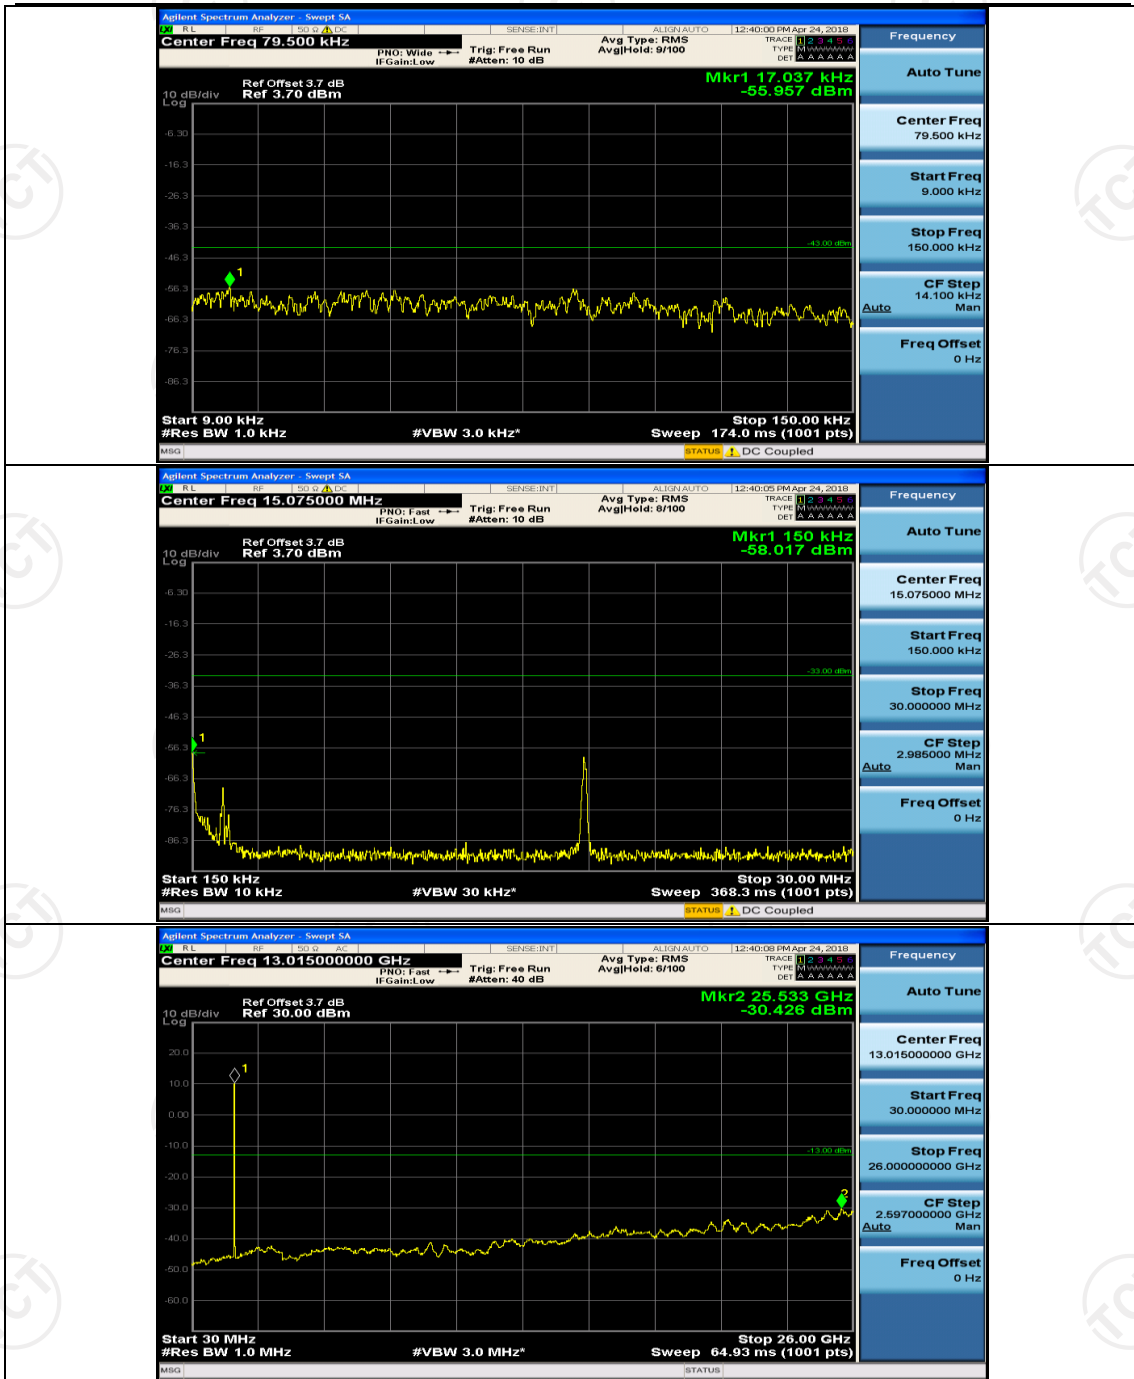

(Channel Bandwidth: 3 MHz)_HCH_16QAM_1RB#0

Channel Bandwidth: 5 MHz

(Channel Bandwidth: 5 MHz)_LCH_QPSK_1RB#0

(Channel Bandwidth: 5 MHz)_MCH_QPSK_1RB#0

(Channel Bandwidth: 5 MHz)_LCH_16QAM_1RB#0

(Channel Bandwidth: 5 MHz)_MCH_16QAM_1RB#0

(Channel Bandwidth: 5 MHz)_HCH_16QAM_1RB#0

Channel Bandwidth: 10 MHz

Channel Bandwidth: 10 MHz_LCH_QPSK_1RB#0

Channel Bandwidth: 10 MHz_MCH_QPSK_1RB#0

Channel Bandwidth: 10 MHz_HCH_QPSK_1RB#0

Channel Bandwidth: 10 MHz_MCH_16QAM_1RB#0