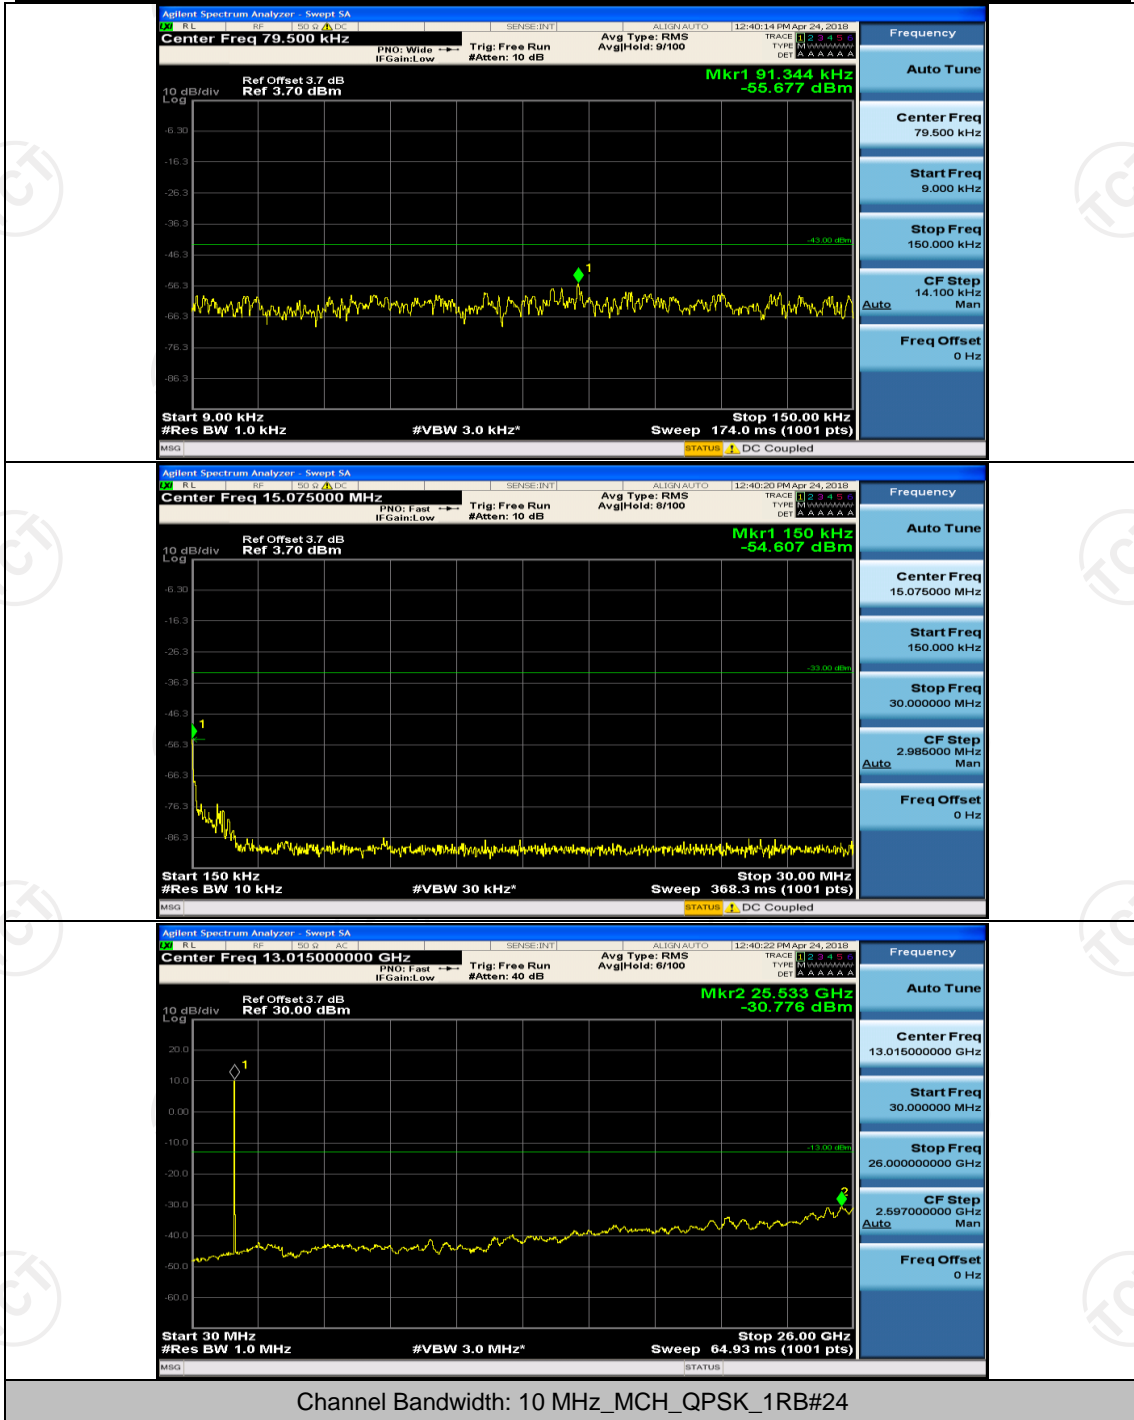

(Channel Bandwidth: 3 MHz)_HCH_16QAM_1RB#0

Channel Bandwidth: 5 MHz

(Channel Bandwidth: 5 MHz)_LCH_QPSK_1RB#0

(Channel Bandwidth: 5 MHz)_MCH_QPSK_1RB#0

(Channel Bandwidth: 5 MHz)_LCH_16QAM_1RB#0

(Channel Bandwidth: 5 MHz)_MCH_16QAM_1RB#0

(Channel Bandwidth: 5 MHz)_HCH_16QAM_1RB#0

Channel Bandwidth: 10 MHz

Channel Bandwidth: 10 MHz_LCH_QPSK_1RB#0

Channel Bandwidth: 10 MHz_MCH_QPSK_1RB#0

Channel Bandwidth: 10 MHz_HCH_QPSK_1RB#0

Channel Bandwidth: 10 MHz_MCH_16QAM_1RB#0