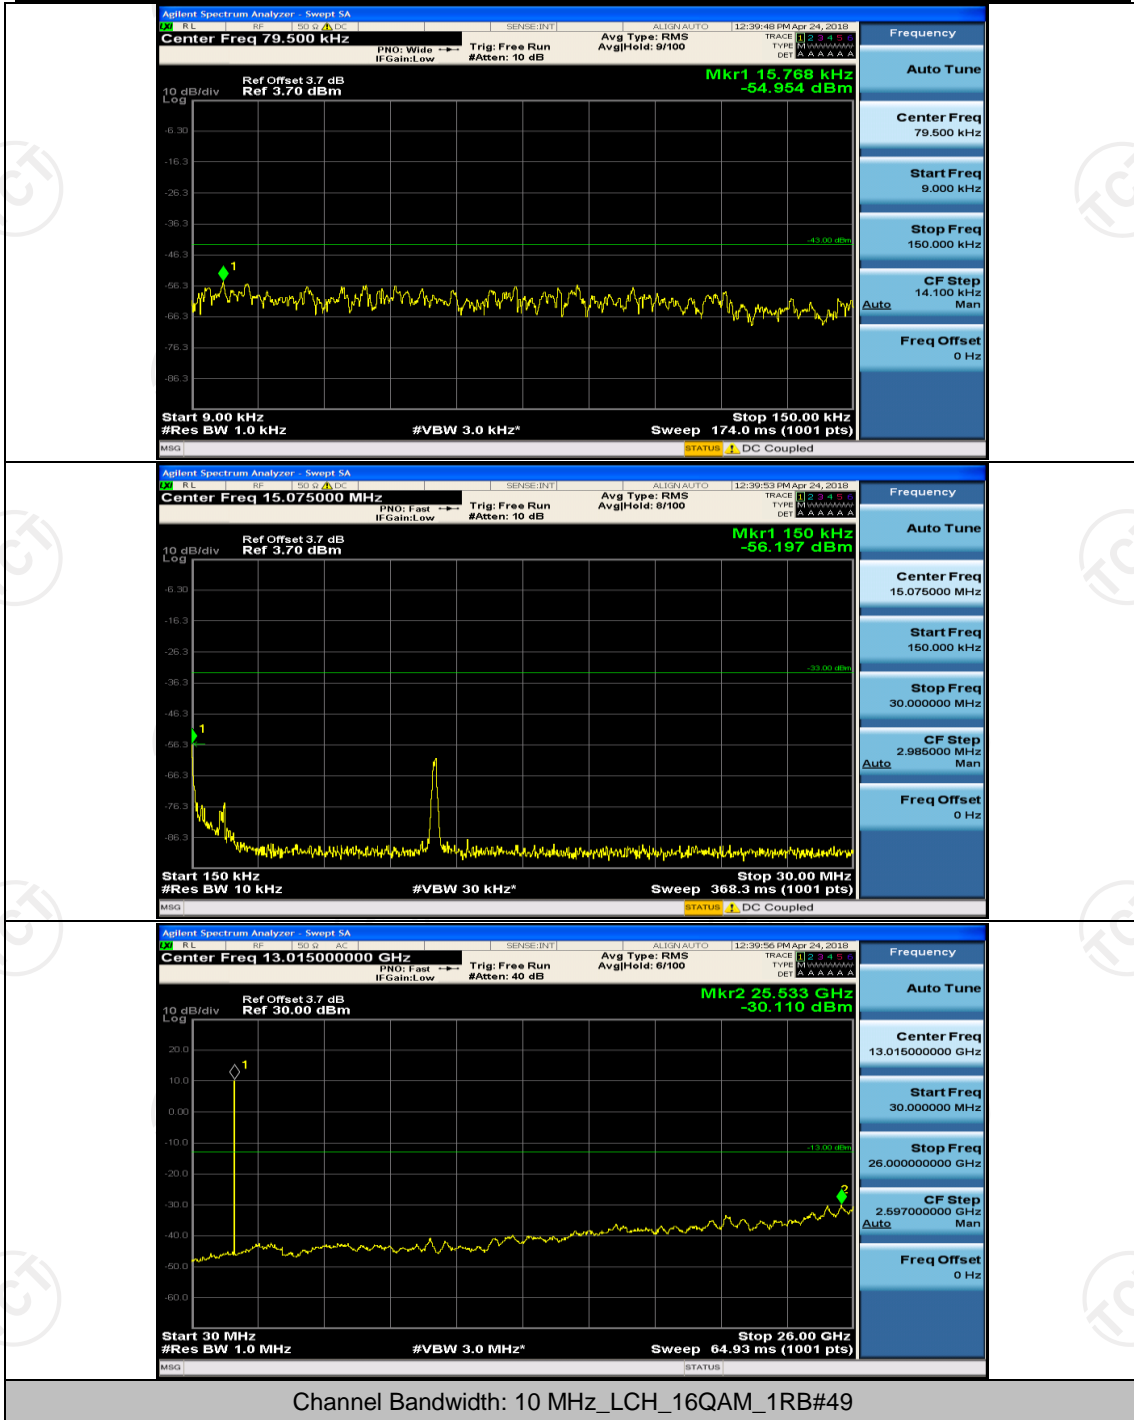

(Channel Bandwidth: 3 MHz)_HCH_16QAM_1RB#0

Channel Bandwidth: 5 MHz

(Channel Bandwidth: 5 MHz)_LCH_QPSK_1RB#0

(Channel Bandwidth: 5 MHz)_MCH_QPSK_1RB#0

(Channel Bandwidth: 5 MHz)_LCH_16QAM_1RB#0

(Channel Bandwidth: 5 MHz)_MCH_16QAM_1RB#0

(Channel Bandwidth: 5 MHz)_HCH_16QAM_1RB#0

Channel Bandwidth: 10 MHz

Channel Bandwidth: 10 MHz_LCH_QPSK_1RB#0

Channel Bandwidth: 10 MHz_MCH_QPSK_1RB#0

Channel Bandwidth: 10 MHz_HCH_QPSK_1RB#0

Channel Bandwidth: 10 MHz_MCH_16QAM_1RB#0