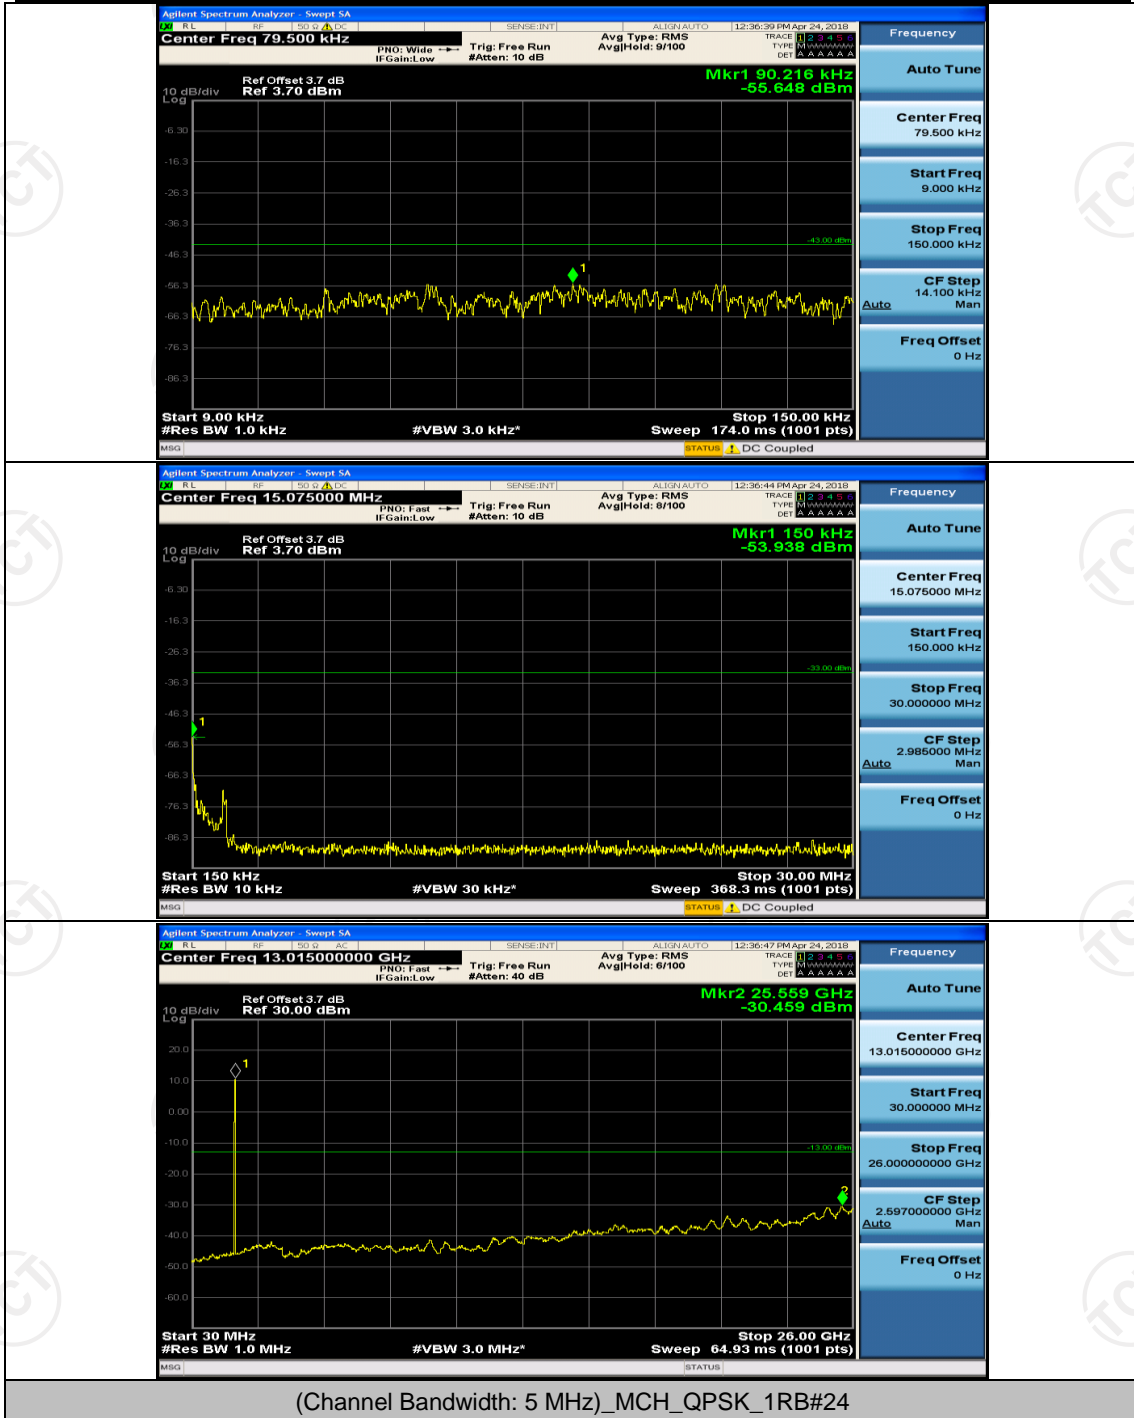

(Channel Bandwidth: 3 MHz)_HCH_16QAM_1RB#0

Channel Bandwidth: 5 MHz

(Channel Bandwidth: 5 MHz)_LCH_QPSK_1RB#0

(Channel Bandwidth: 5 MHz)_MCH_QPSK_1RB#0

(Channel Bandwidth: 5 MHz)_LCH_16QAM_1RB#0

(Channel Bandwidth: 5 MHz)_MCH_16QAM_1RB#0

(Channel Bandwidth: 5 MHz)_HCH_16QAM_1RB#0

Channel Bandwidth: 10 MHz

Channel Bandwidth: 10 MHz_LCH_QPSK_1RB#0

Channel Bandwidth: 10 MHz_MCH_QPSK_1RB#0

Channel Bandwidth: 10 MHz_HCH_QPSK_1RB#0

Channel Bandwidth: 10 MHz_MCH_16QAM_1RB#0