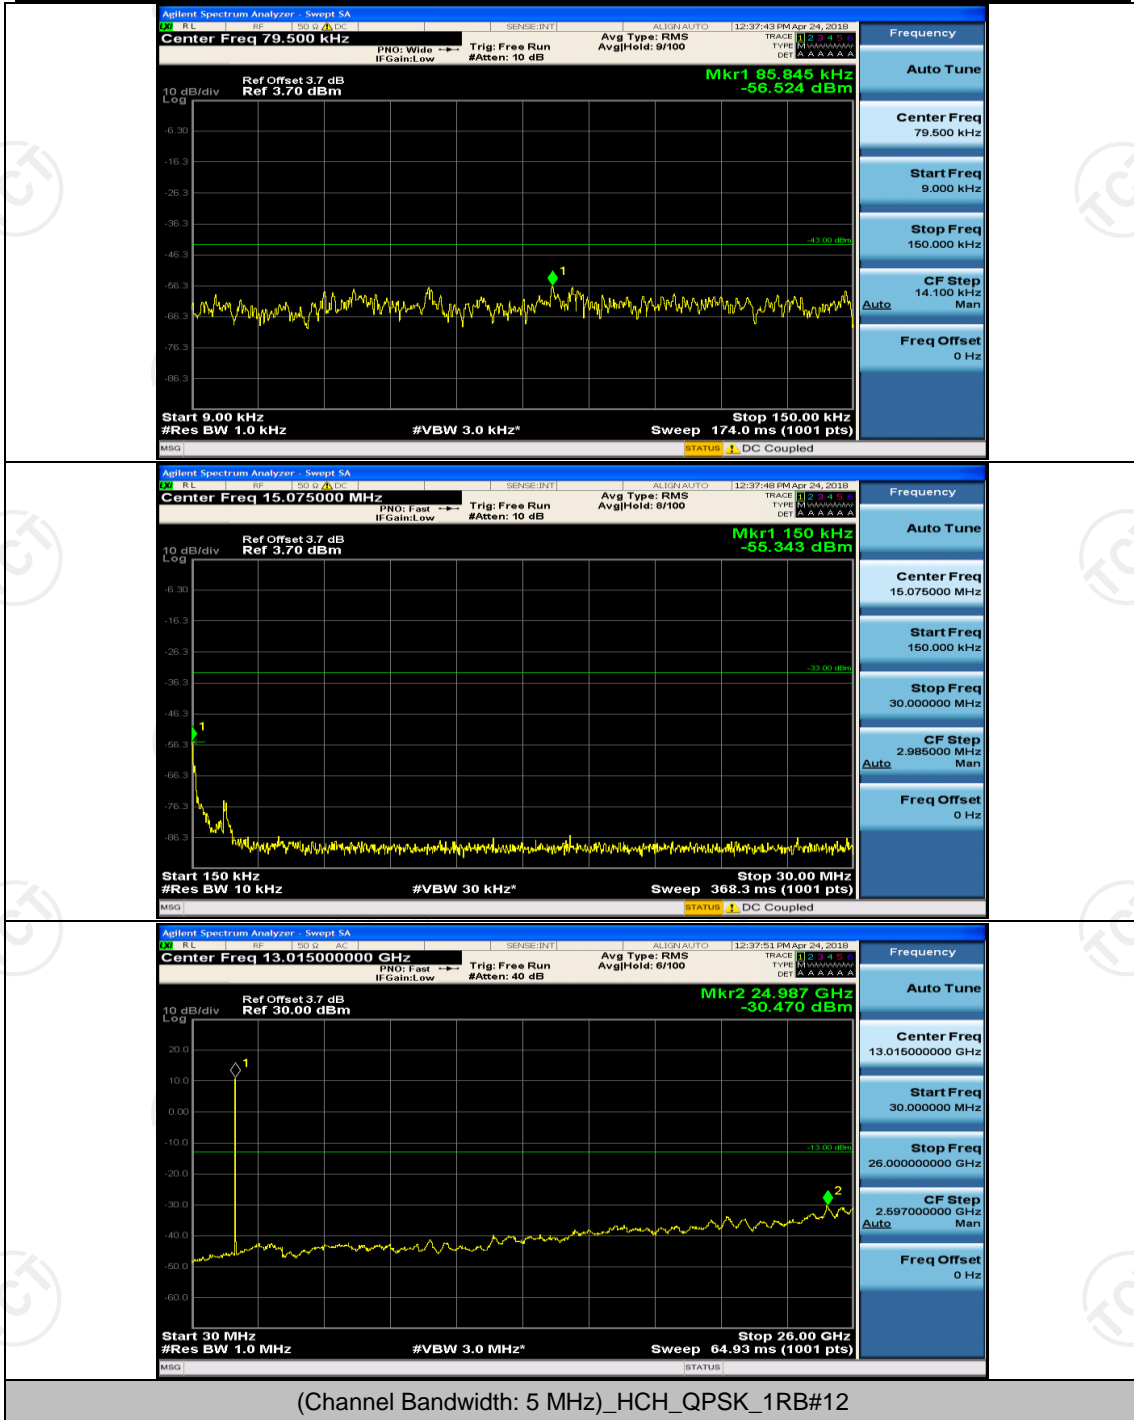

(Channel Bandwidth: 3 MHz)_HCH_16QAM_1RB#0

Channel Bandwidth: 5 MHz

(Channel Bandwidth: 5 MHz)_LCH_QPSK_1RB#0

(Channel Bandwidth: 5 MHz)_MCH_QPSK_1RB#0

(Channel Bandwidth: 5 MHz)_LCH_16QAM_1RB#0

(Channel Bandwidth: 5 MHz)_MCH_16QAM_1RB#0

(Channel Bandwidth: 5 MHz)_HCH_16QAM_1RB#0

Channel Bandwidth: 10 MHz

Channel Bandwidth: 10 MHz_LCH_QPSK_1RB#0

Channel Bandwidth: 10 MHz_MCH_QPSK_1RB#0

Channel Bandwidth: 10 MHz_HCH_QPSK_1RB#0

Channel Bandwidth: 10 MHz_MCH_16QAM_1RB#0