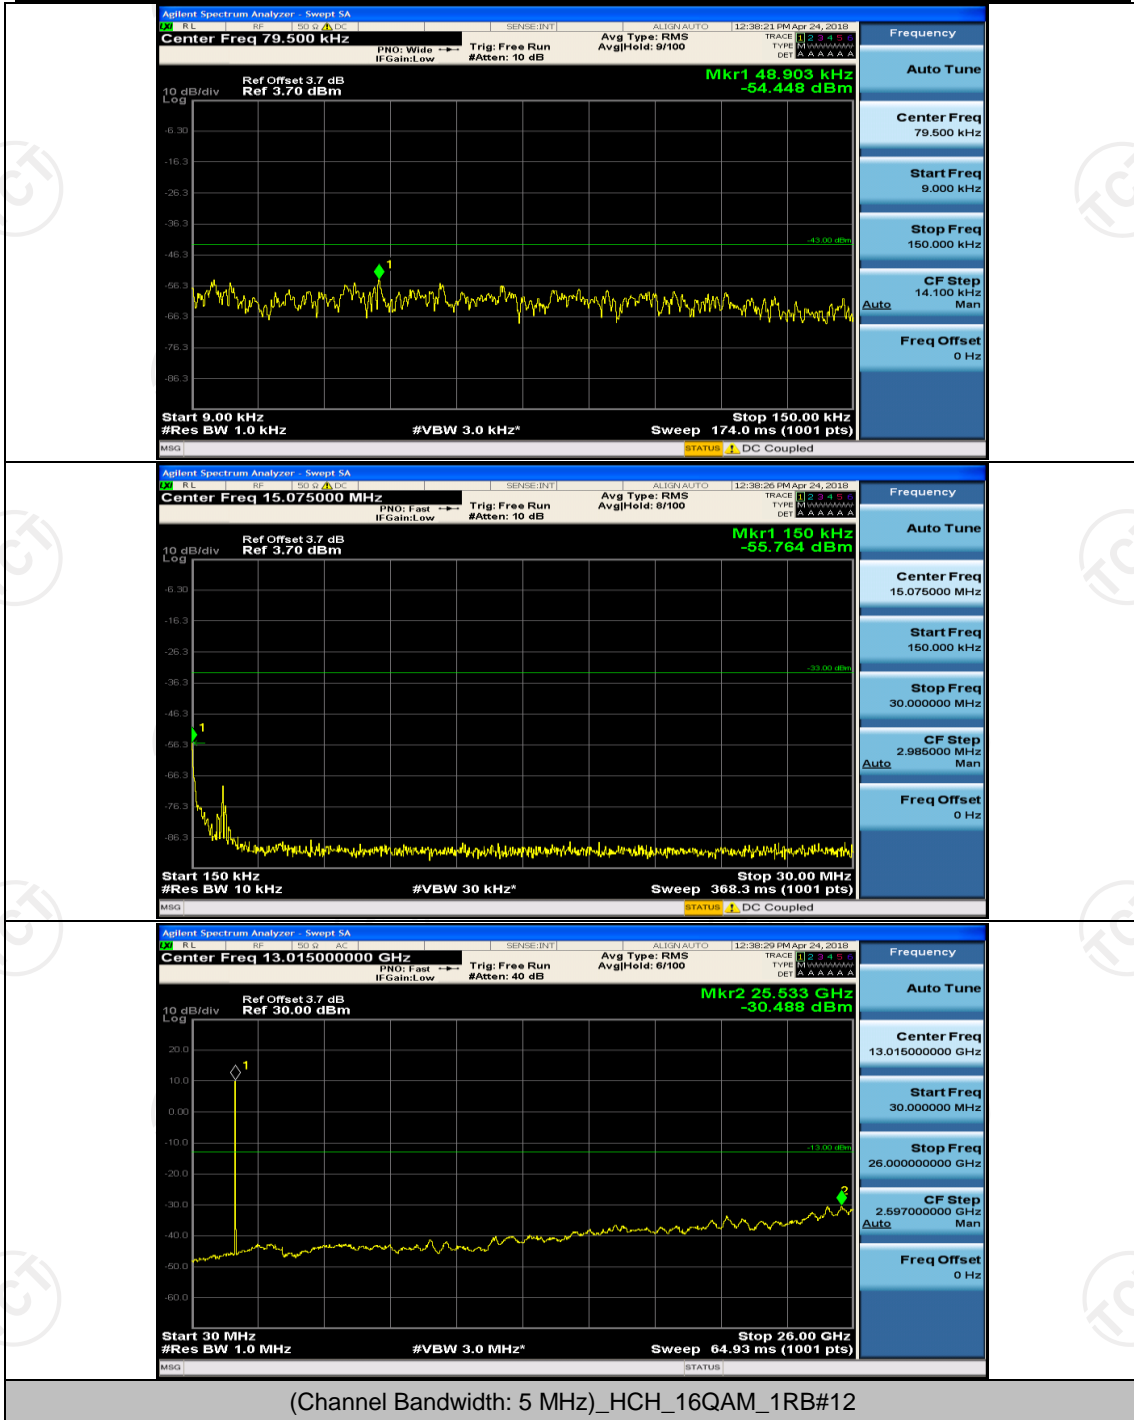

(Channel Bandwidth: 3 MHz)_HCH_16QAM_1RB#0

Channel Bandwidth: 5 MHz

(Channel Bandwidth: 5 MHz)_LCH_QPSK_1RB#0

(Channel Bandwidth: 5 MHz)_MCH_QPSK_1RB#0

(Channel Bandwidth: 5 MHz)_LCH_16QAM_1RB#0

(Channel Bandwidth: 5 MHz)_MCH_16QAM_1RB#0

(Channel Bandwidth: 5 MHz)_HCH_16QAM_1RB#0

Channel Bandwidth: 10 MHz

Channel Bandwidth: 10 MHz_LCH_QPSK_1RB#0

Channel Bandwidth: 10 MHz_MCH_QPSK_1RB#0

Channel Bandwidth: 10 MHz_HCH_QPSK_1RB#0

Channel Bandwidth: 10 MHz_MCH_16QAM_1RB#0