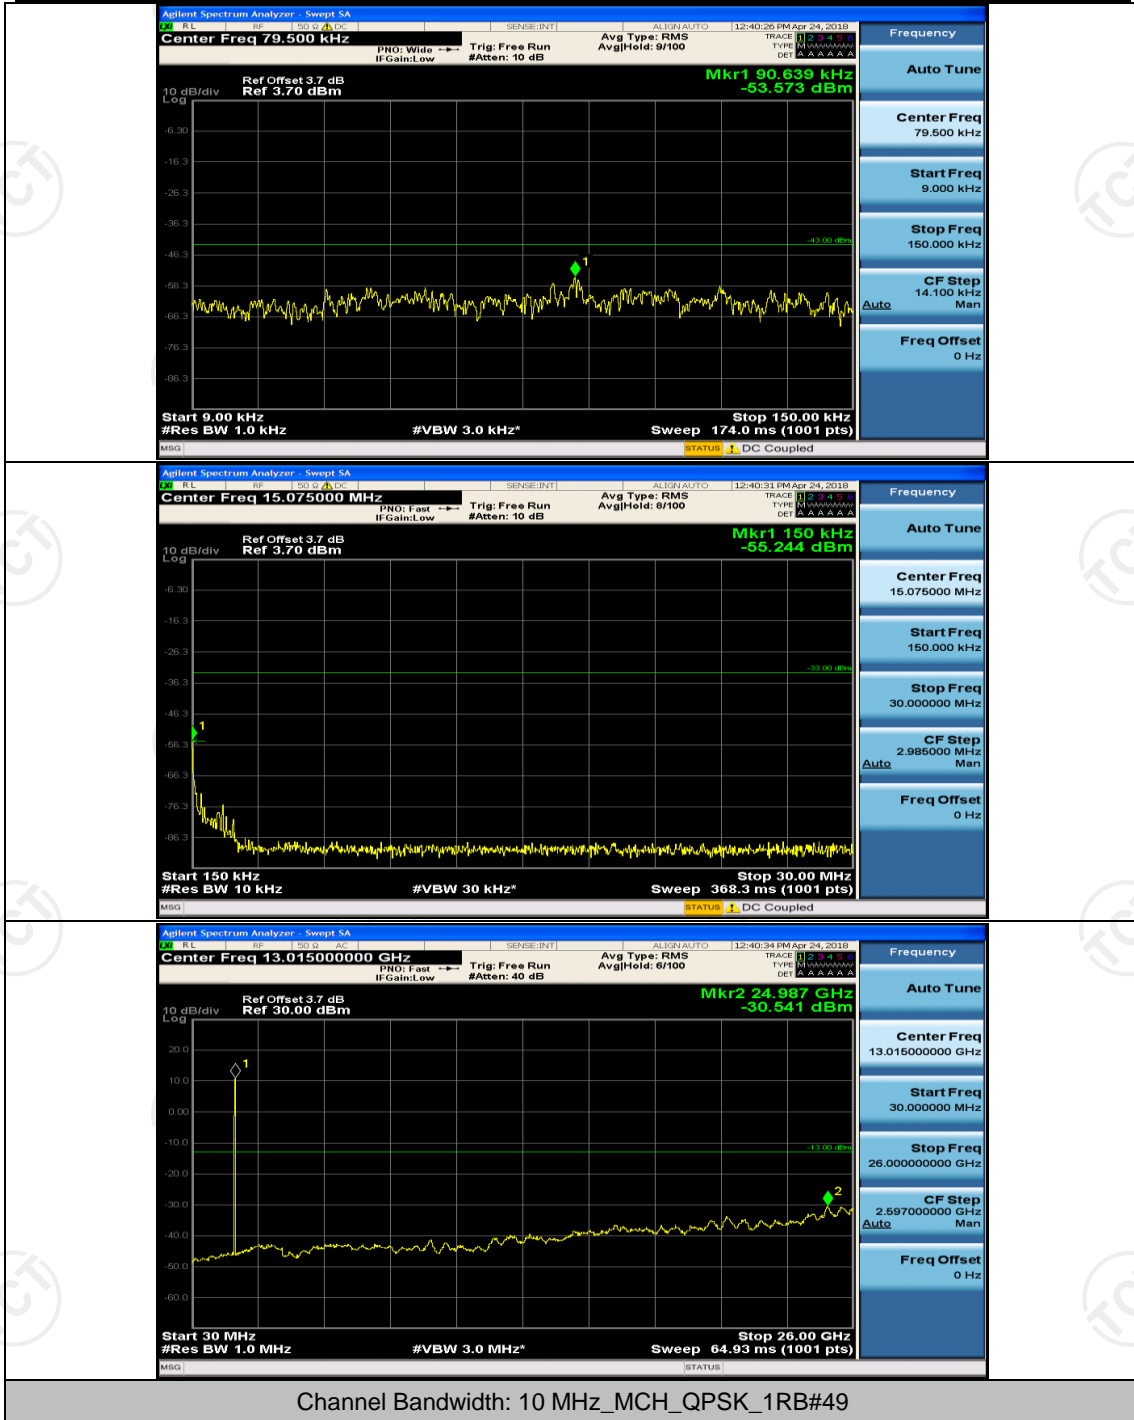

(Channel Bandwidth: 3 MHz)_HCH_16QAM_1RB#0

Channel Bandwidth: 5 MHz

(Channel Bandwidth: 5 MHz)_LCH_QPSK_1RB#0

(Channel Bandwidth: 5 MHz)_MCH_QPSK_1RB#0

(Channel Bandwidth: 5 MHz)_LCH_16QAM_1RB#0

(Channel Bandwidth: 5 MHz)_MCH_16QAM_1RB#0

(Channel Bandwidth: 5 MHz)_HCH_16QAM_1RB#0

Channel Bandwidth: 10 MHz

Channel Bandwidth: 10 MHz_LCH_QPSK_1RB#0

Channel Bandwidth: 10 MHz_MCH_QPSK_1RB#0

Channel Bandwidth: 10 MHz_HCH_QPSK_1RB#0

Channel Bandwidth: 10 MHz_MCH_16QAM_1RB#0