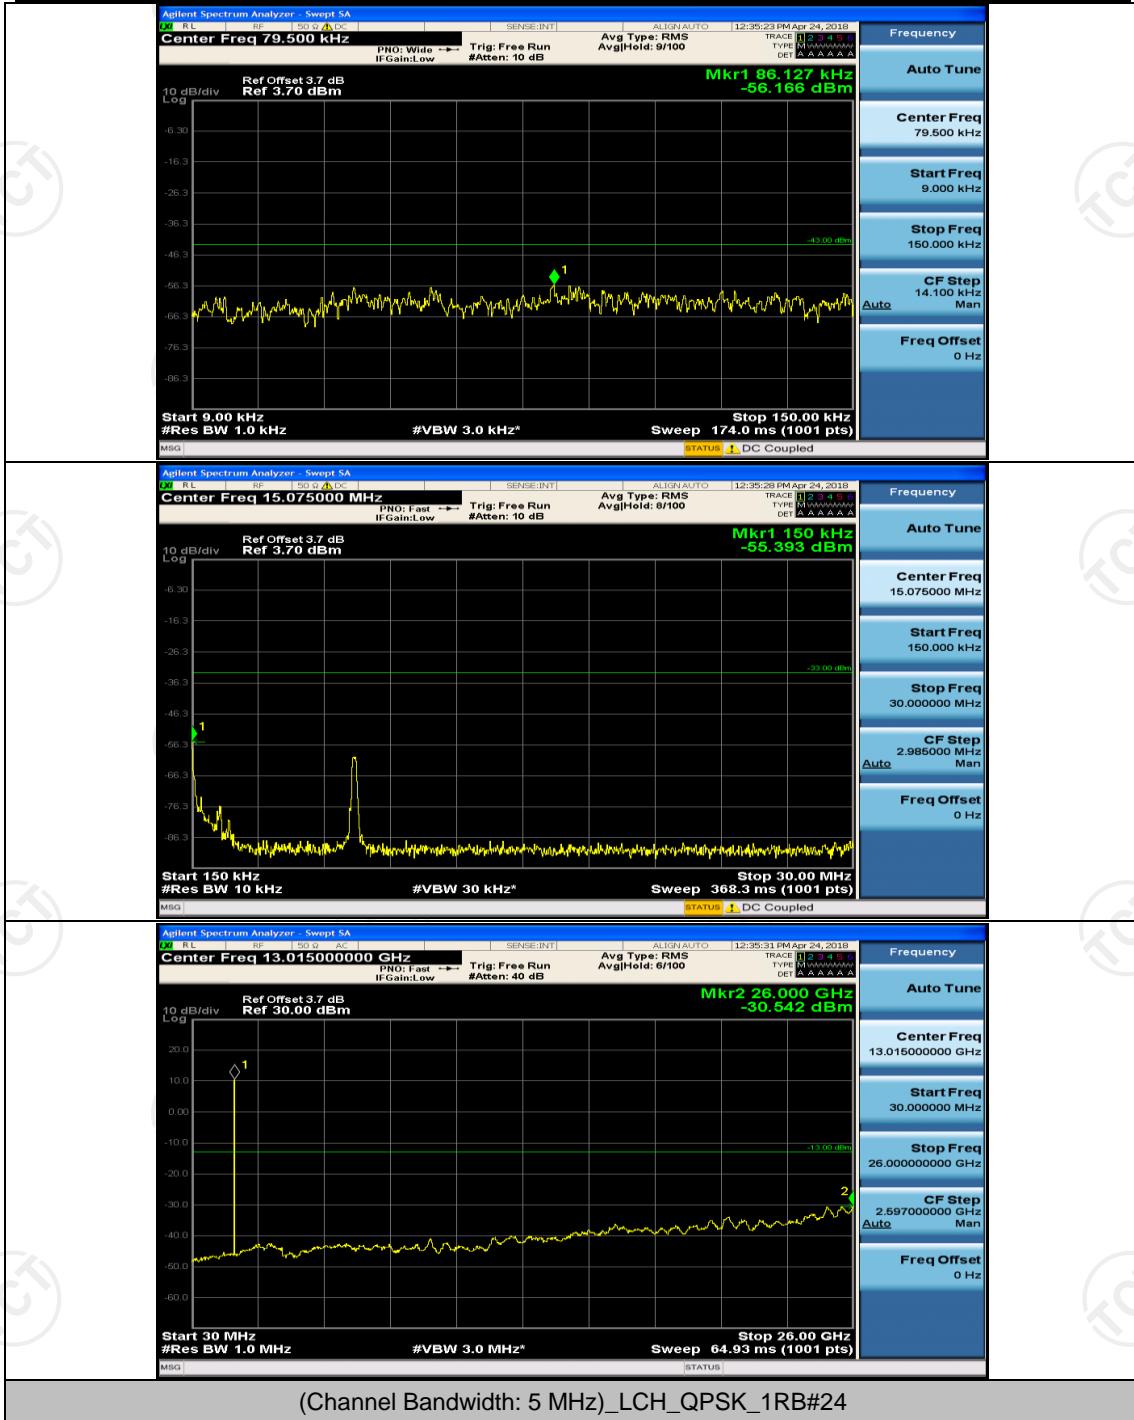

(Channel Bandwidth: 3 MHz)_HCH_16QAM_1RB#0

Channel Bandwidth: 5 MHz

(Channel Bandwidth: 5 MHz)_LCH_QPSK_1RB#0

(Channel Bandwidth: 5 MHz)_MCH_QPSK_1RB#0

(Channel Bandwidth: 5 MHz)_LCH_16QAM_1RB#0

(Channel Bandwidth: 5 MHz)_MCH_16QAM_1RB#0

(Channel Bandwidth: 5 MHz)_HCH_16QAM_1RB#0

Channel Bandwidth: 10 MHz

Channel Bandwidth: 10 MHz_LCH_QPSK_1RB#0

Channel Bandwidth: 10 MHz_MCH_QPSK_1RB#0

Channel Bandwidth: 10 MHz_HCH_QPSK_1RB#0

Channel Bandwidth: 10 MHz_MCH_16QAM_1RB#0