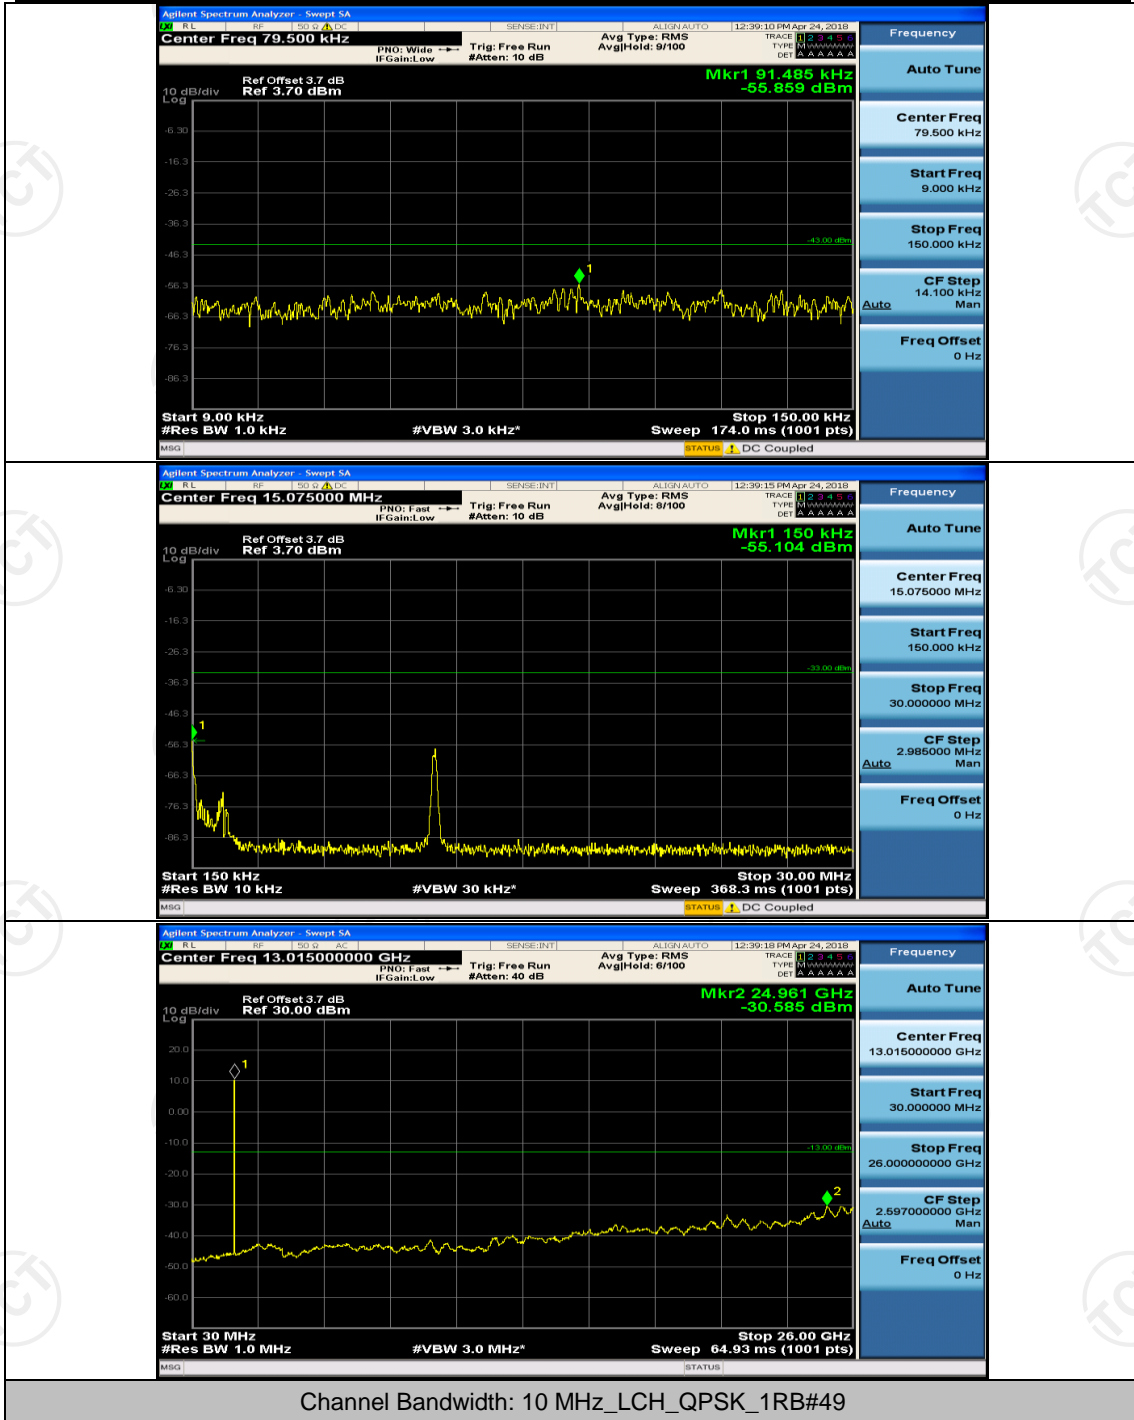

(Channel Bandwidth: 3 MHz)_HCH_16QAM_1RB#0

Channel Bandwidth: 5 MHz

(Channel Bandwidth: 5 MHz)_LCH_QPSK_1RB#0

(Channel Bandwidth: 5 MHz)_MCH_QPSK_1RB#0

(Channel Bandwidth: 5 MHz)_LCH_16QAM_1RB#0

(Channel Bandwidth: 5 MHz)_MCH_16QAM_1RB#0

(Channel Bandwidth: 5 MHz)_HCH_16QAM_1RB#0

Channel Bandwidth: 10 MHz

Channel Bandwidth: 10 MHz_LCH_QPSK_1RB#0

Channel Bandwidth: 10 MHz_MCH_QPSK_1RB#0

Channel Bandwidth: 10 MHz_HCH_QPSK_1RB#0

Channel Bandwidth: 10 MHz_MCH_16QAM_1RB#0