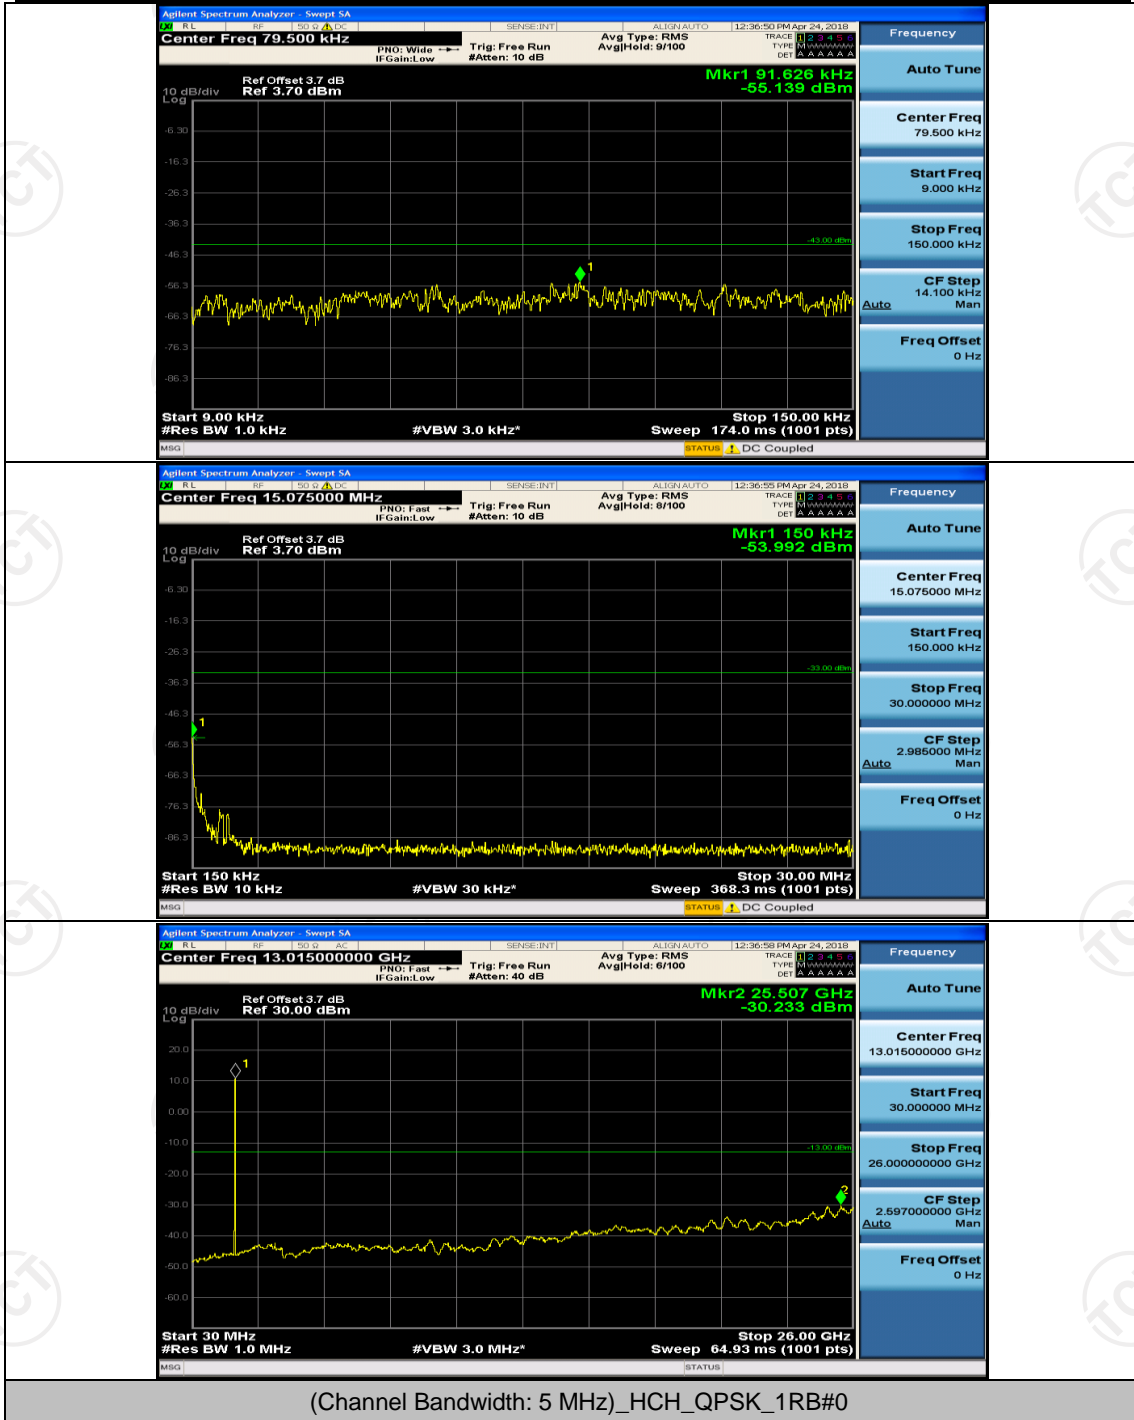

(Channel Bandwidth: 3 MHz)_HCH_16QAM_1RB#0

Channel Bandwidth: 5 MHz

(Channel Bandwidth: 5 MHz)_LCH_QPSK_1RB#0

(Channel Bandwidth: 5 MHz)_MCH_QPSK_1RB#0

(Channel Bandwidth: 5 MHz)_LCH_16QAM_1RB#0

(Channel Bandwidth: 5 MHz)_MCH_16QAM_1RB#0

(Channel Bandwidth: 5 MHz)_HCH_16QAM_1RB#0

Channel Bandwidth: 10 MHz

Channel Bandwidth: 10 MHz_LCH_QPSK_1RB#0

Channel Bandwidth: 10 MHz_MCH_QPSK_1RB#0

Channel Bandwidth: 10 MHz_HCH_QPSK_1RB#0

Channel Bandwidth: 10 MHz_MCH_16QAM_1RB#0