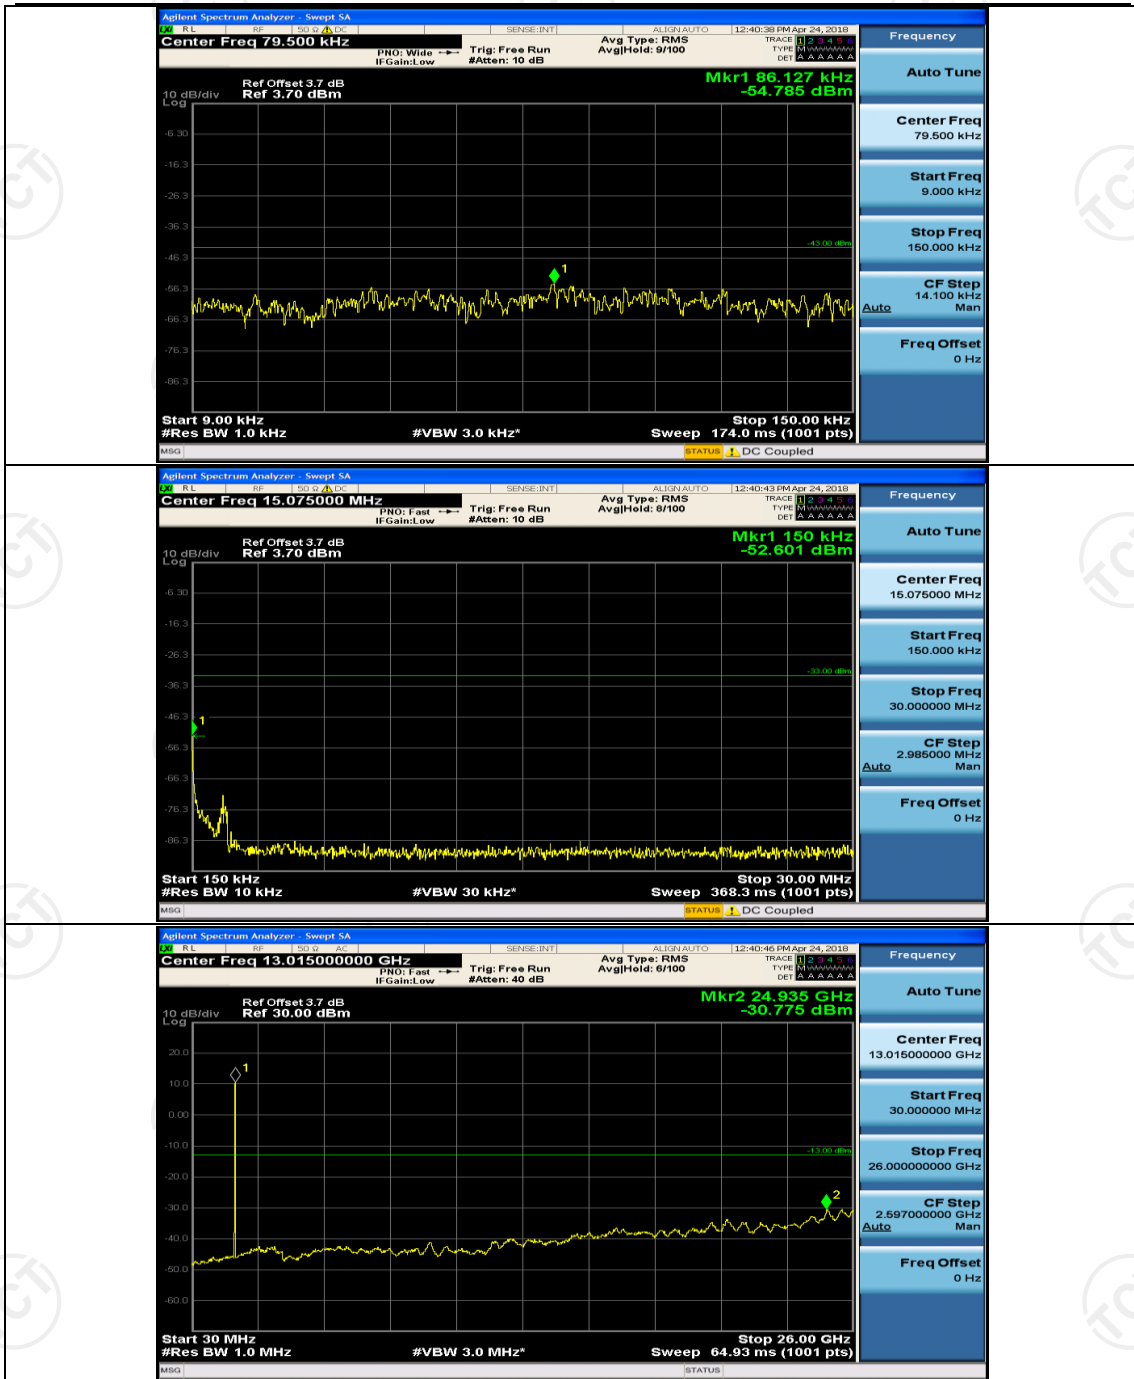

(Channel Bandwidth: 3 MHz)_HCH_16QAM_1RB#0

Channel Bandwidth: 5 MHz

(Channel Bandwidth: 5 MHz)_LCH_QPSK_1RB#0

(Channel Bandwidth: 5 MHz)_MCH_QPSK_1RB#0

(Channel Bandwidth: 5 MHz)_LCH_16QAM_1RB#0

(Channel Bandwidth: 5 MHz)_MCH_16QAM_1RB#0

(Channel Bandwidth: 5 MHz)_HCH_16QAM_1RB#0

Channel Bandwidth: 10 MHz

Channel Bandwidth: 10 MHz_LCH_QPSK_1RB#0

Channel Bandwidth: 10 MHz_MCH_QPSK_1RB#0

Channel Bandwidth: 10 MHz_HCH_QPSK_1RB#0

Channel Bandwidth: 10 MHz_MCH_16QAM_1RB#0