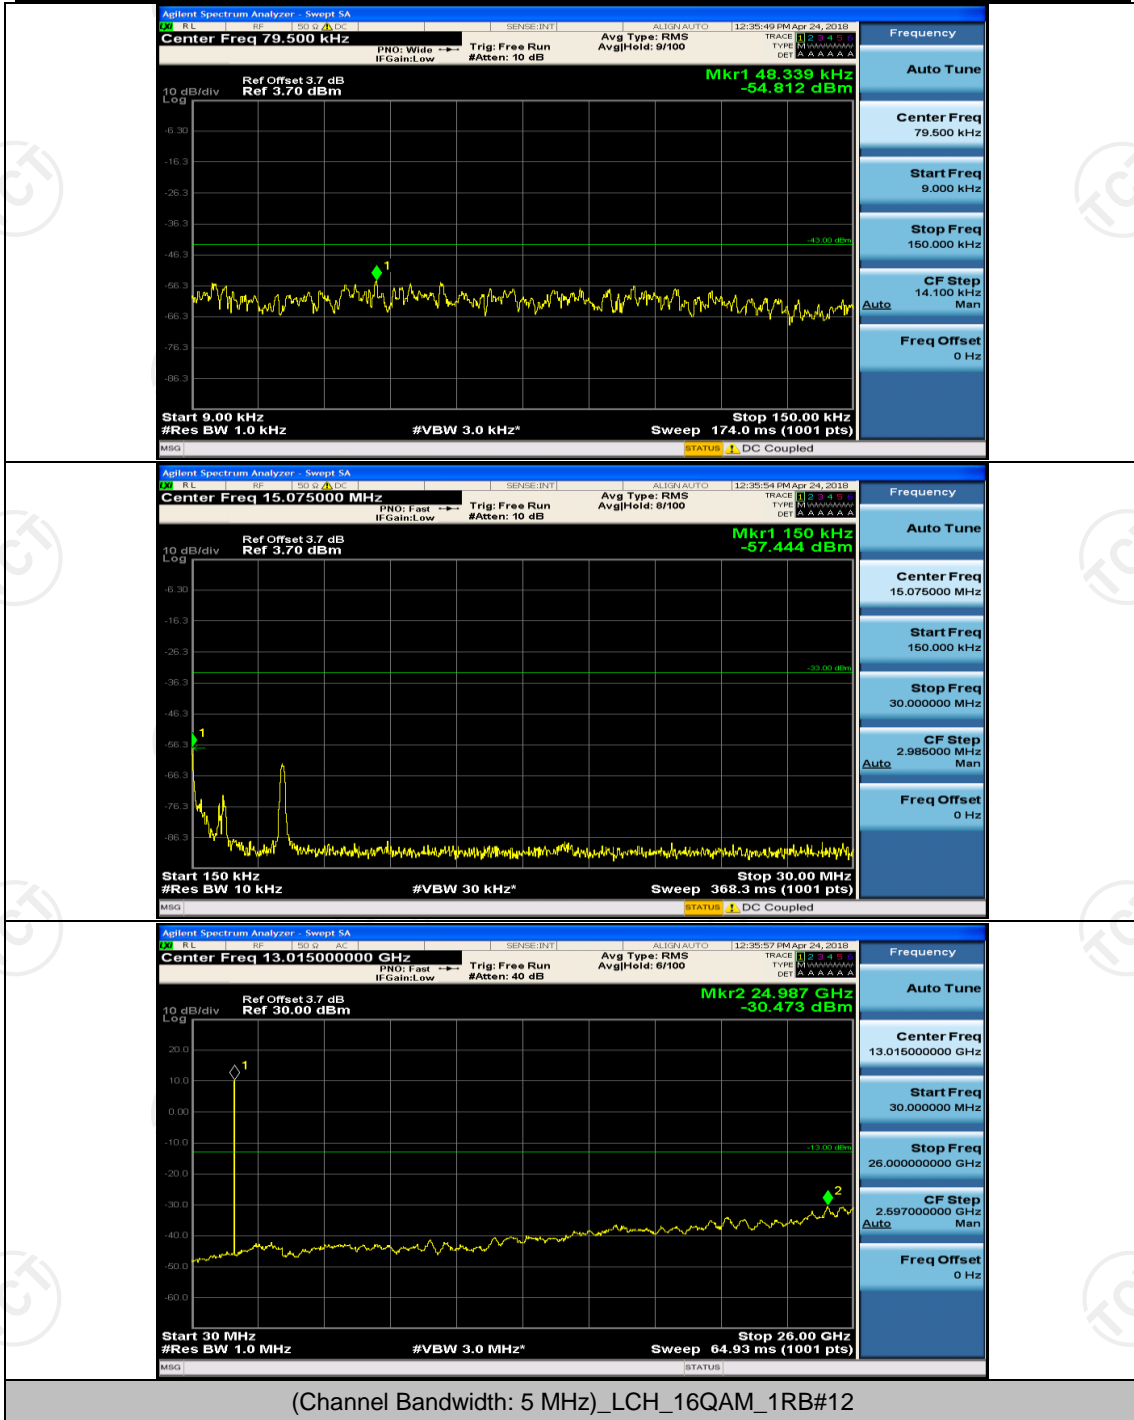

(Channel Bandwidth: 3 MHz)_HCH_16QAM_1RB#0

Channel Bandwidth: 5 MHz

(Channel Bandwidth: 5 MHz)_LCH_QPSK_1RB#0

(Channel Bandwidth: 5 MHz)_MCH_QPSK_1RB#0

(Channel Bandwidth: 5 MHz)_LCH_16QAM_1RB#0

(Channel Bandwidth: 5 MHz)_MCH_16QAM_1RB#0

(Channel Bandwidth: 5 MHz)_HCH_16QAM_1RB#0

Channel Bandwidth: 10 MHz

Channel Bandwidth: 10 MHz_LCH_QPSK_1RB#0

Channel Bandwidth: 10 MHz_MCH_QPSK_1RB#0

Channel Bandwidth: 10 MHz_HCH_QPSK_1RB#0

Channel Bandwidth: 10 MHz_MCH_16QAM_1RB#0