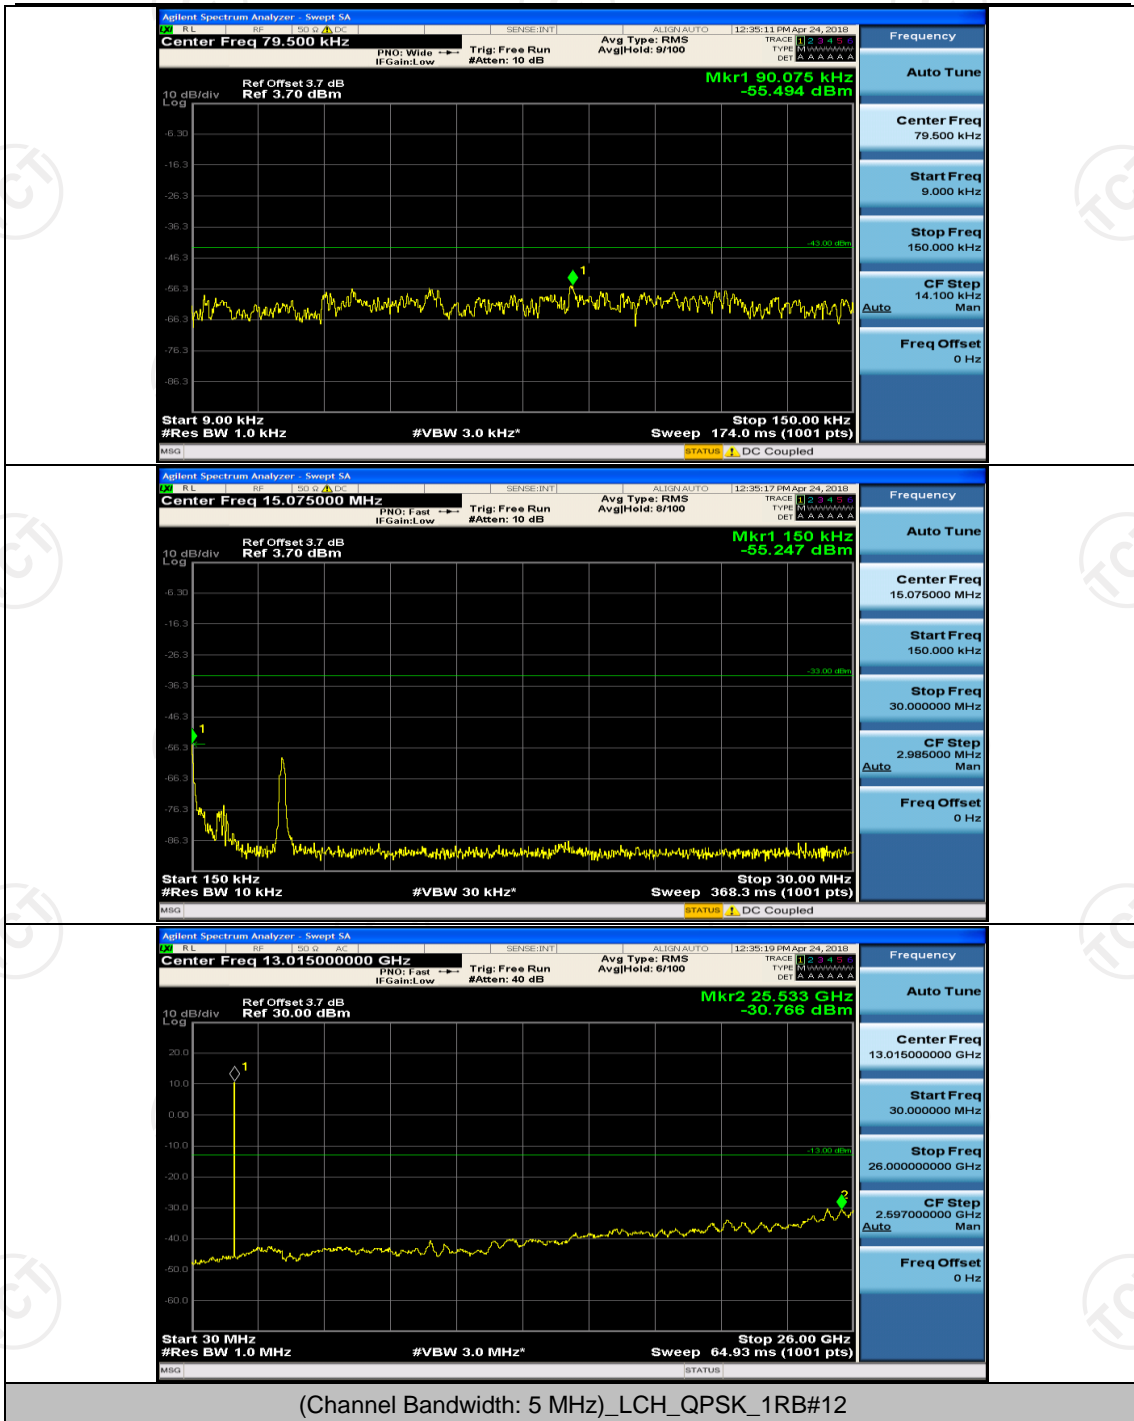

(Channel Bandwidth: 3 MHz)_HCH_16QAM_1RB#0

Channel Bandwidth: 5 MHz

(Channel Bandwidth: 5 MHz)_LCH_QPSK_1RB#0

(Channel Bandwidth: 5 MHz)_MCH_QPSK_1RB#0

(Channel Bandwidth: 5 MHz)_LCH_16QAM_1RB#0

(Channel Bandwidth: 5 MHz)_MCH_16QAM_1RB#0

(Channel Bandwidth: 5 MHz)_HCH_16QAM_1RB#0

Channel Bandwidth: 10 MHz

Channel Bandwidth: 10 MHz_LCH_QPSK_1RB#0

Channel Bandwidth: 10 MHz_MCH_QPSK_1RB#0

Channel Bandwidth: 10 MHz_HCH_QPSK_1RB#0

Channel Bandwidth: 10 MHz_MCH_16QAM_1RB#0