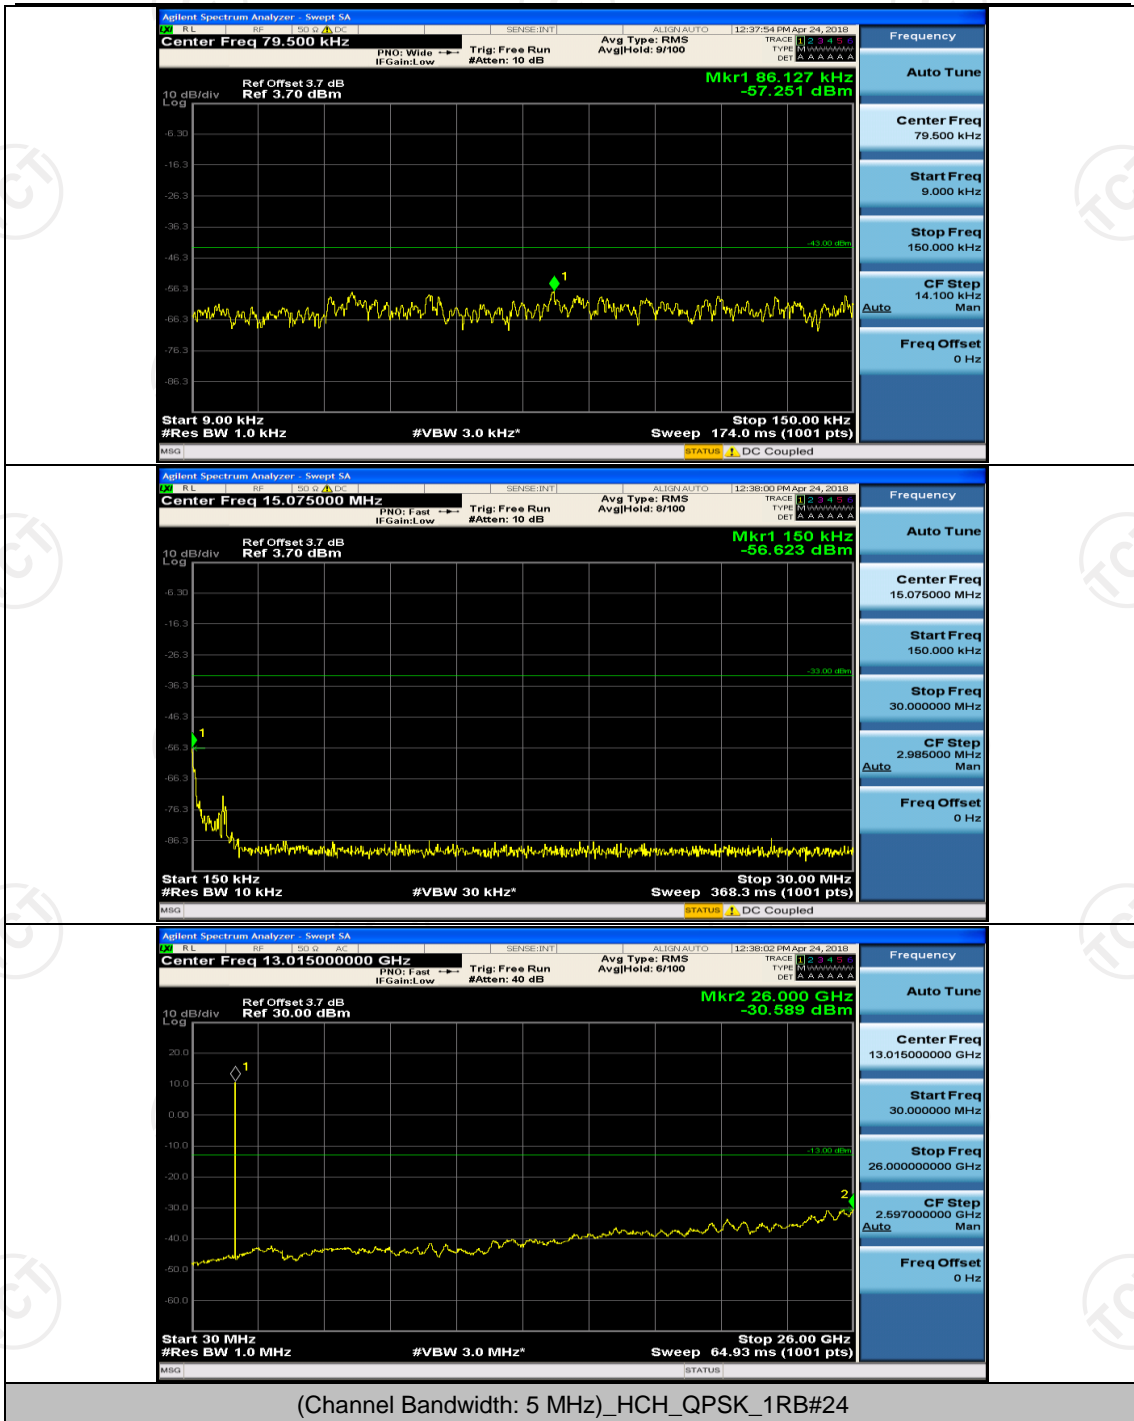

(Channel Bandwidth: 3 MHz)_HCH_16QAM_1RB#0

Channel Bandwidth: 5 MHz

(Channel Bandwidth: 5 MHz)_LCH_QPSK_1RB#0

(Channel Bandwidth: 5 MHz)_MCH_QPSK_1RB#0

(Channel Bandwidth: 5 MHz)_LCH_16QAM_1RB#0

(Channel Bandwidth: 5 MHz)_MCH_16QAM_1RB#0

(Channel Bandwidth: 5 MHz)_HCH_16QAM_1RB#0

Channel Bandwidth: 10 MHz

Channel Bandwidth: 10 MHz_LCH_QPSK_1RB#0

Channel Bandwidth: 10 MHz_MCH_QPSK_1RB#0

Channel Bandwidth: 10 MHz_HCH_QPSK_1RB#0

Channel Bandwidth: 10 MHz_MCH_16QAM_1RB#0