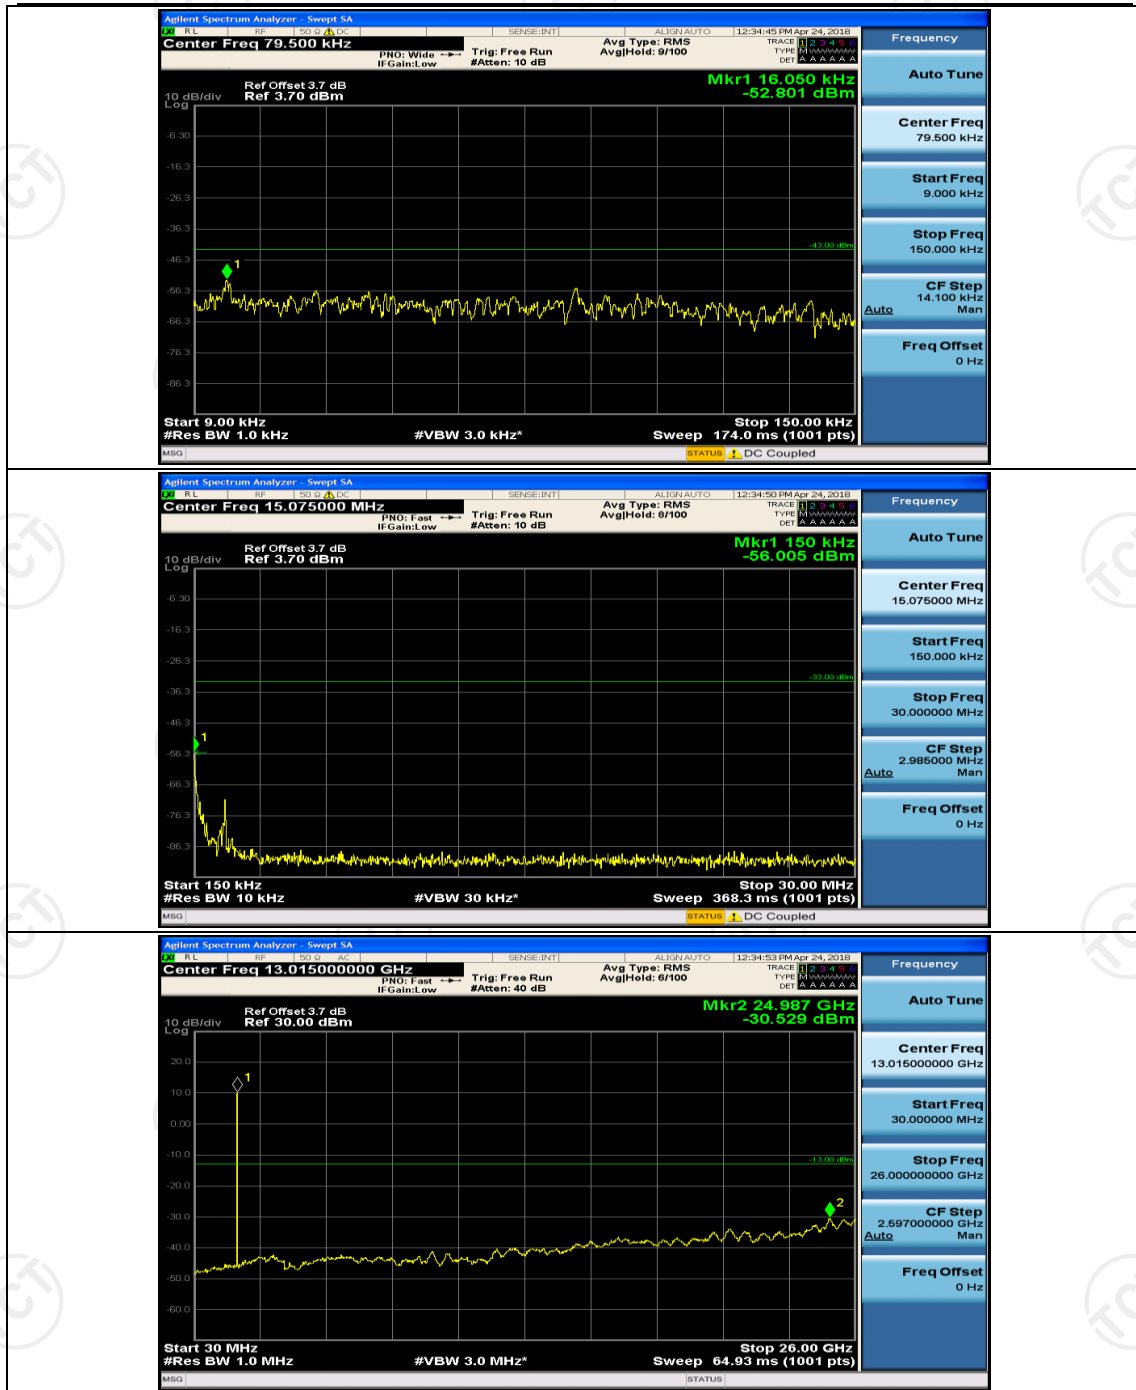

(Channel Bandwidth: 3 MHz)_HCH_16QAM_1RB#0

Channel Bandwidth: 5 MHz

(Channel Bandwidth: 5 MHz)_LCH_QPSK_1RB#0

(Channel Bandwidth: 5 MHz)_MCH_QPSK_1RB#0

(Channel Bandwidth: 5 MHz)_LCH_16QAM_1RB#0

(Channel Bandwidth: 5 MHz)_MCH_16QAM_1RB#0

(Channel Bandwidth: 5 MHz)_HCH_16QAM_1RB#0

Channel Bandwidth: 10 MHz

Channel Bandwidth: 10 MHz_LCH_QPSK_1RB#0

Channel Bandwidth: 10 MHz_MCH_QPSK_1RB#0

Channel Bandwidth: 10 MHz_HCH_QPSK_1RB#0

Channel Bandwidth: 10 MHz_MCH_16QAM_1RB#0