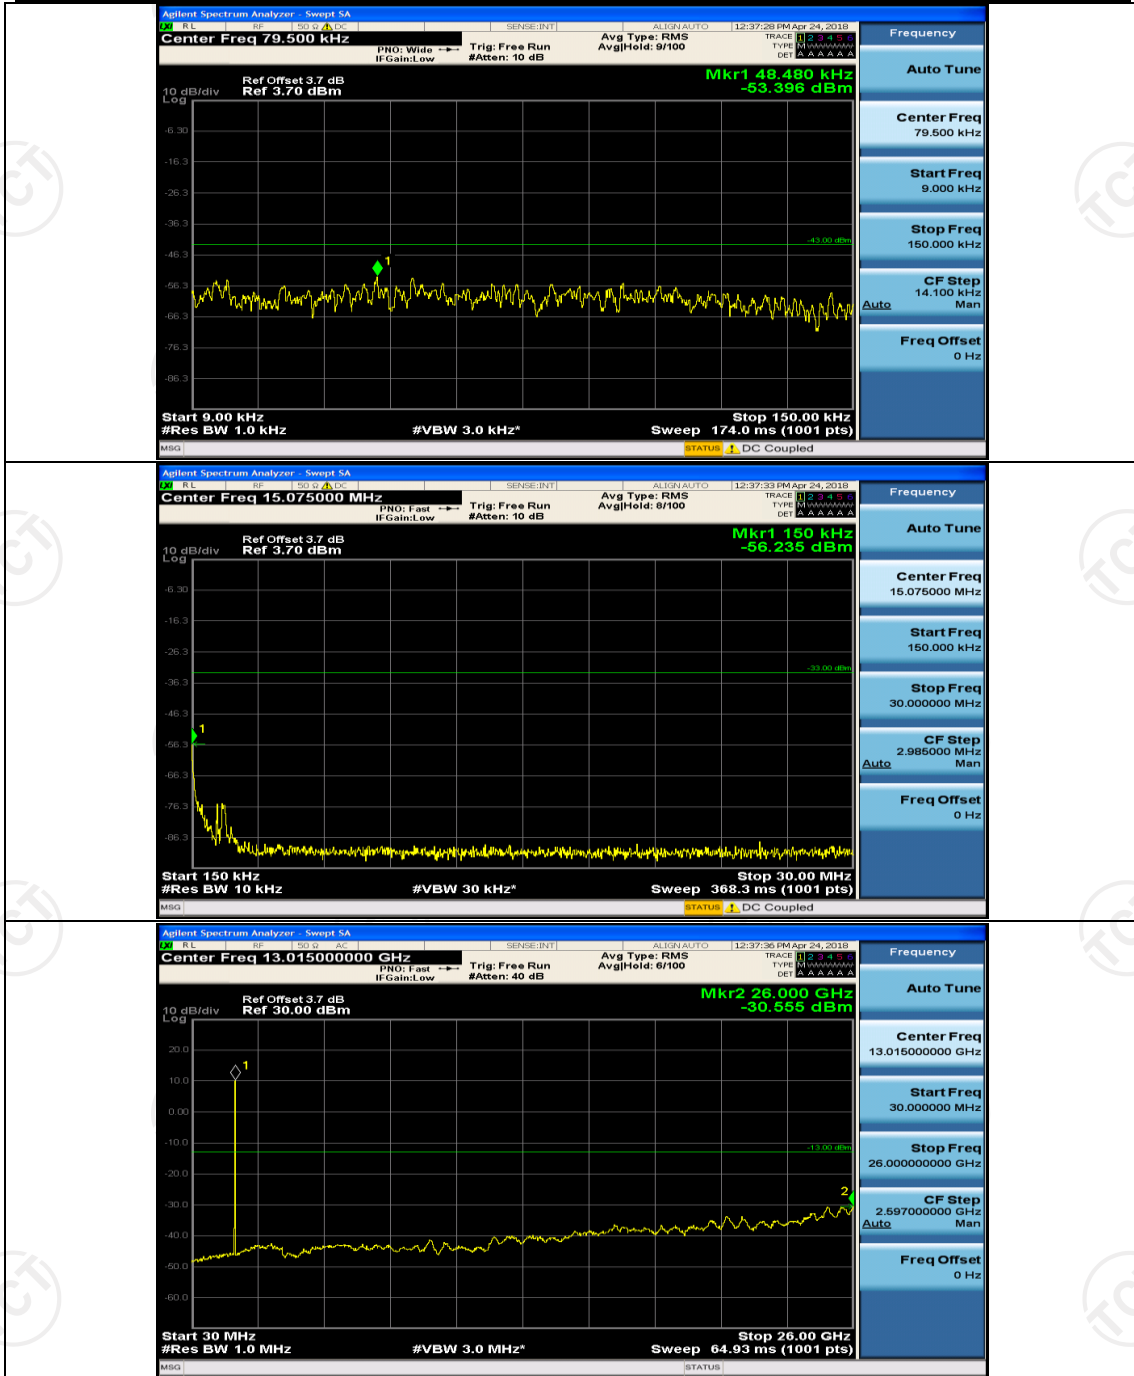

(Channel Bandwidth: 3 MHz)_HCH_16QAM_1RB#0

Channel Bandwidth: 5 MHz

(Channel Bandwidth: 5 MHz)_LCH_QPSK_1RB#0

(Channel Bandwidth: 5 MHz)_MCH_QPSK_1RB#0

(Channel Bandwidth: 5 MHz)_LCH_16QAM_1RB#0

(Channel Bandwidth: 5 MHz)_MCH_16QAM_1RB#0

(Channel Bandwidth: 5 MHz)_HCH_16QAM_1RB#0

Channel Bandwidth: 10 MHz

Channel Bandwidth: 10 MHz_LCH_QPSK_1RB#0

Channel Bandwidth: 10 MHz_MCH_QPSK_1RB#0

Channel Bandwidth: 10 MHz_HCH_QPSK_1RB#0

Channel Bandwidth: 10 MHz_MCH_16QAM_1RB#0