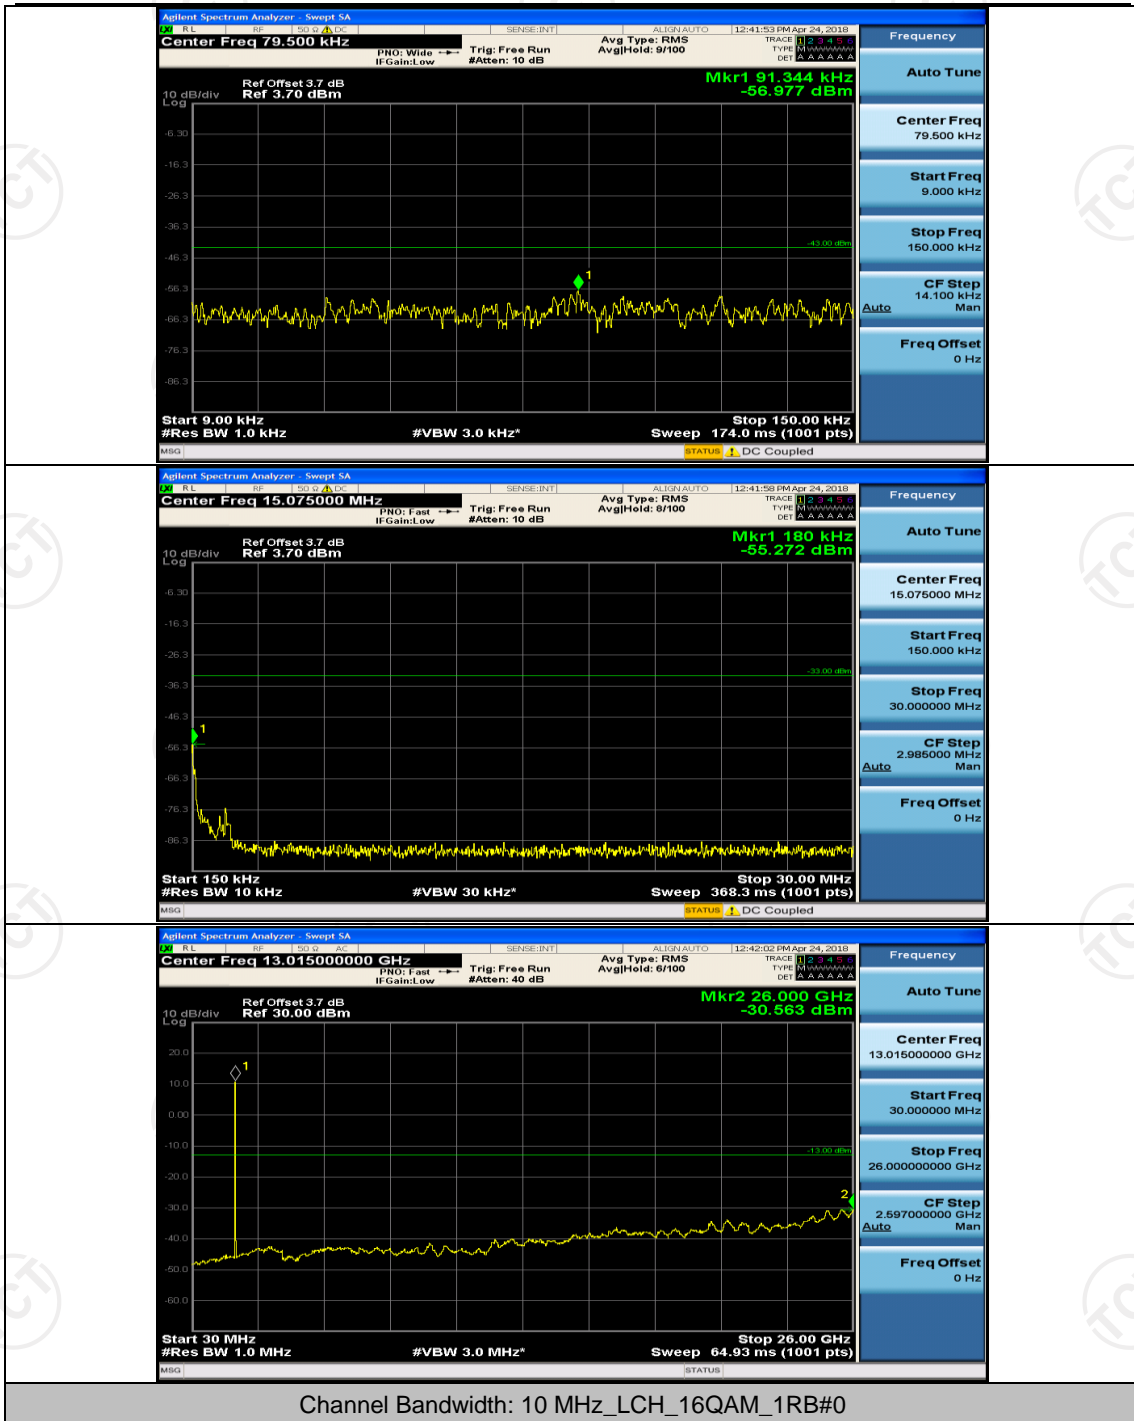

(Channel Bandwidth: 3 MHz)_HCH_16QAM_1RB#0

Channel Bandwidth: 5 MHz

(Channel Bandwidth: 5 MHz)_LCH_QPSK_1RB#0

(Channel Bandwidth: 5 MHz)_MCH_QPSK_1RB#0

(Channel Bandwidth: 5 MHz)_LCH_16QAM_1RB#0

(Channel Bandwidth: 5 MHz)_MCH_16QAM_1RB#0

(Channel Bandwidth: 5 MHz)_HCH_16QAM_1RB#0

Channel Bandwidth: 10 MHz

Channel Bandwidth: 10 MHz_LCH_QPSK_1RB#0

Channel Bandwidth: 10 MHz_MCH_QPSK_1RB#0

Channel Bandwidth: 10 MHz_HCH_QPSK_1RB#0

Channel Bandwidth: 10 MHz_MCH_16QAM_1RB#0