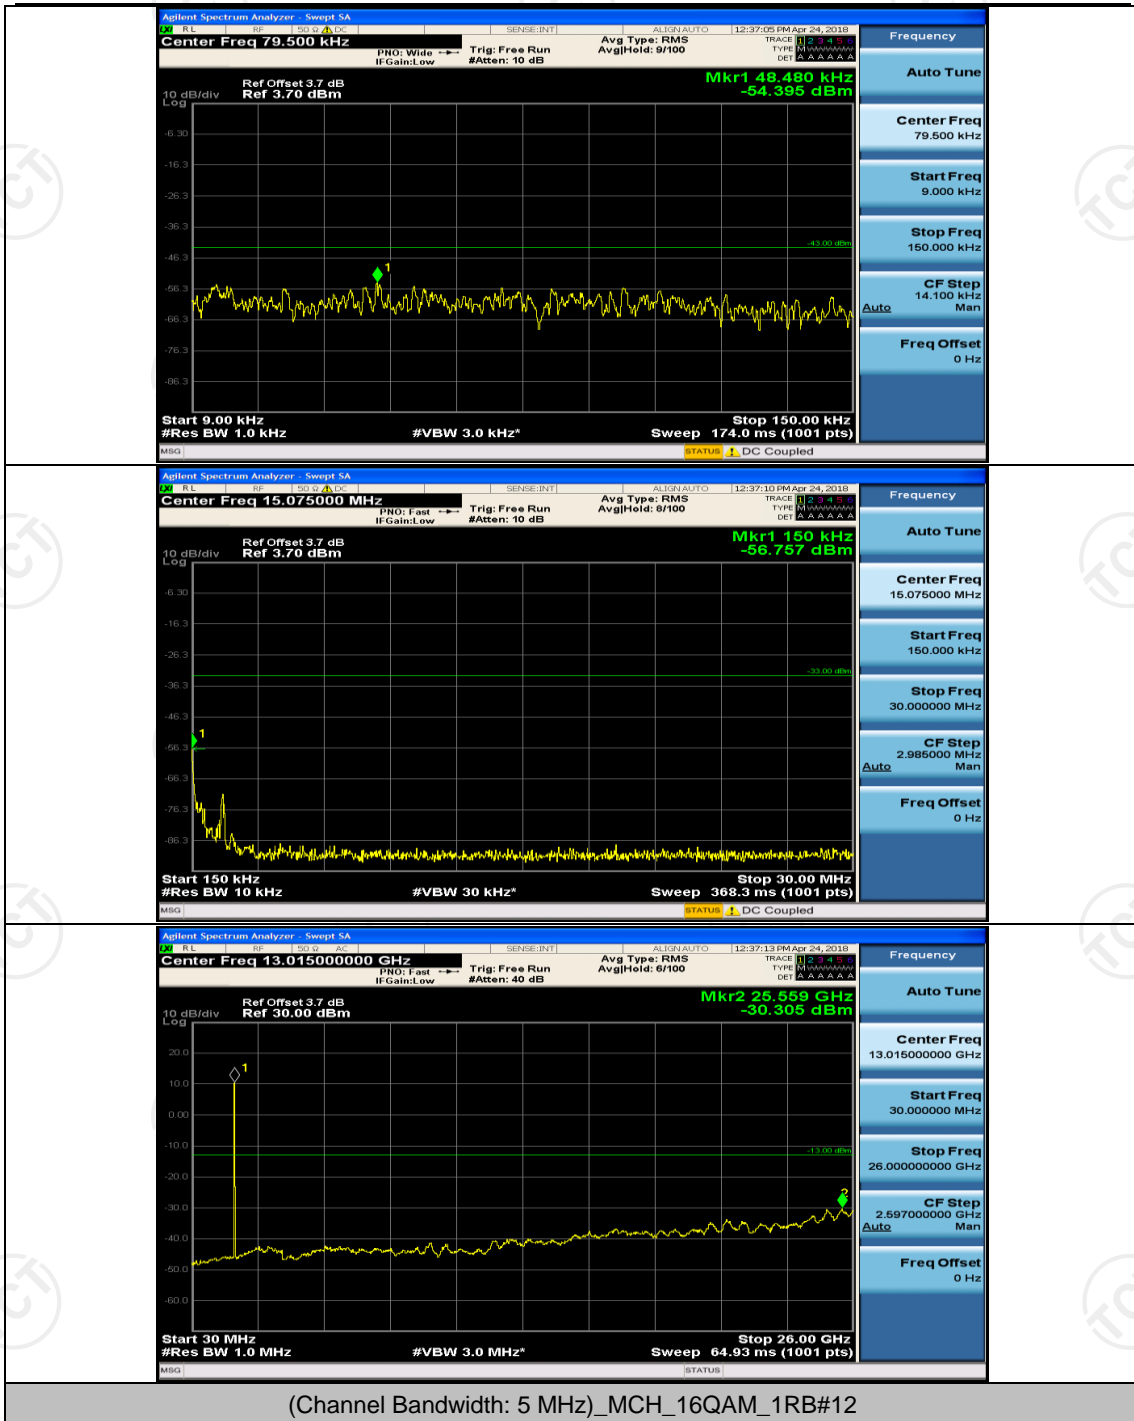

(Channel Bandwidth: 3 MHz)_HCH_16QAM_1RB#0

Channel Bandwidth: 5 MHz

(Channel Bandwidth: 5 MHz)_LCH_QPSK_1RB#0

(Channel Bandwidth: 5 MHz)_MCH_QPSK_1RB#0

(Channel Bandwidth: 5 MHz)_LCH_16QAM_1RB#0

(Channel Bandwidth: 5 MHz)_MCH_16QAM_1RB#0

(Channel Bandwidth: 5 MHz)_HCH_16QAM_1RB#0

Channel Bandwidth: 10 MHz

Channel Bandwidth: 10 MHz_LCH_QPSK_1RB#0

Channel Bandwidth: 10 MHz_MCH_QPSK_1RB#0

Channel Bandwidth: 10 MHz_HCH_QPSK_1RB#0

Channel Bandwidth: 10 MHz_MCH_16QAM_1RB#0