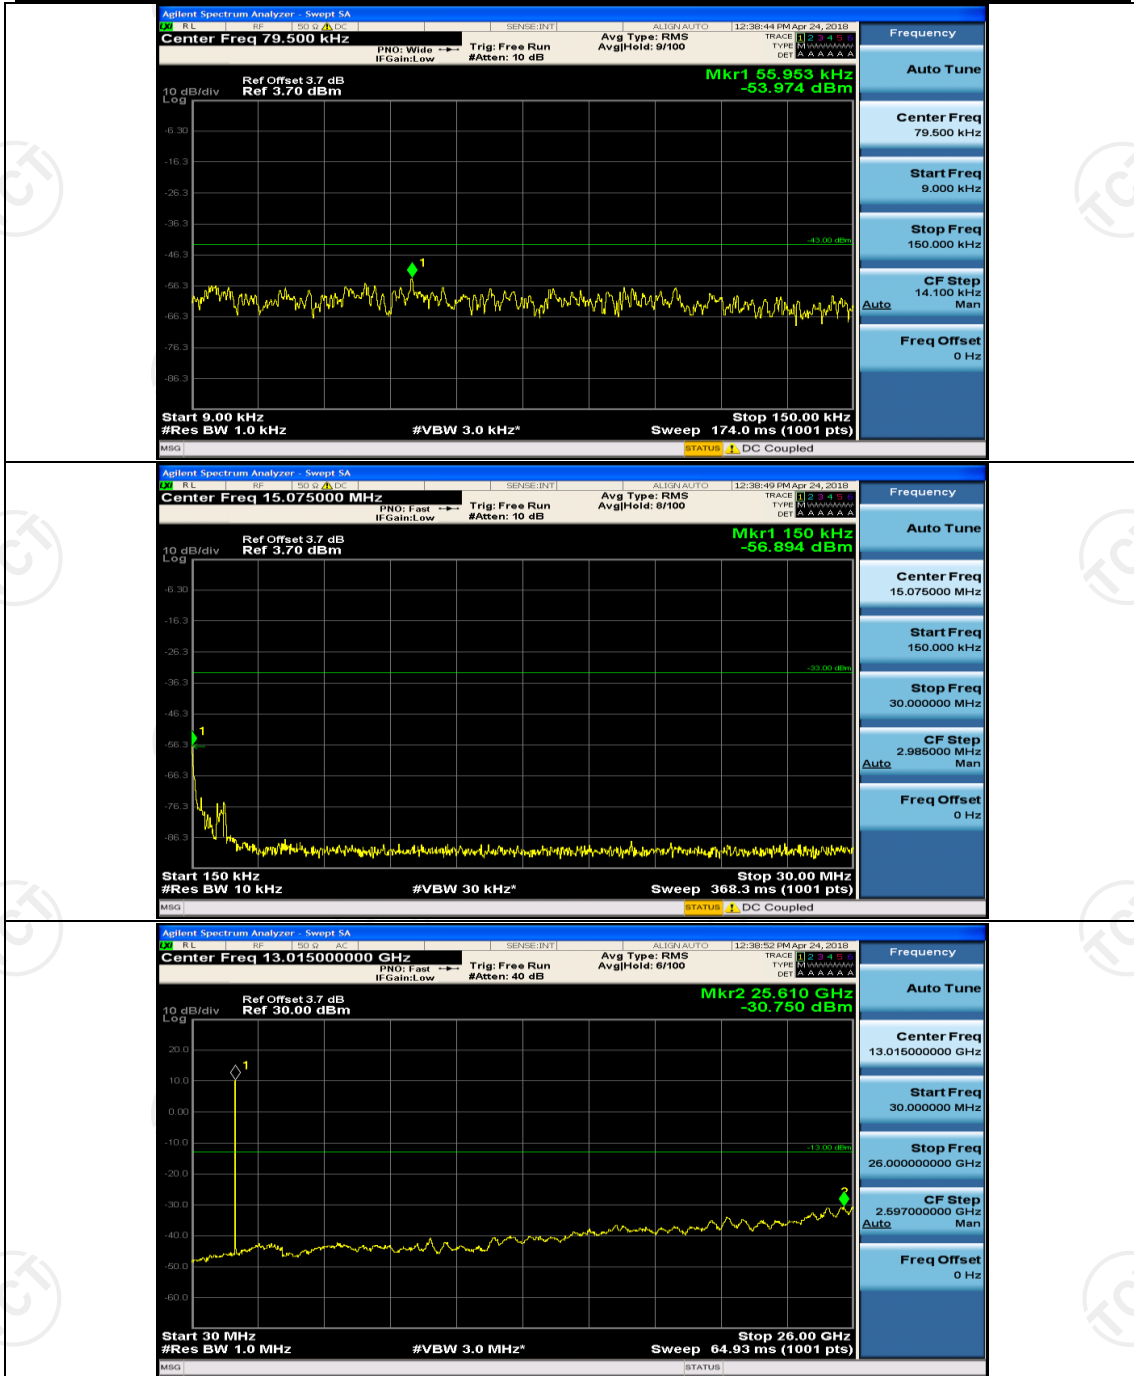

(Channel Bandwidth: 3 MHz)_HCH_16QAM_1RB#0

Channel Bandwidth: 5 MHz

(Channel Bandwidth: 5 MHz)_LCH_QPSK_1RB#0

(Channel Bandwidth: 5 MHz)_MCH_QPSK_1RB#0

(Channel Bandwidth: 5 MHz)_LCH_16QAM_1RB#0

(Channel Bandwidth: 5 MHz)_MCH_16QAM_1RB#0

(Channel Bandwidth: 5 MHz)_HCH_16QAM_1RB#0

Channel Bandwidth: 10 MHz

Channel Bandwidth: 10 MHz_LCH_QPSK_1RB#0

Channel Bandwidth: 10 MHz_MCH_QPSK_1RB#0

Channel Bandwidth: 10 MHz_HCH_QPSK_1RB#0

Channel Bandwidth: 10 MHz_MCH_16QAM_1RB#0