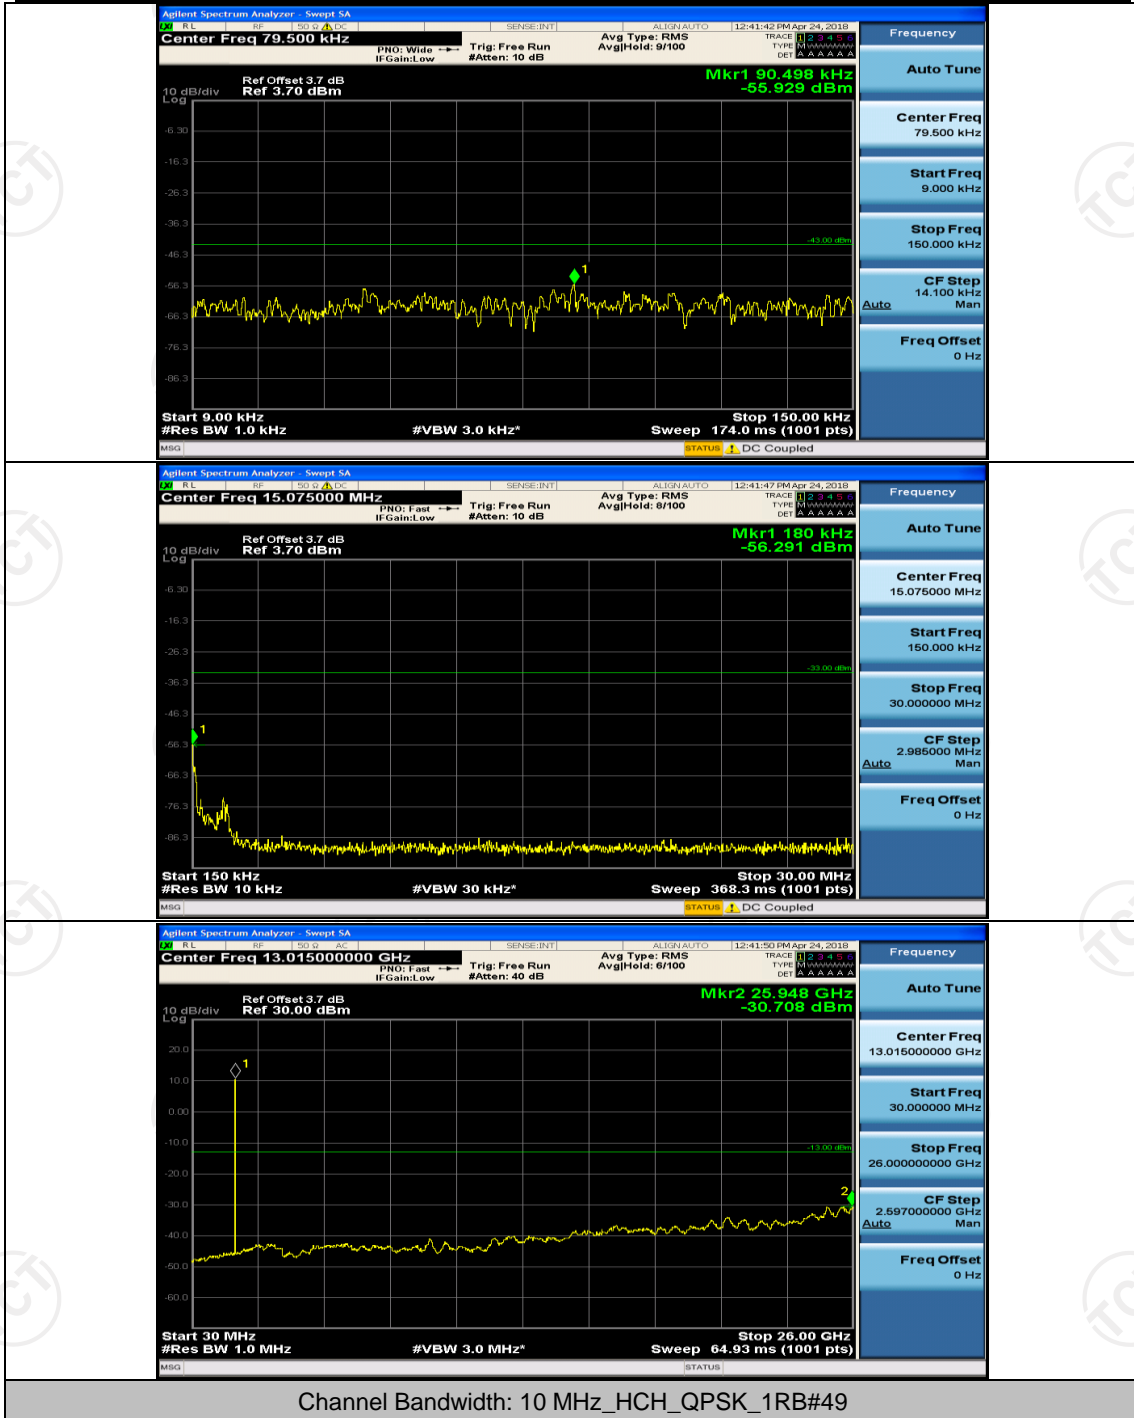

(Channel Bandwidth: 3 MHz)_HCH_16QAM_1RB#0

Channel Bandwidth: 5 MHz

(Channel Bandwidth: 5 MHz)_LCH_QPSK_1RB#0

(Channel Bandwidth: 5 MHz)_MCH_QPSK_1RB#0

(Channel Bandwidth: 5 MHz)_LCH_16QAM_1RB#0

(Channel Bandwidth: 5 MHz)_MCH_16QAM_1RB#0

(Channel Bandwidth: 5 MHz)_HCH_16QAM_1RB#0

Channel Bandwidth: 10 MHz

Channel Bandwidth: 10 MHz_LCH_QPSK_1RB#0

Channel Bandwidth: 10 MHz_MCH_QPSK_1RB#0

Channel Bandwidth: 10 MHz_HCH_QPSK_1RB#0

Channel Bandwidth: 10 MHz_MCH_16QAM_1RB#0