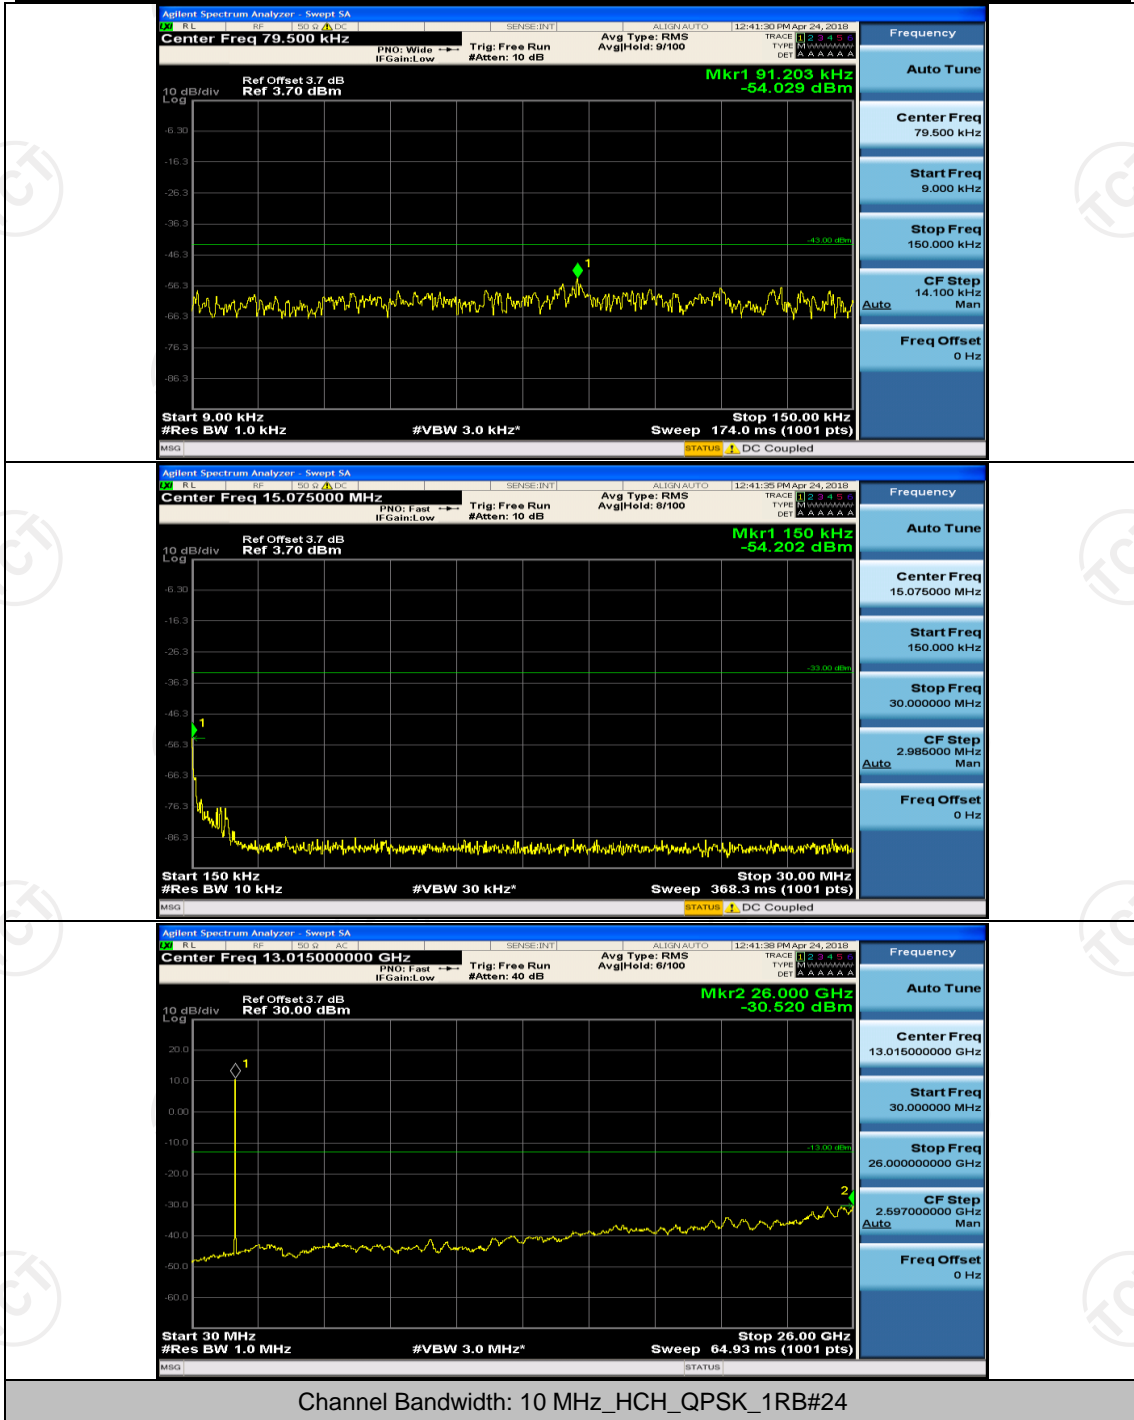

(Channel Bandwidth: 3 MHz)_HCH_16QAM_1RB#0

Channel Bandwidth: 5 MHz

(Channel Bandwidth: 5 MHz)_LCH_QPSK_1RB#0

(Channel Bandwidth: 5 MHz)_MCH_QPSK_1RB#0

(Channel Bandwidth: 5 MHz)_LCH_16QAM_1RB#0

(Channel Bandwidth: 5 MHz)_MCH_16QAM_1RB#0

(Channel Bandwidth: 5 MHz)_HCH_16QAM_1RB#0

Channel Bandwidth: 10 MHz

Channel Bandwidth: 10 MHz_LCH_QPSK_1RB#0

Channel Bandwidth: 10 MHz_MCH_QPSK_1RB#0

Channel Bandwidth: 10 MHz_HCH_QPSK_1RB#0

Channel Bandwidth: 10 MHz_MCH_16QAM_1RB#0