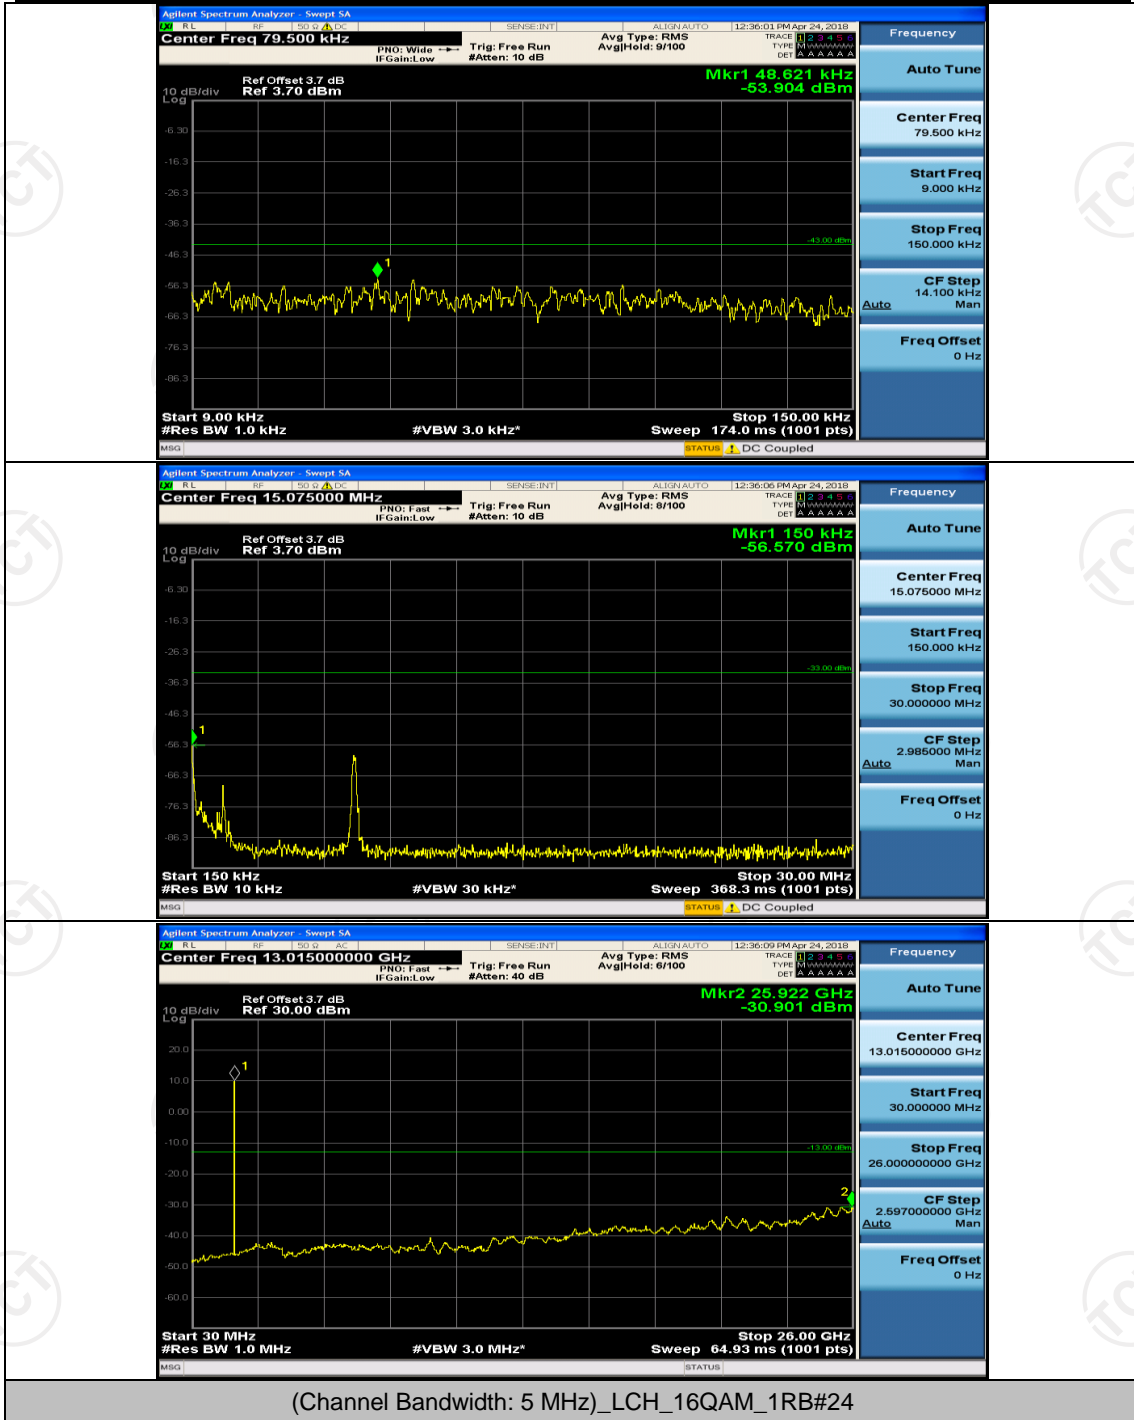

(Channel Bandwidth: 3 MHz)_HCH_16QAM_1RB#0

Channel Bandwidth: 5 MHz

(Channel Bandwidth: 5 MHz)_LCH_QPSK_1RB#0

(Channel Bandwidth: 5 MHz)_MCH_QPSK_1RB#0

(Channel Bandwidth: 5 MHz)_LCH_16QAM_1RB#0

(Channel Bandwidth: 5 MHz)_MCH_16QAM_1RB#0

(Channel Bandwidth: 5 MHz)_HCH_16QAM_1RB#0

Channel Bandwidth: 10 MHz

Channel Bandwidth: 10 MHz_LCH_QPSK_1RB#0

Channel Bandwidth: 10 MHz_MCH_QPSK_1RB#0

Channel Bandwidth: 10 MHz_HCH_QPSK_1RB#0

Channel Bandwidth: 10 MHz_MCH_16QAM_1RB#0