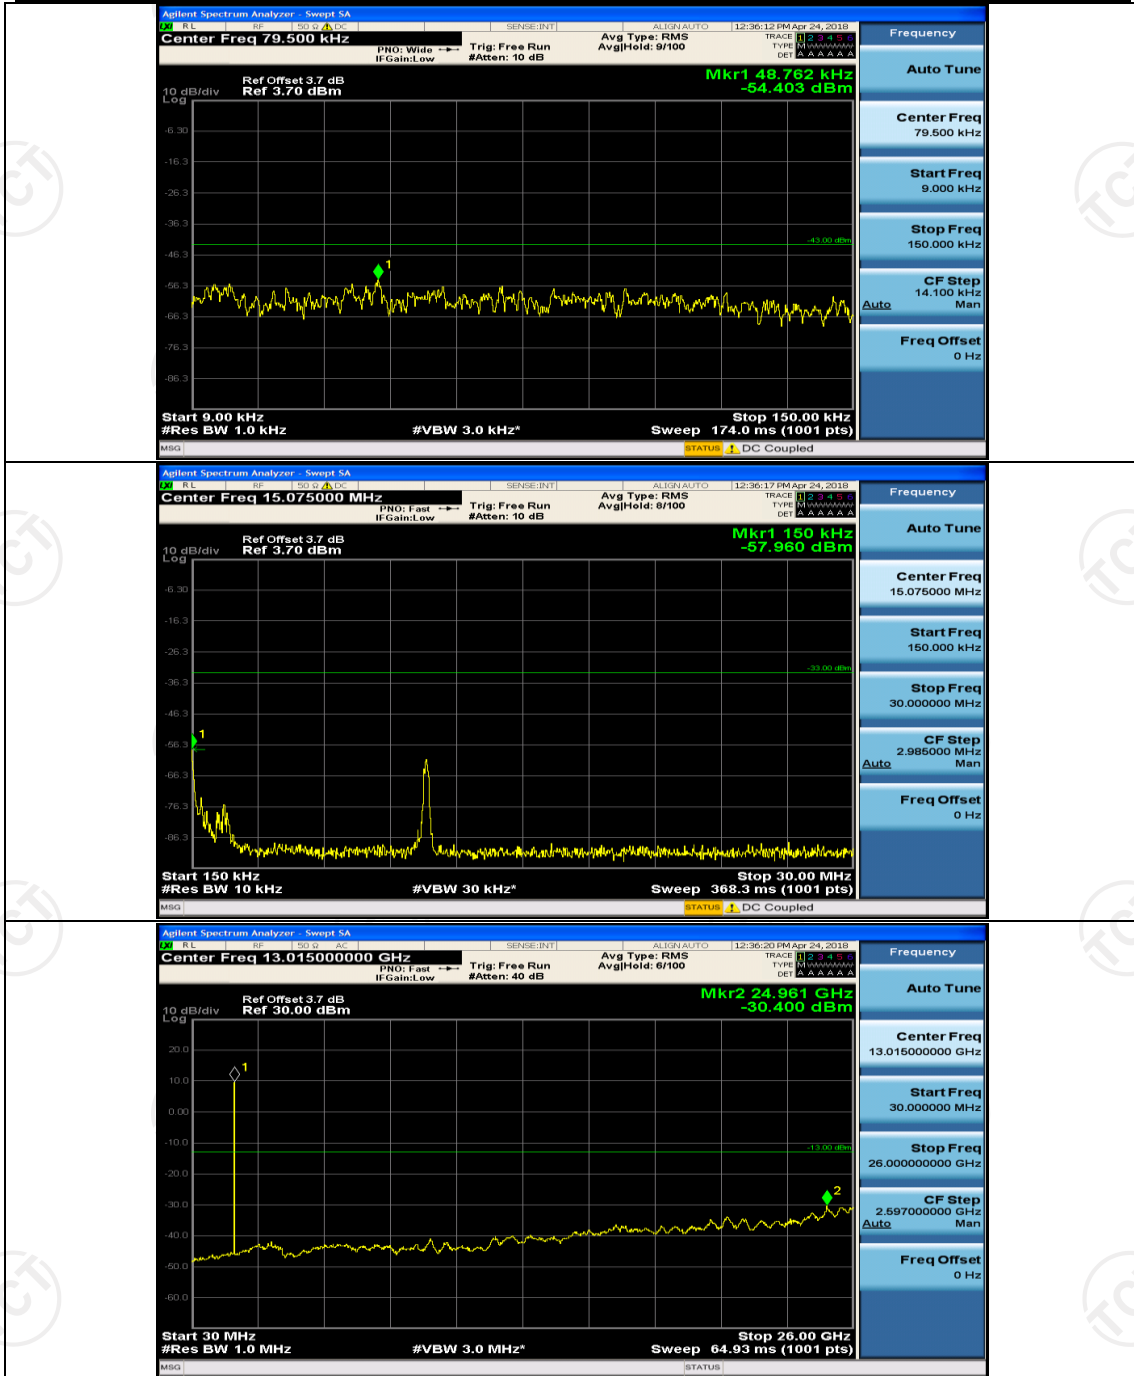

(Channel Bandwidth: 3 MHz)_HCH_16QAM_1RB#0

Channel Bandwidth: 5 MHz

(Channel Bandwidth: 5 MHz)_LCH_QPSK_1RB#0

(Channel Bandwidth: 5 MHz)_MCH_QPSK_1RB#0

(Channel Bandwidth: 5 MHz)_LCH_16QAM_1RB#0

(Channel Bandwidth: 5 MHz)_MCH_16QAM_1RB#0

(Channel Bandwidth: 5 MHz)_HCH_16QAM_1RB#0

Channel Bandwidth: 10 MHz

Channel Bandwidth: 10 MHz_LCH_QPSK_1RB#0

Channel Bandwidth: 10 MHz_MCH_QPSK_1RB#0

Channel Bandwidth: 10 MHz_HCH_QPSK_1RB#0

Channel Bandwidth: 10 MHz_MCH_16QAM_1RB#0