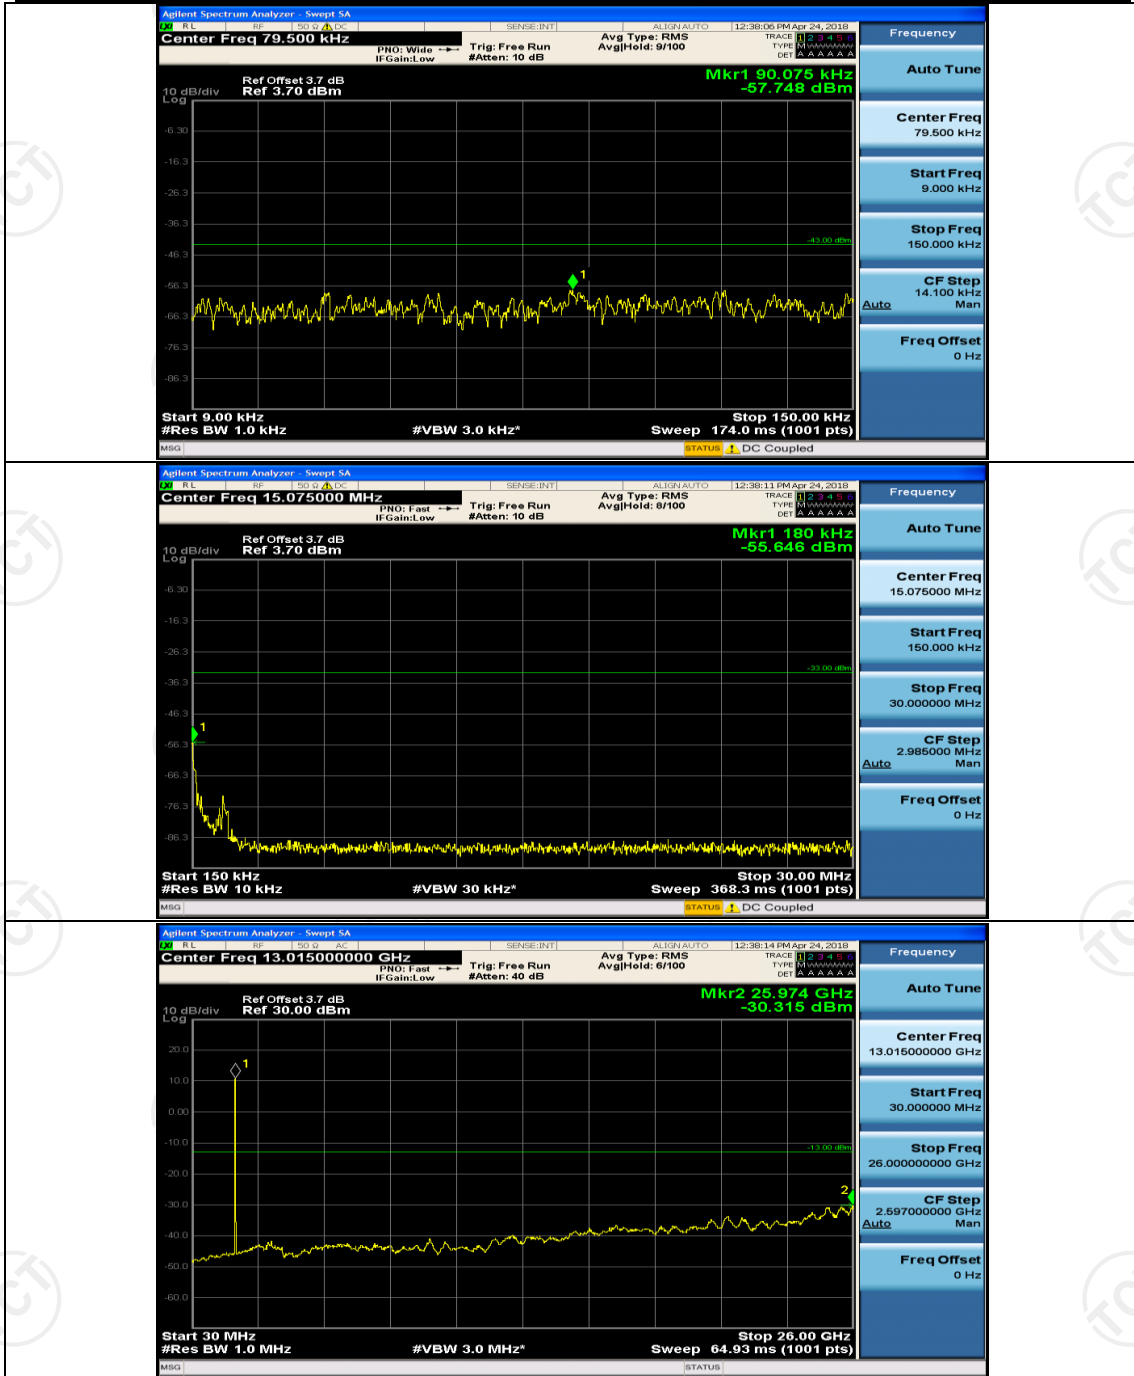

(Channel Bandwidth: 3 MHz)_HCH_16QAM_1RB#0

Channel Bandwidth: 5 MHz

(Channel Bandwidth: 5 MHz)_LCH_QPSK_1RB#0

(Channel Bandwidth: 5 MHz)_MCH_QPSK_1RB#0

(Channel Bandwidth: 5 MHz)_LCH_16QAM_1RB#0

(Channel Bandwidth: 5 MHz)_MCH_16QAM_1RB#0

(Channel Bandwidth: 5 MHz)_HCH_16QAM_1RB#0

Channel Bandwidth: 10 MHz

Channel Bandwidth: 10 MHz_LCH_QPSK_1RB#0

Channel Bandwidth: 10 MHz_MCH_QPSK_1RB#0

Channel Bandwidth: 10 MHz_HCH_QPSK_1RB#0

Channel Bandwidth: 10 MHz_MCH_16QAM_1RB#0