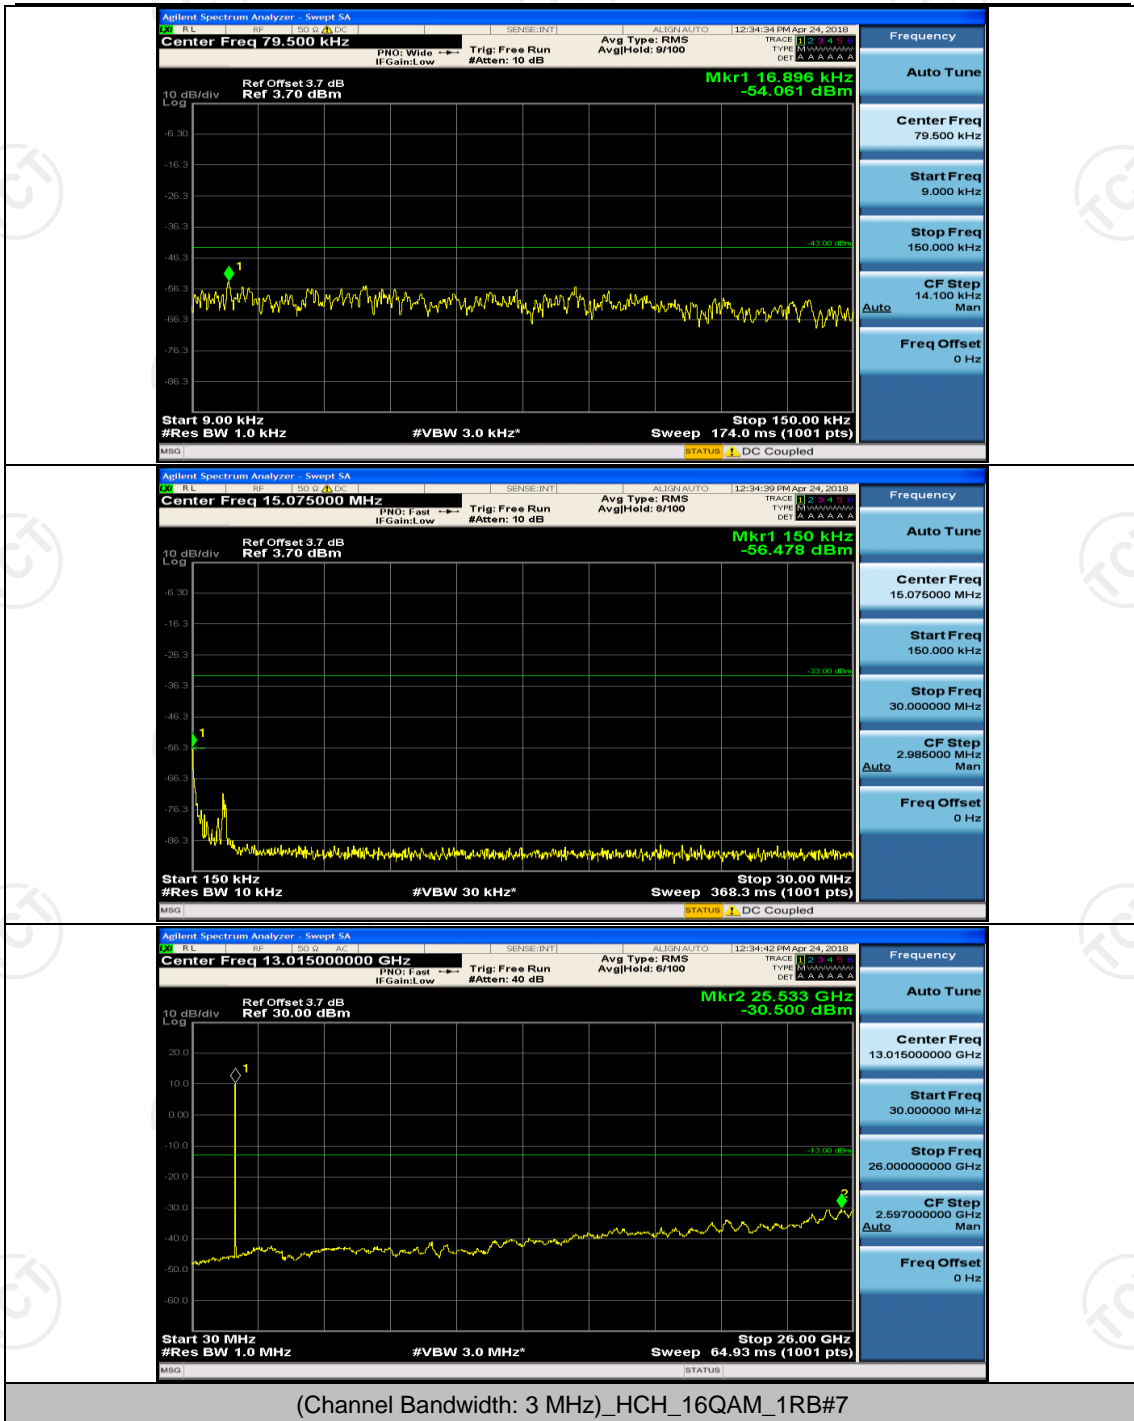

(Channel Bandwidth: 3 MHz)_HCH_16QAM_1RB#0

Channel Bandwidth: 5 MHz

(Channel Bandwidth: 5 MHz)_LCH_QPSK_1RB#0

(Channel Bandwidth: 5 MHz)_MCH_QPSK_1RB#0

(Channel Bandwidth: 5 MHz)_LCH_16QAM_1RB#0

(Channel Bandwidth: 5 MHz)_MCH_16QAM_1RB#0

(Channel Bandwidth: 5 MHz)_HCH_16QAM_1RB#0

Channel Bandwidth: 10 MHz

Channel Bandwidth: 10 MHz_LCH_QPSK_1RB#0

Channel Bandwidth: 10 MHz_MCH_QPSK_1RB#0

Channel Bandwidth: 10 MHz_HCH_QPSK_1RB#0

Channel Bandwidth: 10 MHz_MCH_16QAM_1RB#0