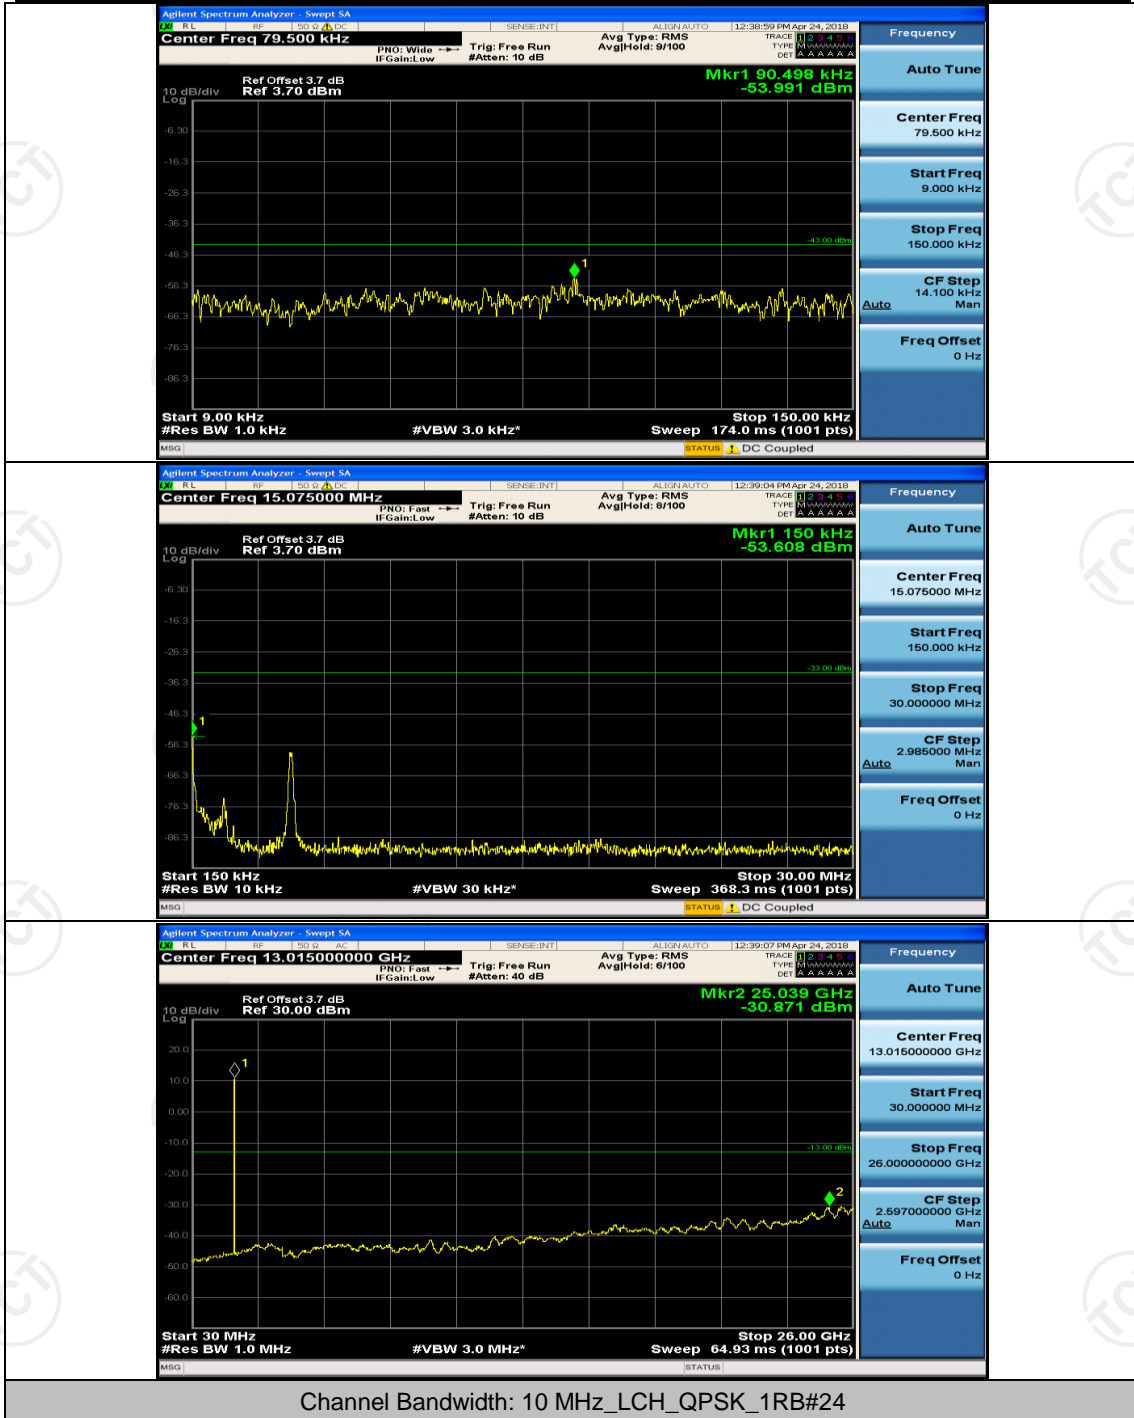

(Channel Bandwidth: 3 MHz)_HCH_16QAM_1RB#0

Channel Bandwidth: 5 MHz

(Channel Bandwidth: 5 MHz)_LCH_QPSK_1RB#0

(Channel Bandwidth: 5 MHz)_MCH_QPSK_1RB#0

(Channel Bandwidth: 5 MHz)_LCH_16QAM_1RB#0

(Channel Bandwidth: 5 MHz)_MCH_16QAM_1RB#0

(Channel Bandwidth: 5 MHz)_HCH_16QAM_1RB#0

Channel Bandwidth: 10 MHz

Channel Bandwidth: 10 MHz_LCH_QPSK_1RB#0

Channel Bandwidth: 10 MHz_MCH_QPSK_1RB#0

Channel Bandwidth: 10 MHz_HCH_QPSK_1RB#0

Channel Bandwidth: 10 MHz_MCH_16QAM_1RB#0