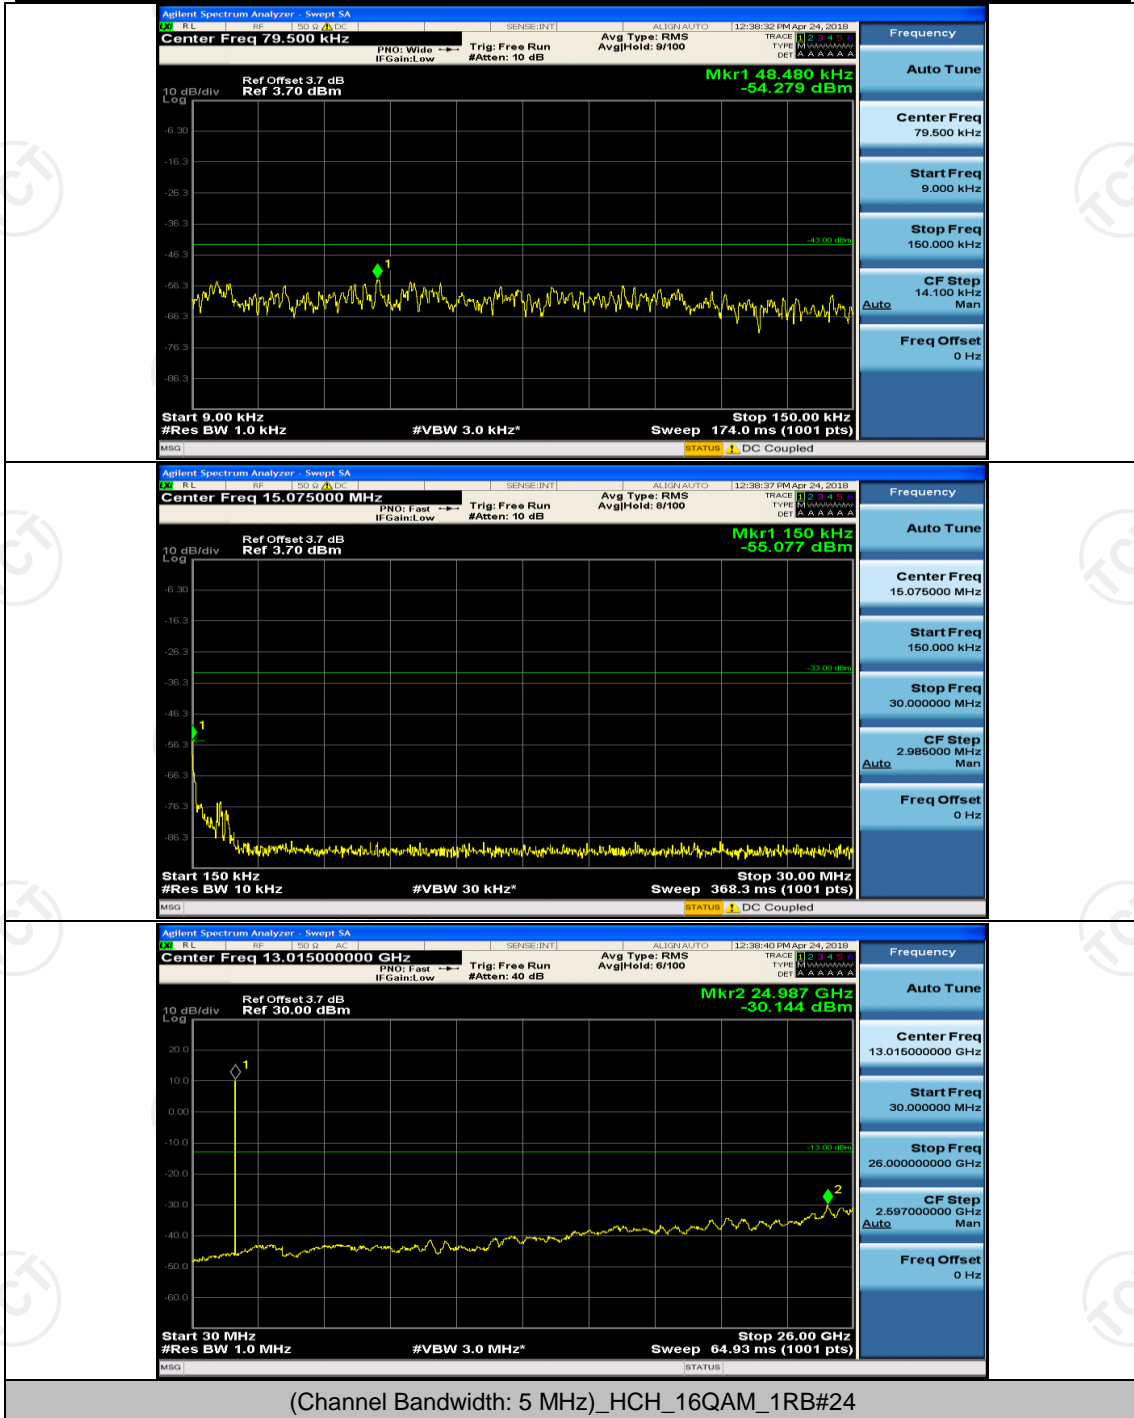

(Channel Bandwidth: 3 MHz)_HCH_16QAM_1RB#0

Channel Bandwidth: 5 MHz

(Channel Bandwidth: 5 MHz)_LCH_QPSK_1RB#0

(Channel Bandwidth: 5 MHz)_MCH_QPSK_1RB#0

(Channel Bandwidth: 5 MHz)_LCH_16QAM_1RB#0

(Channel Bandwidth: 5 MHz)_MCH_16QAM_1RB#0

(Channel Bandwidth: 5 MHz)_HCH_16QAM_1RB#0

Channel Bandwidth: 10 MHz

Channel Bandwidth: 10 MHz_LCH_QPSK_1RB#0

Channel Bandwidth: 10 MHz_MCH_QPSK_1RB#0

Channel Bandwidth: 10 MHz_HCH_QPSK_1RB#0

Channel Bandwidth: 10 MHz_MCH_16QAM_1RB#0