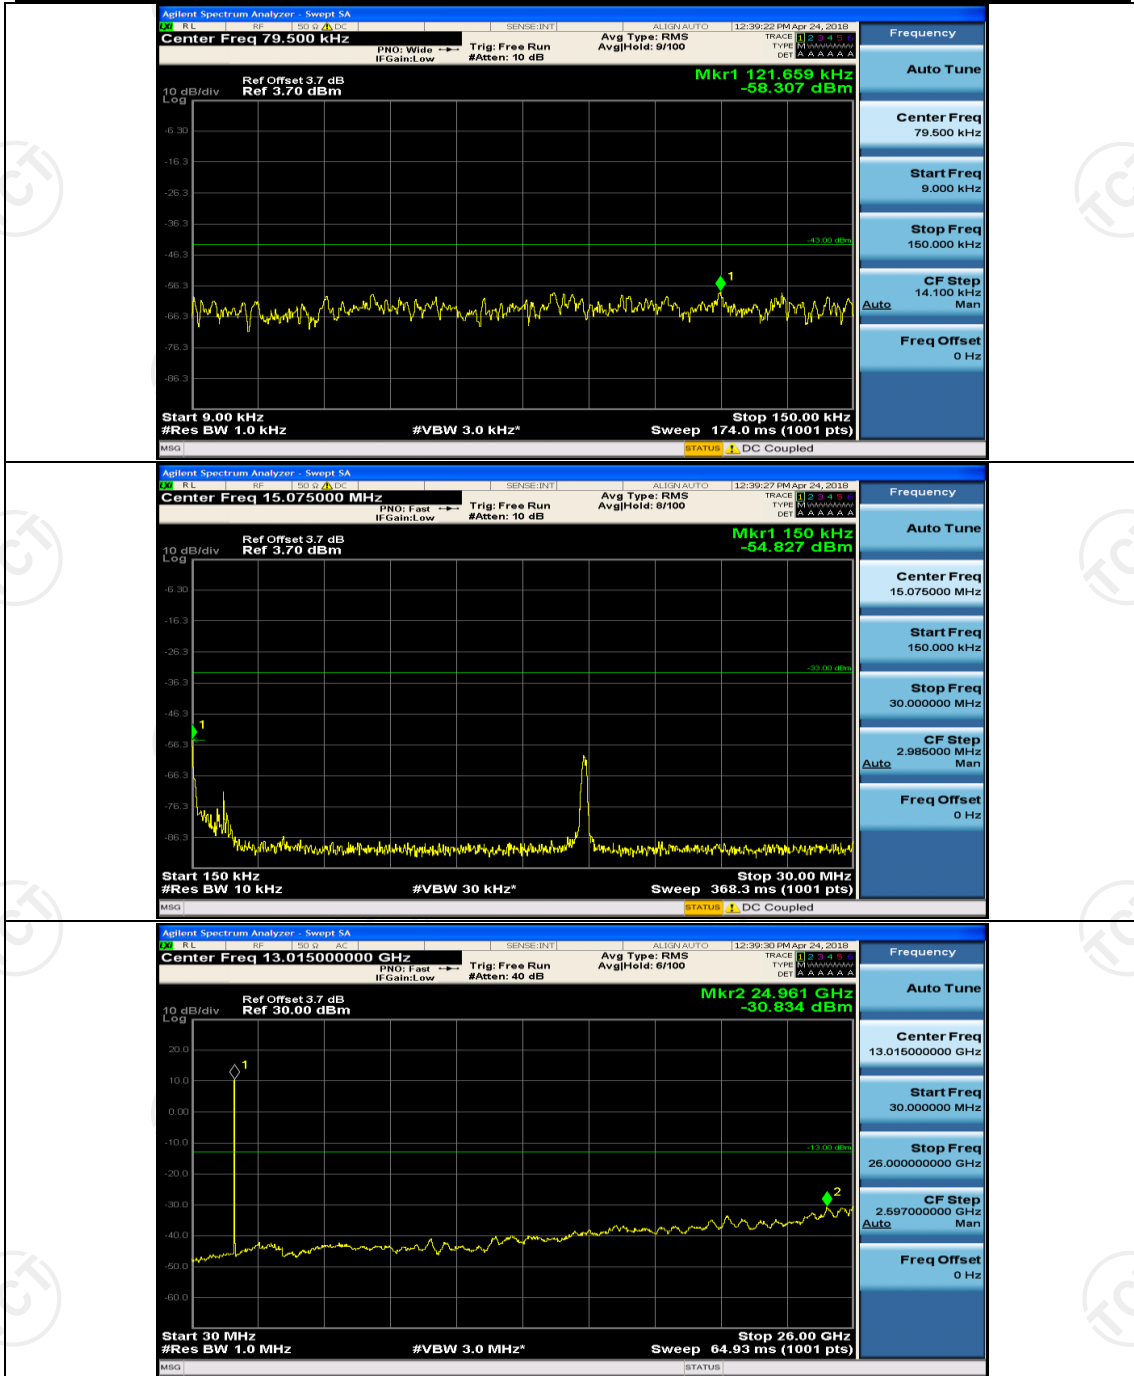

(Channel Bandwidth: 3 MHz)_HCH_16QAM_1RB#0

Channel Bandwidth: 5 MHz

(Channel Bandwidth: 5 MHz)_LCH_QPSK_1RB#0

(Channel Bandwidth: 5 MHz)_MCH_QPSK_1RB#0

(Channel Bandwidth: 5 MHz)_LCH_16QAM_1RB#0

(Channel Bandwidth: 5 MHz)_MCH_16QAM_1RB#0

(Channel Bandwidth: 5 MHz)_HCH_16QAM_1RB#0

Channel Bandwidth: 10 MHz

Channel Bandwidth: 10 MHz_LCH_QPSK_1RB#0

Channel Bandwidth: 10 MHz_MCH_QPSK_1RB#0

Channel Bandwidth: 10 MHz_HCH_QPSK_1RB#0

Channel Bandwidth: 10 MHz_MCH_16QAM_1RB#0