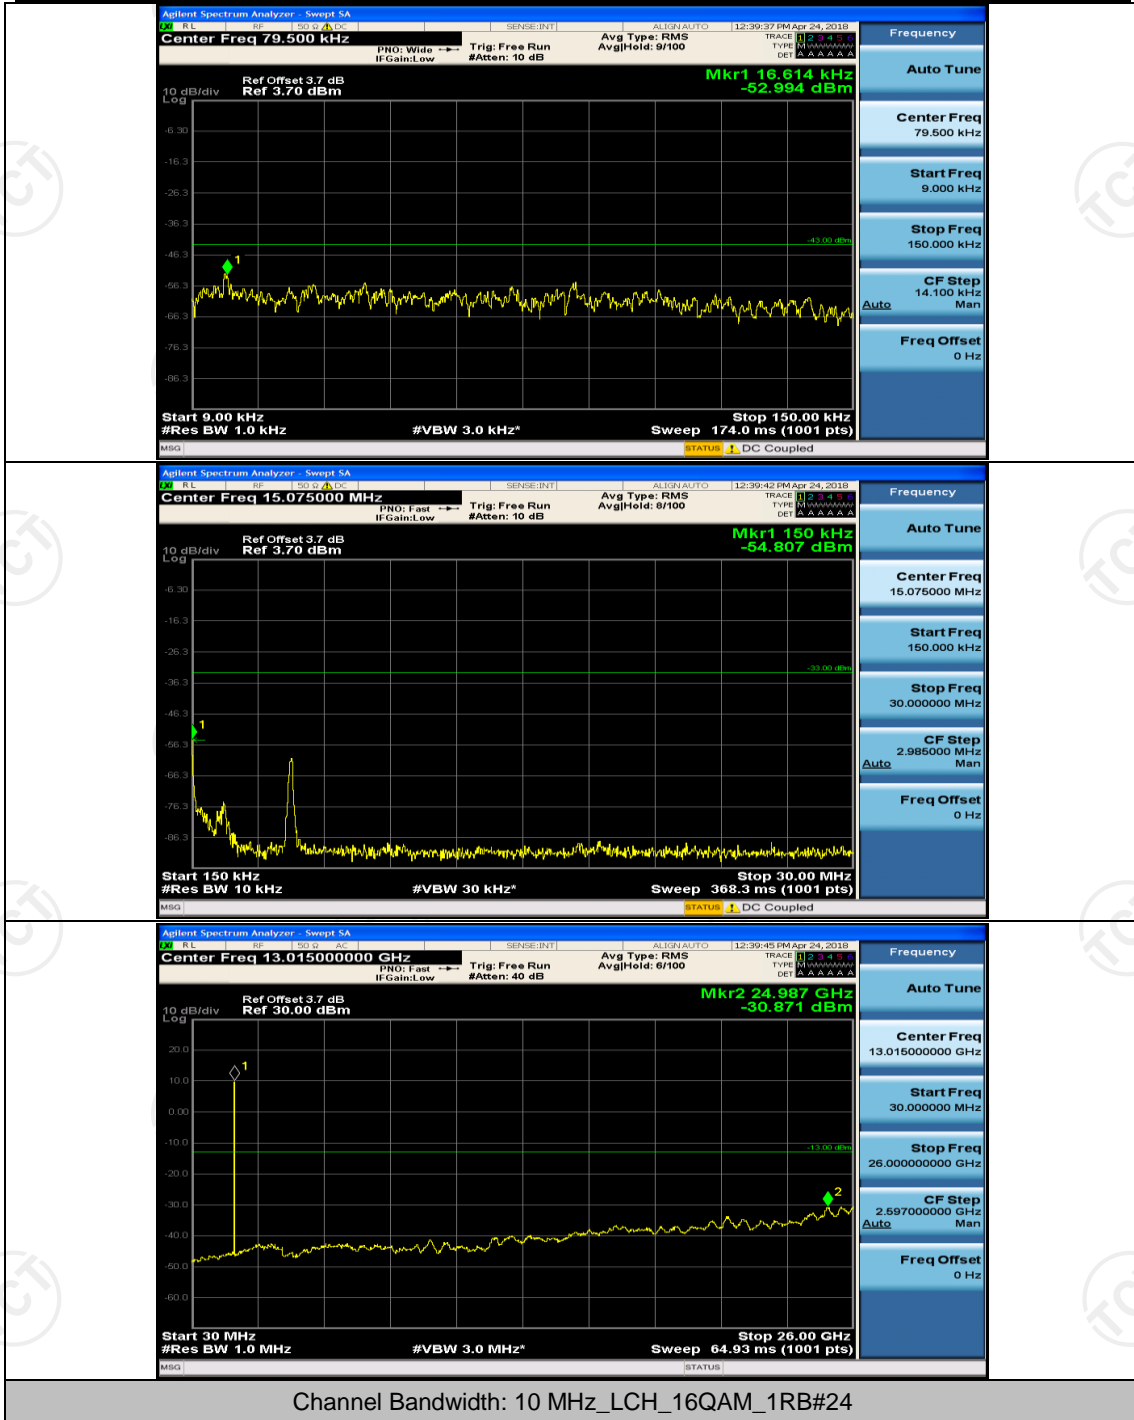

(Channel Bandwidth: 3 MHz)_HCH_16QAM_1RB#0

Channel Bandwidth: 5 MHz

(Channel Bandwidth: 5 MHz)_LCH_QPSK_1RB#0

(Channel Bandwidth: 5 MHz)_MCH_QPSK_1RB#0

(Channel Bandwidth: 5 MHz)_LCH_16QAM_1RB#0

(Channel Bandwidth: 5 MHz)_MCH_16QAM_1RB#0

(Channel Bandwidth: 5 MHz)_HCH_16QAM_1RB#0

Channel Bandwidth: 10 MHz

Channel Bandwidth: 10 MHz_LCH_QPSK_1RB#0

Channel Bandwidth: 10 MHz_MCH_QPSK_1RB#0

Channel Bandwidth: 10 MHz_HCH_QPSK_1RB#0

Channel Bandwidth: 10 MHz_MCH_16QAM_1RB#0