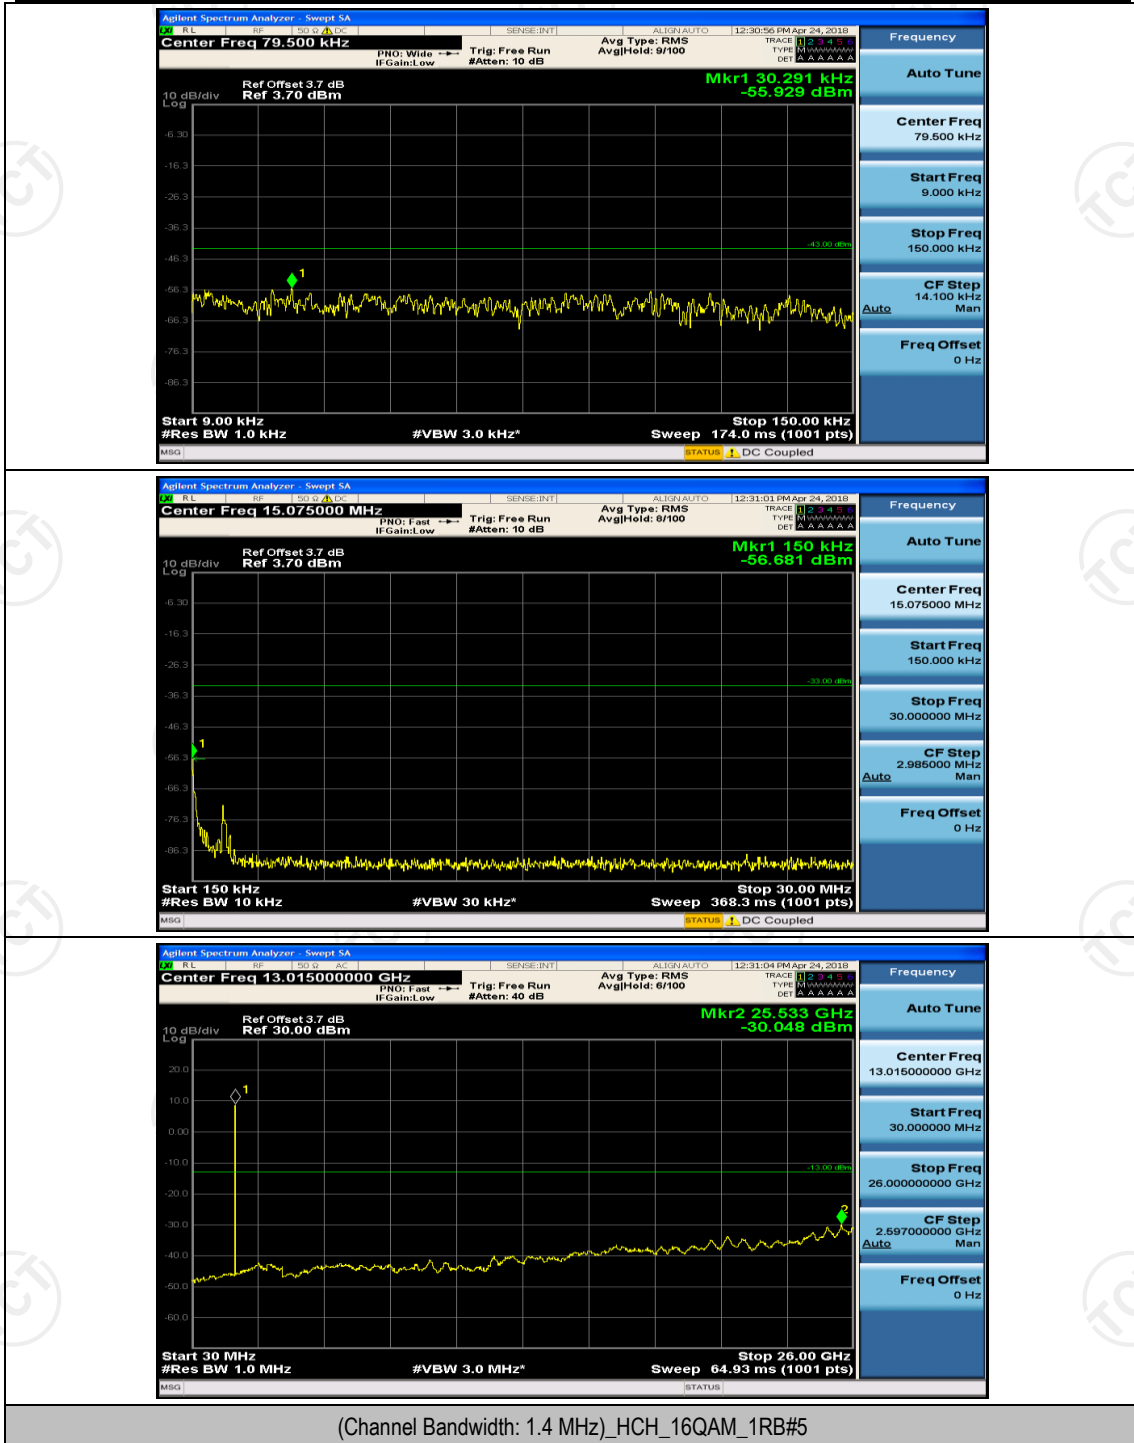

(Channel Bandwidth:20 MHz)_HCH_QPSK_100RB#0

(Channel Bandwidth:20 MHz)_LCH_16QAM_100RB#0

(Channel Bandwidth:20 MHz)_HCH_16QAM_100RB#0

Appendix E: Conducted Spurious Emission

Test Graphs

Channel Bandwidth: 1.4 MHz

(Channel Bandwidth: 1.4 MHz)_MCH_QPSK_1RB#0

(Channel Bandwidth: 1.4 MHz)_MCH_16QAM_1RB#0

(Channel Bandwidth: 1.4 MHz)_HCH_16QAM_1RB#0

Channel Bandwidth: 3 MHz

(Channel Bandwidth: 3 MHz)_LCH_16QAM_1RB#0