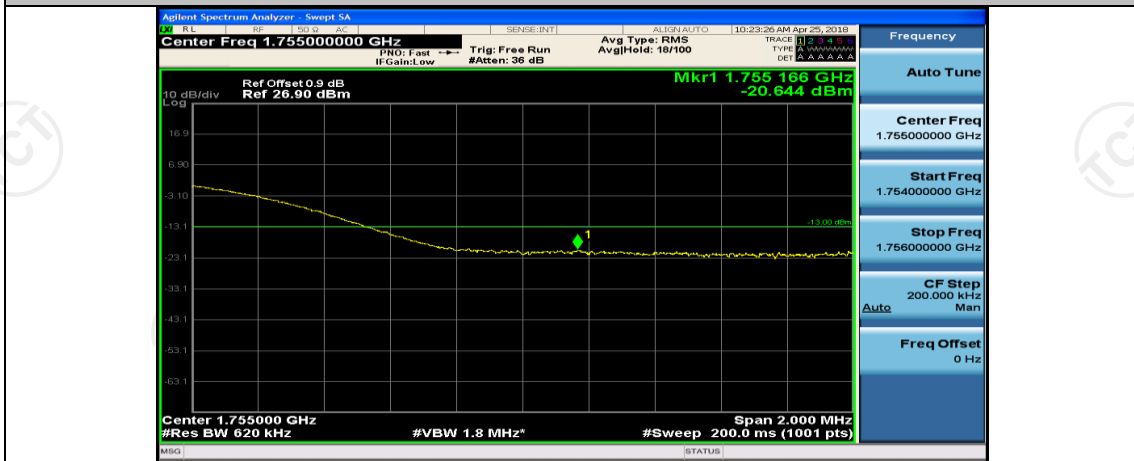

Channel Bandwidth: 10 MHz_HCH_16QAM_50RB#0

Channel Bandwidth: 15 MHz

(Channel Bandwidth:15 MHz)_LCH_16QAM_75RB#0

(Channel Bandwidth:15 MHz)_HCH_16QAM_75RB#0

Channel Bandwidth: 20 MHz

(Channel Bandwidth:20 MHz)_LCH_QPSK_100RB#0

(Channel Bandwidth:20 MHz)_HCH_QPSK_100RB#0

(Channel Bandwidth:20 MHz)_LCH_16QAM_100RB#0

(Channel Bandwidth:20 MHz)_HCH_16QAM_100RB#0

Appendix E: Conducted Spurious Emission

Test Graphs

Channel Bandwidth: 1.4 MHz