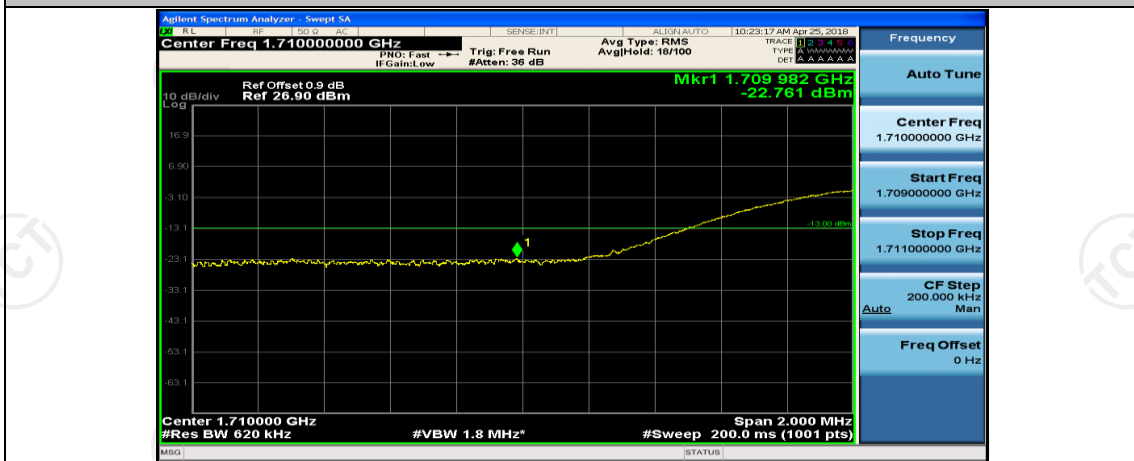

(Channel Bandwidth:20 MHz)_LCH_16QAM_100RB#0