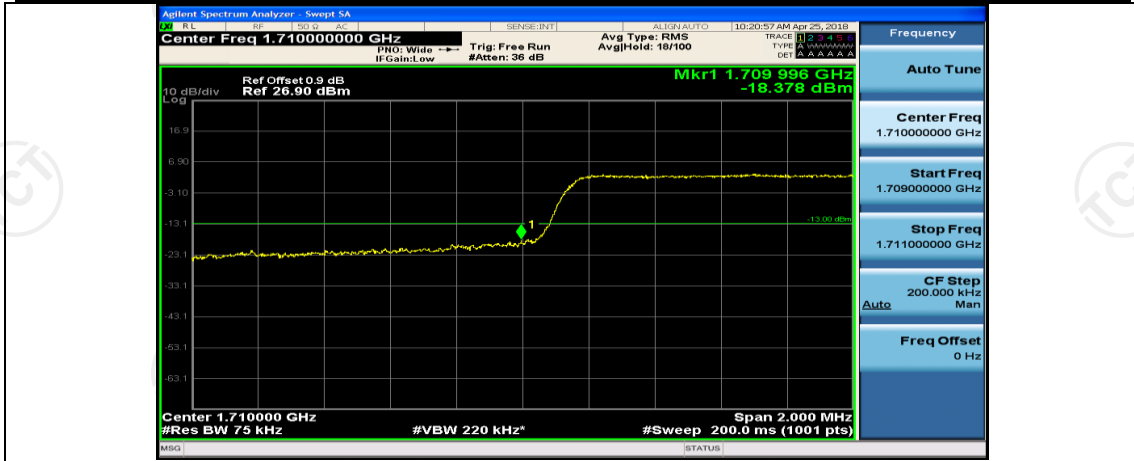

Appendix D: Band Edge

Test Graphs

Channel Bandwidth: 1.4 MHz

Channel Bandwidth: 3 MHz

(Channel Bandwidth: 3 MHz)_HCH_16QAM_15RB#0

Channel Bandwidth: 5 MHz

(Channel Bandwidth: 5 MHz)_LCH_QPSK_25RB#0

(Channel Bandwidth: 5 MHz)_HCH_QPSK_25RB#0

(Channel Bandwidth: 5 MHz)_LCH_16QAM_25RB#0

(Channel Bandwidth: 5 MHz)_HCH_16QAM_25RB#0

Channel Bandwidth: 10 MHz

Channel Bandwidth: 10 MHz_LCH_QPSK_50RB#0

Channel Bandwidth: 10 MHz_HCH_QPSK_50RB#0

Channel Bandwidth: 10 MHz_LCH_16QAM_50RB#0