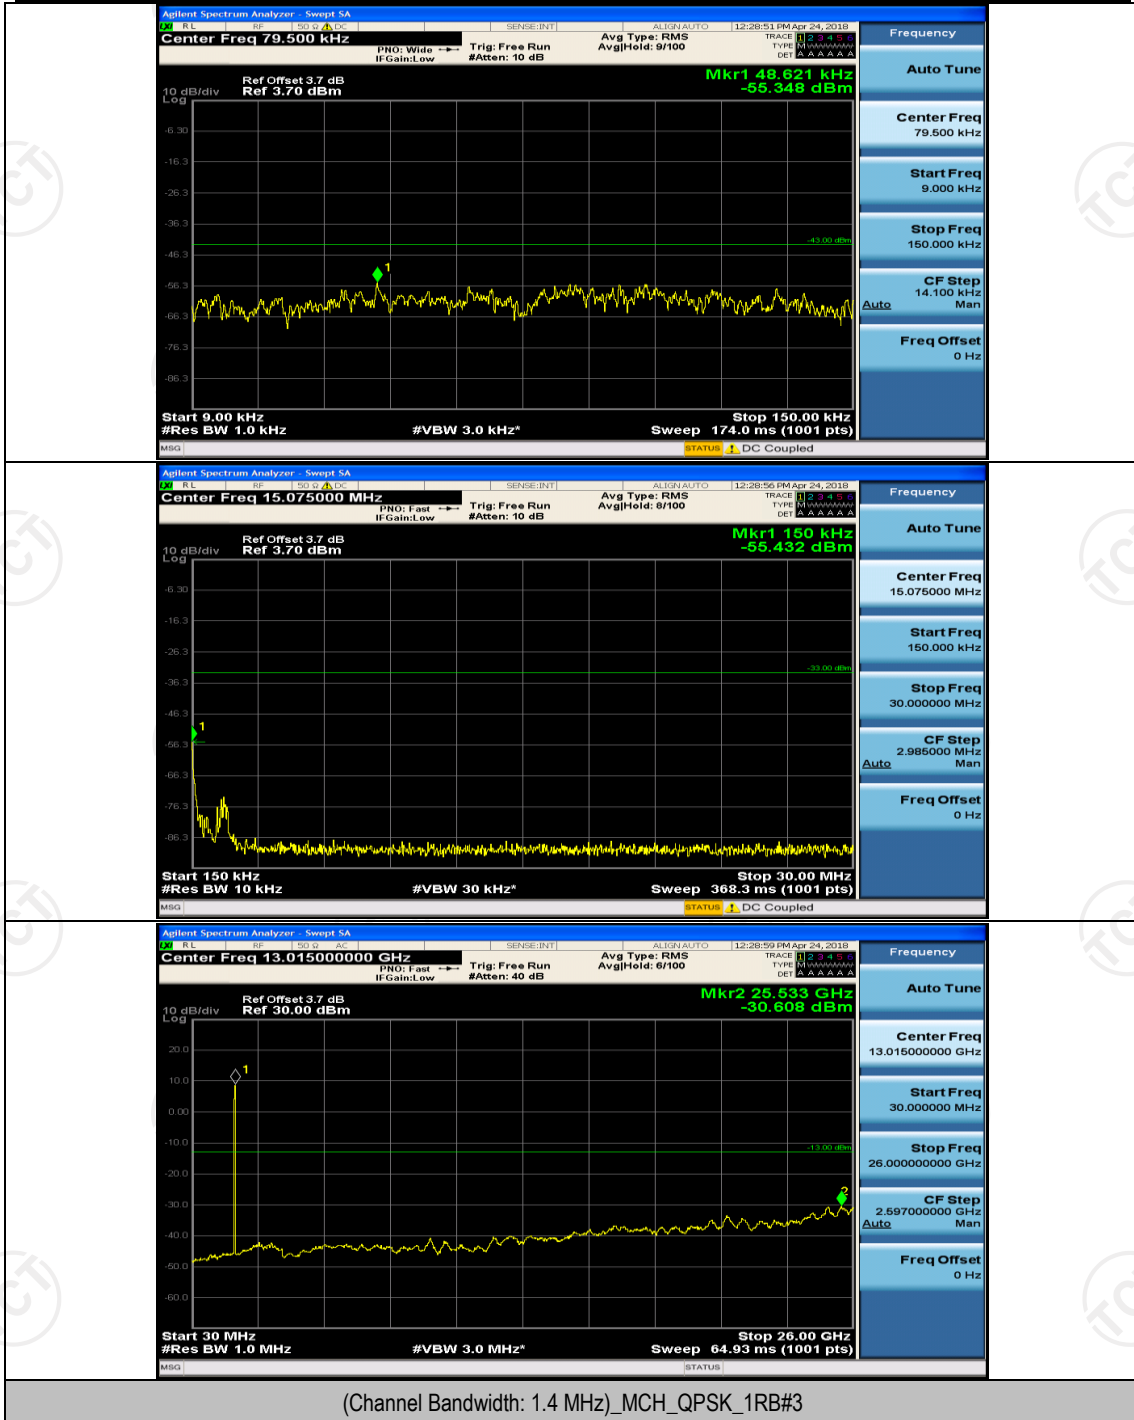

Channel Bandwidth: 10 MHz_HCH_16QAM_50RB#0

Channel Bandwidth: 15 MHz

(Channel Bandwidth:15 MHz)_LCH_16QAM_75RB#0

(Channel Bandwidth:15 MHz)_HCH_16QAM_75RB#0

Channel Bandwidth: 20 MHz

(Channel Bandwidth:20 MHz)_LCH_QPSK_100RB#0

(Channel Bandwidth:20 MHz)_HCH_QPSK_100RB#0

(Channel Bandwidth:20 MHz)_LCH_16QAM_100RB#0

(Channel Bandwidth:20 MHz)_HCH_16QAM_100RB#0

Appendix E: Conducted Spurious Emission

Test Graphs

Channel Bandwidth: 1.4 MHz

(Channel Bandwidth: 1.4 MHz)_MCH_QPSK_1RB#0

(Channel Bandwidth: 1.4 MHz)_MCH_16QAM_1RB#0

(Channel Bandwidth: 1.4 MHz)_HCH_16QAM_1RB#0

Channel Bandwidth: 3 MHz

(Channel Bandwidth: 3 MHz)_LCH_16QAM_1RB#0