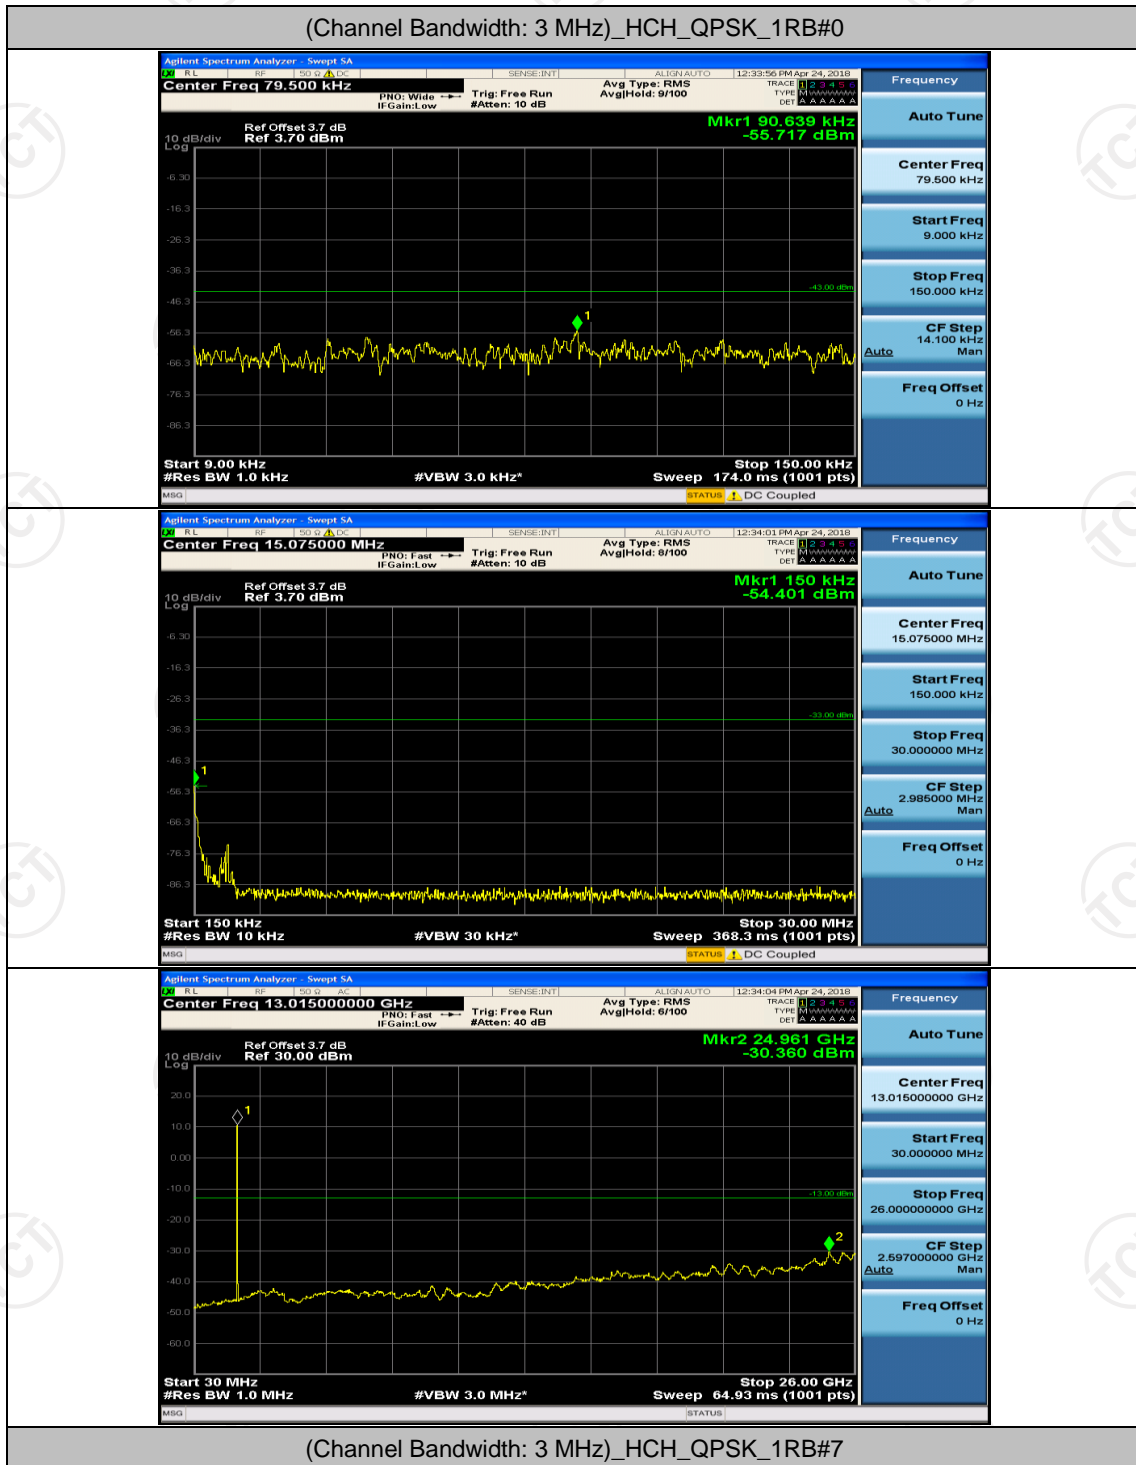

(Channel Bandwidth:20 MHz)_HCH_QPSK_100RB#0

(Channel Bandwidth:20 MHz)_LCH_16QAM_100RB#0

(Channel Bandwidth:20 MHz)_HCH_16QAM_100RB#0

Appendix E: Conducted Spurious Emission

Test Graphs

Channel Bandwidth: 1.4 MHz

(Channel Bandwidth: 1.4 MHz)_MCH_QPSK_1RB#0

(Channel Bandwidth: 1.4 MHz)_MCH_16QAM_1RB#0

(Channel Bandwidth: 1.4 MHz)_HCH_16QAM_1RB#0

Channel Bandwidth: 3 MHz

(Channel Bandwidth: 3 MHz)_LCH_16QAM_1RB#0