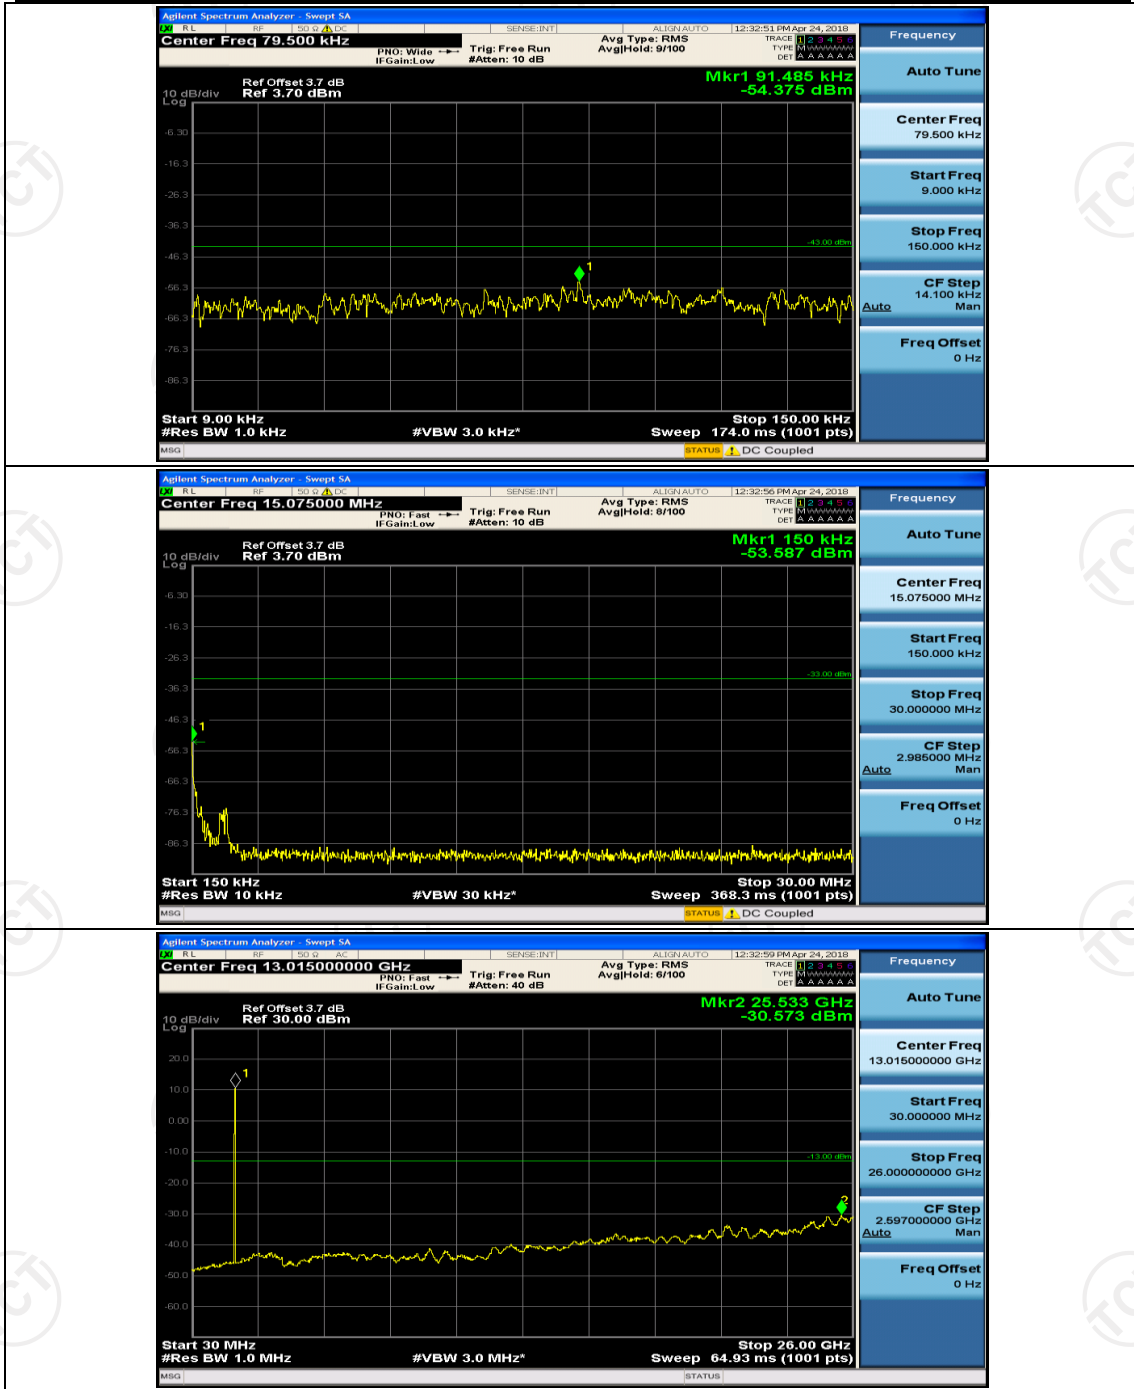

Channel Bandwidth: 10 MHz_HCH_16QAM_50RB#0

Channel Bandwidth: 15 MHz

(Channel Bandwidth:15 MHz)_LCH_16QAM_75RB#0

(Channel Bandwidth:15 MHz)_HCH_16QAM_75RB#0

Channel Bandwidth: 20 MHz

(Channel Bandwidth:20 MHz)_LCH_QPSK_100RB#0

(Channel Bandwidth:20 MHz)_HCH_QPSK_100RB#0

(Channel Bandwidth:20 MHz)_LCH_16QAM_100RB#0

(Channel Bandwidth:20 MHz)_HCH_16QAM_100RB#0

Appendix E: Conducted Spurious Emission

Test Graphs

Channel Bandwidth: 1.4 MHz

(Channel Bandwidth: 1.4 MHz)_MCH_QPSK_1RB#0

(Channel Bandwidth: 1.4 MHz)_MCH_16QAM_1RB#0

(Channel Bandwidth: 1.4 MHz)_HCH_16QAM_1RB#0

Channel Bandwidth: 3 MHz

(Channel Bandwidth: 3 MHz)_LCH_16QAM_1RB#0