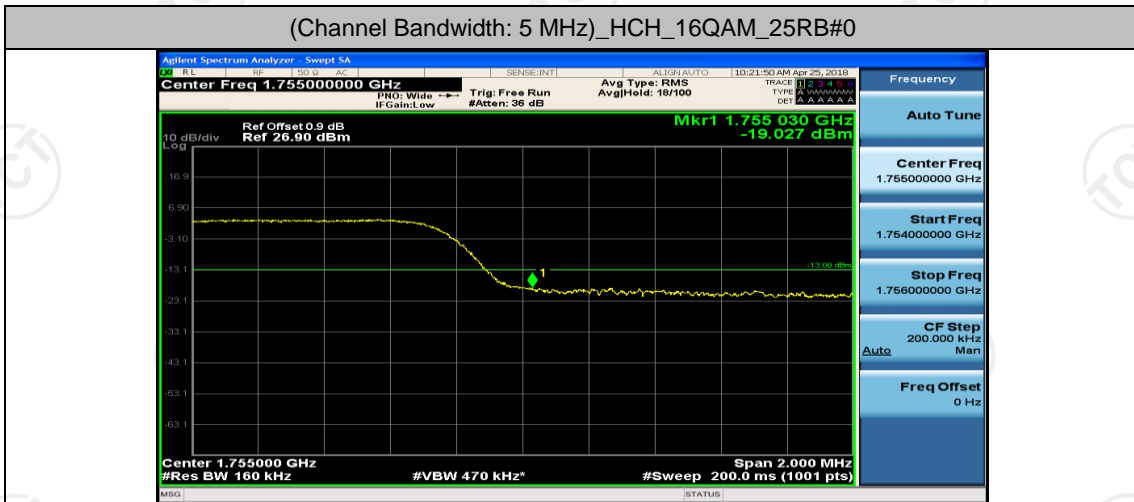

Appendix D: Band Edge

Test Graphs

Channel Bandwidth: 1.4 MHz

Channel Bandwidth: 3 MHz

(Channel Bandwidth: 3 MHz)_HCH_16QAM_15RB#0

Channel Bandwidth: 5 MHz

(Channel Bandwidth: 5 MHz)_LCH_QPSK_25RB#0

(Channel Bandwidth: 5 MHz)_HCH_QPSK_25RB#0

(Channel Bandwidth: 5 MHz)_LCH_16QAM_25RB#0

(Channel Bandwidth: 5 MHz)_HCH_16QAM_25RB#0

Channel Bandwidth: 10 MHz

Channel Bandwidth: 10 MHz_LCH_QPSK_50RB#0

Channel Bandwidth: 10 MHz_HCH_QPSK_50RB#0

Channel Bandwidth: 10 MHz_LCH_16QAM_50RB#0