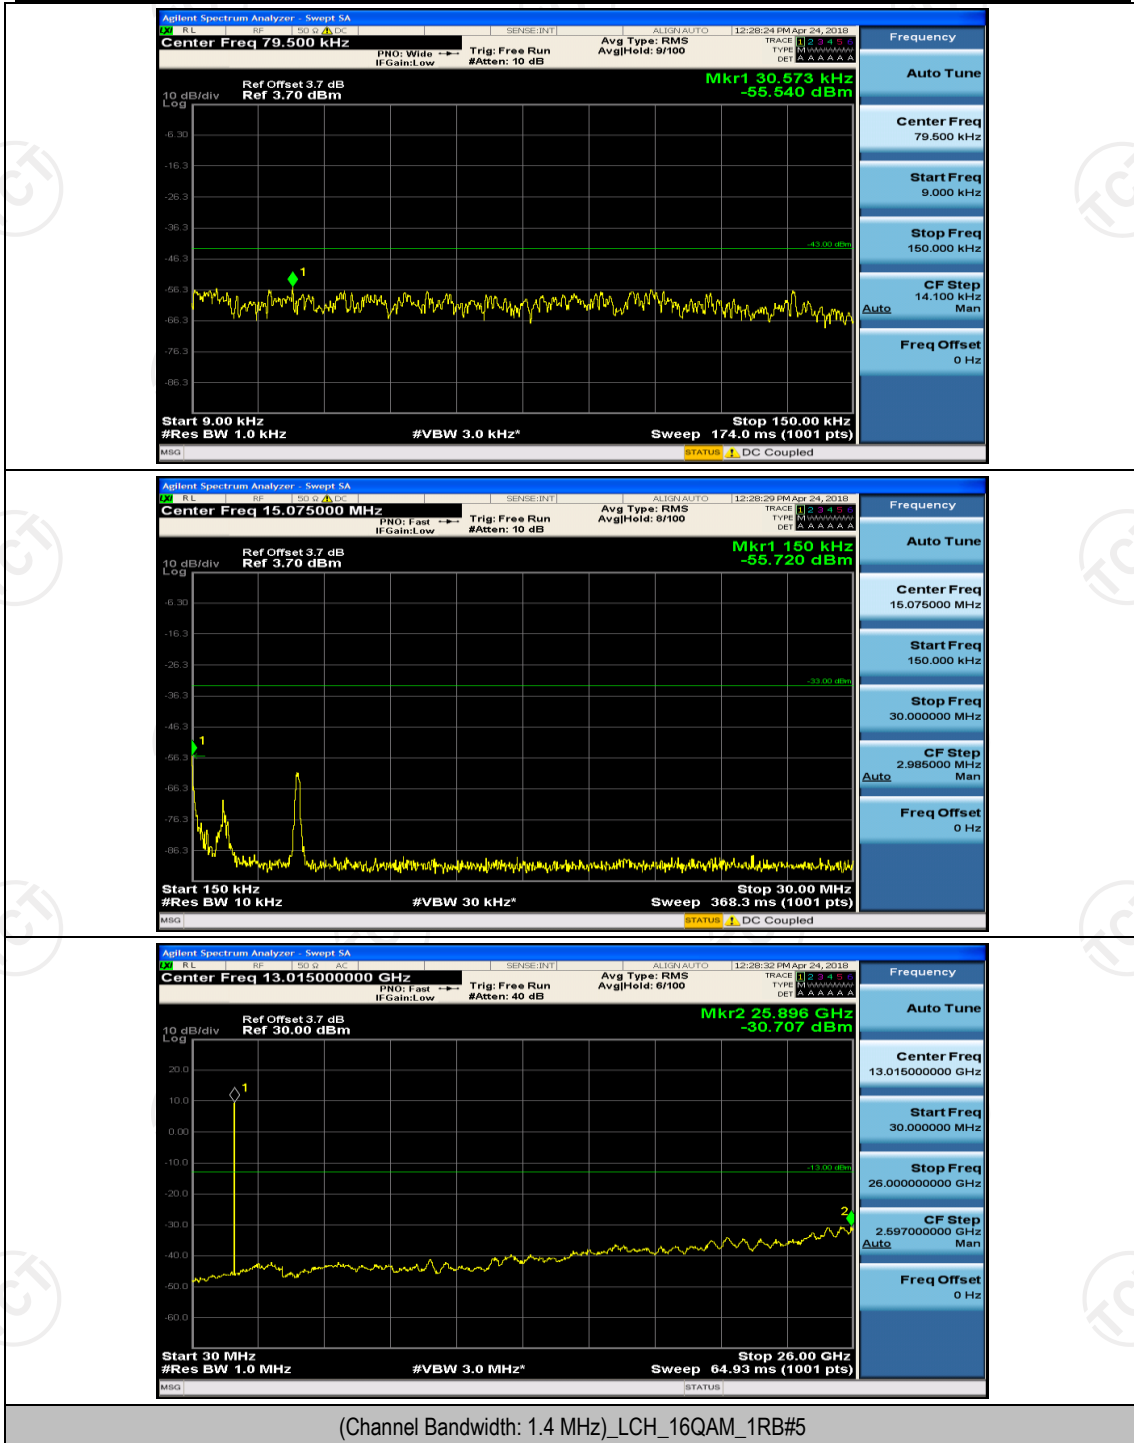

(Channel Bandwidth:20 MHz)_HCH_QPSK_100RB#0

(Channel Bandwidth:20 MHz)_LCH_16QAM_100RB#0

(Channel Bandwidth:20 MHz)_HCH_16QAM_100RB#0

Appendix E: Conducted Spurious Emission

Test Graphs

Channel Bandwidth: 1.4 MHz

(Channel Bandwidth: 1.4 MHz)_MCH_QPSK_1RB#0

(Channel Bandwidth: 1.4 MHz)_MCH_16QAM_1RB#0

(Channel Bandwidth: 1.4 MHz)_HCH_16QAM_1RB#0

Channel Bandwidth: 3 MHz

(Channel Bandwidth: 3 MHz)_LCH_16QAM_1RB#0