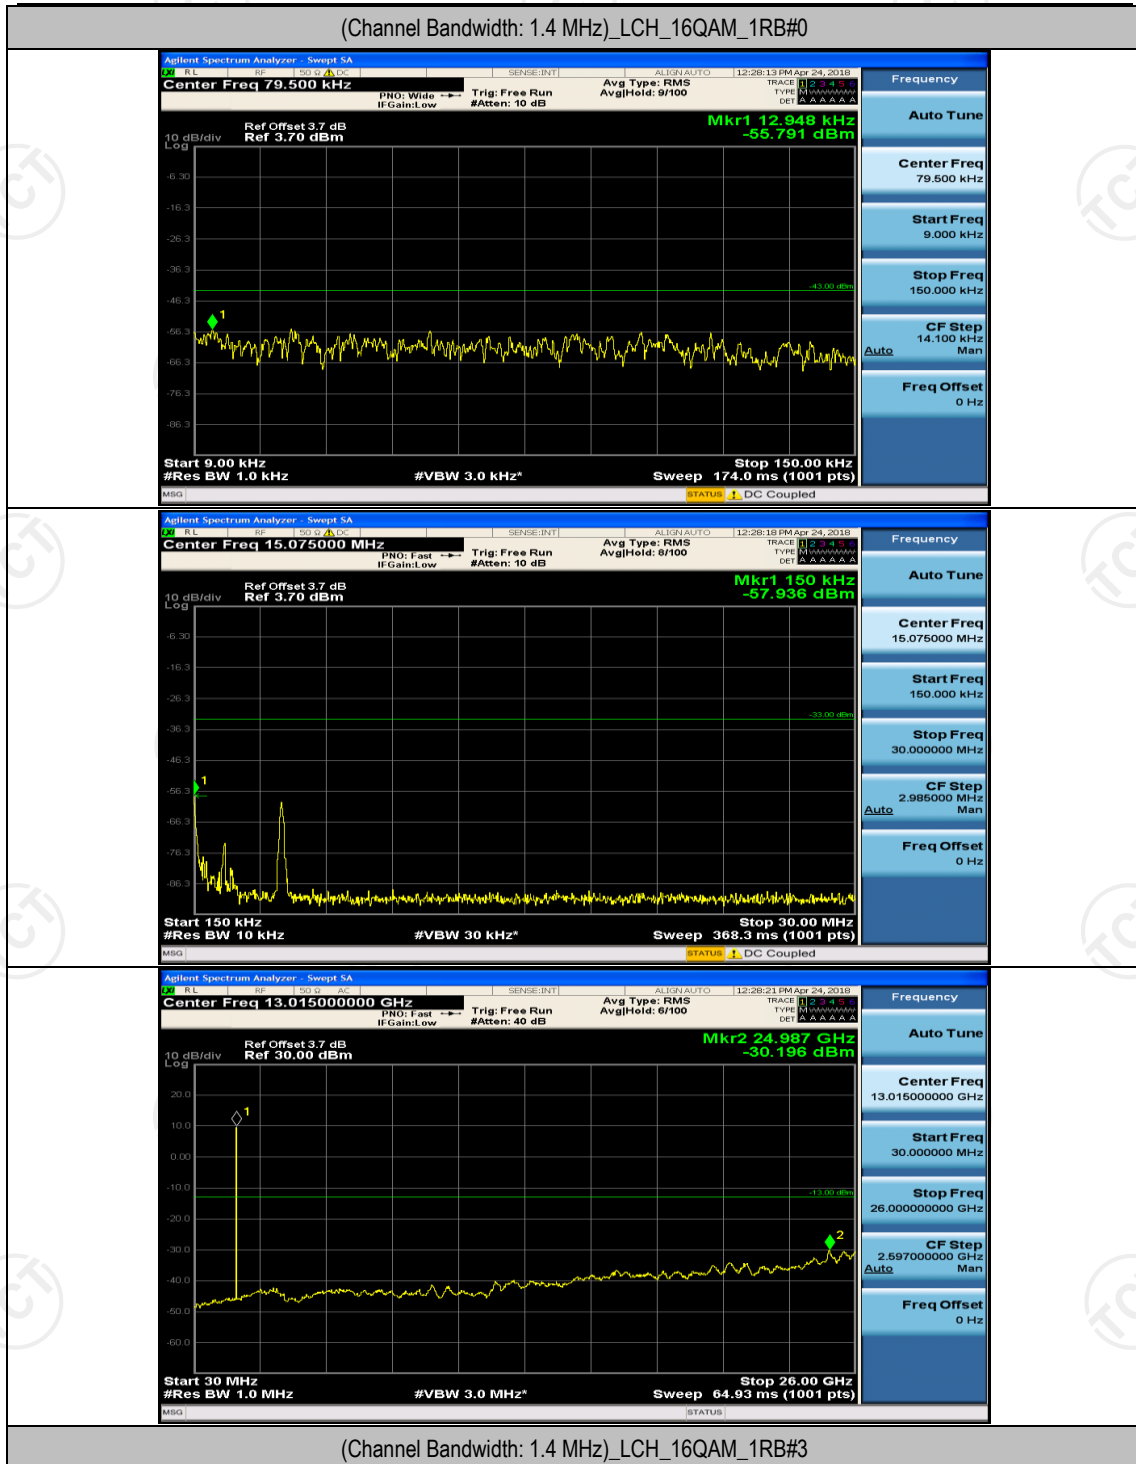

(Channel Bandwidth:20 MHz)_HCH_QPSK_100RB#0

(Channel Bandwidth:20 MHz)_LCH_16QAM_100RB#0

(Channel Bandwidth:20 MHz)_HCH_16QAM_100RB#0

Appendix E: Conducted Spurious Emission

Test Graphs

Channel Bandwidth: 1.4 MHz

(Channel Bandwidth: 1.4 MHz)_MCH_QPSK_1RB#0

(Channel Bandwidth: 1.4 MHz)_MCH_16QAM_1RB#0

(Channel Bandwidth: 1.4 MHz)_HCH_16QAM_1RB#0

Channel Bandwidth: 3 MHz

(Channel Bandwidth: 3 MHz)_LCH_16QAM_1RB#0