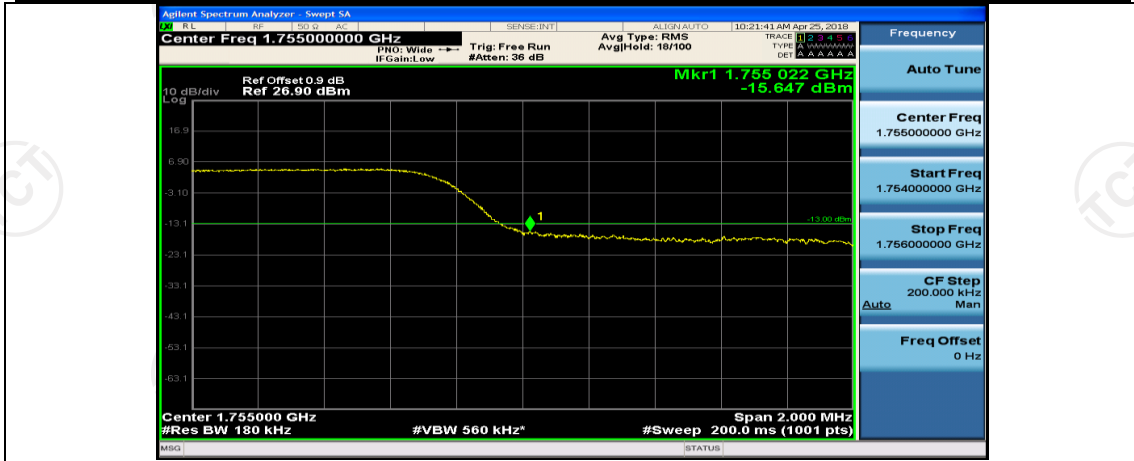

Appendix D: Band Edge

Test Graphs

Channel Bandwidth: 1.4 MHz

Channel Bandwidth: 3 MHz

(Channel Bandwidth: 3 MHz)_HCH_16QAM_15RB#0

Channel Bandwidth: 5 MHz

(Channel Bandwidth: 5 MHz)_LCH_QPSK_25RB#0

(Channel Bandwidth: 5 MHz)_HCH_QPSK_25RB#0

(Channel Bandwidth: 5 MHz)_LCH_16QAM_25RB#0

(Channel Bandwidth: 5 MHz)_HCH_16QAM_25RB#0

Channel Bandwidth: 10 MHz

Channel Bandwidth: 10 MHz_LCH_QPSK_50RB#0

Channel Bandwidth: 10 MHz_HCH_QPSK_50RB#0

Channel Bandwidth: 10 MHz_LCH_16QAM_50RB#0