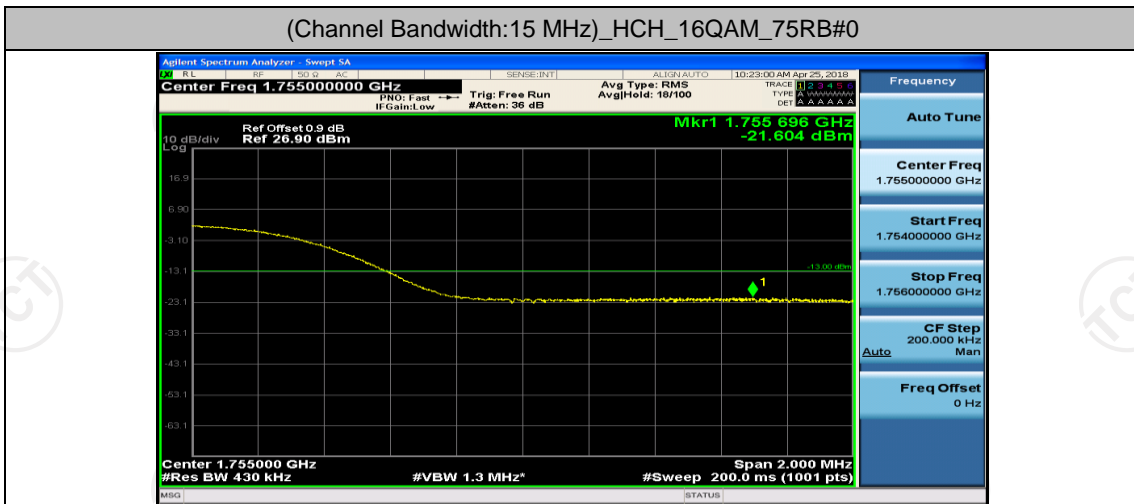

Channel Bandwidth: 10 MHz_HCH_16QAM_50RB#0

Channel Bandwidth: 15 MHz

(Channel Bandwidth:15 MHz)_LCH_16QAM_75RB#0

(Channel Bandwidth:15 MHz)_HCH_16QAM_75RB#0

Channel Bandwidth: 20 MHz

(Channel Bandwidth:20 MHz)_LCH_QPSK_100RB#0