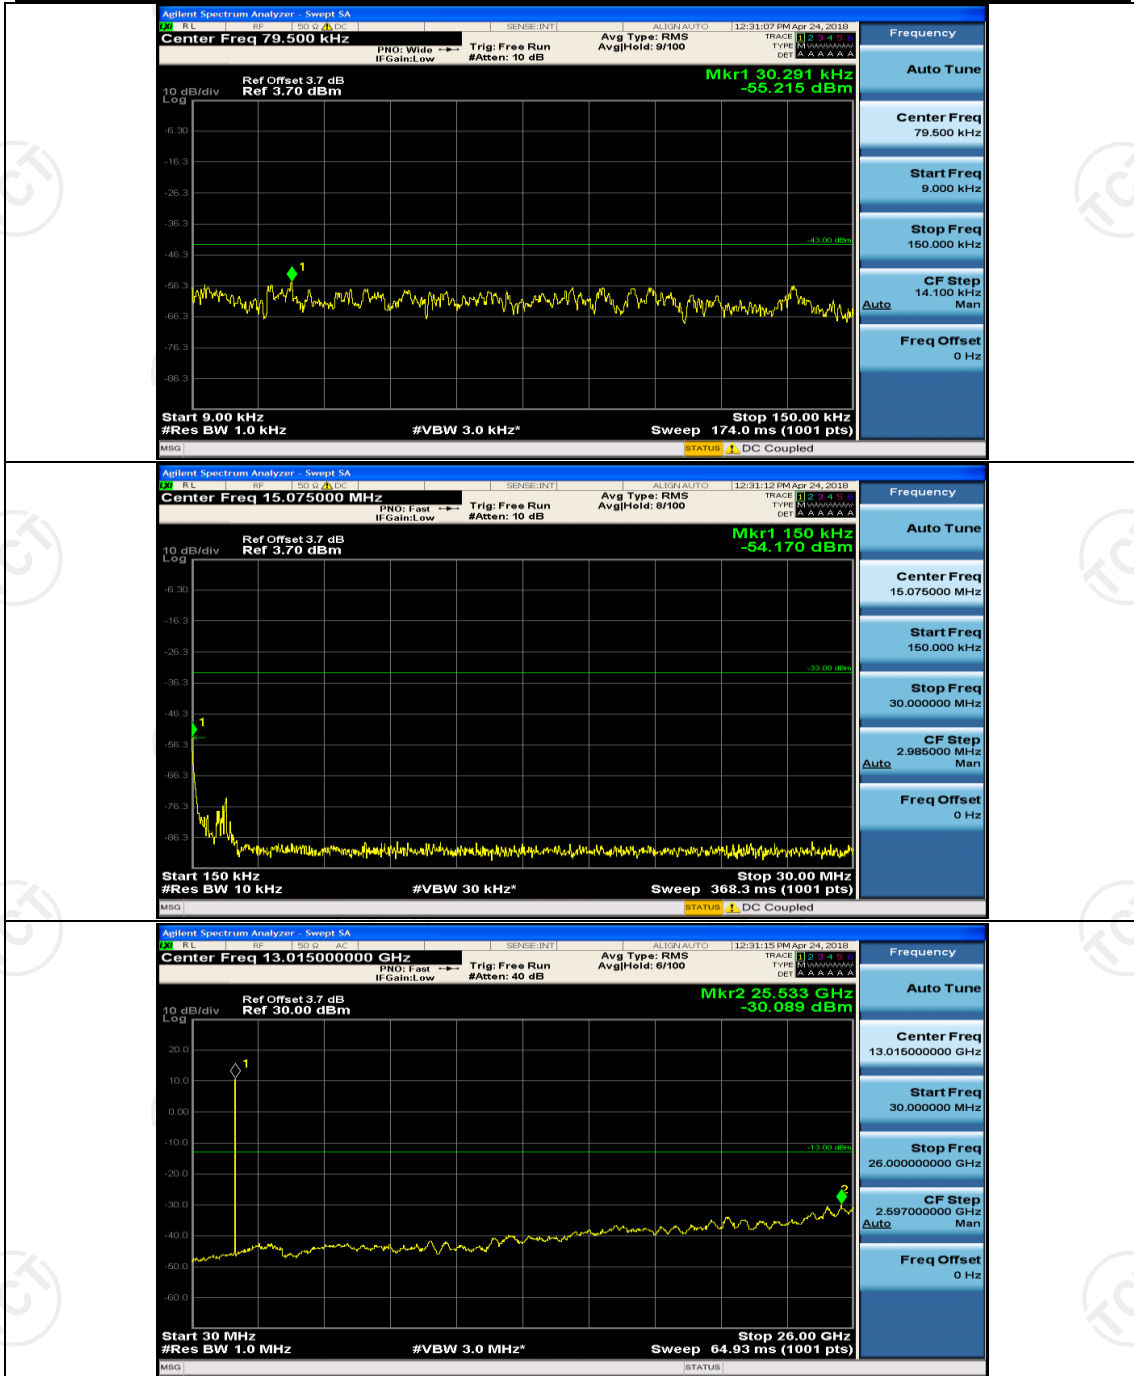

(Channel Bandwidth: 5 MHz)_LCH_16QAM_25RB#0

(Channel Bandwidth: 5 MHz)_HCH_16QAM_25RB#0

Channel Bandwidth: 10 MHz

Channel Bandwidth: 10 MHz_LCH_QPSK_50RB#0

Channel Bandwidth: 10 MHz_HCH_QPSK_50RB#0

Channel Bandwidth: 10 MHz_LCH_16QAM_50RB#0

Channel Bandwidth: 10 MHz_HCH_16QAM_50RB#0

Channel Bandwidth: 15 MHz

(Channel Bandwidth:15 MHz)_LCH_16QAM_75RB#0

(Channel Bandwidth:15 MHz)_HCH_16QAM_75RB#0

Channel Bandwidth: 20 MHz

(Channel Bandwidth:20 MHz)_LCH_QPSK_100RB#0

(Channel Bandwidth:20 MHz)_HCH_QPSK_100RB#0

(Channel Bandwidth:20 MHz)_LCH_16QAM_100RB#0

(Channel Bandwidth:20 MHz)_HCH_16QAM_100RB#0

Appendix E: Conducted Spurious Emission

Test Graphs

Channel Bandwidth: 1.4 MHz

(Channel Bandwidth: 1.4 MHz)_MCH_QPSK_1RB#0

(Channel Bandwidth: 1.4 MHz)_MCH_16QAM_1RB#0

(Channel Bandwidth: 1.4 MHz)_HCH_16QAM_1RB#0

Channel Bandwidth: 3 MHz

(Channel Bandwidth: 3 MHz)_LCH_16QAM_1RB#0