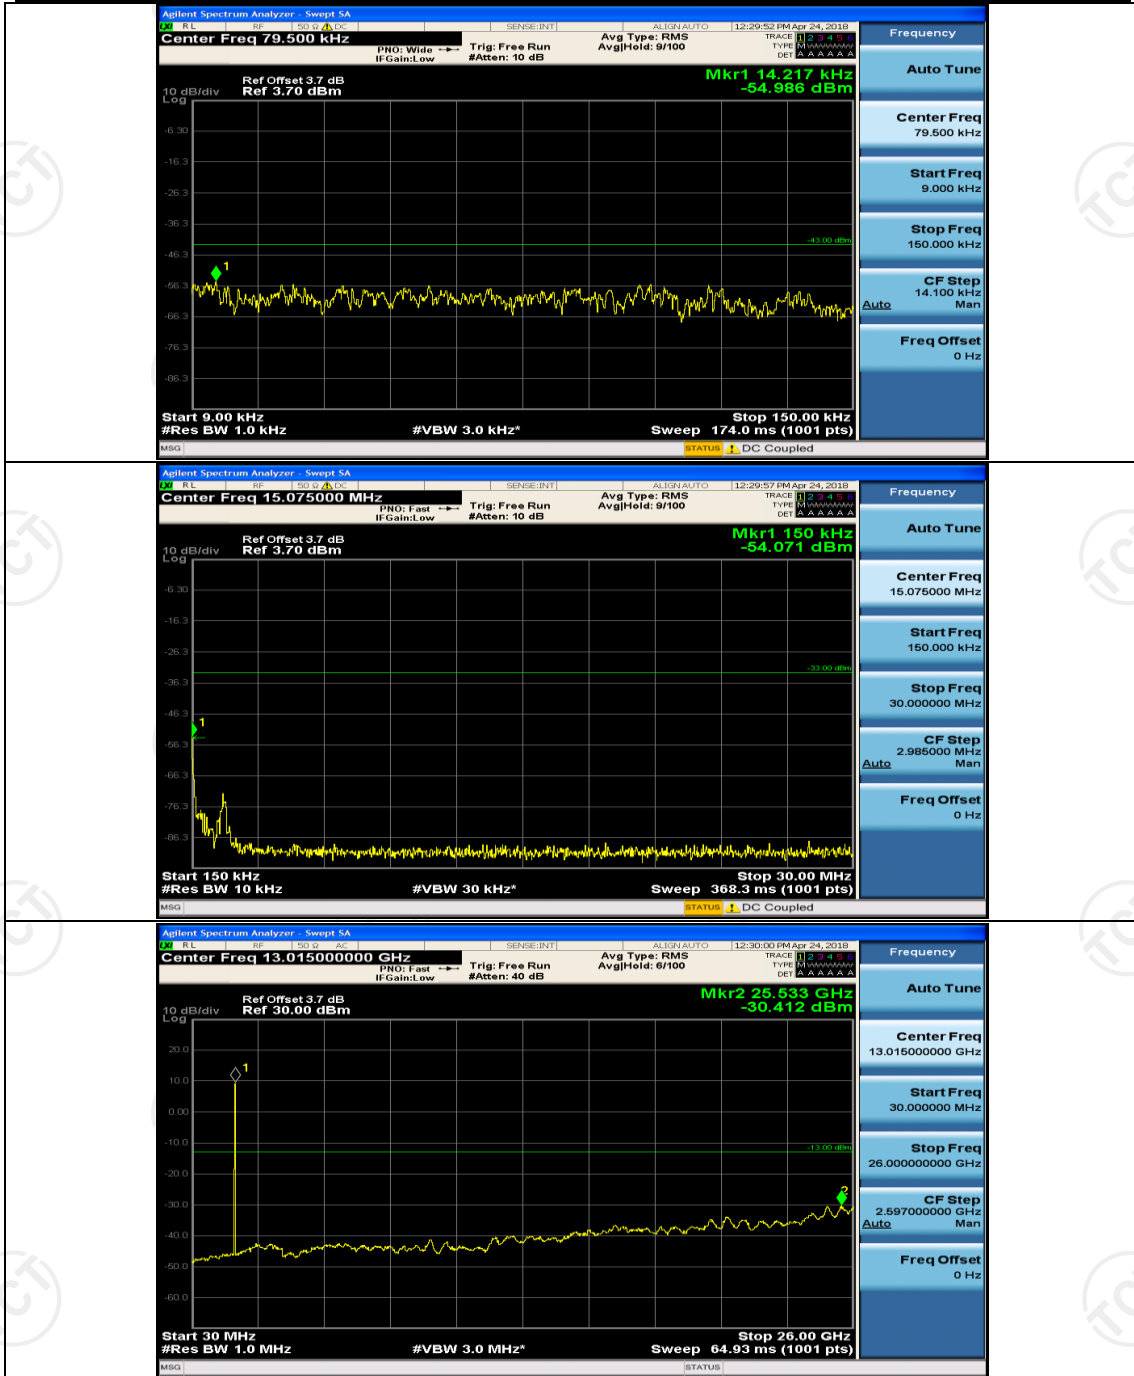

(Channel Bandwidth: 5 MHz)_LCH_16QAM_25RB#0

(Channel Bandwidth: 5 MHz)_HCH_16QAM_25RB#0

Channel Bandwidth: 10 MHz

Channel Bandwidth: 10 MHz_LCH_QPSK_50RB#0

Channel Bandwidth: 10 MHz_HCH_QPSK_50RB#0

Channel Bandwidth: 10 MHz_LCH_16QAM_50RB#0

Channel Bandwidth: 10 MHz_HCH_16QAM_50RB#0

Channel Bandwidth: 15 MHz

(Channel Bandwidth:15 MHz)_LCH_16QAM_75RB#0

(Channel Bandwidth:15 MHz)_HCH_16QAM_75RB#0

Channel Bandwidth: 20 MHz

(Channel Bandwidth:20 MHz)_LCH_QPSK_100RB#0

(Channel Bandwidth:20 MHz)_HCH_QPSK_100RB#0

(Channel Bandwidth:20 MHz)_LCH_16QAM_100RB#0

(Channel Bandwidth:20 MHz)_HCH_16QAM_100RB#0

Appendix E: Conducted Spurious Emission

Test Graphs

Channel Bandwidth: 1.4 MHz

(Channel Bandwidth: 1.4 MHz)_MCH_QPSK_1RB#0

(Channel Bandwidth: 1.4 MHz)_MCH_16QAM_1RB#0

(Channel Bandwidth: 1.4 MHz)_HCH_16QAM_1RB#0

Channel Bandwidth: 3 MHz

(Channel Bandwidth: 3 MHz)_LCH_16QAM_1RB#0