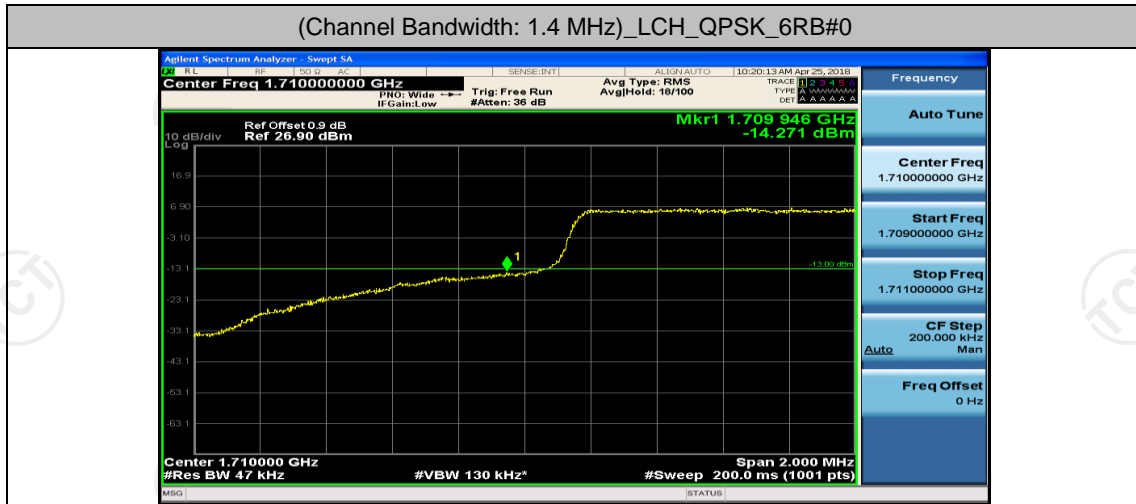

Appendix D: Band Edge

Test Graphs

Channel Bandwidth: 1.4 MHz

Channel Bandwidth: 3 MHz

(Channel Bandwidth: 3 MHz)_HCH_16QAM_15RB#0

Channel Bandwidth: 5 MHz

(Channel Bandwidth: 5 MHz)_LCH_QPSK_25RB#0

(Channel Bandwidth: 5 MHz)_HCH_QPSK_25RB#0