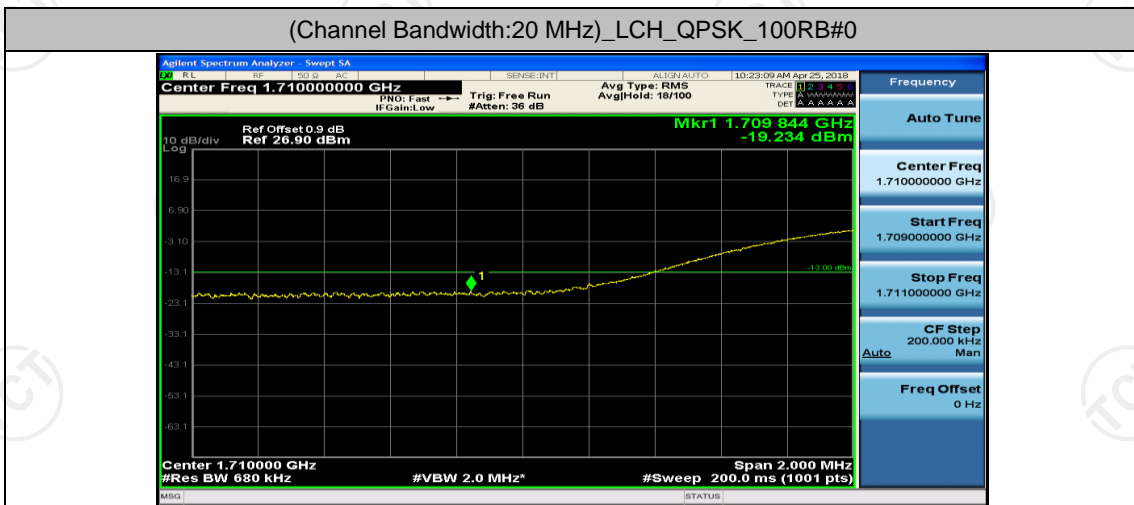

Channel Bandwidth: 10 MHz_HCH_16QAM_50RB#0

Channel Bandwidth: 15 MHz

(Channel Bandwidth:15 MHz)_LCH_16QAM_75RB#0

(Channel Bandwidth:15 MHz)_HCH_16QAM_75RB#0

Channel Bandwidth: 20 MHz

(Channel Bandwidth:20 MHz)_LCH_QPSK_100RB#0