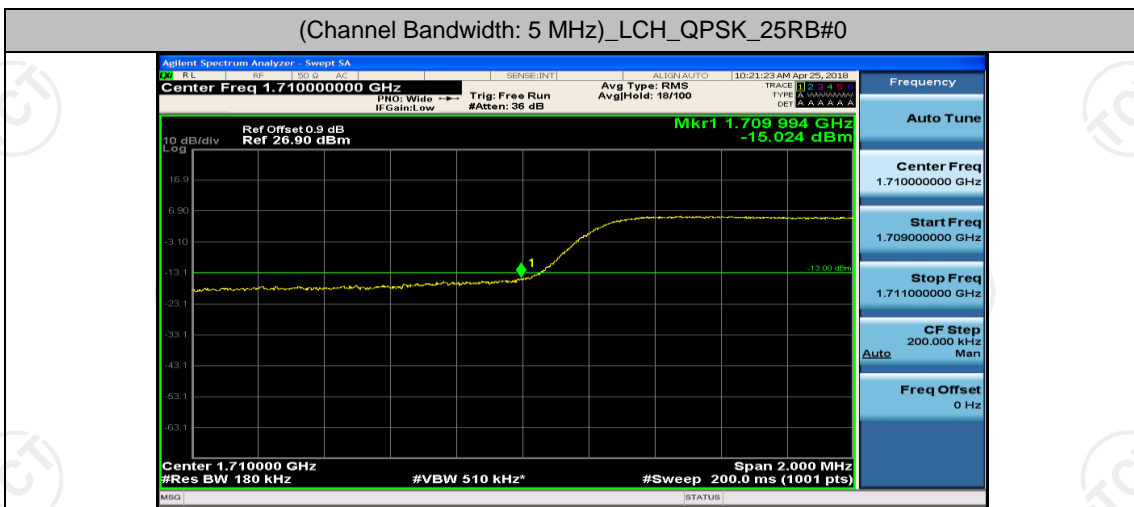

Appendix D: Band Edge

Test Graphs

Channel Bandwidth: 1.4 MHz

Channel Bandwidth: 3 MHz

(Channel Bandwidth: 3 MHz)_HCH_16QAM_15RB#0

Channel Bandwidth: 5 MHz

(Channel Bandwidth: 5 MHz)_LCH_QPSK_25RB#0

(Channel Bandwidth: 5 MHz)_HCH_QPSK_25RB#0

(Channel Bandwidth: 5 MHz)_LCH_16QAM_25RB#0

(Channel Bandwidth: 5 MHz)_HCH_16QAM_25RB#0

Channel Bandwidth: 10 MHz

Channel Bandwidth: 10 MHz_LCH_QPSK_50RB#0

Channel Bandwidth: 10 MHz_HCH_QPSK_50RB#0

Channel Bandwidth: 10 MHz_LCH_16QAM_50RB#0