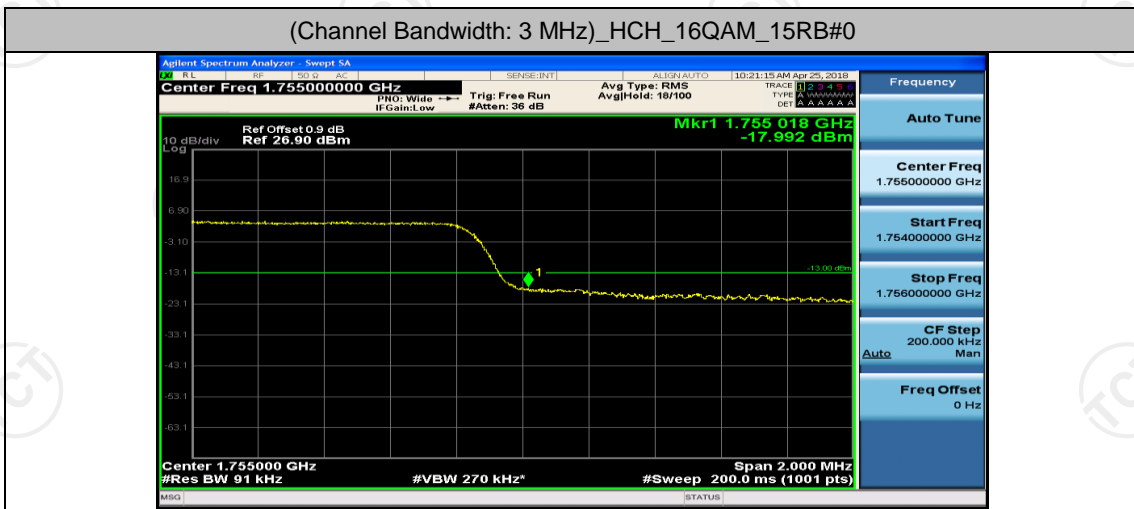

Appendix D: Band Edge

Test Graphs

Channel Bandwidth: 1.4 MHz

Channel Bandwidth: 3 MHz

(Channel Bandwidth: 3 MHz)_HCH_16QAM_15RB#0

Channel Bandwidth: 5 MHz

(Channel Bandwidth: 5 MHz)_LCH_QPSK_25RB#0

(Channel Bandwidth: 5 MHz)_HCH_QPSK_25RB#0

(Channel Bandwidth: 5 MHz)_LCH_16QAM_25RB#0

(Channel Bandwidth: 5 MHz)_HCH_16QAM_25RB#0

Channel Bandwidth: 10 MHz

Channel Bandwidth: 10 MHz_LCH_QPSK_50RB#0

Channel Bandwidth: 10 MHz_HCH_QPSK_50RB#0

Channel Bandwidth: 10 MHz_LCH_16QAM_50RB#0