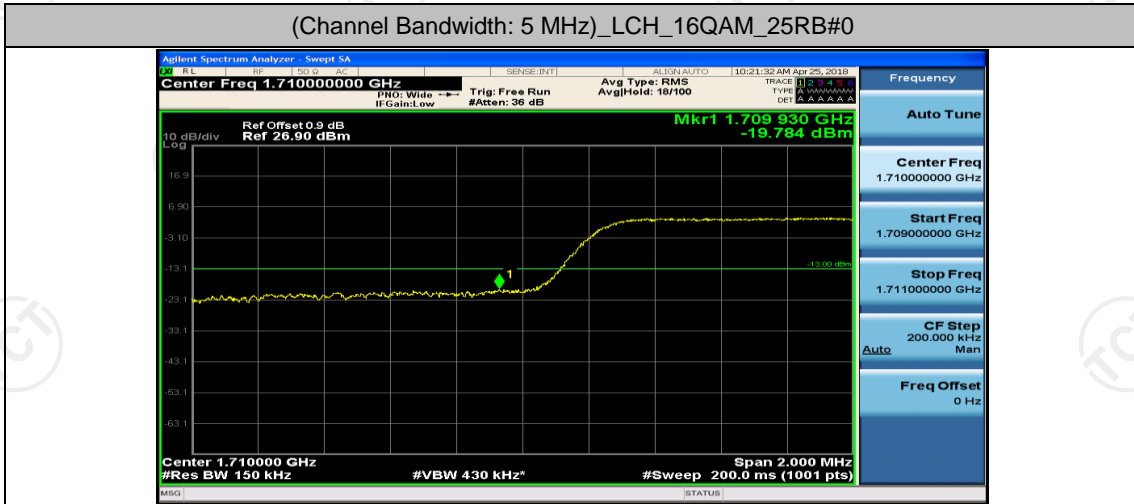

Appendix D: Band Edge

Test Graphs

Channel Bandwidth: 1.4 MHz

Channel Bandwidth: 3 MHz

(Channel Bandwidth: 3 MHz)_HCH_16QAM_15RB#0

Channel Bandwidth: 5 MHz

(Channel Bandwidth: 5 MHz)_LCH_QPSK_25RB#0

(Channel Bandwidth: 5 MHz)_HCH_QPSK_25RB#0

(Channel Bandwidth: 5 MHz)_LCH_16QAM_25RB#0

(Channel Bandwidth: 5 MHz)_HCH_16QAM_25RB#0

Channel Bandwidth: 10 MHz

Channel Bandwidth: 10 MHz_LCH_QPSK_50RB#0

Channel Bandwidth: 10 MHz_HCH_QPSK_50RB#0

Channel Bandwidth: 10 MHz_LCH_16QAM_50RB#0