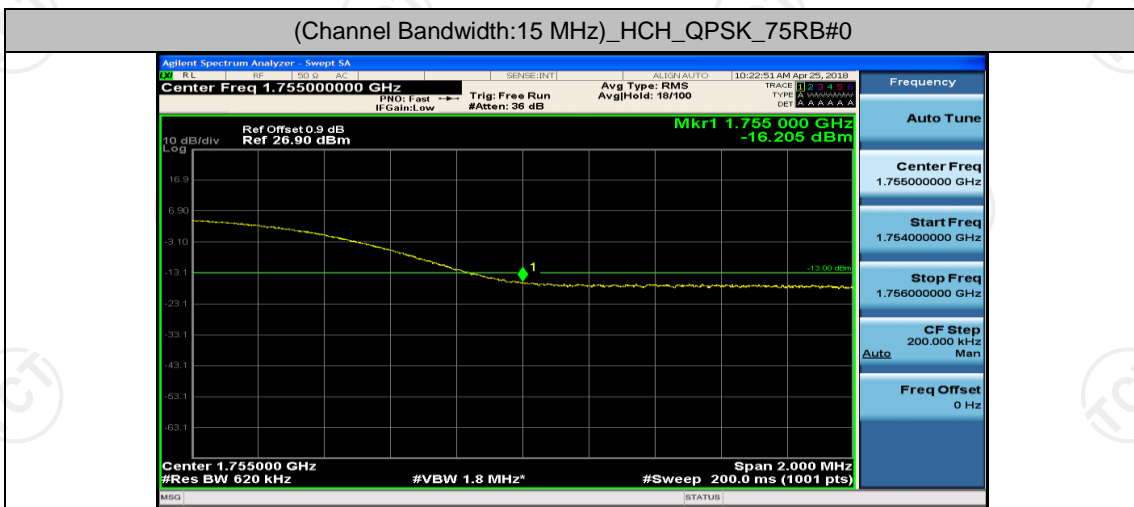

Channel Bandwidth: 15 MHz