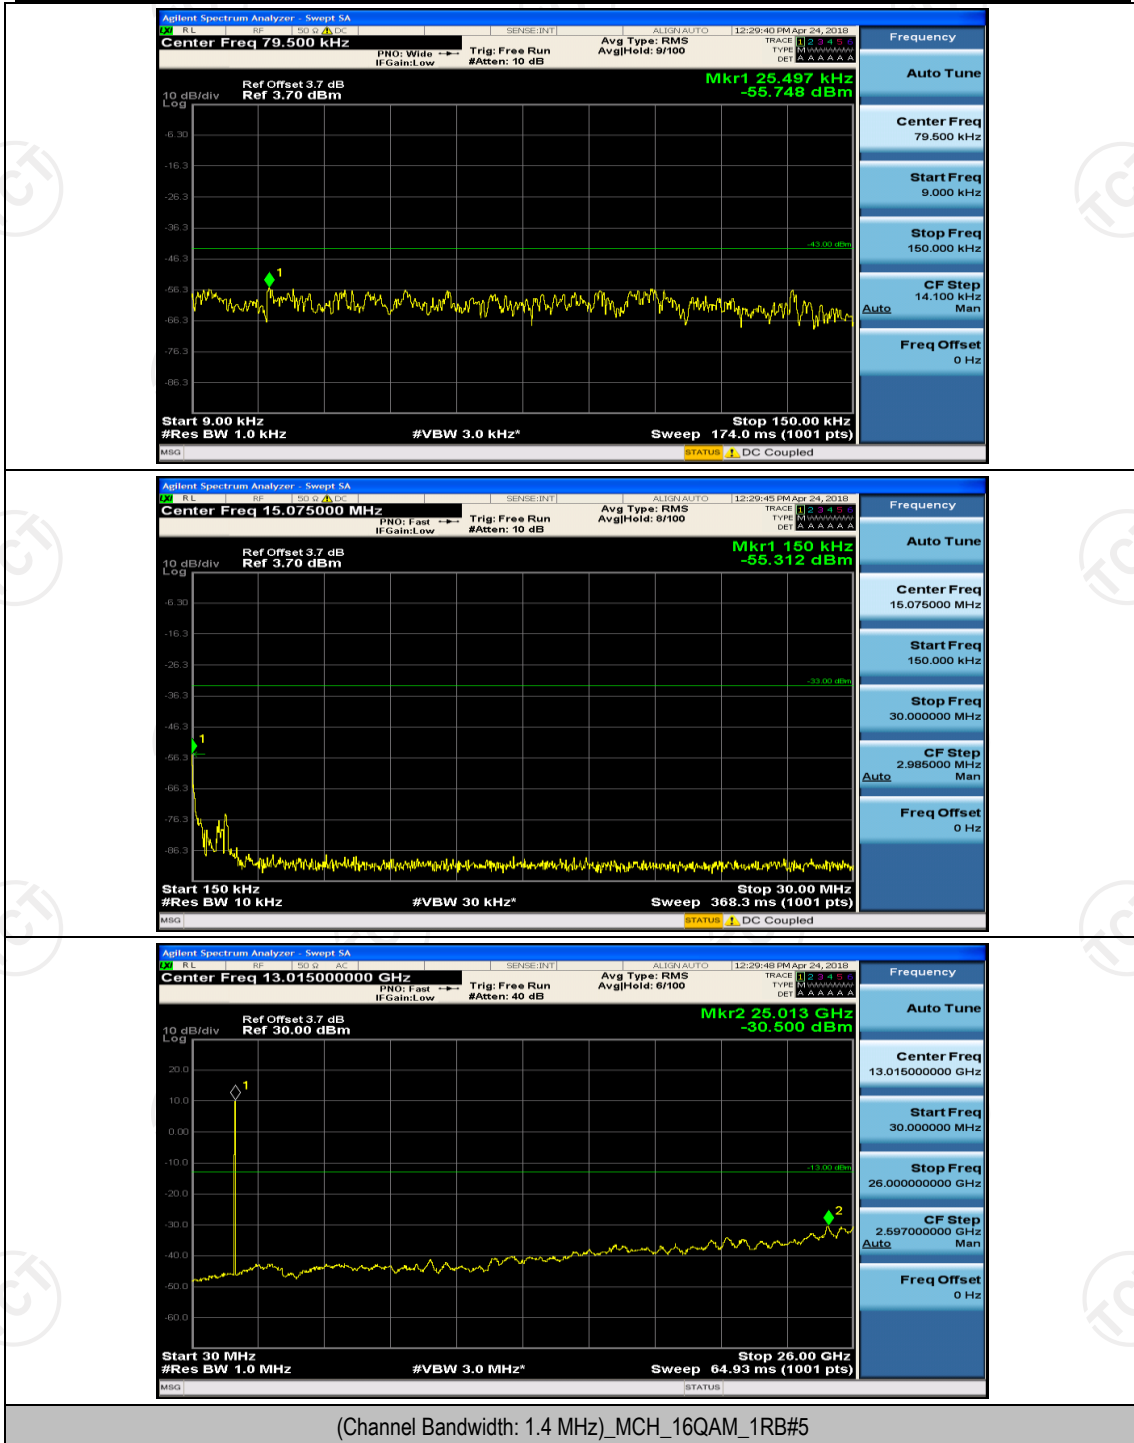

(Channel Bandwidth:20 MHz)_HCH_QPSK_100RB#0

(Channel Bandwidth:20 MHz)_LCH_16QAM_100RB#0

(Channel Bandwidth:20 MHz)_HCH_16QAM_100RB#0

Appendix E: Conducted Spurious Emission

Test Graphs

Channel Bandwidth: 1.4 MHz

(Channel Bandwidth: 1.4 MHz)_MCH_QPSK_1RB#0

(Channel Bandwidth: 1.4 MHz)_MCH_16QAM_1RB#0

(Channel Bandwidth: 1.4 MHz)_HCH_16QAM_1RB#0

Channel Bandwidth: 3 MHz

(Channel Bandwidth: 3 MHz)_LCH_16QAM_1RB#0