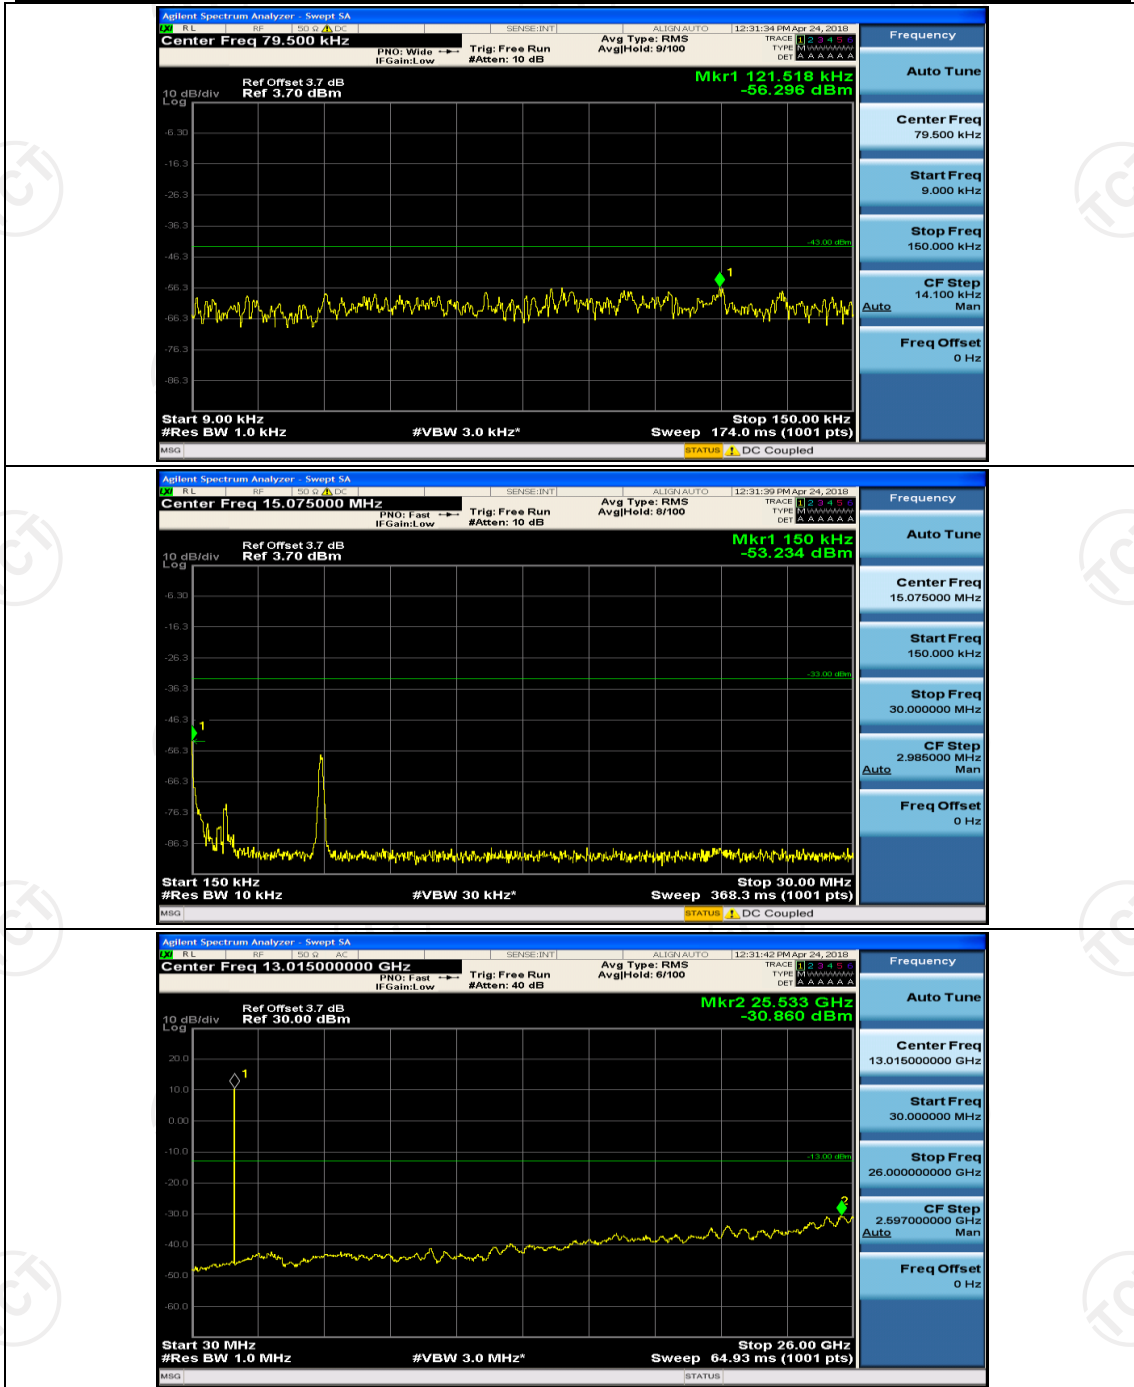

(Channel Bandwidth: 5 MHz)_LCH_16QAM_25RB#0

(Channel Bandwidth: 5 MHz)_HCH_16QAM_25RB#0

Channel Bandwidth: 10 MHz

Channel Bandwidth: 10 MHz_LCH_QPSK_50RB#0

Channel Bandwidth: 10 MHz_HCH_QPSK_50RB#0

Channel Bandwidth: 10 MHz_LCH_16QAM_50RB#0

Channel Bandwidth: 10 MHz_HCH_16QAM_50RB#0

Channel Bandwidth: 15 MHz

(Channel Bandwidth:15 MHz)_LCH_16QAM_75RB#0

(Channel Bandwidth:15 MHz)_HCH_16QAM_75RB#0

Channel Bandwidth: 20 MHz

(Channel Bandwidth:20 MHz)_LCH_QPSK_100RB#0

(Channel Bandwidth:20 MHz)_HCH_QPSK_100RB#0

(Channel Bandwidth:20 MHz)_LCH_16QAM_100RB#0

(Channel Bandwidth:20 MHz)_HCH_16QAM_100RB#0

Appendix E: Conducted Spurious Emission

Test Graphs

Channel Bandwidth: 1.4 MHz

(Channel Bandwidth: 1.4 MHz)_MCH_QPSK_1RB#0

(Channel Bandwidth: 1.4 MHz)_MCH_16QAM_1RB#0

(Channel Bandwidth: 1.4 MHz)_HCH_16QAM_1RB#0

Channel Bandwidth: 3 MHz

(Channel Bandwidth: 3 MHz)_LCH_16QAM_1RB#0