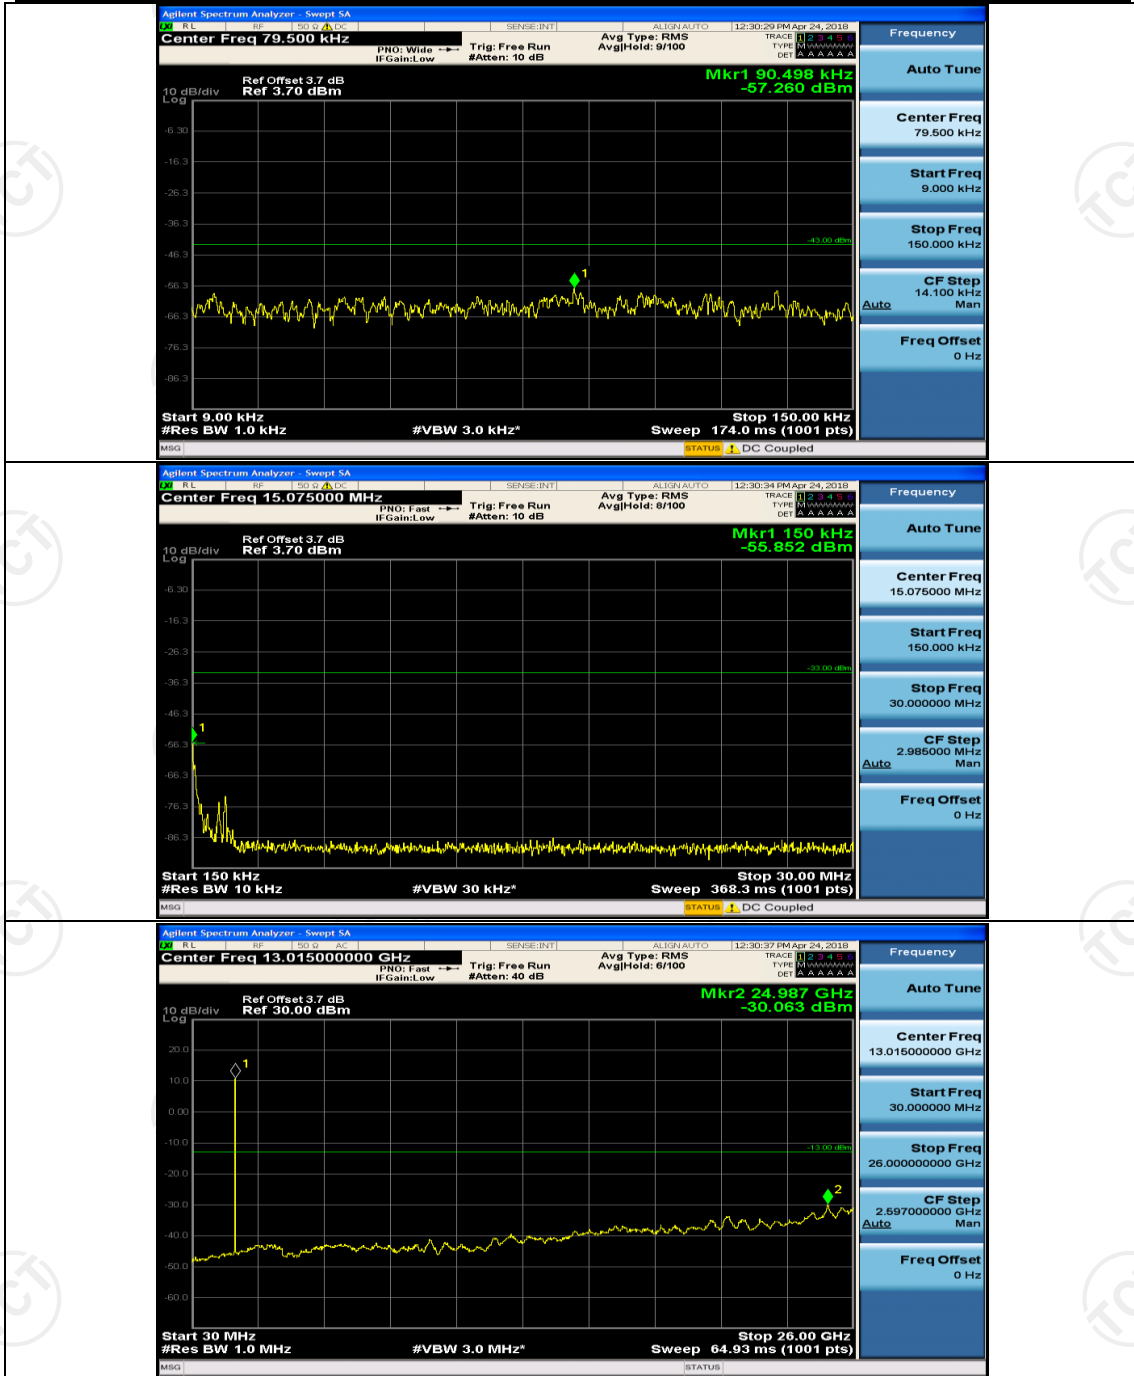

Channel Bandwidth: 10 MHz_HCH_16QAM_50RB#0

Channel Bandwidth: 15 MHz

(Channel Bandwidth:15 MHz)_LCH_16QAM_75RB#0

(Channel Bandwidth:15 MHz)_HCH_16QAM_75RB#0

Channel Bandwidth: 20 MHz

(Channel Bandwidth:20 MHz)_LCH_QPSK_100RB#0

(Channel Bandwidth:20 MHz)_HCH_QPSK_100RB#0

(Channel Bandwidth:20 MHz)_LCH_16QAM_100RB#0

(Channel Bandwidth:20 MHz)_HCH_16QAM_100RB#0

Appendix E: Conducted Spurious Emission

Test Graphs

Channel Bandwidth: 1.4 MHz

(Channel Bandwidth: 1.4 MHz)_MCH_QPSK_1RB#0

(Channel Bandwidth: 1.4 MHz)_MCH_16QAM_1RB#0

(Channel Bandwidth: 1.4 MHz)_HCH_16QAM_1RB#0

Channel Bandwidth: 3 MHz

(Channel Bandwidth: 3 MHz)_LCH_16QAM_1RB#0