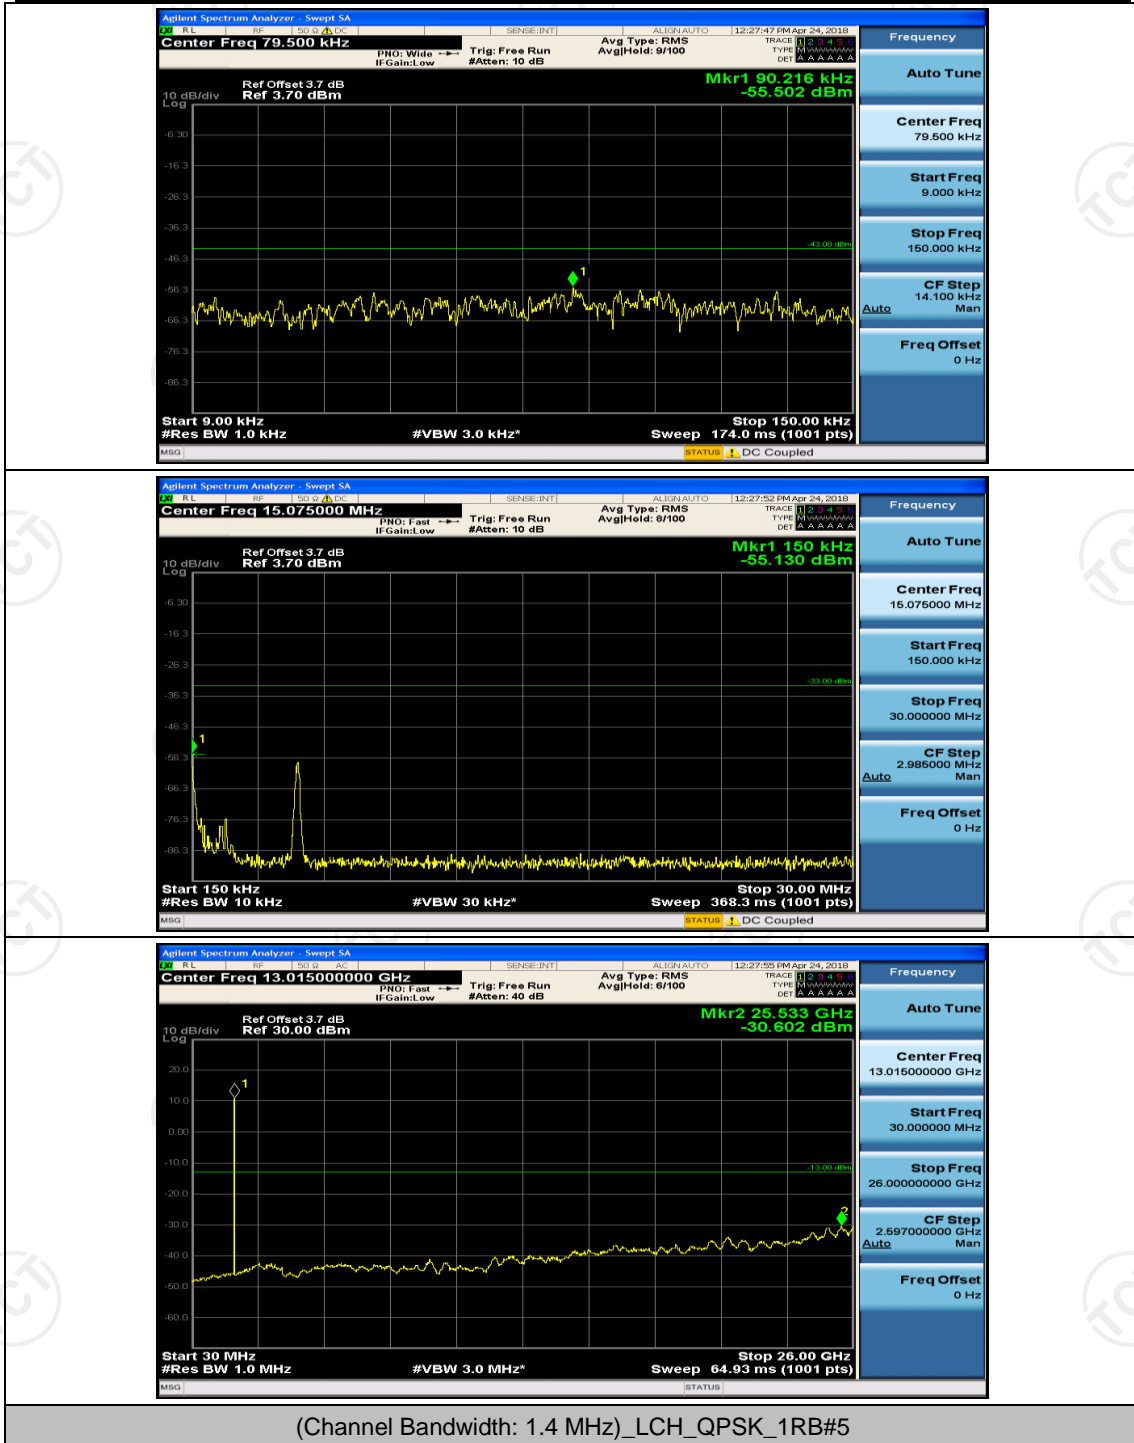

(Channel Bandwidth:20 MHz)_HCH_QPSK_100RB#0

(Channel Bandwidth:20 MHz)_LCH_16QAM_100RB#0

(Channel Bandwidth:20 MHz)_HCH_16QAM_100RB#0

Appendix E: Conducted Spurious Emission

Test Graphs

Channel Bandwidth: 1.4 MHz