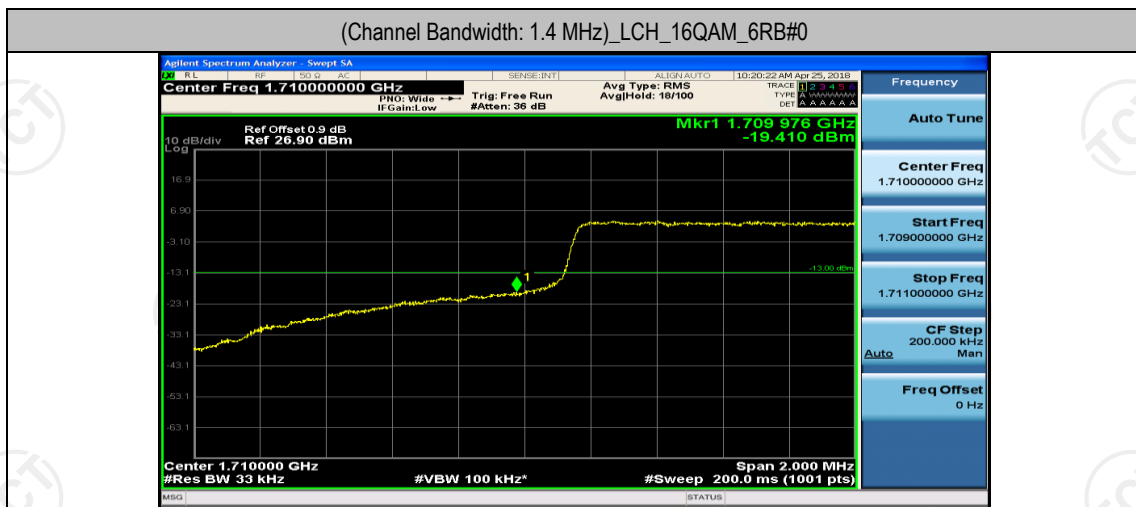

Appendix D: Band Edge

Test Graphs

Channel Bandwidth: 1.4 MHz

Channel Bandwidth: 3 MHz

(Channel Bandwidth: 3 MHz)_HCH_16QAM_15RB#0

Channel Bandwidth: 5 MHz

(Channel Bandwidth: 5 MHz)_LCH_QPSK_25RB#0

(Channel Bandwidth: 5 MHz)_HCH_QPSK_25RB#0

(Channel Bandwidth: 5 MHz)_LCH_16QAM_25RB#0

(Channel Bandwidth: 5 MHz)_HCH_16QAM_25RB#0

Channel Bandwidth: 10 MHz

Channel Bandwidth: 10 MHz_LCH_QPSK_50RB#0

Channel Bandwidth: 10 MHz_HCH_QPSK_50RB#0

Channel Bandwidth: 10 MHz_LCH_16QAM_50RB#0