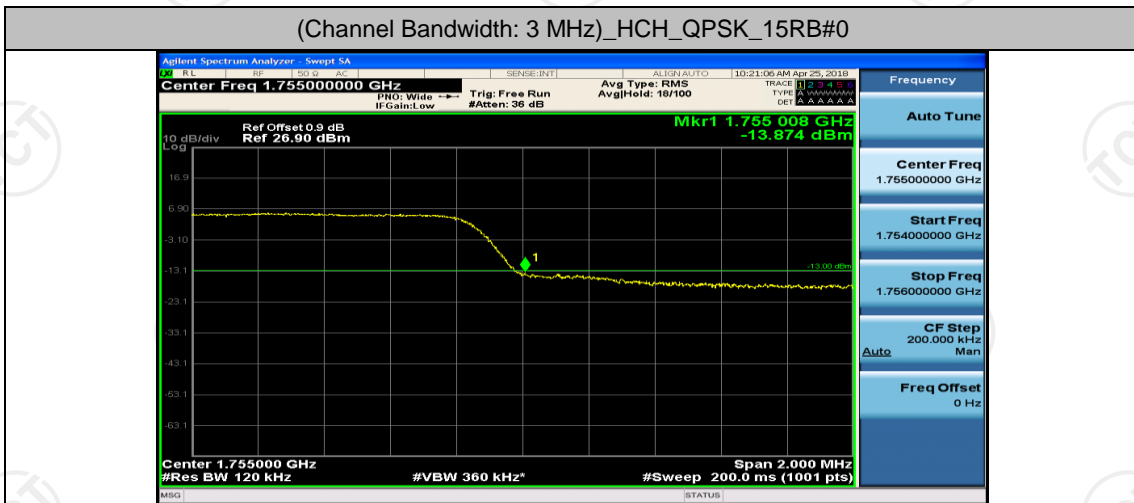

Appendix D: Band Edge

Test Graphs

Channel Bandwidth: 1.4 MHz

Channel Bandwidth: 3 MHz

(Channel Bandwidth: 3 MHz)_HCH_16QAM_15RB#0

Channel Bandwidth: 5 MHz

(Channel Bandwidth: 5 MHz)_LCH_QPSK_25RB#0

(Channel Bandwidth: 5 MHz)_HCH_QPSK_25RB#0