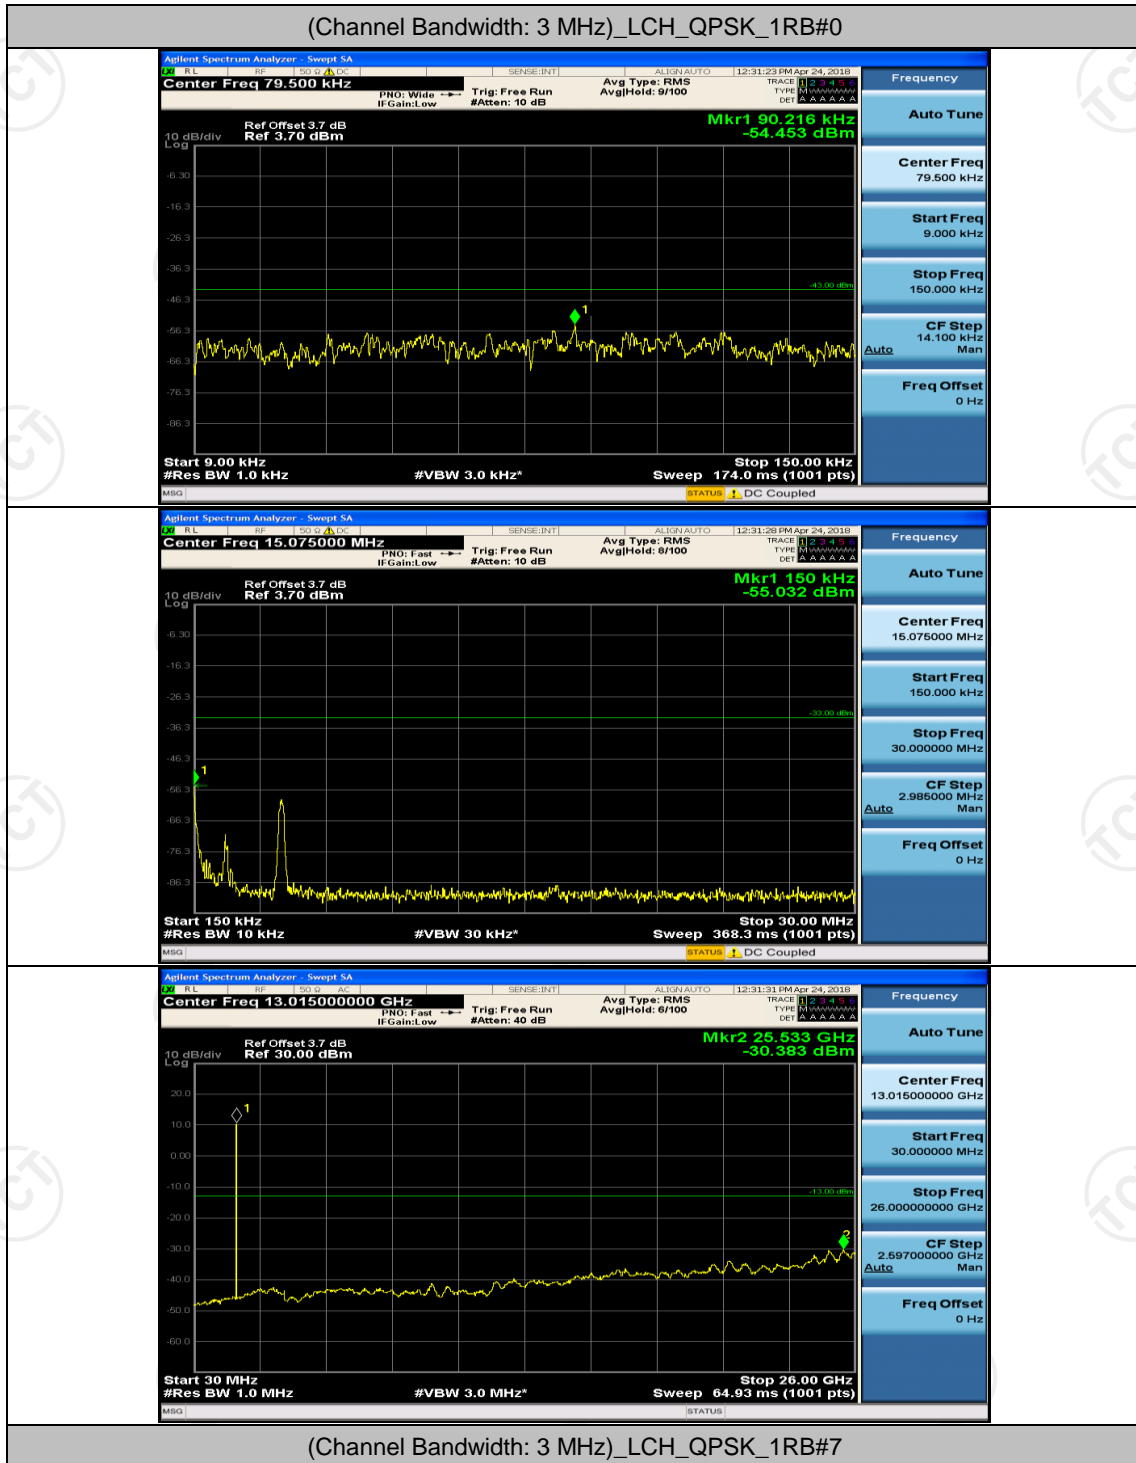

(Channel Bandwidth:20 MHz)_HCH_QPSK_100RB#0

(Channel Bandwidth:20 MHz)_LCH_16QAM_100RB#0

(Channel Bandwidth:20 MHz)_HCH_16QAM_100RB#0

Appendix E: Conducted Spurious Emission

Test Graphs

Channel Bandwidth: 1.4 MHz

(Channel Bandwidth: 1.4 MHz)_MCH_QPSK_1RB#0

(Channel Bandwidth: 1.4 MHz)_MCH_16QAM_1RB#0

(Channel Bandwidth: 1.4 MHz)_HCH_16QAM_1RB#0

Channel Bandwidth: 3 MHz

(Channel Bandwidth: 3 MHz)_LCH_16QAM_1RB#0