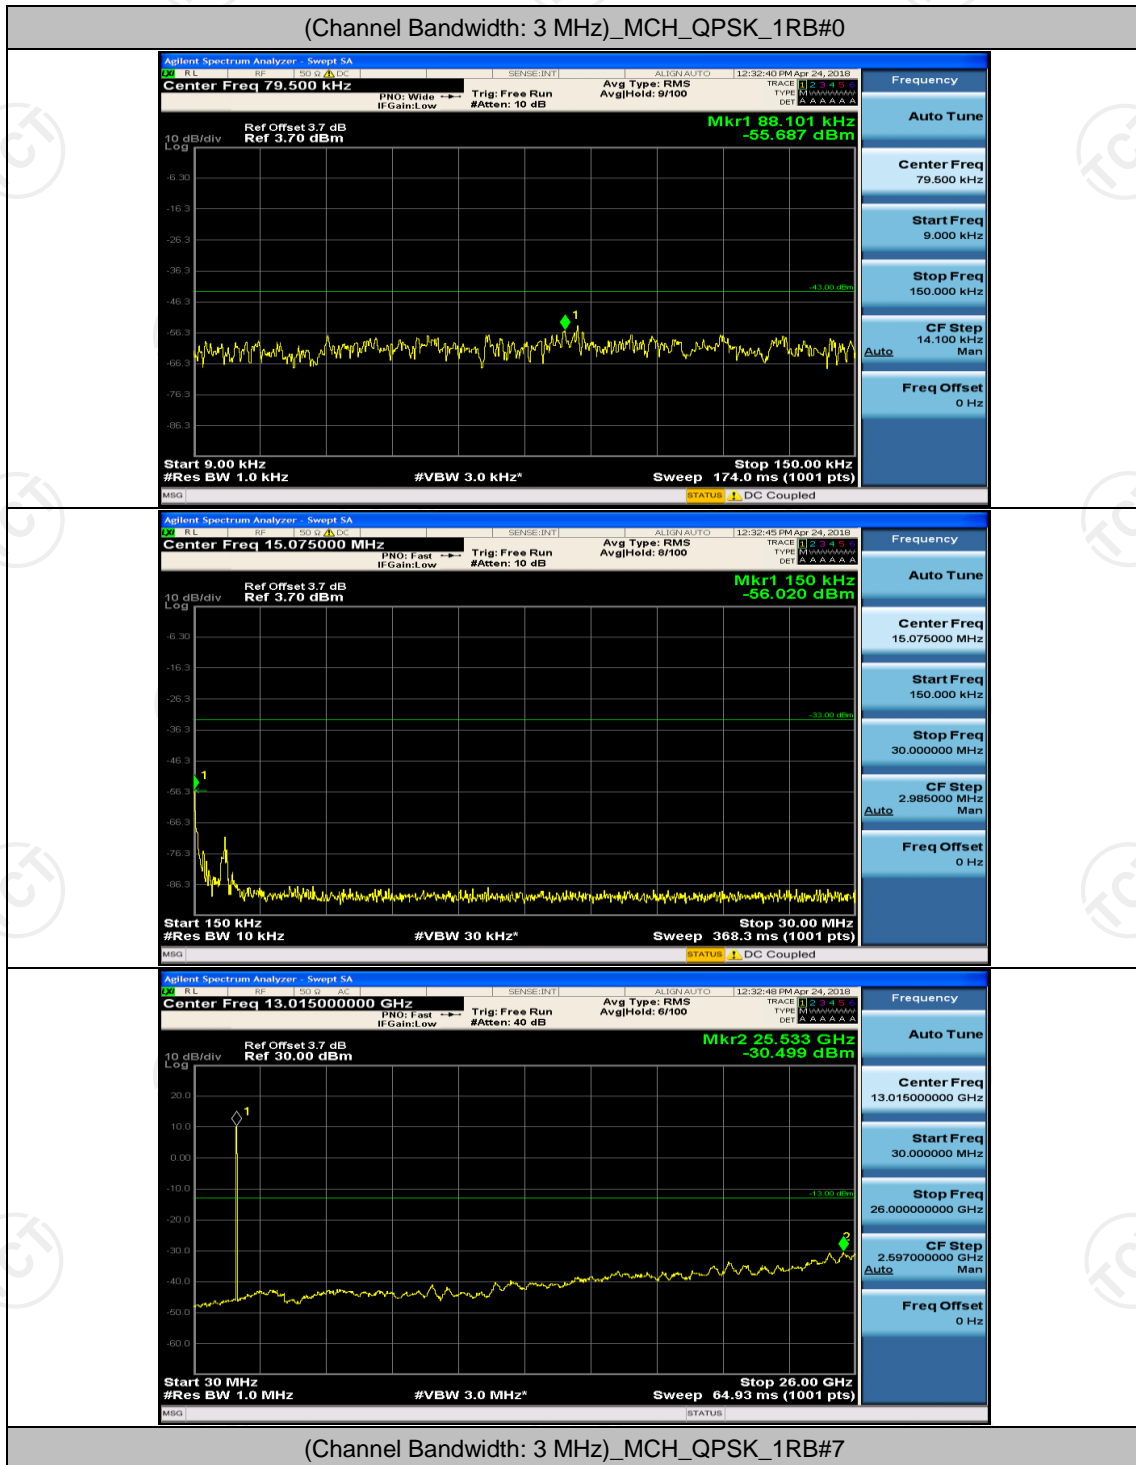

(Channel Bandwidth:20 MHz)_HCH_QPSK_100RB#0

(Channel Bandwidth:20 MHz)_LCH_16QAM_100RB#0

(Channel Bandwidth:20 MHz)_HCH_16QAM_100RB#0

Appendix E: Conducted Spurious Emission

Test Graphs

Channel Bandwidth: 1.4 MHz

(Channel Bandwidth: 1.4 MHz)_MCH_QPSK_1RB#0

(Channel Bandwidth: 1.4 MHz)_MCH_16QAM_1RB#0

(Channel Bandwidth: 1.4 MHz)_HCH_16QAM_1RB#0

Channel Bandwidth: 3 MHz

(Channel Bandwidth: 3 MHz)_LCH_16QAM_1RB#0