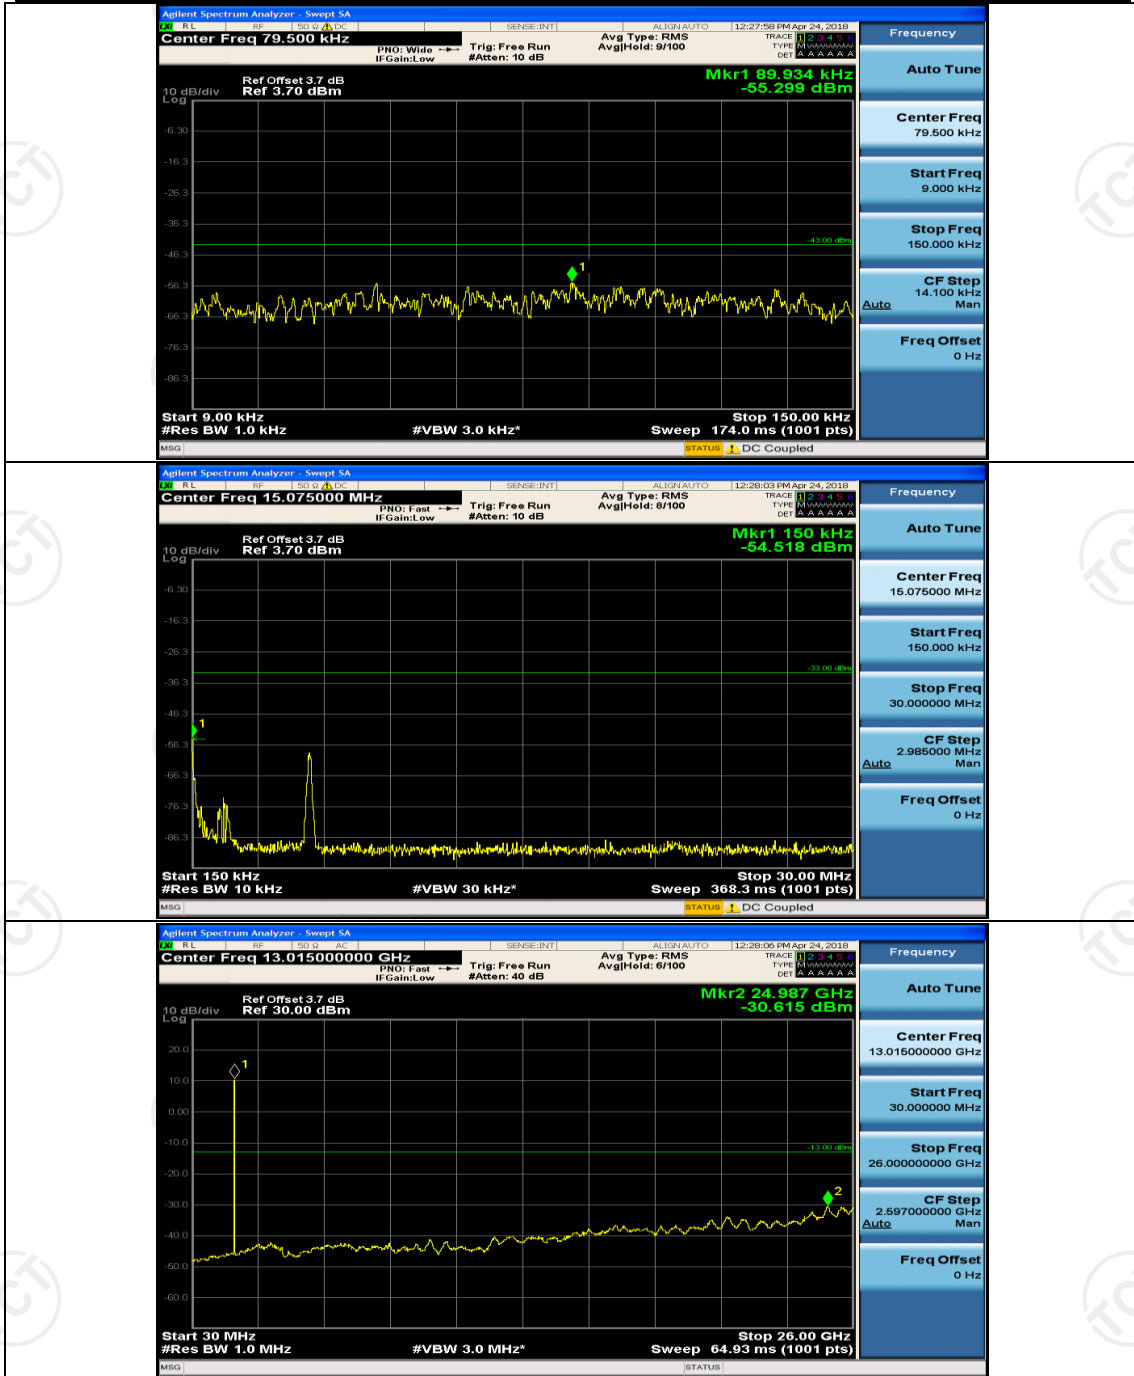

Channel Bandwidth: 10 MHz_HCH_16QAM_50RB#0

Channel Bandwidth: 15 MHz

(Channel Bandwidth:15 MHz)_LCH_16QAM_75RB#0

(Channel Bandwidth:15 MHz)_HCH_16QAM_75RB#0

Channel Bandwidth: 20 MHz

(Channel Bandwidth:20 MHz)_LCH_QPSK_100RB#0

(Channel Bandwidth:20 MHz)_HCH_QPSK_100RB#0

(Channel Bandwidth:20 MHz)_LCH_16QAM_100RB#0

(Channel Bandwidth:20 MHz)_HCH_16QAM_100RB#0

Appendix E: Conducted Spurious Emission

Test Graphs

Channel Bandwidth: 1.4 MHz

(Channel Bandwidth: 1.4 MHz)_MCH_QPSK_1RB#0

(Channel Bandwidth: 1.4 MHz)_MCH_16QAM_1RB#0

(Channel Bandwidth: 1.4 MHz)_HCH_16QAM_1RB#0

Channel Bandwidth: 3 MHz

(Channel Bandwidth: 3 MHz)_LCH_16QAM_1RB#0