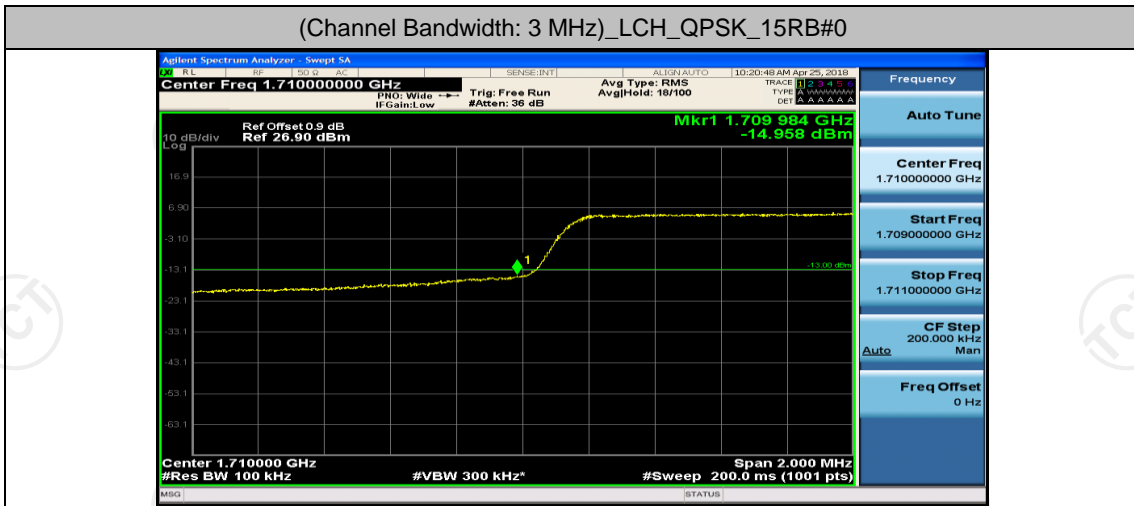

Appendix D: Band Edge

Test Graphs

Channel Bandwidth: 1.4 MHz

Channel Bandwidth: 3 MHz

(Channel Bandwidth: 3 MHz)_HCH_16QAM_15RB#0

Channel Bandwidth: 5 MHz

(Channel Bandwidth: 5 MHz)_LCH_QPSK_25RB#0

(Channel Bandwidth: 5 MHz)_HCH_QPSK_25RB#0