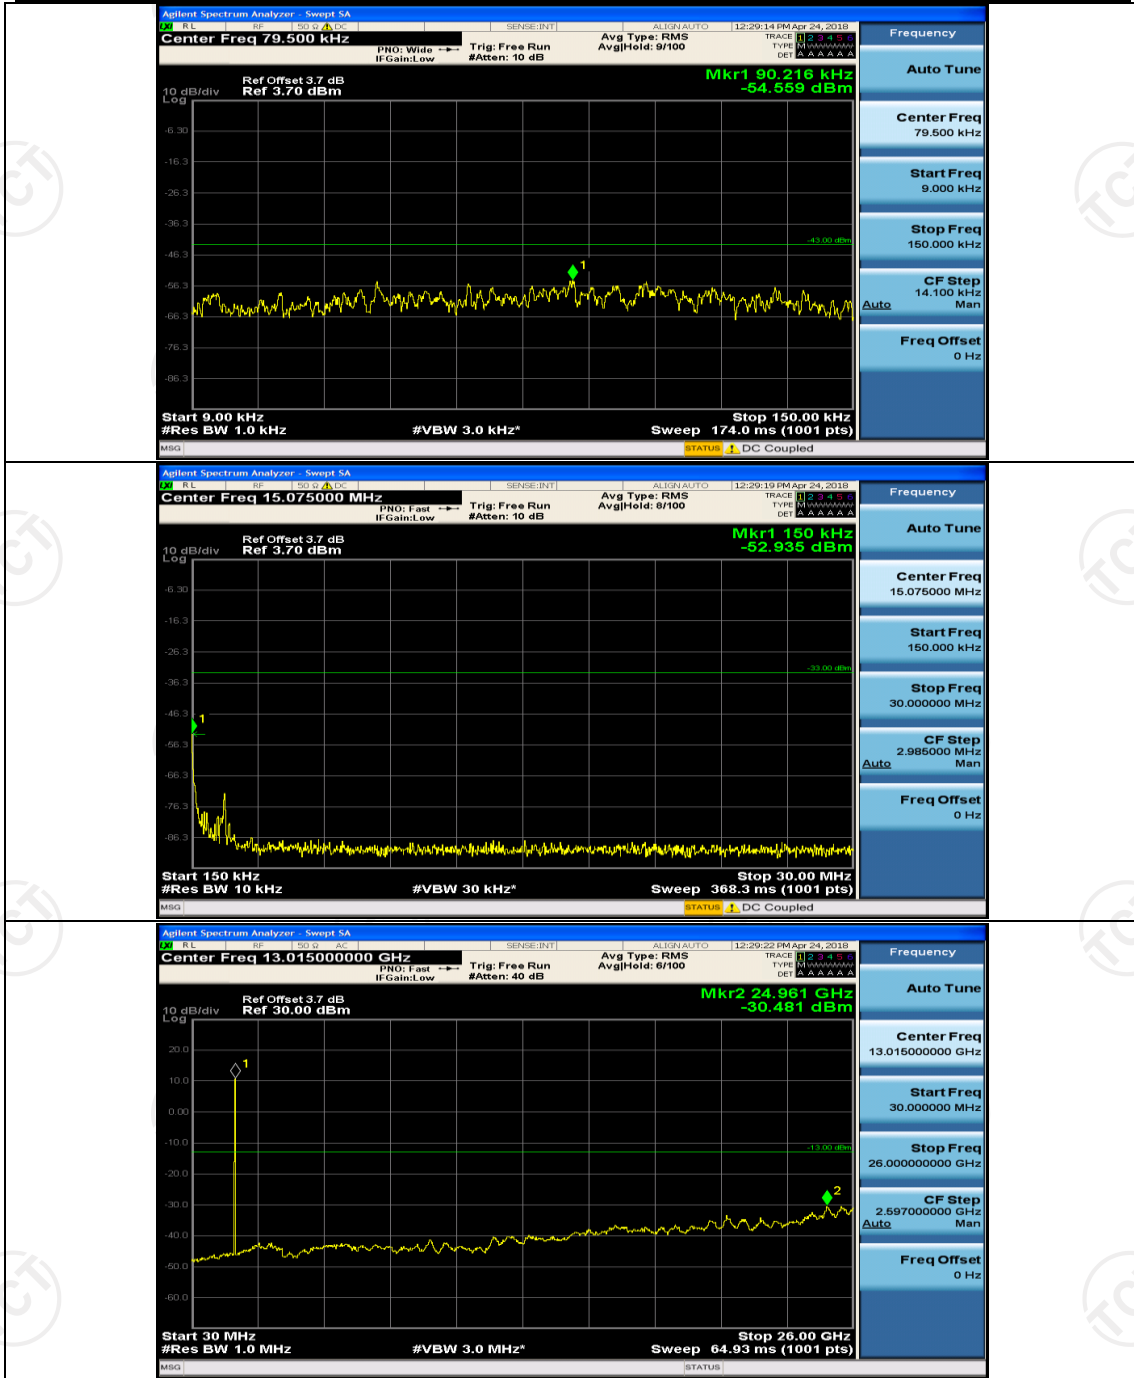

Channel Bandwidth: 10 MHz_HCH_16QAM_50RB#0

Channel Bandwidth: 15 MHz

(Channel Bandwidth:15 MHz)_LCH_16QAM_75RB#0

(Channel Bandwidth:15 MHz)_HCH_16QAM_75RB#0

Channel Bandwidth: 20 MHz

(Channel Bandwidth:20 MHz)_LCH_QPSK_100RB#0

(Channel Bandwidth:20 MHz)_HCH_QPSK_100RB#0

(Channel Bandwidth:20 MHz)_LCH_16QAM_100RB#0

(Channel Bandwidth:20 MHz)_HCH_16QAM_100RB#0

Appendix E: Conducted Spurious Emission

Test Graphs

Channel Bandwidth: 1.4 MHz

(Channel Bandwidth: 1.4 MHz)_MCH_QPSK_1RB#0

(Channel Bandwidth: 1.4 MHz)_MCH_16QAM_1RB#0

(Channel Bandwidth: 1.4 MHz)_HCH_16QAM_1RB#0

Channel Bandwidth: 3 MHz

(Channel Bandwidth: 3 MHz)_LCH_16QAM_1RB#0