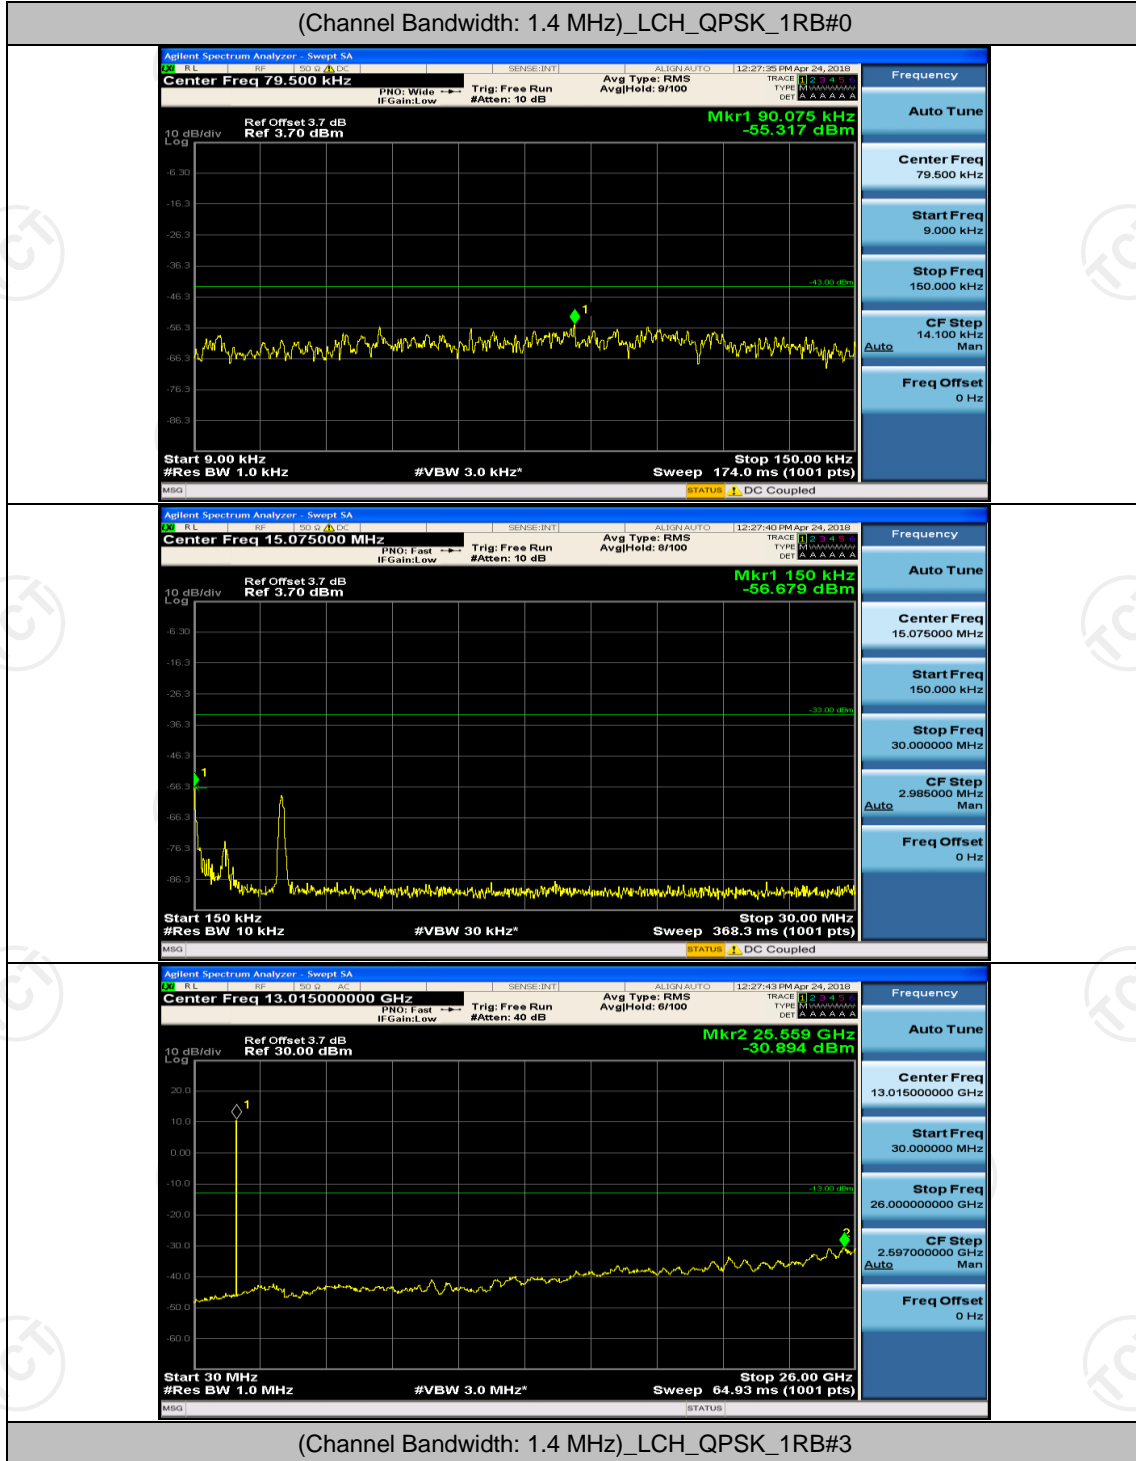

Channel Bandwidth: 10 MHz_HCH_16QAM_50RB#0

Channel Bandwidth: 15 MHz

(Channel Bandwidth:15 MHz)_LCH_16QAM_75RB#0

(Channel Bandwidth:15 MHz)_HCH_16QAM_75RB#0

Channel Bandwidth: 20 MHz

(Channel Bandwidth:20 MHz)_LCH_QPSK_100RB#0

(Channel Bandwidth:20 MHz)_HCH_QPSK_100RB#0

(Channel Bandwidth:20 MHz)_LCH_16QAM_100RB#0

(Channel Bandwidth:20 MHz)_HCH_16QAM_100RB#0

Appendix E: Conducted Spurious Emission

Test Graphs

Channel Bandwidth: 1.4 MHz