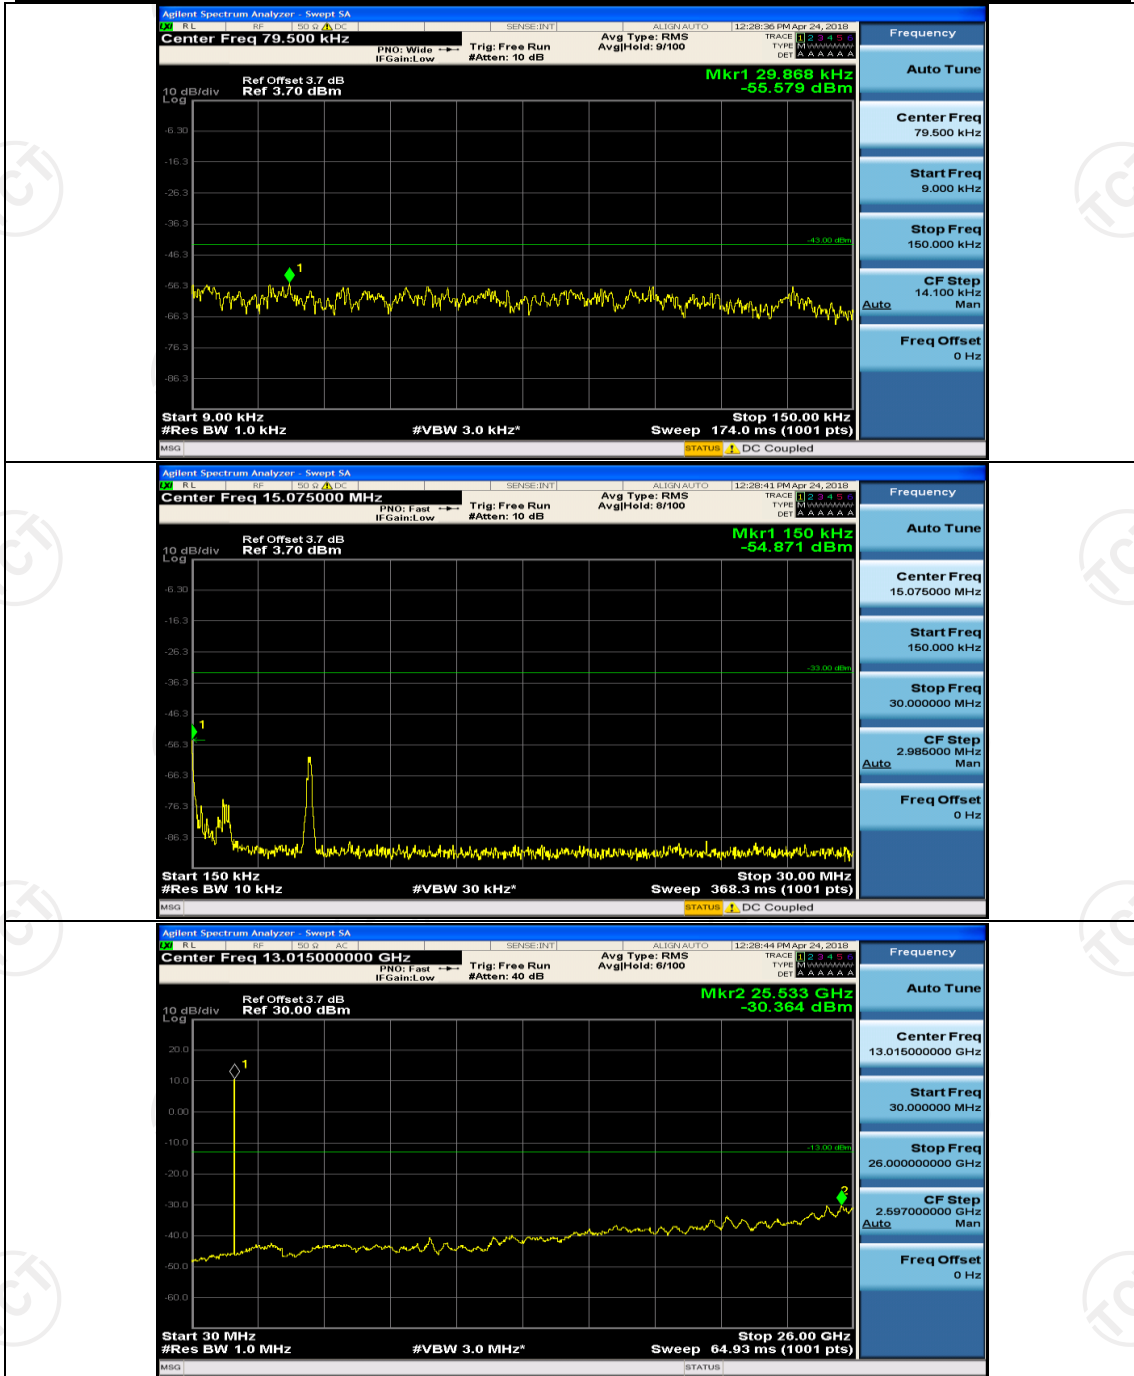

Channel Bandwidth: 10 MHz_HCH_16QAM_50RB#0

Channel Bandwidth: 15 MHz

(Channel Bandwidth:15 MHz)_LCH_16QAM_75RB#0

(Channel Bandwidth:15 MHz)_HCH_16QAM_75RB#0

Channel Bandwidth: 20 MHz

(Channel Bandwidth:20 MHz)_LCH_QPSK_100RB#0

(Channel Bandwidth:20 MHz)_HCH_QPSK_100RB#0

(Channel Bandwidth:20 MHz)_LCH_16QAM_100RB#0

(Channel Bandwidth:20 MHz)_HCH_16QAM_100RB#0

Appendix E: Conducted Spurious Emission

Test Graphs

Channel Bandwidth: 1.4 MHz

(Channel Bandwidth: 1.4 MHz)_MCH_QPSK_1RB#0

(Channel Bandwidth: 1.4 MHz)_MCH_16QAM_1RB#0

(Channel Bandwidth: 1.4 MHz)_HCH_16QAM_1RB#0

Channel Bandwidth: 3 MHz

(Channel Bandwidth: 3 MHz)_LCH_16QAM_1RB#0