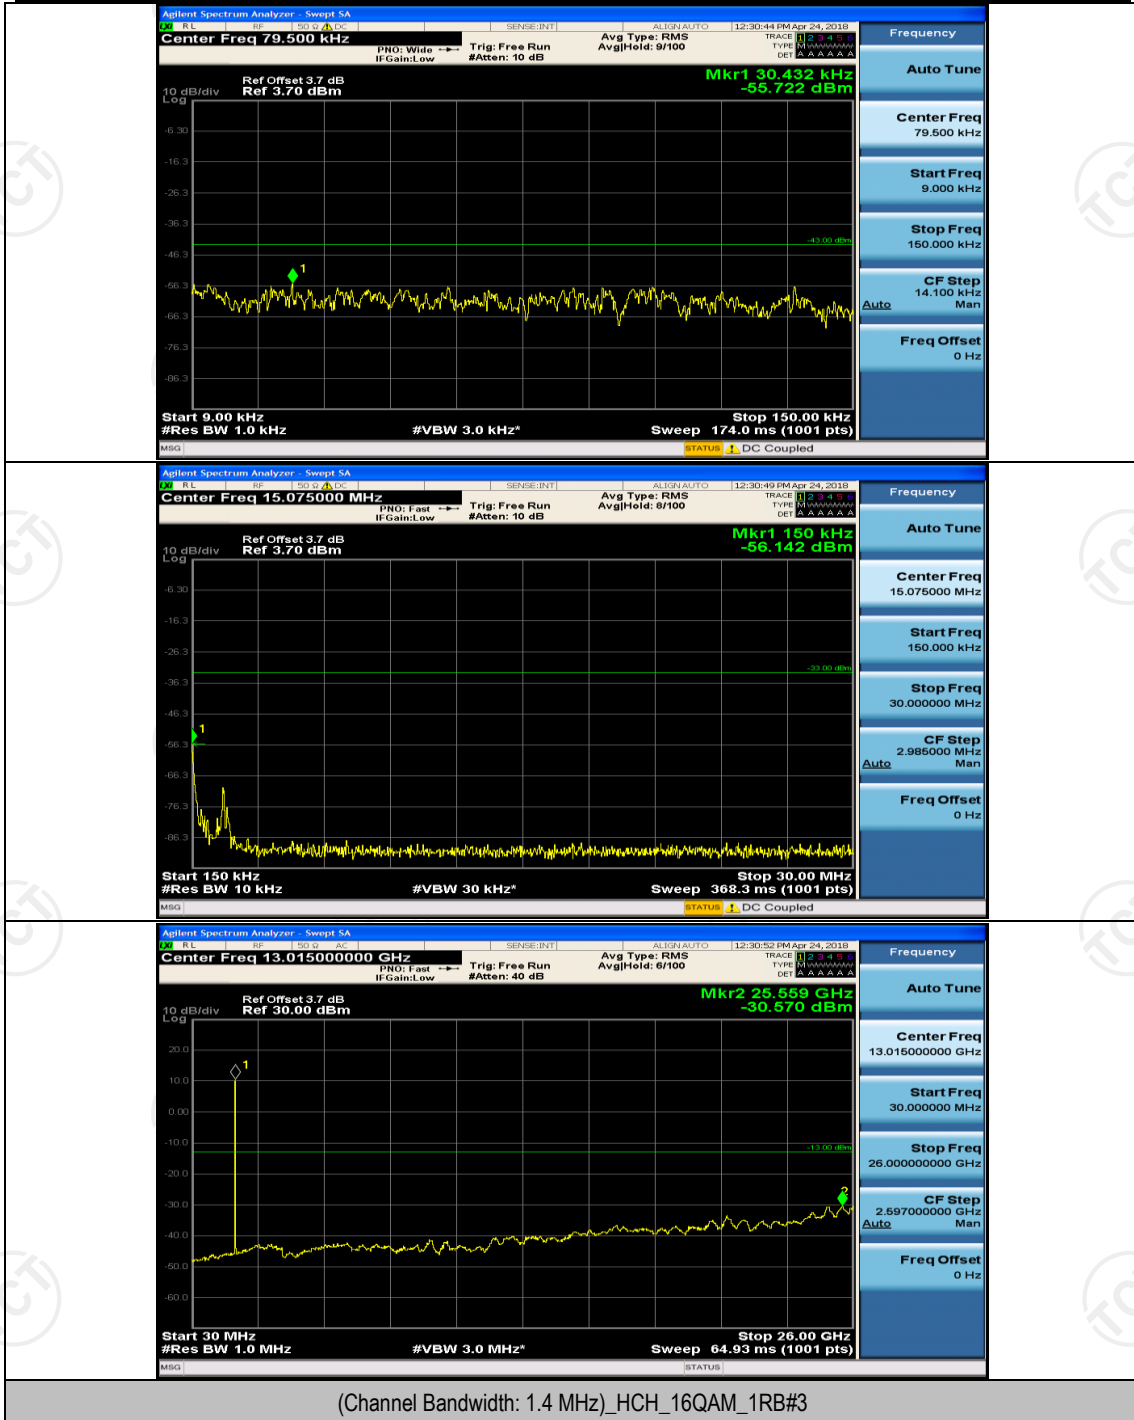

Channel Bandwidth: 10 MHz_HCH_16QAM_50RB#0

Channel Bandwidth: 15 MHz

(Channel Bandwidth:15 MHz)_LCH_16QAM_75RB#0

(Channel Bandwidth:15 MHz)_HCH_16QAM_75RB#0

Channel Bandwidth: 20 MHz

(Channel Bandwidth:20 MHz)_LCH_QPSK_100RB#0

(Channel Bandwidth:20 MHz)_HCH_QPSK_100RB#0

(Channel Bandwidth:20 MHz)_LCH_16QAM_100RB#0

(Channel Bandwidth:20 MHz)_HCH_16QAM_100RB#0

Appendix E: Conducted Spurious Emission

Test Graphs

Channel Bandwidth: 1.4 MHz

(Channel Bandwidth: 1.4 MHz)_MCH_QPSK_1RB#0

(Channel Bandwidth: 1.4 MHz)_MCH_16QAM_1RB#0

(Channel Bandwidth: 1.4 MHz)_HCH_16QAM_1RB#0

Channel Bandwidth: 3 MHz

(Channel Bandwidth: 3 MHz)_LCH_16QAM_1RB#0