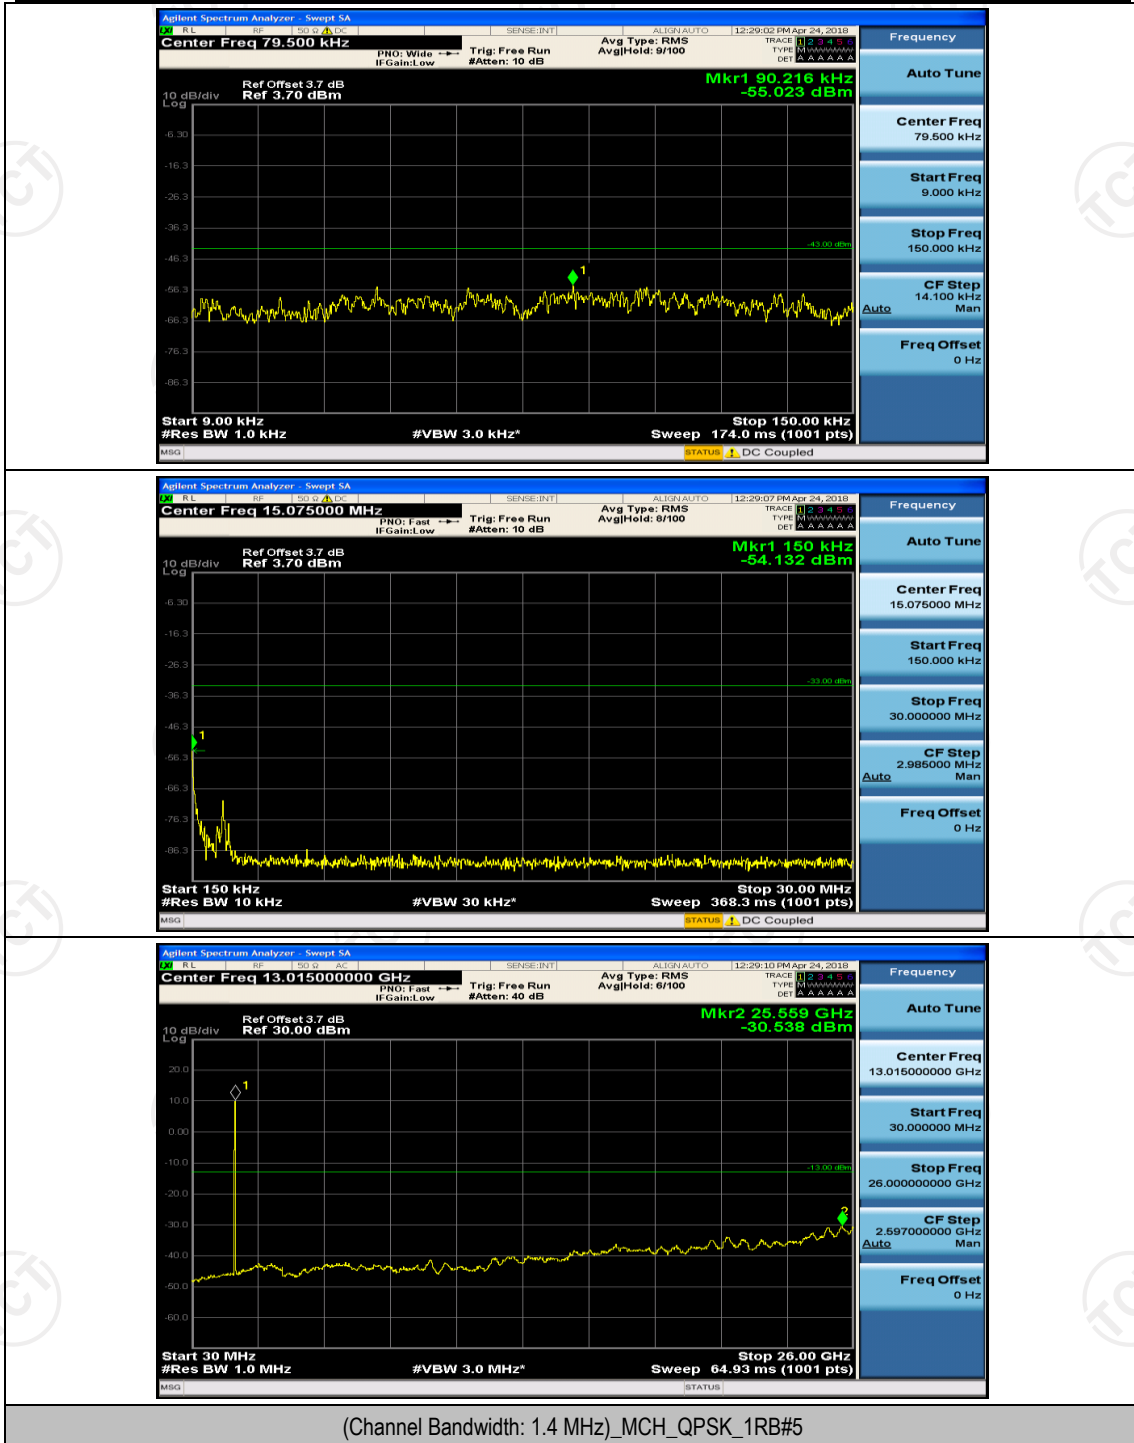

Channel Bandwidth: 10 MHz_HCH_16QAM_50RB#0

Channel Bandwidth: 15 MHz

(Channel Bandwidth:15 MHz)_LCH_16QAM_75RB#0

(Channel Bandwidth:15 MHz)_HCH_16QAM_75RB#0

Channel Bandwidth: 20 MHz

(Channel Bandwidth:20 MHz)_LCH_QPSK_100RB#0

(Channel Bandwidth:20 MHz)_HCH_QPSK_100RB#0

(Channel Bandwidth:20 MHz)_LCH_16QAM_100RB#0

(Channel Bandwidth:20 MHz)_HCH_16QAM_100RB#0

Appendix E: Conducted Spurious Emission

Test Graphs

Channel Bandwidth: 1.4 MHz

(Channel Bandwidth: 1.4 MHz)_MCH_QPSK_1RB#0

(Channel Bandwidth: 1.4 MHz)_MCH_16QAM_1RB#0

(Channel Bandwidth: 1.4 MHz)_HCH_16QAM_1RB#0

Channel Bandwidth: 3 MHz

(Channel Bandwidth: 3 MHz)_LCH_16QAM_1RB#0