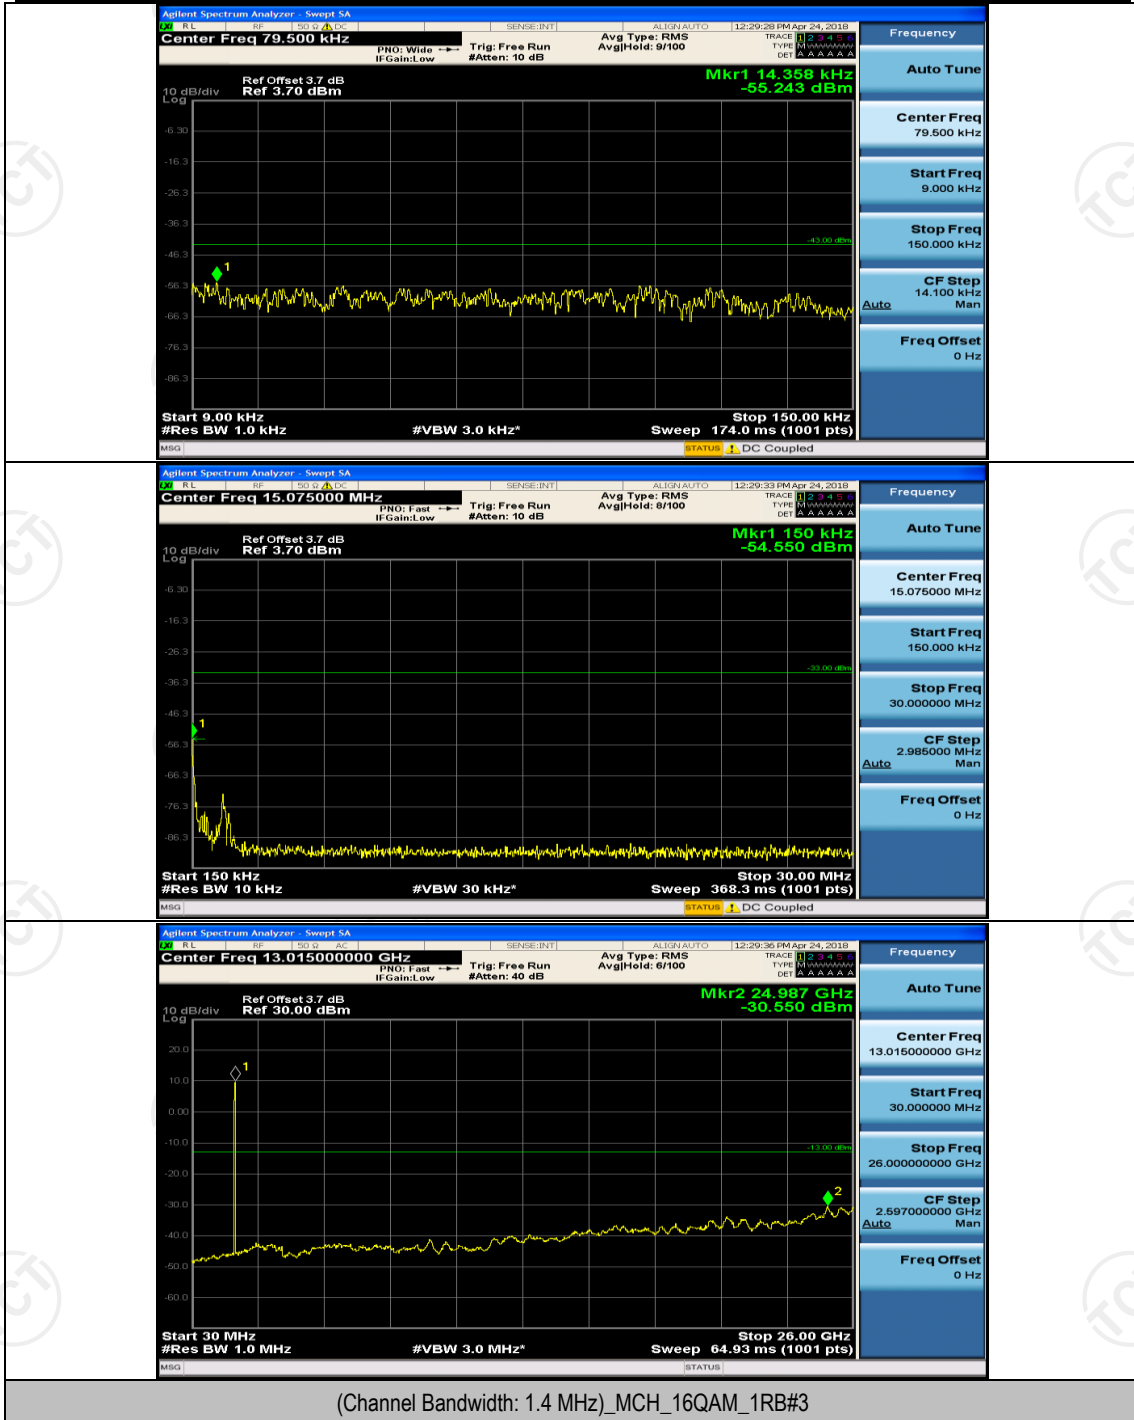

(Channel Bandwidth:20 MHz)_HCH_QPSK_100RB#0

(Channel Bandwidth:20 MHz)_LCH_16QAM_100RB#0

(Channel Bandwidth:20 MHz)_HCH_16QAM_100RB#0

Appendix E: Conducted Spurious Emission

Test Graphs

Channel Bandwidth: 1.4 MHz

(Channel Bandwidth: 1.4 MHz)_MCH_QPSK_1RB#0

(Channel Bandwidth: 1.4 MHz)_MCH_16QAM_1RB#0

(Channel Bandwidth: 1.4 MHz)_HCH_16QAM_1RB#0

Channel Bandwidth: 3 MHz

(Channel Bandwidth: 3 MHz)_LCH_16QAM_1RB#0