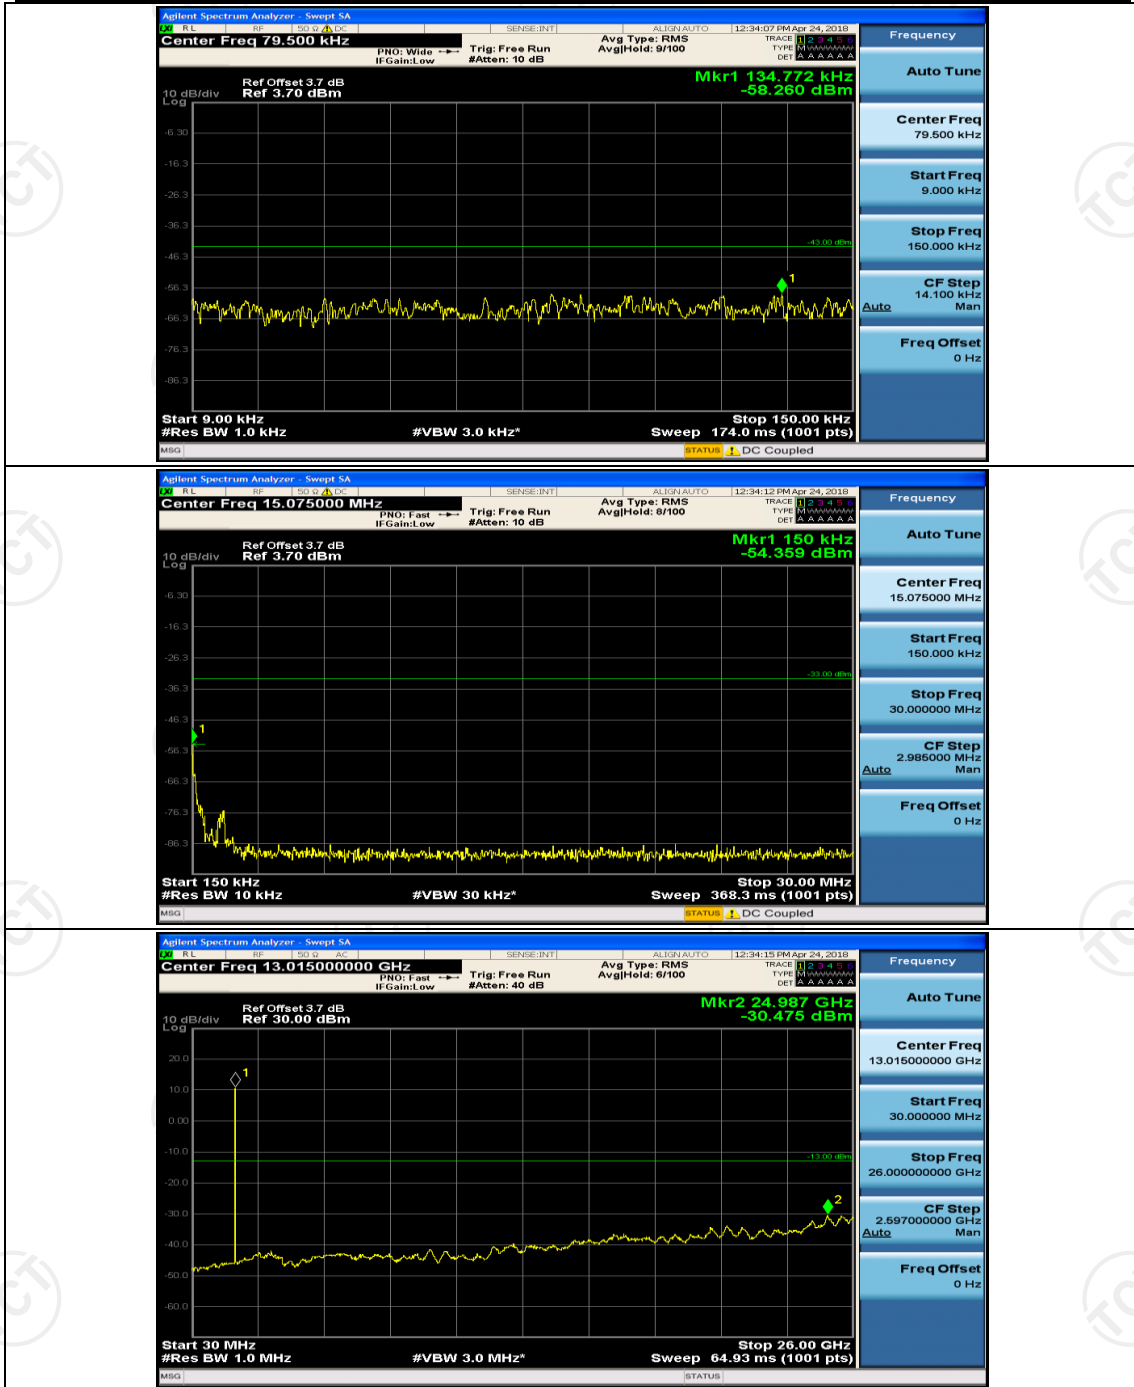

(Channel Bandwidth: 5 MHz)_LCH_16QAM_25RB#0

(Channel Bandwidth: 5 MHz)_HCH_16QAM_25RB#0

Channel Bandwidth: 10 MHz

Channel Bandwidth: 10 MHz_LCH_QPSK_50RB#0

Channel Bandwidth: 10 MHz_HCH_QPSK_50RB#0

Channel Bandwidth: 10 MHz_LCH_16QAM_50RB#0

Channel Bandwidth: 10 MHz_HCH_16QAM_50RB#0

Channel Bandwidth: 15 MHz

(Channel Bandwidth:15 MHz)_LCH_16QAM_75RB#0

(Channel Bandwidth:15 MHz)_HCH_16QAM_75RB#0

Channel Bandwidth: 20 MHz

(Channel Bandwidth:20 MHz)_LCH_QPSK_100RB#0

(Channel Bandwidth:20 MHz)_HCH_QPSK_100RB#0

(Channel Bandwidth:20 MHz)_LCH_16QAM_100RB#0

(Channel Bandwidth:20 MHz)_HCH_16QAM_100RB#0

Appendix E: Conducted Spurious Emission

Test Graphs

Channel Bandwidth: 1.4 MHz

(Channel Bandwidth: 1.4 MHz)_MCH_QPSK_1RB#0

(Channel Bandwidth: 1.4 MHz)_MCH_16QAM_1RB#0

(Channel Bandwidth: 1.4 MHz)_HCH_16QAM_1RB#0

Channel Bandwidth: 3 MHz

(Channel Bandwidth: 3 MHz)_LCH_16QAM_1RB#0