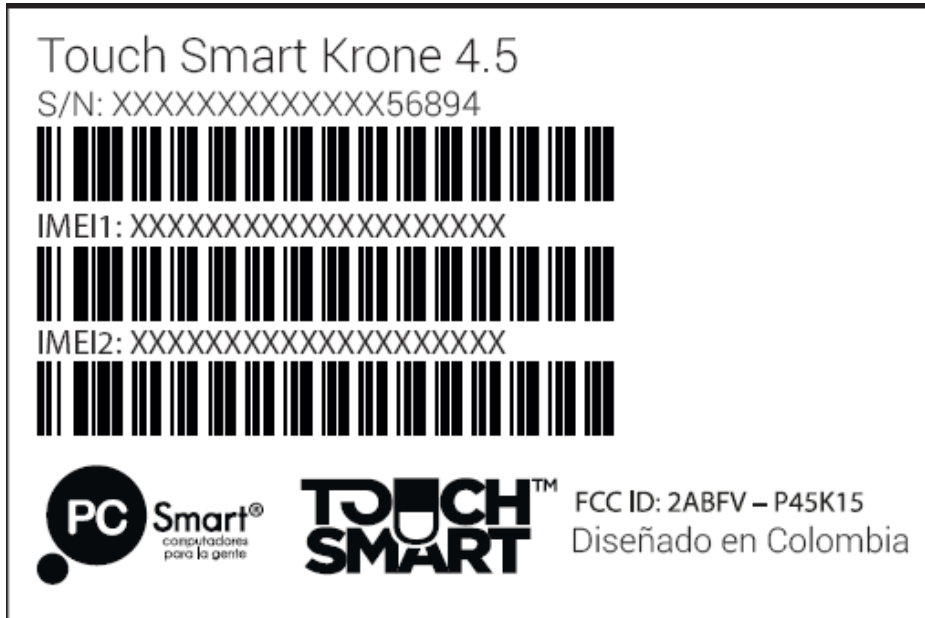

EXHIBIT A - FCC ID LABELING AND LOCATION

FCC ID Label

Proposed FCC ID Label Location

Label Here

The label shown shall be permanently affixed at a conspicuous location on the device and be readily visible to the user at the time purchase (Labeling requirements per 2.925)