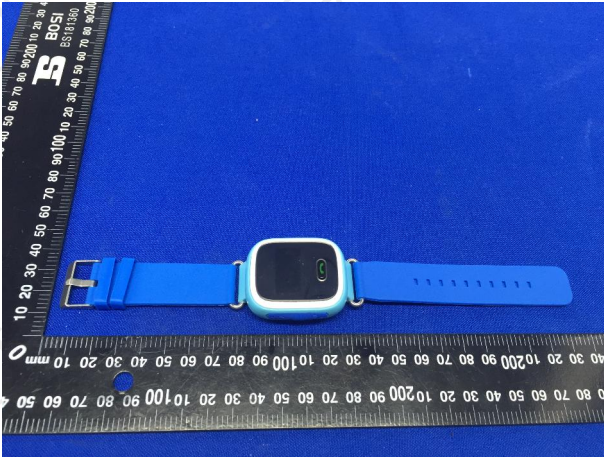

Appendix A: EUT Photos

Liquid depth

The Body Liquid of 835MHz (15.4cm)

The Body Liquid of 1900MHz (15.9 cm)

The Head Liquid of 835MHz (16.8cm)

The Head Liquid of 1900MHz (16.3 cm)

Appendix B: Test Setup Photos

Wrist Worn – back(0mm)

Next to mouth(10 mm)