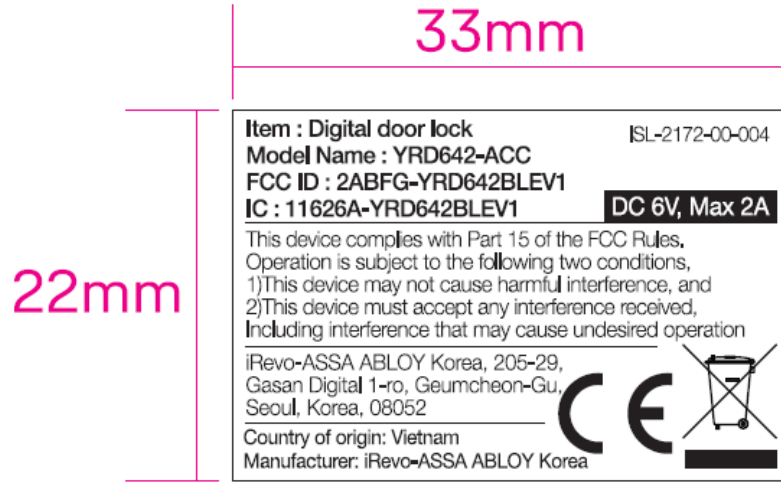

Label Information

< Behind of Keypad (on Main Escutcheon Gasket) >