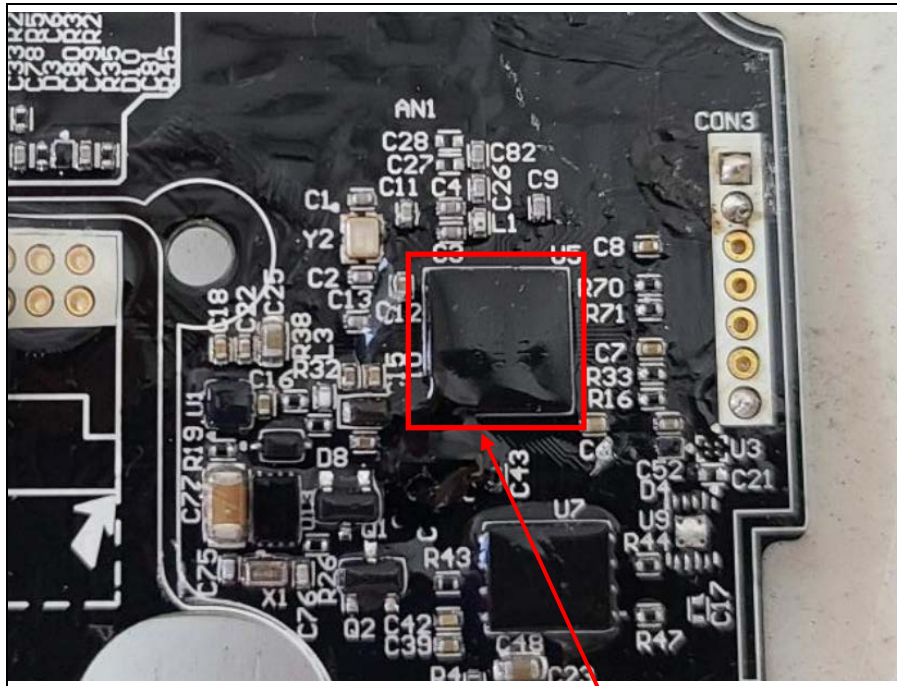

Internal photos of EUT

Internal view of EUT

Top view of Main PCB

Bottom view of Main PCB

Top view of Sub PCB1

Bottom view of Sub PCB1

Top view of Sub PCB2

Bottom view of Sub PCB2

View of Antenna

Bluetooth Low Energy Antenna

NFC Antenna

Model name: YRD450 NFC

View of Module

Bluetooth Low Energy
Module