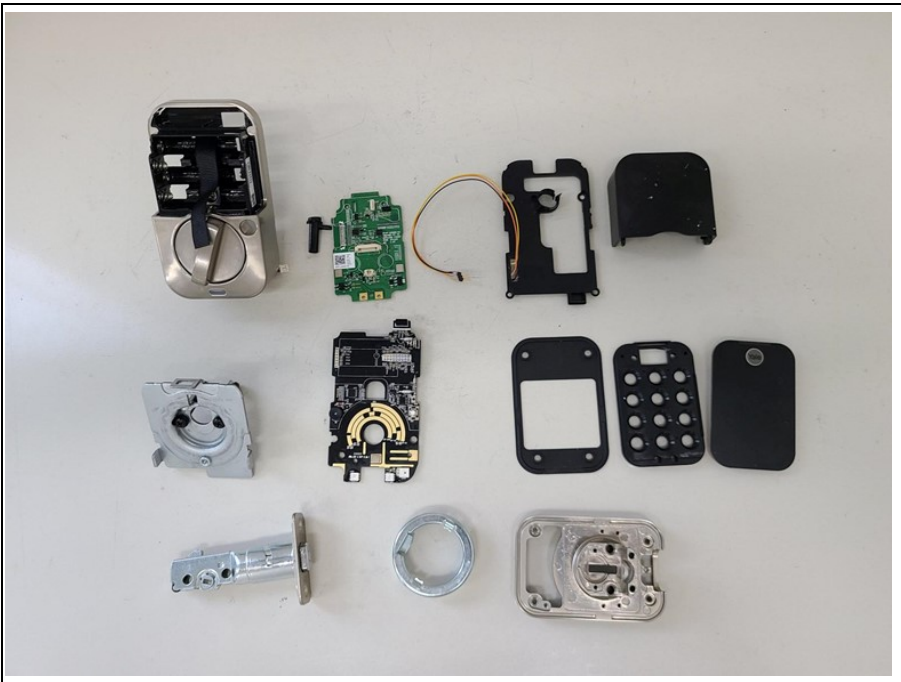

Internal photos of EUT

Internal view of EUT

Top view of Main PCB

Bottom view of Main PCB

Top view of Sub PCB1

Bottom view of Sub PCB1

Top view of Sub PCB2

Bottom view of Sub PCB2

View of Antenna

Bluetooth Low Energy Antenna

NFC Antenna

Model name: YRD450 NFC

View of Module

Bluetooth Low Energy
Module