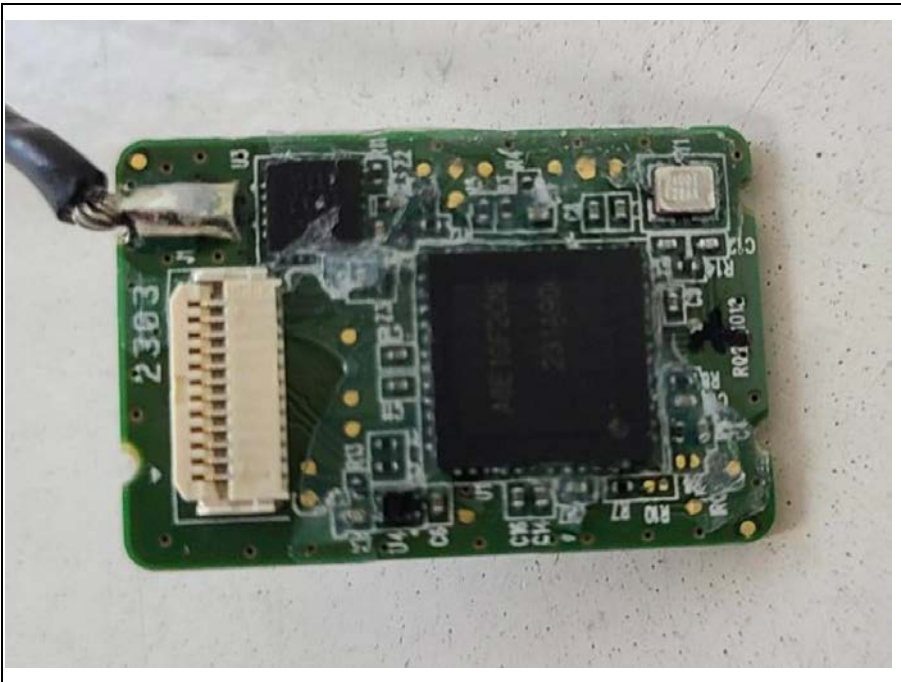

Internal photos of EUT

Internal view of EUT

Top view of Main PCB

Bottom view of Main PCB

Top view of Sub PCB1

Bottom view of Sub PCB1

Top view of Sub PCB2

Bottom view of Sub PCB2

View of Antenna

Bluetooth Low Energy Antenna

NFC Antenna

Model name: YRD450 NFC

View of Module

Bluetooth Low Energy
Module