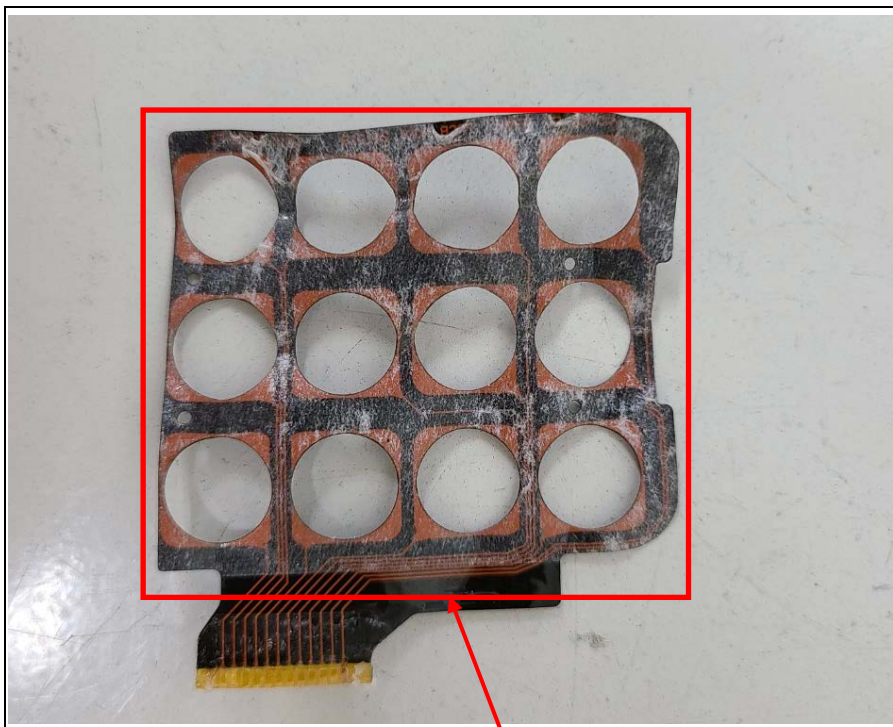

Internal photos of EUT

Internal view of EUT

Top view of Main PCB

Bottom view of Main PCB

Top view of Sub PCB1

Bottom view of Sub PCB1

Top view of Sub PCB2

Bottom view of Sub PCB2

View of Antenna

Bluetooth Low Energy Antenna

NFC Antenna

Model name: YRD450 NFC

View of Module

Bluetooth Low Energy
Module