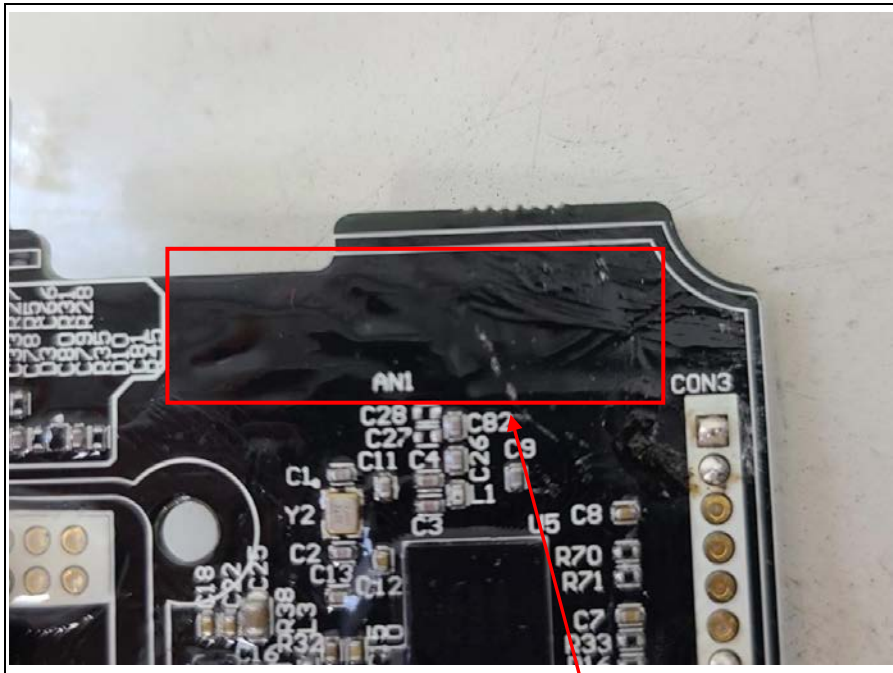

Internal photos of EUT

Internal view of EUT

Top view of Main PCB

Bottom view of Main PCB

Top view of Sub PCB1

Bottom view of Sub PCB1

Top view of Sub PCB2

Bottom view of Sub PCB2

View of Antenna

Bluetooth Low Energy Antenna

NFC Antenna

Model name: YRD450 NFC

View of Module

Bluetooth Low Energy
Module