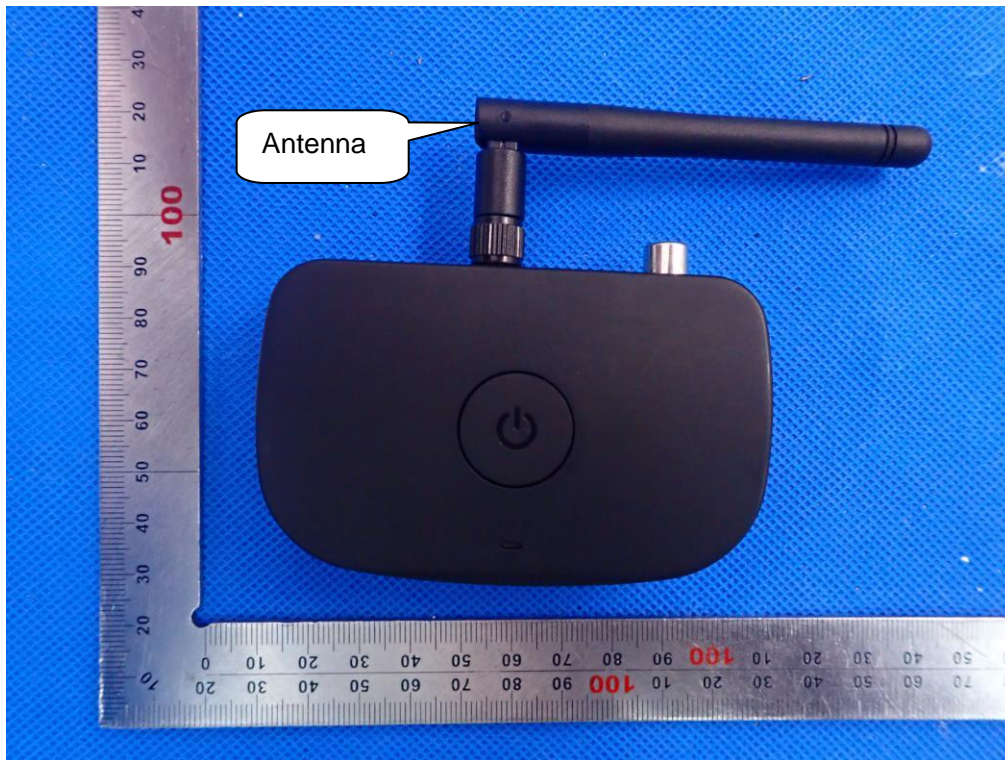

# External Photos

Main test model BTC21 and Series Model--BTC21A

TOP VIEW OF EUT

Note: Bluetooth antenna is fixed by glue.

BOTTOM VIEW OF EUT

FRONT VIEW OF EUT

BACK VIEW OF EUT

LEFT VIEW OF EUT

RIGHT VIEW OF EUT

VIEW OF EUT (PORT)-1

VIEW OF EUT (PORT)-2

Series Model--BTC21B, BTC21C, BTC21D, BTC21E, BTC21F, BTC21G  
TOP VIEW OF EUT

BOTTOM VIEW OF EUT

FRONT VIEW OF EUT

BACK VIEW OF EUT

LEFT VIEW OF EUT