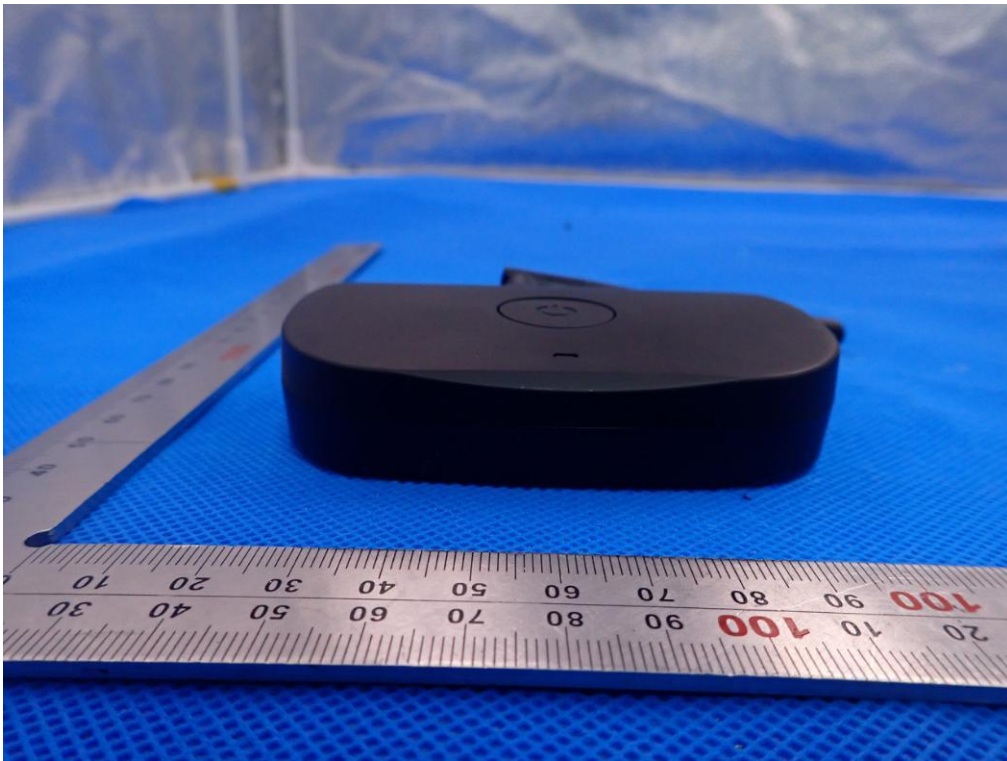

# External Photos

Main test model BTC21 and Series Model--BTC21A

TOP VIEW OF EUT

Note: Bluetooth antenna is fixed by glue.

BOTTOM VIEW OF EUT

FRONT VIEW OF EUT

BACK VIEW OF EUT

LEFT VIEW OF EUT

RIGHT VIEW OF EUT

VIEW OF EUT (PORT)-1

VIEW OF EUT (PORT)-2

Series Model--BTC21B, BTC21C, BTC21D, BTC21E, BTC21F, BTC21G  
TOP VIEW OF EUT

BOTTOM VIEW OF EUT

FRONT VIEW OF EUT

BACK VIEW OF EUT

LEFT VIEW OF EUT