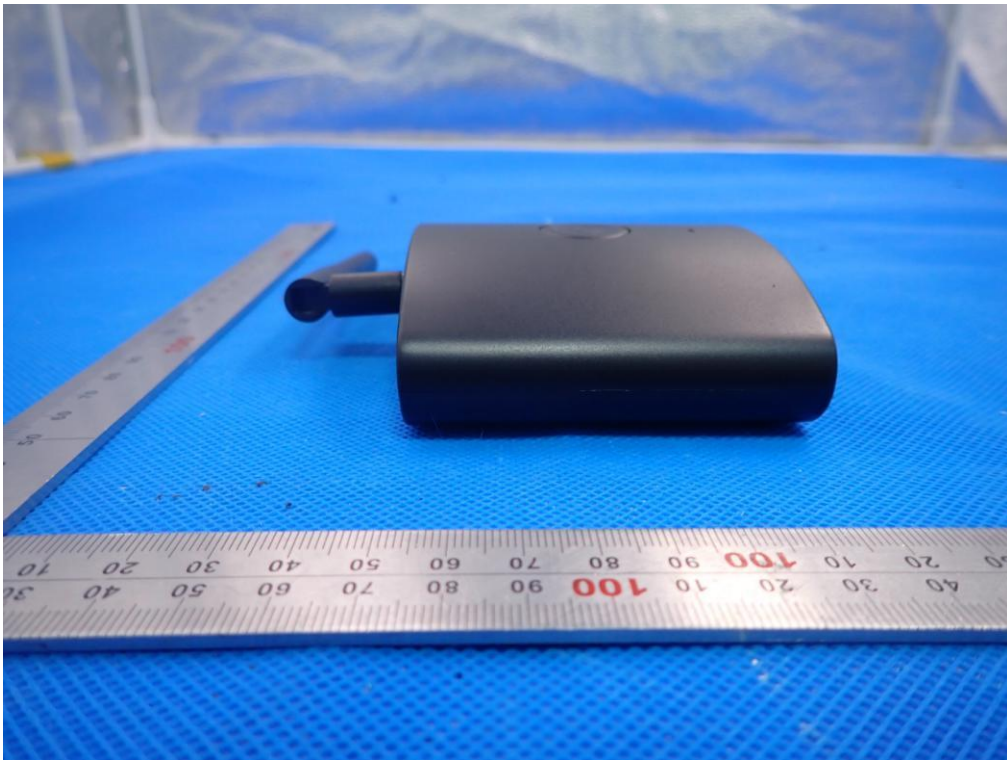

# External Photos

Main test model BTC21 and Series Model--BTC21A

TOP VIEW OF EUT

Note: Bluetooth antenna is fixed by glue.

BOTTOM VIEW OF EUT

FRONT VIEW OF EUT

BACK VIEW OF EUT

LEFT VIEW OF EUT

RIGHT VIEW OF EUT

VIEW OF EUT (PORT)-1

VIEW OF EUT (PORT)-2

Series Model--BTC21B, BTC21C, BTC21D, BTC21E, BTC21F, BTC21G  
TOP VIEW OF EUT

BOTTOM VIEW OF EUT

FRONT VIEW OF EUT

BACK VIEW OF EUT

LEFT VIEW OF EUT