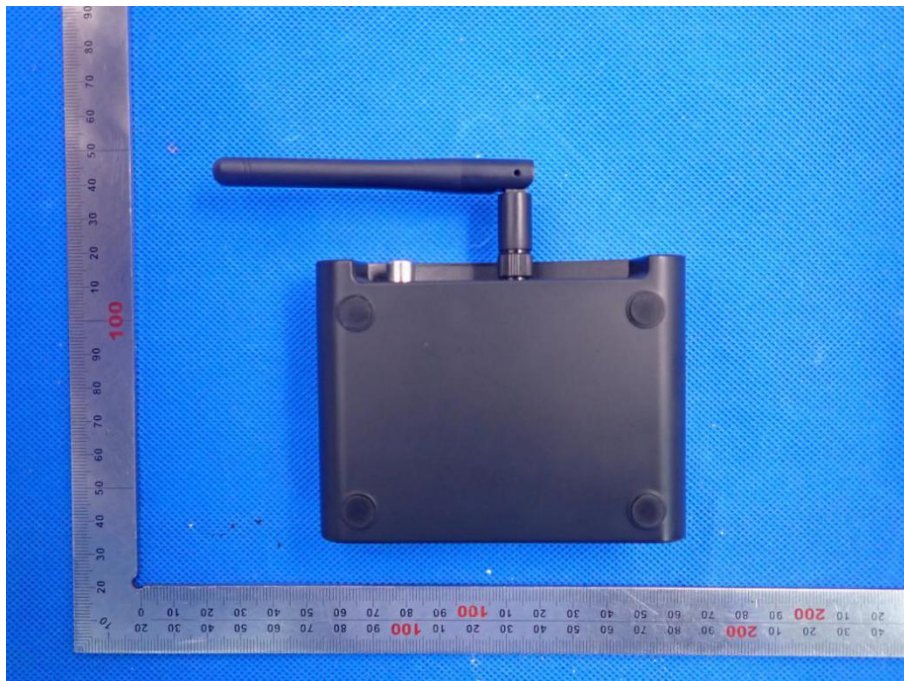

# External Photos

Main test model BTC21 and Series Model--BTC21A

TOP VIEW OF EUT

Note: Bluetooth antenna is fixed by glue.

BOTTOM VIEW OF EUT

FRONT VIEW OF EUT

BACK VIEW OF EUT

LEFT VIEW OF EUT

RIGHT VIEW OF EUT

VIEW OF EUT (PORT)-1

VIEW OF EUT (PORT)-2

Series Model--BTC21B, BTC21C, BTC21D, BTC21E, BTC21F, BTC21G  
TOP VIEW OF EUT

BOTTOM VIEW OF EUT

FRONT VIEW OF EUT

BACK VIEW OF EUT

LEFT VIEW OF EUT