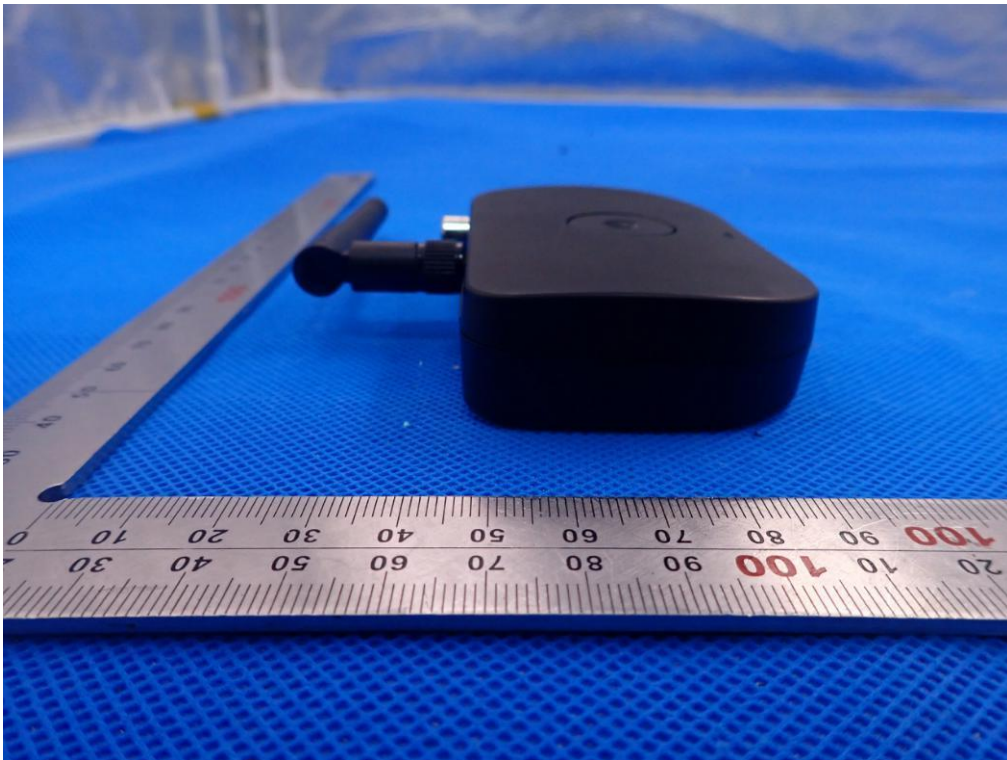

# External Photos

Main test model BTC21 and Series Model--BTC21A

TOP VIEW OF EUT

Note: Bluetooth antenna is fixed by glue.

BOTTOM VIEW OF EUT

FRONT VIEW OF EUT

BACK VIEW OF EUT

LEFT VIEW OF EUT

RIGHT VIEW OF EUT

VIEW OF EUT (PORT)-1

VIEW OF EUT (PORT)-2

Series Model--BTC21B, BTC21C, BTC21D, BTC21E, BTC21F, BTC21G  
TOP VIEW OF EUT

BOTTOM VIEW OF EUT

FRONT VIEW OF EUT

BACK VIEW OF EUT

LEFT VIEW OF EUT