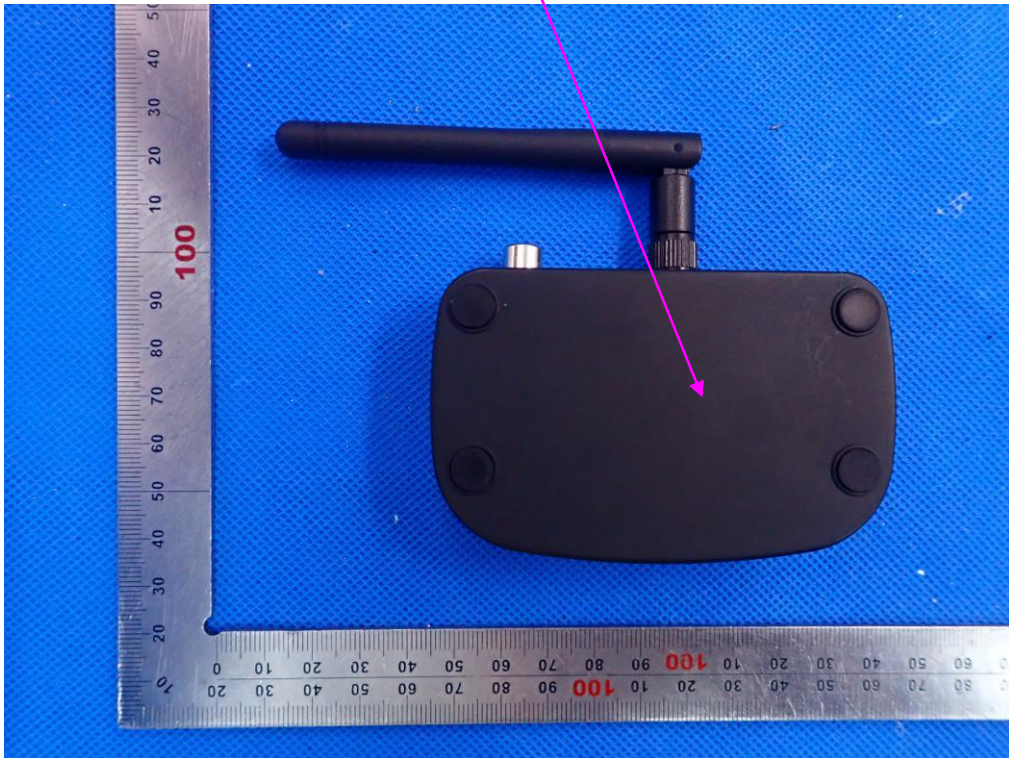

# FCC ID and IC Label Location

15mm\*15mm

FCC ID: 2ABFFBTC21  
IC: 26361-BTC21  
HVIN: BTC21

15mm\*15mm

FCC ID: 2ABFFBTC21  
IC: 26361-BTC21  
HVIN: BTC21A

15mm\*15mm

FCC ID: 2ABFFBTC21  
IC: 26361-BTC21  
HVIN: BTC21B

15mm\*15mm

FCC ID: 2ABFFBTC21  
IC: 26361-BTC21  
HVIN: BTC21C

15mm\*15mm

FCC ID: 2ABFFBTC21  
IC: 26361-BTC21  
HVIN: BTC21D

15mm\*15mm

FCC ID: 2ABFFBTC21  
IC: 26361-BTC21  
HVIN: BTC21E

15mm\*15mm

FCC ID: 2ABFFBTC21  
IC: 26361-BTC21  
HVIN: BTC21F