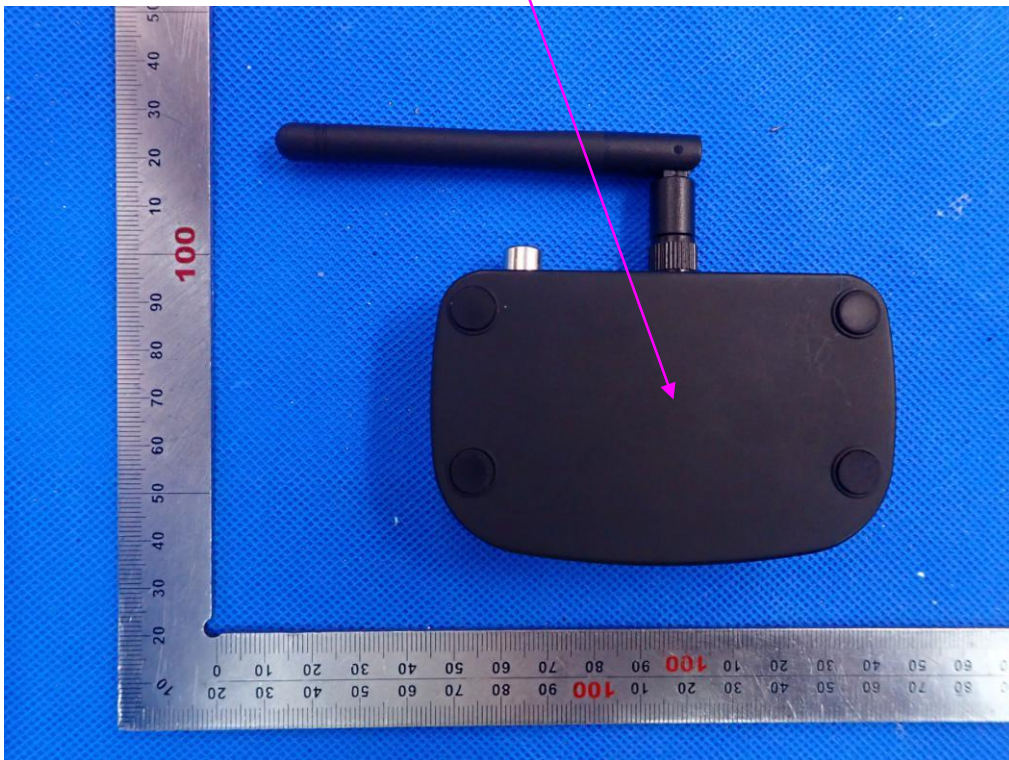

# FCC ID and IC Label Location

15mm\*15mm

FCC ID: 2ABFFBTC21  
IC: 26361-BTC21  
HVIN: BTC21

15mm\*15mm

FCC ID: 2ABFFBTC21  
IC: 26361-BTC21  
HVIN: BTC21A

15mm\*15mm

FCC ID: 2ABFFBTC21  
IC: 26361-BTC21  
HVIN: BTC21B

15mm\*15mm

FCC ID: 2ABFFBTC21  
IC: 26361-BTC21  
HVIN: BTC21C

15mm\*15mm

FCC ID: 2ABFFBTC21  
IC: 26361-BTC21  
HVIN: BTC21D

15mm\*15mm

FCC ID: 2ABFFBTC21  
IC: 26361-BTC21  
HVIN: BTC21E

15mm\*15mm

FCC ID: 2ABFFBTC21  
IC: 26361-BTC21  
HVIN: BTC21F