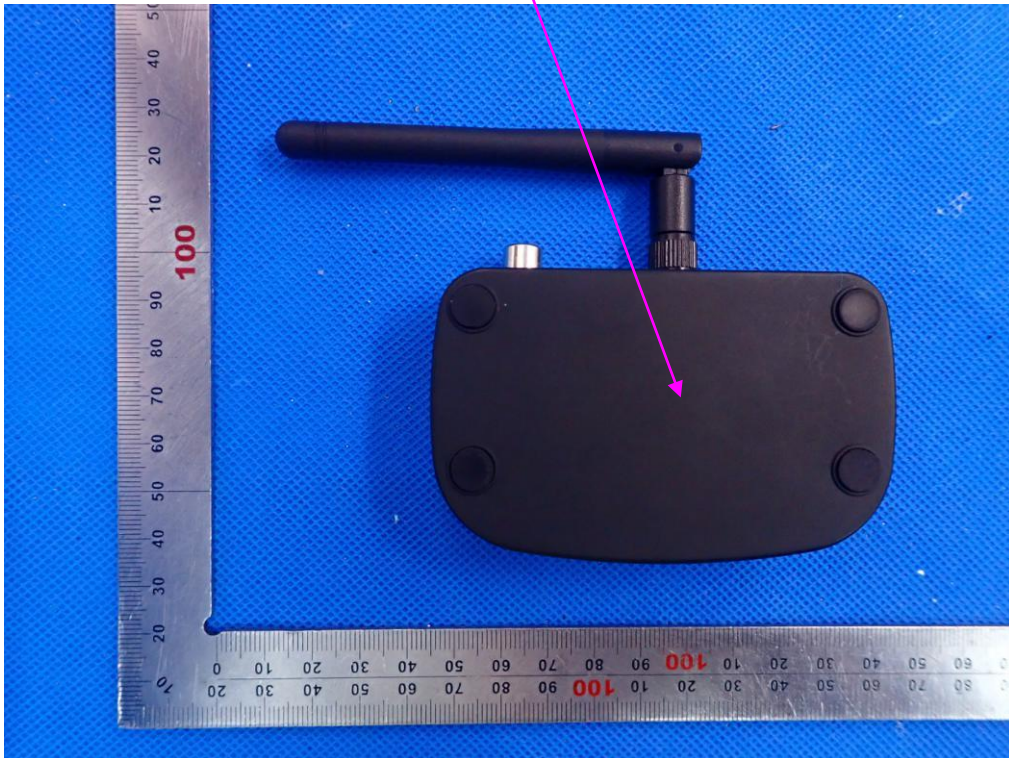

# FCC ID and IC Label Location

15mm\*15mm

FCC ID: 2ABFFBTC21  
IC: 26361-BTC21  
HVIN: BTC21

15mm\*15mm

FCC ID: 2ABFFBTC21  
IC: 26361-BTC21  
HVIN: BTC21A

15mm\*15mm

FCC ID: 2ABFFBTC21  
IC: 26361-BTC21  
HVIN: BTC21B

15mm\*15mm

FCC ID: 2ABFFBTC21  
IC: 26361-BTC21  
HVIN: BTC21C

15mm\*15mm

FCC ID: 2ABFFBTC21  
IC: 26361-BTC21  
HVIN: BTC21D

15mm\*15mm

FCC ID: 2ABFFBTC21  
IC: 26361-BTC21  
HVIN: BTC21E

15mm\*15mm

FCC ID: 2ABFFBTC21  
IC: 26361-BTC21  
HVIN: BTC21F