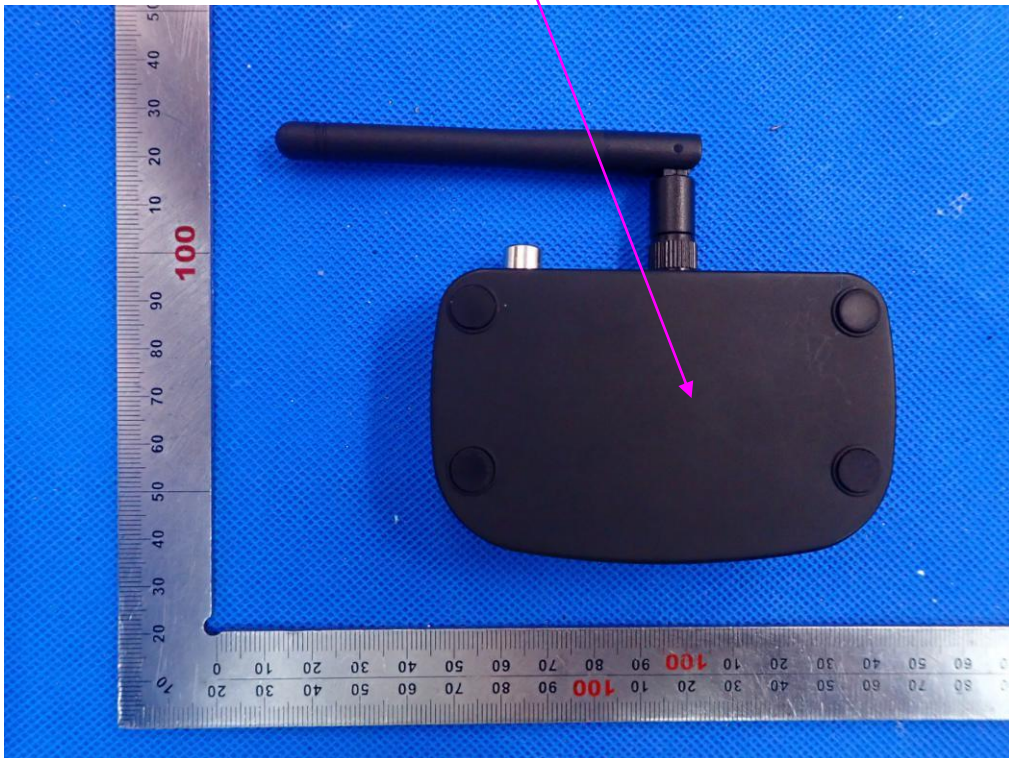

# FCC ID and IC Label Location

15mm\*15mm

FCC ID: 2ABFFBTC21  
IC: 26361-BTC21  
HVIN: BTC21

15mm\*15mm

FCC ID: 2ABFFBTC21  
IC: 26361-BTC21  
HVIN: BTC21A

15mm\*15mm

FCC ID: 2ABFFBTC21  
IC: 26361-BTC21  
HVIN: BTC21B

15mm\*15mm

FCC ID: 2ABFFBTC21  
IC: 26361-BTC21  
HVIN: BTC21C

15mm\*15mm

FCC ID: 2ABFFBTC21  
IC: 26361-BTC21  
HVIN: BTC21D

15mm\*15mm

FCC ID: 2ABFFBTC21  
IC: 26361-BTC21  
HVIN: BTC21E

15mm\*15mm

FCC ID: 2ABFFBTC21  
IC: 26361-BTC21  
HVIN: BTC21F