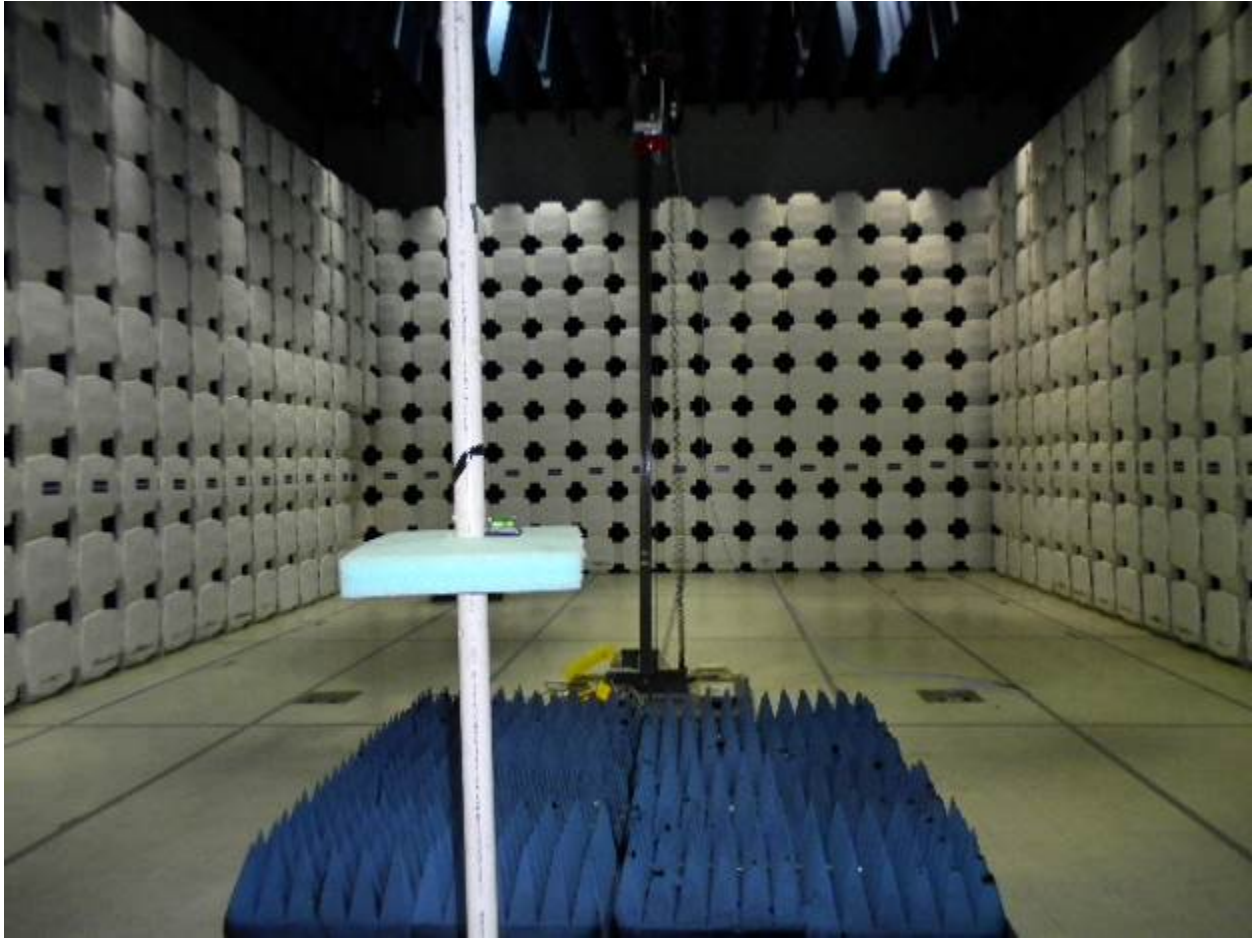

10.4 Setup Photographs:

30-1000MHz

1-18GHz

18-25GHz Hand scans