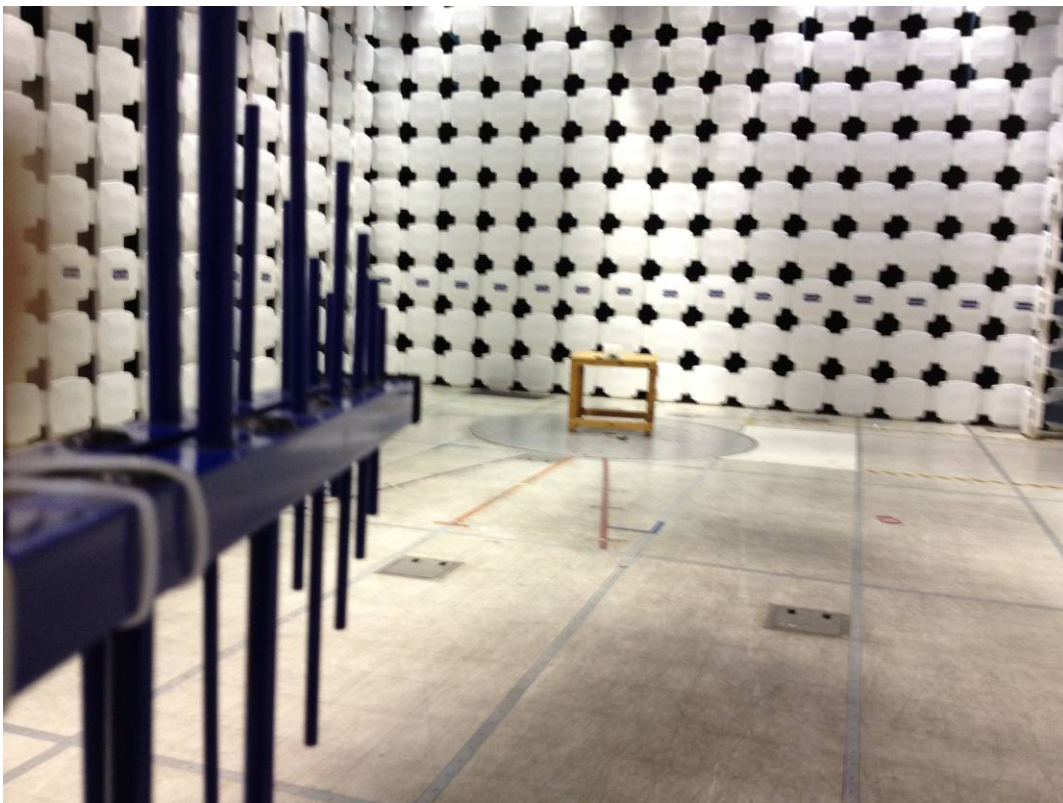

7.4 Setup Photographs:

30-1000 MHz

1-18 GHz (EUT sits flat)

1-18 GHz (EUT sits on its short side)

1-18 GHz (EUT sits on its long side)

18-25 GHz (Hand scan)