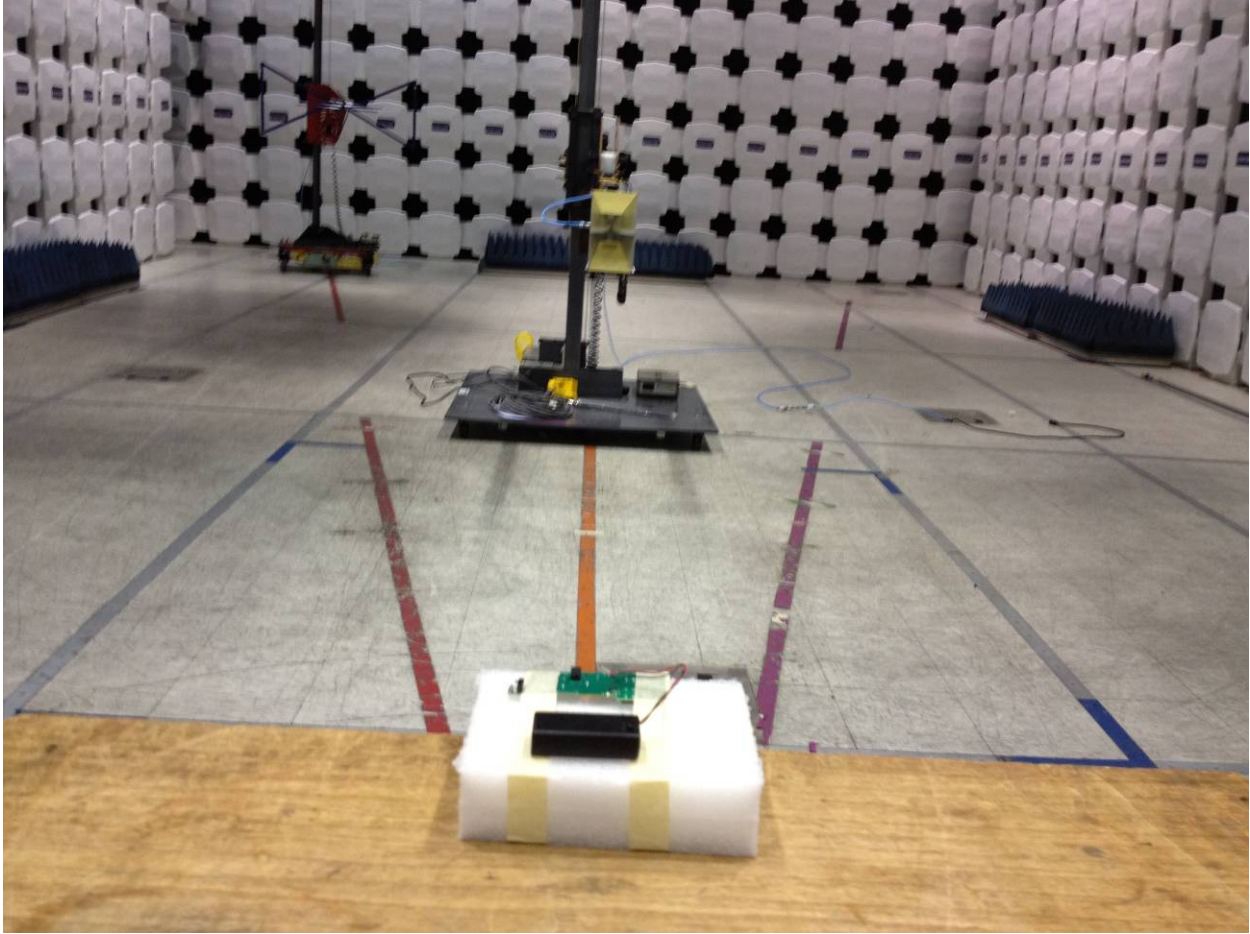

7.4 Setup Photographs:

30-1000 MHz

1-18 GHz (EUT sits flat)

1-18 GHz (EUT sits on its short side)

1-18 GHz (EUT sits on its long side)

18-25 GHz (Hand scan)