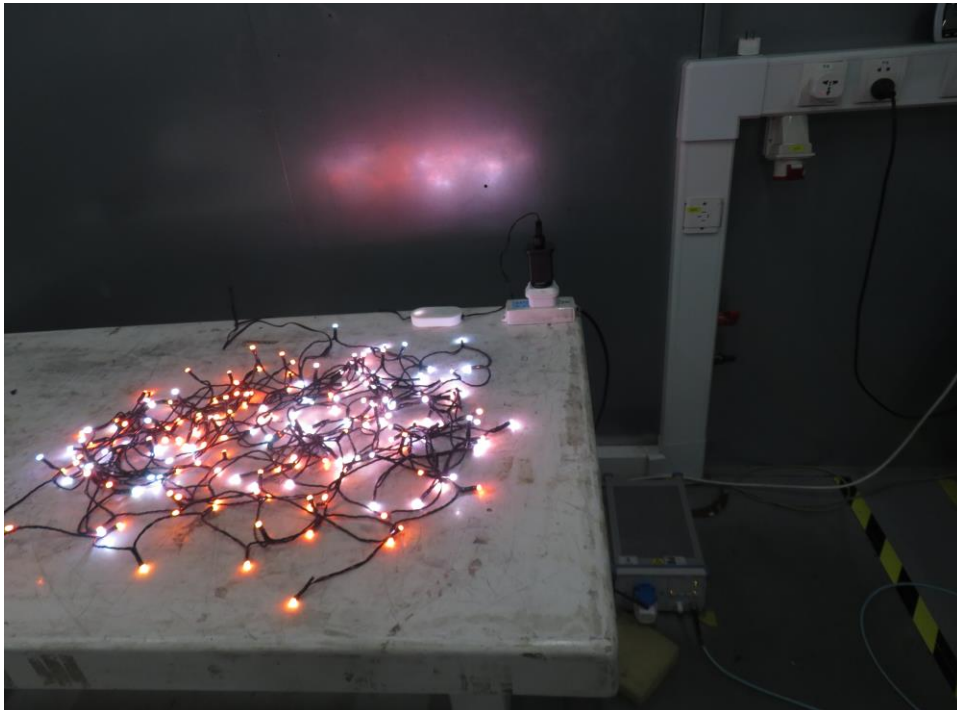

Test Setup Photo

1. Radiated Emission

Below 1GHz

**BUREAU
VERITAS**

Above 1GHz

2. Conducted Emission

Adaptor Model: JT-DC120V2000-G1 with YLYDD-0053

Adaptor Model: JT-DC120V1000-F with YLYDD-0055