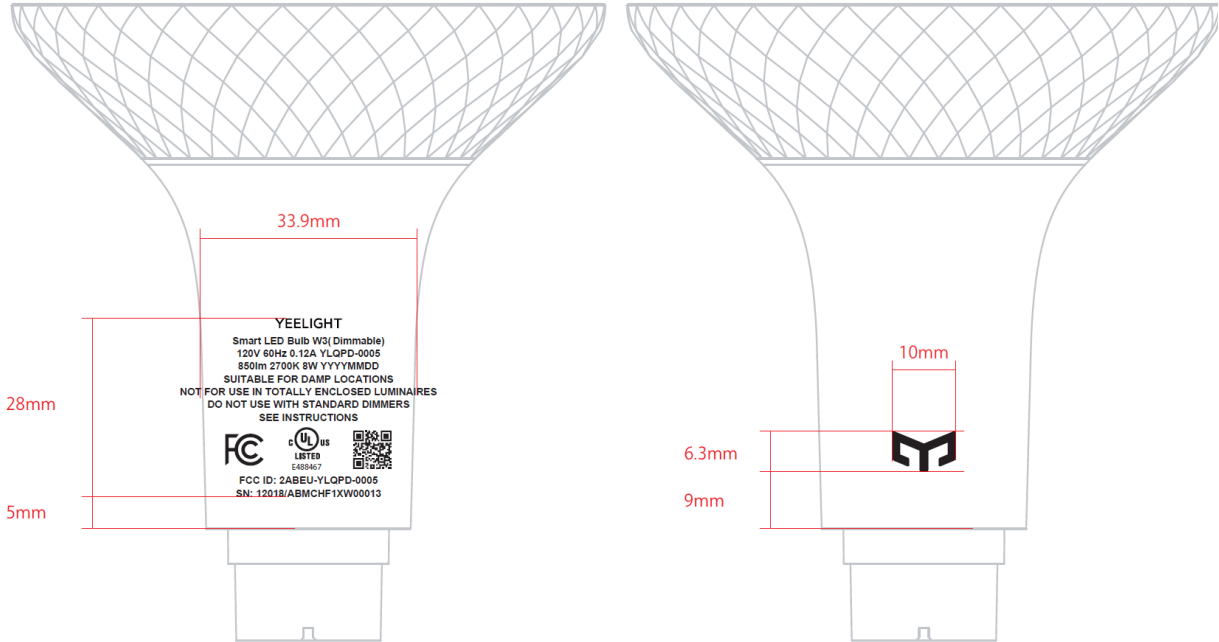

Label & Label Location

YEELIGHT
Smart LED Bulb W3 (Dimmable)
120V 60Hz 0.12A YLQPD-0005
850lm 2700K SW YYYYMMDD
SUITABLE FOR DAMP LOCATIONS
NOT FOR USE IN TOTALLY ENCLOSED LUMINAIRES
DO NOT USE WITH STANDARD DIMMERS
SEE INSTRUCTIONS