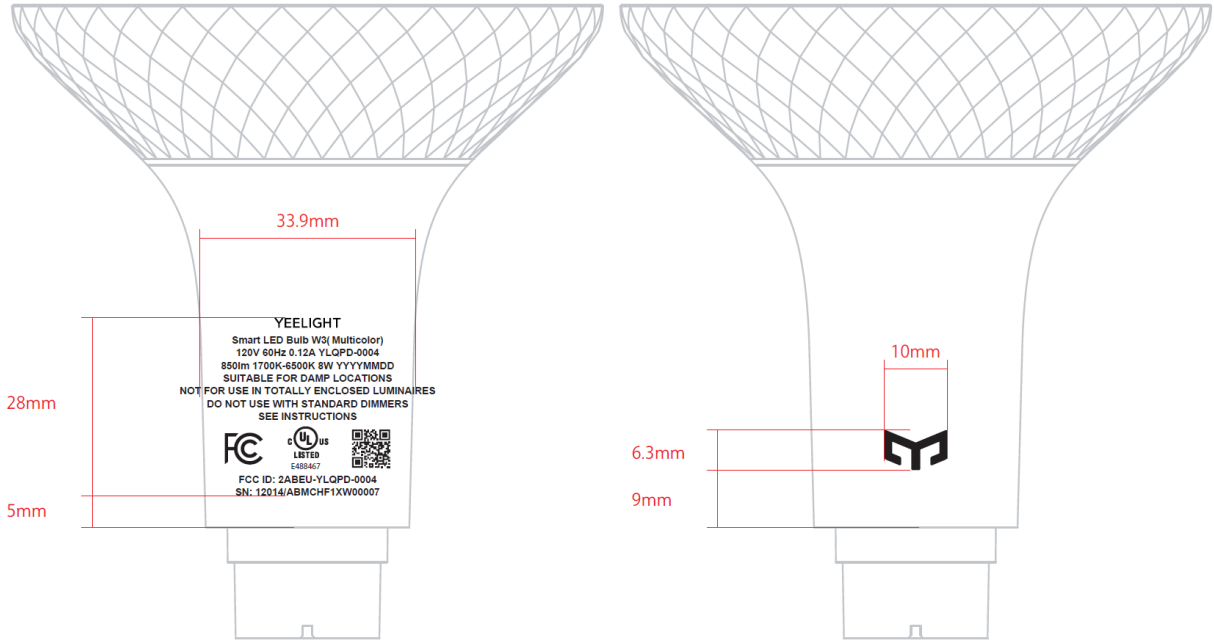

Label & Label Location

YEELIGHT
Smart LED Bulb W3 (Multicolor)
120V 60Hz 0.12A YLQPD-0004
850lm 1700K-6500K 8W YYYYMMDD
SUITABLE FOR DAMP LOCATIONS
NOT FOR USE IN TOTALLY ENCLOSED LUMINAIRES
DO NOT USE WITH STANDARD DIMMERS
SEE INSTRUCTIONS