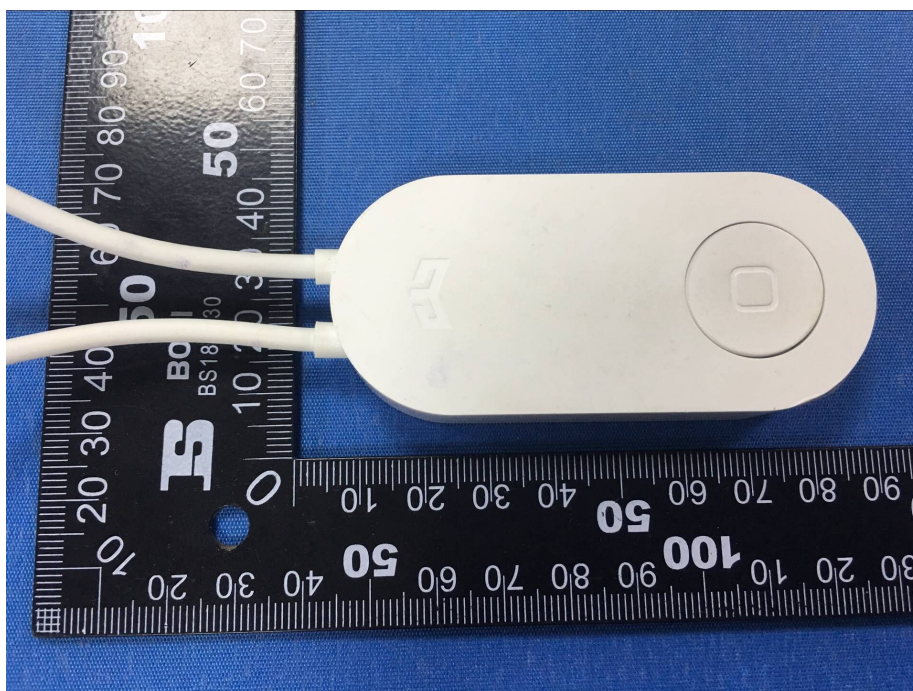

Reference No.: WTF18S01102226E

Photographs – Constructional Details Appearance View

Waltek Services (Shenzhen) Co.,Ltd.
<http://www.waltek.com.cn>

Reference No.: WTF18S01102226E

Reference No.: WTF18S01102226E