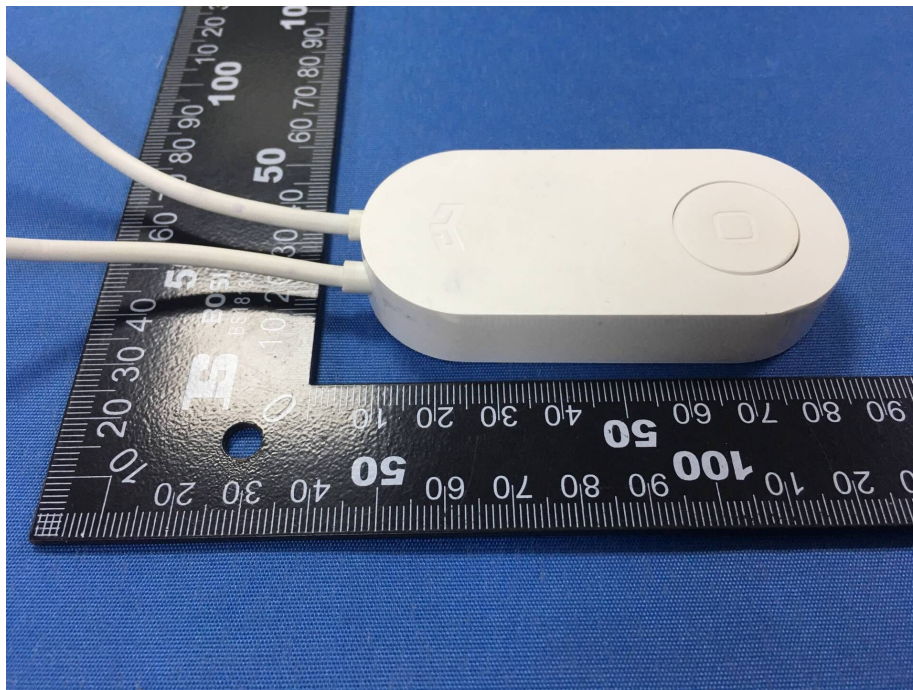

Reference No.: WTF18S01102226E

Photographs – Constructional Details Appearance View

Waltek Services (Shenzhen) Co.,Ltd.
<http://www.waltek.com.cn>

Reference No.: WTF18S01102226E

Reference No.: WTF18S01102226E