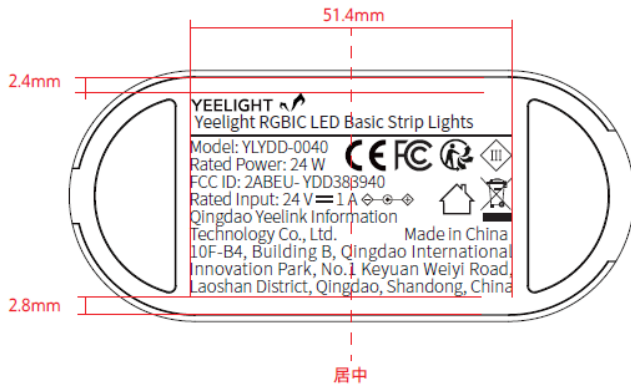

YEELIGHT
Yeelight RGBIC LED Basic Strip Lights
Model: YLYDD-0038
Rated Power: 12 W
FCC ID: 2ABEU-YDD388940
Rated Input: 24 V = 0.5 A
Qingdao Yeelink Information Technology Co., Ltd. Made in China
10F-B4, Building B, Qingdao International Innovation Park, No.1 Keyuan Weiyi Road, Laoshan District, Qingdao, Shandong, China

YEELIGHT
Yeelight RGBIC LED Basic Strip Lights
Model: YLYDD-0039
Rated Power: 18 W
FCC ID: 2ABEU-YDD388940
Rated Input: 24 V = 0.75 A
Qingdao Yeelink Information Technology Co., Ltd. Made in China
10F-B4, Building B, Qingdao International Innovation Park, No.1 Keyuan Weiyi Road, Laoshan District, Qingdao, Shandong, China

YEELIGHT
Yeelight RGBIC LED Basic Strip Lights
Model: YLYDD-0040
Rated Power: 24 W
FCC ID: 2ABEU-YDD388940
Rated Input: 24 V = 1 A
Qingdao Yeelink Information Technology Co., Ltd. Made in China
10F-B4, Building B, Qingdao International Innovation Park, No.1 Keyuan Weiyi Road, Laoshan District, Qingdao, Shandong, China