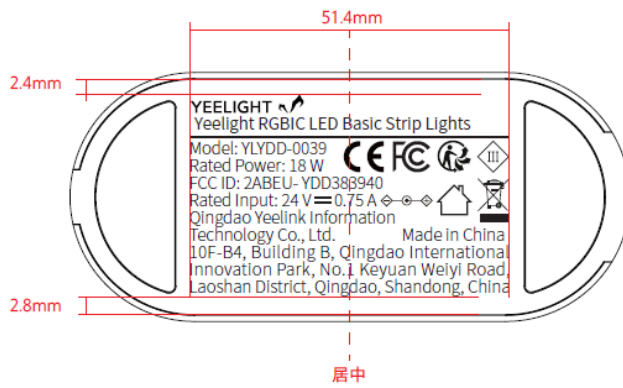

YEELIGHT
Yeelight RGBIC LED Basic Strip Lights
Model: YLYDD-0038
Rated Power: 12 W
FCC ID: 2ABEU-YDD388940
Rated Input: 24 V = 0.5 A
Qingdao Yeelink Information Technology Co., Ltd. Made in China
10F-B4, Building B, Qingdao International Innovation Park, No.1 Keyuan Weiyi Road, Laoshan District, Qingdao, Shandong, China

YEELIGHT
Yeelight RGBIC LED Basic Strip Lights
Model: YLYDD-0039
Rated Power: 18 W
FCC ID: 2ABEU-YDD388940
Rated Input: 24 V = 0.75 A
Qingdao Yeelink Information Technology Co., Ltd. Made in China
10F-B4, Building B, Qingdao International Innovation Park, No.1 Keyuan Weiyi Road, Laoshan District, Qingdao, Shandong, China

YEELIGHT
Yeelight RGBIC LED Basic Strip Lights
Model: YLYDD-0040
Rated Power: 24 W
FCC ID: 2ABEU-YDD388940
Rated Input: 24 V = 1 A
Qingdao Yeelink Information Technology Co., Ltd. Made in China
10F-B4, Building B, Qingdao International Innovation Park, No.1 Keyuan Weiyi Road, Laoshan District, Qingdao, Shandong, China