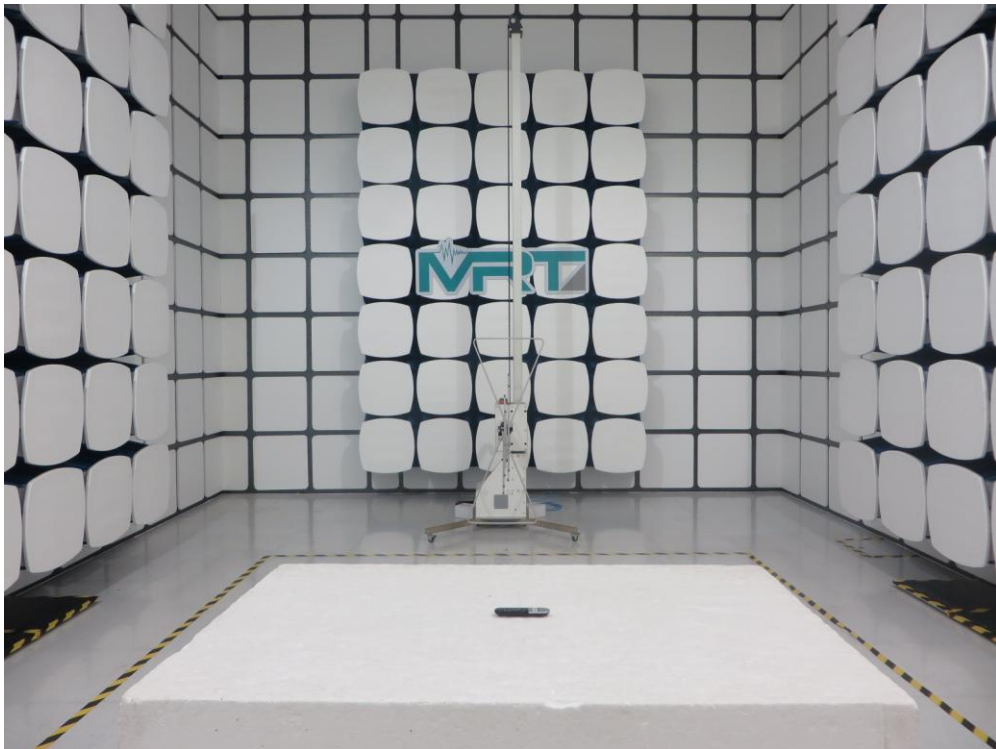

FCC Part15C Test Setup Photo

Description: Radiated Emission Test Setup for 9kHz ~ 30MHz

Description: Radiated Emission Test Setup for 30MHz ~ 1GHz

Description: Radiated Emission Test Setup for 1GHz ~ 18GHz

Description: Radiated Emission Test Setup for 18GHz ~ 40GHz