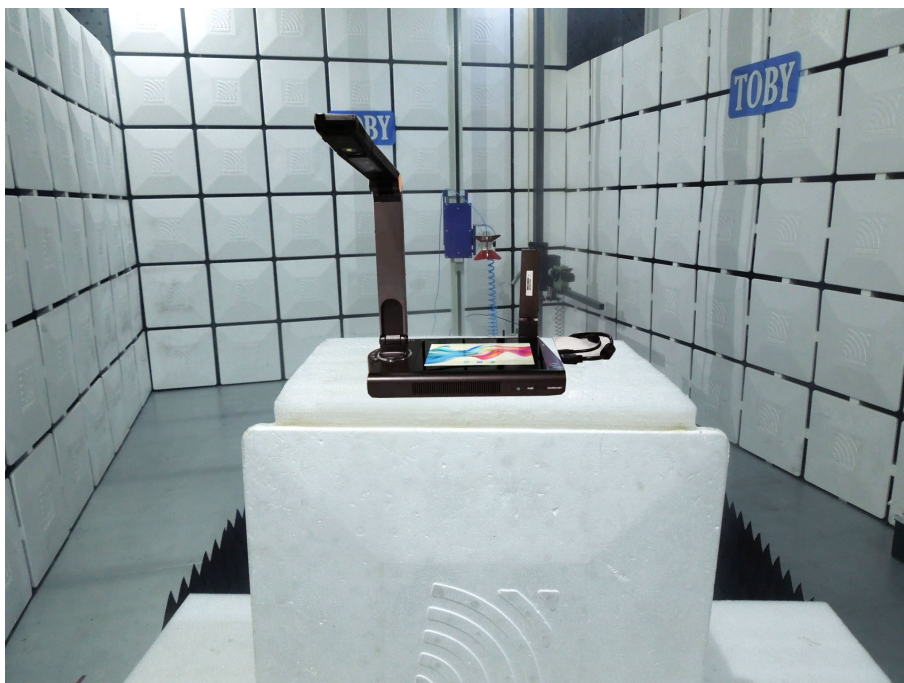

# Appendix V EUT Test Photographs

15C Test Setup

Model: KR2109

Photo of Setup for Radiated Emission (Below 1 GHz)

Photo of Setup for Radiated Emission (Above 1 GHz)

## Photo of Setup for Conducted Emission

-----END OF REPORT-----