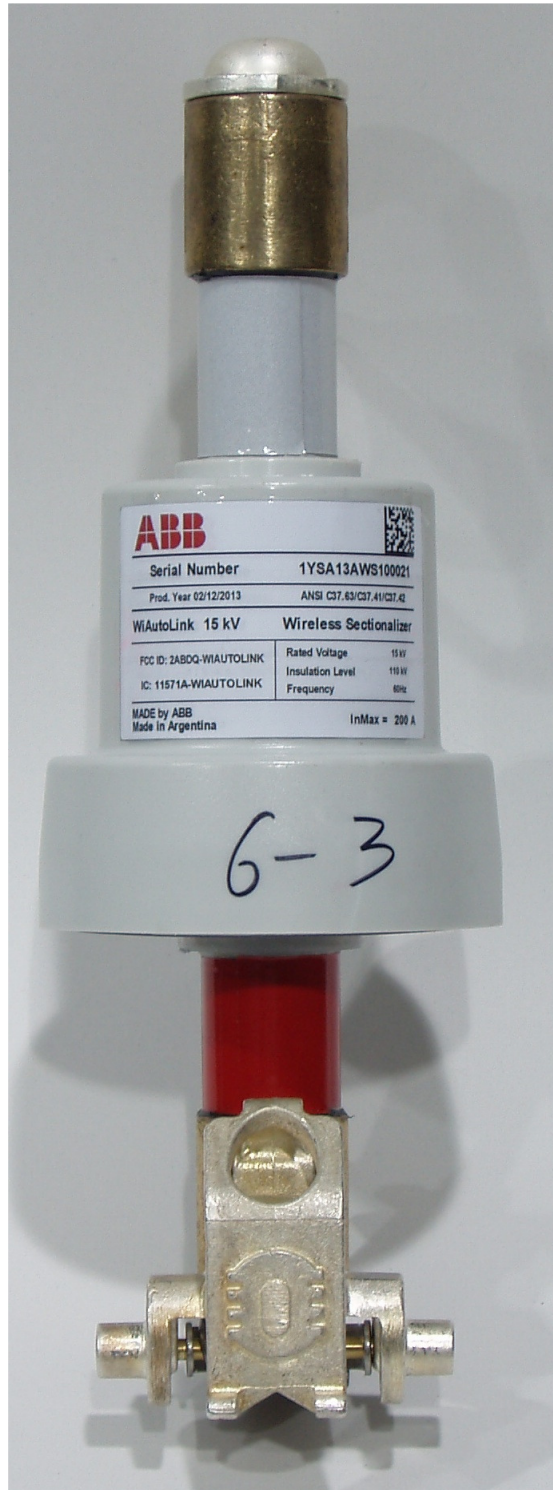

	
Serial Number		1YSA13AWS100021	
Prod. Year 02/12/2013		ANSI C37.63/C37.41/C37.42	
WiAutoLink 15 kV		Wireless Sectionalizer	
FCC ID: 2ABDQ WIAUTOLINK	Rated Voltage	15 kV	
IC: 11571A-WIAUTOLINK	Insulation Level	110 kV	
	Frequency	60Hz	
MADE by ABB Made in Argentina		InMax = 200 A	

Photo 1 – WiAutoLink 15 kV Label

			
Serial Number		1YSA13AWS200012	
Prod. Year 02/12/2013		ANSI C37.63/C37.41/C37.42	
WiAutoLink 27 kV		Wireless Sectionalizer	
FCC ID: 2ABDQ WIAUTOLINK	Rated Voltage	27 kV	
IC: 11571A-WIAUTOLINK	Insulation Level	150 kV	
	Frequency	60Hz	
MADE by ABB Made in Argentina		InMax = 200 A	

Photo 2 – WiAutoLink 27 kV Label

FCC ID: 2ABDQ WIAUTOLINK
IC: 11571A-WIAUTOLINK

Photo 3 – Label Location

Note that the label for the 27 kV version is in the same location.