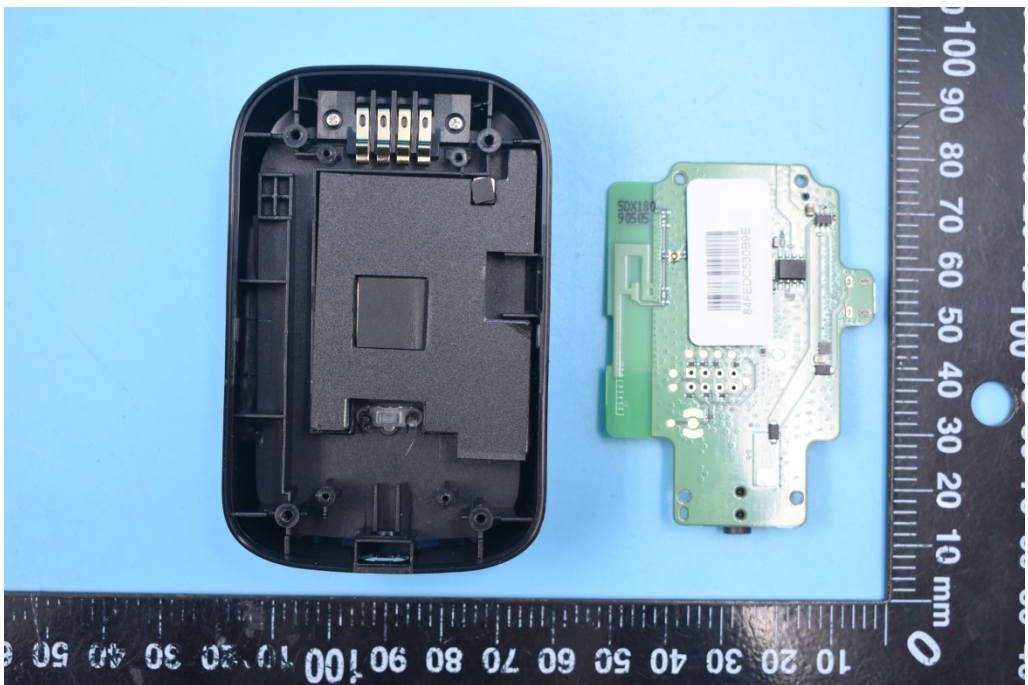

FCC ID:2ABDK-GCR4CC

Internal Photos

- 1. EUT uncover view

2. Mainboard front view

3. Mainboard rear view

4. Antenna view