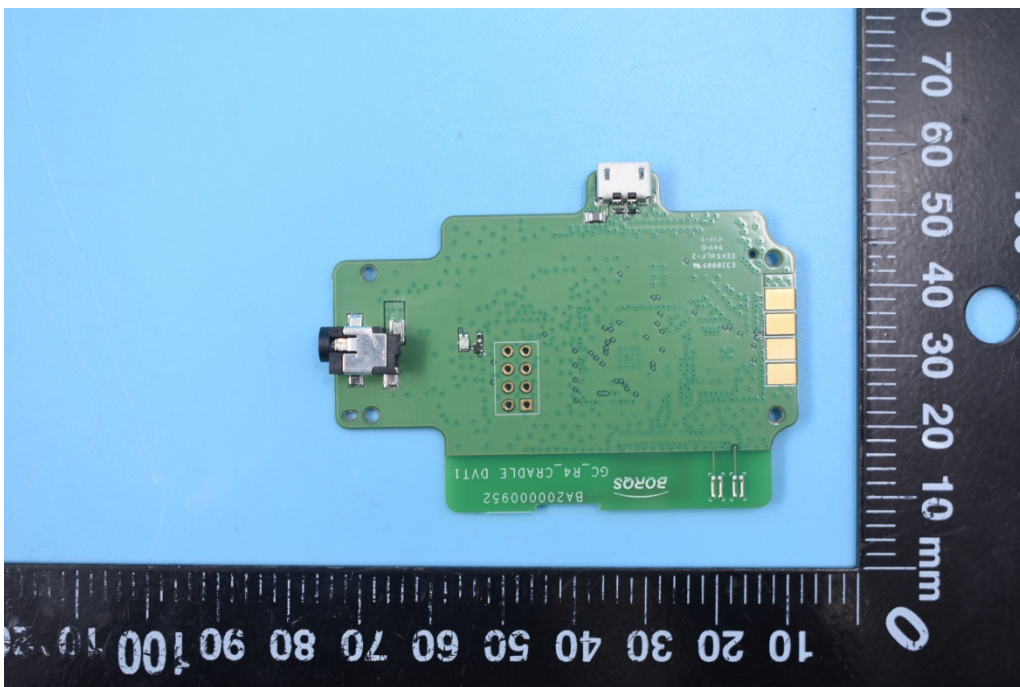

FCC ID:2ABDK-GCR4CC

Internal Photos

- 1. EUT uncover view

2. Mainboard front view

3. Mainboard rear view

4. Antenna view