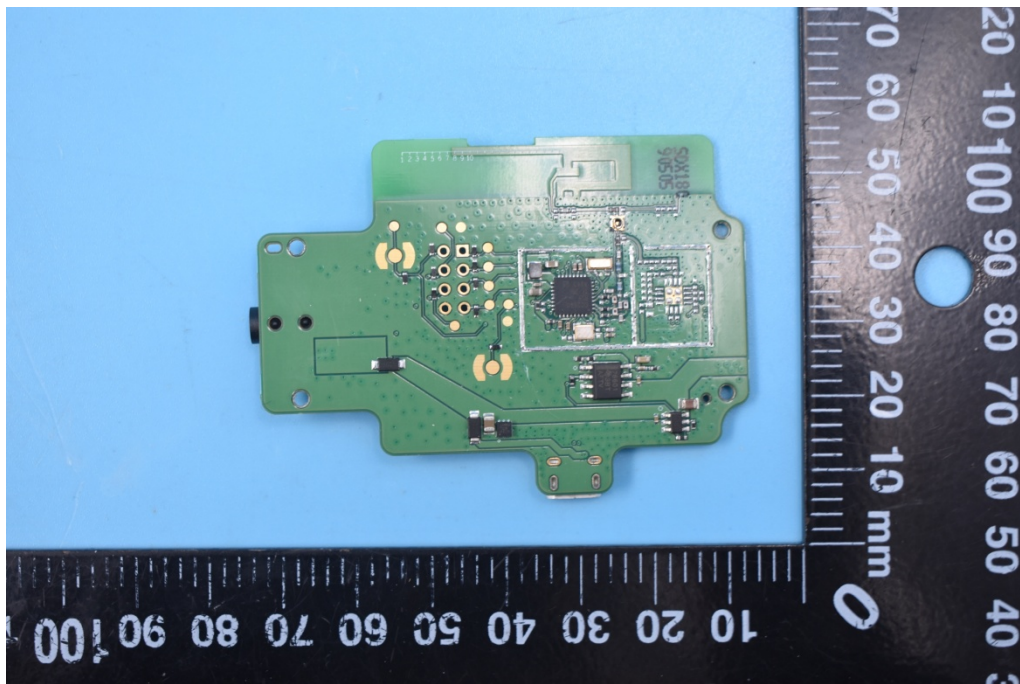

FCC ID:2ABDK-GCR4CC

Internal Photos

- 1. EUT uncover view

2. Mainboard front view

3. Mainboard rear view

4. Antenna view