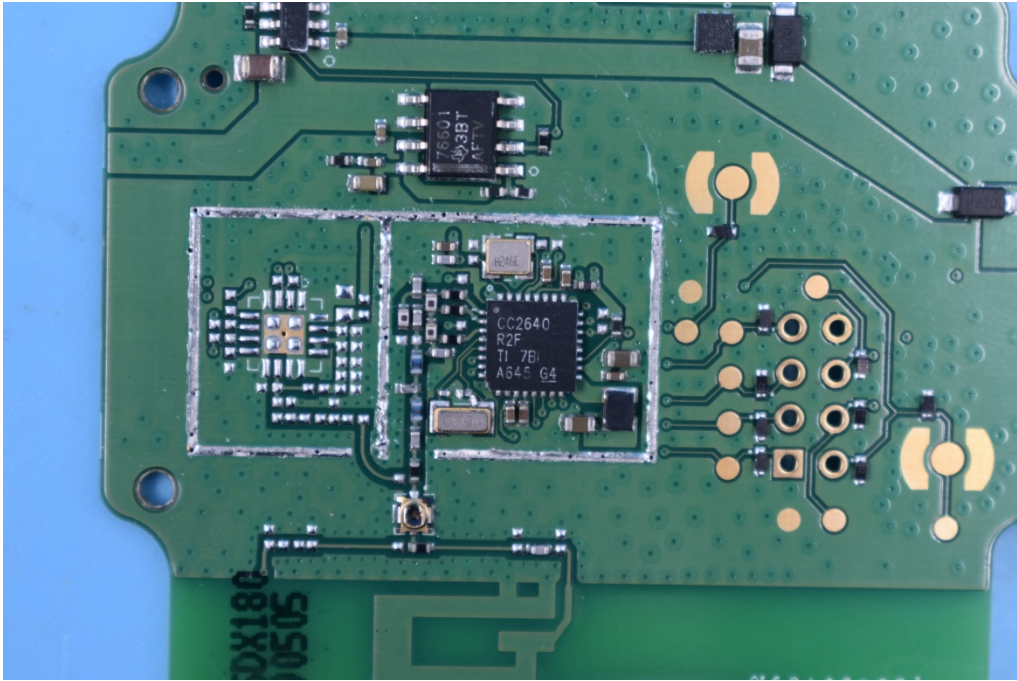

FCC ID:2ABDK-GCR4CC

Internal Photos

- 1. EUT uncover view

2. Mainboard front view

3. Mainboard rear view

4. Antenna view