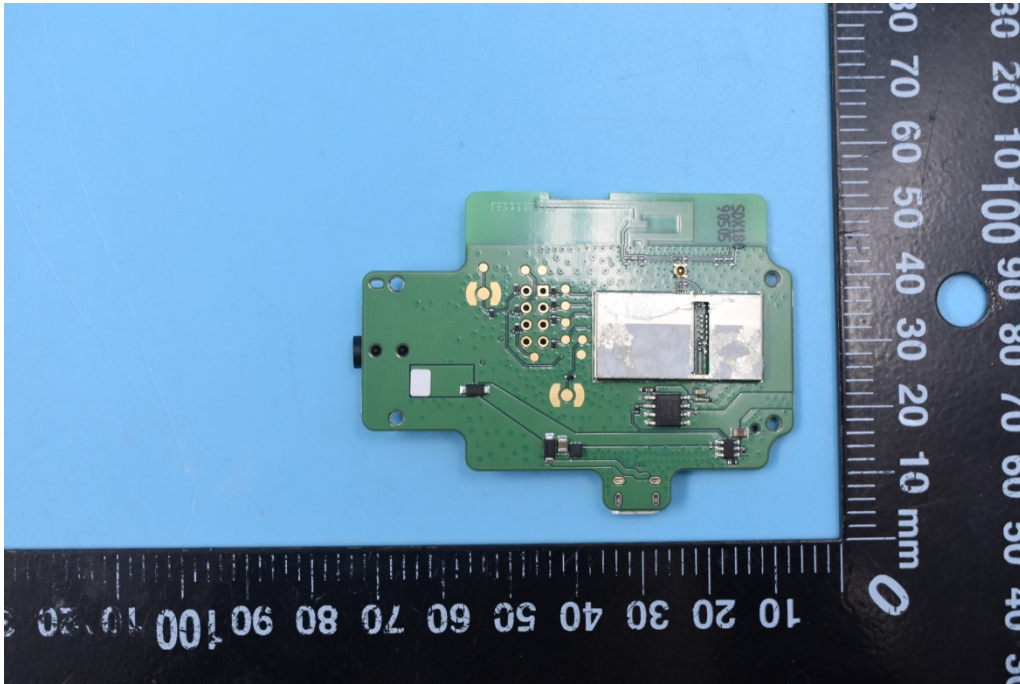

FCC ID:2ABDK-GCR4CC

Internal Photos

- 1. EUT uncover view

2. Mainboard front view

3. Mainboard rear view

4. Antenna view