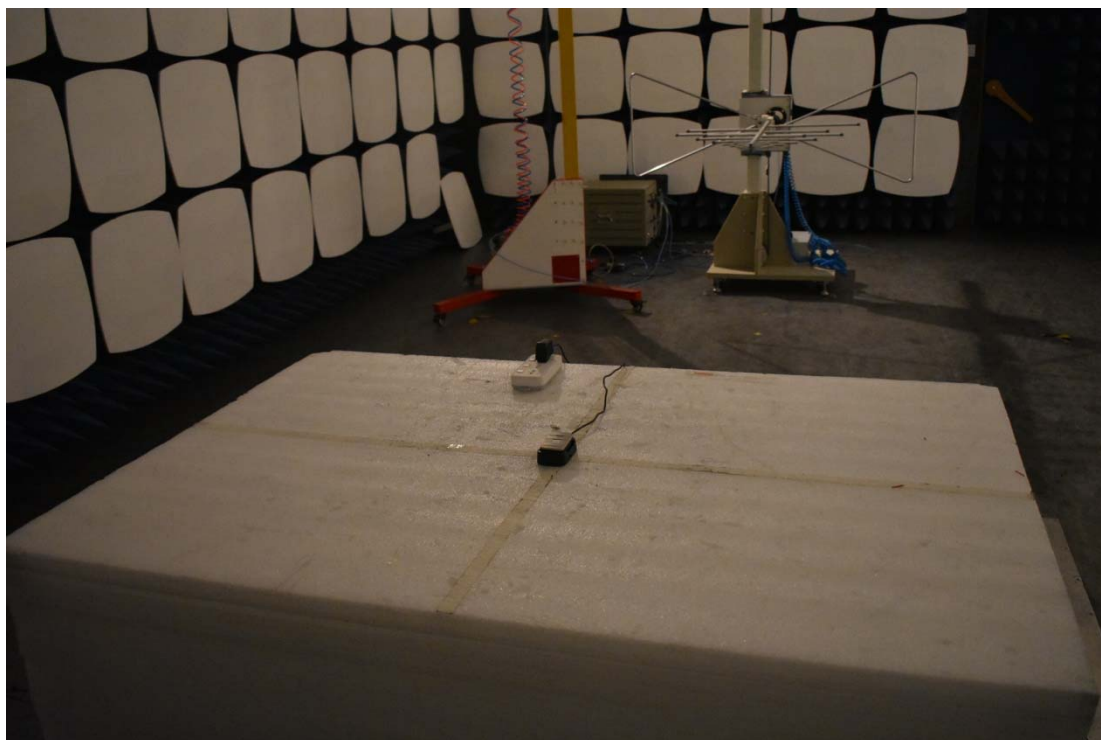

FCC ID: 2ABDK-GCR4

Test Setup Photos

1. RF measurement setup

(CDMA)

(LTE)

2. Radiated Spurious Emission(30MHz-1GHz)

3. Radiated Spurious Emission(above 1GHz)