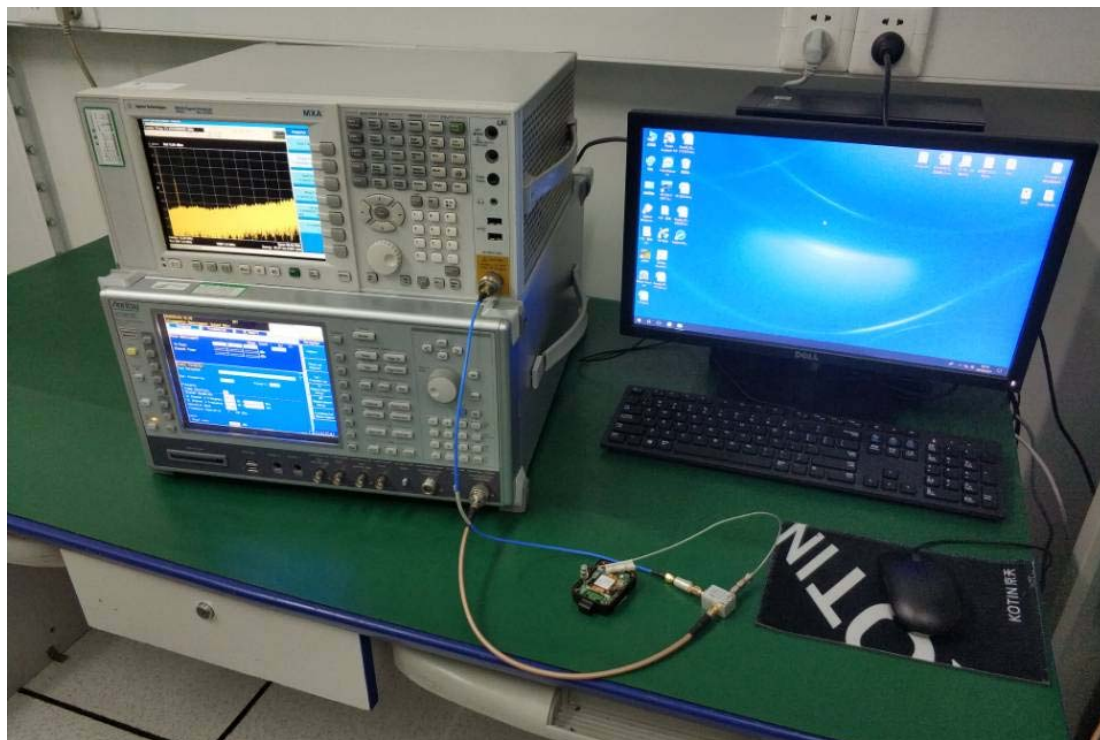

FCC ID: 2ABDK-GCR4

Test Setup Photos

1. RF measurement setup

(CDMA)

(LTE)

2. Radiated Spurious Emission(30MHz-1GHz)

3. Radiated Spurious Emission(above 1GHz)