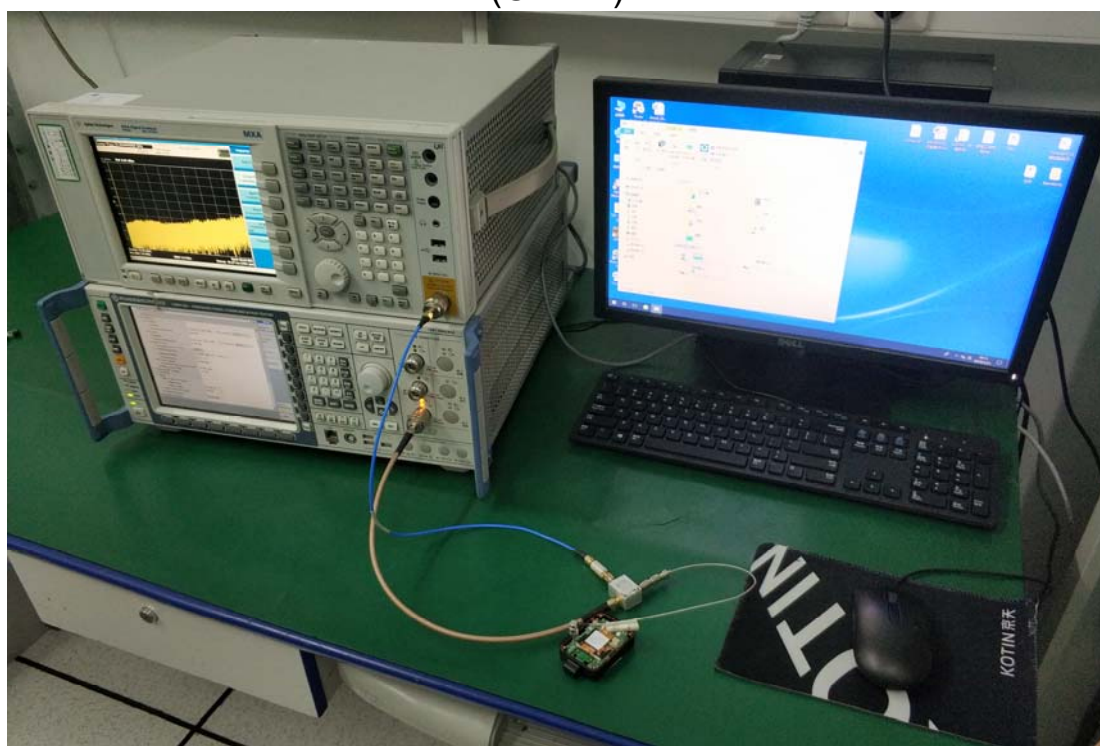

FCC ID: 2ABDK-GCR4

Test Setup Photos

1. RF measurement setup

(CDMA)

(LTE)

2. Radiated Spurious Emission(30MHz-1GHz)

3. Radiated Spurious Emission(above 1GHz)