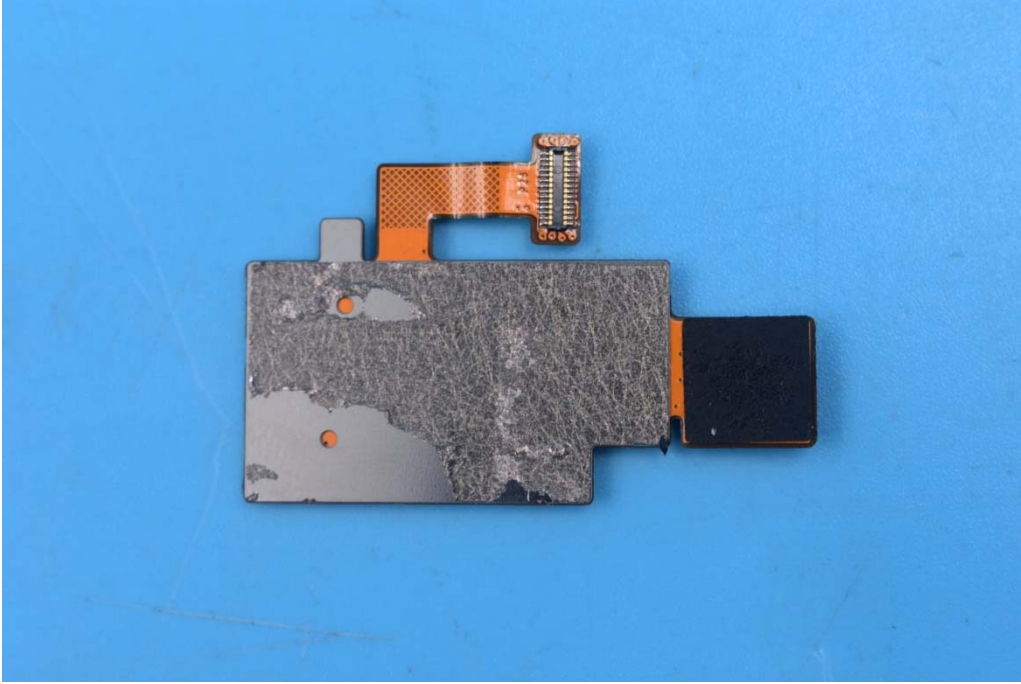

FCC ID: 2ABDK-GCR4

Internal Photos

1. EUT uncover view

2. Mainboard front view

3. Mainboard rear view

4. Antenna view

Main Antenna