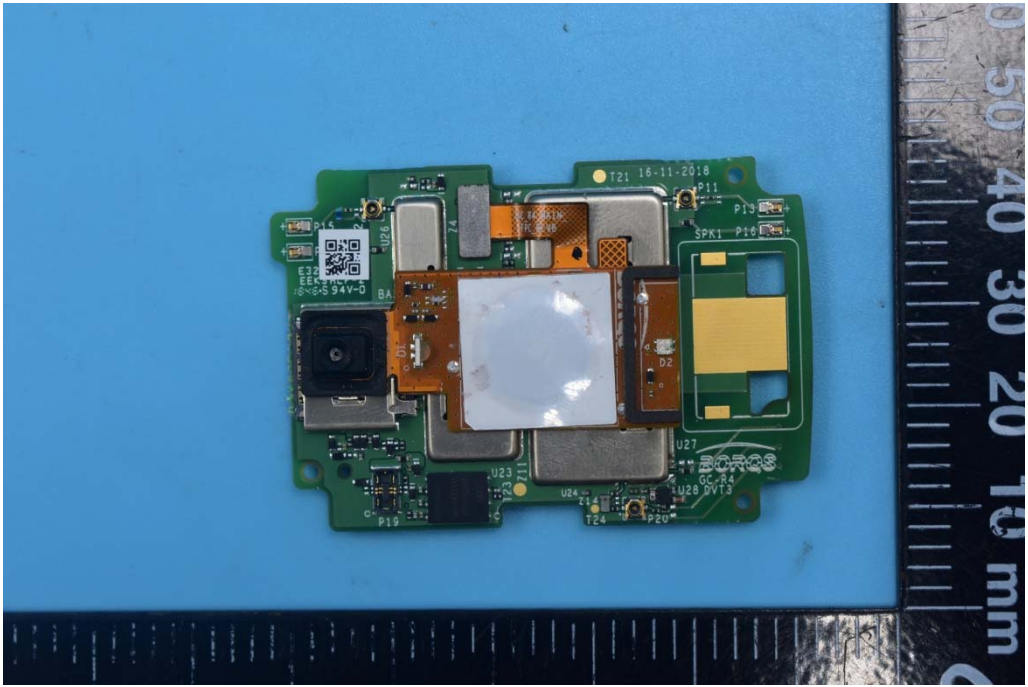

FCC ID: 2ABDK-GCR4

Internal Photos

1. EUT uncover view

2. Mainboard front view

3. Mainboard rear view

4. Antenna view

Main Antenna