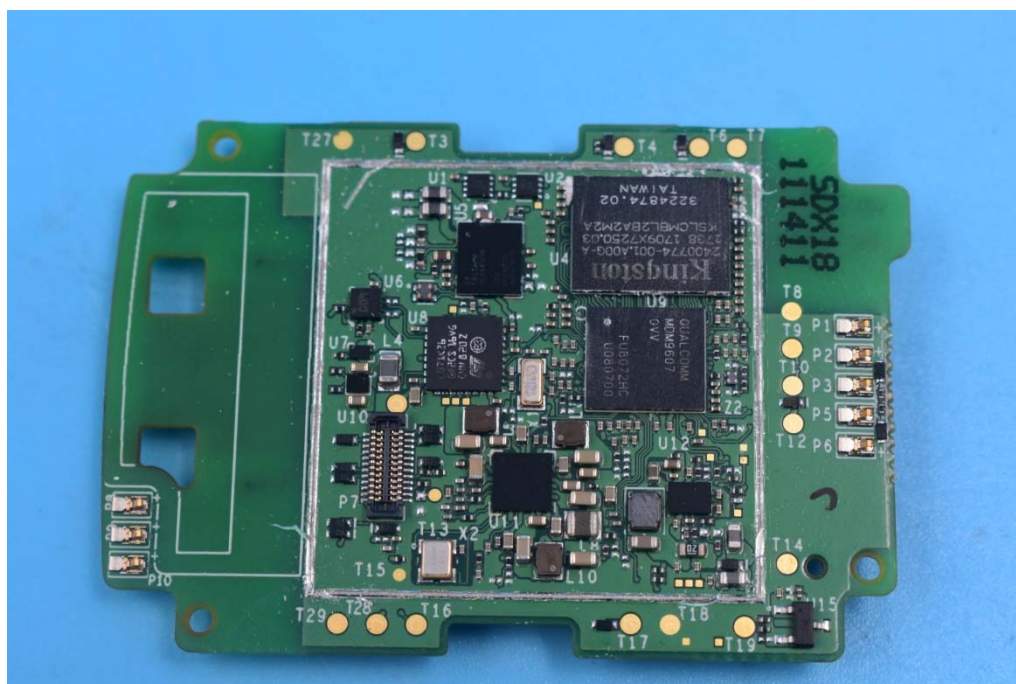

FCC ID: 2ABDK-GCR4

Internal Photos

1. EUT uncover view

2. Mainboard front view

3. Mainboard rear view

4. Antenna view

Main Antenna