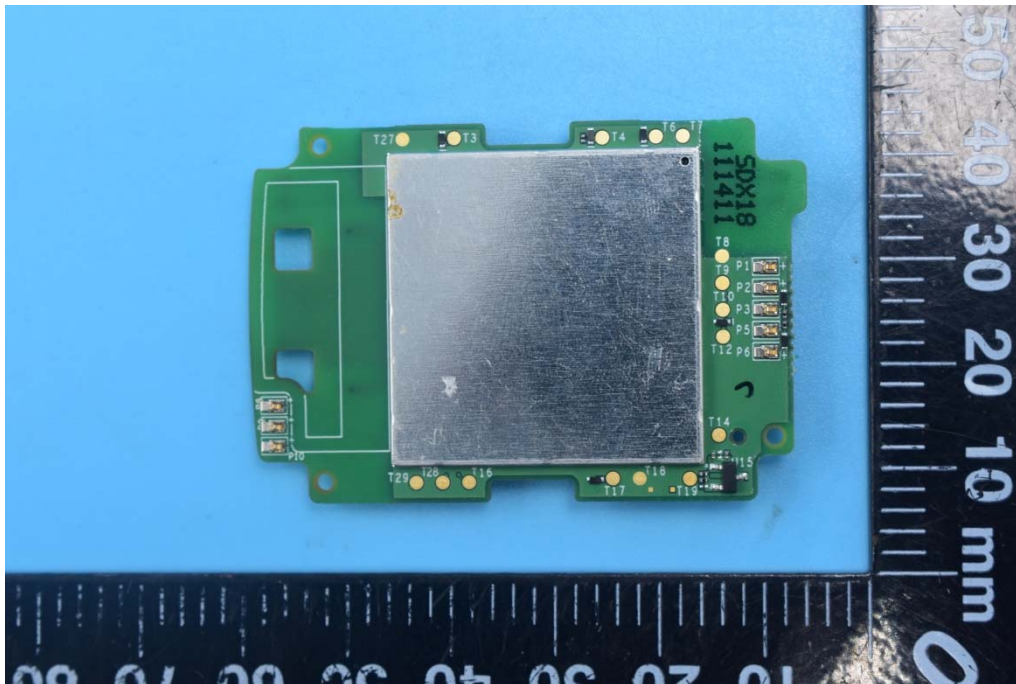

FCC ID: 2ABDK-GCR4

Internal Photos

1. EUT uncover view

2. Mainboard front view

3. Mainboard rear view

4. Antenna view

Main Antenna