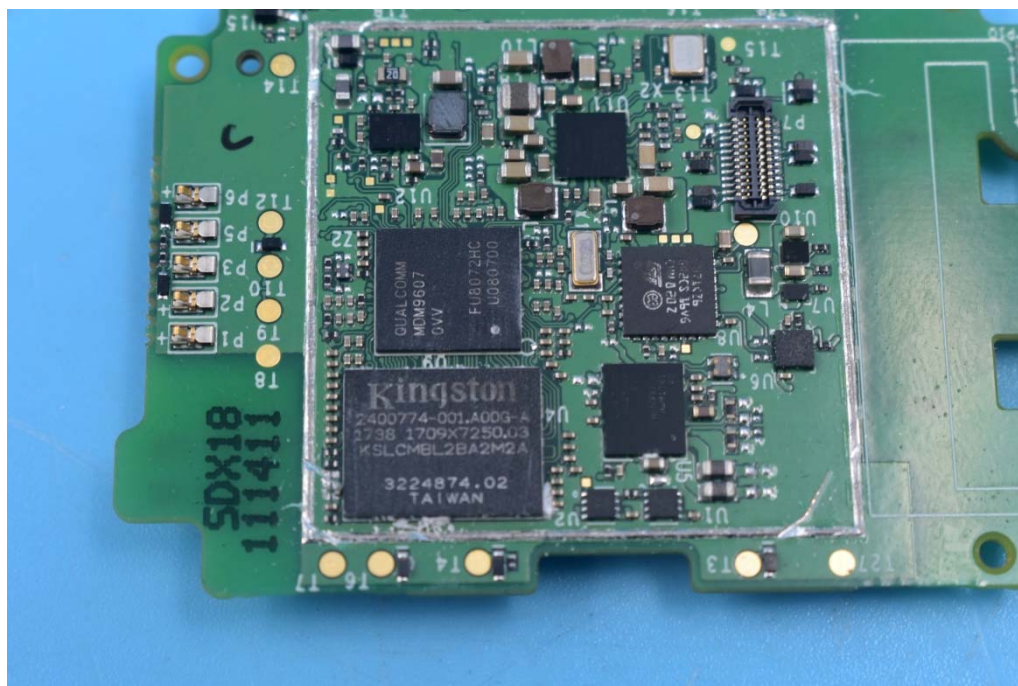

FCC ID: 2ABDK-GCR4

Internal Photos

1. EUT uncover view

2. Mainboard front view

3. Mainboard rear view

4. Antenna view

Main Antenna