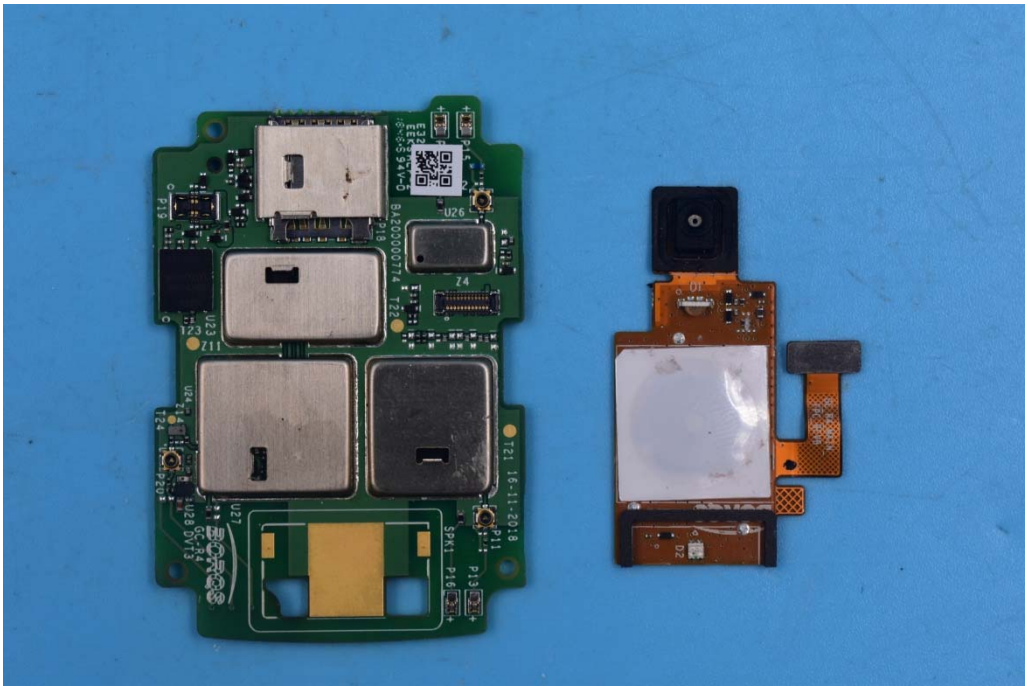

FCC ID: 2ABDK-GCR4

Internal Photos

1. EUT uncover view

2. Mainboard front view

3. Mainboard rear view

4. Antenna view

Main Antenna