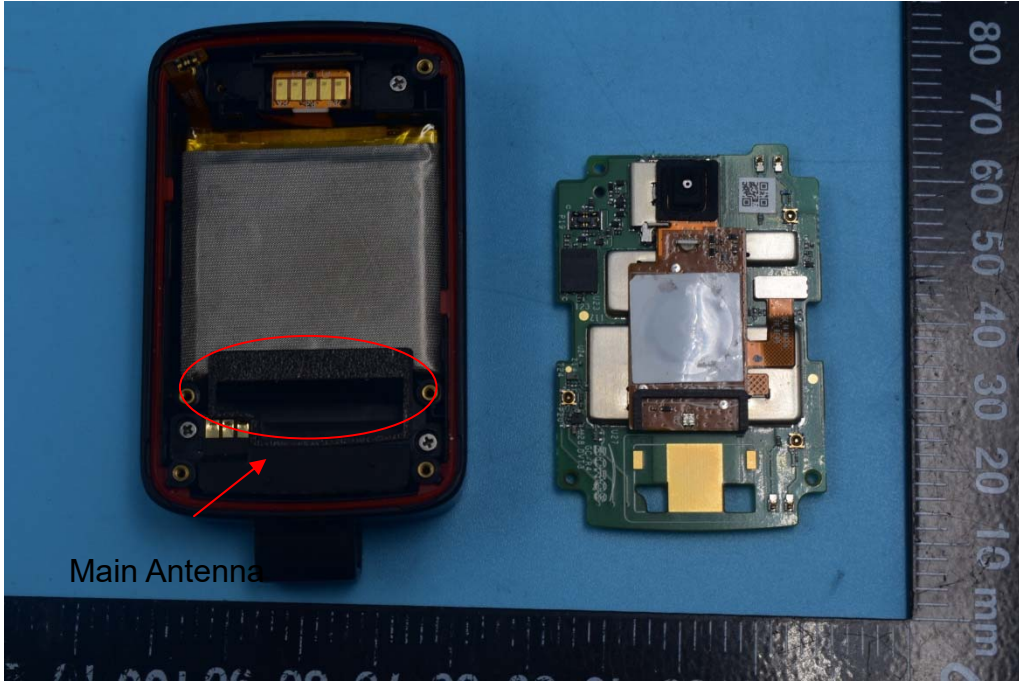

FCC ID: 2ABDK-GCR4

Internal Photos

1. EUT uncover view

2. Mainboard front view

3. Mainboard rear view

4. Antenna view

Main Antenna