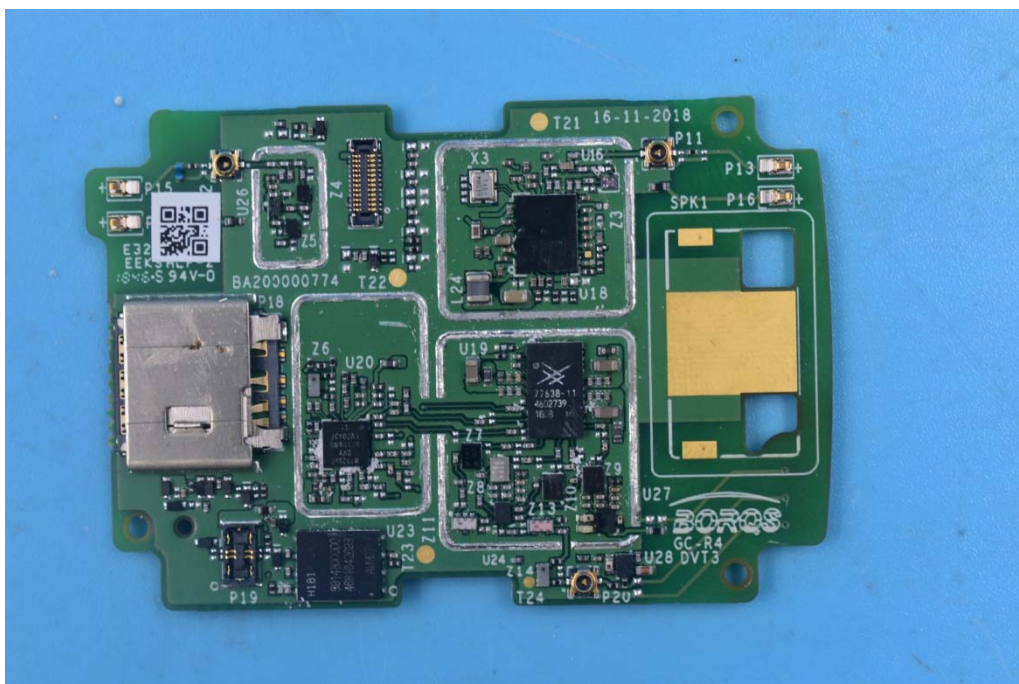

FCC ID: 2ABDK-GCR4

Internal Photos

1. EUT uncover view

2. Mainboard front view

3. Mainboard rear view

4. Antenna view

Main Antenna