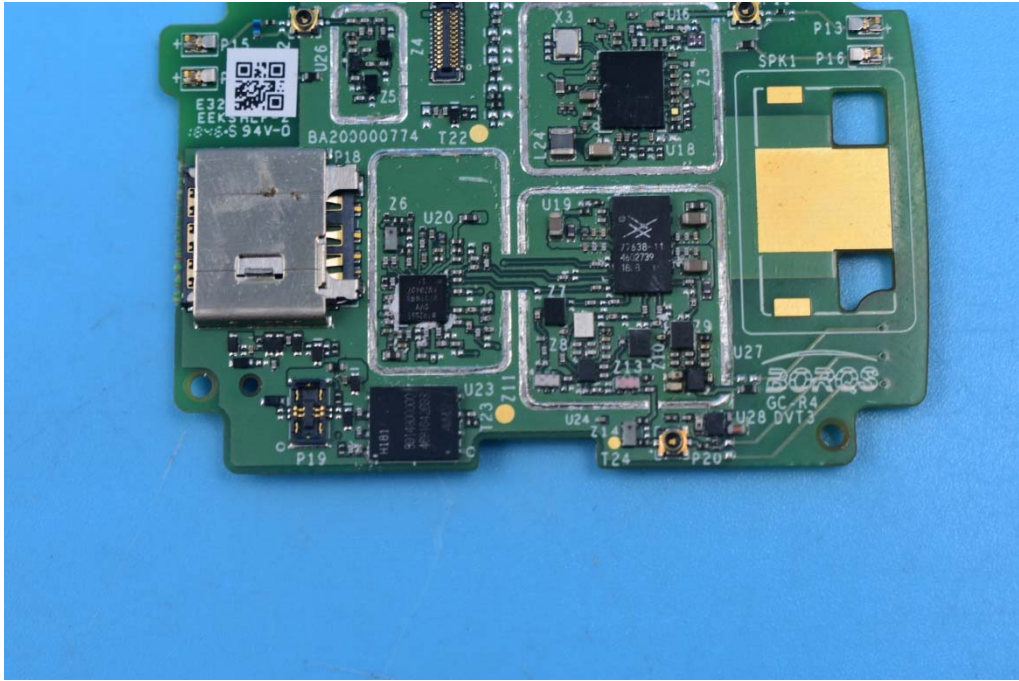

FCC ID: 2ABDK-GCR4

Internal Photos

1. EUT uncover view

2. Mainboard front view

3. Mainboard rear view

4. Antenna view

Main Antenna