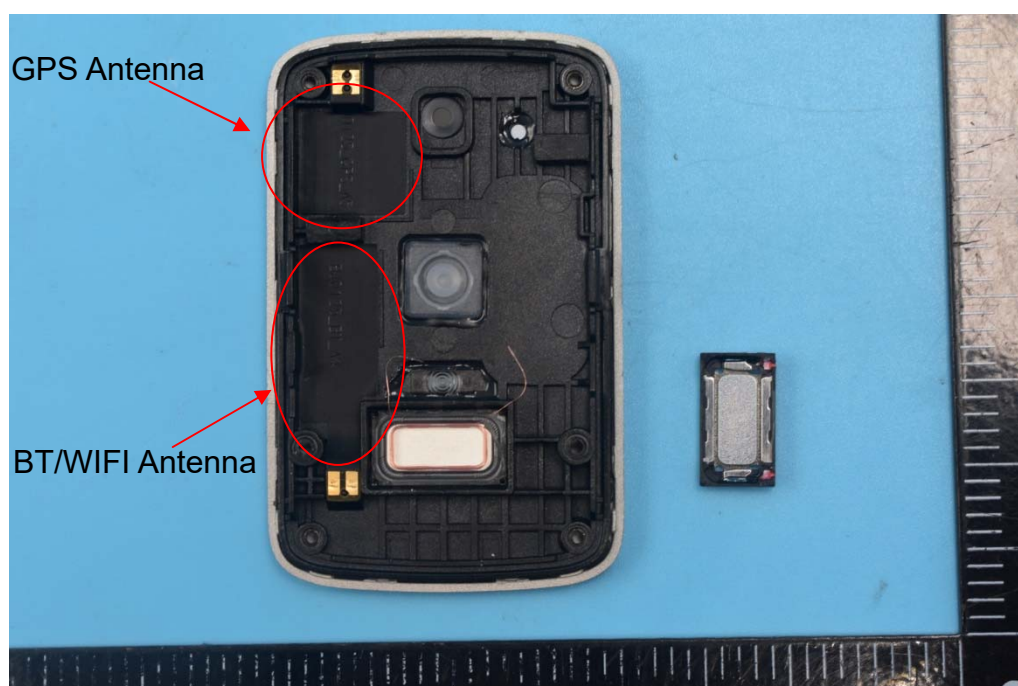

FCC ID: 2ABDK-GCR4

Internal Photos

1. EUT uncover view

2. Mainboard front view

3. Mainboard rear view

4. Antenna view

Main Antenna