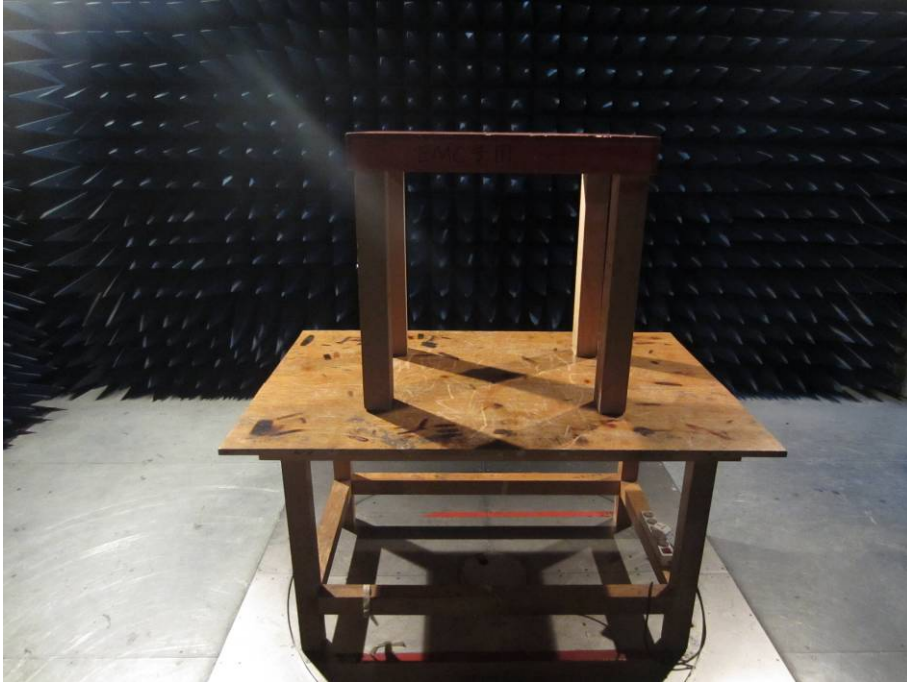

RADIATED EMISSION TEST SETUP (30 MHz to 1 GHz) FROM 1M-HEIGHT TEST TABLE

RADIATED EMISSION TEST SETUP (ABOVE 1 GHz) FROM 1.5M-HEIGHT TEST TABLE

1. 5M-HEIGHT TEST TABLE FOR RADIATED EMISSION TEST SETUP (ABOVE 1 GHz)

AC POWER LINE CONDUCTED EMISSION

RADIO FREQUENCY