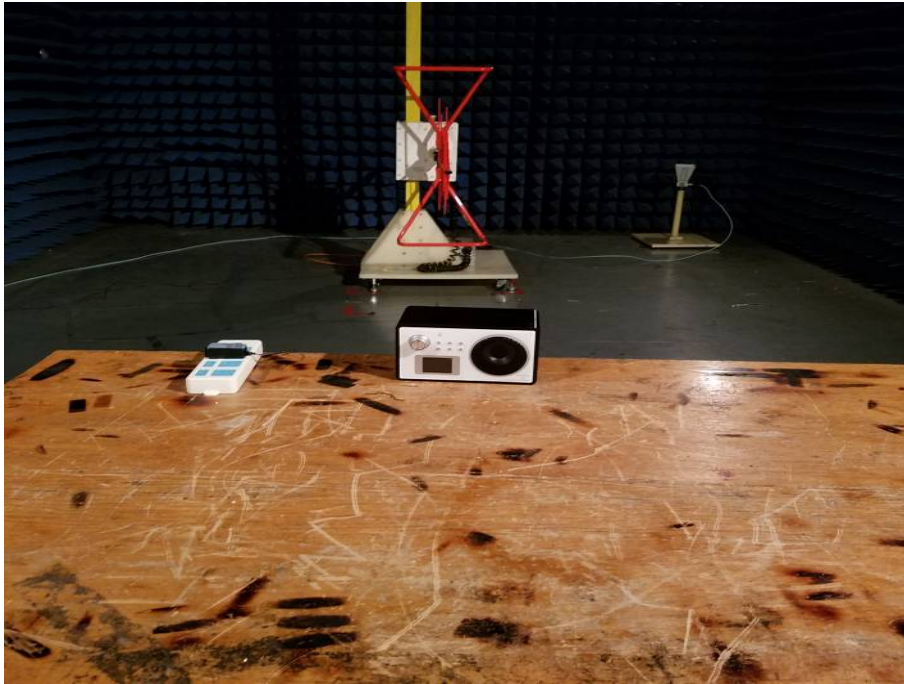

RADIATED EMISSION TEST SETUP (30 MHz to 1 GHz) FROM 1M-HEIGHT TEST TABLE

RADIATED EMISSION TEST SETUP (ABOVE 1 GHz) FROM 1.5M-HEIGHT TEST TABLE

1. 5M-HEIGHT TEST TABLE FOR RADIATED EMISSION TEST SETUP (ABOVE 1 GHz)

AC POWER LINE CONDUCTED EMISSION

RADIO FREQUENCY