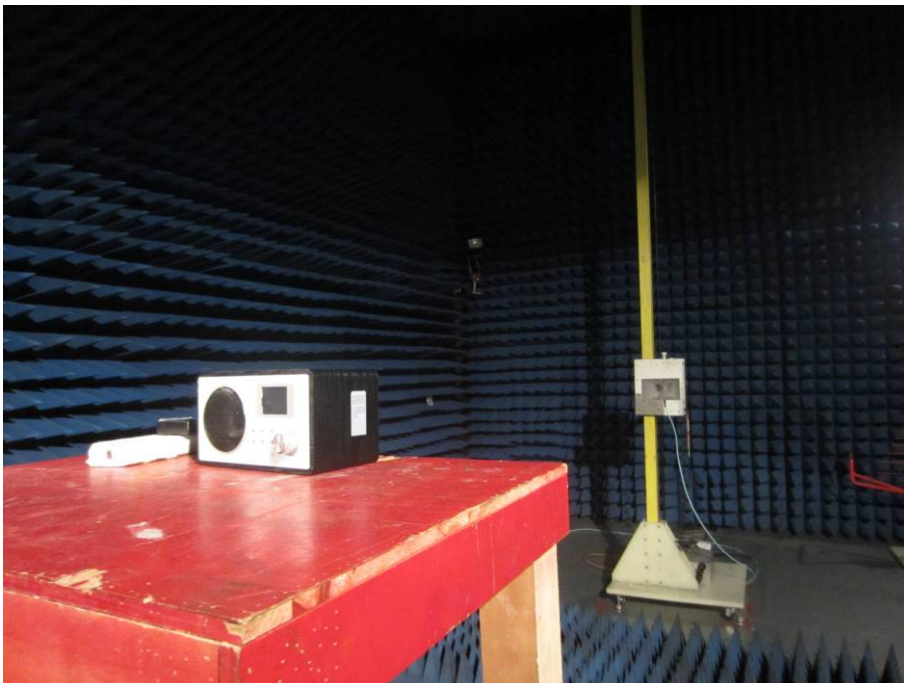

RADIATED EMISSION TEST SETUP (30 MHz to 1 GHz) FROM 1M-HEIGHT TEST TABLE

RADIATED EMISSION TEST SETUP (ABOVE 1 GHz) FROM 1.5M-HEIGHT TEST TABLE

1. 5M-HEIGHT TEST TABLE FOR RADIATED EMISSION TEST SETUP (ABOVE 1 GHz)

AC POWER LINE CONDUCTED EMISSION

RADIO FREQUENCY