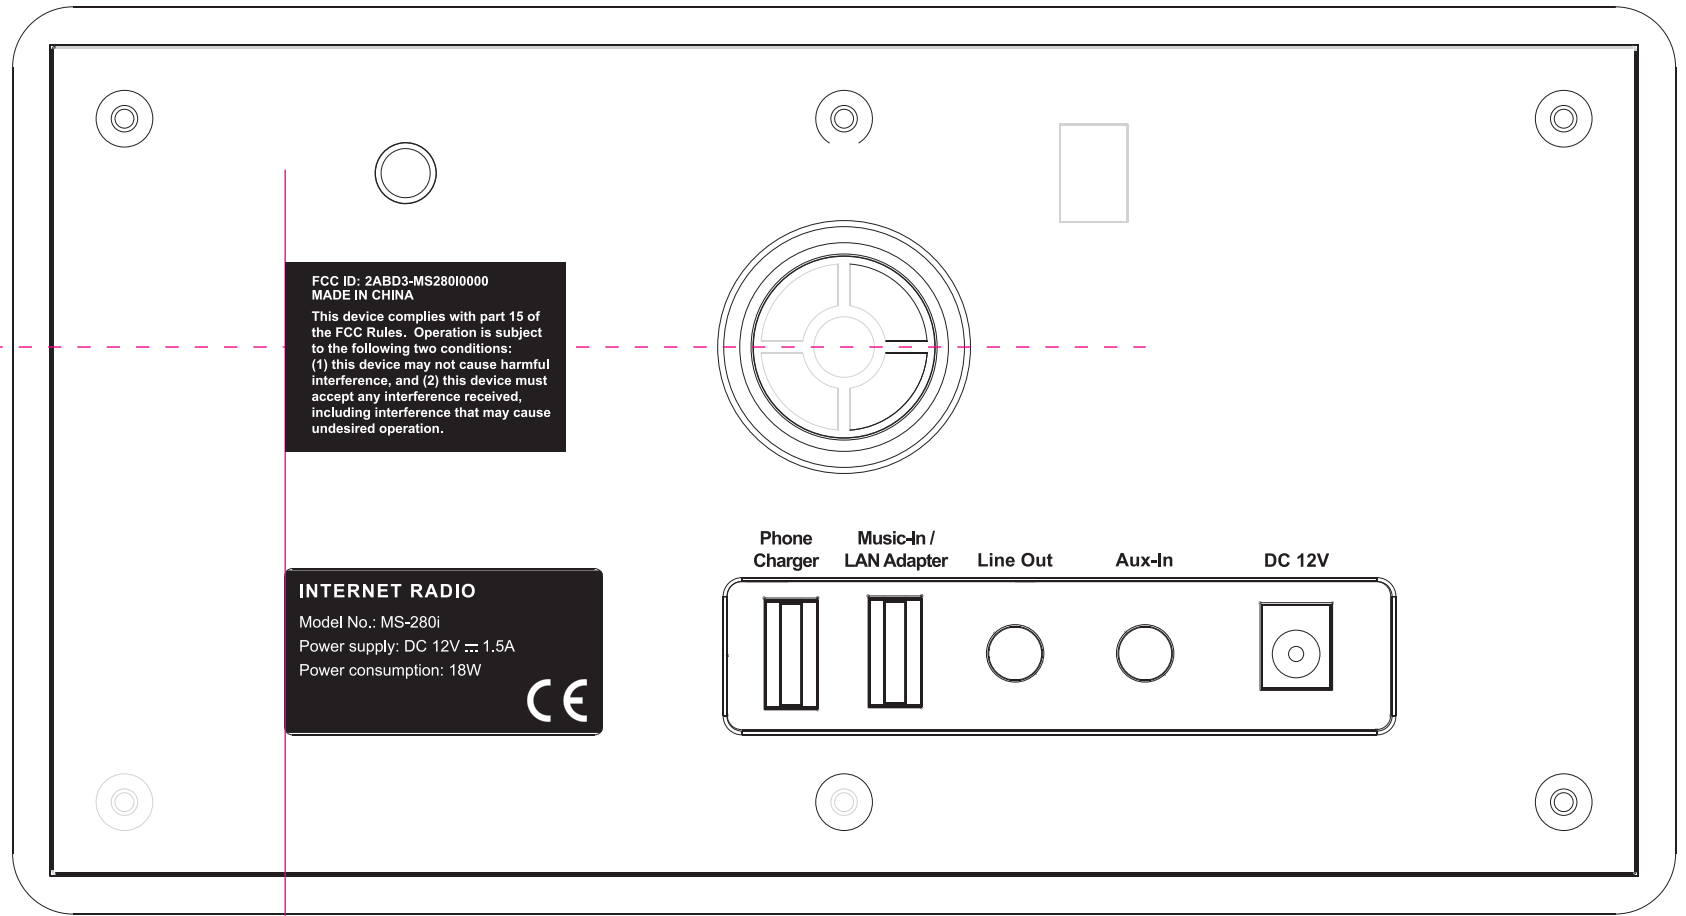

FCC label Aligned to Center of the hole  
 FCC 贴纸与导音孔居中对齐

FCC label Aligned to Left of Rating label  
 FCC 贴纸与Rating label左对齐

MS-280i	Scale:	Rev.	
	FCC Lable	Date	2013/11/26