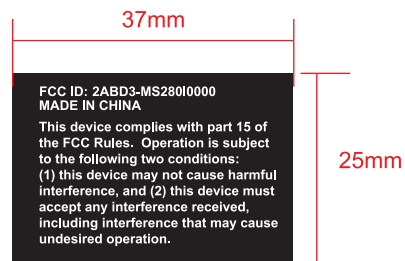

FCC label Aligned to Center of the hole  
 FCC 贴纸与导音孔居中对齐

FCC label Aligned to Left of Rating label  
 FCC 贴纸与Rating label左对齐

MS-280i	Scale:	Rev.	
	FCC Lable	Date	2013/11/26