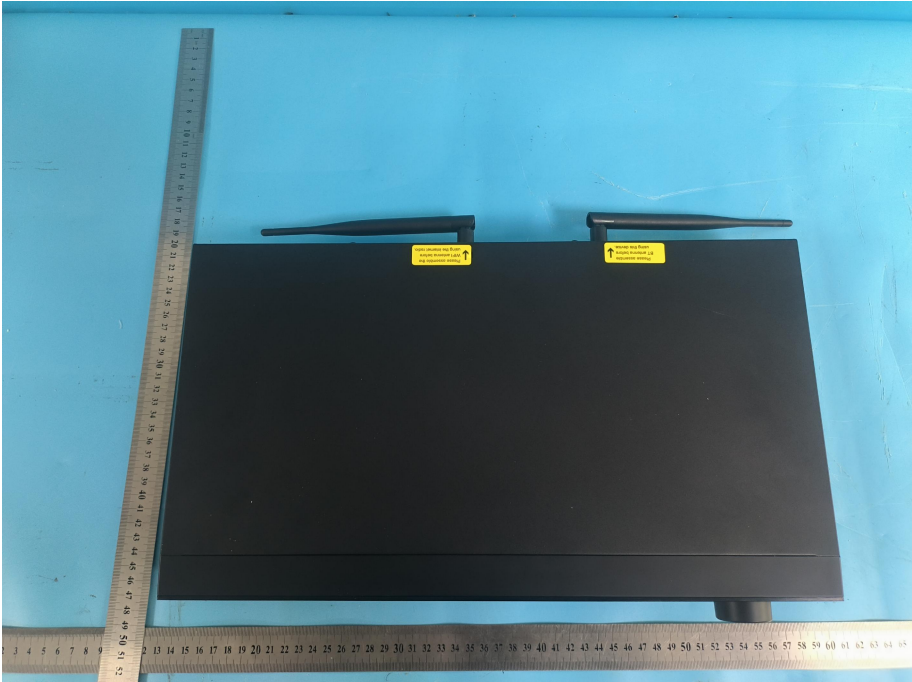

FRONT VIEW OF SAMPLE

BACK VIEW OF SAMPLE

BT Antenna

Wifi 2.4G Antenna

Model No.: MA-50L

LEFT VIEW OF SAMPLE

RIGHT VIEW OF SAMPLE

TOP VIEW OF SAMPLE

BOTTOM VIEW OF SAMPLE

Model No.: MA-50L