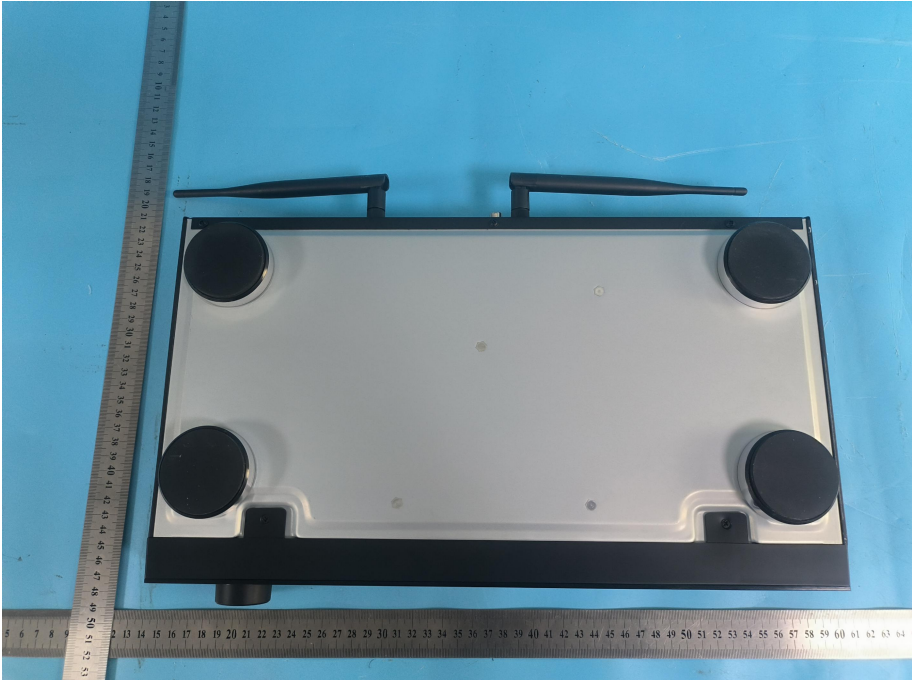

FRONT VIEW OF SAMPLE

BACK VIEW OF SAMPLE

BT Antenna

Wifi 2.4G Antenna

Model No.: MA-50L

LEFT VIEW OF SAMPLE

RIGHT VIEW OF SAMPLE

TOP VIEW OF SAMPLE

BOTTOM VIEW OF SAMPLE

Model No.: MA-50L