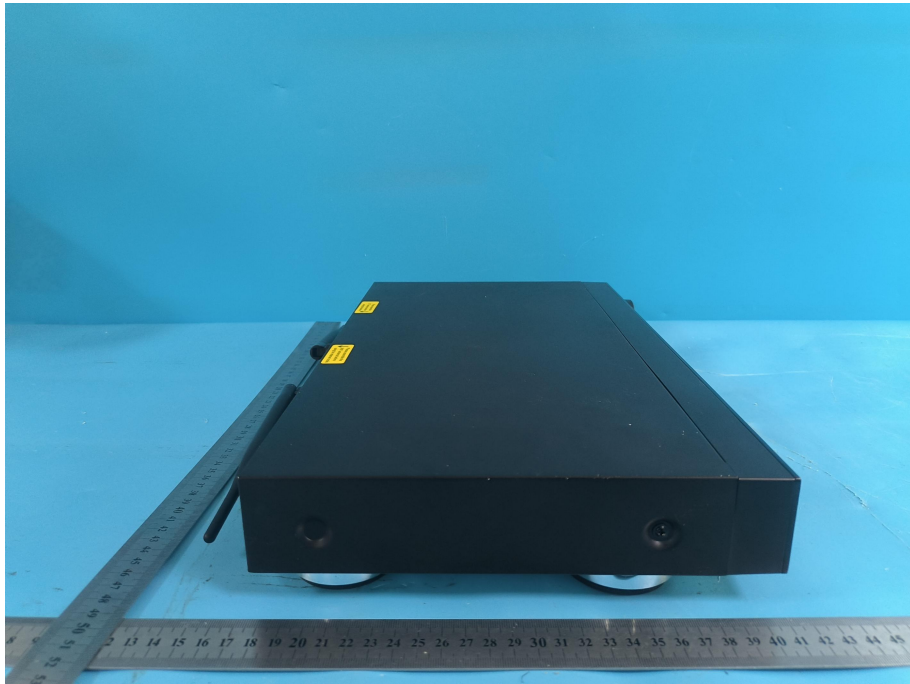

FRONT VIEW OF SAMPLE

BACK VIEW OF SAMPLE

BT Antenna

Wifi 2.4G Antenna

Model No.: MA-50L

LEFT VIEW OF SAMPLE

RIGHT VIEW OF SAMPLE

TOP VIEW OF SAMPLE

BOTTOM VIEW OF SAMPLE

Model No.: MA-50L