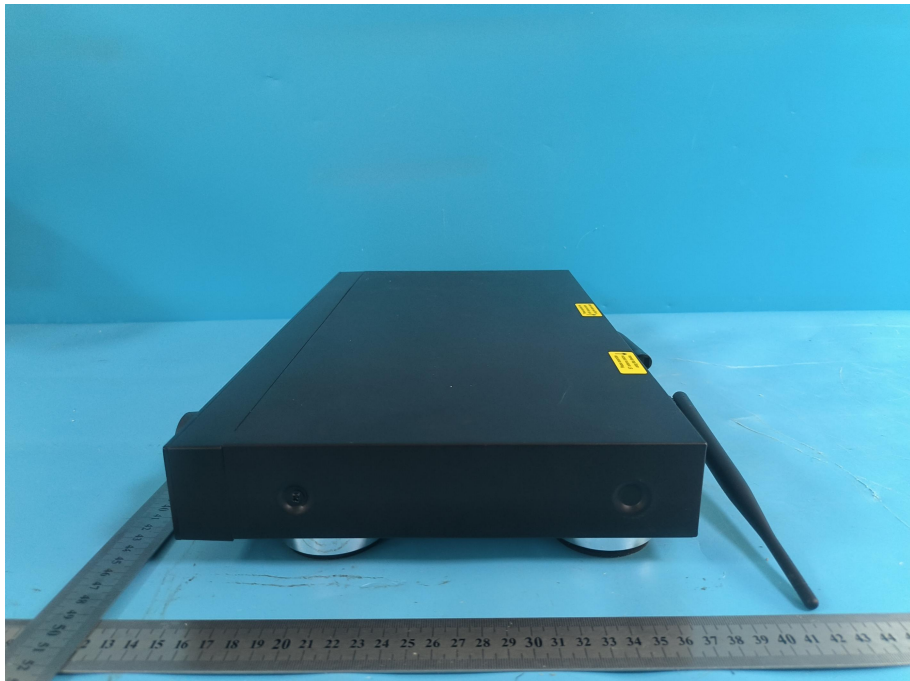

FRONT VIEW OF SAMPLE

BACK VIEW OF SAMPLE

BT Antenna

Wifi 2.4G Antenna

Model No.: MA-50L

LEFT VIEW OF SAMPLE

RIGHT VIEW OF SAMPLE

TOP VIEW OF SAMPLE

BOTTOM VIEW OF SAMPLE

Model No.: MA-50L