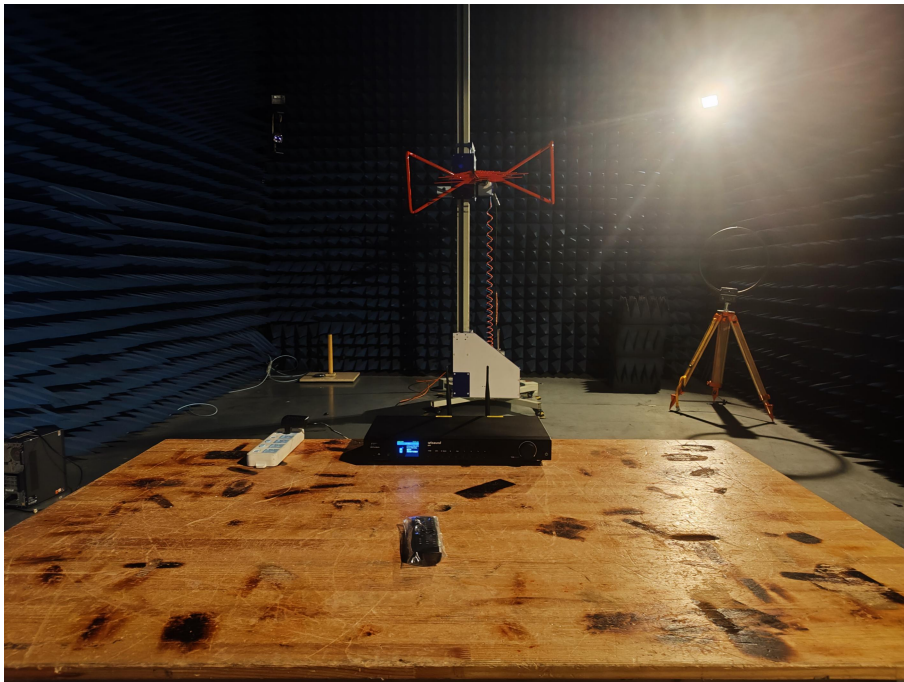

Model No.: MA-50L

CE TEST SETUP

RE TEST SETUP

RE TEST SETUP

B