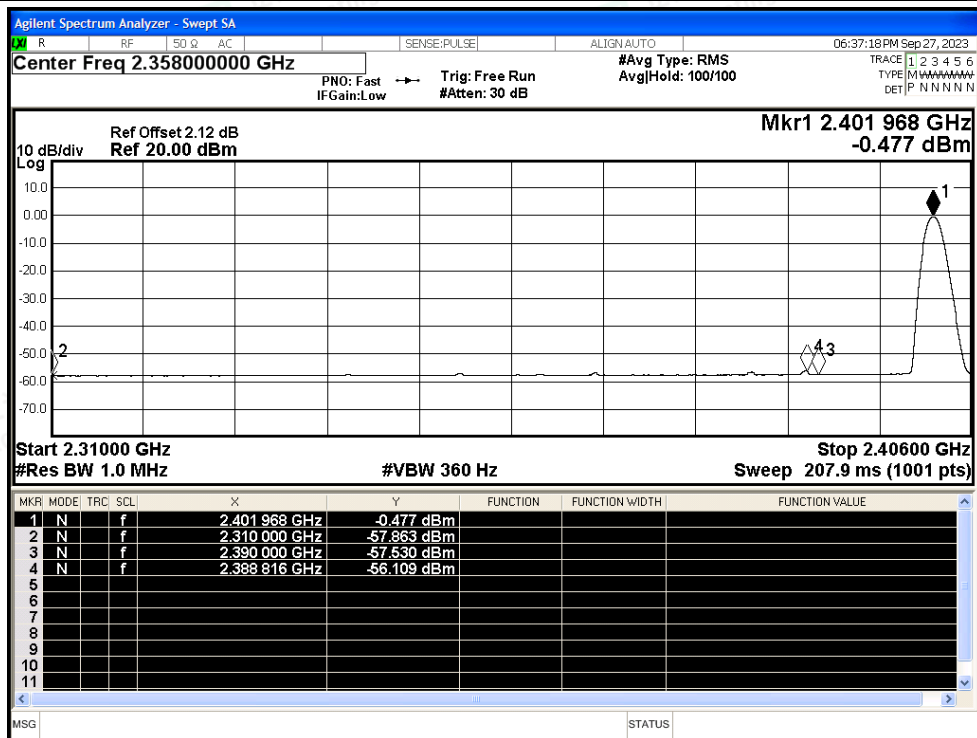

Scan code to check authenticity

Test Graphs

Restrict Band NVNT 1-DH5 2402MHz Ant1 No-Hopping Peak

Restrict Band NVNT 1-DH5 2402MHz Ant1 No-Hopping Average

Shenzhen LCS Compliance Testing Laboratory Ltd.

Add: 101, 201 Bldg A & 301 Bldg C, Juji Industrial Park Yabianxueziwei, Shajing Street, Baoan District, Shenzhen, 518000, China