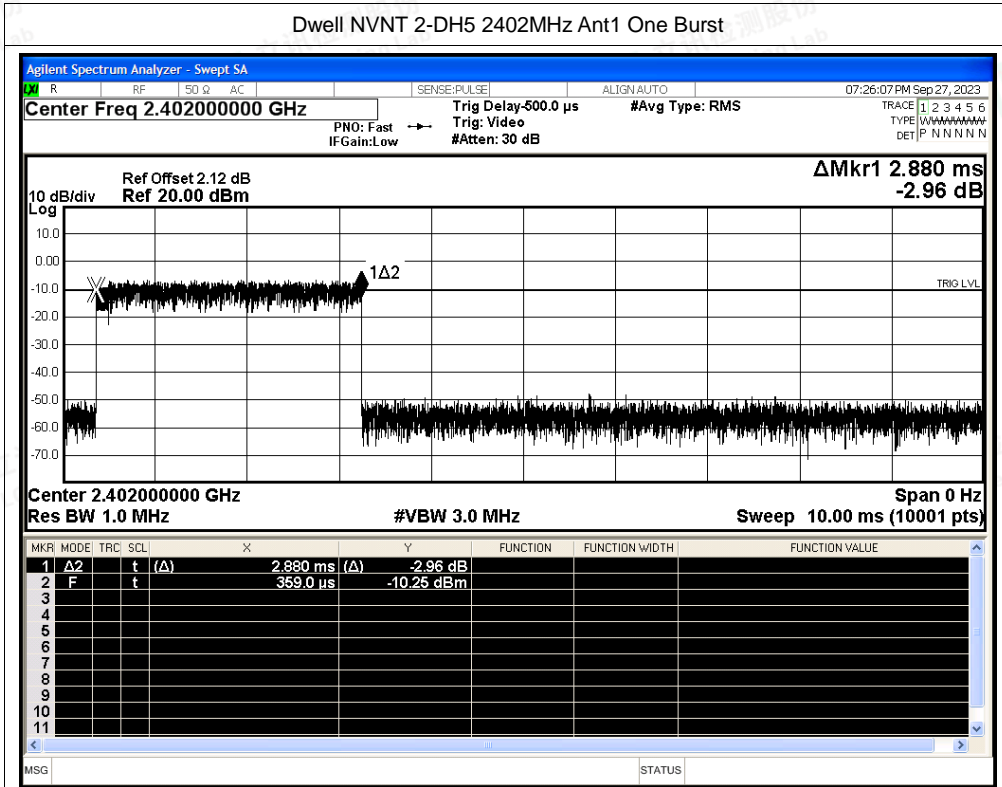

Test Graphs

Dwell NVNT 1-DH5 2402MHz Ant1 One Burst

Dwell NVNT 1-DH5 2402MHz Ant1 Accumulated

Dwell NVNT 2-DH5 2402MHz Ant1 One Burst

Dwell NVNT 2-DH5 2402MHz Ant1 Accumulated

Dwell NVNT 3-DH5 2402MHz Ant1 One Burst