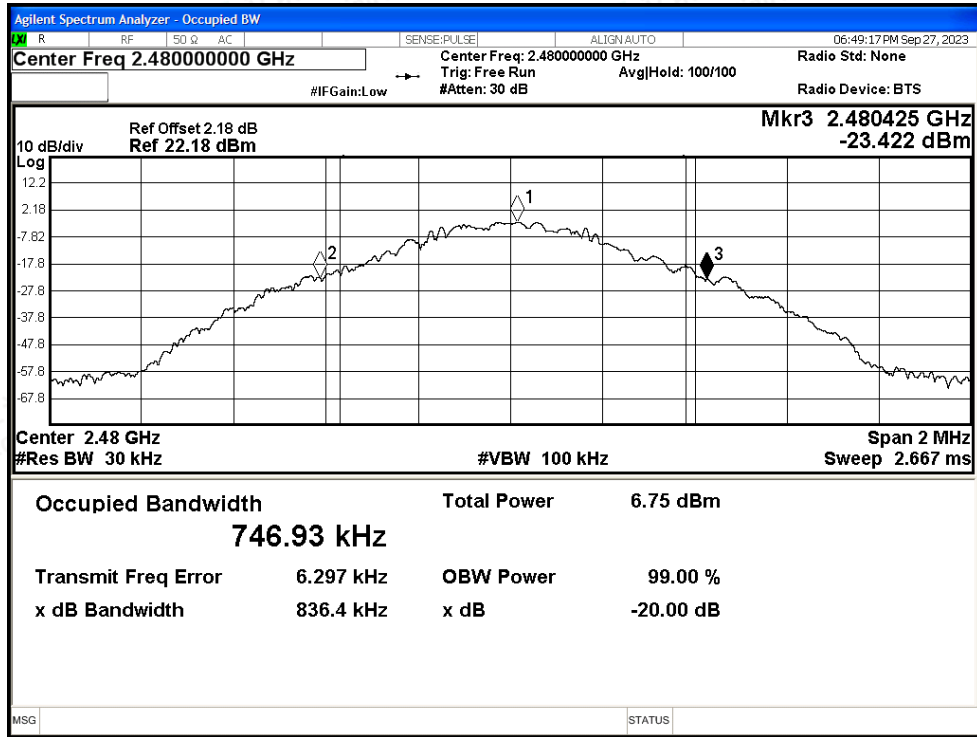

-20dB Bandwidth NVNT 1-DH5 2480MHz Ant1