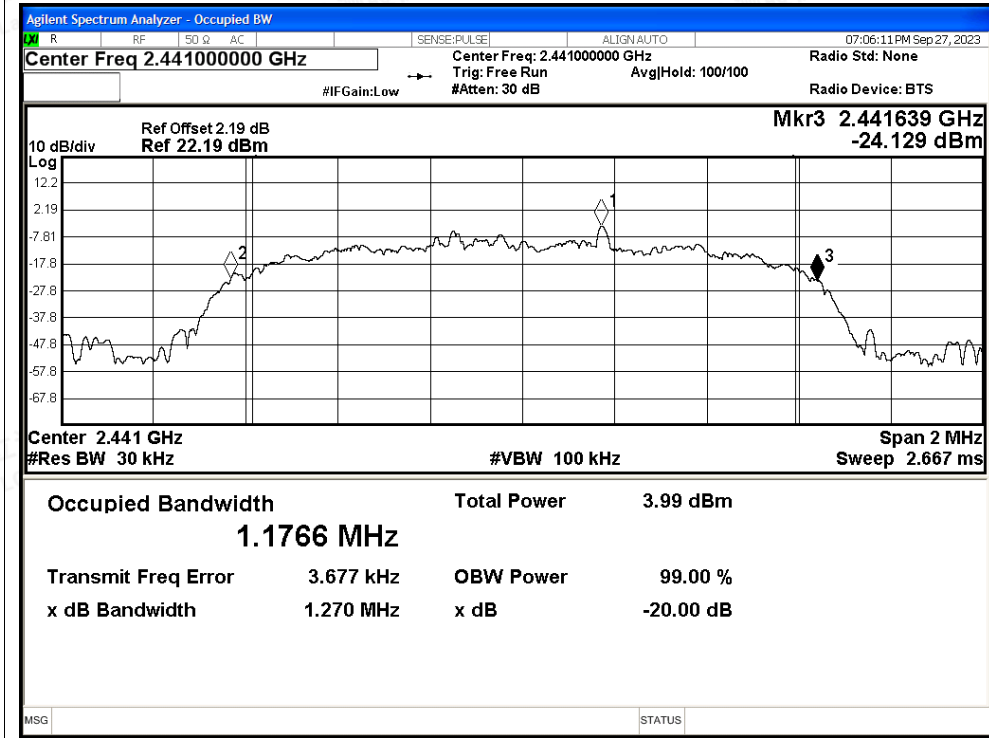

-20dB Bandwidth NVNT 3-DH5 2441MHz Ant1