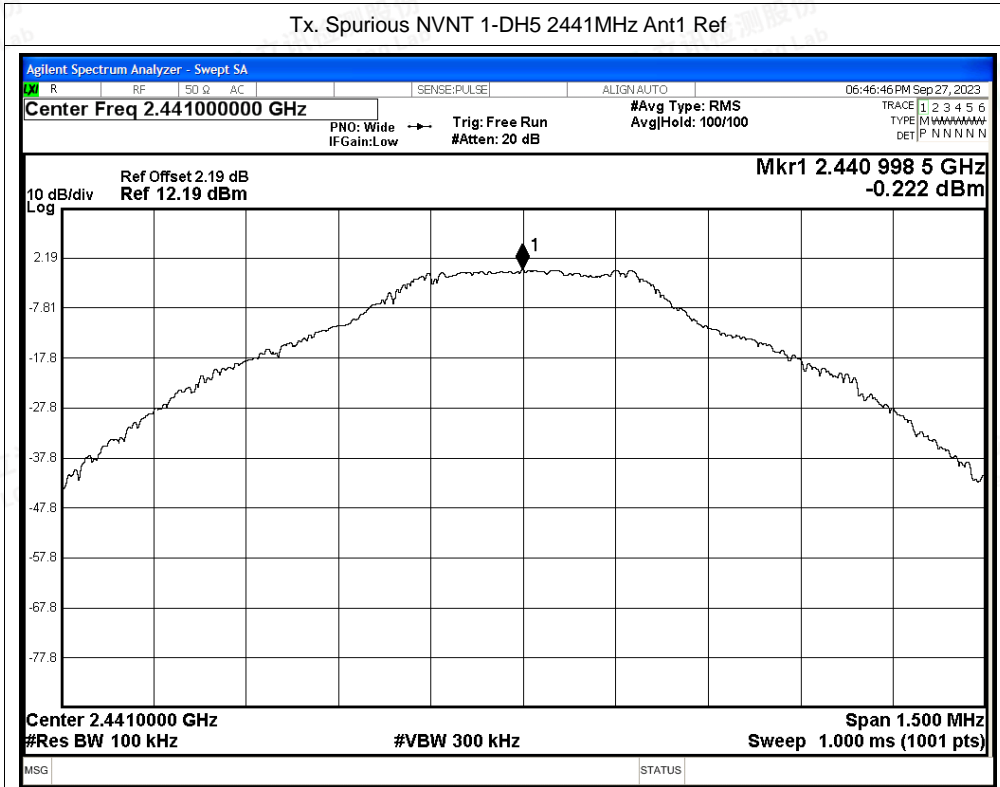

Tx. Spurious NVNT 1-DH5 2441MHz Ant1 Ref