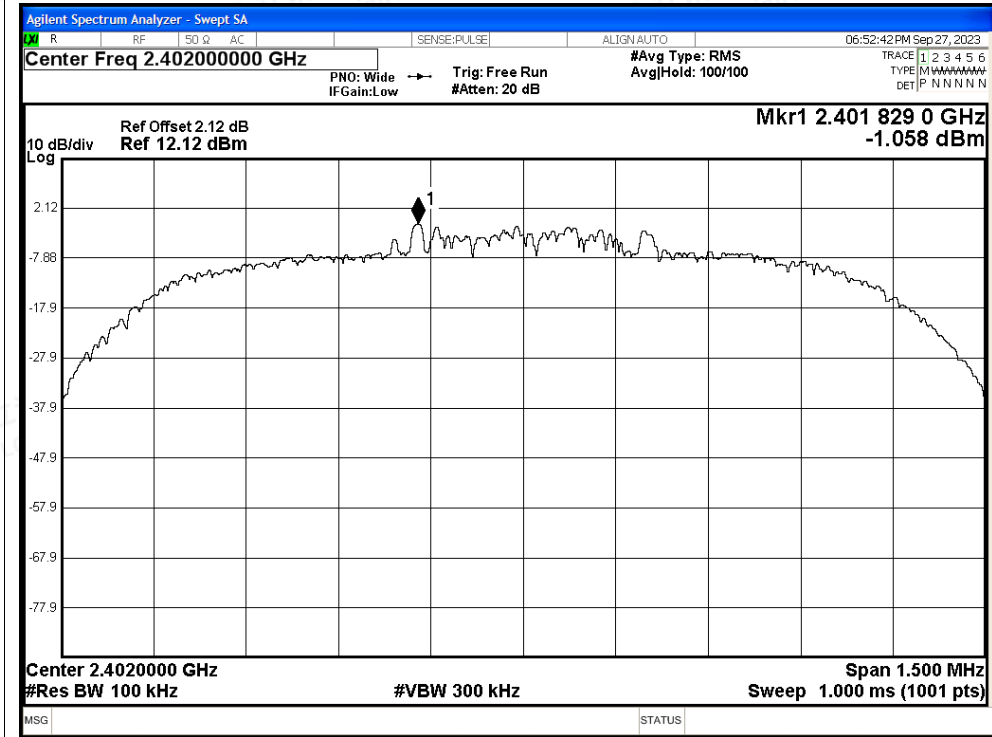

Scan code to check authenticity

Tx. Spurious NVNT 1-DH5 2480MHz Ant1 Ref

Tx. Spurious NVNT 1-DH5 2480MHz Ant1 Emission

Tx. Spurious NVNT 2-DH5 2402MHz Ant1 Ref

Tx. Spurious NVNT 2-DH5 2402MHz Ant1 Emission