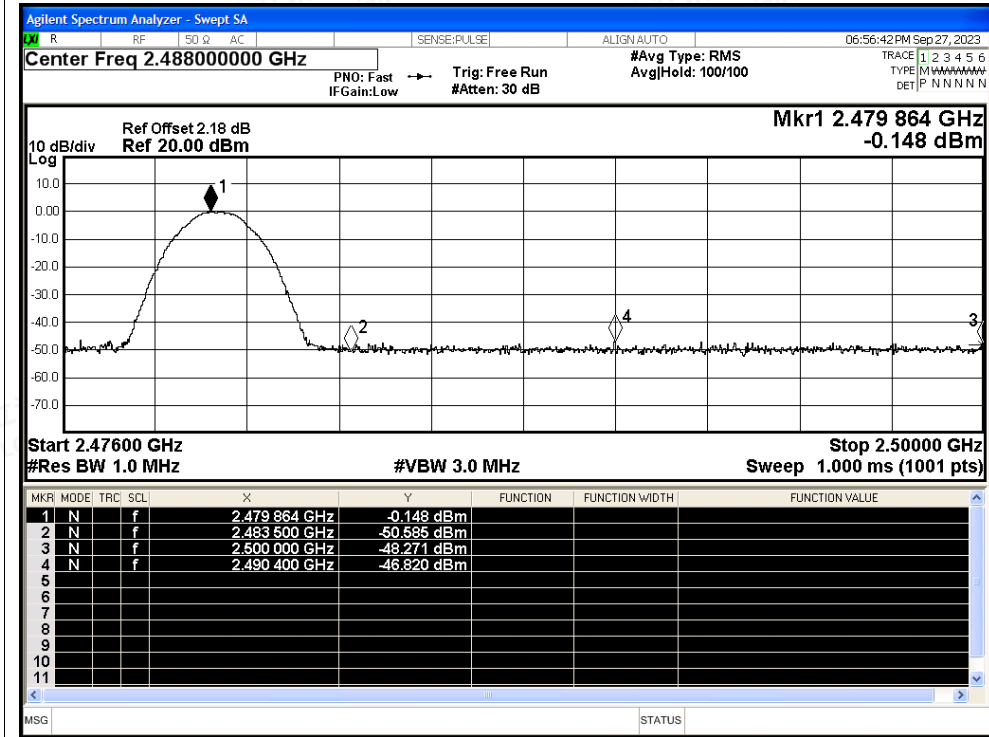

Restrict Band NVNT 2-DH5 2402MHz Ant1 No-Hopping Peak

Restrict Band NVNT 2-DH5 2402MHz Ant1 No-Hopping Average

Restrict Band NVNT 2-DH5 2480MHz Ant1 No-Hopping Peak

Restrict Band NVNT 2-DH5 2480MHz Ant1 No-Hopping Average

Restrict Band NVNT 3-DH5 2402MHz Ant1 No-Hopping Peak

Restrict Band NVNT 3-DH5 2402MHz Ant1 No-Hopping Average

Restrict Band NVNT 3-DH5 2480MHz Ant1 No-Hopping Peak

Restrict Band NVNT 3-DH5 2480MHz Ant1 No-Hopping Average