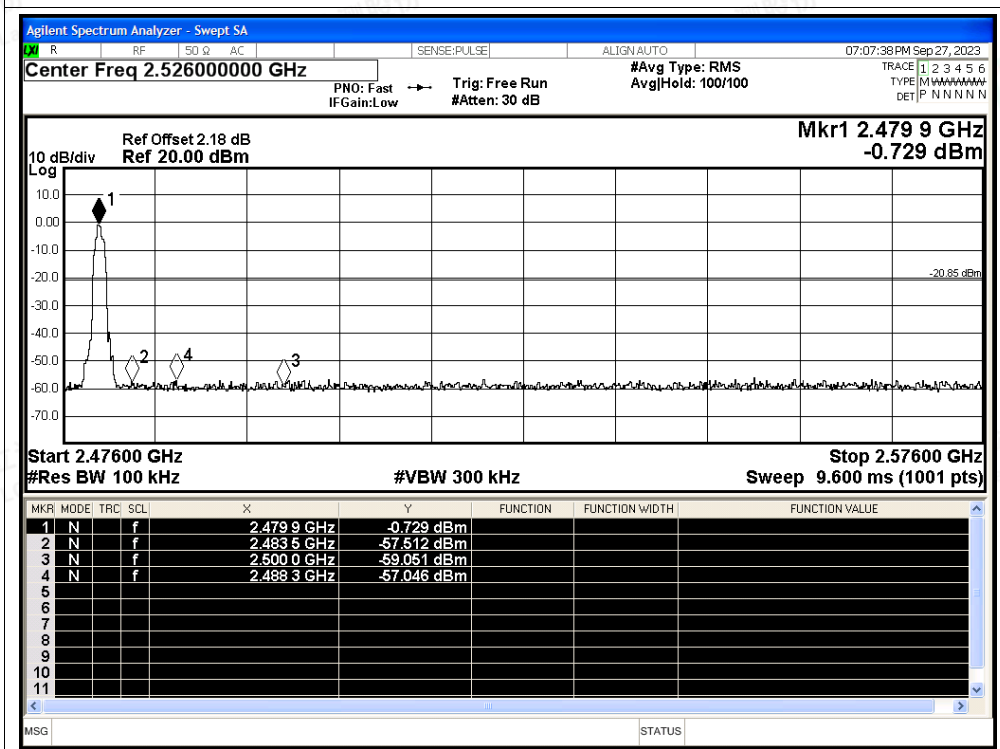

Tel: +(86) 0755-82591330 | E-mail: webmaster@lcs-cert.com | Web: www.lcs-cert.com

Scan code to check authenticity

Band Edge NVNT 3-DH5 2480MHz Ant1 No-Hopping Ref

Band Edge NVNT 3-DH5 2480MHz Ant1 No-Hopping Emission