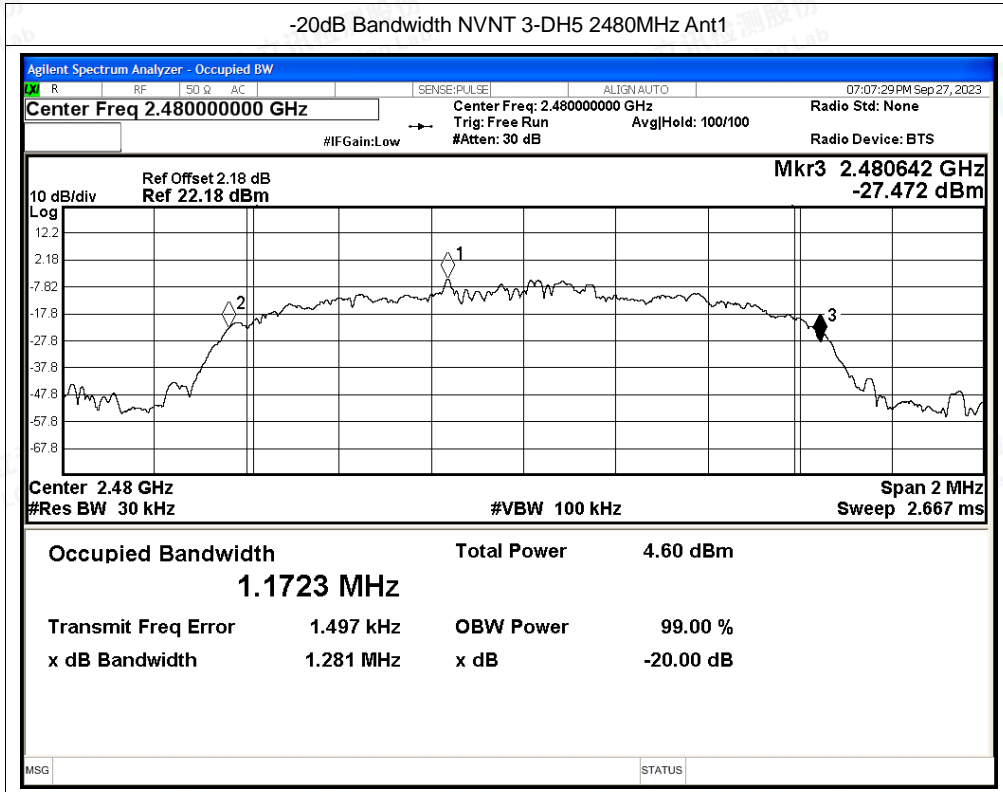

Tel: +(86) 0755-82591330 | E-mail: webmaster@lcs-cert.com | Web: www.lcs-cert.com

Scan code to check authenticity

-20dB Bandwidth NVNT 3-DH5 2402MHz Ant1

-20dB Bandwidth NVNT 3-DH5 2441MHz Ant1