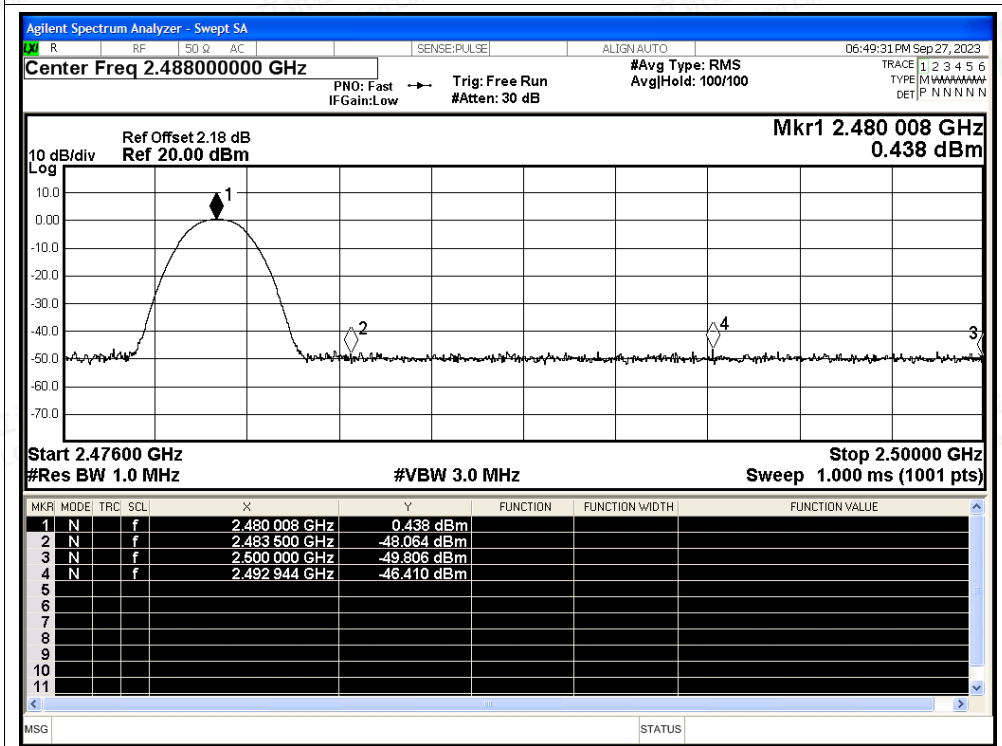

Restrict Band NVNT 1-DH5 2480MHz Ant1 No-Hopping Peak