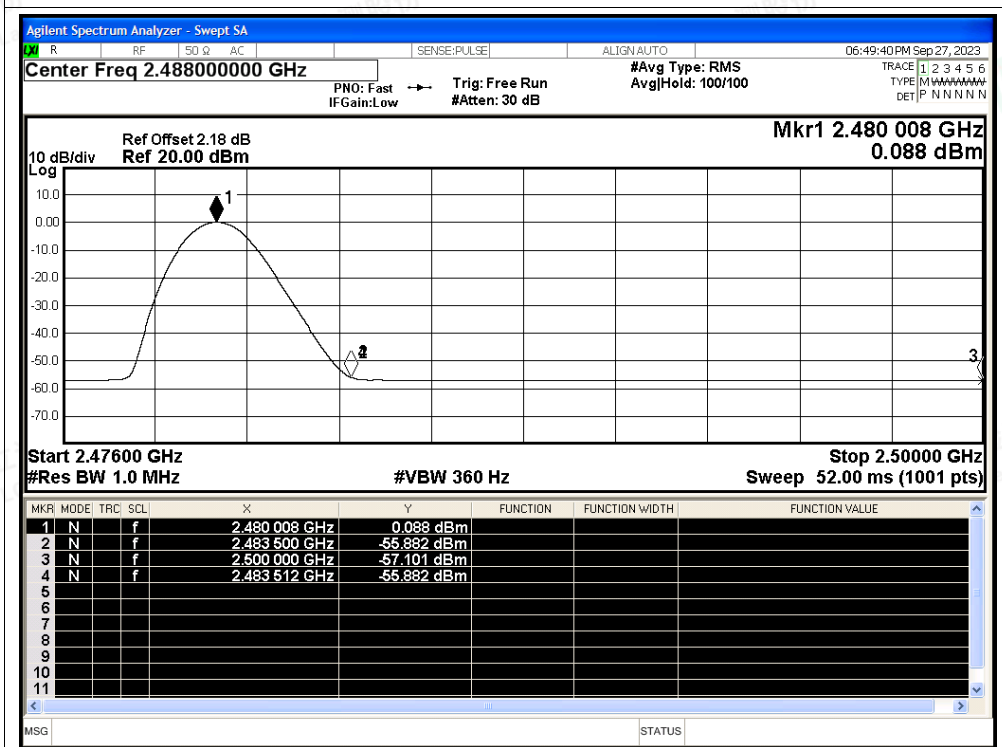

Restrict Band NVNT 2-DH5 2402MHz Ant1 No-Hopping Peak

Restrict Band NVNT 2-DH5 2402MHz Ant1 No-Hopping Average

Restrict Band NVNT 2-DH5 2480MHz Ant1 No-Hopping Peak

Restrict Band NVNT 2-DH5 2480MHz Ant1 No-Hopping Average