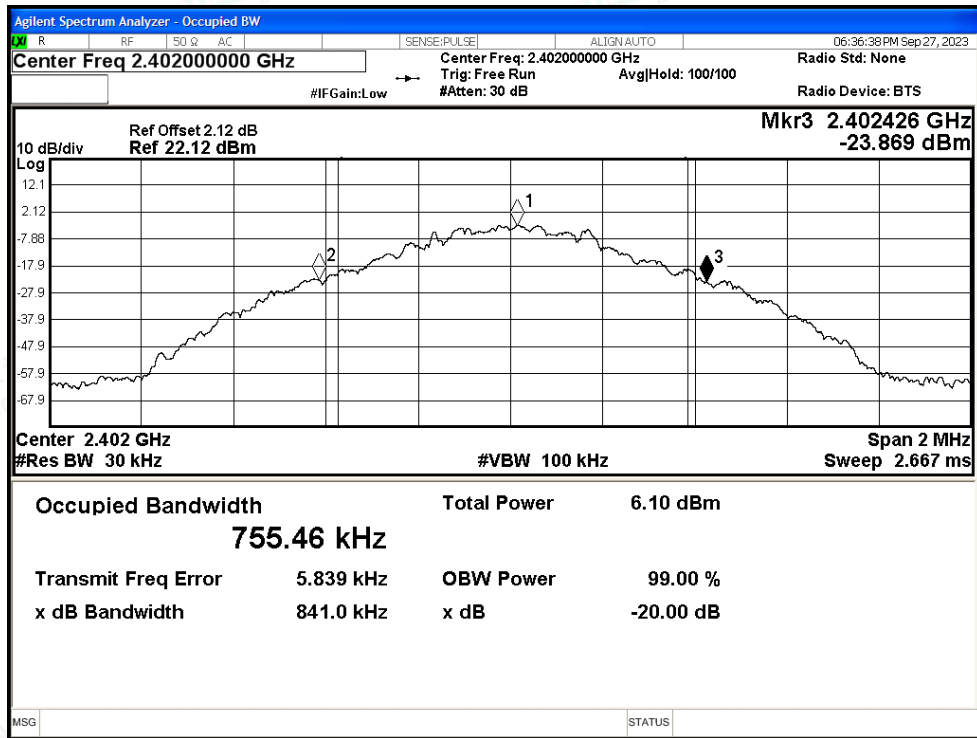

Test Graphs

-20dB Bandwidth NVNT 1-DH5 2402MHz Ant1