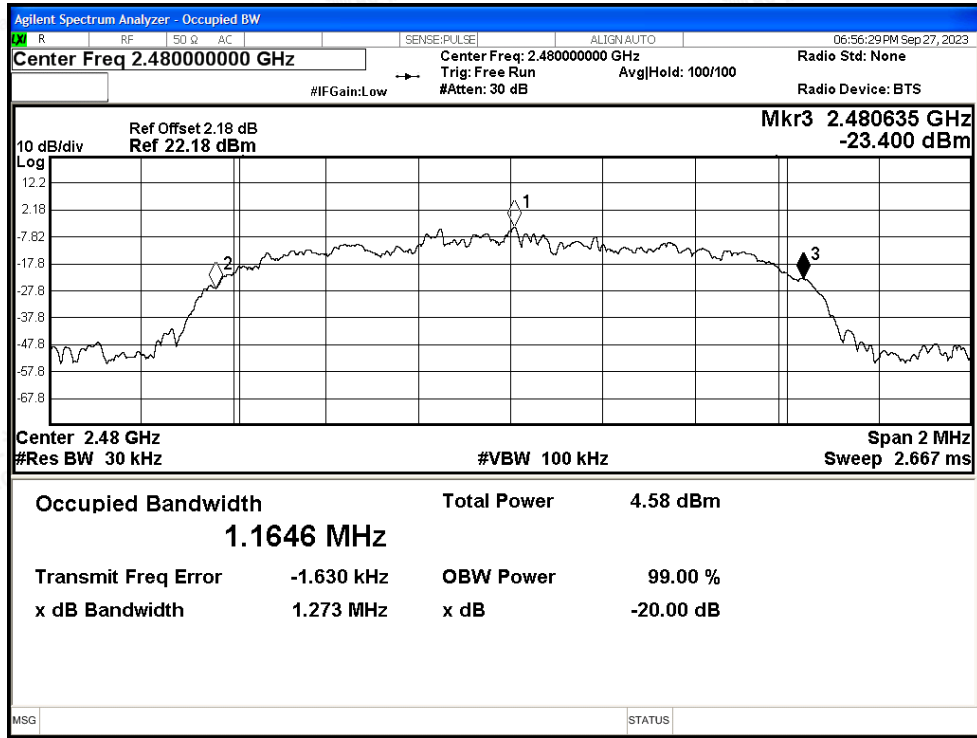

-20dB Bandwidth NVNT 2-DH5 2480MHz Ant1

Shenzhen LCS Compliance Testing Laboratory Ltd.

Add: 101, 201 Bldg A & 301 Bldg C, Juji Industrial Park Yabianxueziwei, Shajing Street, Baoan District, Shenzhen, 518000, China

Tel: +(86) 0755-82591330 | E-mail: webmaster@lcs-cert.com | Web: www.lcs-cert.com

Scan code to check authenticity