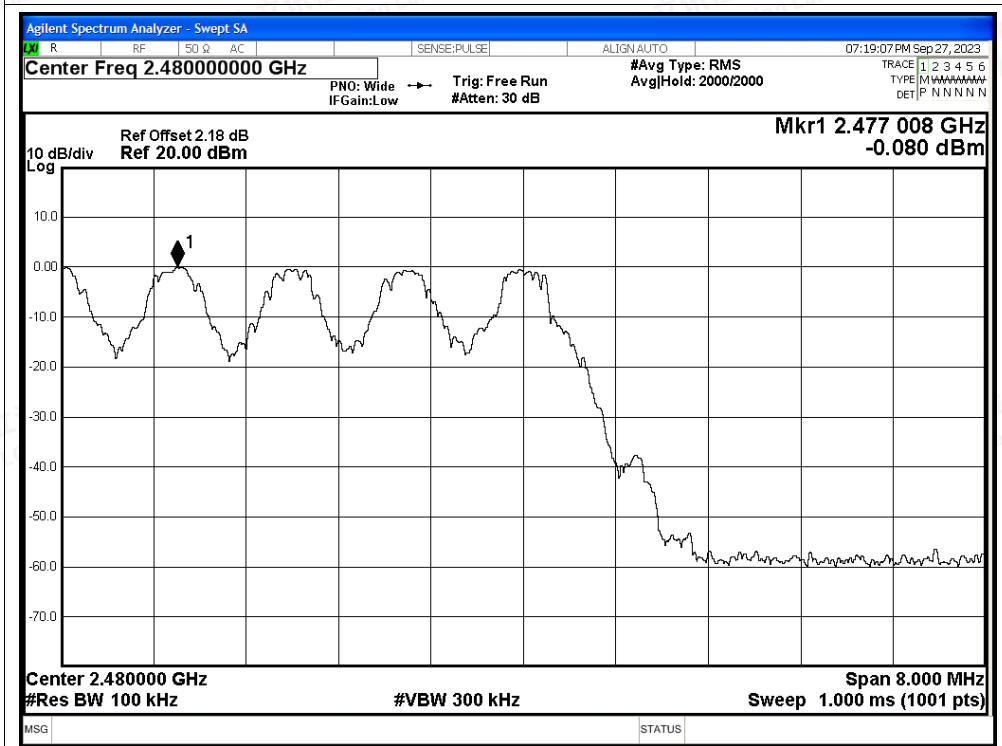

Band Edge(Hopping) NVNT 1-DH5 2480MHz Ant1 Hopping Ref