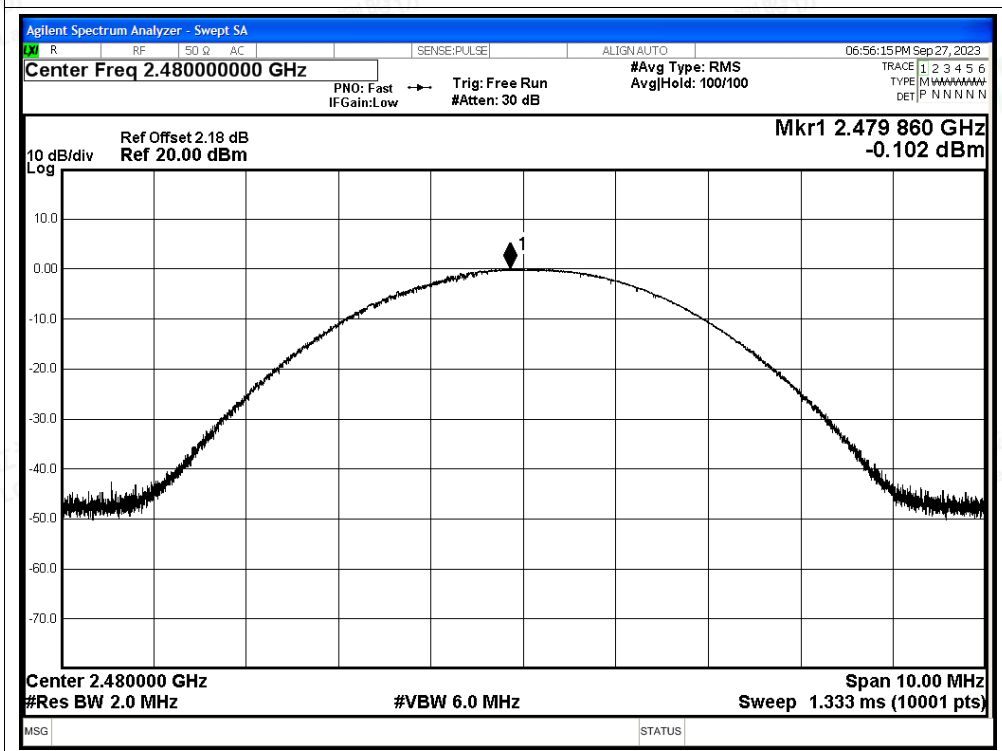

Scan code to check authenticity

Test Graphs

Power NVNT 1-DH5 2402MHz Ant1

Power NVNT 1-DH5 2441MHz Ant1

Power NVNT 1-DH5 2480MHz Ant1

Power NVNT 2-DH5 2402MHz Ant1

Power NVNT 2-DH5 2441MHz Ant1

Power NVNT 2-DH5 2480MHz Ant1