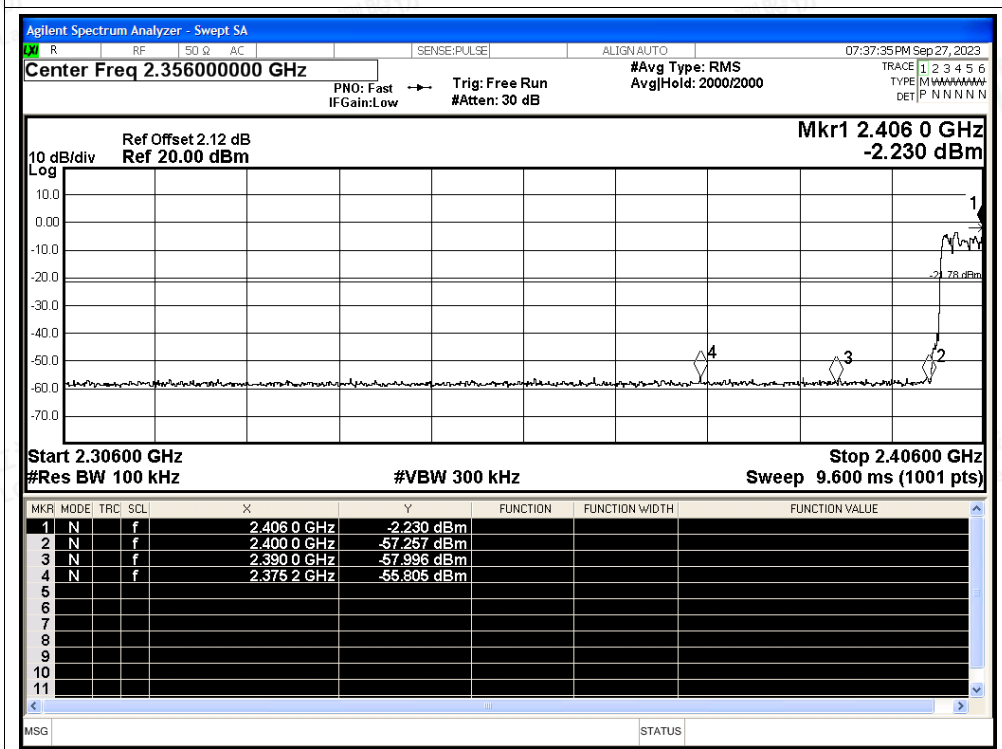

Band Edge(Hopping) NVNT 3-DH5 2402MHz Ant1 Hopping Emission

Shenzhen LCS Compliance Testing Laboratory Ltd.

Add: 101, 201 Bldg A & 301 Bldg C, Juji Industrial Park Yabianxueziwei, Shajing Street, Baoan District, Shenzhen, 518000, China

Tel: +(86) 0755-82591330 | E-mail: webmaster@lcs-cert.com | Web: www.lcs-cert.com

Scan code to check authenticity