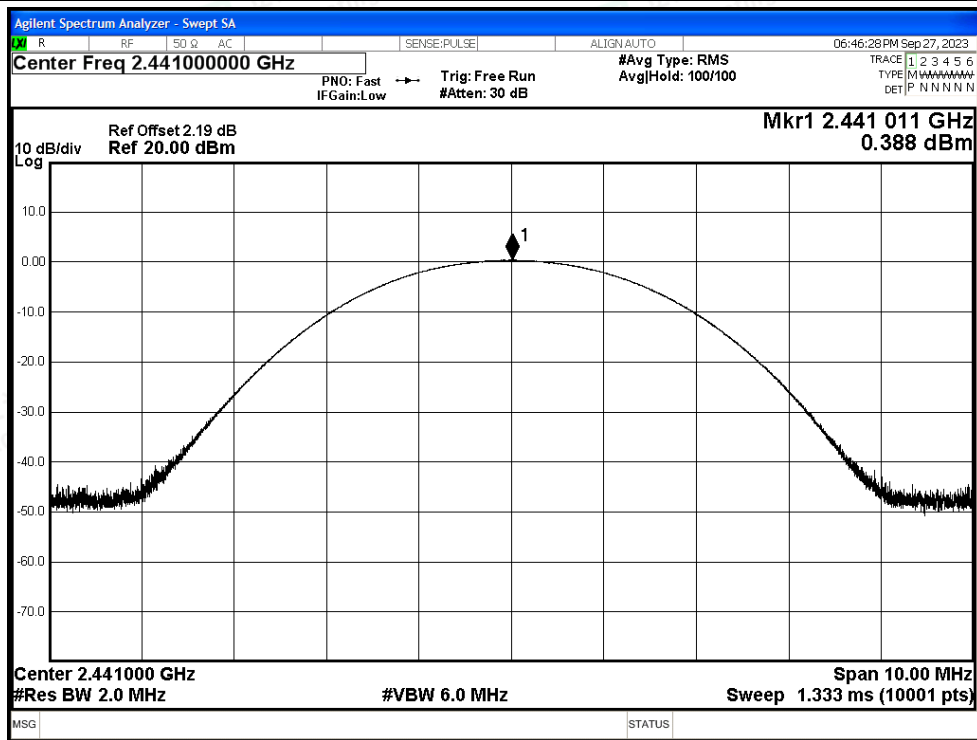

Scan code to check authenticity

Test Graphs

Power NVNT 1-DH5 2402MHz Ant1

Power NVNT 1-DH5 2441MHz Ant1

Power NVNT 1-DH5 2480MHz Ant1

Power NVNT 2-DH5 2402MHz Ant1

Power NVNT 2-DH5 2441MHz Ant1

Power NVNT 2-DH5 2480MHz Ant1