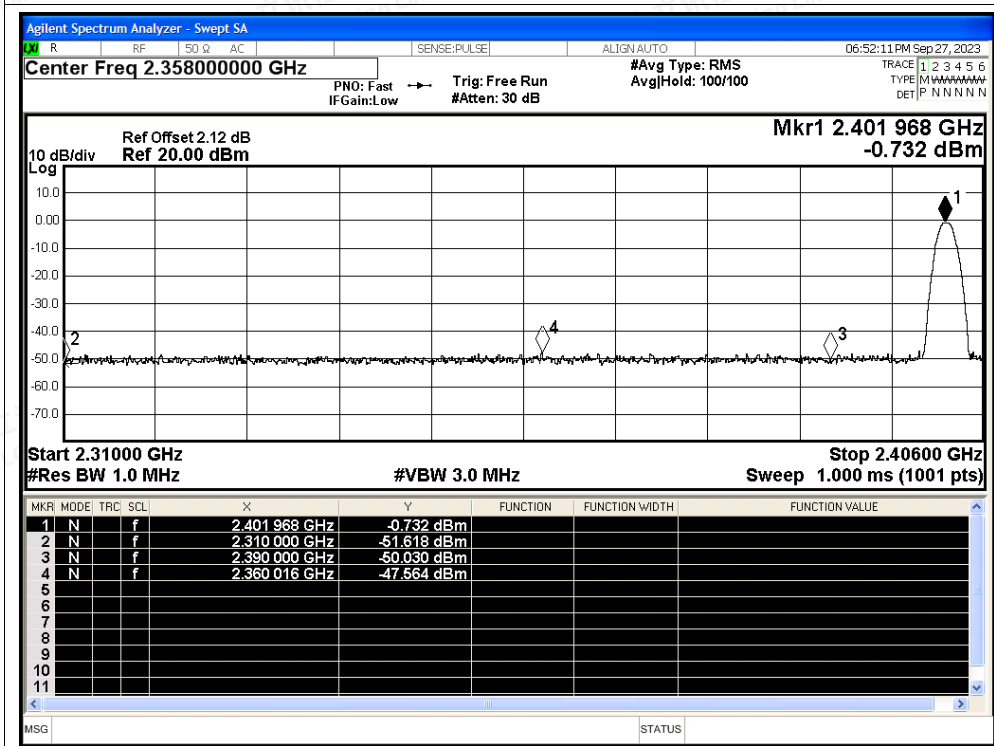

Restrict Band NVNT 2-DH5 2402MHz Ant1 No-Hopping Peak

Restrict Band NVNT 2-DH5 2402MHz Ant1 No-Hopping Average

Restrict Band NVNT 2-DH5 2480MHz Ant1 No-Hopping Peak

Restrict Band NVNT 2-DH5 2480MHz Ant1 No-Hopping Average