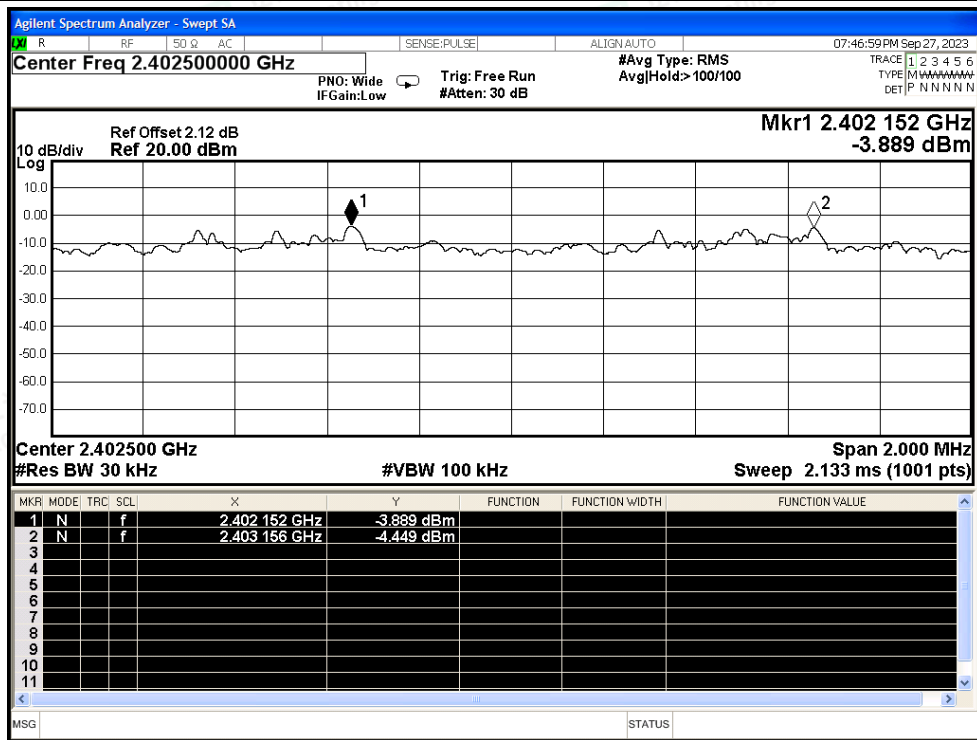

CFS NVNT 2-DH5 2402MHz Ant1