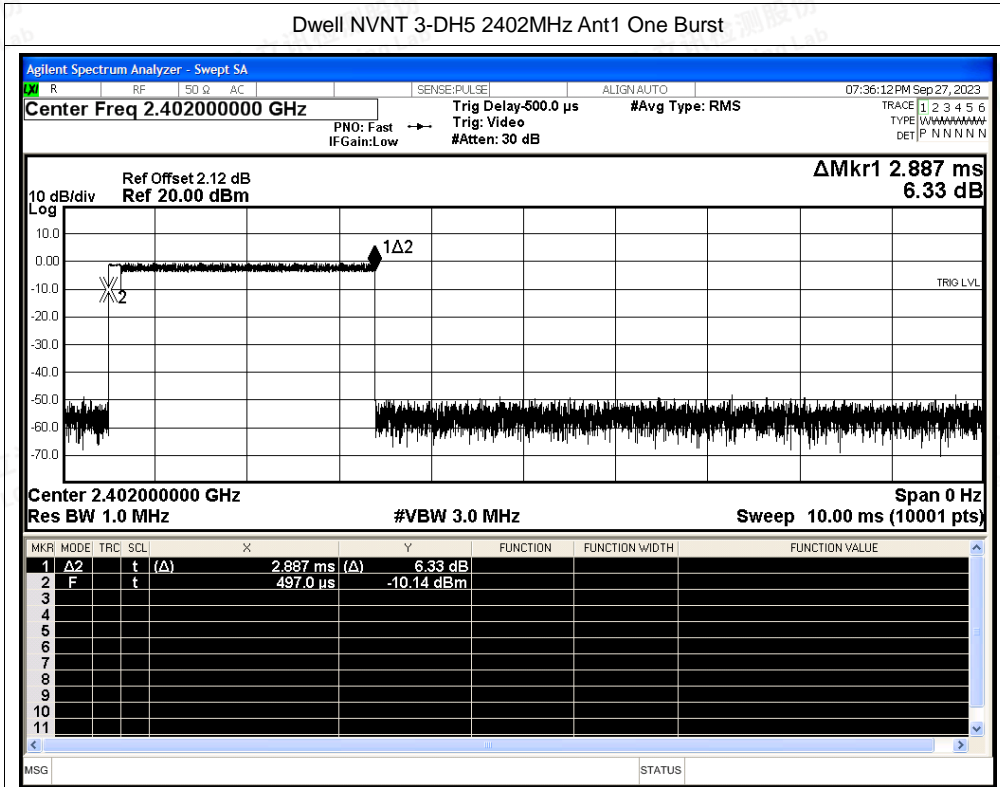

Test Graphs

Dwell NVNT 1-DH5 2402MHz Ant1 One Burst

Dwell NVNT 1-DH5 2402MHz Ant1 Accumulated

Dwell NVNT 2-DH5 2402MHz Ant1 One Burst

Dwell NVNT 2-DH5 2402MHz Ant1 Accumulated

Dwell NVNT 3-DH5 2402MHz Ant1 One Burst