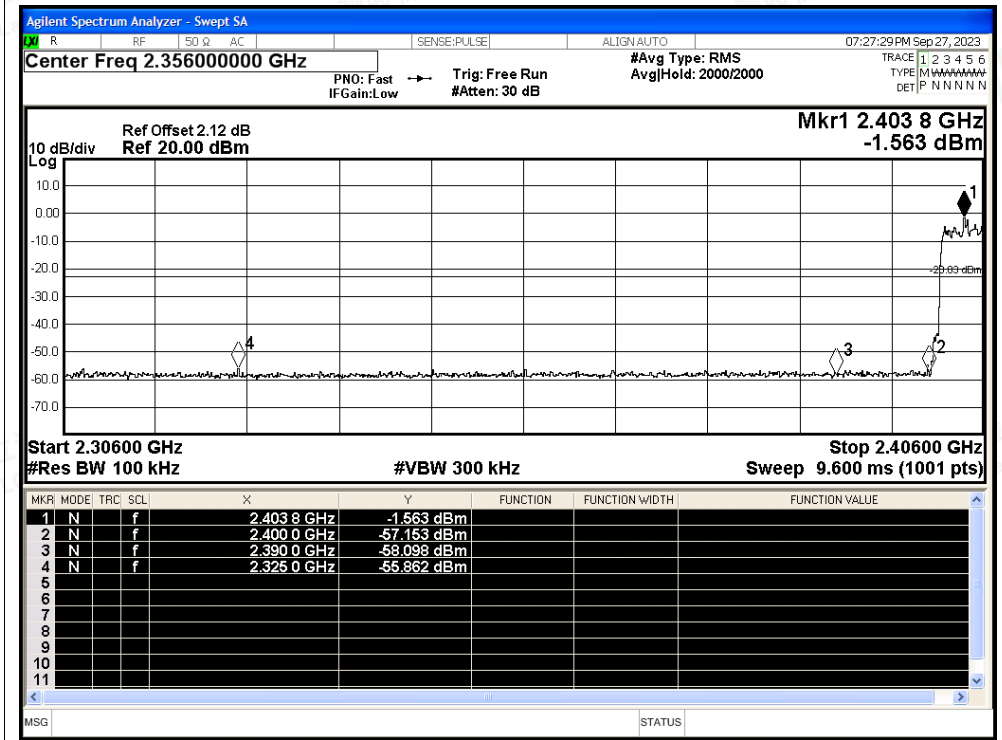

Scan code to check authenticity

Band Edge(Hopping) NVNT 2-DH5 2402MHz Ant1 Hopping Ref

Band Edge(Hopping) NVNT 2-DH5 2402MHz Ant1 Hopping Emission

Shenzhen LCS Compliance Testing Laboratory Ltd.

Add: 101, 201 Bldg A & 301 Bldg C, Juji Industrial Park Yabianxueziwei, Shajing Street, Baoan District, Shenzhen, 518000, China