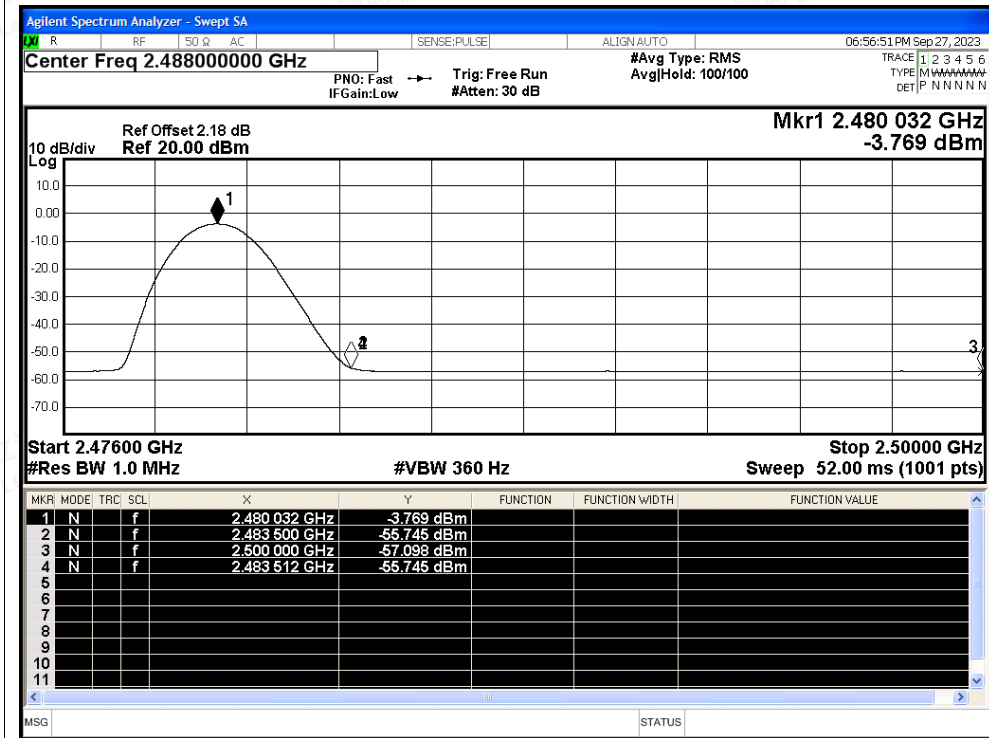

Restrict Band NVNT 2-DH5 2402MHz Ant1 No-Hopping Peak

Restrict Band NVNT 2-DH5 2402MHz Ant1 No-Hopping Average

Restrict Band NVNT 2-DH5 2480MHz Ant1 No-Hopping Peak

Restrict Band NVNT 2-DH5 2480MHz Ant1 No-Hopping Average

Restrict Band NVNT 3-DH5 2402MHz Ant1 No-Hopping Peak

Restrict Band NVNT 3-DH5 2402MHz Ant1 No-Hopping Average

Restrict Band NVNT 3-DH5 2480MHz Ant1 No-Hopping Peak

Restrict Band NVNT 3-DH5 2480MHz Ant1 No-Hopping Average