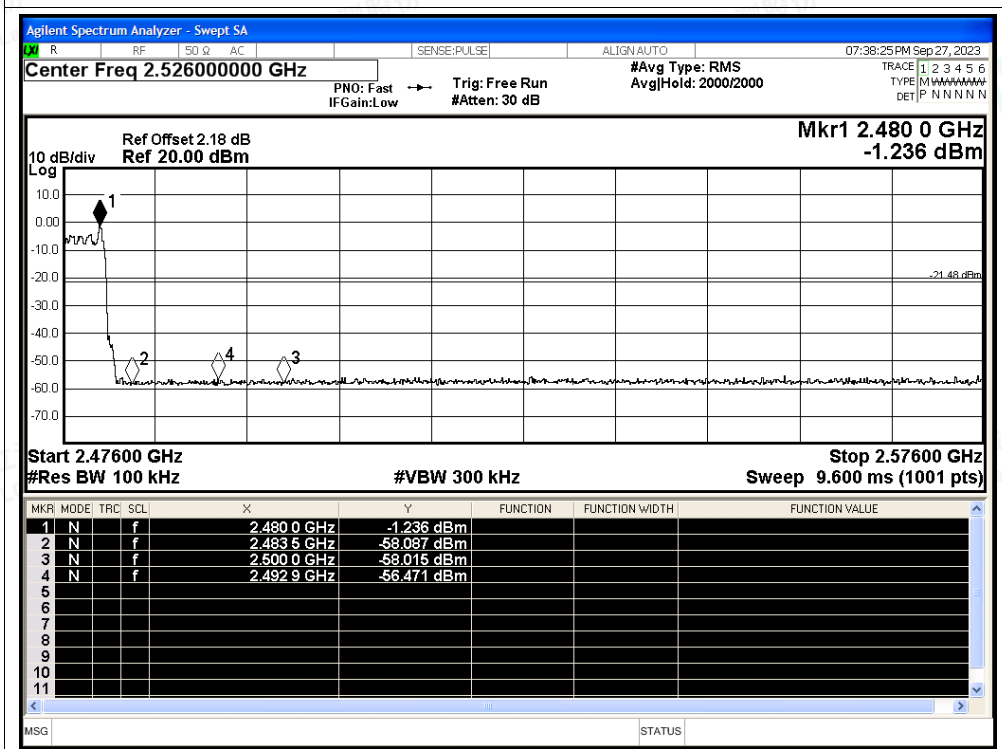

Tel: +(86) 0755-82591330 | E-mail: webmaster@lcs-cert.com | Web: www.lcs-cert.com

Scan code to check authenticity

Band Edge(Hopping) NVNT 3-DH5 2480MHz Ant1 Hopping Ref

Band Edge(Hopping) NVNT 3-DH5 2480MHz Ant1 Hopping Emission