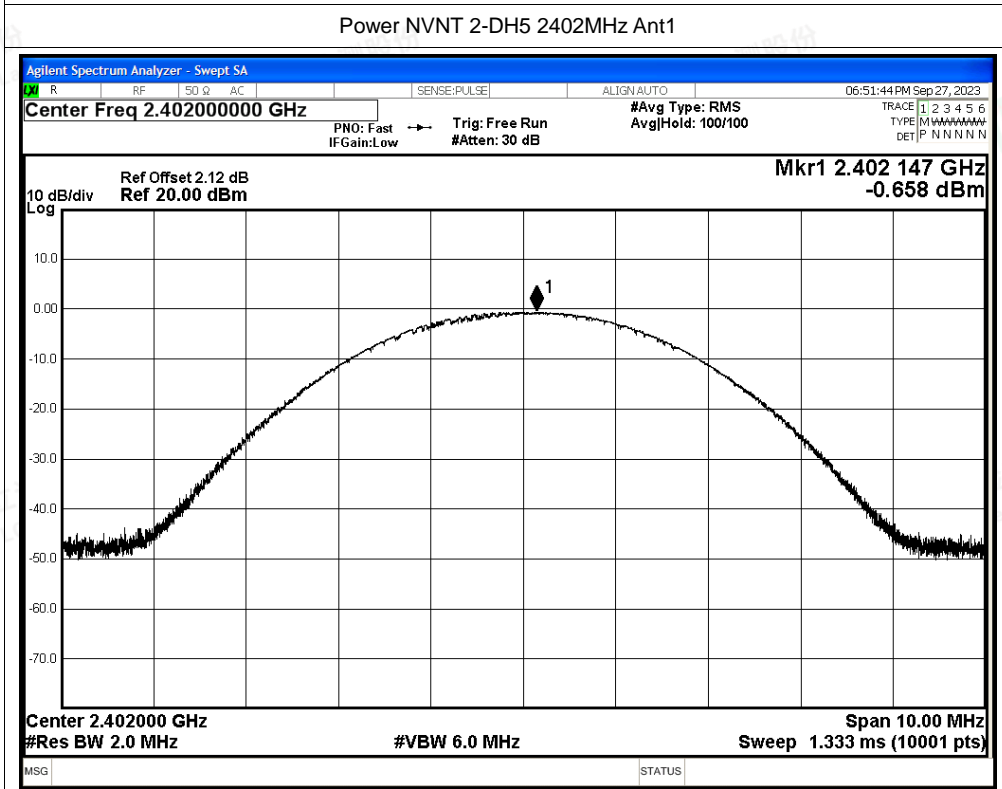

Scan code to check authenticity

Test Graphs

Power NVNT 1-DH5 2402MHz Ant1

Power NVNT 1-DH5 2441MHz Ant1

Power NVNT 1-DH5 2480MHz Ant1

Power NVNT 2-DH5 2402MHz Ant1

Power NVNT 2-DH5 2441MHz Ant1

Power NVNT 2-DH5 2480MHz Ant1