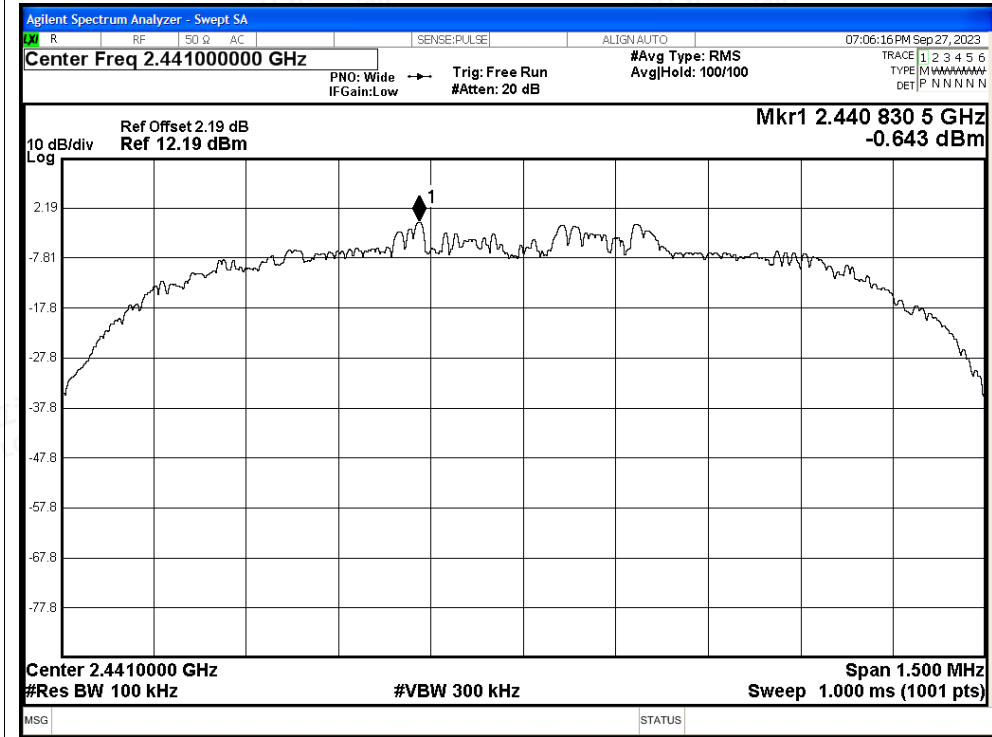

Tx. Spurious NVNT 3-DH5 2441MHz Ant1 Ref