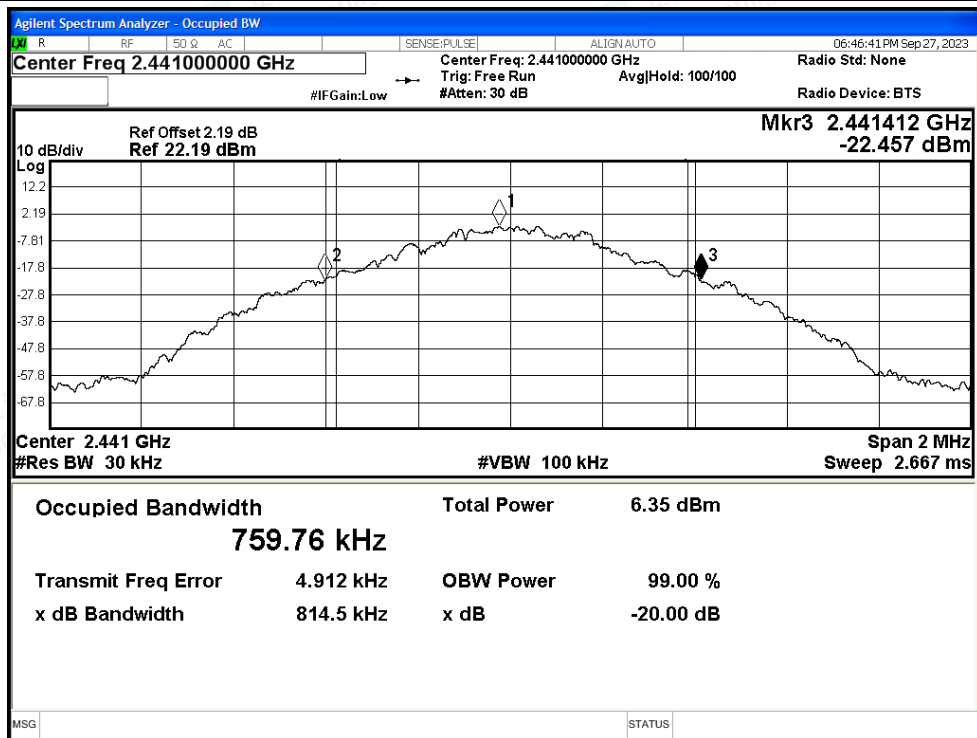

Scan code to check authenticity

Test Graphs

-20dB Bandwidth NVNT 1-DH5 2402MHz Ant1

-20dB Bandwidth NVNT 1-DH5 2441MHz Ant1

Shenzhen LCS Compliance Testing Laboratory Ltd.

Add: 101, 201 Bldg A & 301 Bldg C, Juji Industrial Park Yabianxueziwei, Shajing Street, Baoan District, Shenzhen, 518000, China