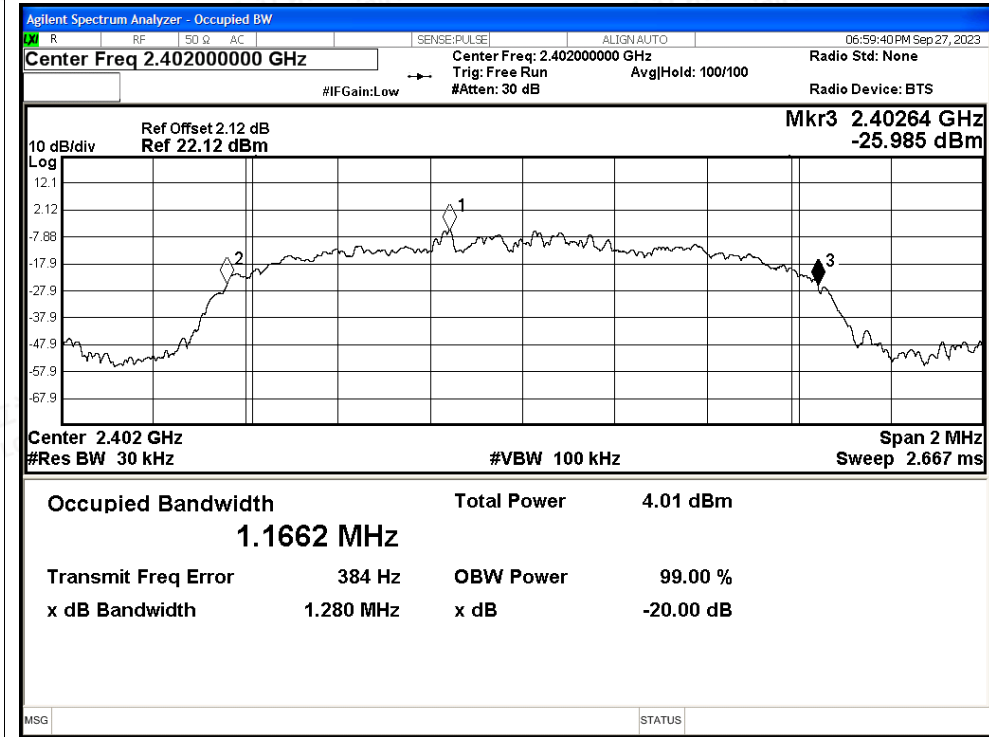

-20dB Bandwidth NVNT 3-DH5 2402MHz Ant1