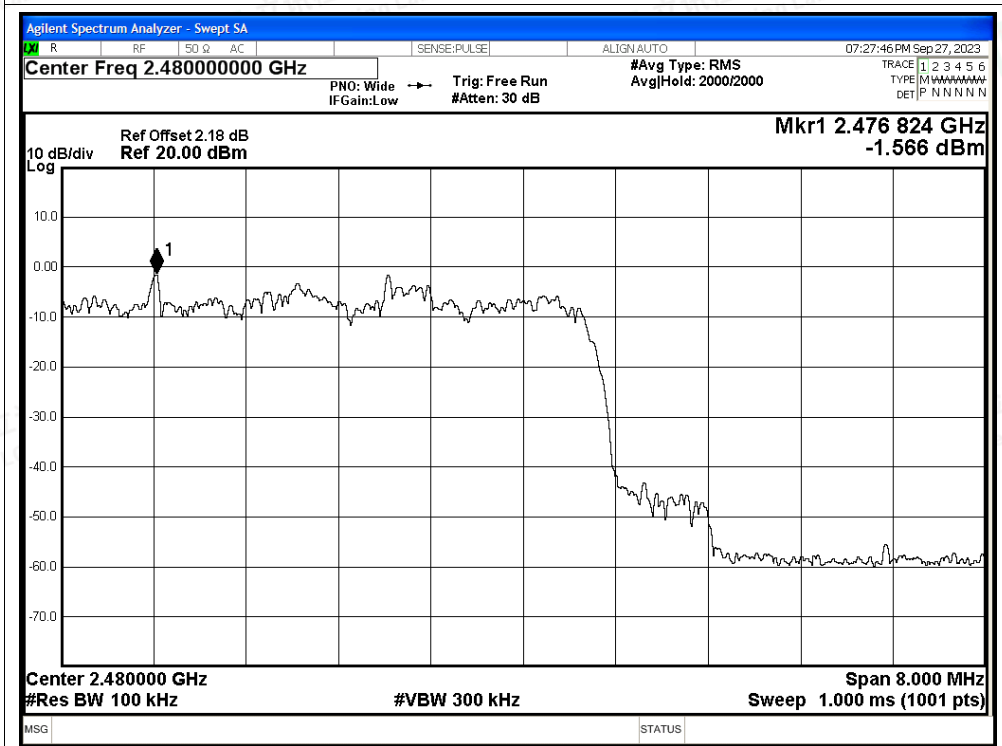

Band Edge(Hopping) NVNT 2-DH5 2480MHz Ant1 Hopping Ref