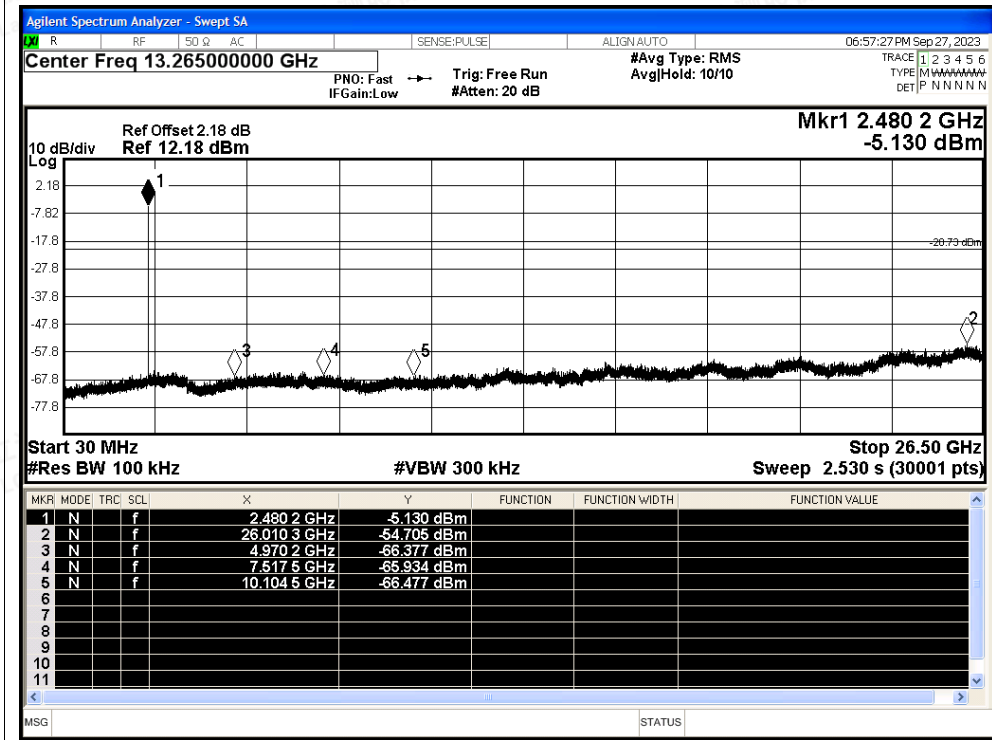

Tx. Spurious NVNT 2-DH5 2480MHz Ant1 Emission

Shenzhen LCS Compliance Testing Laboratory Ltd.

Add: 101, 201 Bldg A & 301 Bldg C, Juji Industrial Park Yabianxueziwei, Shajing Street, Baoan District, Shenzhen, 518000, China

Tel: +(86) 0755-82591330 | E-mail: webmaster@lcs-cert.com | Web: www.lcs-cert.com

Scan code to check authenticity