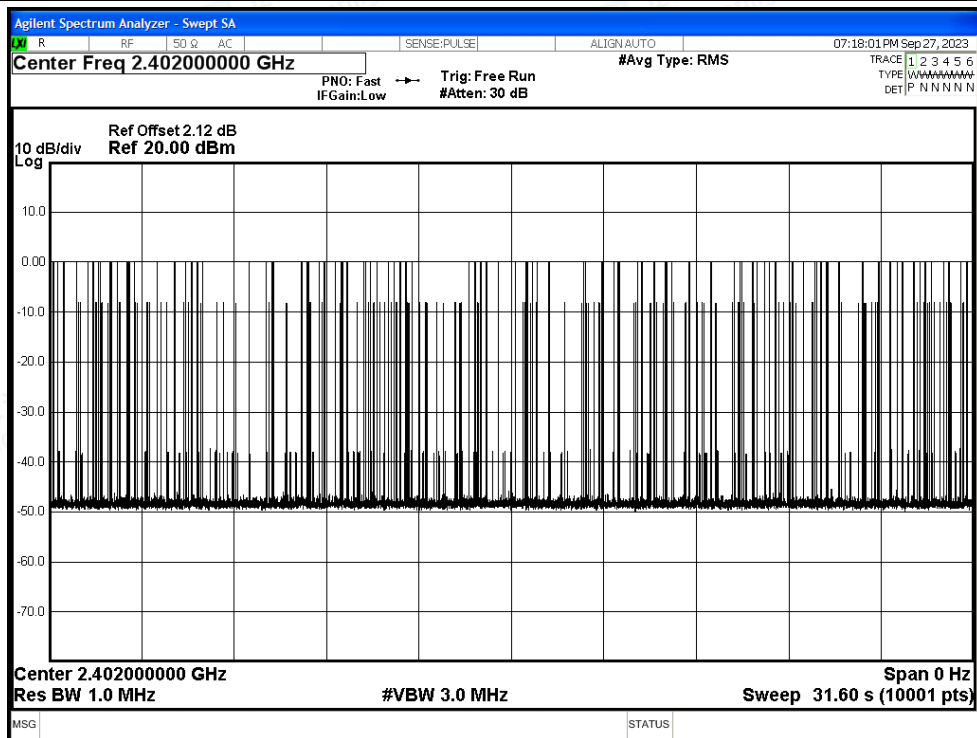

Test Graphs

Dwell NVNT 1-DH5 2402MHz Ant1 One Burst

Dwell NVNT 1-DH5 2402MHz Ant1 Accumulated

Dwell NVNT 2-DH5 2402MHz Ant1 One Burst

Dwell NVNT 2-DH5 2402MHz Ant1 Accumulated

Dwell NVNT 3-DH5 2402MHz Ant1 One Burst