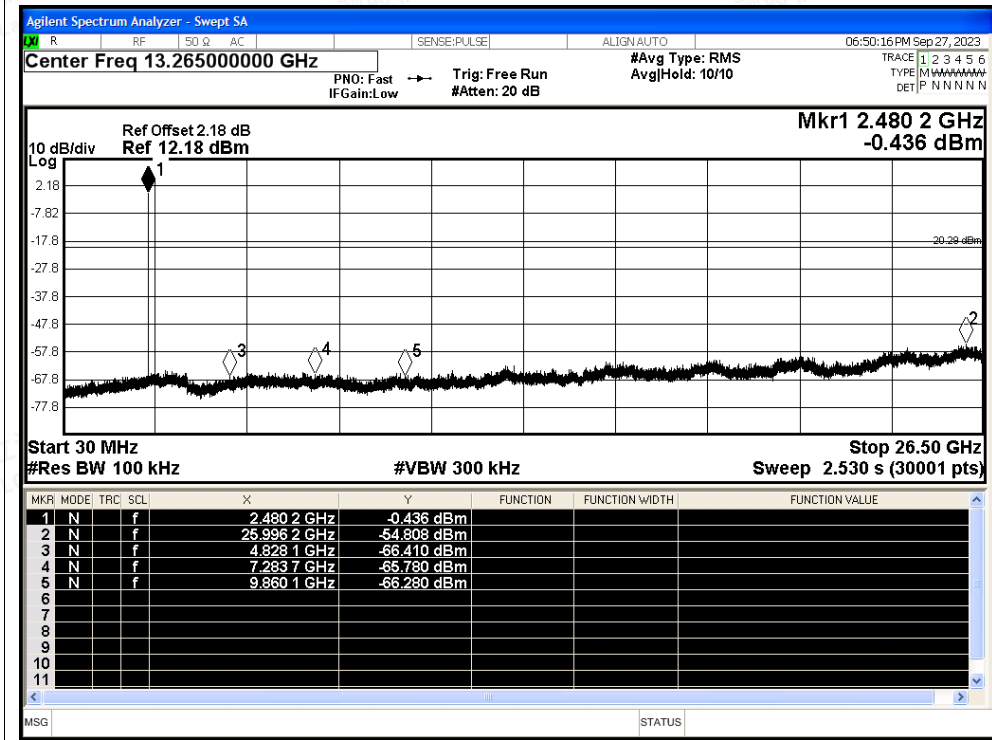

Scan code to check authenticity

Tx. Spurious NVNT 1-DH5 2480MHz Ant1 Ref

Tx. Spurious NVNT 1-DH5 2480MHz Ant1 Emission

Tx. Spurious NVNT 2-DH5 2402MHz Ant1 Ref

Tx. Spurious NVNT 2-DH5 2402MHz Ant1 Emission