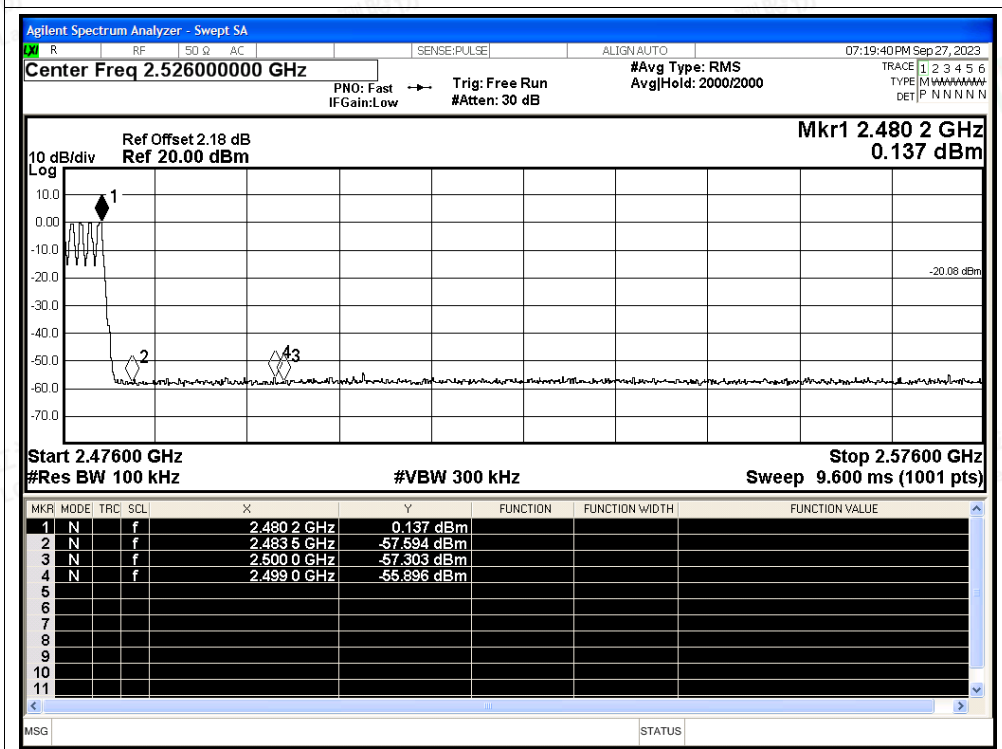

Tel: +(86) 0755-82591330 | E-mail: webmaster@lcs-cert.com | Web: www.lcs-cert.com

Scan code to check authenticity

Band Edge(Hopping) NVNT 1-DH5 2480MHz Ant1 Hopping Ref

Band Edge(Hopping) NVNT 1-DH5 2480MHz Ant1 Hopping Emission