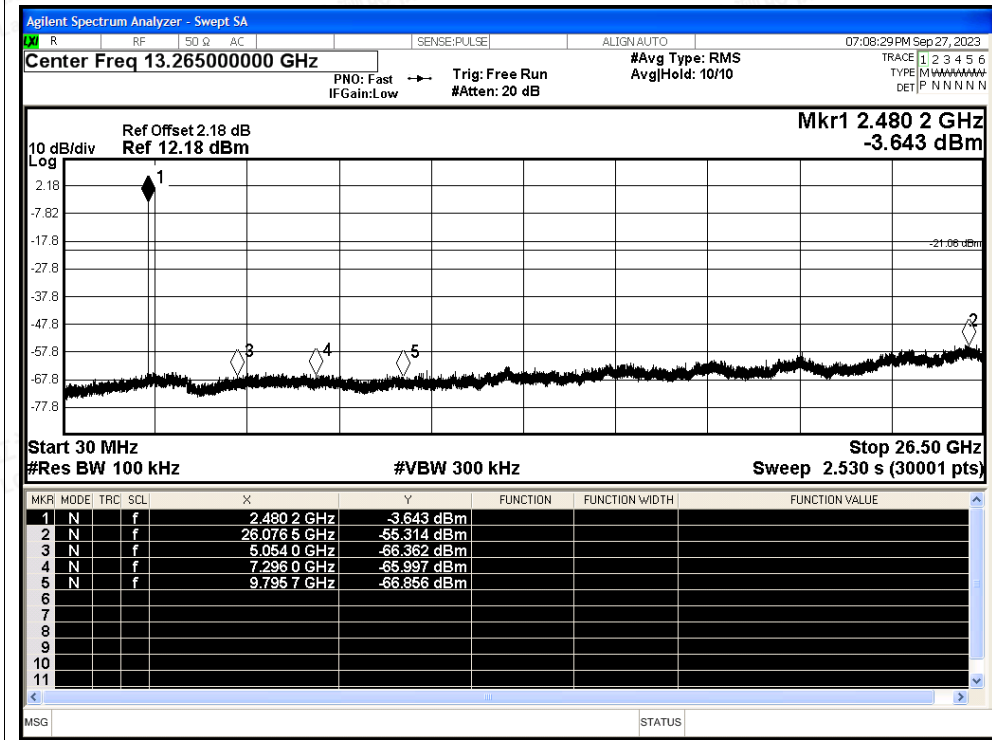

Scan code to check authenticity

Tx. Spurious NVNT 3-DH5 2480MHz Ant1 Ref

Tx. Spurious NVNT 3-DH5 2480MHz Ant1 Emission