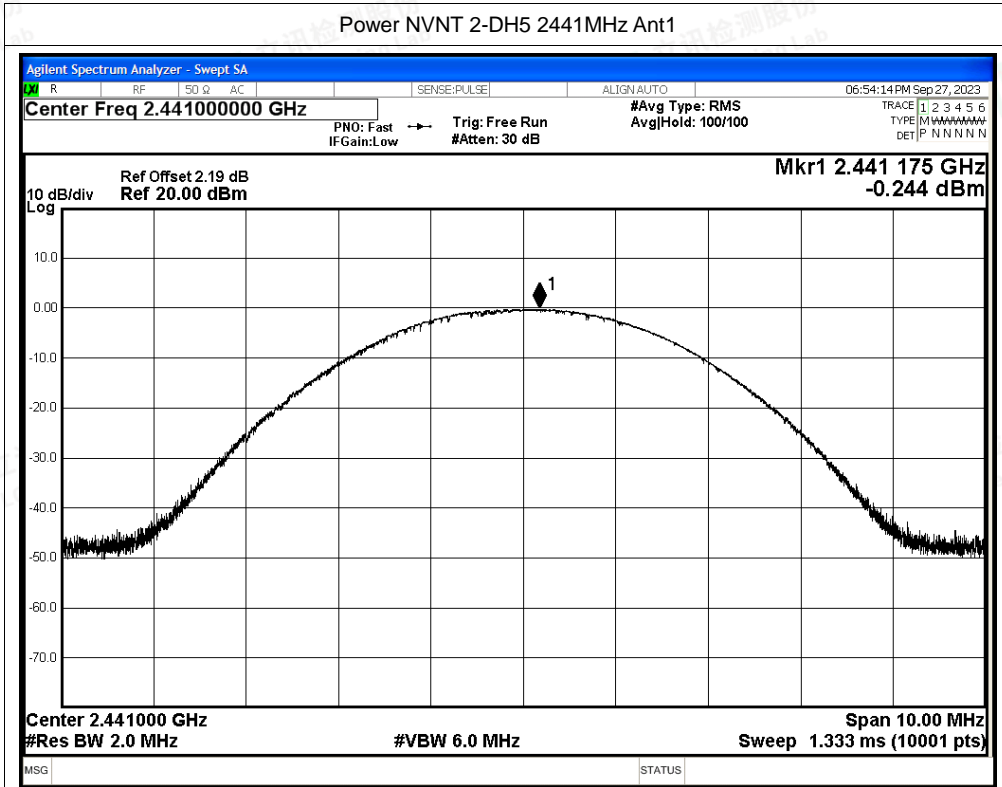

Scan code to check authenticity

Test Graphs

Power NVNT 1-DH5 2402MHz Ant1

Power NVNT 1-DH5 2441MHz Ant1

Power NVNT 1-DH5 2480MHz Ant1

Power NVNT 2-DH5 2402MHz Ant1

Power NVNT 2-DH5 2441MHz Ant1

Power NVNT 2-DH5 2480MHz Ant1