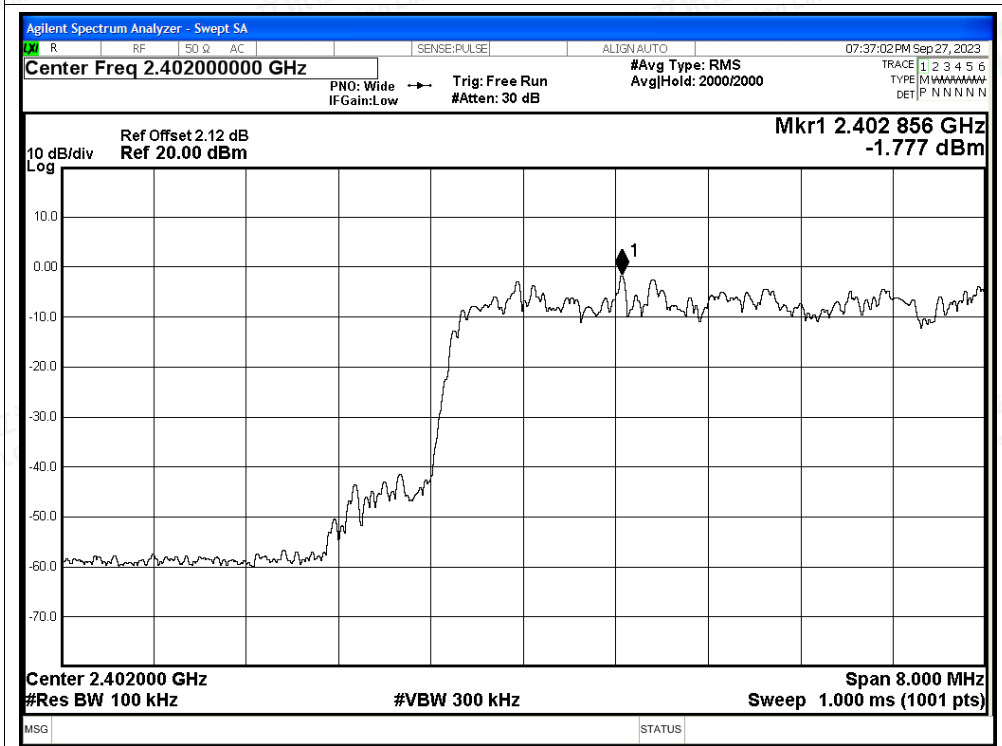

Band Edge(Hopping) NVNT 3-DH5 2402MHz Ant1 Hopping Ref