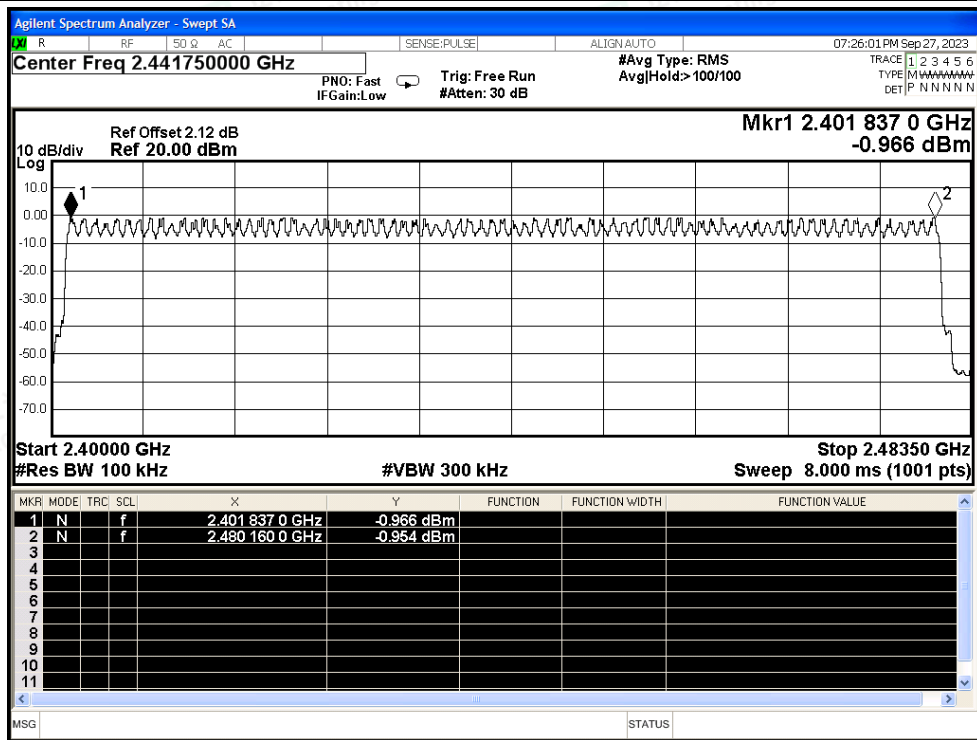

Hopping No. NVNT 2-DH5 2402MHz Ant1