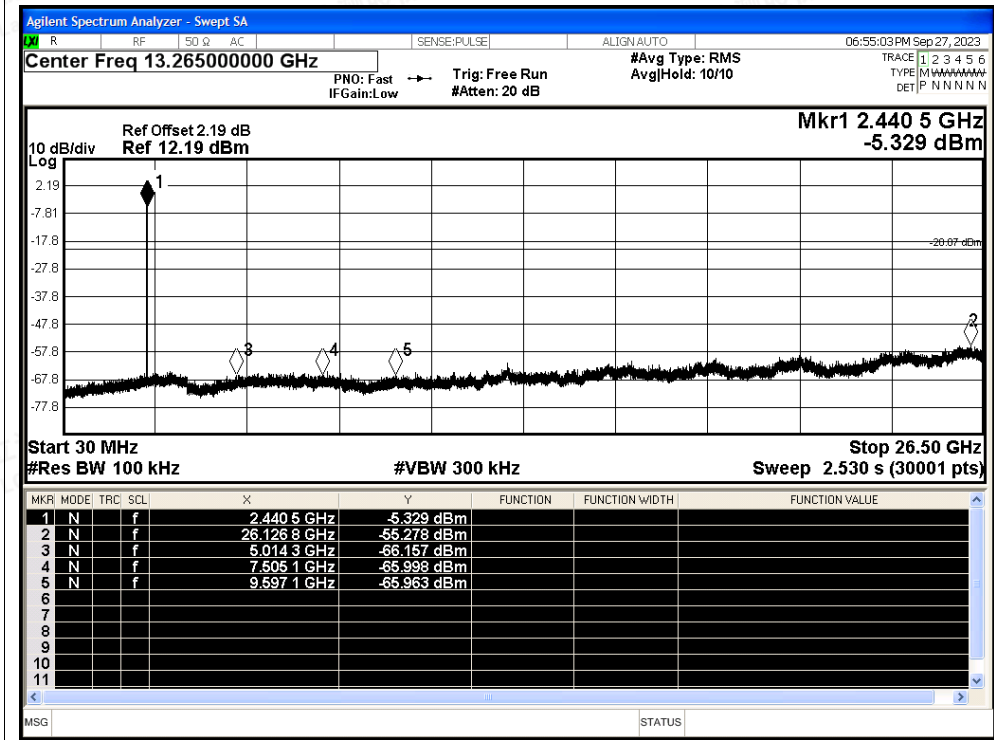

Tx. Spurious NVNT 2-DH5 2441MHz Ant1 Emission