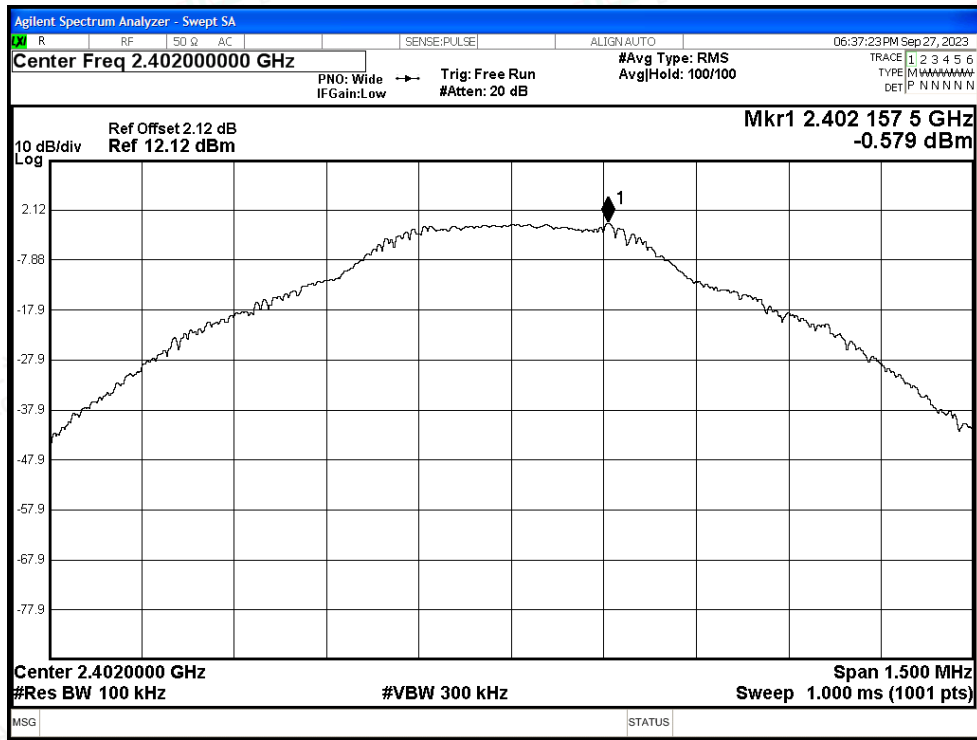

Test Graphs

Tx. Spurious NVNT 1-DH5 2402MHz Ant1 Ref