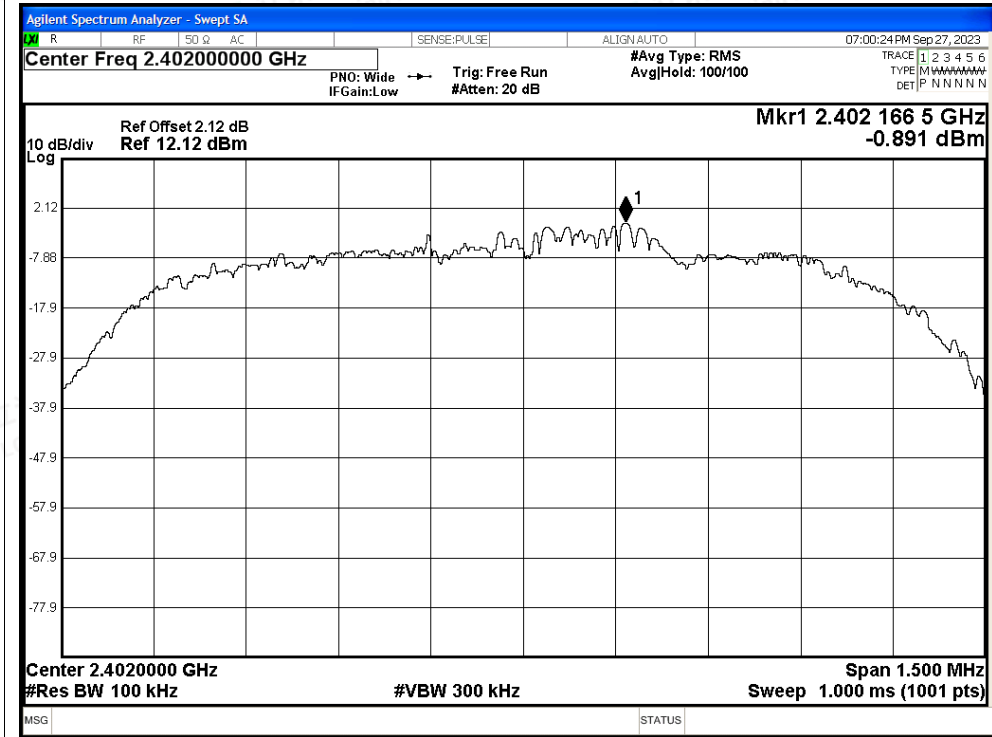

Tx. Spurious NVNT 3-DH5 2402MHz Ant1 Ref