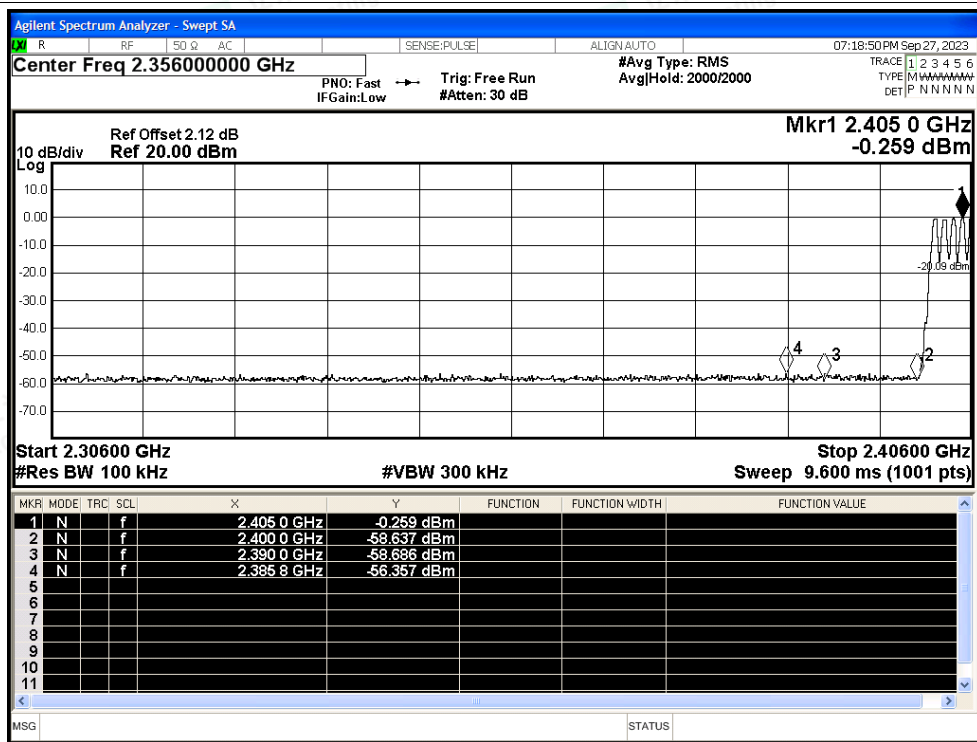

Band Edge(Hopping) NVNT 1-DH5 2402MHz Ant1 Hopping Emission

Shenzhen LCS Compliance Testing Laboratory Ltd.

Add: 101, 201 Bldg A & 301 Bldg C, Juji Industrial Park Yabianxueziwei, Shajing Street, Baoan District, Shenzhen, 518000, China

Tel: +(86) 0755-82591330 | E-mail: webmaster@lcs-cert.com | Web: www.lcs-cert.com

Scan code to check authenticity