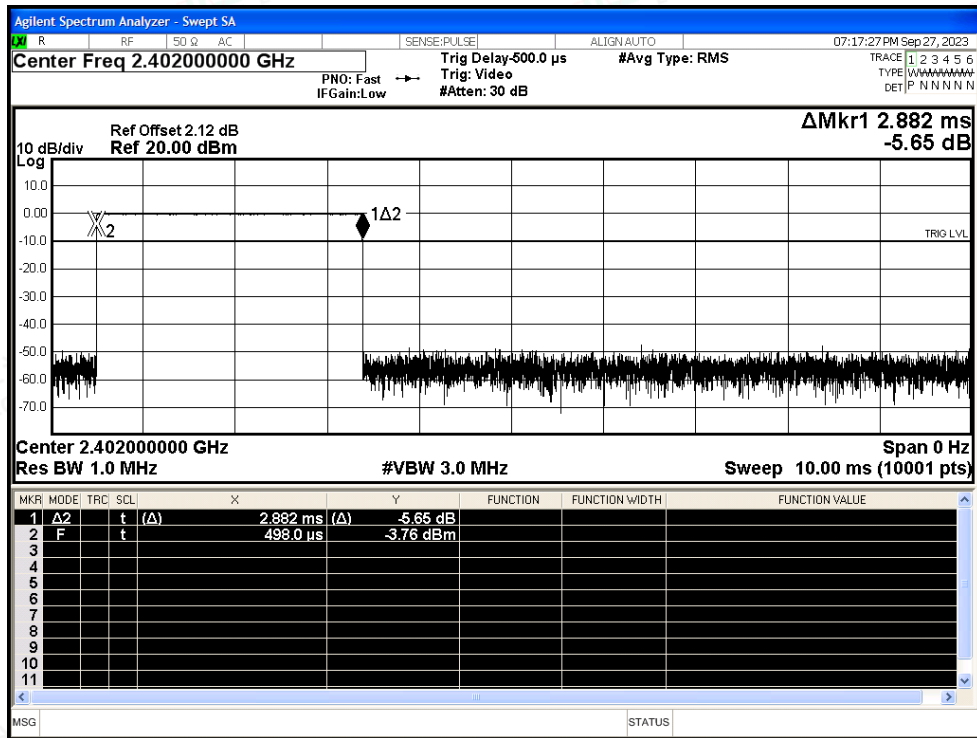

Test Graphs

Dwell NVNT 1-DH5 2402MHz Ant1 One Burst

Dwell NVNT 1-DH5 2402MHz Ant1 Accumulated

Dwell NVNT 2-DH5 2402MHz Ant1 One Burst

Dwell NVNT 2-DH5 2402MHz Ant1 Accumulated

Dwell NVNT 3-DH5 2402MHz Ant1 One Burst