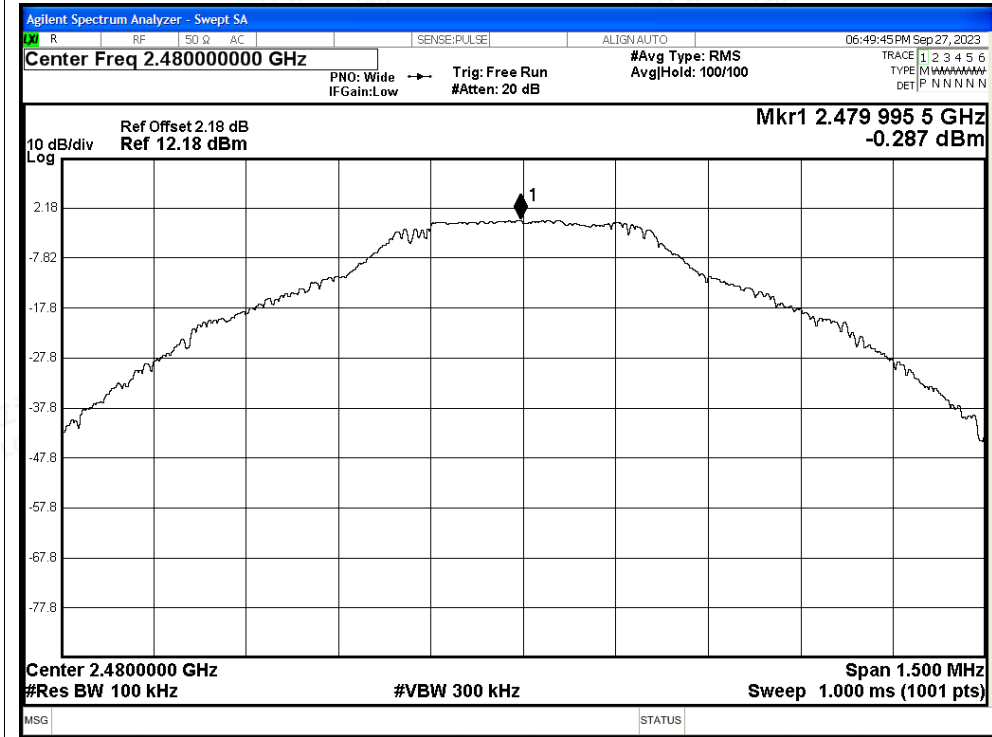

Scan code to check authenticity

Tx. Spurious NVNT 1-DH5 2480MHz Ant1 Ref

Tx. Spurious NVNT 1-DH5 2480MHz Ant1 Emission

Tx. Spurious NVNT 2-DH5 2402MHz Ant1 Ref

Tx. Spurious NVNT 2-DH5 2402MHz Ant1 Emission