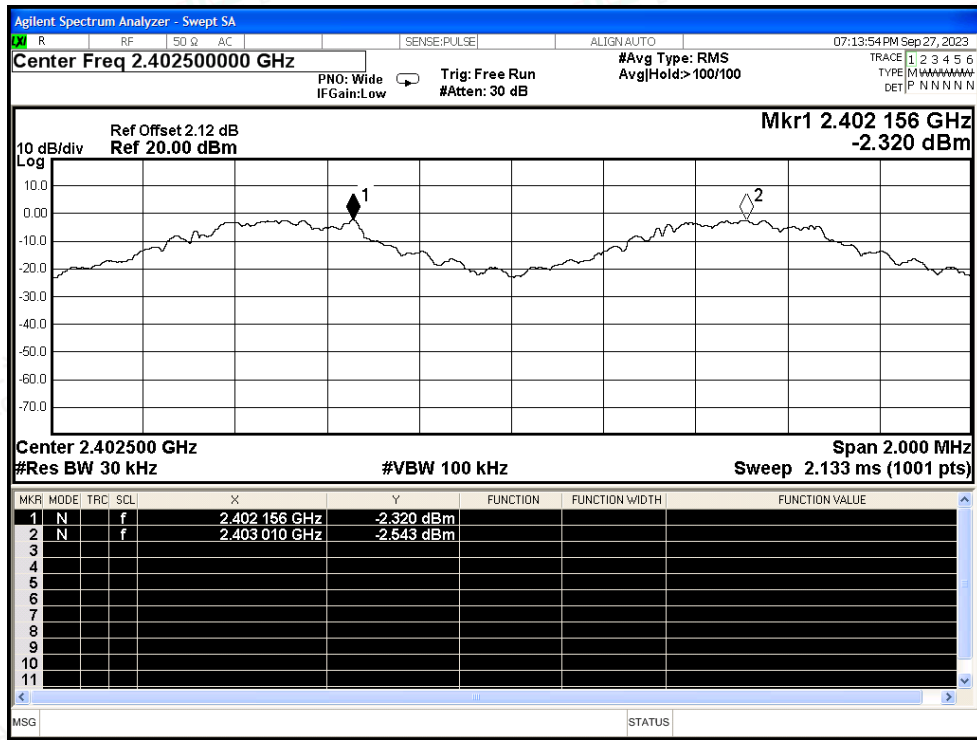

Test Graphs

CFS NVNT 1-DH5 2402MHz Ant1