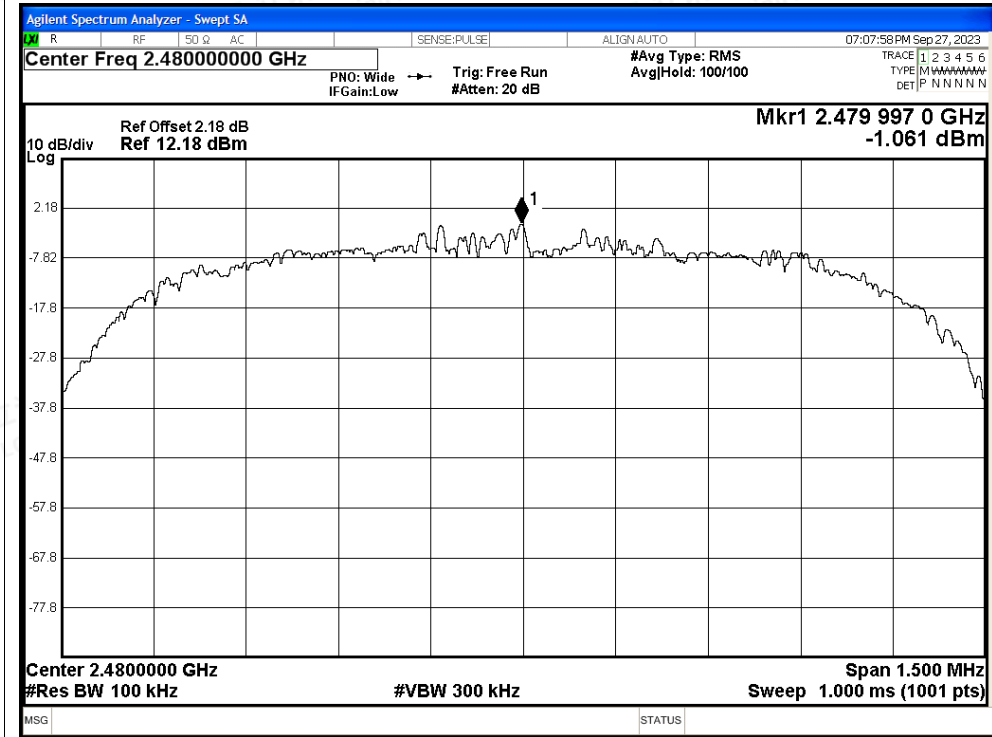

Scan code to check authenticity

Tx. Spurious NVNT 3-DH5 2480MHz Ant1 Ref

Tx. Spurious NVNT 3-DH5 2480MHz Ant1 Emission