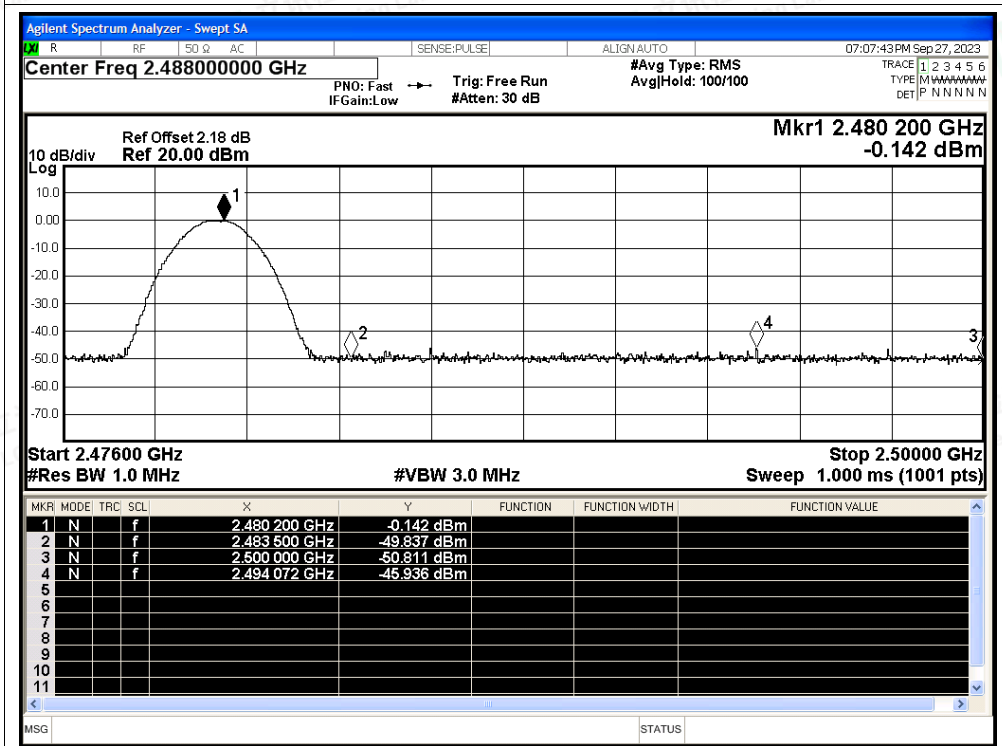

Restrict Band NVNT 2-DH5 2402MHz Ant1 No-Hopping Peak

Restrict Band NVNT 2-DH5 2402MHz Ant1 No-Hopping Average

Restrict Band NVNT 2-DH5 2480MHz Ant1 No-Hopping Peak

Restrict Band NVNT 2-DH5 2480MHz Ant1 No-Hopping Average

Restrict Band NVNT 3-DH5 2402MHz Ant1 No-Hopping Peak

Restrict Band NVNT 3-DH5 2402MHz Ant1 No-Hopping Average

Restrict Band NVNT 3-DH5 2480MHz Ant1 No-Hopping Peak

Restrict Band NVNT 3-DH5 2480MHz Ant1 No-Hopping Average