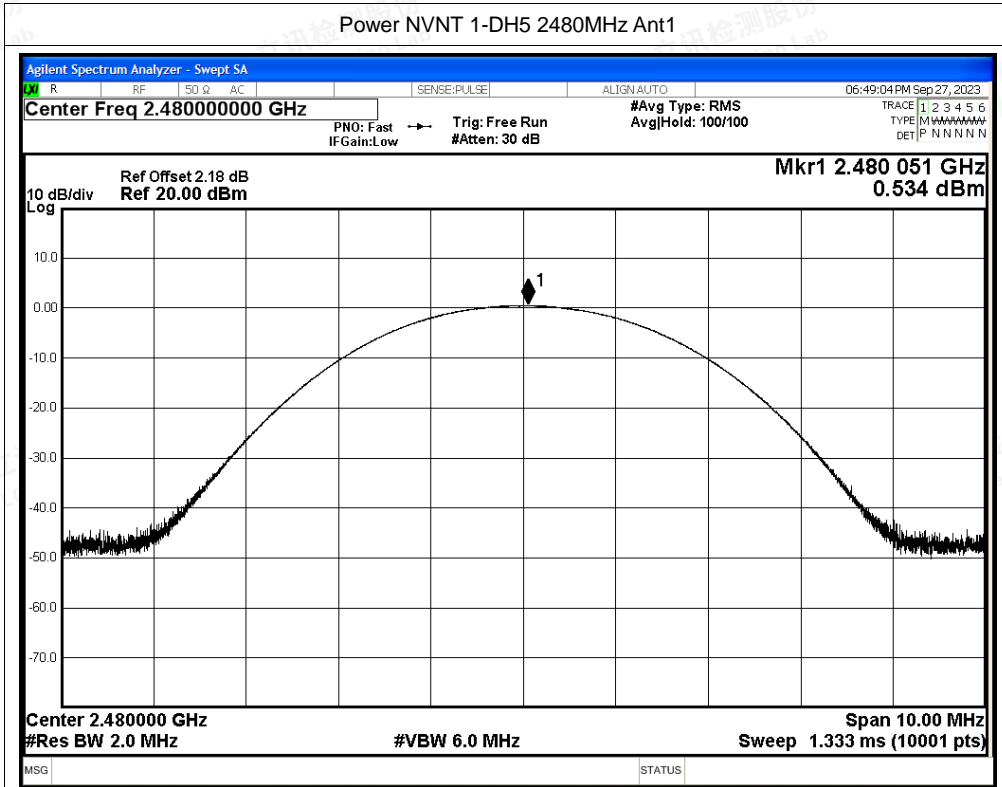

Scan code to check authenticity

Test Graphs

Power NVNT 1-DH5 2402MHz Ant1

Power NVNT 1-DH5 2441MHz Ant1

Power NVNT 1-DH5 2480MHz Ant1

Power NVNT 2-DH5 2402MHz Ant1

Power NVNT 2-DH5 2441MHz Ant1

Power NVNT 2-DH5 2480MHz Ant1