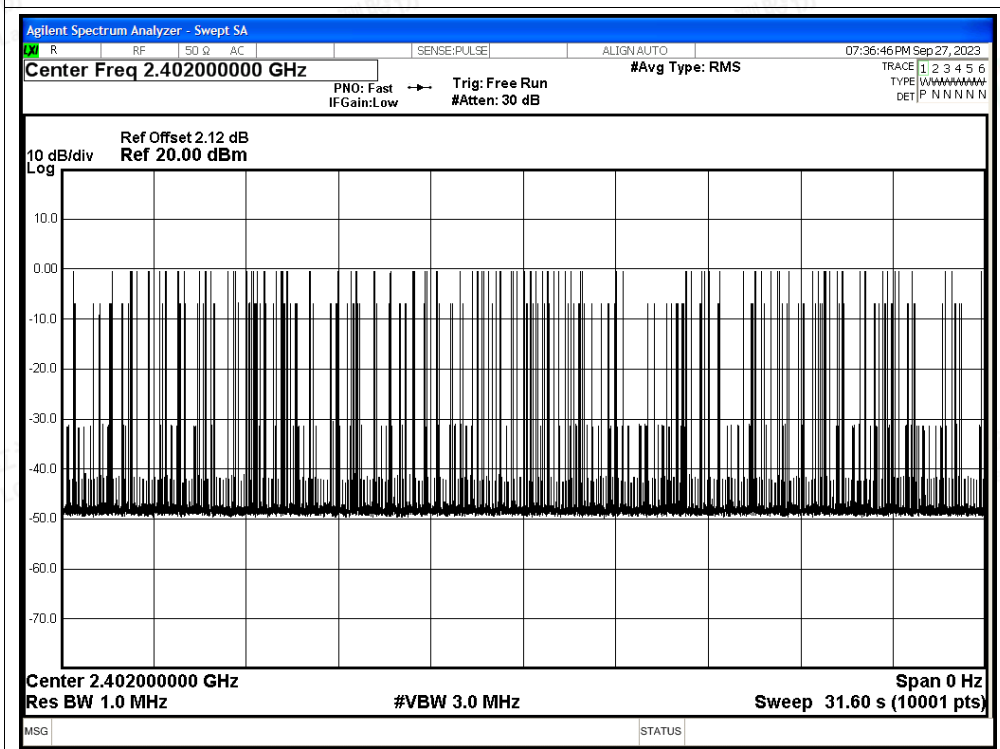

Dwell NVNT 3-DH5 2402MHz Ant1 Accumulated