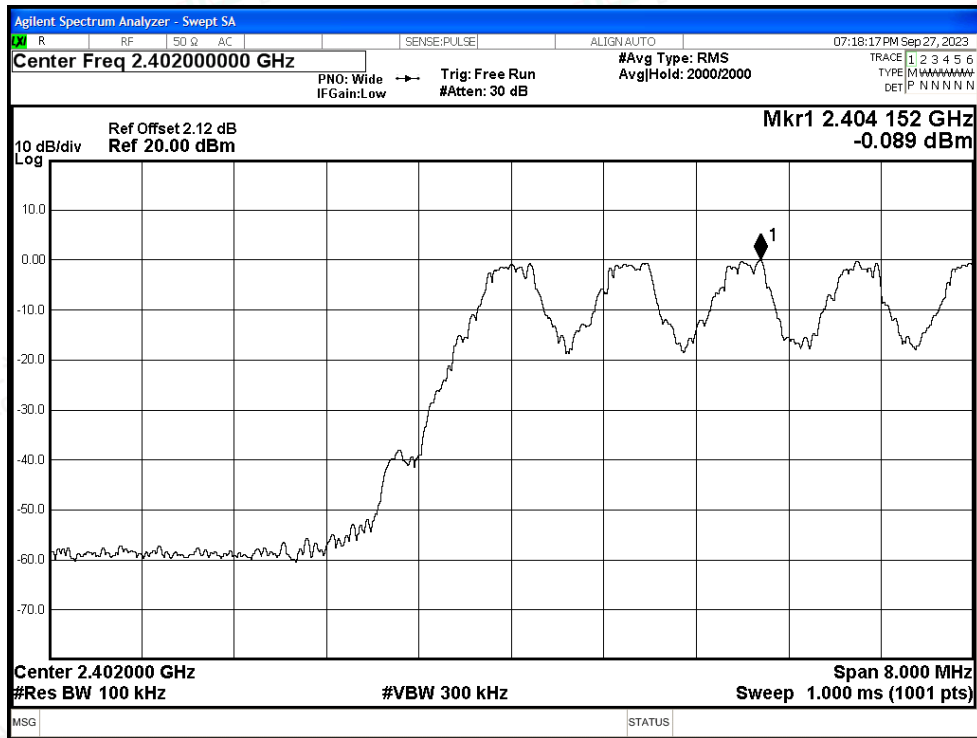

Test Graphs

Band Edge(Hopping) NVNT 1-DH5 2402MHz Ant1 Hopping Ref