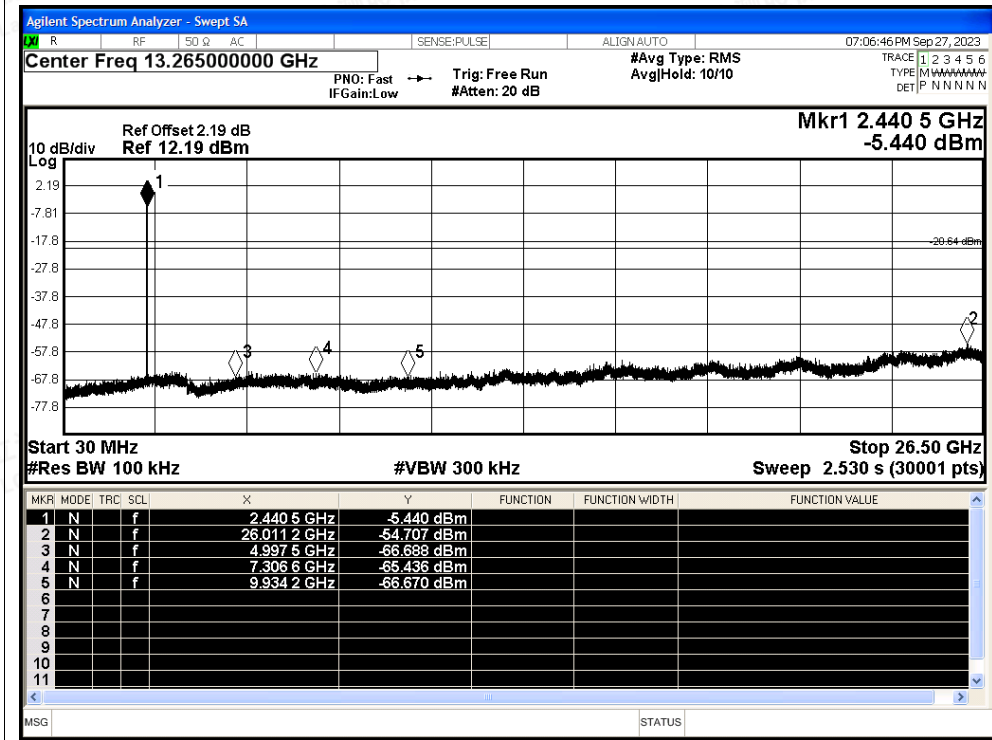

Tx. Spurious NVNT 3-DH5 2441MHz Ant1 Emission

Shenzhen LCS Compliance Testing Laboratory Ltd.

Add: 101, 201 Bldg A & 301 Bldg C, Juji Industrial Park Yabianxueziwei, Shajing Street, Baoan District, Shenzhen, 518000, China

Tel: +(86) 0755-82591330 | E-mail: webmaster@lcs-cert.com | Web: www.lcs-cert.com

Scan code to check authenticity