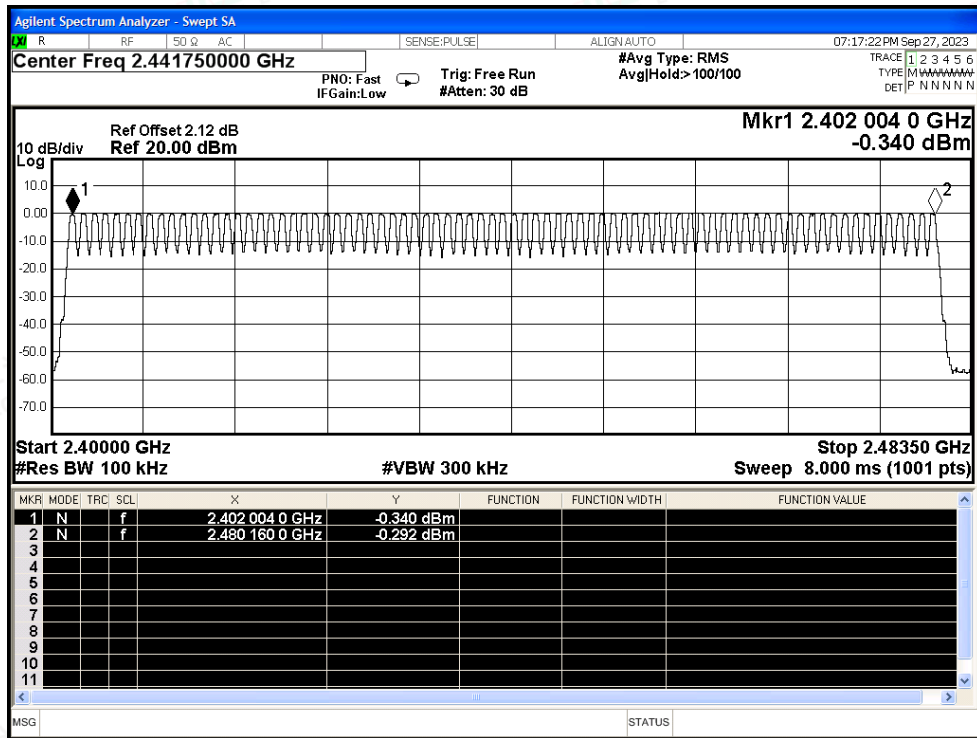

Hopping No. NVNT 2-DH5 2402MHz Ant1