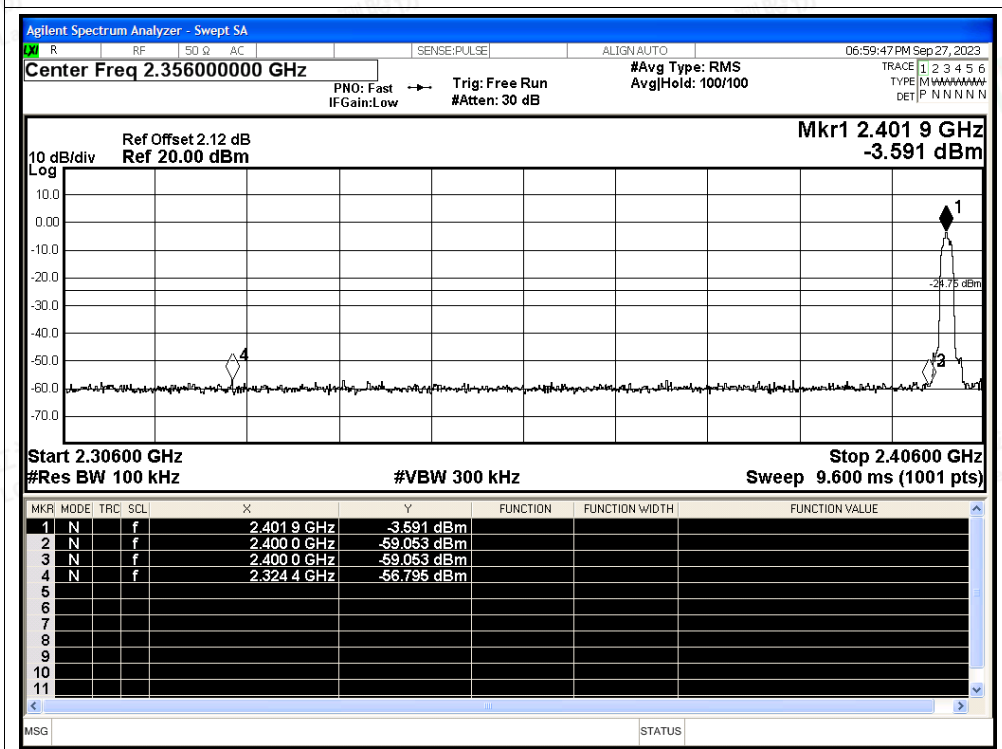

Band Edge NVNT 3-DH5 2402MHz Ant1 No-Hopping Emission

Shenzhen LCS Compliance Testing Laboratory Ltd.

Add: 101, 201 Bldg A & 301 Bldg C, Juji Industrial Park Yabianxueziwei, Shajing Street, Baoan District, Shenzhen, 518000, China

Tel: +(86) 0755-82591330 | E-mail: webmaster@lcs-cert.com | Web: www.lcs-cert.com

Scan code to check authenticity