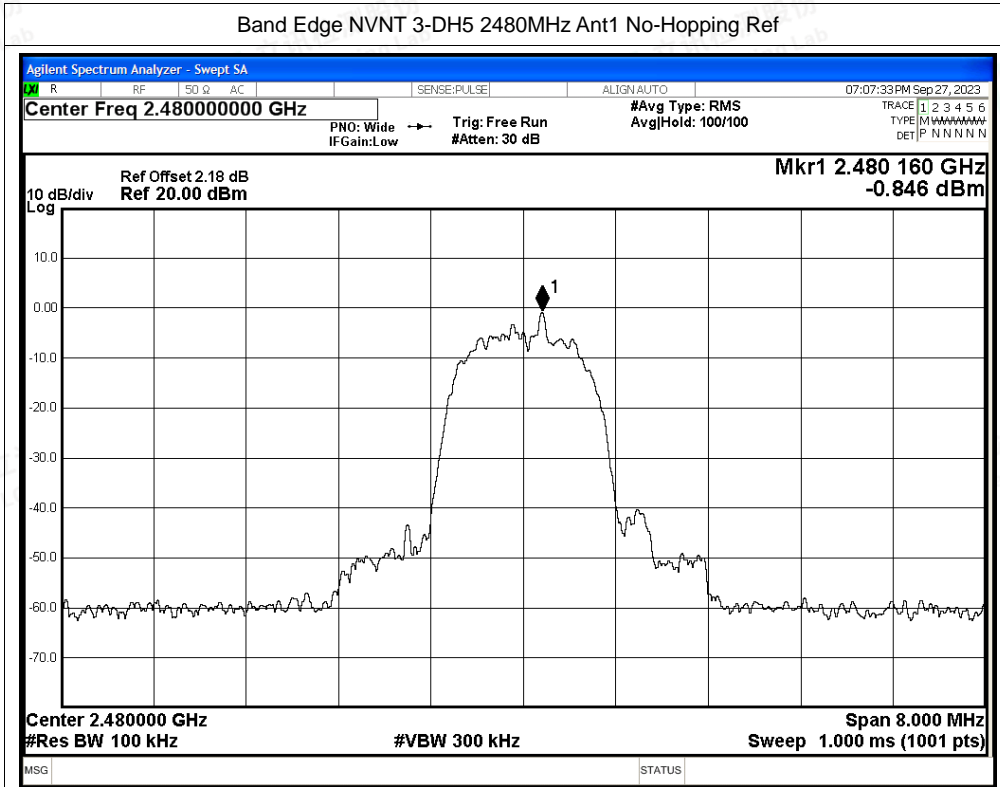

Band Edge NVNT 3-DH5 2480MHz Ant1 No-Hopping Ref