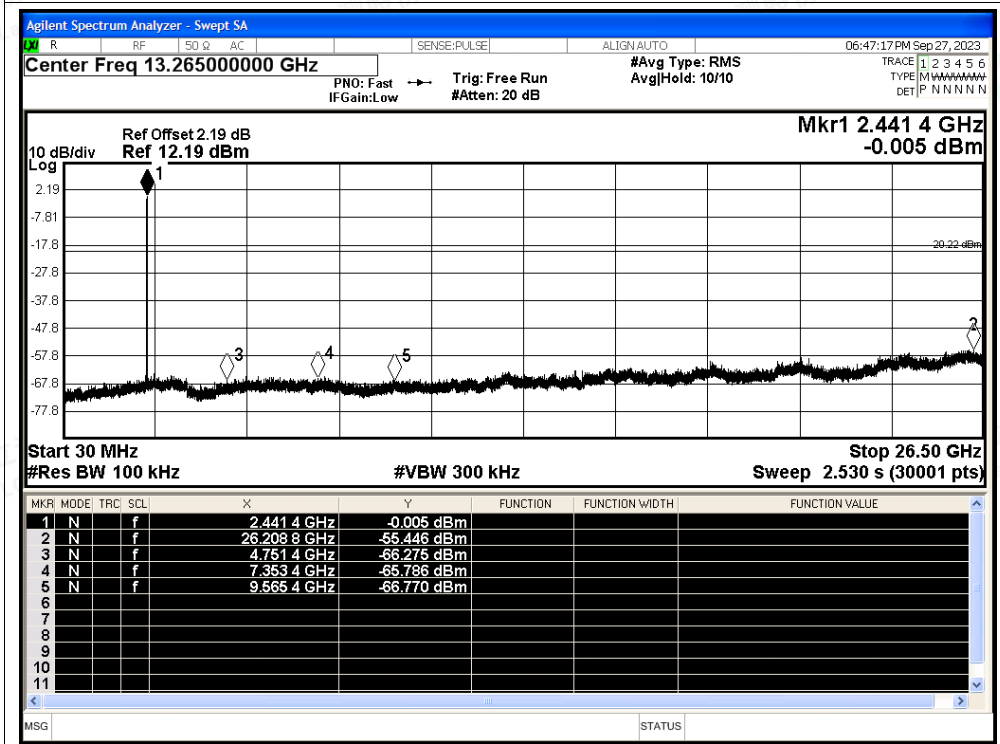

Tx. Spurious NVNT 1-DH5 2441MHz Ant1 Emission

Shenzhen LCS Compliance Testing Laboratory Ltd.

Add: 101, 201 Bldg A & 301 Bldg C, Juji Industrial Park Yabianxueziwei, Shajing Street, Baoan District, Shenzhen, 518000, China

Tel: +(86) 0755-82591330 | E-mail: webmaster@lcs-cert.com | Web: www.lcs-cert.com

Scan code to check authenticity