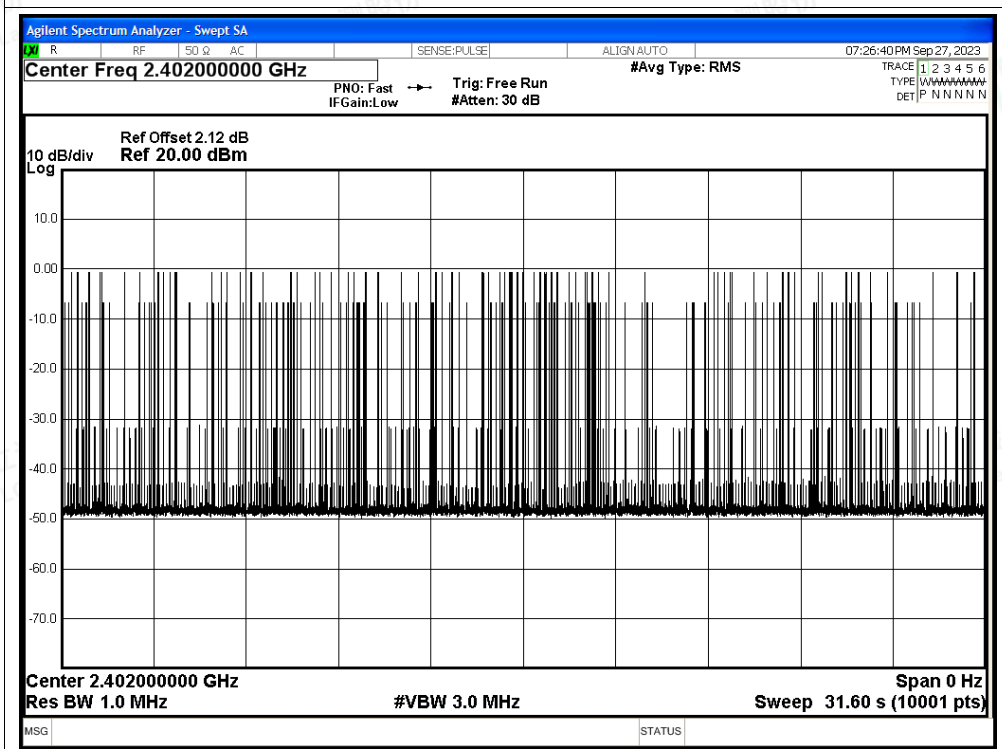

Test Graphs

Dwell NVNT 1-DH5 2402MHz Ant1 One Burst

Dwell NVNT 1-DH5 2402MHz Ant1 Accumulated

Dwell NVNT 2-DH5 2402MHz Ant1 One Burst

Dwell NVNT 2-DH5 2402MHz Ant1 Accumulated

Dwell NVNT 3-DH5 2402MHz Ant1 One Burst