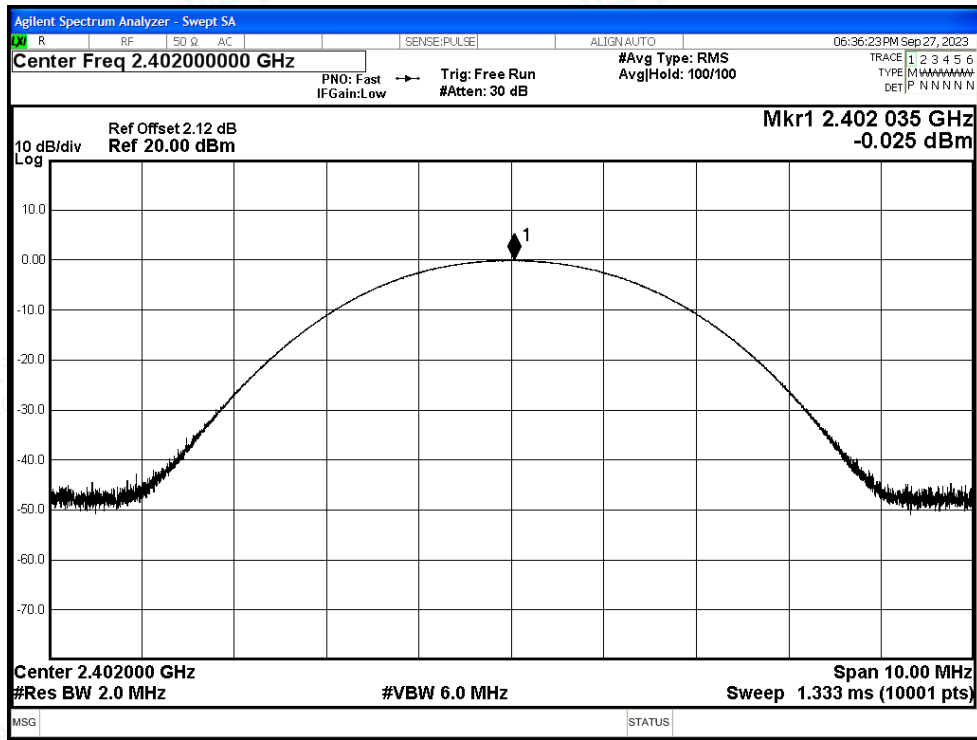

Scan code to check authenticity

Test Graphs

Power NVNT 1-DH5 2402MHz Ant1

Power NVNT 1-DH5 2441MHz Ant1

Power NVNT 1-DH5 2480MHz Ant1

Power NVNT 2-DH5 2402MHz Ant1

Power NVNT 2-DH5 2441MHz Ant1

Power NVNT 2-DH5 2480MHz Ant1