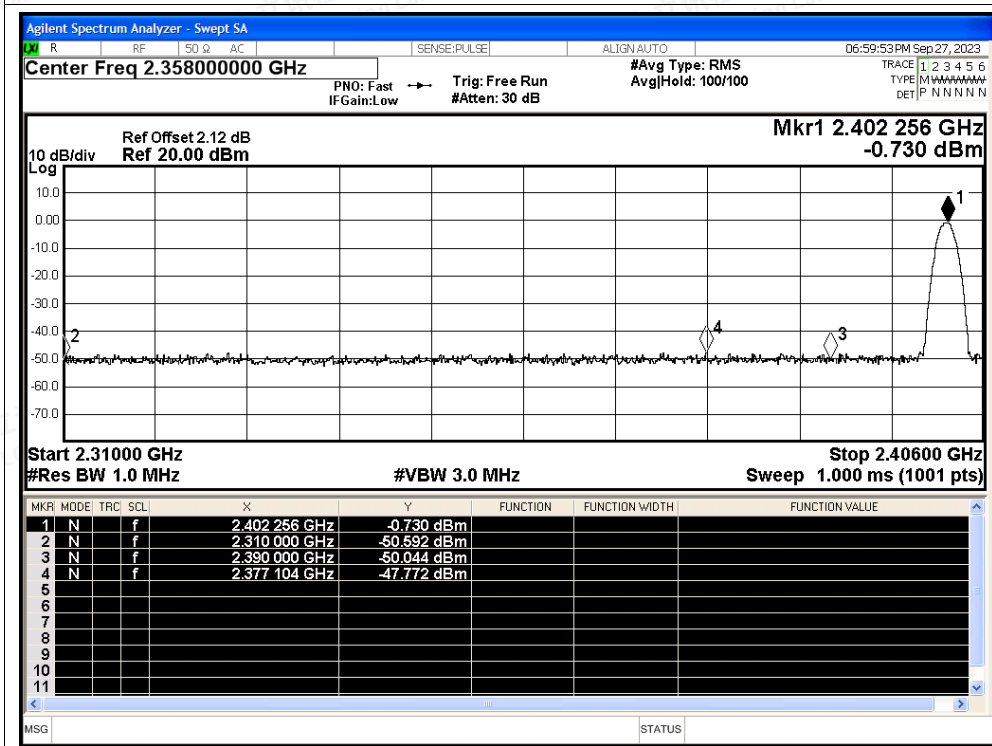

Restrict Band NVNT 2-DH5 2402MHz Ant1 No-Hopping Peak

Restrict Band NVNT 2-DH5 2402MHz Ant1 No-Hopping Average

Restrict Band NVNT 2-DH5 2480MHz Ant1 No-Hopping Peak

Restrict Band NVNT 2-DH5 2480MHz Ant1 No-Hopping Average

Restrict Band NVNT 3-DH5 2402MHz Ant1 No-Hopping Peak

Restrict Band NVNT 3-DH5 2402MHz Ant1 No-Hopping Average

Restrict Band NVNT 3-DH5 2480MHz Ant1 No-Hopping Peak

Restrict Band NVNT 3-DH5 2480MHz Ant1 No-Hopping Average