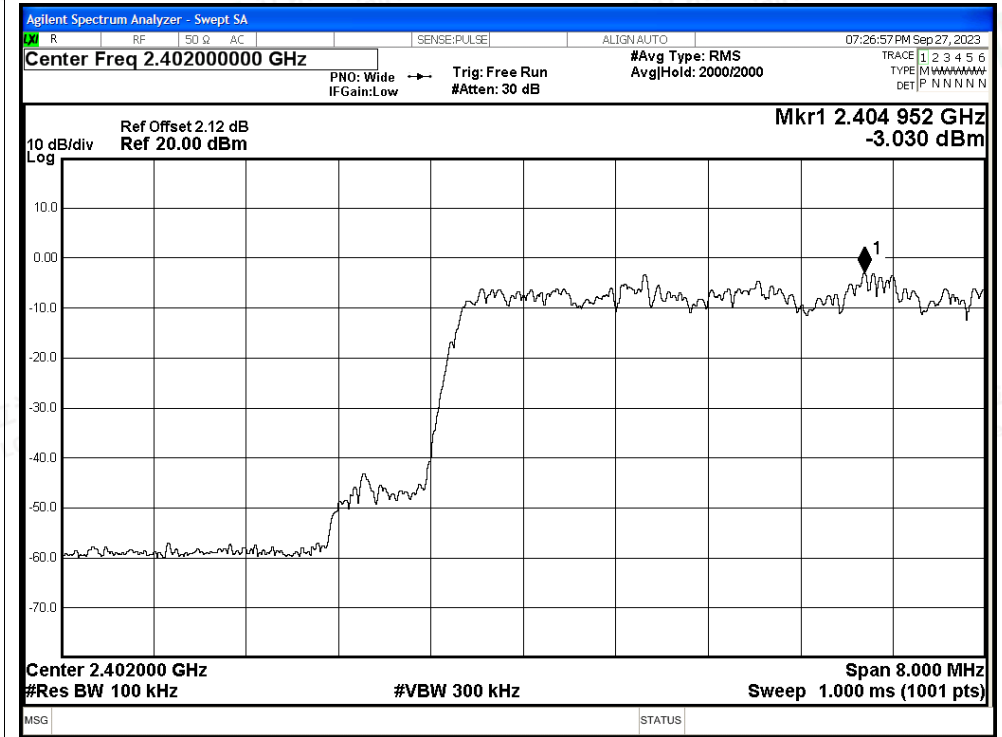

Scan code to check authenticity

Band Edge(Hopping) NVNT 2-DH5 2402MHz Ant1 Hopping Ref

Band Edge(Hopping) NVNT 2-DH5 2402MHz Ant1 Hopping Emission

Shenzhen LCS Compliance Testing Laboratory Ltd.

Add: 101, 201 Bldg A & 301 Bldg C, Juji Industrial Park Yabianxueziwei, Shajing Street, Baoan District, Shenzhen, 518000, China