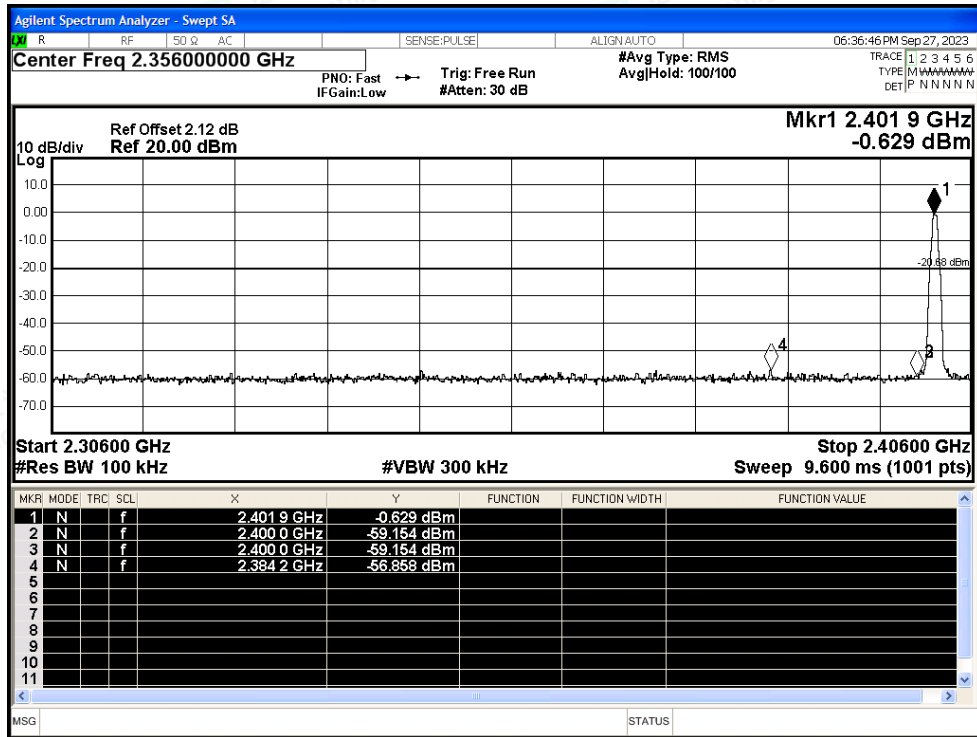

Band Edge NVNT 1-DH5 2402MHz Ant1 No-Hopping Emission

Shenzhen LCS Compliance Testing Laboratory Ltd.

Add: 101, 201 Bldg A & 301 Bldg C, Juji Industrial Park Yabianxueziwei, Shajing Street, Baoan District, Shenzhen, 518000, China

Tel: +(86) 0755-82591330 | E-mail: webmaster@lcs-cert.com | Web: www.lcs-cert.com

Scan code to check authenticity