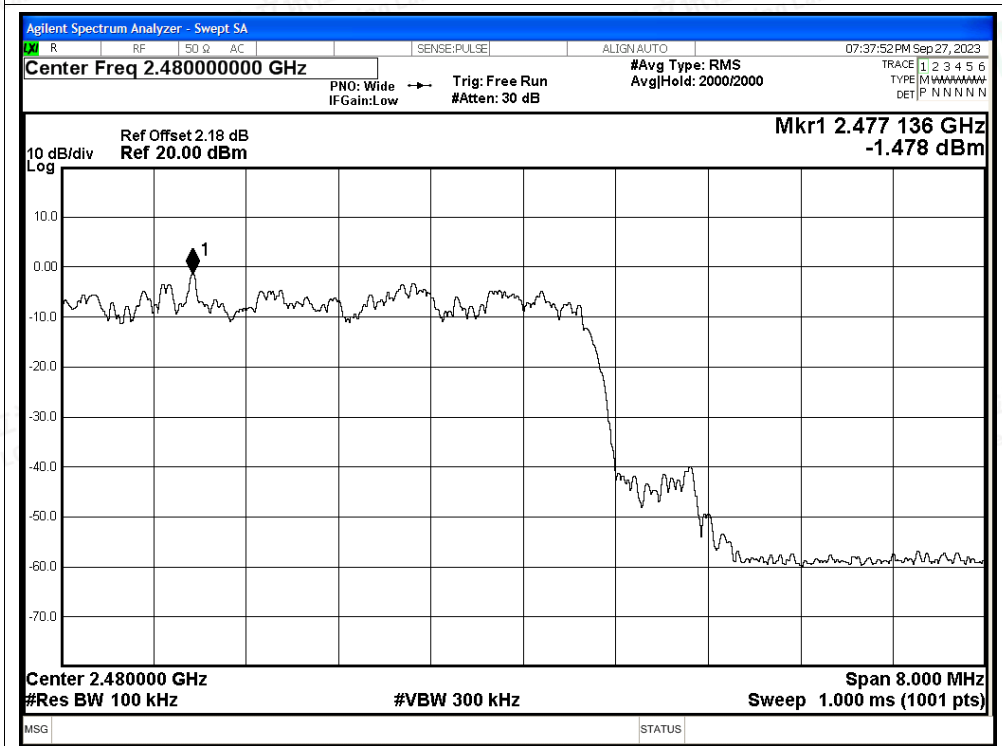

Band Edge(Hopping) NVNT 3-DH5 2480MHz Ant1 Hopping Ref