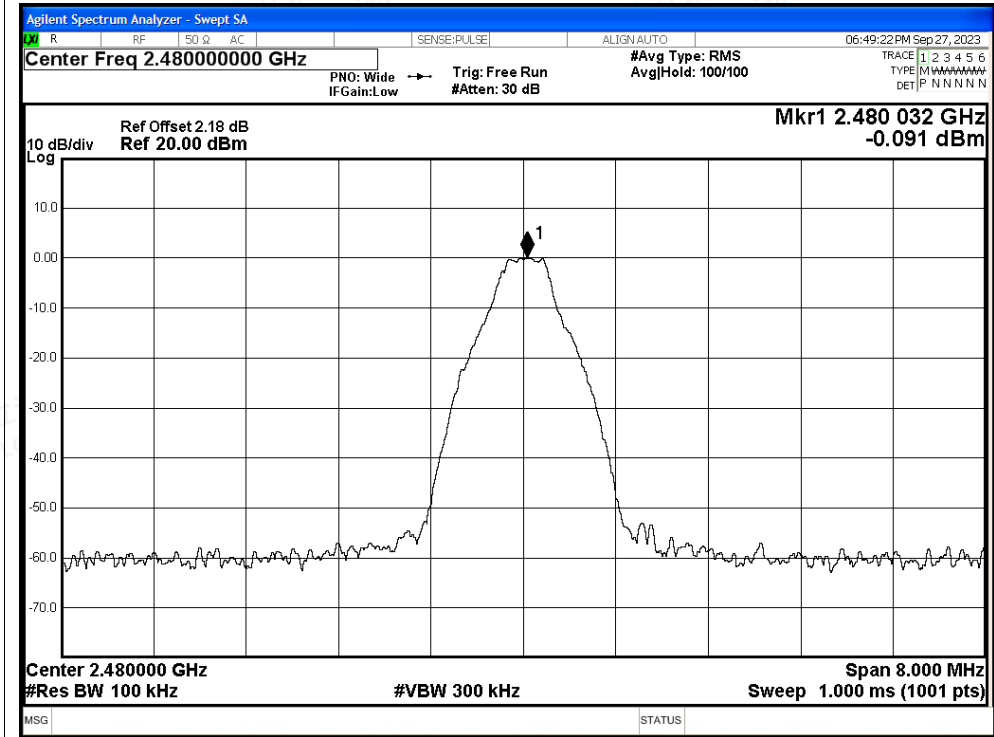

Band Edge NVNT 1-DH5 2480MHz Ant1 No-Hopping Ref