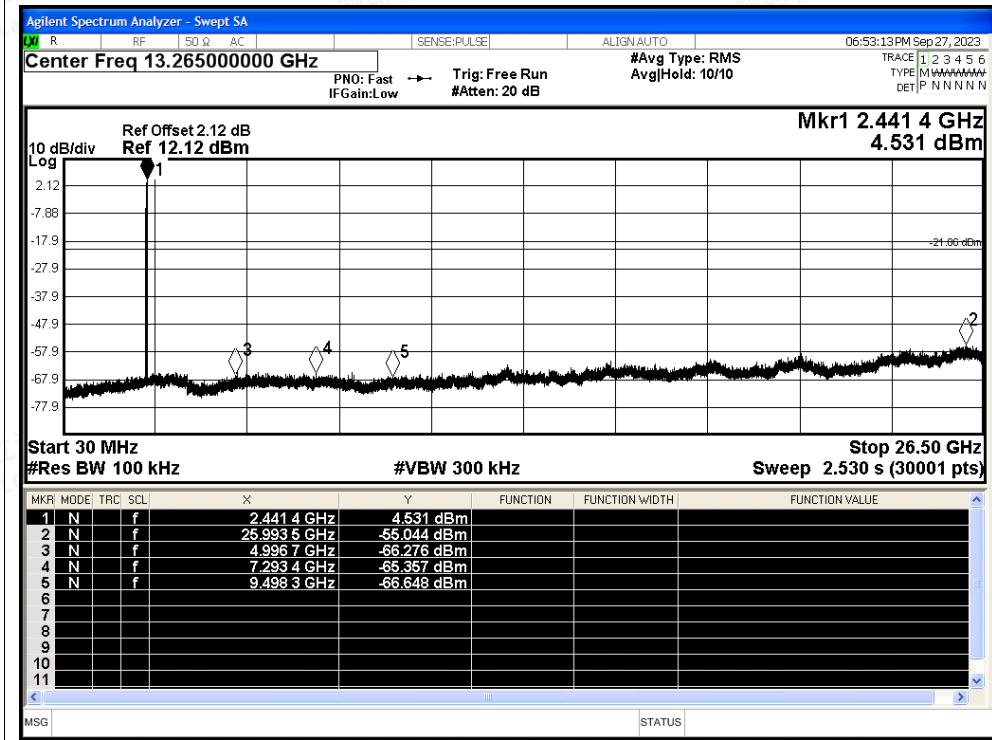

Scan code to check authenticity

Tx. Spurious NVNT 1-DH5 2480MHz Ant1 Ref

Tx. Spurious NVNT 1-DH5 2480MHz Ant1 Emission

Tx. Spurious NVNT 2-DH5 2402MHz Ant1 Ref

Tx. Spurious NVNT 2-DH5 2402MHz Ant1 Emission