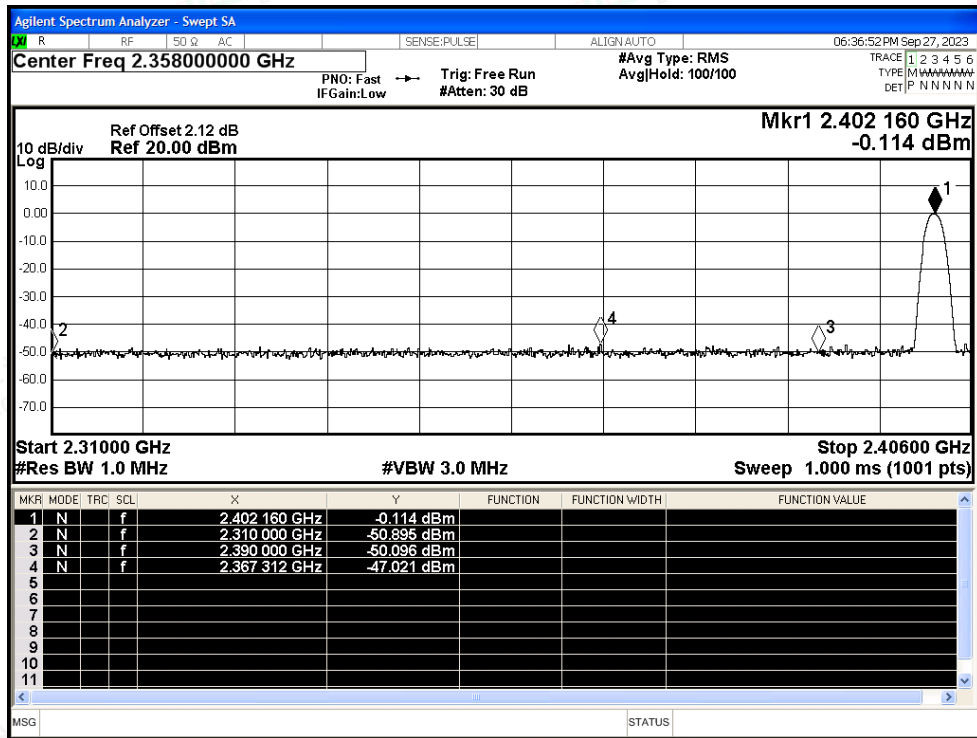

Test Graphs

Restrict Band NVNT 1-DH5 2402MHz Ant1 No-Hopping Peak