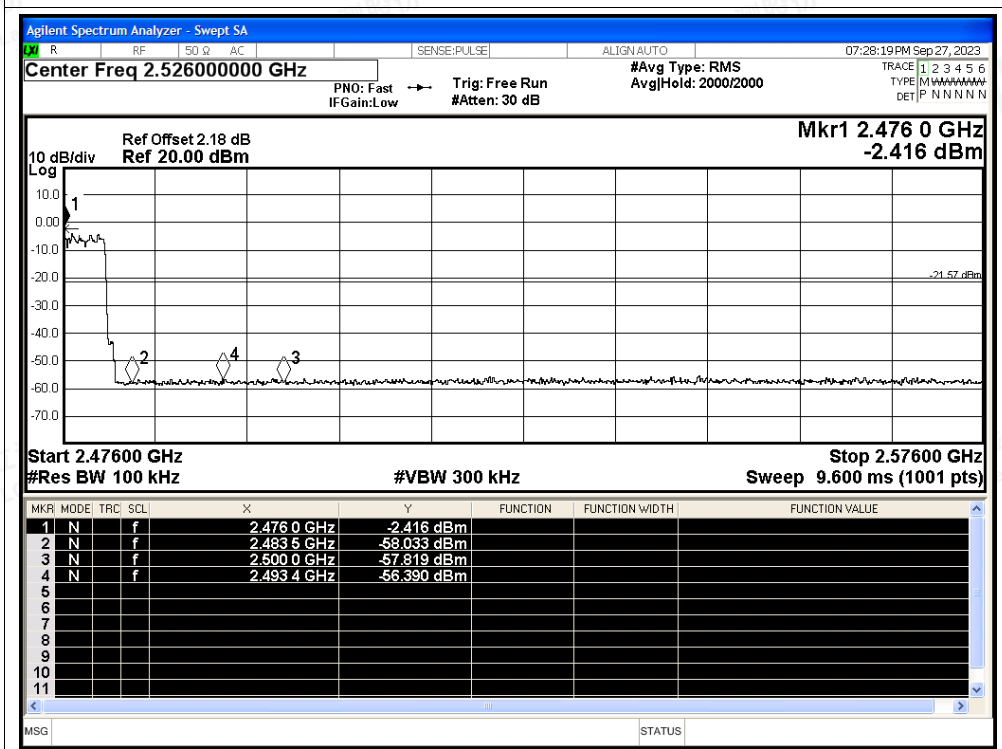

Tel: +(86) 0755-82591330 | E-mail: webmaster@lcs-cert.com | Web: www.lcs-cert.com

Scan code to check authenticity

Band Edge(Hopping) NVNT 2-DH5 2480MHz Ant1 Hopping Ref

Band Edge(Hopping) NVNT 2-DH5 2480MHz Ant1 Hopping Emission