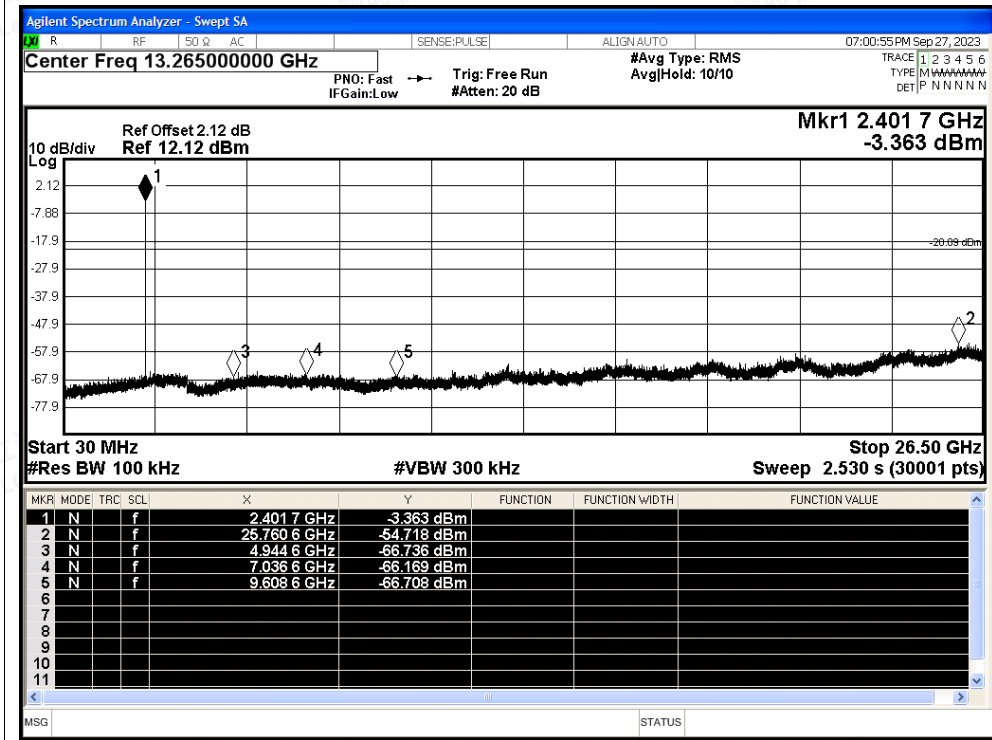

Tx. Spurious NVNT 3-DH5 2402MHz Ant1 Emission

Shenzhen LCS Compliance Testing Laboratory Ltd.

Add: 101, 201 Bldg A & 301 Bldg C, Juji Industrial Park Yabianxueziwei, Shajing Street, Baoan District, Shenzhen, 518000, China

Tel: +(86) 0755-82591330 | E-mail: webmaster@lcs-cert.com | Web: www.lcs-cert.com

Scan code to check authenticity