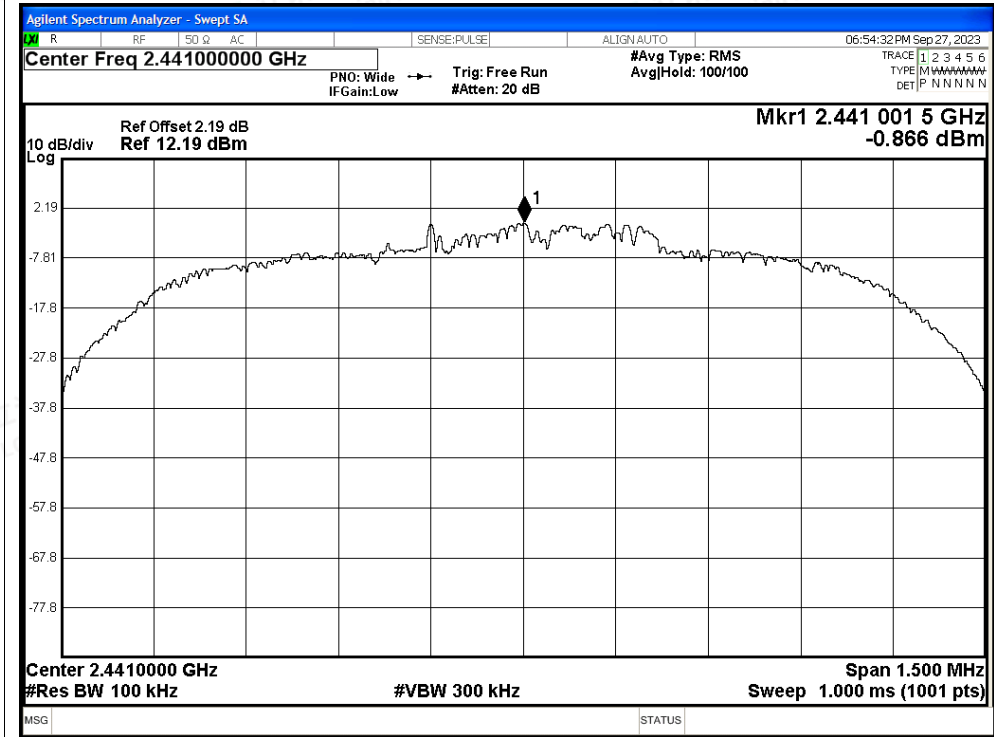

Tx. Spurious NVNT 2-DH5 2441MHz Ant1 Ref