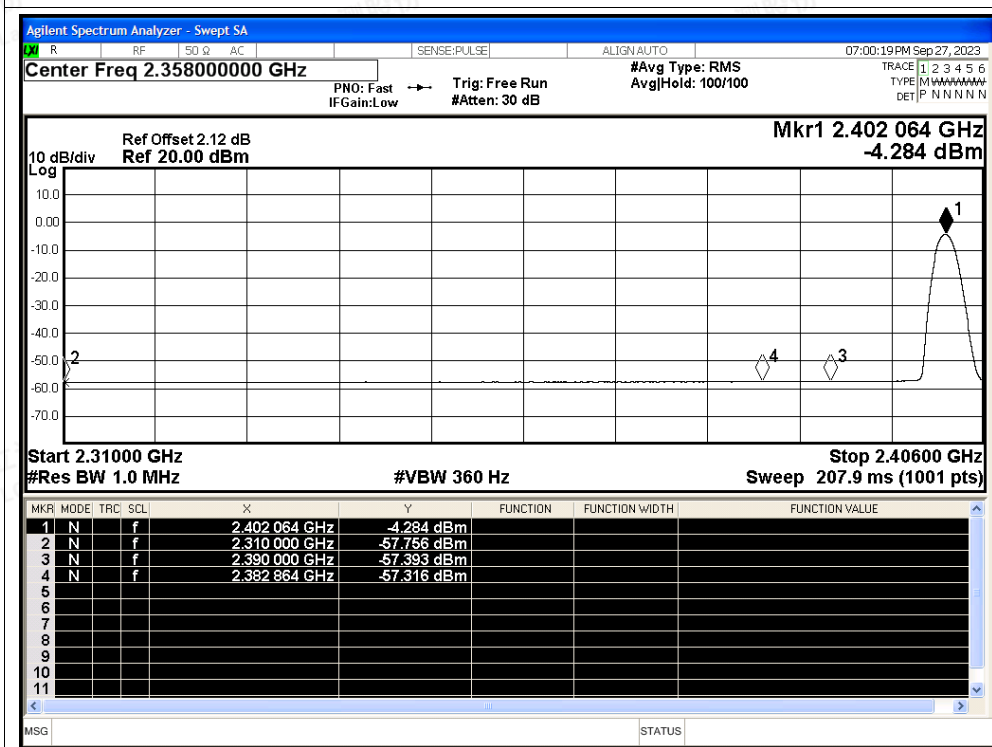

Restrict Band NVNT 3-DH5 2402MHz Ant1 No-Hopping Average