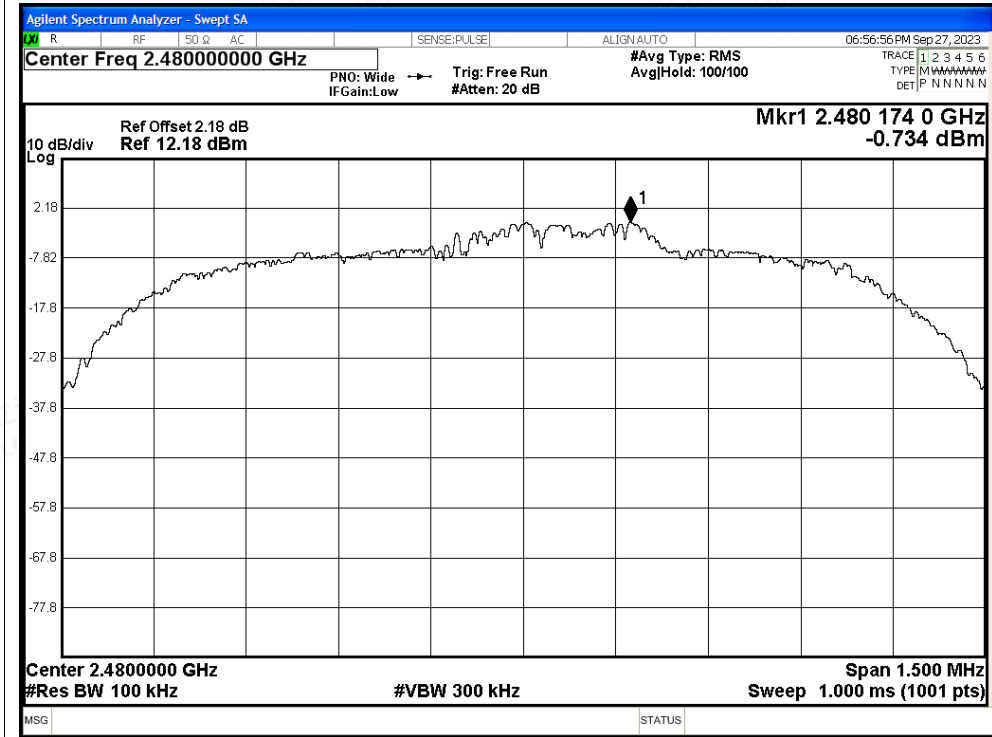

Tx. Spurious NVNT 2-DH5 2480MHz Ant1 Ref