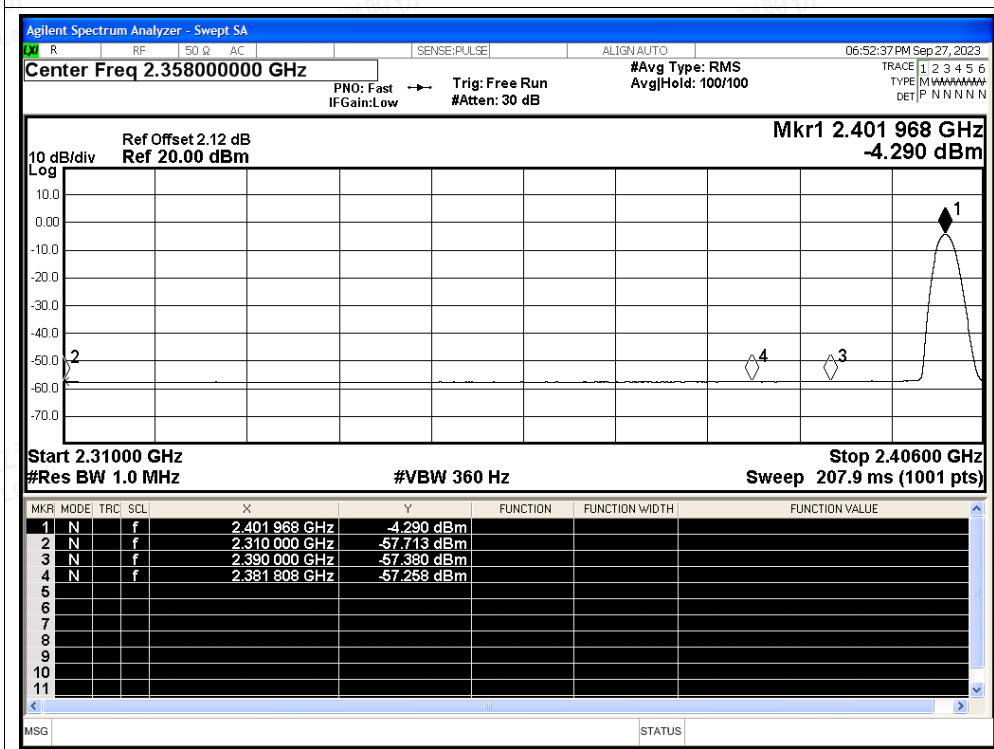

Restrict Band NVNT 2-DH5 2402MHz Ant1 No-Hopping Peak

Restrict Band NVNT 2-DH5 2402MHz Ant1 No-Hopping Average

Restrict Band NVNT 2-DH5 2480MHz Ant1 No-Hopping Peak

Restrict Band NVNT 2-DH5 2480MHz Ant1 No-Hopping Average