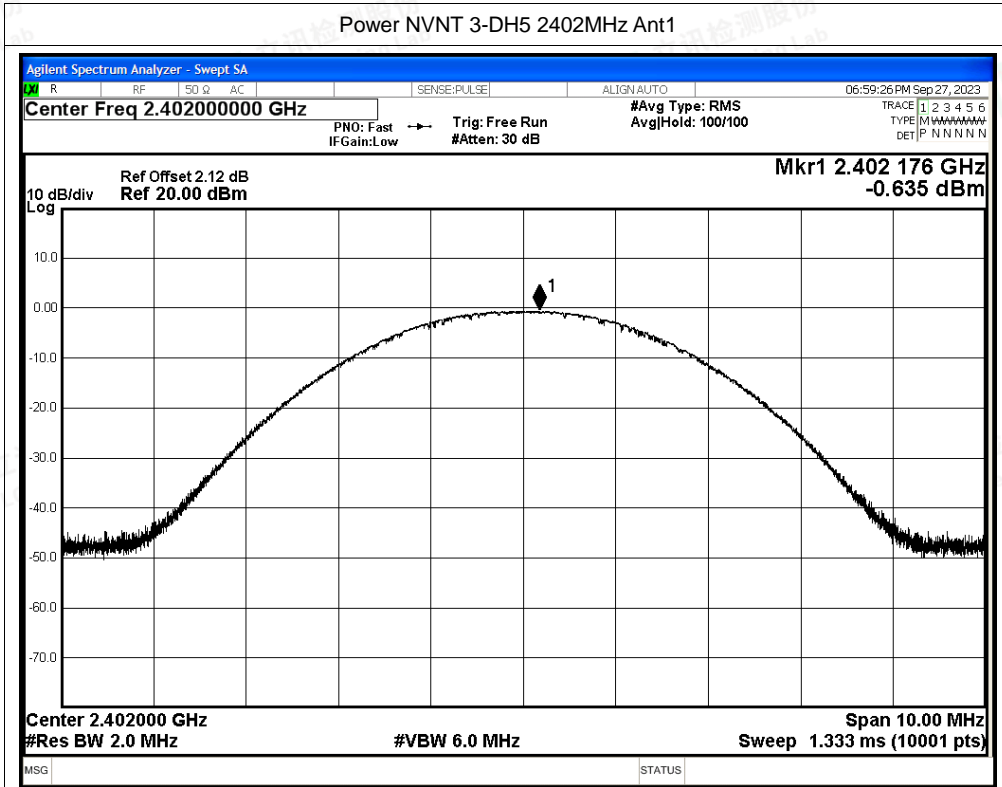

Power NVNT 3-DH5 2402MHz Ant1