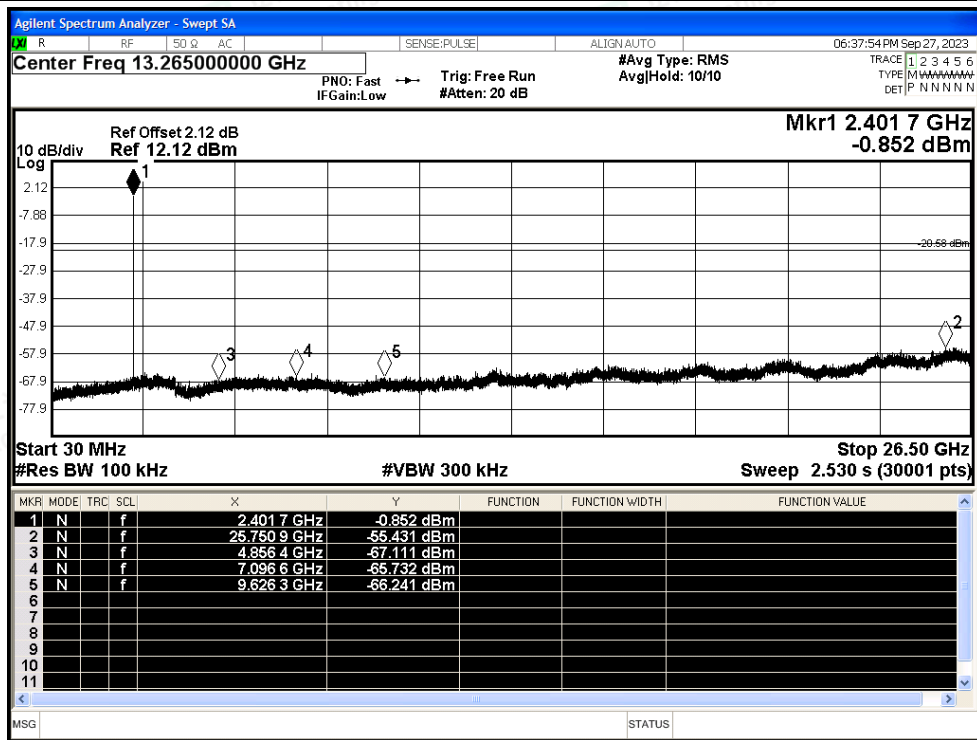

Tx. Spurious NVNT 1-DH5 2402MHz Ant1 Emission

Shenzhen LCS Compliance Testing Laboratory Ltd.

Add: 101, 201 Bldg A & 301 Bldg C, Juji Industrial Park Yabianxueziwei, Shajing Street, Baoan District, Shenzhen, 518000, China

Tel: +(86) 0755-82591330 | E-mail: webmaster@lcs-cert.com | Web: www.lcs-cert.com

Scan code to check authenticity