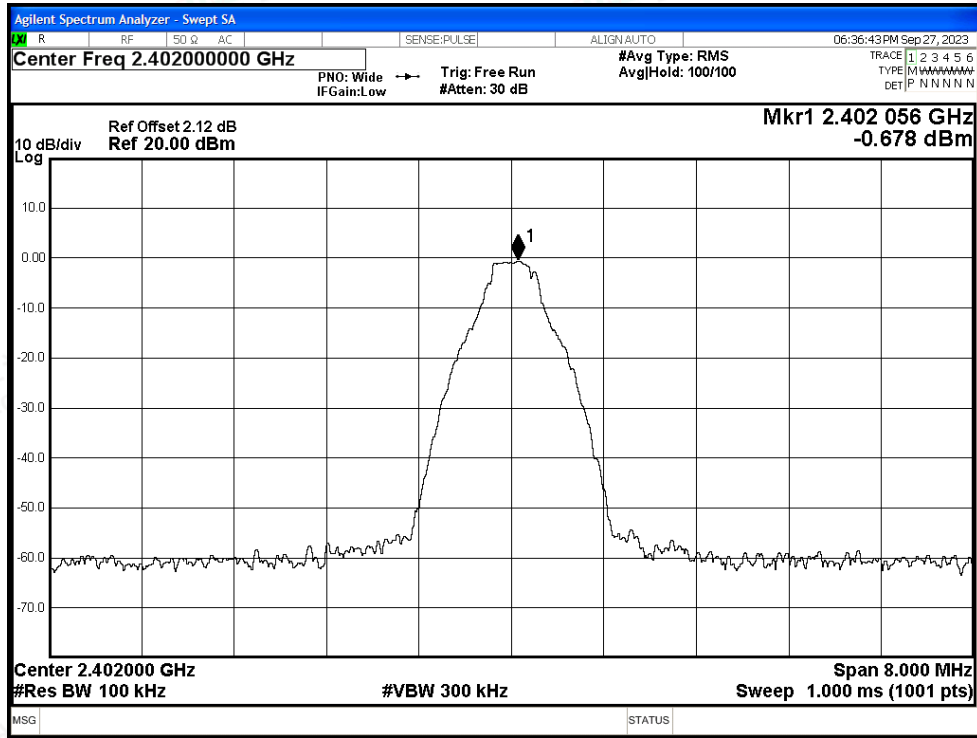

Test Graphs

Band Edge NVNT 1-DH5 2402MHz Ant1 No-Hopping Ref