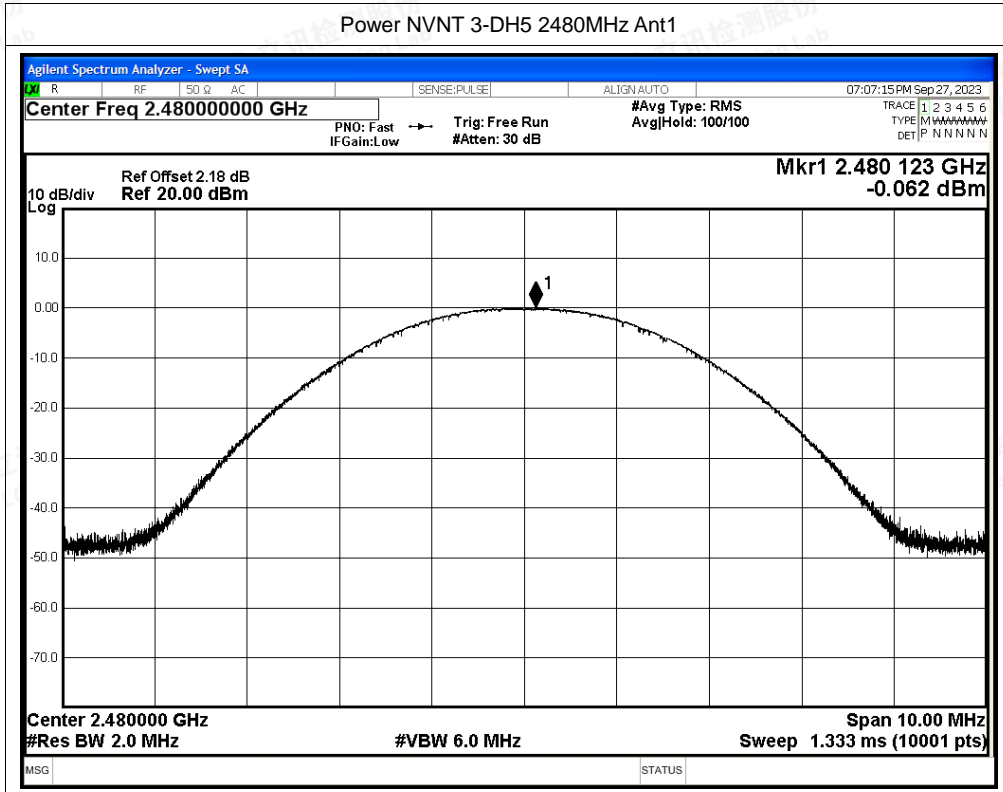

Power NVNT 3-DH5 2441MHz Ant1