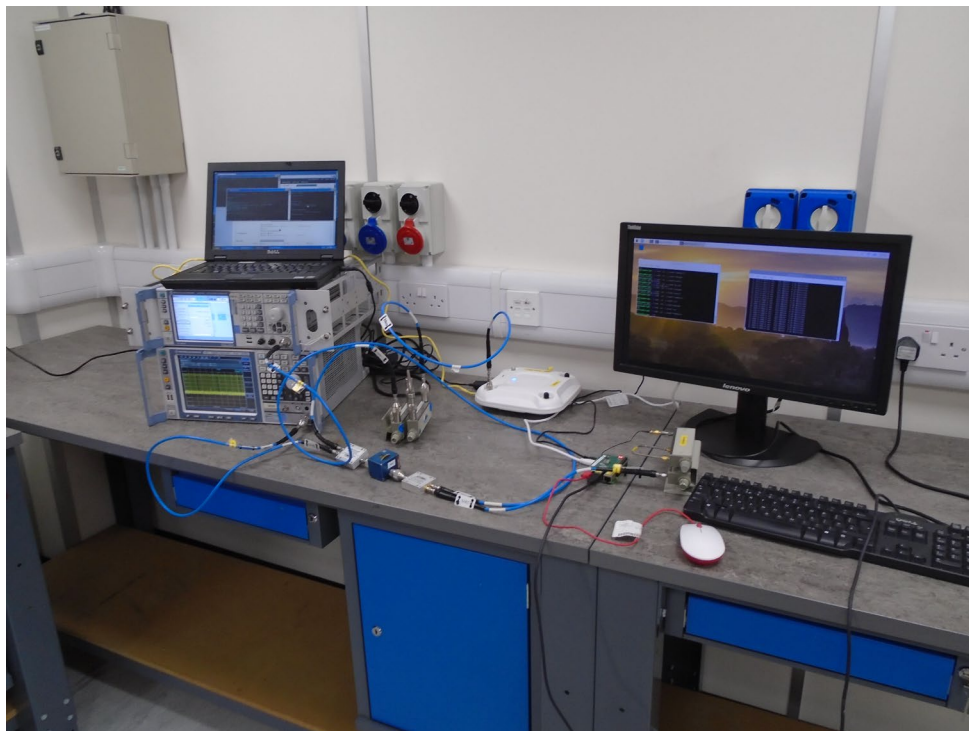

Test Setup Photographs for the Raspberry Pi RM0

1. Conducted Tests

1.1. DFS:

Photo 1

Photo 2

1.2. Bluetooth:

Photo 1

1.3. WLAN