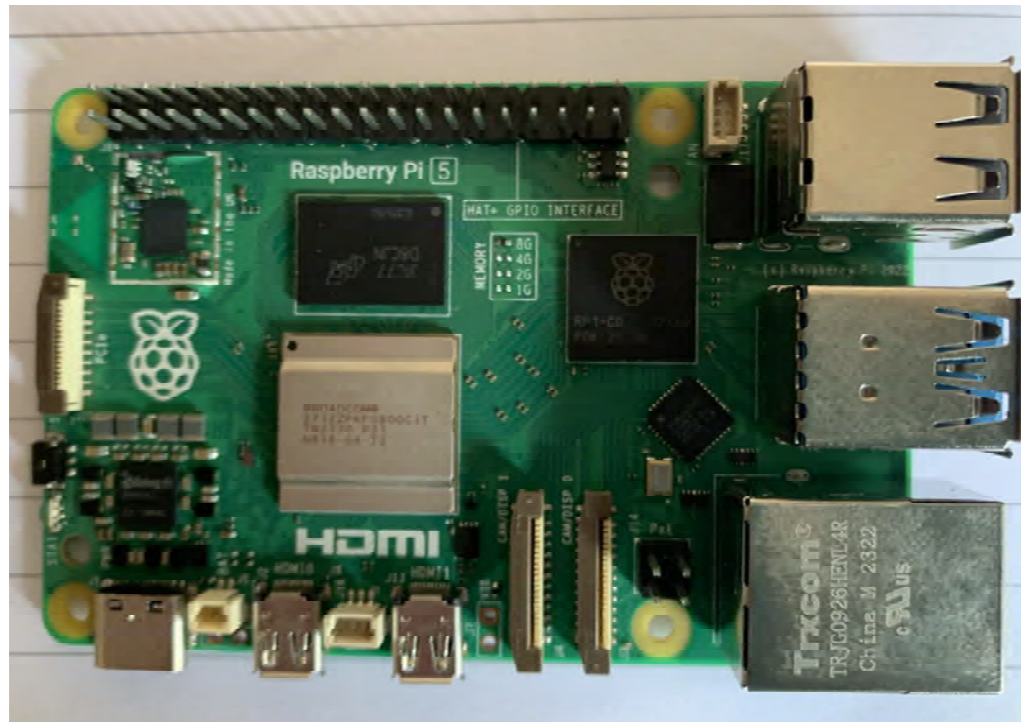

Raspberry Pi 5 Front (Top)

Raspberry Pi 5 Back (Bottom)

Raspberry Pi LTD
Maurice Wilkes Building
St. John's Innovation Park
Cambridge
CB4 0DS
United Kingdom
+44 (0) 1223 322 633
raspberrypi.com

Raspberry Pi 5 Photograph Exhibits Internal

Top and Bottom

Photograph Images of the Raspberry Pi 5 for use in submission of application and assessment of product.

Radio Module Shield Removed

Radio Module With Shield Closeup

Radio Module Shield Removed Closeup

Photograph Images of the Raspberry Pi 5 for use in submission of application and assessment of product.