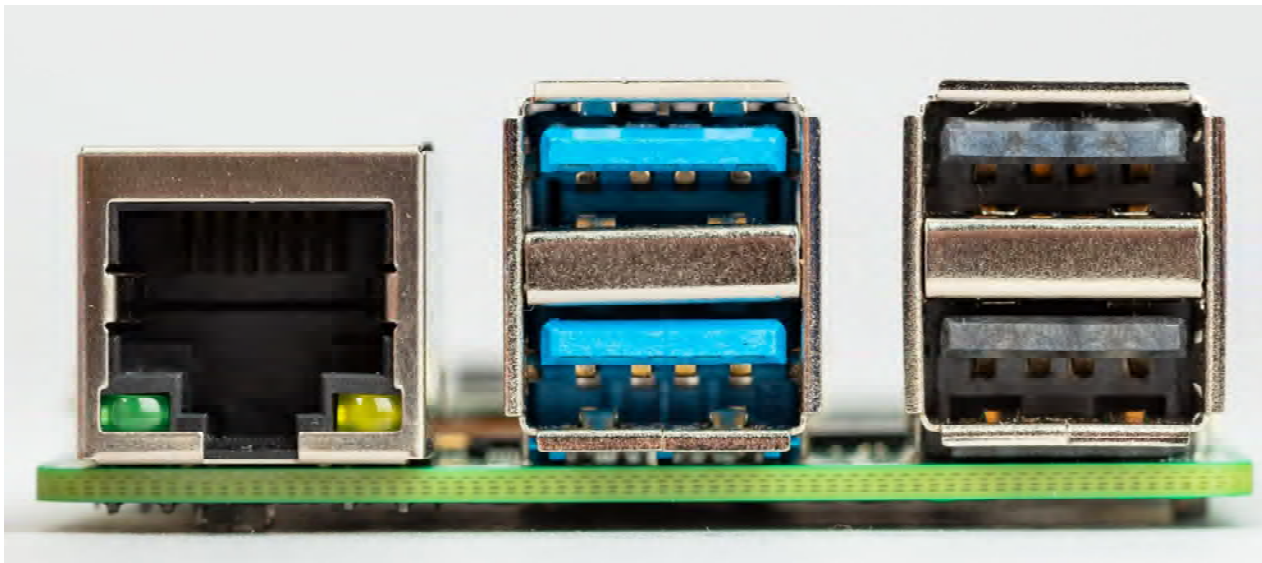

Raspberry Pi 5 Front (Top)

Raspberry Pi 5 Back (Bottom)

Raspberry Pi LTD
Maurice Wilkes Building
St. John's Innovation Park
Cambridge
CB4 0DS
United Kingdom
+44 (0) 1223 322 633
raspberrypi.com

Raspberry Pi 5 Photograph Exhibits External

Top and Bottom

Photograph Images of the Raspberry Pi 5 for use in submission of application and assessment of product.

Top

Right

Bottom

Left

Raspberry Pi LTD
Maurice Wilkes Building
St. John's Innovation Park
Cambridge
CB4 0DS
United Kingdom
+44 (0) 1223 322 633
raspberrypi.com

Raspberry Pi 5 Photograph Exhibits External

Back, Front, Left and Right
Photograph Images of the Raspberry Pi 5 for use in submission of application and assessment of product.