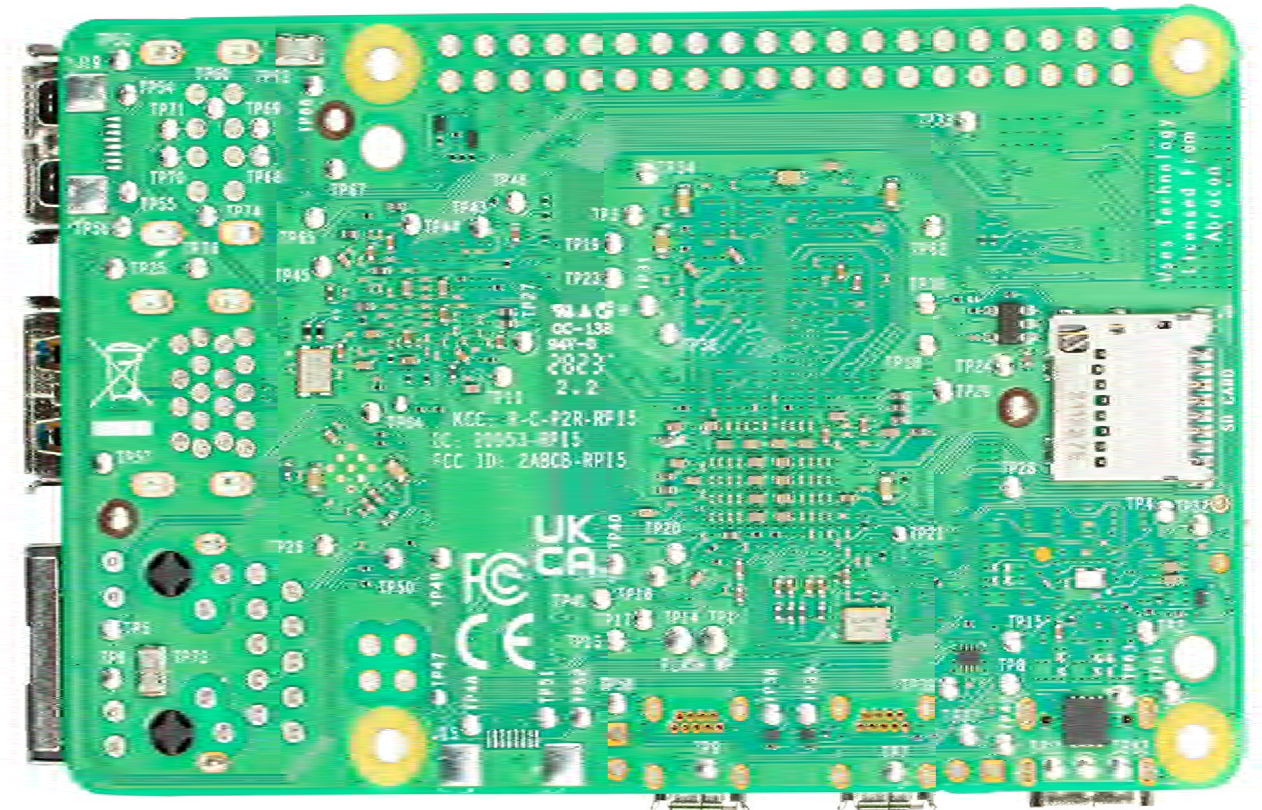

Raspberry Pi 5 Front (Top)

Raspberry Pi 5 Back (Bottom)

Raspberry Pi LTD
Maurice Wilkes Building
St. John's Innovation Park
Cambridge
CB4 0DS
United Kingdom
+44 (0) 1223 322 633
raspberrypi.com

Raspberry Pi 5 Photograph Exhibits External

Top and Bottom

Photograph Images of the Raspberry Pi 5 for use in submission of application and assessment of product.

Top

Right

Bottom

Left

Raspberry Pi LTD
Maurice Wilkes Building
St. John's Innovation Park
Cambridge
CB4 0DS
United Kingdom
+44 (0) 1223 322 633
raspberrypi.com

Raspberry Pi 5 Photograph Exhibits External

Back, Front, Left and Right
Photograph Images of the Raspberry Pi 5 for use in submission of application and assessment of product.