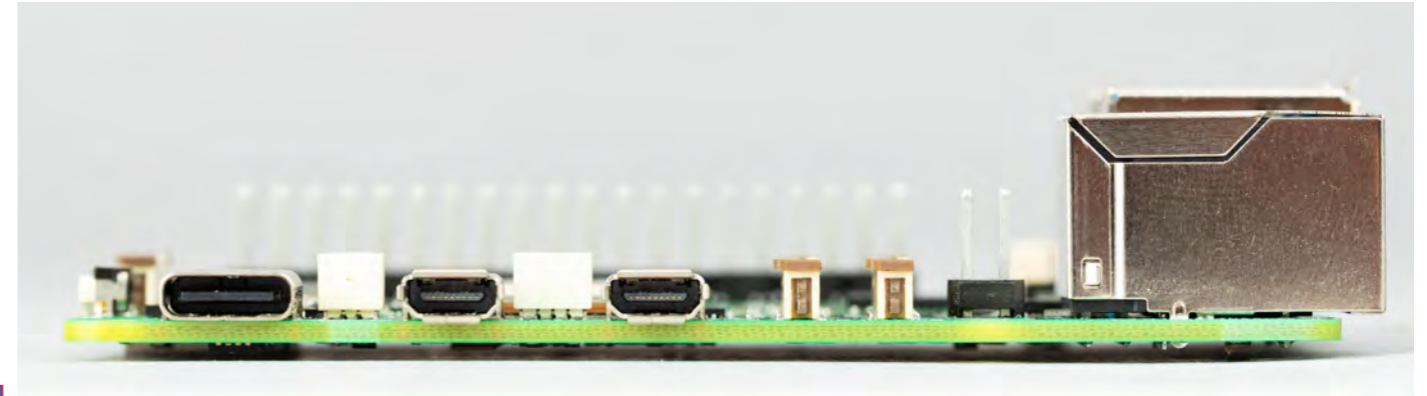

Raspberry Pi 5 Front (Top)

Raspberry Pi 5 Back (Bottom)

Raspberry Pi LTD
Maurice Wilkes Building
St. John's Innovation Park
Cambridge
CB4 0DS
United Kingdom
+44 (0) 1223 322 633
raspberrypi.com

Raspberry Pi 5 Photograph Exhibits External

Top and Bottom

Photograph Images of the Raspberry Pi 5 for use in submission of application and assessment of product.

Top

Right

Bottom

Left

Raspberry Pi LTD
Maurice Wilkes Building
St. John's Innovation Park
Cambridge
CB4 0DS
United Kingdom
+44 (0) 1223 322 633
raspberrypi.com

Raspberry Pi 5 Photograph Exhibits External

Back, Front, Left and Right
Photograph Images of the Raspberry Pi 5 for use in submission of application and assessment of product.