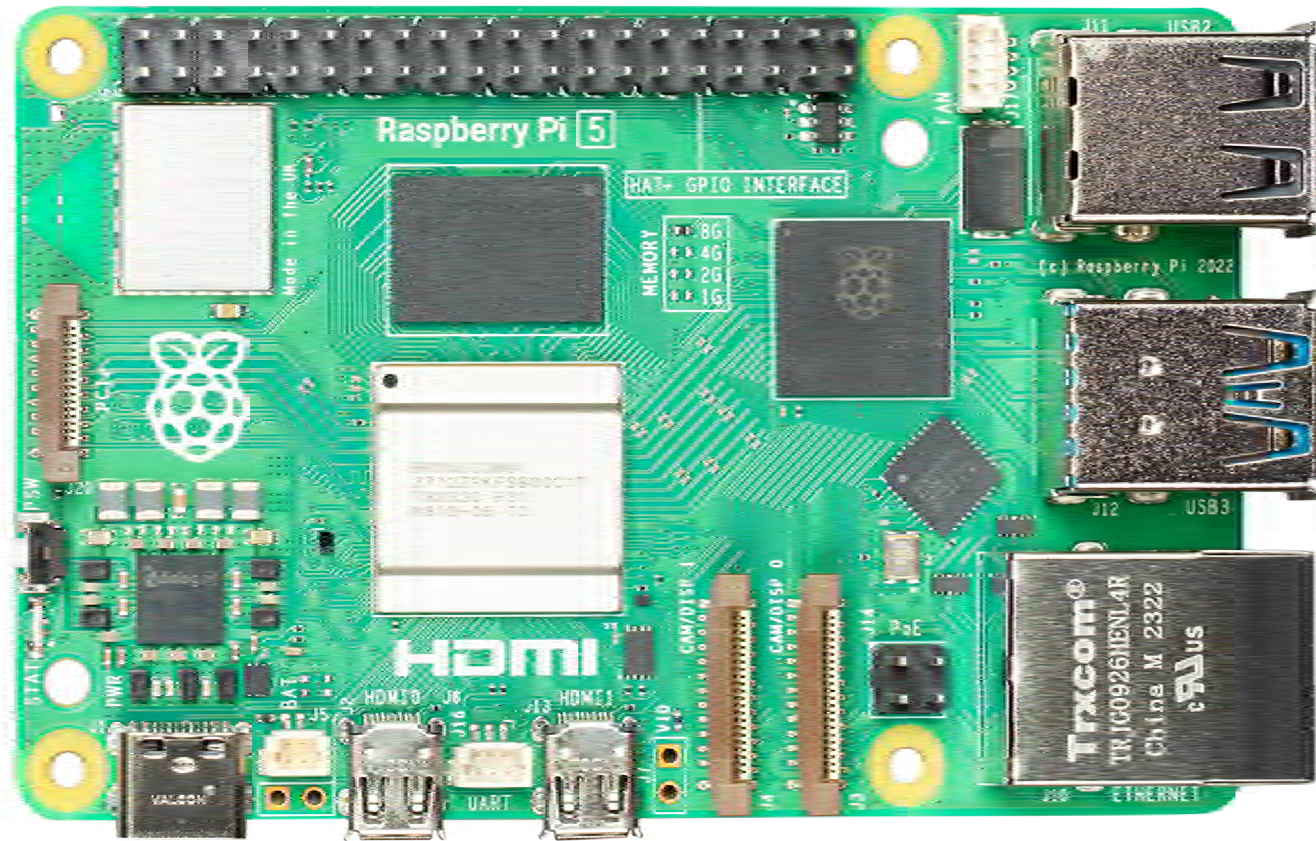

Raspberry Pi 5 Front (Top)

Raspberry Pi 5 Back (Bottom)

Raspberry Pi LTD
Maurice Wilkes Building
St. John's Innovation Park
Cambridge
CB4 0DS
United Kingdom
+44 (0) 1223 322 633
raspberrypi.com

Raspberry Pi 5 Photograph Exhibits External

Top and Bottom

Photograph Images of the Raspberry Pi 5 for use in submission of application and assessment of product.

Top

Right

Bottom

Left

Raspberry Pi LTD
Maurice Wilkes Building
St. John's Innovation Park
Cambridge
CB4 0DS
United Kingdom
+44 (0) 1223 322 633
raspberrypi.com

Raspberry Pi 5 Photograph Exhibits External

Back, Front, Left and Right
Photograph Images of the Raspberry Pi 5 for use in submission of application and assessment of product.