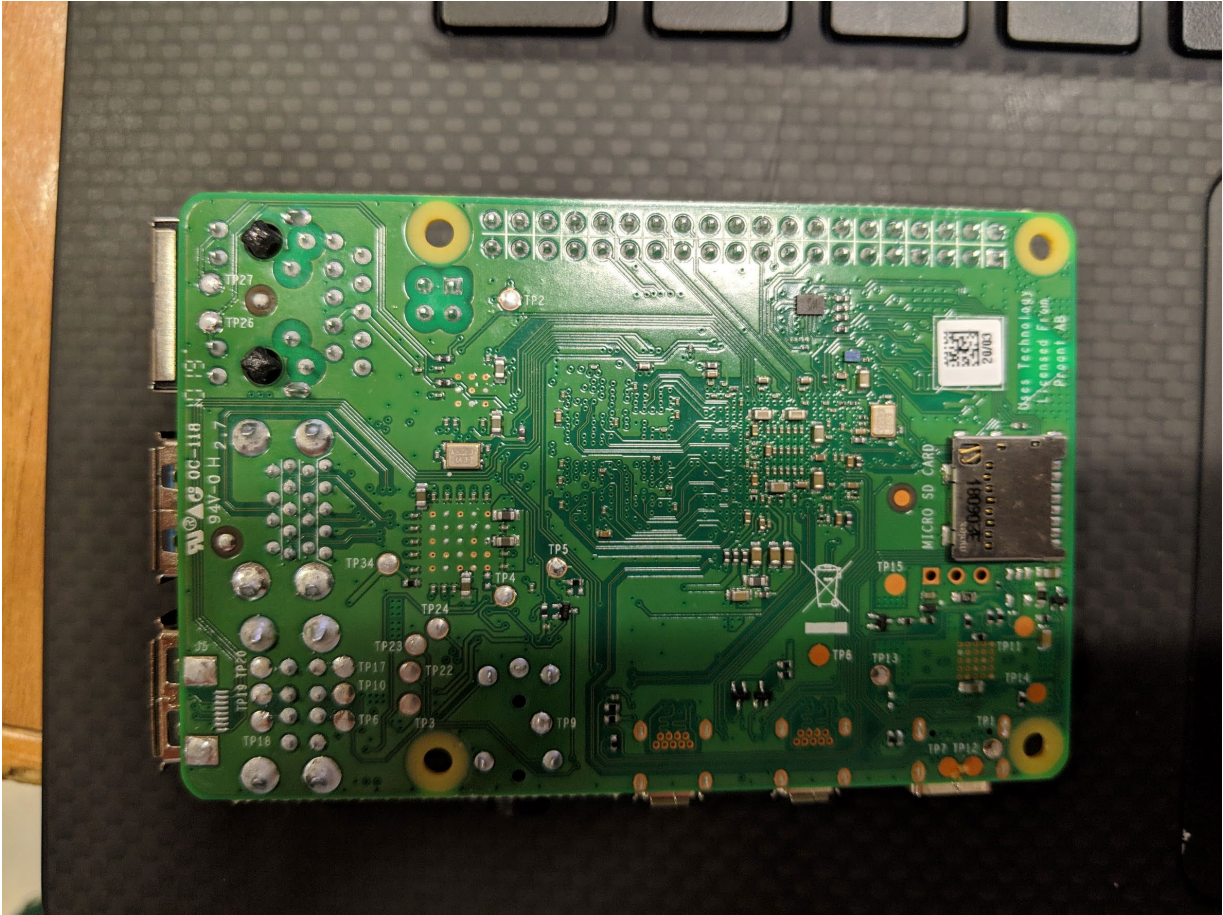

# Raspberry Pi 4 Model B

Photos

# FRONT

# FRONT RF SHIELD REMOVED

BACK