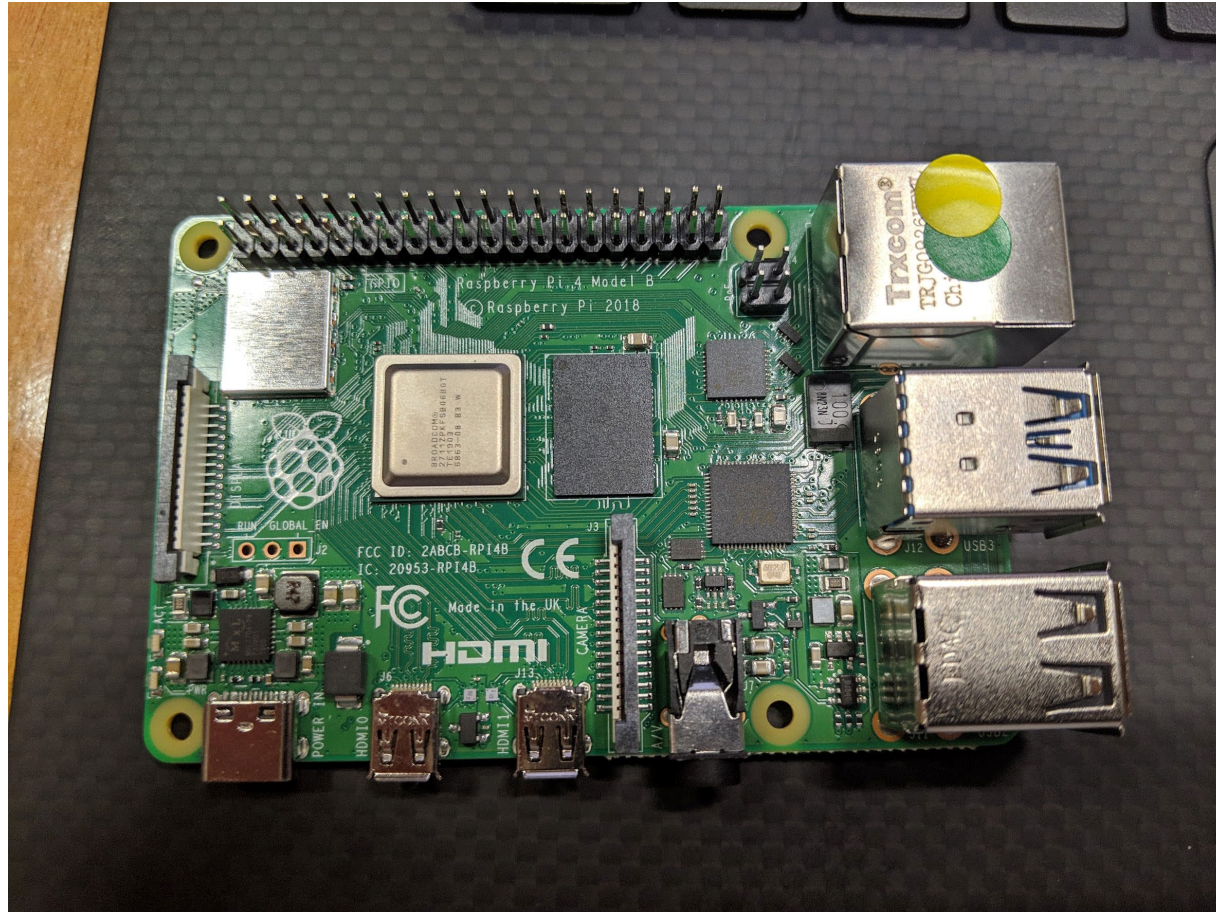

# Raspberry Pi 4 Model B

Photos

# FRONT RF SHIELD REMOVED

BACK