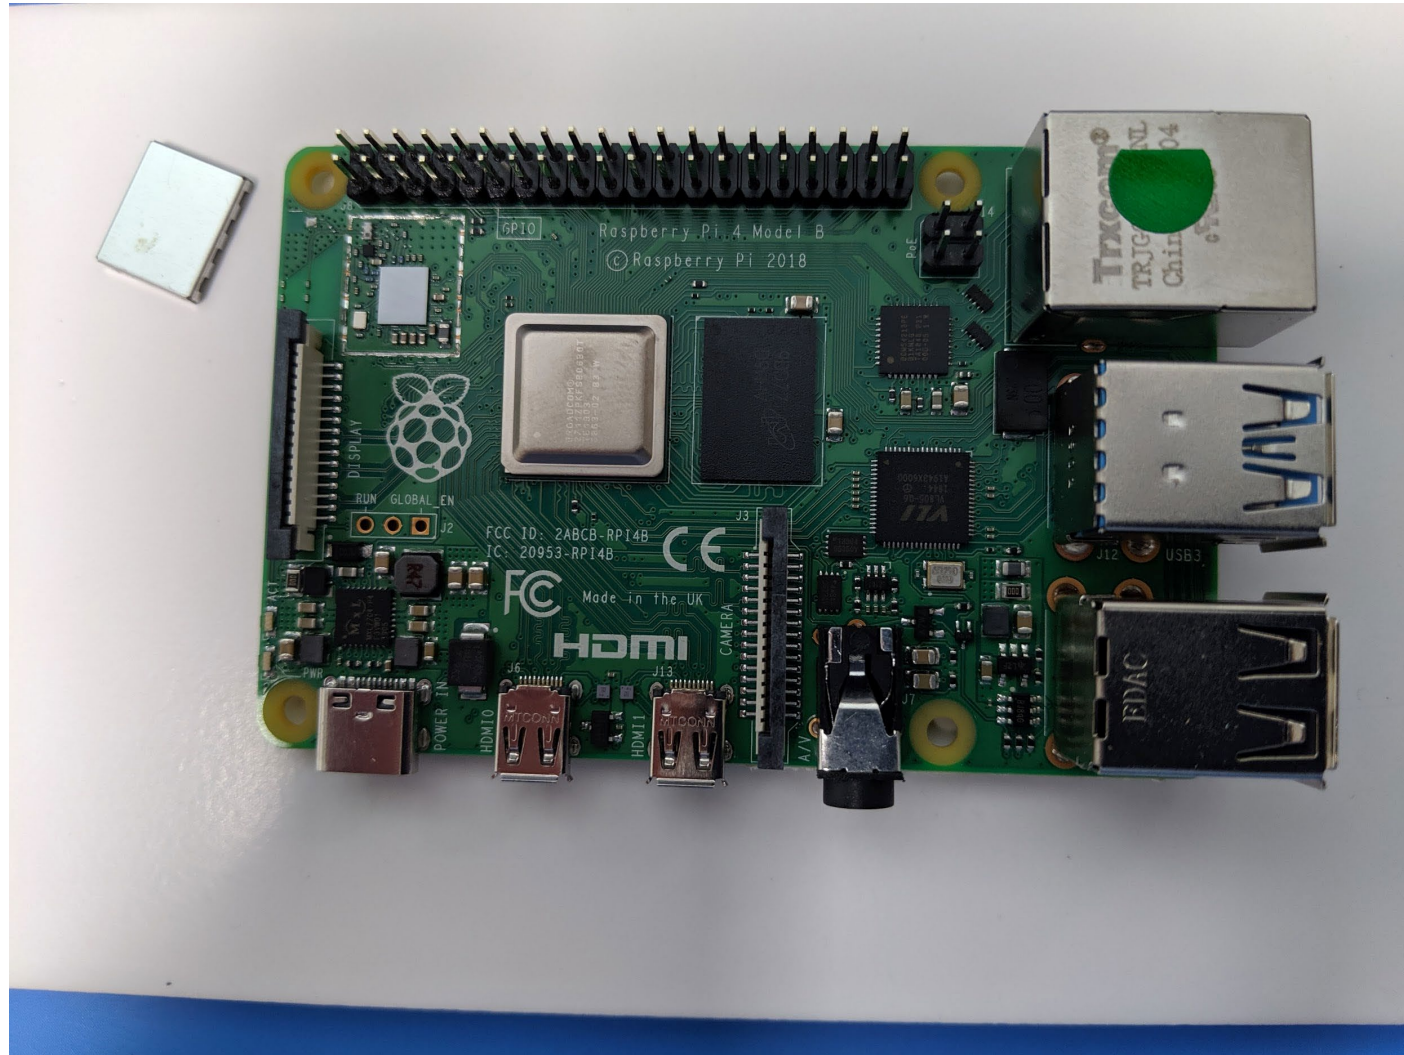

# Raspberry Pi 4 Model B

Photos

# FRONT RF SHIELD REMOVED

BACK