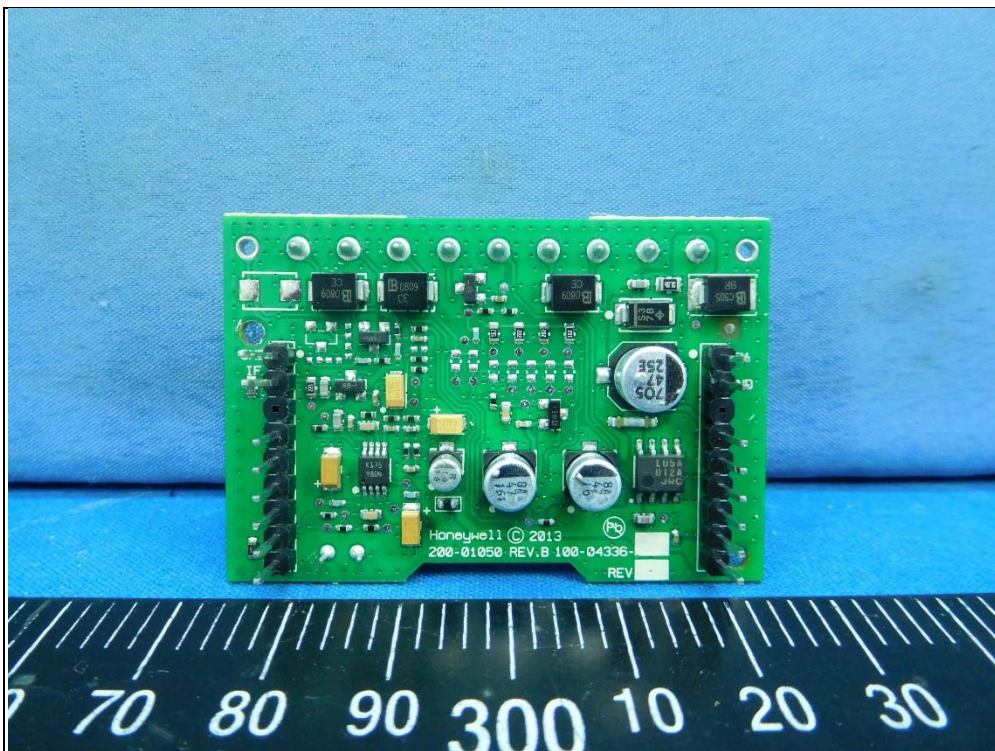

CONSTRUCTION PHOTOS OF EUT

Model No.: DT8050A

Antenna

Model No.: DT8050M

Antenna