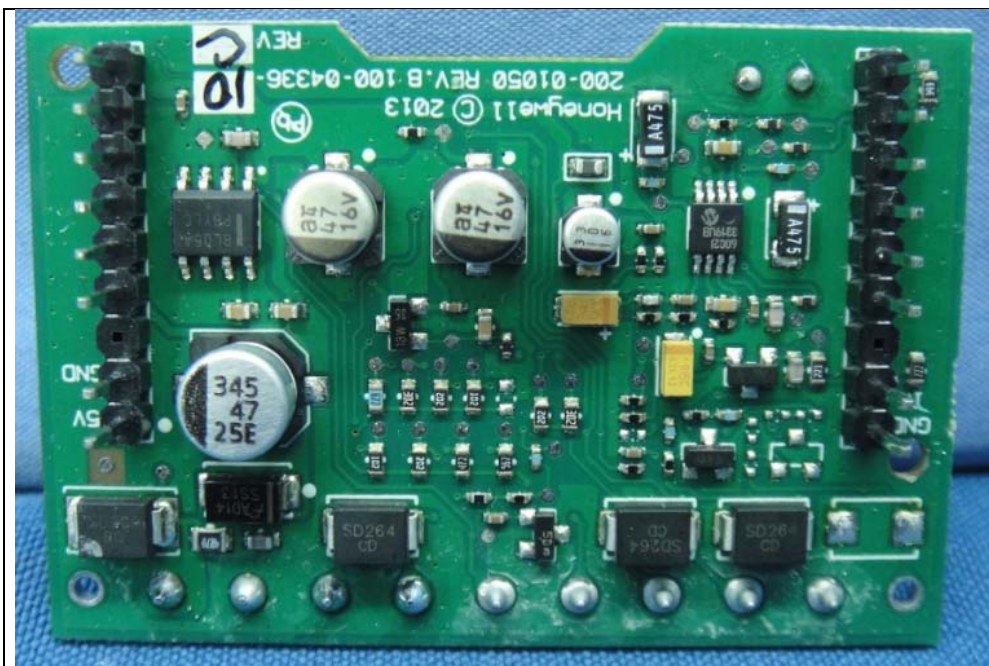

CONSTRUCTION PHOTOS OF EUT

Model No.: DT8050A

Antenna

Model No.: DT8050M

Antenna