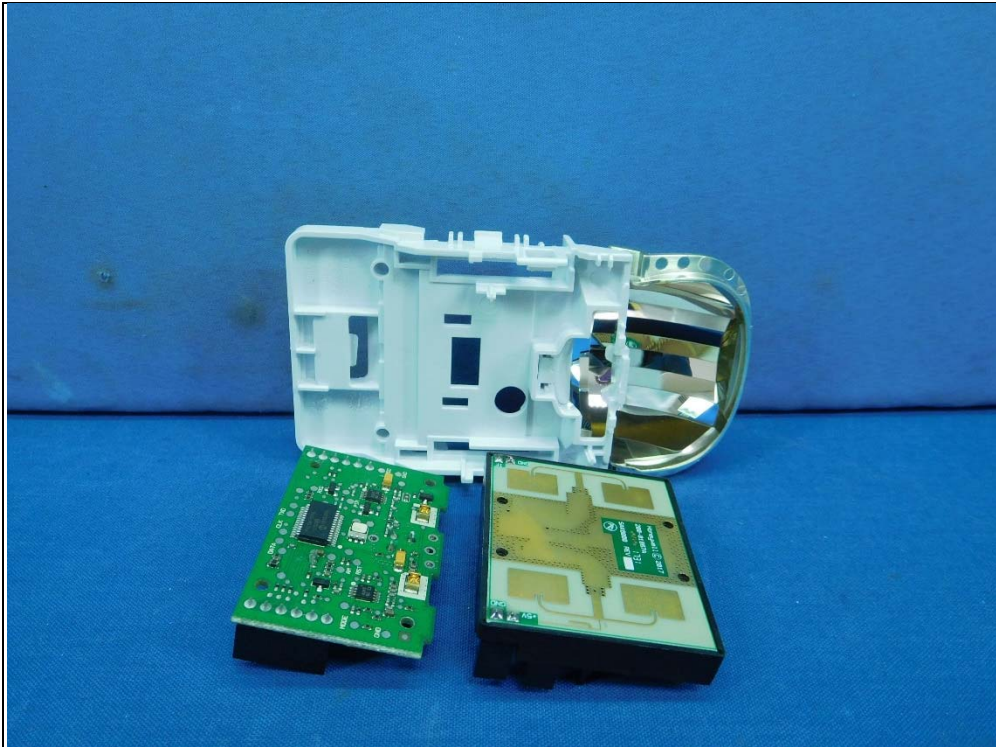

CONSTRUCTION PHOTOS OF EUT

Model No.: DT8050A

Antenna

Model No.: DT8050M

Antenna