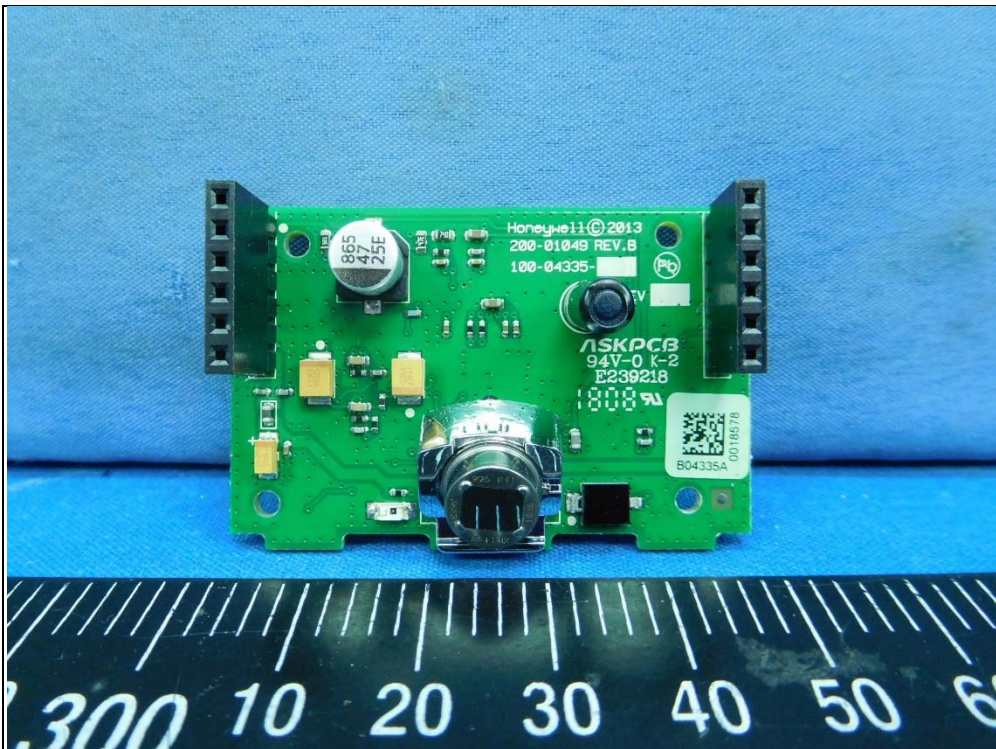

CONSTRUCTION PHOTOS OF EUT

Model No.: DT8050A

Antenna

Model No.: DT8050M

Antenna