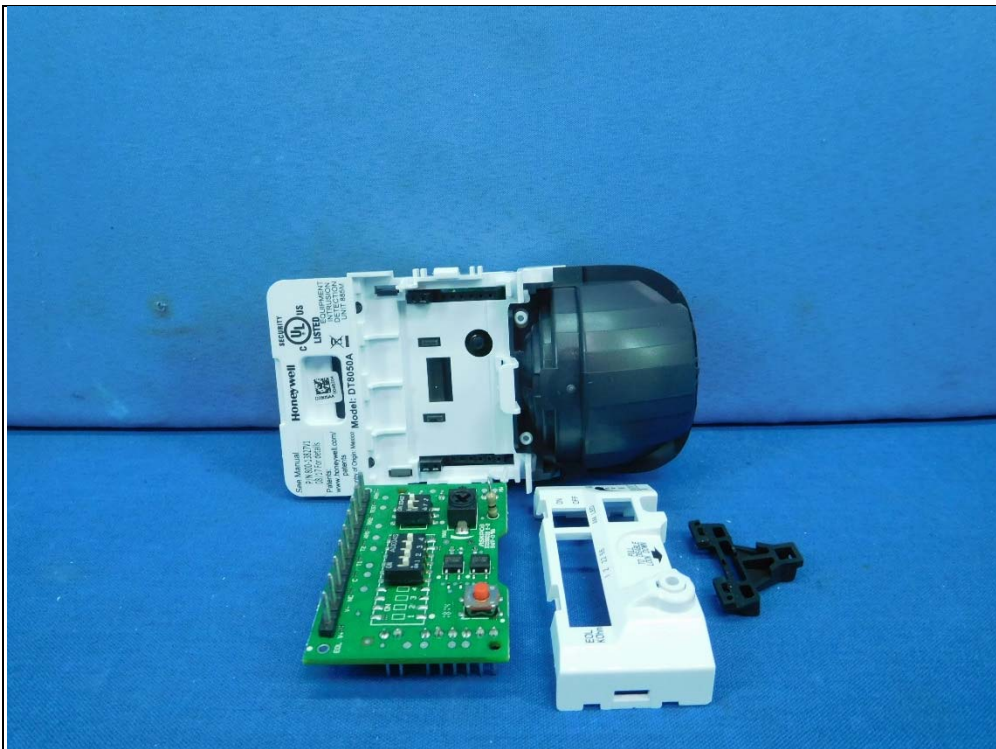

CONSTRUCTION PHOTOS OF EUT

Model No.: DT8050A

Antenna

Model No.: DT8050M

Antenna