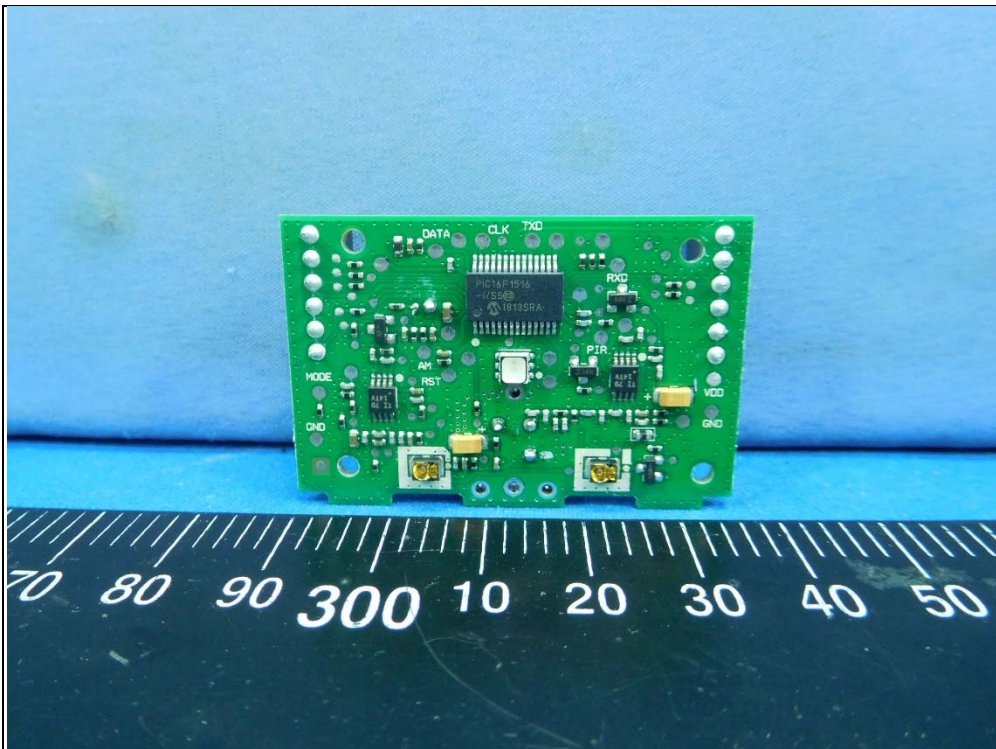

CONSTRUCTION PHOTOS OF EUT

Model No.: DT8050A

Antenna

Model No.: DT8050M

Antenna