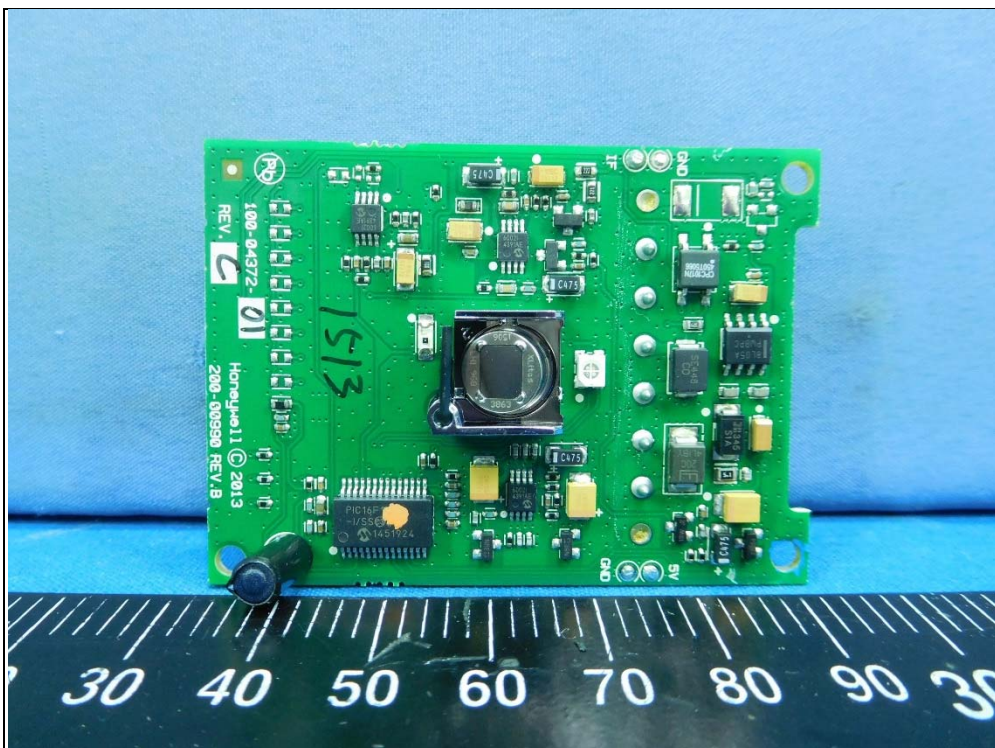

CONSTRUCTION PHOTOS OF EUT

Model No.: DT8035

Antenna

Model No.: DT8050