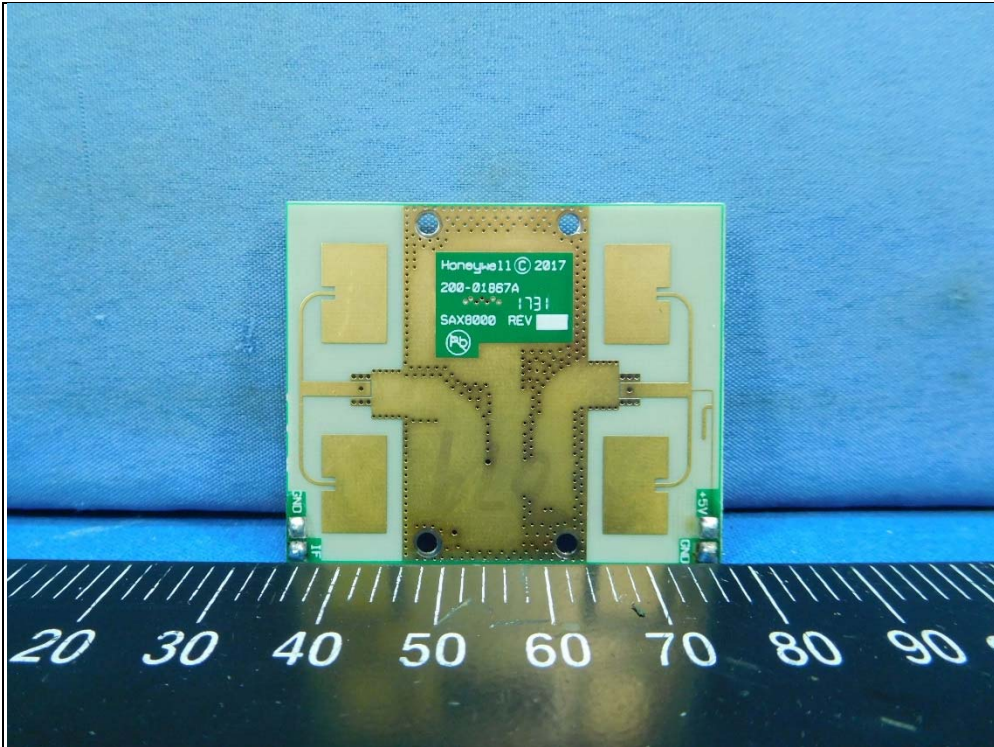

CONSTRUCTION PHOTOS OF EUT

Model No.: DT8035

Antenna

Model No.: DT8050