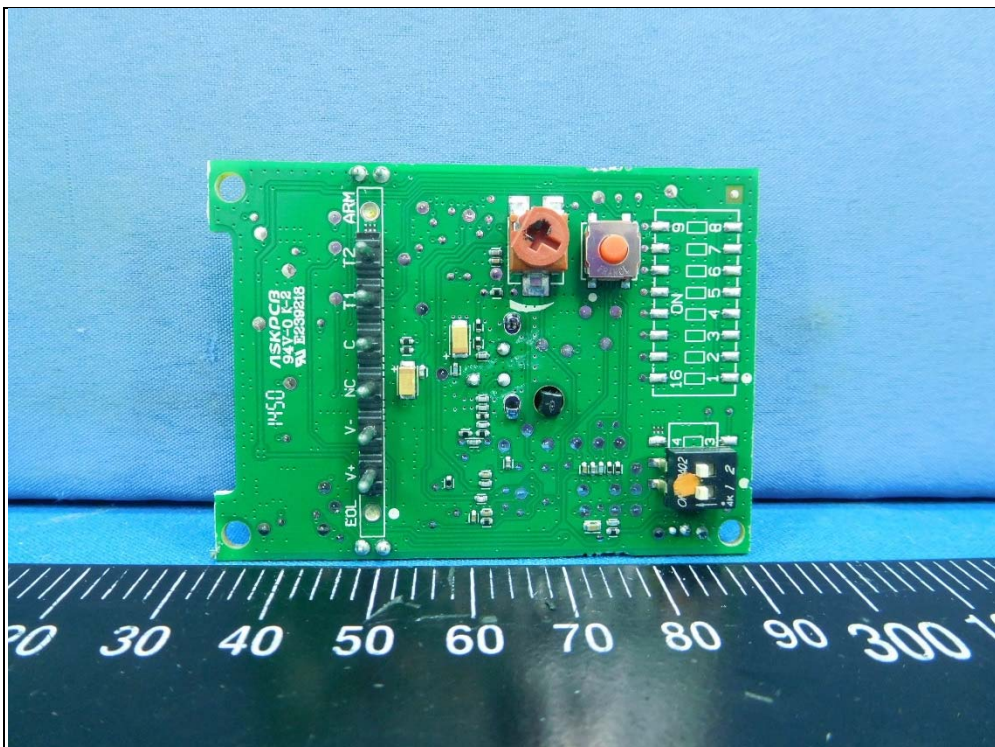

CONSTRUCTION PHOTOS OF EUT

Model No.: DT8035

Antenna

Model No.: DT8050