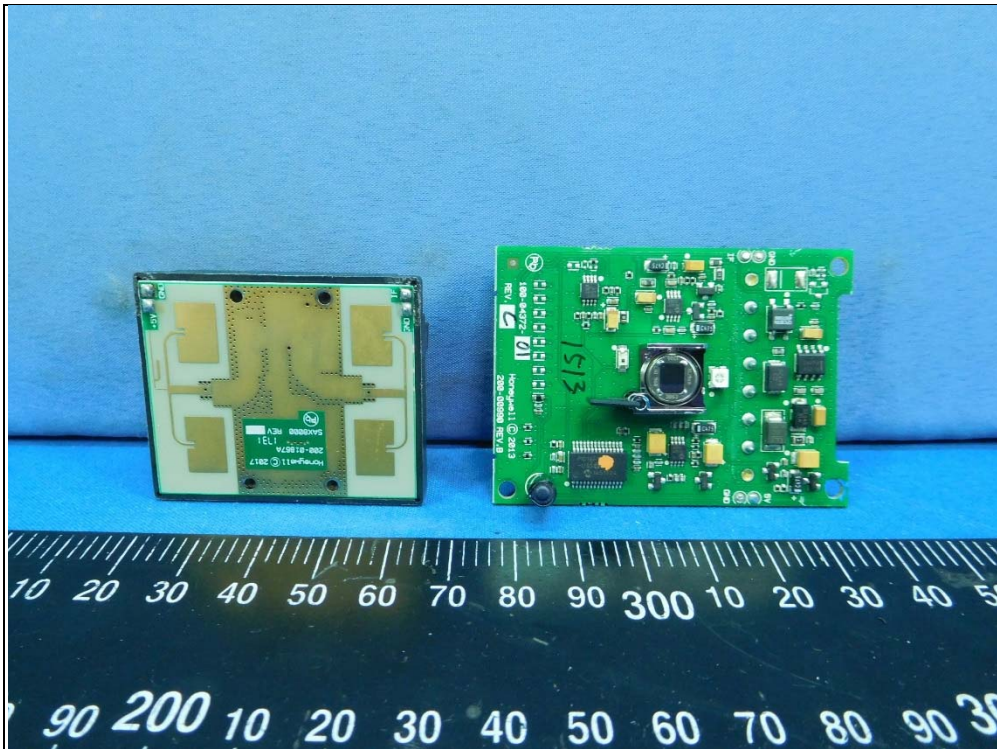

CONSTRUCTION PHOTOS OF EUT

Model No.: DT8035

Antenna

Model No.: DT8050