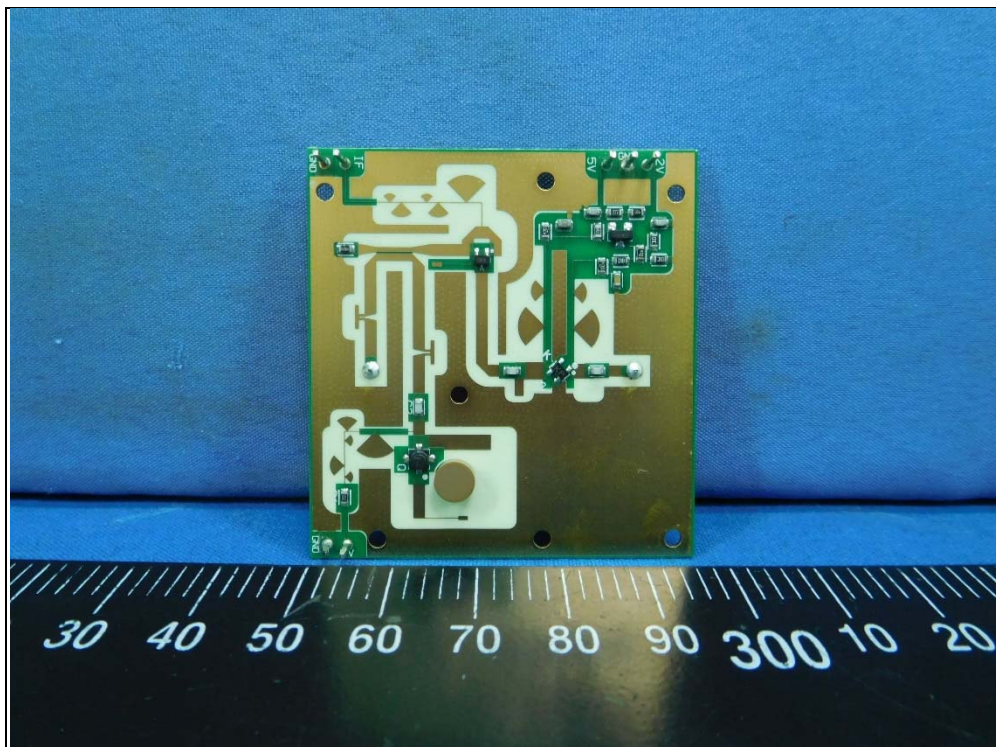

## CONSTRUCTION PHOTOS OF EUT

Model No.: DT8360ACM

Antenna

RF Circuit

Model No.: DT8360CM

Antenna

RF Circuit

Model No.: DT8360CM-SN

Antenna

RF Circuit

Model No.: DT8360ACM-SN

Antenna

RF Circuit