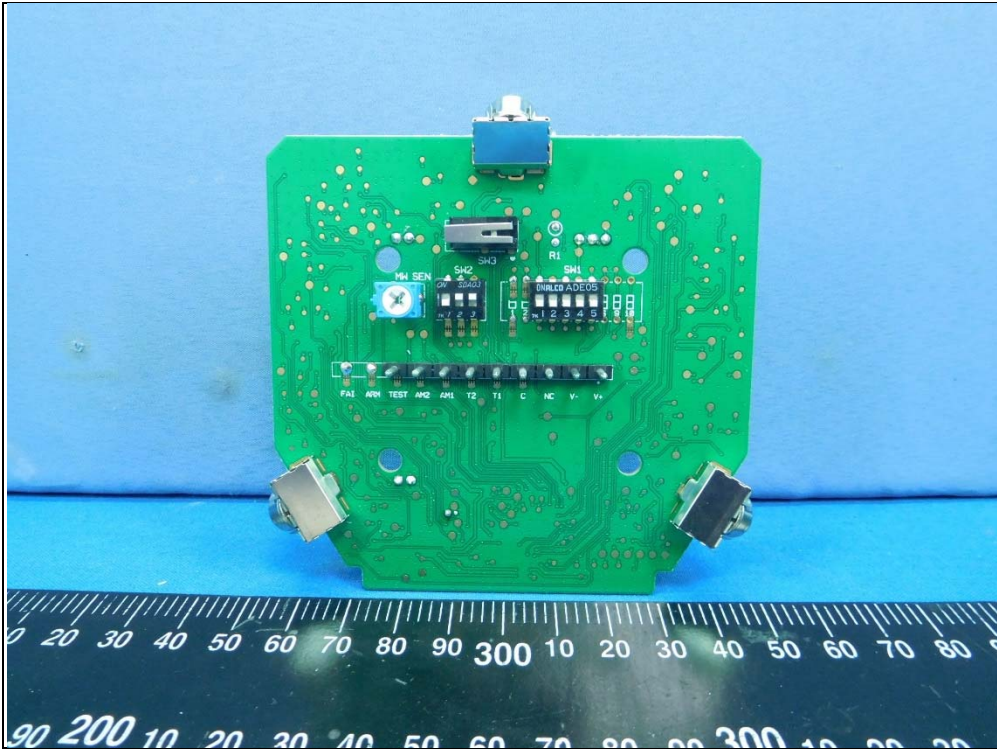

## CONSTRUCTION PHOTOS OF EUT

Model No.: DT8360ACM

Antenna

RF Circuit

Model No.: DT8360CM

Antenna

RF Circuit

Model No.: DT8360CM-SN

Antenna

RF Circuit

Model No.: DT8360ACM-SN

Antenna

RF Circuit