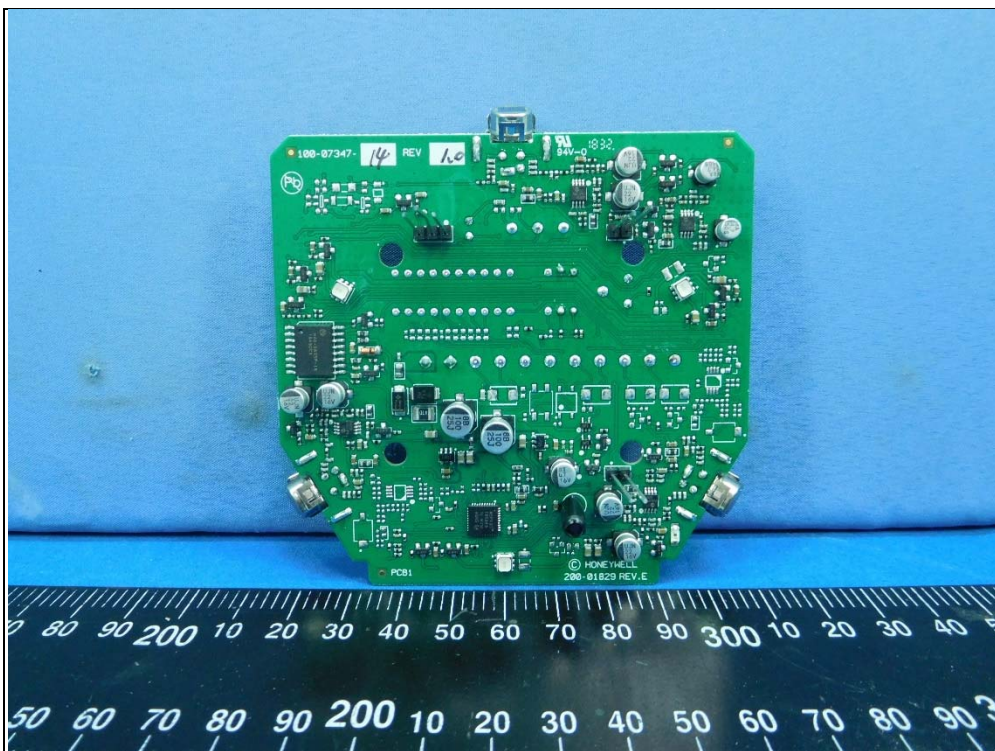

## CONSTRUCTION PHOTOS OF EUT

Model No.: DT8360ACM

Antenna

RF Circuit

Model No.: DT8360CM

Antenna

RF Circuit

Model No.: DT8360CM-SN

Antenna

RF Circuit

Model No.: DT8360ACM-SN

Antenna

RF Circuit