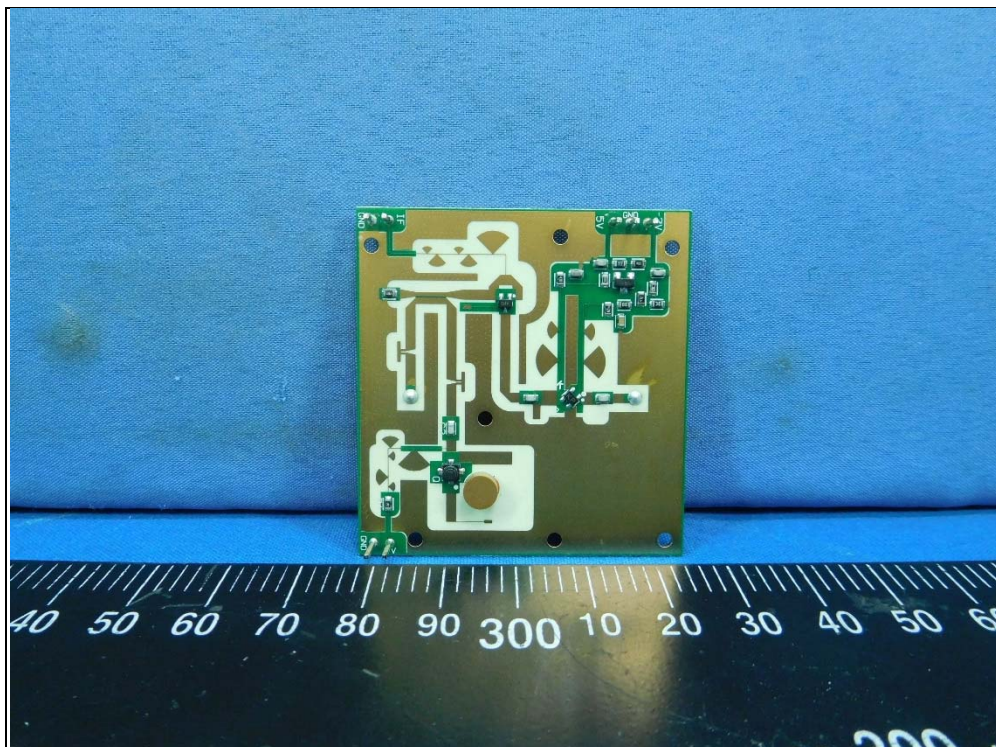

## CONSTRUCTION PHOTOS OF EUT

Model No.: DT8360ACM

Antenna

RF Circuit

Model No.: DT8360CM

Antenna

RF Circuit

Model No.: DT8360CM-SN

Antenna

RF Circuit

Model No.: DT8360ACM-SN

Antenna

RF Circuit