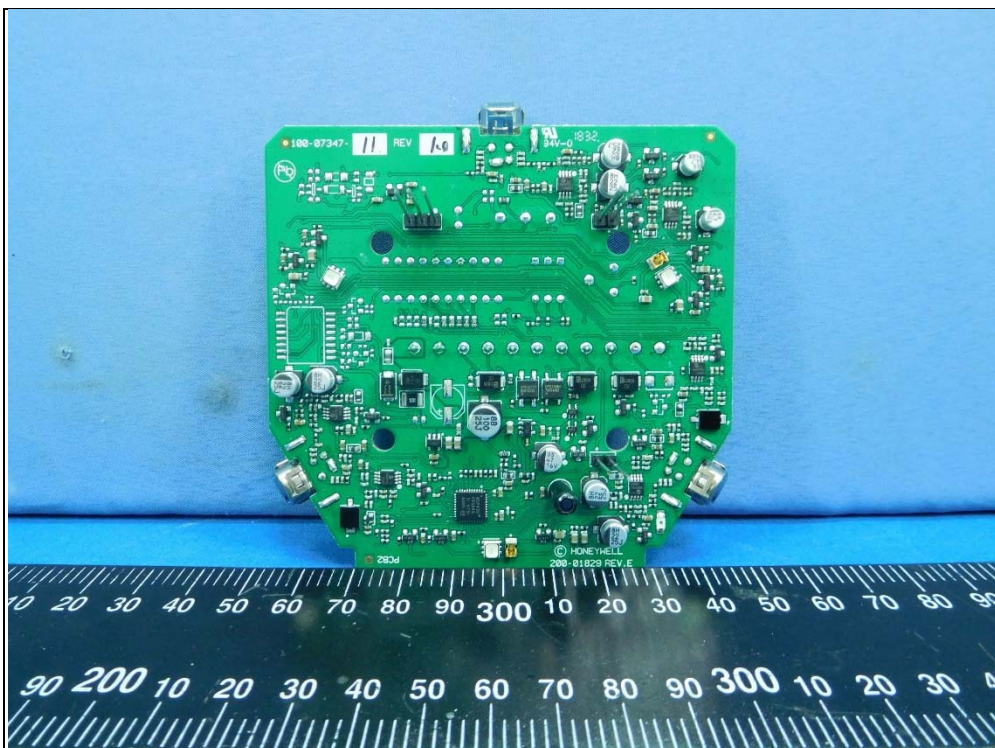

## CONSTRUCTION PHOTOS OF EUT

Model No.: DT8360ACM

Antenna

RF Circuit

Model No.: DT8360CM

Antenna

RF Circuit

Model No.: DT8360CM-SN

Antenna

RF Circuit

Model No.: DT8360ACM-SN

Antenna

RF Circuit