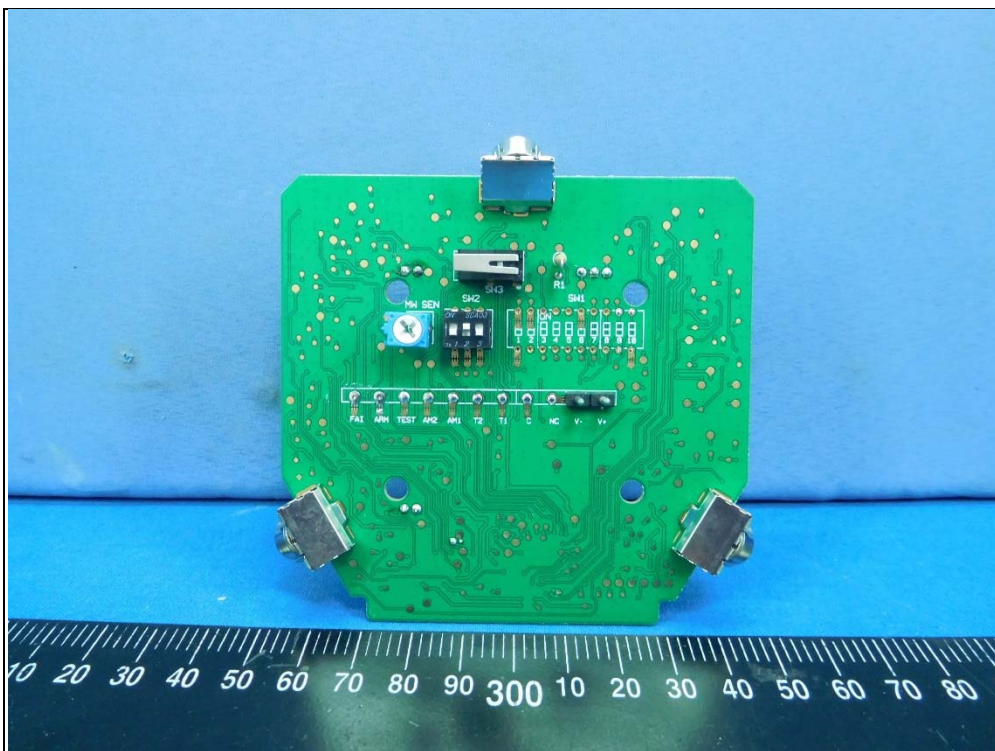

## CONSTRUCTION PHOTOS OF EUT

Model No.: DT8360ACM

Antenna

RF Circuit

Model No.: DT8360CM

Antenna

RF Circuit

Model No.: DT8360CM-SN

Antenna

RF Circuit

Model No.: DT8360ACM-SN

Antenna

RF Circuit