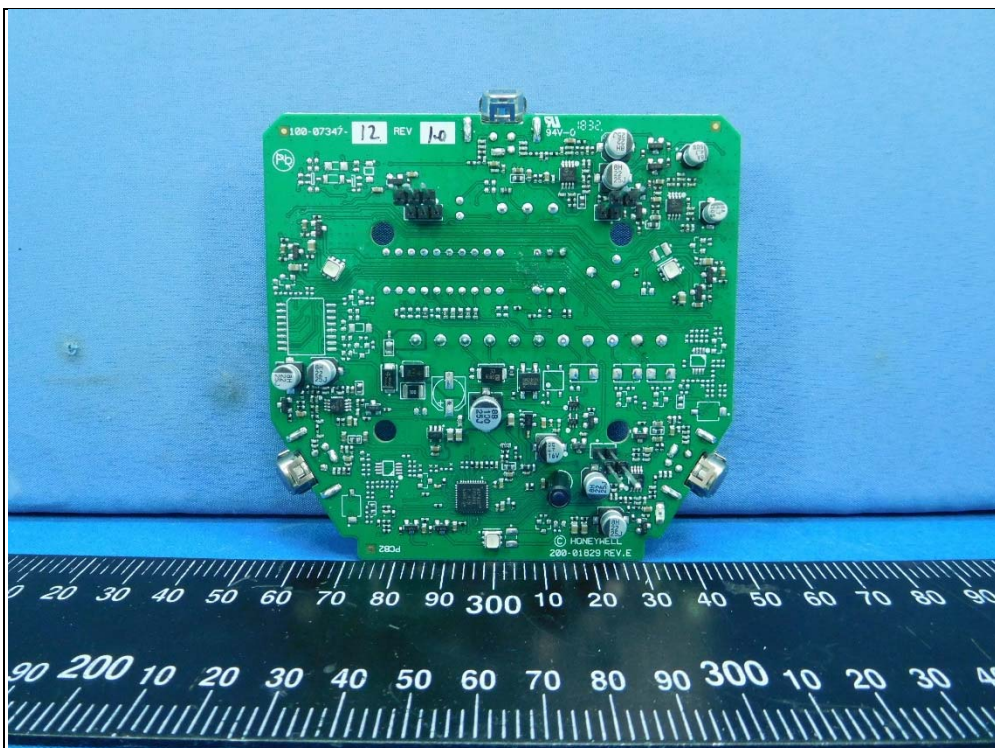

## CONSTRUCTION PHOTOS OF EUT

Model No.: DT8360ACM

Antenna

RF Circuit

Model No.: DT8360CM

Antenna

RF Circuit

Model No.: DT8360CM-SN

Antenna

RF Circuit

Model No.: DT8360ACM-SN

Antenna

RF Circuit