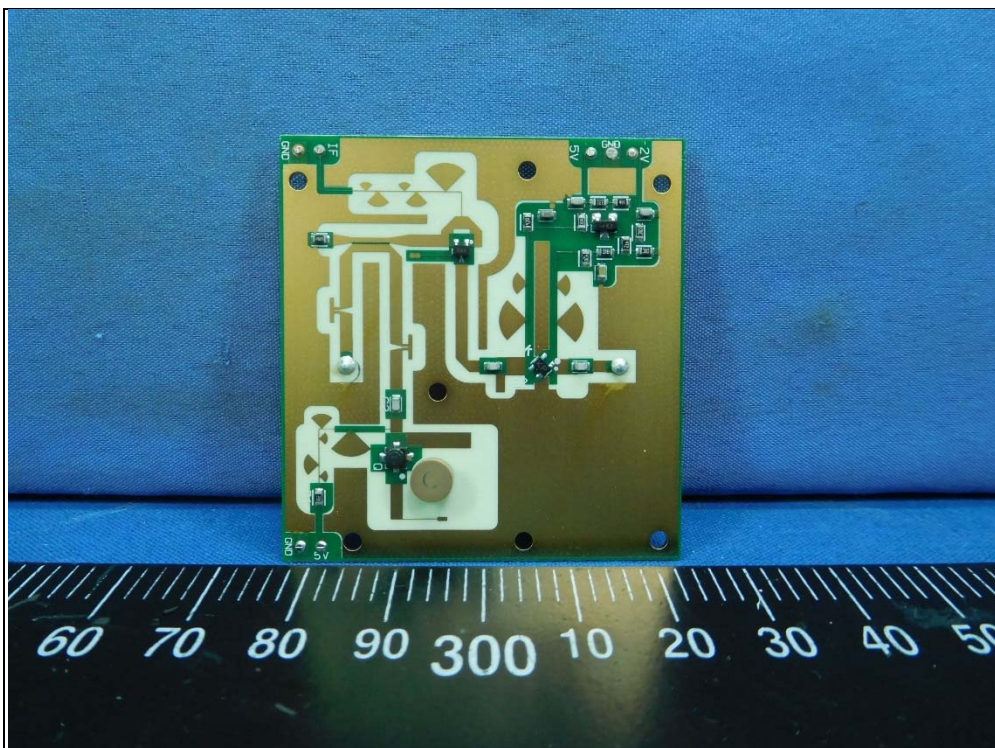

## CONSTRUCTION PHOTOS OF EUT

Model No.: DT8360ACM

Antenna

RF Circuit

Model No.: DT8360CM

Antenna

RF Circuit

Model No.: DT8360CM-SN

Antenna

RF Circuit

Model No.: DT8360ACM-SN

Antenna

RF Circuit