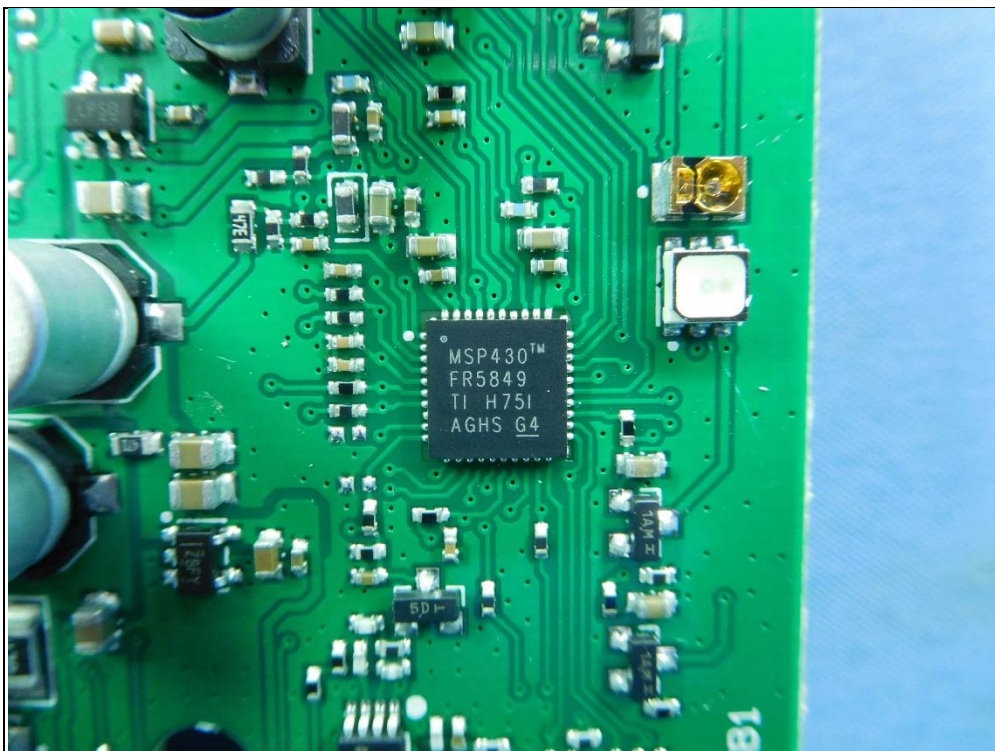

## CONSTRUCTION PHOTOS OF EUT

Model No.: DT8360ACM

Antenna

RF Circuit

Model No.: DT8360CM

Antenna

RF Circuit

Model No.: DT8360CM-SN

Antenna

RF Circuit

Model No.: DT8360ACM-SN

Antenna

RF Circuit