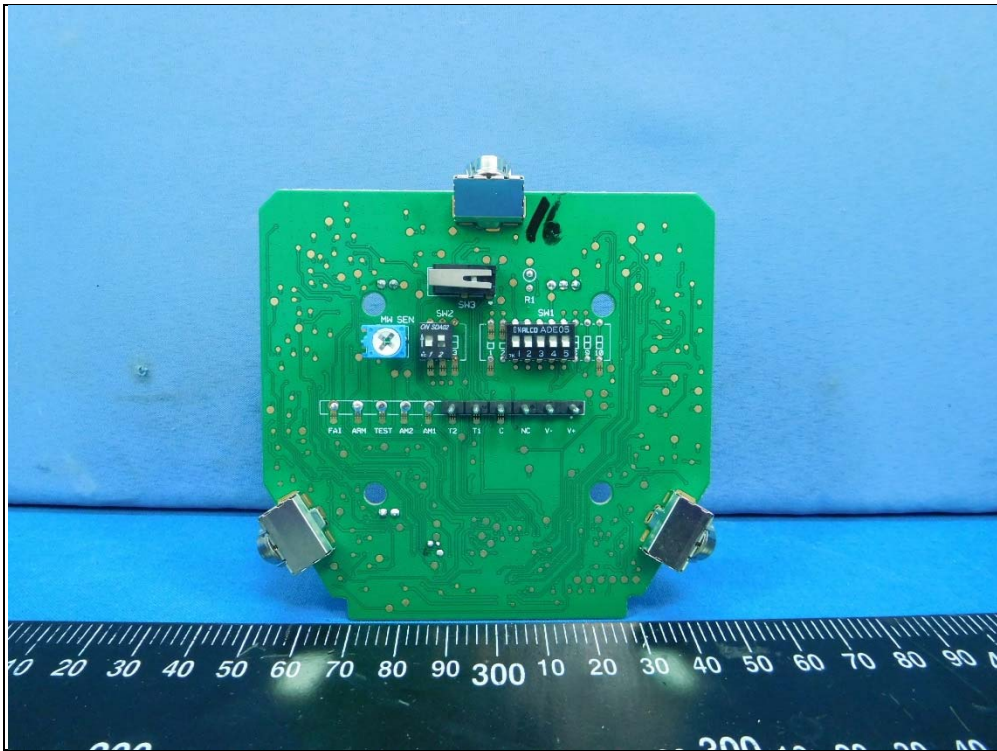

## CONSTRUCTION PHOTOS OF EUT

Model No.: DT8360ACM

Antenna

RF Circuit

Model No.: DT8360CM

Antenna

RF Circuit

Model No.: DT8360CM-SN

Antenna

RF Circuit

Model No.: DT8360ACM-SN

Antenna

RF Circuit