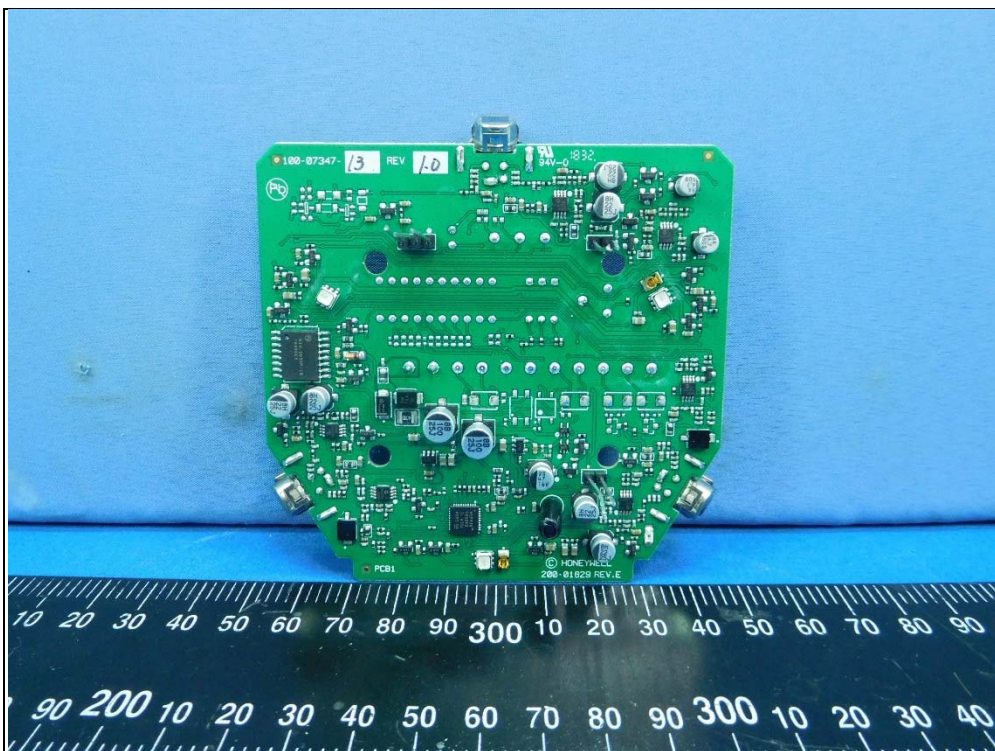

## CONSTRUCTION PHOTOS OF EUT

Model No.: DT8360ACM

Antenna

RF Circuit

Model No.: DT8360CM

Antenna

RF Circuit

Model No.: DT8360CM-SN

Antenna

RF Circuit

Model No.: DT8360ACM-SN

Antenna

RF Circuit