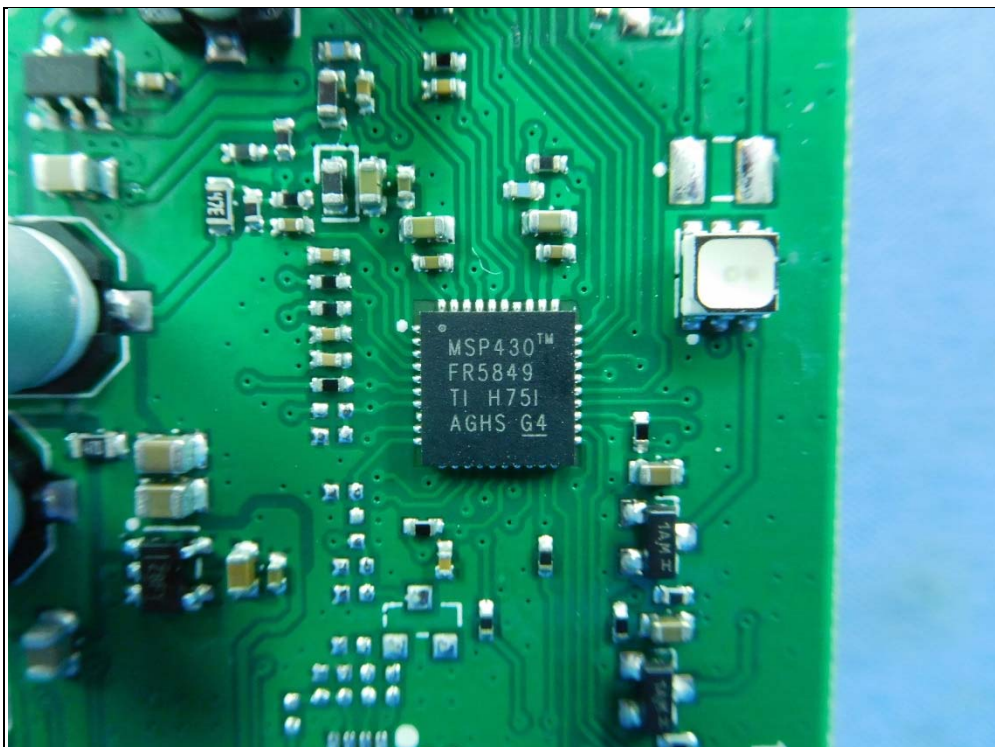

## CONSTRUCTION PHOTOS OF EUT

Model No.: DT8360ACM

Antenna

RF Circuit

Model No.: DT8360CM

Antenna

RF Circuit

Model No.: DT8360CM-SN

Antenna

RF Circuit

Model No.: DT8360ACM-SN

Antenna

RF Circuit