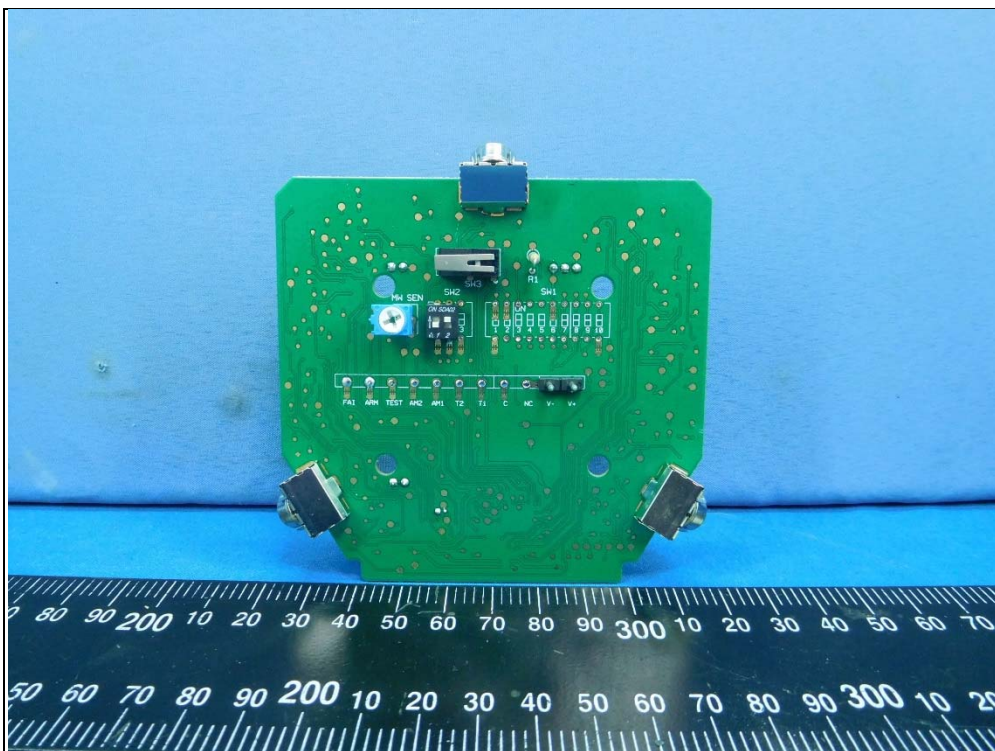

## CONSTRUCTION PHOTOS OF EUT

Model No.: DT8360ACM

Antenna

RF Circuit

Model No.: DT8360CM

Antenna

RF Circuit

Model No.: DT8360CM-SN

Antenna

RF Circuit

Model No.: DT8360ACM-SN

Antenna

RF Circuit