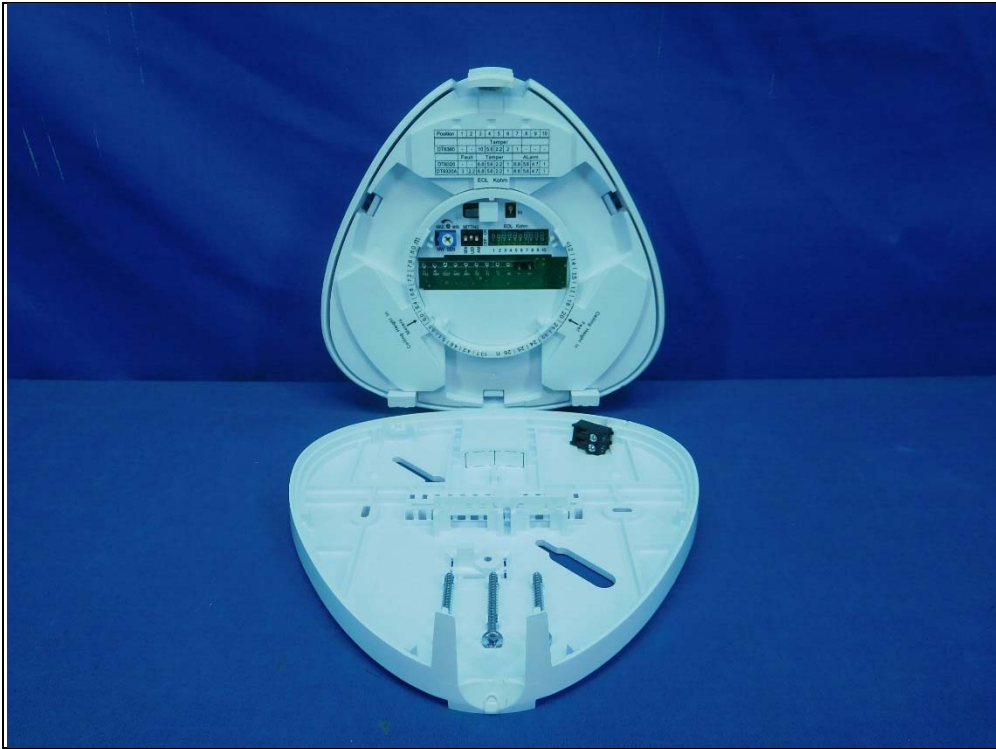

## CONSTRUCTION PHOTOS OF EUT

Model No.: DT8360ACM

Antenna

RF Circuit

Model No.: DT8360CM

Antenna

RF Circuit

Model No.: DT8360CM-SN

Antenna

RF Circuit

Model No.: DT8360ACM-SN

Antenna

RF Circuit