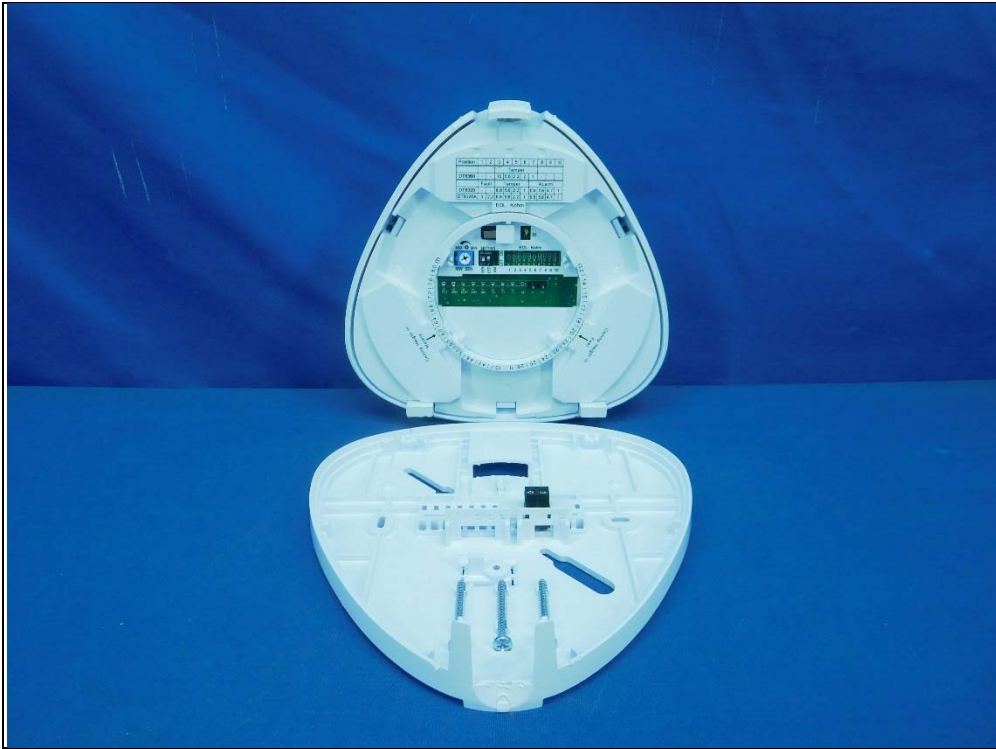

## CONSTRUCTION PHOTOS OF EUT

Model No.: DT8360ACM

Antenna

RF Circuit

Model No.: DT8360CM

Antenna

RF Circuit

Model No.: DT8360CM-SN

Antenna

RF Circuit

Model No.: DT8360ACM-SN

Antenna

RF Circuit