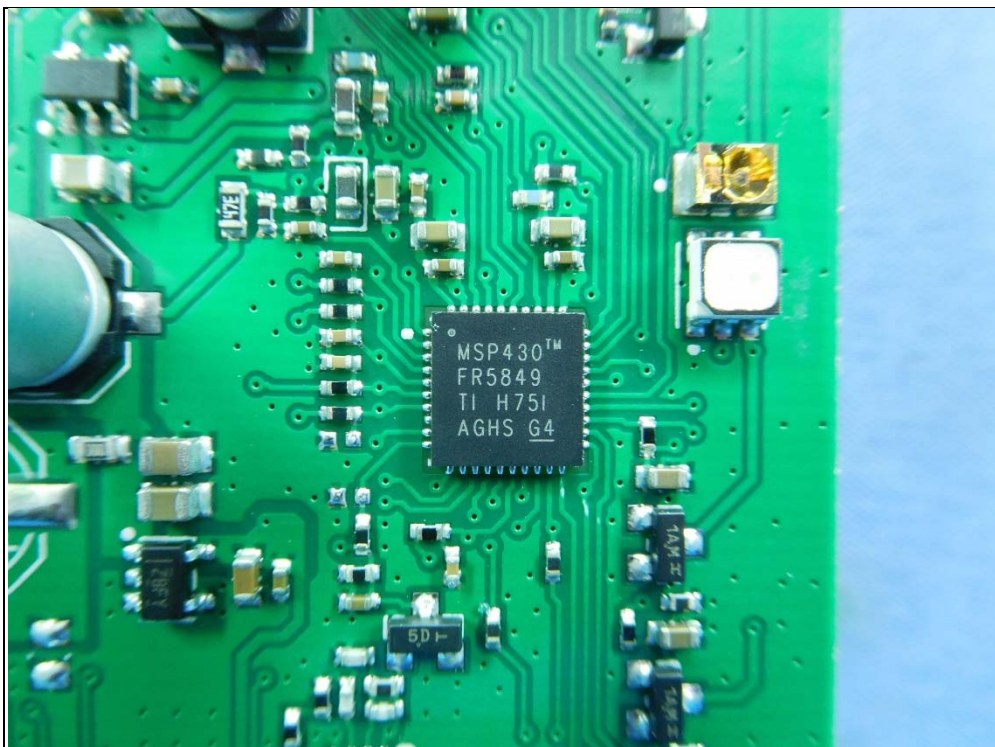

## CONSTRUCTION PHOTOS OF EUT

Model No.: DT8360ACM

Antenna

RF Circuit

Model No.: DT8360CM

Antenna

RF Circuit

Model No.: DT8360CM-SN

Antenna

RF Circuit

Model No.: DT8360ACM-SN

Antenna

RF Circuit