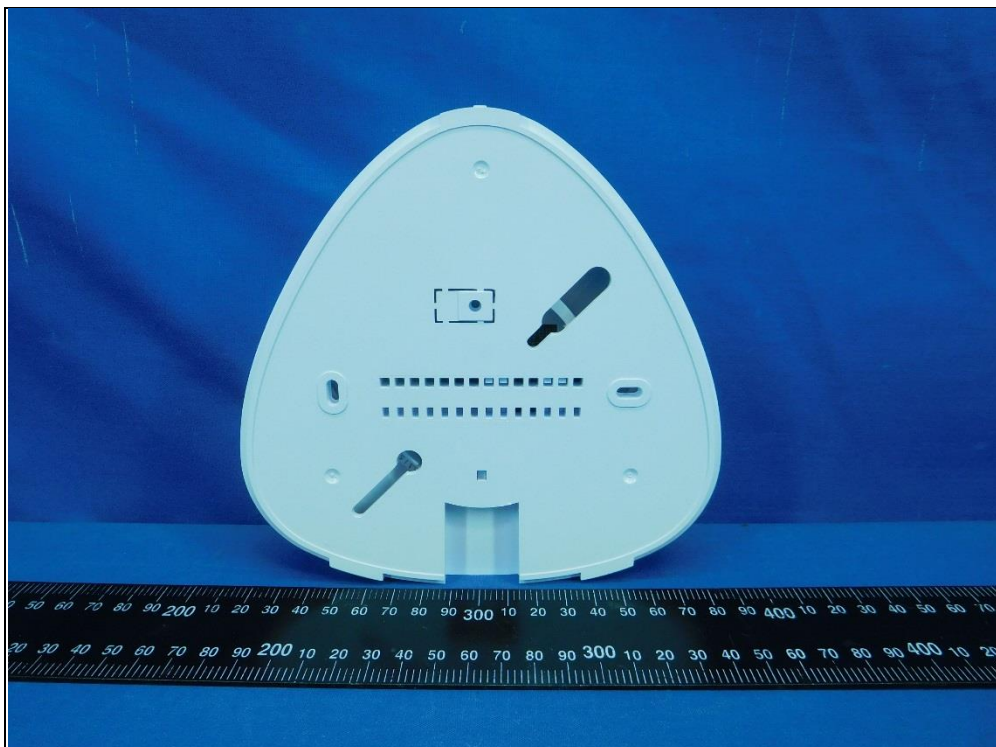

## CONSTRUCTION PHOTOS OF EUT

Model No.: DT8360ACM

Model No.: DT8360CM

Model No.:DT8360CM-SN

Model No.: DT8360ACM-SN