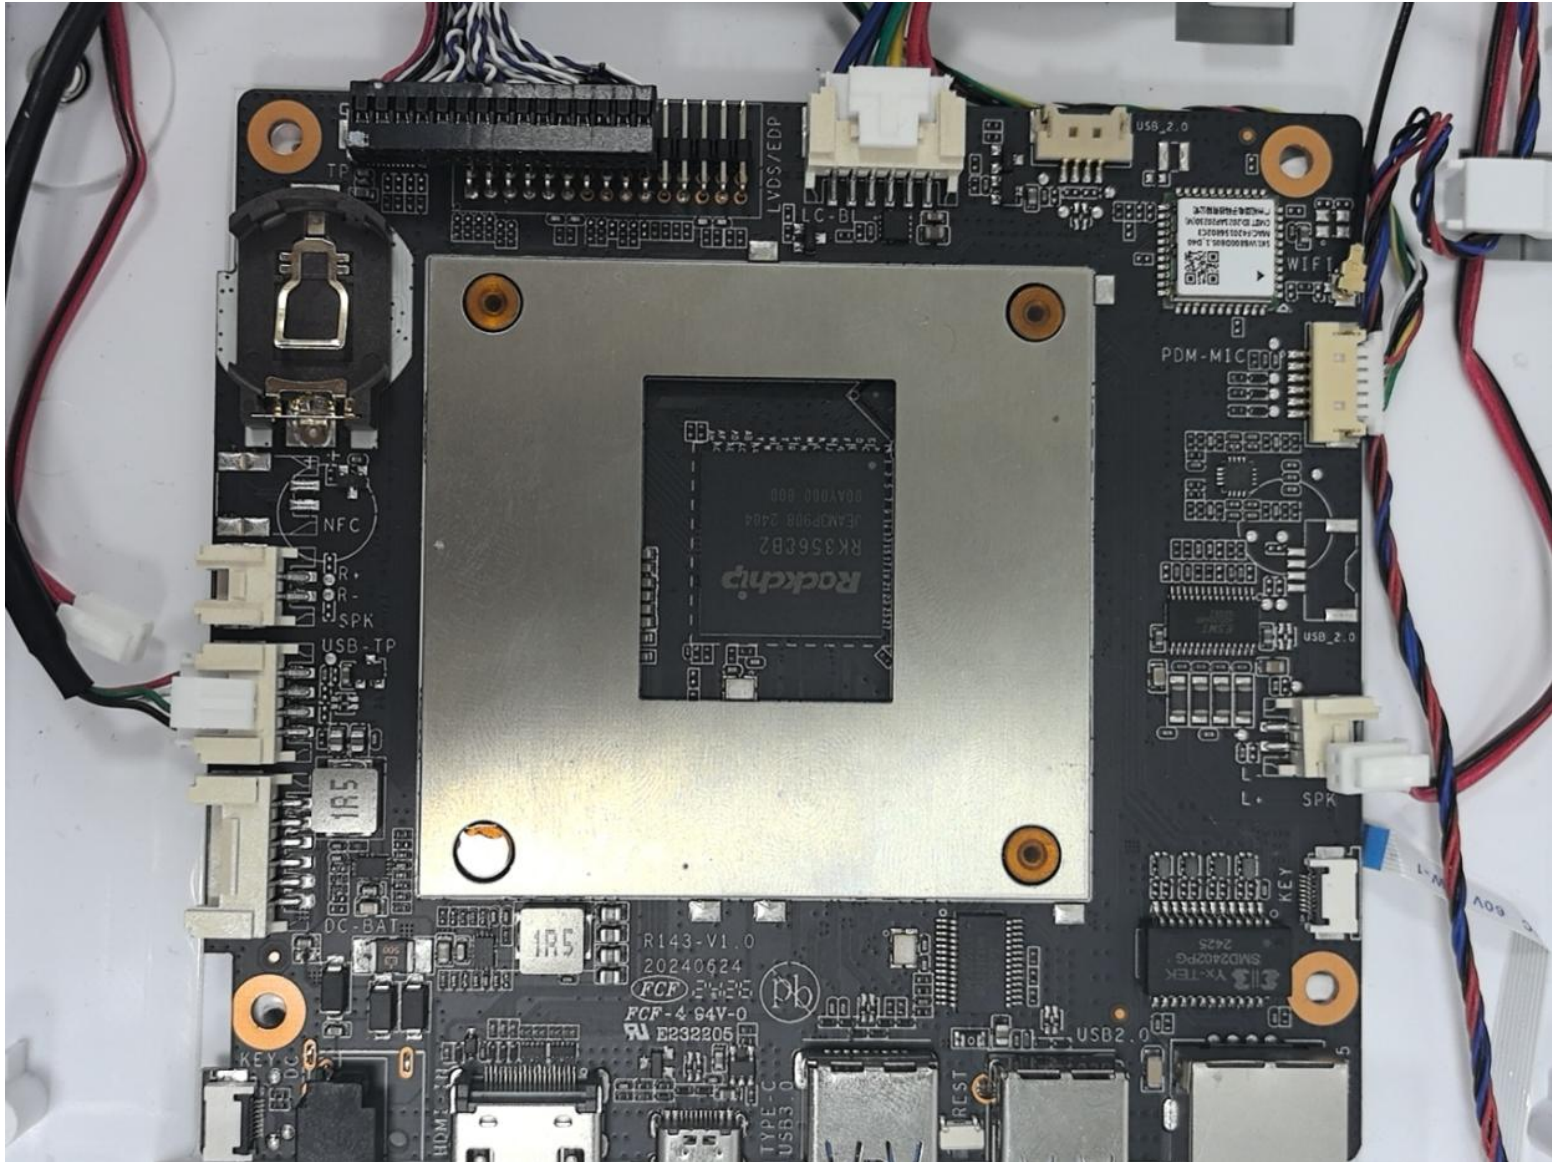

1. Product Overview