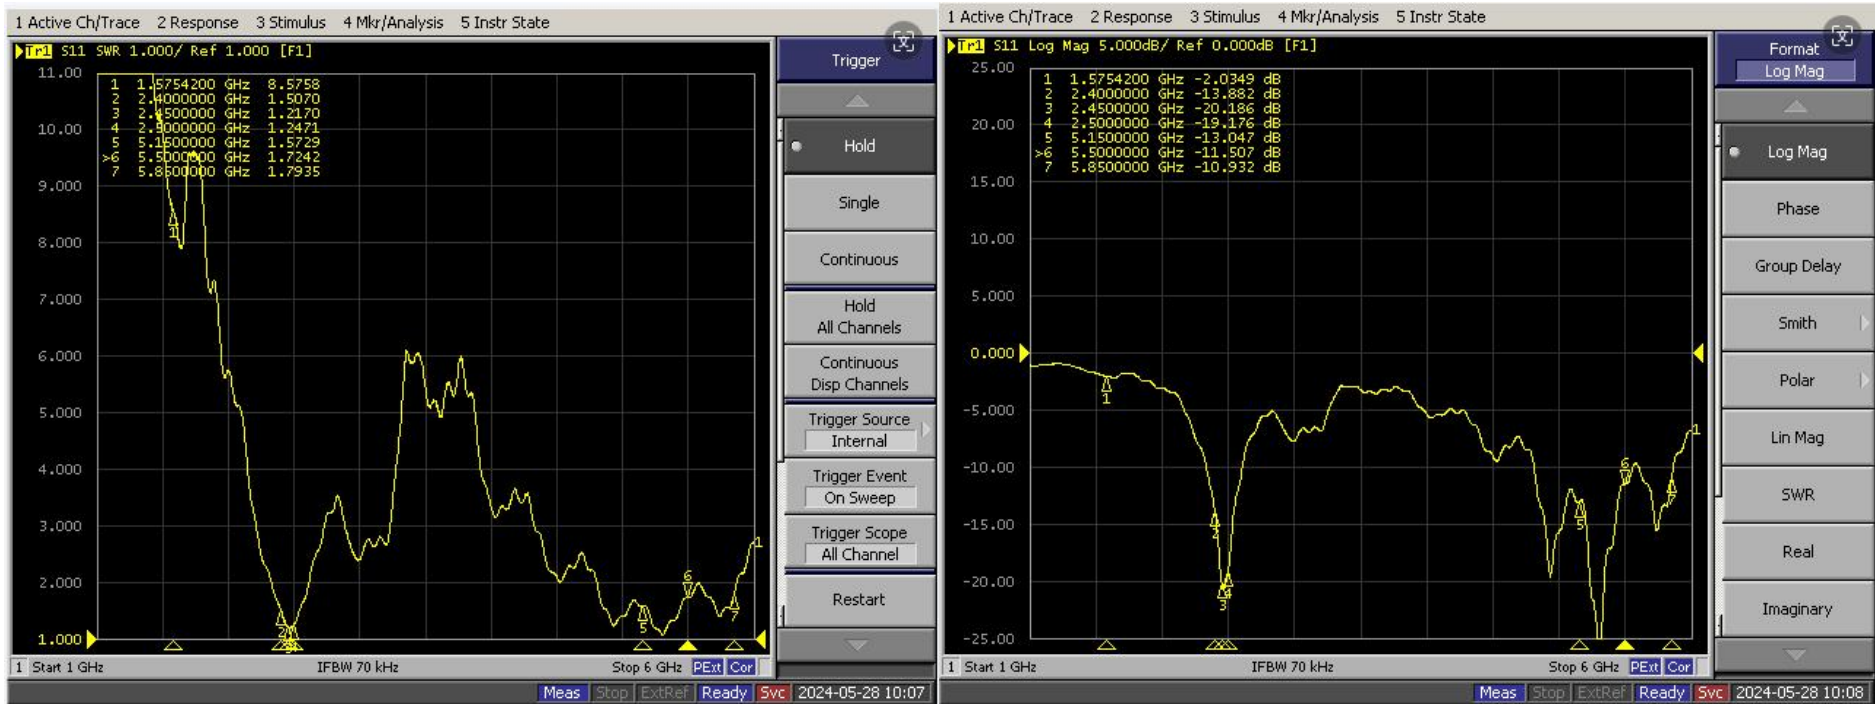

2. Test Result

2.1 WIFI MAIN Antenna VSWR/S11