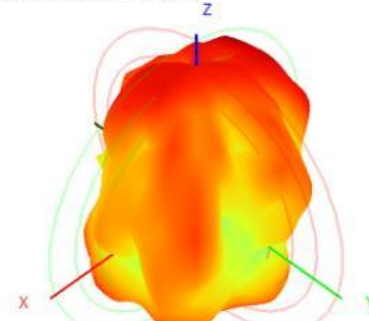

2. Test Result

2.2 WIFI MAIN Antenna Gain/Efficiency/3D DATA

2500.0MHz H+V, Eff: 47.2%

Back View

5150.0MHz H+V, Eff: 48.5%

Back View

5450.0MHz H+V, Eff: 58.1%

Back View

5850.0MHz H+V, Eff: 60.8%

Back View

2. Test Result

2.3 WIFI active test

WIFI 有源测试			
频段	1	6	11
B-TRP-11Mbps	12.39	13.58	13.26
B-TIS-11Mbps	-81.47	-82.56	-82.78
G-TRP-54Mbps	10.84	12.53	11.75
G-TIS-54Mbps	-71.59	-72.86	-72.06
N-TRP-MCS7	10.22	11.49	11.16
N-TIS-MCS7	-68.12	-69.28	-69.38
频段	36	149	165
A-TRP-54Mbps	12.23	13.24	12.34
A-TIS-54Mbps	-72.10	-72.93	-72.41