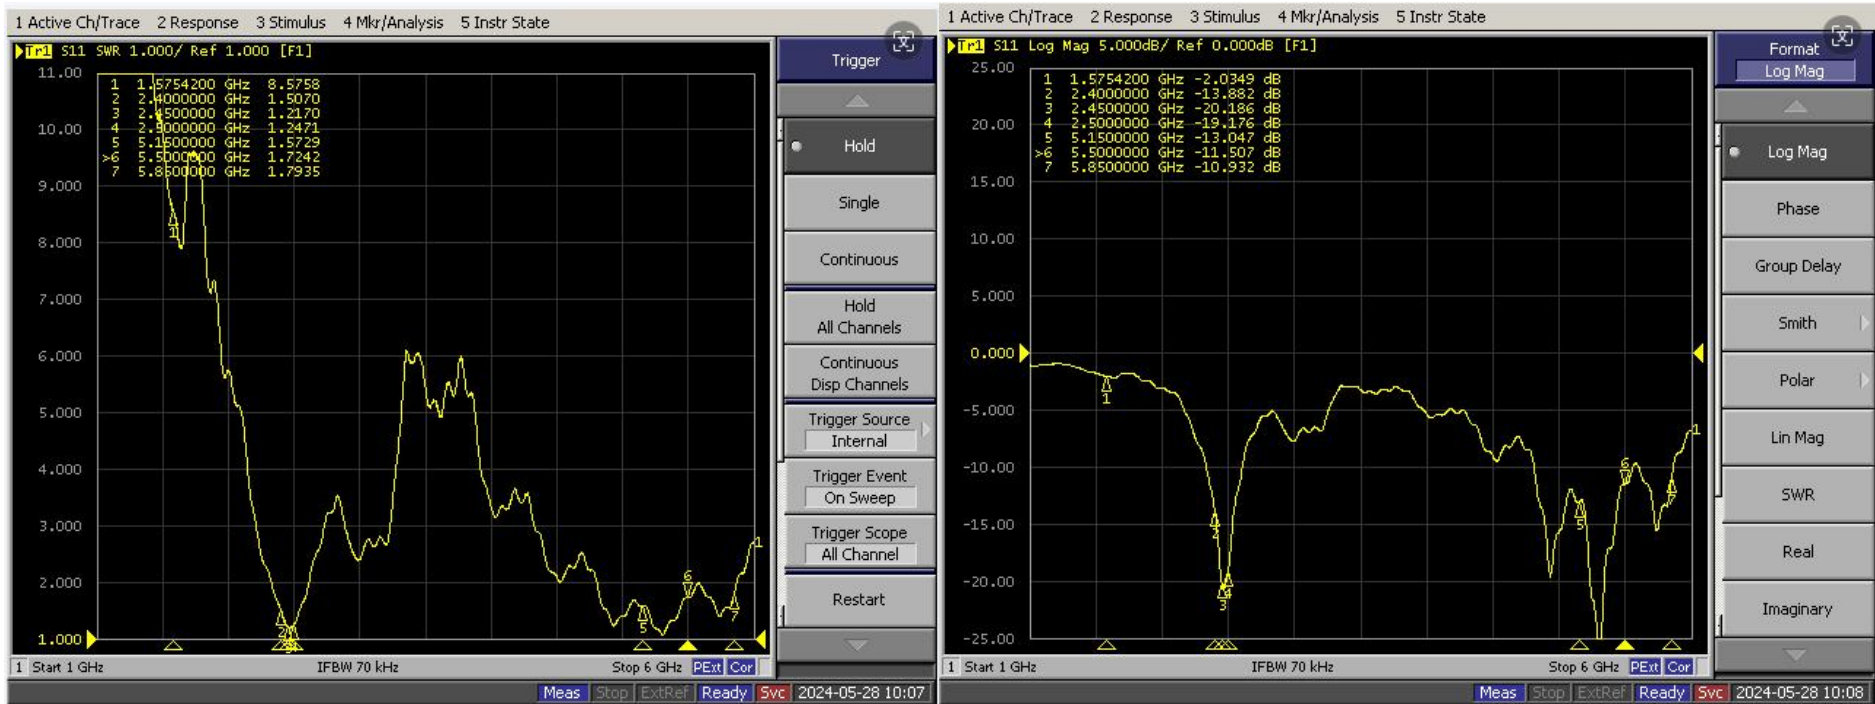

This report is to measure the performance of SLK for Master Antenna on亿莱顿. All measure data are showed below.

Content

1. Product Overview

2. Test Result

2.1 WIFI MAIN Antenna VSWR

2.2 WIFI MAIN Antenna Gain/Efficiency/3D DATA

2.3 WIFI AUX Antenna VSWR

2.4 WIFI AUX Antenna Gain/Efficiency/3D DATA

2.5 WIFI active tes

3. Conclusions

2. Test Result

2.1 WIFI MAIN Antenna VSWR/S11

2. Test Result

2.2 WIFI MAIN Antenna Gain/Efficiency/3D DATA

2. Test Result

2.2 WIFI MAIN Antenna Gain/Efficiency/3D DATA

2500.0MHz H+V, Eff: 47.2%

Back View

5150.0MHz H+V, Eff: 48.5%

Back View

5450.0MHz H+V, Eff: 58.1%

Back View