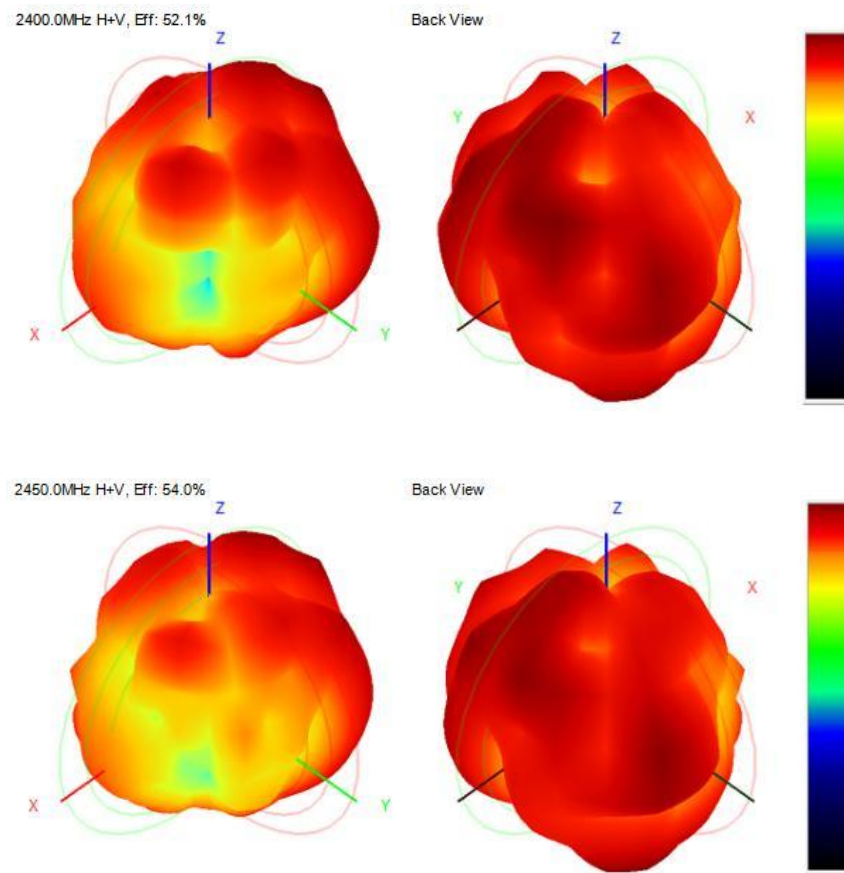

2. Test Result

2.2 WIFI MAIN Antenna Gain/Efficiency/3D DATA

Frequency (MHz)	Efficiency (dBi)	Gain (dBi)	Efficiency (%)
2400	-2.83	2.22	52.07
2410	-2.83	2.29	52.06
2420	-2.45	2.84	56.87
2430	-2.54	2.76	55.77
2440	-2.48	3.05	56.54
2450	-2.68	2.89	53.96
2460	-2.47	3.39	56.60
2470	-2.93	3.06	50.96
2480	-3.13	3.11	48.69
2490	-3.05	3.44	49.55
2500	-3.26	3.01	47.20
5150	-3.14	2.50	48.52
5250	-3.65	3.72	43.20
5350	-3.22	3.45	47.67
5450	-2.36	2.83	58.10
5550	-2.73	2.46	53.38
5650	-2.72	2.79	53.44
5750	-2.71	2.99	53.53
5850	-2.16	2.56	60.78