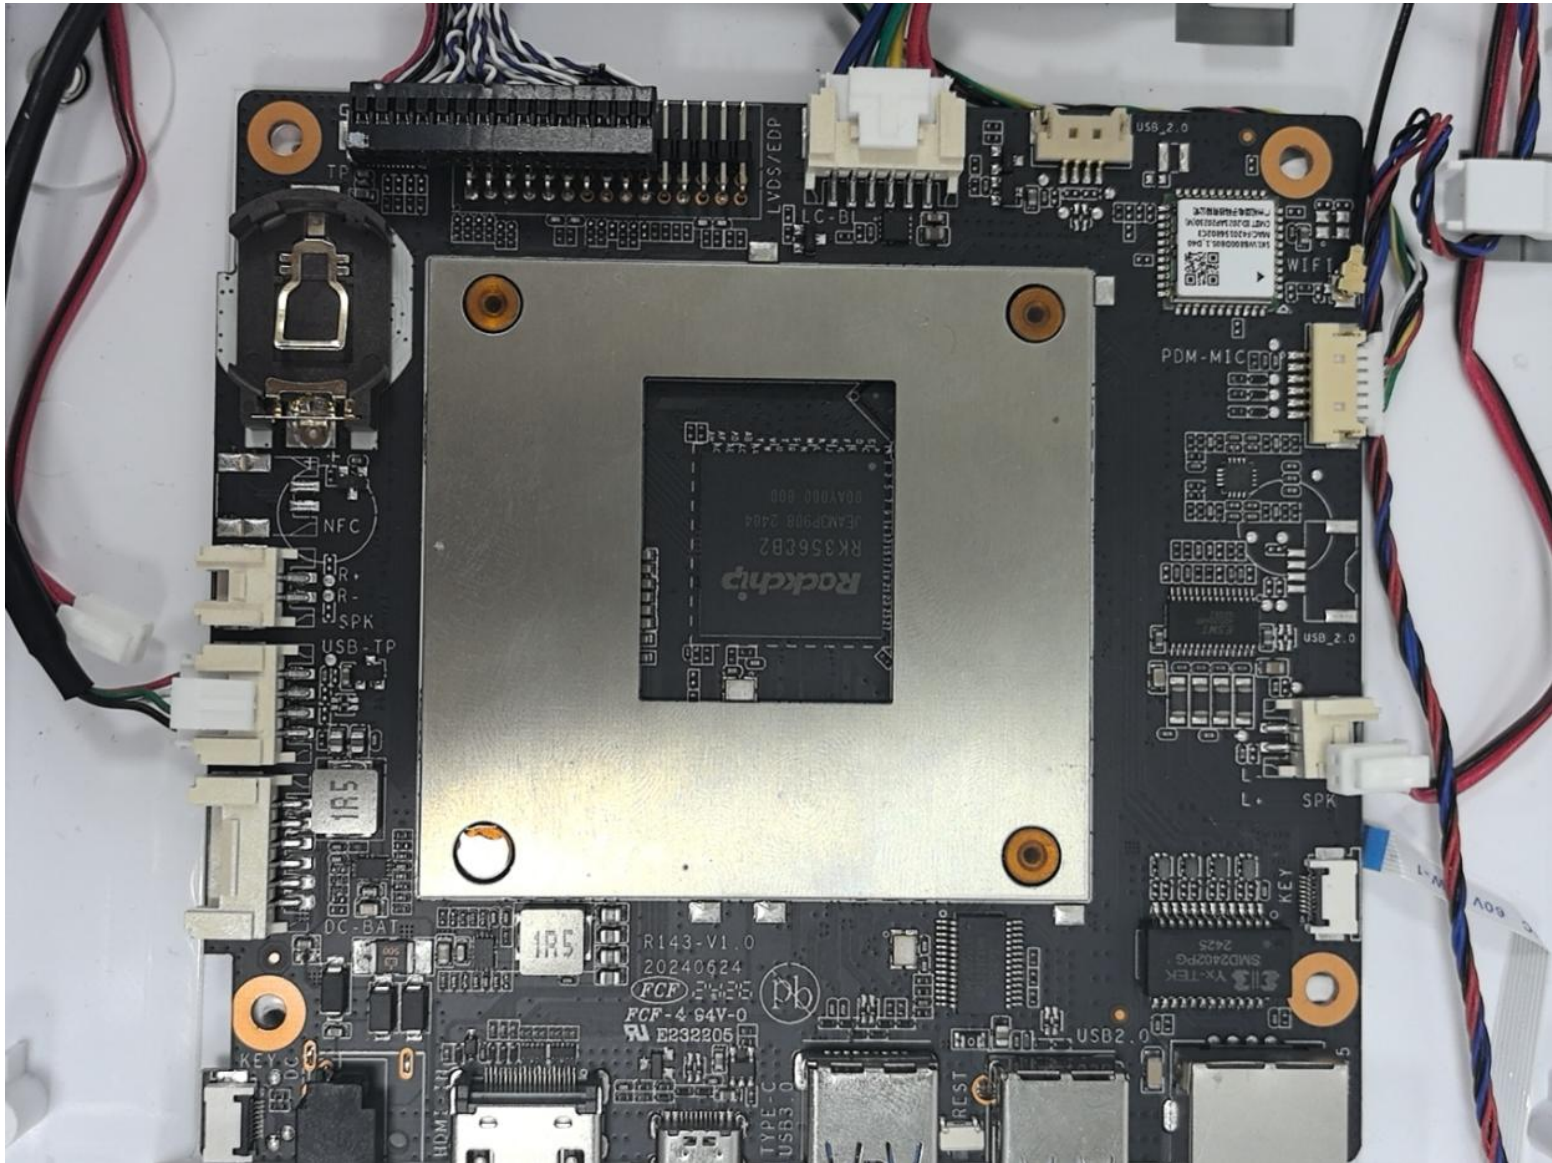

Approved by : 林美财

Purpose

This report is to measure the performance of SLK for Master Antenna on亿莱顿. All measure data are showed below.

Content

1. Product Overview

2. Test Result

2.1 WIFI MAIN Antenna VSWR

2.2 WIFI MAIN Antenna Gain/Efficiency/3D DATA

2.3 WIFI AUX Antenna VSWR

2.4 WIFI AUX Antenna Gain/Efficiency/3D DATA

2.5 WIFI active tes

3. Conclusions

1. Product Overview

1. Product Overview

1. Product Overview

Purpose

This report is to measure the performance of SLK for Master Antenna on亿莱顿. All measure data are showed below.

Content

1. Product Overview

2. Test Result

2.1 WIFI MAIN Antenna VSWR

2.2 WIFI MAIN Antenna Gain/Efficiency/3D DATA