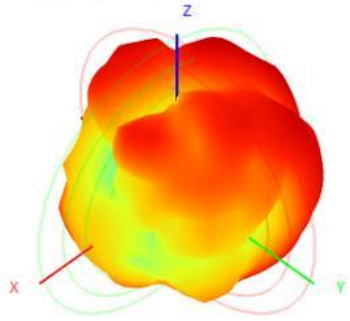

This report is to measure the performance of SLK for Master Antenna on亿莱顿. All measure data are showed below.

Content

1. Product Overview

2. Test Result

2.1 WIFI MAIN Antenna VSWR

2.2 WIFI MAIN Antenna Gain/Efficiency/3D DATA

2.3 WIFI AUX Antenna VSWR

2.4 WIFI AUX Antenna Gain/Efficiency/3D DATA

2.5 WIFI active tes

3. Conclusions

2. Test Result

2.1 WIFI MAIN Antenna VSWR/S11

2. Test Result

2.2 WIFI MAIN Antenna Gain/Efficiency/3D DATA

2. Test Result

2.2 WIFI MAIN Antenna Gain/Efficiency/3D DATA

2500.0MHz H+V, Eff: 47.2%

Back View

5150.0MHz H+V, Eff: 48.5%

Back View

5450.0MHz H+V, Eff: 58.1%

Back View