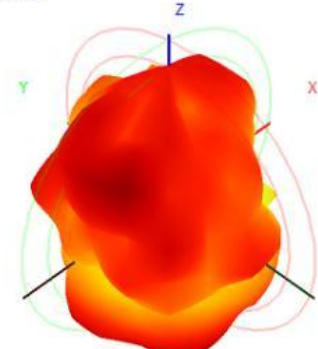

2. Test Result

2.2 WIFI MAIN Antenna Gain/Efficiency/3D DATA

2500.0MHz H+V, Eff: 47.2%

Back View

5150.0MHz H+V, Eff: 48.5%

Back View

5450.0MHz H+V, Eff: 58.1%

Back View

5850.0MHz H+V, Eff: 60.8%

Back View

2. Test Result

2.3 WIFI active test

WIFI 有源测试			
频段	1	6	11
B-TRP-11Mbps	12.39	13.58	13.26
B-TIS-11Mbps	-81.47	-82.56	-82.78
G-TRP-54Mbps	10.84	12.53	11.75
G-TIS-54Mbps	-71.59	-72.86	-72.06
N-TRP-MCS7	10.22	11.49	11.16
N-TIS-MCS7	-68.12	-69.28	-69.38
频段	36	149	165
A-TRP-54Mbps	12.23	13.24	12.34
A-TIS-54Mbps	-72.10	-72.93	-72.41