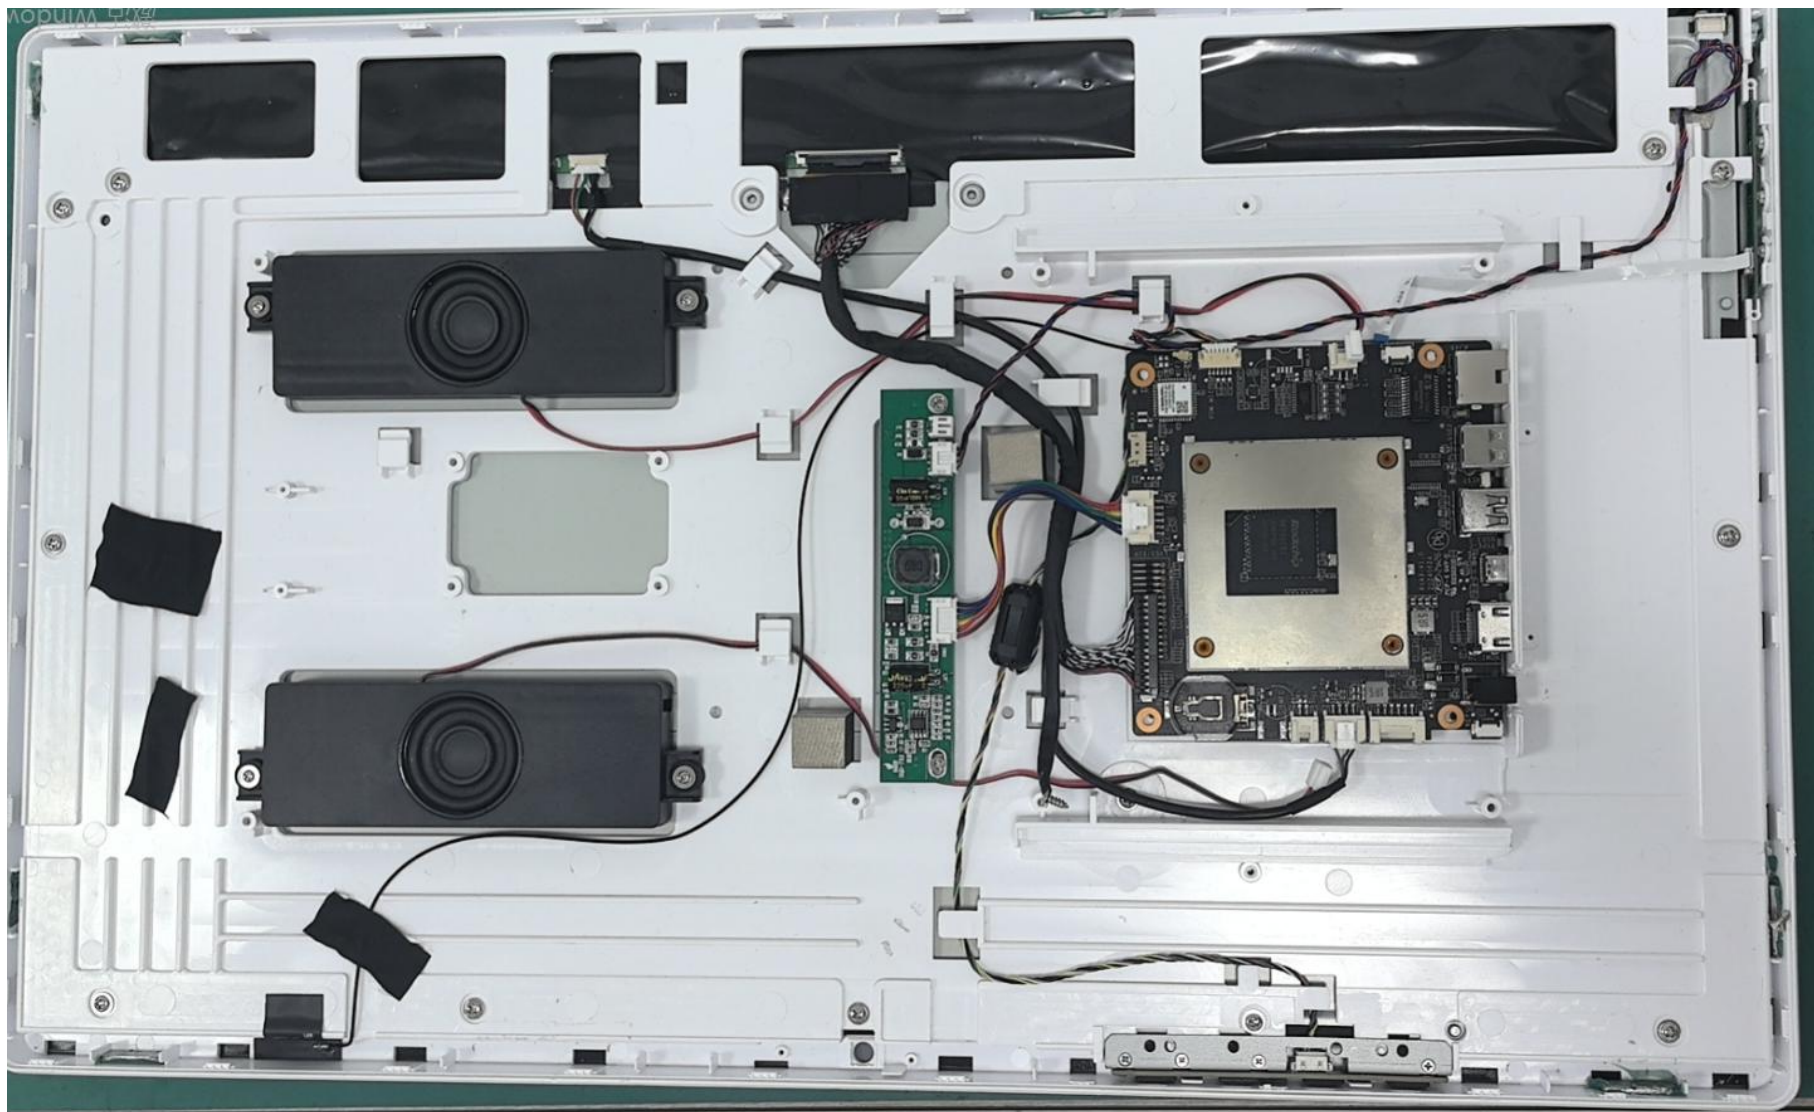

1. Product Overview