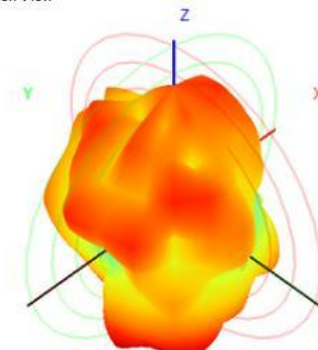

2. Test Result

2.2 WIFI MAIN Antenna Gain/Efficiency/3D DATA

2500.0MHz H+V, Eff: 47.2%

Back View

5150.0MHz H+V, Eff: 48.5%

Back View

5450.0MHz H+V, Eff: 58.1%

Back View

5850.0MHz H+V, Eff: 60.8%

Back View

2. Test Result

2.3 WIFI active test

WIFI 有源测试			
频段	1	6	11
B-TRP-11Mbps	12.39	13.58	13.26
B-TIS-11Mbps	-81.47	-82.56	-82.78
G-TRP-54Mbps	10.84	12.53	11.75
G-TIS-54Mbps	-71.59	-72.86	-72.06
N-TRP-MCS7	10.22	11.49	11.16
N-TIS-MCS7	-68.12	-69.28	-69.38
频段	36	149	165
A-TRP-54Mbps	12.23	13.24	12.34
A-TIS-54Mbps	-72.10	-72.93	-72.41