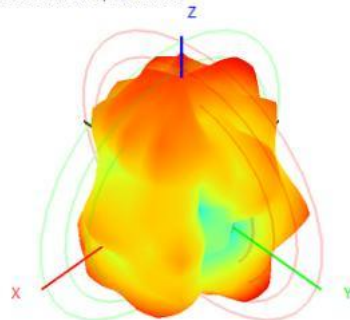

2. Test Result

2.2 WIFI MAIN Antenna Gain/Efficiency/3D DATA

2500.0MHz H+V, Eff: 47.2%

Back View

5150.0MHz H+V, Eff: 48.5%

Back View

5450.0MHz H+V, Eff: 58.1%

Back View

5850.0MHz H+V, Eff: 60.8%

Back View

2. Test Result

2.3 WIFI active test

WIFI 有源测试			
频段	1	6	11
B-TRP-11Mbps	12.39	13.58	13.26
B-TIS-11Mbps	-81.47	-82.56	-82.78
G-TRP-54Mbps	10.84	12.53	11.75
G-TIS-54Mbps	-71.59	-72.86	-72.06
N-TRP-MCS7	10.22	11.49	11.16
N-TIS-MCS7	-68.12	-69.28	-69.38
频段	36	149	165
A-TRP-54Mbps	12.23	13.24	12.34
A-TIS-54Mbps	-72.10	-72.93	-72.41