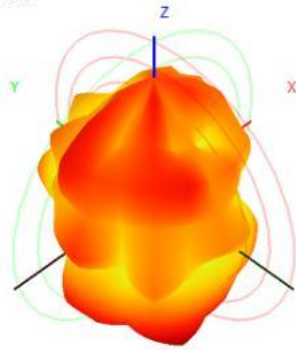

2. Test Result

2.2 WIFI MAIN Antenna Gain/Efficiency/3D DATA

2500.0MHz H+V, Eff: 47.2%

Back View

5150.0MHz H+V, Eff: 48.5%

Back View

5450.0MHz H+V, Eff: 58.1%

Back View

5850.0MHz H+V, Eff: 60.8%

Back View

2. Test Result

2.3 WIFI active test

WIFI 有源测试			
频段	1	6	11
B-TRP-11Mbps	12.39	13.58	13.26
B-TIS-11Mbps	-81.47	-82.56	-82.78
G-TRP-54Mbps	10.84	12.53	11.75
G-TIS-54Mbps	-71.59	-72.86	-72.06
N-TRP-MCS7	10.22	11.49	11.16
N-TIS-MCS7	-68.12	-69.28	-69.38
频段	36	149	165
A-TRP-54Mbps	12.23	13.24	12.34
A-TIS-54Mbps	-72.10	-72.93	-72.41