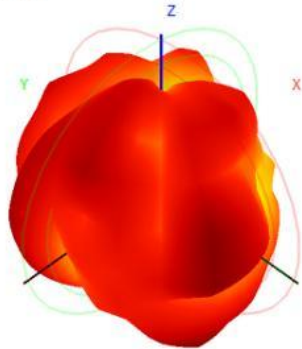

This report is to measure the performance of SLK for Master Antenna on亿莱顿. All measure data are showed below.

Content

1. Product Overview

2. Test Result

2.1 WIFI MAIN Antenna VSWR

2.2 WIFI MAIN Antenna Gain/Efficiency/3D DATA

2.3 WIFI AUX Antenna VSWR

2.4 WIFI AUX Antenna Gain/Efficiency/3D DATA

2.5 WIFI active tes

3. Conclusions

2. Test Result

2.1 WIFI MAIN Antenna VSWR/S11

2. Test Result

2.2 WIFI MAIN Antenna Gain/Efficiency/3D DATA

2. Test Result

2.2 WIFI MAIN Antenna Gain/Efficiency/3D DATA

2500.0MHz H+V, Eff: 47.2%

Back View

5150.0MHz H+V, Eff: 48.5%

Back View

5450.0MHz H+V, Eff: 58.1%

Back View