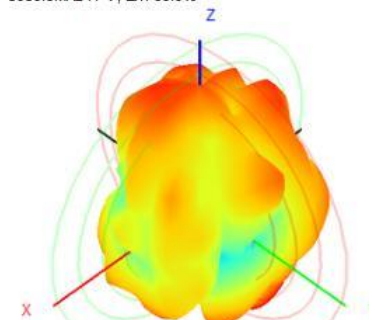

2. Test Result

2.2 WIFI MAIN Antenna Gain/Efficiency/3D DATA

2500.0MHz H+V, Eff: 47.2%

Back View

5150.0MHz H+V, Eff: 48.5%

Back View

5450.0MHz H+V, Eff: 58.1%

Back View

5850.0MHz H+V, Eff: 60.8%

Back View

2. Test Result

2.3 WIFI active test

WIFI 有源测试			
频段	1	6	11
B-TRP-11Mbps	12.39	13.58	13.26
B-TIS-11Mbps	-81.47	-82.56	-82.78
G-TRP-54Mbps	10.84	12.53	11.75
G-TIS-54Mbps	-71.59	-72.86	-72.06
N-TRP-MCS7	10.22	11.49	11.16
N-TIS-MCS7	-68.12	-69.28	-69.38
频段	36	149	165
A-TRP-54Mbps	12.23	13.24	12.34
A-TIS-54Mbps	-72.10	-72.93	-72.41