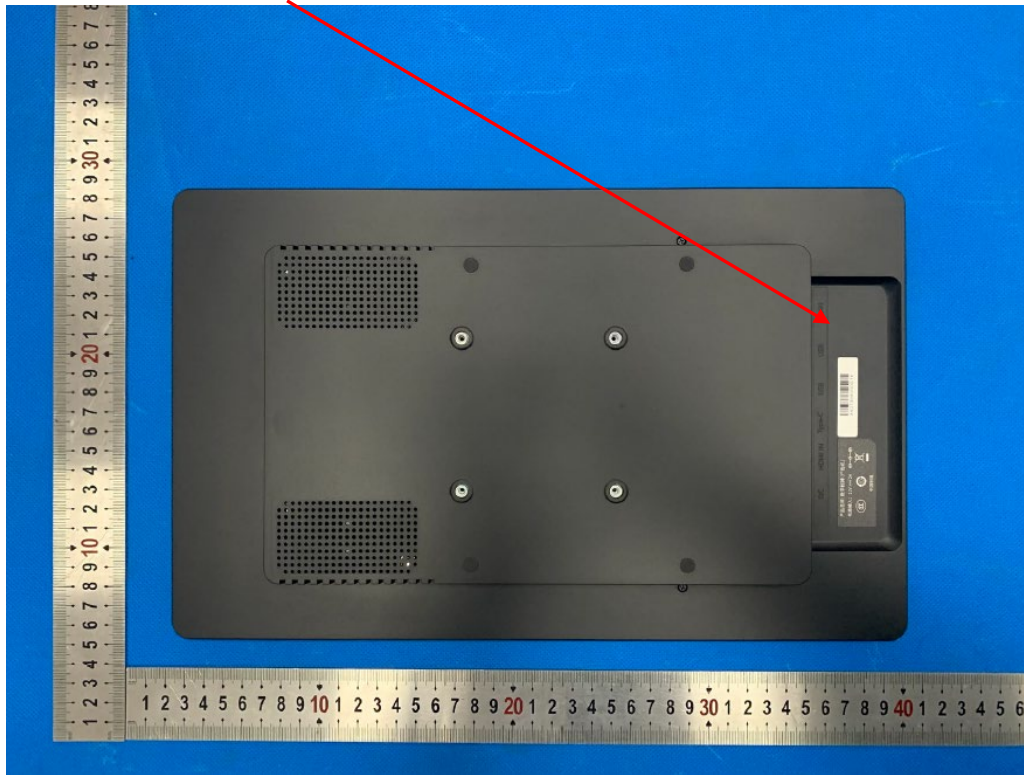

## Label Location On EUT

### Bottom of EUT

Size: 40mm\*60mm