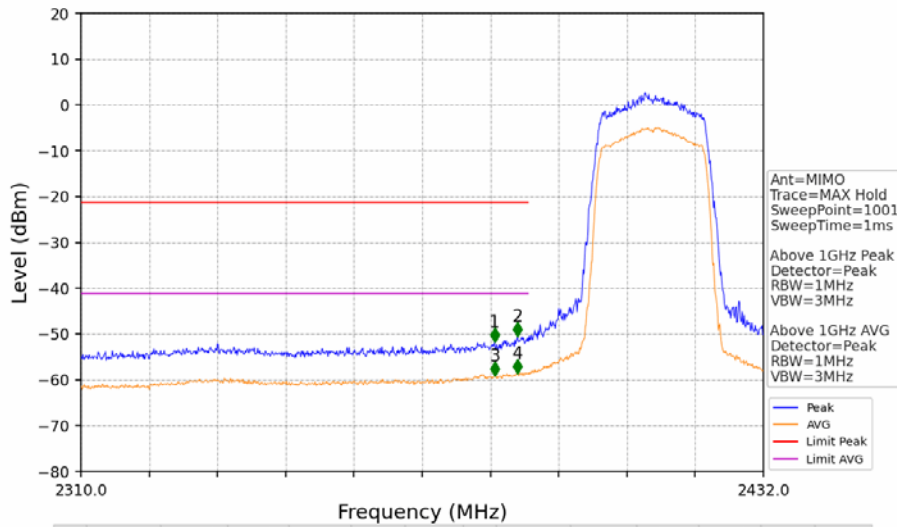

802.11n(HT20)_HCH_2462MHz_MIMO_NTNV

No	Frequency (MHz)	Level (dBm)	Limit (dBm)	Margin (dB)	Status	Remark	No	Frequency (MHz)	Level (dBm)	Limit (dBm)	Margin (dB)	Status	Remark
1	19016	-45.96	-21.20	21.80	Pass	Peak	7	19016	-59.31	-41.20	15.15	Pass	AVG
2	19848	-45.62	-21.20	21.46	Pass	Peak	8	19848	-58.82	-41.20	14.66	Pass	AVG
3	21155.2	-44.12	-21.20	19.96	Pass	Peak	9	21155.2	-57.43	-41.20	13.27	Pass	AVG
4	22156.8	-45.74	-21.20	21.58	Pass	Peak	10	22156.8	-58.80	-41.20	14.64	Pass	AVG
5	22980.8	-44.29	-21.20	20.13	Pass	Peak	11	22980.8	-56.82	-41.20	12.66	Pass	AVG
6	23714.4	-41.86	-21.20	17.70	Pass	Peak	12	23714.4	-54.82	-41.20	10.65	Pass	AVG

802.11n(HT20)_HCH_2462MHz_MIMO_NTNV

No	Frequency (MHz)	Level (dBm)	Limit (dBm)	Margin (dB)	Status	Remark	No	Frequency (MHz)	Level (dBm)	Limit (dBm)	Margin (dB)	Status	Remark
1	2484.340	-50.22	-21.20	26.06	Pass	Peak	3	2484.340	/	-21.20	/	/	AVG
2	2488.574	-50.08	-21.20	25.91	Pass	Peak	4	2488.574	/	-21.20	/	/	AVG

802.11ax(HEW20)_LCH_2412MHz_RU242_Left_MIMO_NTNV

No	Frequency (MHz)	Level (dBm)	Limit (dBm)	Margin (dB)	Status	Remark	No	Frequency (MHz)	Level (dBm)	Limit (dBm)	Margin (dB)	Status	Remark
1	18656.8	-45.19	-21.20	21.03	Pass	Peak	7	18656.8	-59.24	-41.20	15.08	Pass	AVG
2	19961.6	-44.60	-21.20	20.44	Pass	Peak	8	19961.6	-58.54	-41.20	14.38	Pass	AVG
3	21288	-44.69	-21.20	20.53	Pass	Peak	9	21288	-57.94	-41.20	13.78	Pass	AVG
4	22063.2	-45.80	-21.20	21.64	Pass	Peak	10	22063.2	-59.05	-41.20	14.89	Pass	AVG
5	22968	-45.17	-21.20	21.01	Pass	Peak	11	22968	-56.84	-41.20	12.68	Pass	AVG
6	23700.8	-41.94	-21.20	17.78	Pass	Peak	12	23700.8	-54.90	-41.20	10.73	Pass	AVG

802.11ax(HEW20)_LCH_2412MHz_RU242_Left_MIMO_NTNV

No	Frequency (MHz)	Level (dBm)	Limit (dBm)	Margin (dB)	Status	Remark	No	Frequency (MHz)	Level (dBm)	Limit (dBm)	Margin (dB)	Status	Remark
1	2383.932	-51.86	-21.20	27.70	Pass	Peak	3	2383.932	/	-21.20	/	/	AVG
2	2388.080	-50.55	-21.20	26.39	Pass	Peak	4	2388.080	/	-21.20	/	/	AVG