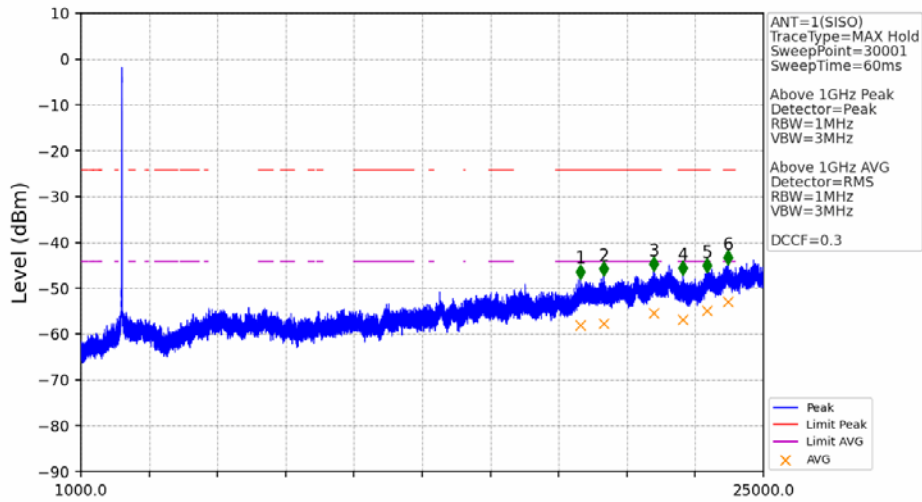

802.11g_LCH_2412MHz_Ant1 (SISO)_NTNV

No	Frequency (MHz)	Level (dBm)	Limit (dBm)	Margin (dB)	Status Remark	No	Frequency (MHz)	Level (dBm)	Limit (dBm)	Margin (dB)	Status Remark
1	2379.296	-53.84	-21.20	29.68	Pass Peak	3	2379.296	/	-21.20	/	AVG
2	2386.006	-53.06	-21.20	28.90	Pass Peak	4	2386.006	/	-21.20	/	AVG

802.11g_LCH_2412MHz_Ant2 (SISO)_NTNV

No	Frequency (MHz)	Level (dBm)	Limit (dBm)	Margin (dB)	Status Remark	No	Frequency (MHz)	Level (dBm)	Limit (dBm)	Margin (dB)	Status Remark
1	18702.4	-48.27	-21.20	24.11	Pass Peak	7	18702.4	-57.93	-41.20	13.77	Pass AVG
2	19768.8	-49.00	-21.20	24.84	Pass Peak	8	19768.8	-57.75	-41.20	13.59	Pass AVG
3	20545.6	-46.67	-21.20	22.51	Pass Peak	9	20545.6	-55.75	-41.20	11.59	Pass AVG
4	21389.6	-46.09	-21.20	21.93	Pass Peak	10	21389.6	-55.94	-41.20	11.78	Pass AVG
5	22868	-46.82	-21.20	22.66	Pass Peak	11	22868	-56.60	-41.20	12.44	Pass AVG
6	23697.6	-44.22	-21.20	20.06	Pass Peak	12	23697.6	-53.16	-41.20	9.01	Pass AVG

802.11g_LCH_2412MHz_Ant2 (SISO)_NTNV

No	Frequency (MHz)	Level (dBm)	Limit (dBm)	Margin (dB)	Status Remark	No	Frequency (MHz)	Level (dBm)	Limit (dBm)	Margin (dB)	Status Remark
1	2333.058	-52.69	-21.20	28.52	Pass Peak	3	2333.058	/	-21.20	/	AVG
2	2383.078	-52.82	-21.20	28.66	Pass Peak	4	2383.078	/	-21.20	/	AVG

802.11g_MCH_2437MHz_Ant1 (SISO)_NTNV

No	Frequency (MHz)	Level (dBm)	Limit (dBm)	Margin (dB)	Status Remark	No	Frequency (MHz)	Level (dBm)	Limit (dBm)	Margin (dB)	Status Remark
1	18566.4	-47.94	-21.20	23.78	Pass Peak	7	18566.4	-58.05	-41.20	13.89	Pass AVG
2	19379.2	-47.33	-21.20	23.17	Pass Peak	8	19379.2	-57.71	-41.20	13.55	Pass AVG
3	21139.2	-46.29	-21.20	22.13	Pass Peak	9	21139.2	-55.49	-41.20	11.34	Pass AVG
4	22172.8	-47.10	-21.20	22.94	Pass Peak	10	22172.8	-56.91	-41.20	12.75	Pass AVG
5	23019.2	-46.63	-21.20	22.47	Pass Peak	11	23019.2	-54.87	-41.20	10.71	Pass AVG
6	23752	-44.86	-21.20	20.70	Pass Peak	12	23752	-53.01	-41.20	8.85	Pass AVG