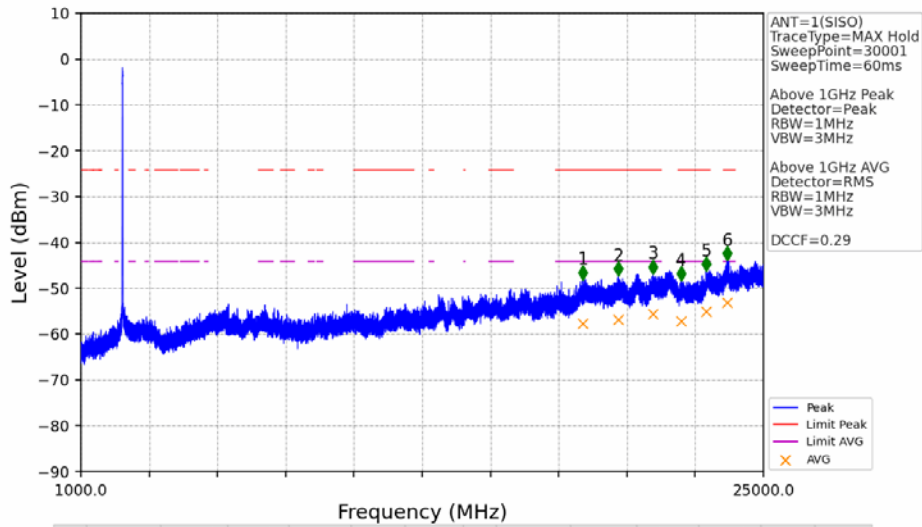

802.11g_HCH_2462MHz_Ant1 (SISO)_NTNV

No	Frequency (MHz)	Level (dBm)	Limit (dBm)	Margin (dB)	Status	Remark	No	Frequency (MHz)	Level (dBm)	Limit (dBm)	Margin (dB)	Status	Remark
1	18653.6	-48.12	-21.20	23.96	Pass	Peak	7	18653.6	-57.69	-41.20	13.53	Pass	AVG
2	19903.2	-47.31	-21.20	23.15	Pass	Peak	8	19903.2	-56.90	-41.20	12.74	Pass	AVG
3	21121.6	-46.88	-21.20	22.72	Pass	Peak	9	21121.6	-55.63	-41.20	11.47	Pass	AVG
4	22104.8	-48.38	-21.20	24.22	Pass	Peak	10	22104.8	-57.12	-41.20	12.96	Pass	AVG
5	22984.8	-46.25	-21.20	22.09	Pass	Peak	11	22984.8	-55.07	-41.20	10.91	Pass	AVG
6	23723.2	-44.00	-21.20	19.84	Pass	Peak	12	23723.2	-53.20	-41.20	9.04	Pass	AVG