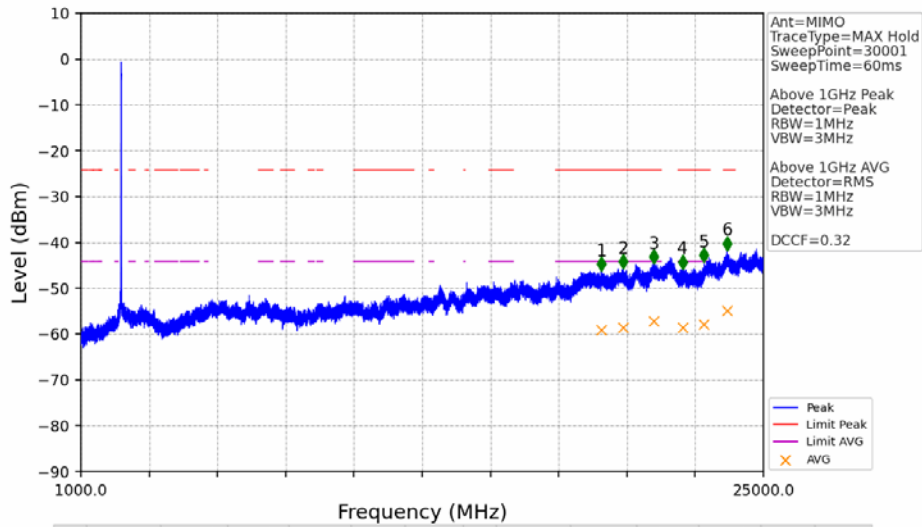

802.11n(HT20)_LCH_2412MHz_MIMO_NTNV

No	Frequency (MHz)	Level (dBm)	Limit (dBm)	Margin (dB)	Status	Remark	No	Frequency (MHz)	Level (dBm)	Limit (dBm)	Margin (dB)	Status	Remark
1	19297.6	-46.28	-21.20	22.12	Pass	Peak	7	19297.6	-59.21	-41.20	15.05	Pass	AVG
2	20076	-45.78	-21.20	21.62	Pass	Peak	8	20076	-58.62	-41.20	14.46	Pass	AVG
3	21145.6	-44.66	-21.20	20.50	Pass	Peak	9	21145.6	-57.28	-41.20	13.12	Pass	AVG
4	22164.8	-45.84	-21.20	21.68	Pass	Peak	10	22164.8	-58.64	-41.20	14.48	Pass	AVG
5	22914.4	-44.36	-21.20	20.20	Pass	Peak	11	22914.4	-57.82	-41.20	13.66	Pass	AVG
6	23717.6	-41.77	-21.20	17.61	Pass	Peak	12	23717.6	-54.98	-41.20	10.82	Pass	AVG