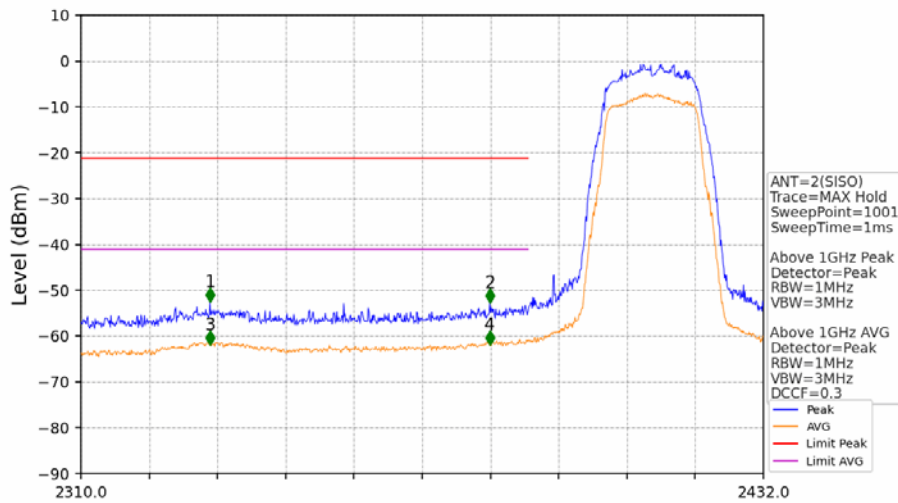

802.11g_LCH_2412MHz_Ant1 (SISO)_NTNV

No	Frequency (MHz)	Level (dBm)	Limit (dBm)	Margin (dB)	Status Remark	No	Frequency (MHz)	Level (dBm)	Limit (dBm)	Margin (dB)	Status Remark
1	19265.6	-47.95	-21.20	23.80	Pass Peak	7	19265.6	-57.67	-41.20	13.51	Pass AVG
2	20014.4	-47.90	-21.20	23.74	Pass Peak	8	20014.4	-57.25	-41.20	13.09	Pass AVG
3	21026.4	-46.13	-21.20	21.97	Pass Peak	9	21026.4	-56.32	-41.20	12.16	Pass AVG
4	22092.8	-48.04	-21.20	23.88	Pass Peak	10	22092.8	-57.46	-41.20	13.30	Pass AVG
5	22958.4	-45.73	-21.20	21.57	Pass Peak	11	22958.4	-55.38	-41.20	11.22	Pass AVG
6	23750.4	-43.93	-21.20	19.77	Pass Peak	12	23750.4	-53.21	-41.20	9.05	Pass AVG

802.11g_LCH_2412MHz_Ant1 (SISO)_NTNV

No	Frequency (MHz)	Level (dBm)	Limit (dBm)	Margin (dB)	Status Remark	No	Frequency (MHz)	Level (dBm)	Limit (dBm)	Margin (dB)	Status Remark
1	2379.296	-53.84	-21.20	29.68	Pass Peak	3	2379.296	/	-21.20	/	AVG
2	2386.006	-53.06	-21.20	28.90	Pass Peak	4	2386.006	/	-21.20	/	AVG

802.11g_LCH_2412MHz_Ant2 (SISO)_NTNV

No	Frequency (MHz)	Level (dBm)	Limit (dBm)	Margin (dB)	Status Remark	No	Frequency (MHz)	Level (dBm)	Limit (dBm)	Margin (dB)	Status Remark
1	18702.4	-48.27	-21.20	24.11	Pass Peak	7	18702.4	-57.93	-41.20	13.77	Pass AVG
2	19768.8	-49.00	-21.20	24.84	Pass Peak	8	19768.8	-57.75	-41.20	13.59	Pass AVG
3	20545.6	-46.67	-21.20	22.51	Pass Peak	9	20545.6	-55.75	-41.20	11.59	Pass AVG
4	21389.6	-46.09	-21.20	21.93	Pass Peak	10	21389.6	-55.94	-41.20	11.78	Pass AVG
5	22868	-46.82	-21.20	22.66	Pass Peak	11	22868	-56.60	-41.20	12.44	Pass AVG
6	23697.6	-44.22	-21.20	20.06	Pass Peak	12	23697.6	-53.16	-41.20	9.01	Pass AVG

802.11g_LCH_2412MHz_Ant2 (SISO)_NTNV

No	Frequency (MHz)	Level (dBm)	Limit (dBm)	Margin (dB)	Status Remark	No	Frequency (MHz)	Level (dBm)	Limit (dBm)	Margin (dB)	Status Remark
1	2333.058	-52.69	-21.20	28.52	Pass Peak	3	2333.058	/	-21.20	/	AVG
2	2383.078	-52.82	-21.20	28.66	Pass Peak	4	2383.078	/	-21.20	/	AVG