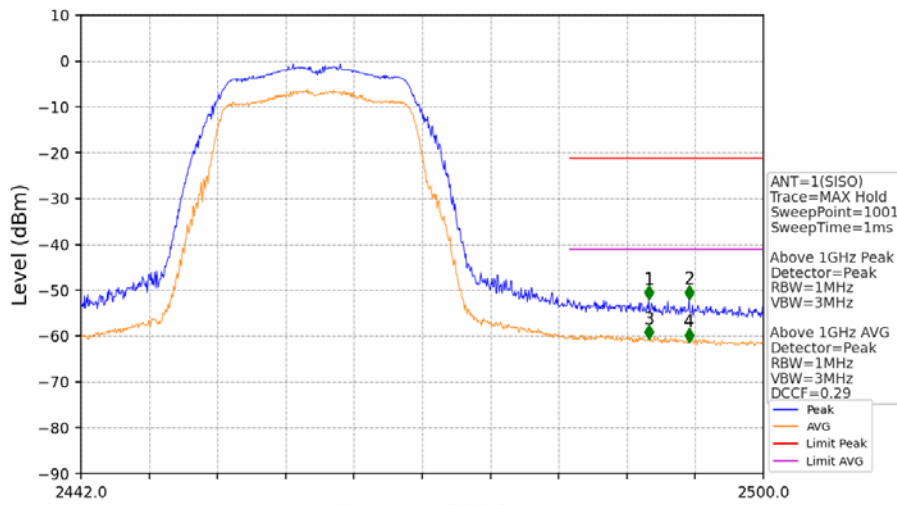

802.11g_HCH_2462MHz_Ant1 (SISO)_NTNV

No	Frequency (MHz)	Level (dBm)	Limit (dBm)	Margin (dB)	Status	Remark	No	Frequency (MHz)	Level (dBm)	Limit (dBm)	Margin (dB)	Status	Remark
1	2490.256	-52.16	-21.20	28.00	Pass	Peak	3	2490.256	/	-21.20	/	/	AVG
2	2493.678	-52.01	-21.20	27.85	Pass	Peak	4	2493.678	/	-21.20	/	/	AVG