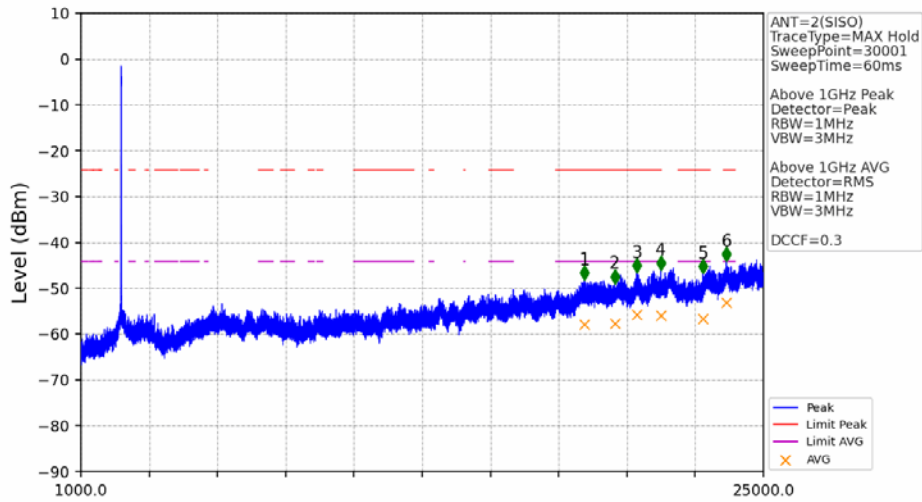

802.11g_LCH_2412MHz_Ant1 (SISO)_NTNV

No	Frequency (MHz)	Level (dBm)	Limit (dBm)	Margin (dB)	Status Remark	No	Frequency (MHz)	Level (dBm)	Limit (dBm)	Margin (dB)	Status Remark
1	19265.6	-47.95	-21.20	23.80	Pass Peak	7	19265.6	-57.67	-41.20	13.51	Pass AVG
2	20014.4	-47.90	-21.20	23.74	Pass Peak	8	20014.4	-57.25	-41.20	13.09	Pass AVG
3	21026.4	-46.13	-21.20	21.97	Pass Peak	9	21026.4	-56.32	-41.20	12.16	Pass AVG
4	22092.8	-48.04	-21.20	23.88	Pass Peak	10	22092.8	-57.46	-41.20	13.30	Pass AVG
5	22958.4	-45.73	-21.20	21.57	Pass Peak	11	22958.4	-55.38	-41.20	11.22	Pass AVG
6	23750.4	-43.93	-21.20	19.77	Pass Peak	12	23750.4	-53.21	-41.20	9.05	Pass AVG

802.11g_LCH_2412MHz_Ant1 (SISO)_NTNV

No	Frequency (MHz)	Level (dBm)	Limit (dBm)	Margin (dB)	Status Remark	No	Frequency (MHz)	Level (dBm)	Limit (dBm)	Margin (dB)	Status Remark
1	2379.296	-53.84	-21.20	29.68	Pass Peak	3	2379.296	/	-21.20	/	AVG
2	2386.006	-53.06	-21.20	28.90	Pass Peak	4	2386.006	/	-21.20	/	AVG

802.11g_LCH_2412MHz_Ant2 (SISO)_NTNV

No	Frequency (MHz)	Level (dBm)	Limit (dBm)	Margin (dB)	Status Remark	No	Frequency (MHz)	Level (dBm)	Limit (dBm)	Margin (dB)	Status Remark
1	18702.4	-48.27	-21.20	24.11	Pass Peak	7	18702.4	-57.93	-41.20	13.77	Pass AVG
2	19768.8	-49.00	-21.20	24.84	Pass Peak	8	19768.8	-57.75	-41.20	13.59	Pass AVG
3	20545.6	-46.67	-21.20	22.51	Pass Peak	9	20545.6	-55.75	-41.20	11.59	Pass AVG
4	21389.6	-46.09	-21.20	21.93	Pass Peak	10	21389.6	-55.94	-41.20	11.78	Pass AVG
5	22868	-46.82	-21.20	22.66	Pass Peak	11	22868	-56.60	-41.20	12.44	Pass AVG
6	23697.6	-44.22	-21.20	20.06	Pass Peak	12	23697.6	-53.16	-41.20	9.01	Pass AVG