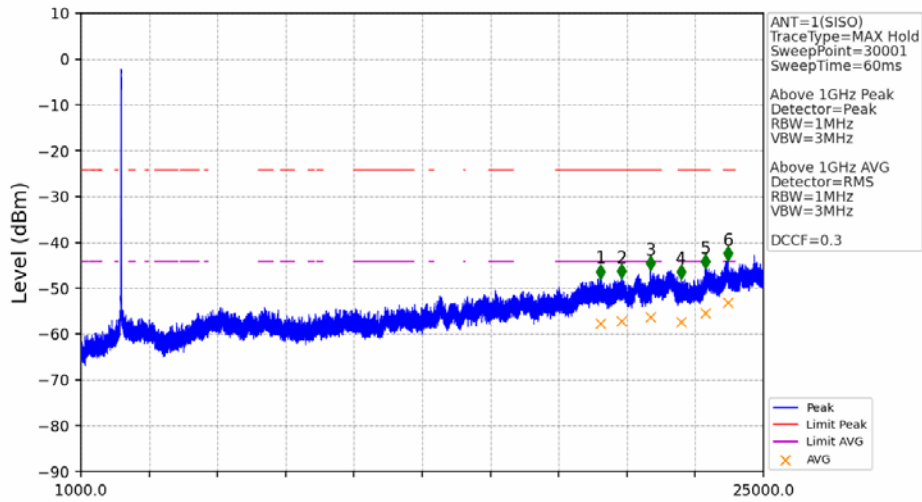

802.11g_LCH_2412MHz_Ant1 (SISO)_NTNV

No	Frequency (MHz)	Level (dBm)	Limit (dBm)	Margin (dB)	Status Remark	No	Frequency (MHz)	Level (dBm)	Limit (dBm)	Margin (dB)	Status Remark
1	19265.6	-47.95	-21.20	23.80	Pass Peak	7	19265.6	-57.67	-41.20	13.51	Pass AVG
2	20014.4	-47.90	-21.20	23.74	Pass Peak	8	20014.4	-57.25	-41.20	13.09	Pass AVG
3	21026.4	-46.13	-21.20	21.97	Pass Peak	9	21026.4	-56.32	-41.20	12.16	Pass AVG
4	22092.8	-48.04	-21.20	23.88	Pass Peak	10	22092.8	-57.46	-41.20	13.30	Pass AVG
5	22958.4	-45.73	-21.20	21.57	Pass Peak	11	22958.4	-55.38	-41.20	11.22	Pass AVG
6	23750.4	-43.93	-21.20	19.77	Pass Peak	12	23750.4	-53.21	-41.20	9.05	Pass AVG

802.11g_LCH_2412MHz_Ant1 (SISO)_NTNV

No	Frequency (MHz)	Level (dBm)	Limit (dBm)	Margin (dB)	Status Remark	No	Frequency (MHz)	Level (dBm)	Limit (dBm)	Margin (dB)	Status Remark
1	2379.296	-53.84	-21.20	29.68	Pass Peak	3	2379.296	/	-21.20	/	AVG
2	2386.006	-53.06	-21.20	28.90	Pass Peak	4	2386.006	/	-21.20	/	AVG

802.11g_LCH_2412MHz_Ant2 (SISO)_NTNV

No	Frequency (MHz)	Level (dBm)	Limit (dBm)	Margin (dB)	Status Remark	No	Frequency (MHz)	Level (dBm)	Limit (dBm)	Margin (dB)	Status Remark
1	18702.4	-48.27	-21.20	24.11	Pass Peak	7	18702.4	-57.93	-41.20	13.77	Pass AVG
2	19768.8	-49.00	-21.20	24.84	Pass Peak	8	19768.8	-57.75	-41.20	13.59	Pass AVG
3	20545.6	-46.67	-21.20	22.51	Pass Peak	9	20545.6	-55.75	-41.20	11.59	Pass AVG
4	21389.6	-46.09	-21.20	21.93	Pass Peak	10	21389.6	-55.94	-41.20	11.78	Pass AVG
5	22868	-46.82	-21.20	22.66	Pass Peak	11	22868	-56.60	-41.20	12.44	Pass AVG
6	23697.6	-44.22	-21.20	20.06	Pass Peak	12	23697.6	-53.16	-41.20	9.01	Pass AVG