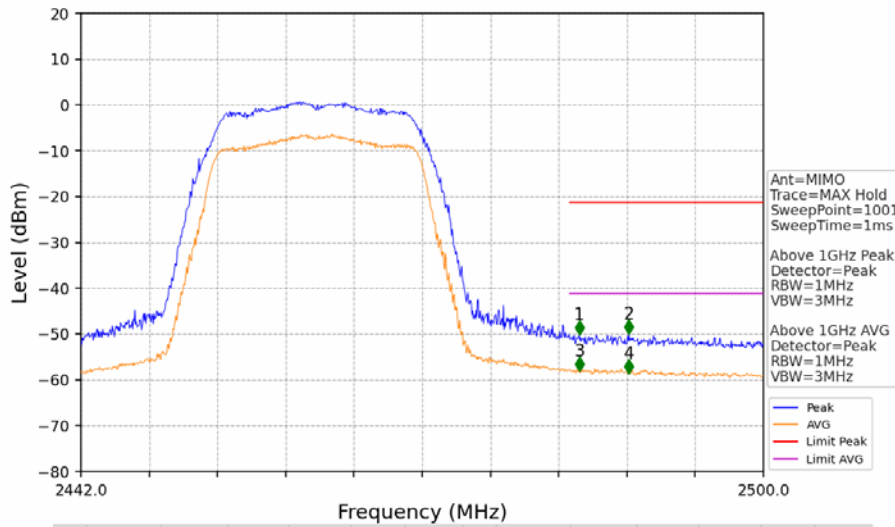

802.11n(HT20)_HCH_2462MHz_MIMO_NTNV

No	Frequency (MHz)	Level (dBm)	Limit (dBm)	Margin (dB)	Status	Remark	No	Frequency (MHz)	Level (dBm)	Limit (dBm)	Margin (dB)	Status	Remark
1	2484.340	-50.22	-21.20	26.06	Pass	Peak	3	2484.340	/	-21.20	/	/	AVG
2	2488.574	-50.08	-21.20	25.91	Pass	Peak	4	2488.574	/	-21.20	/	/	AVG