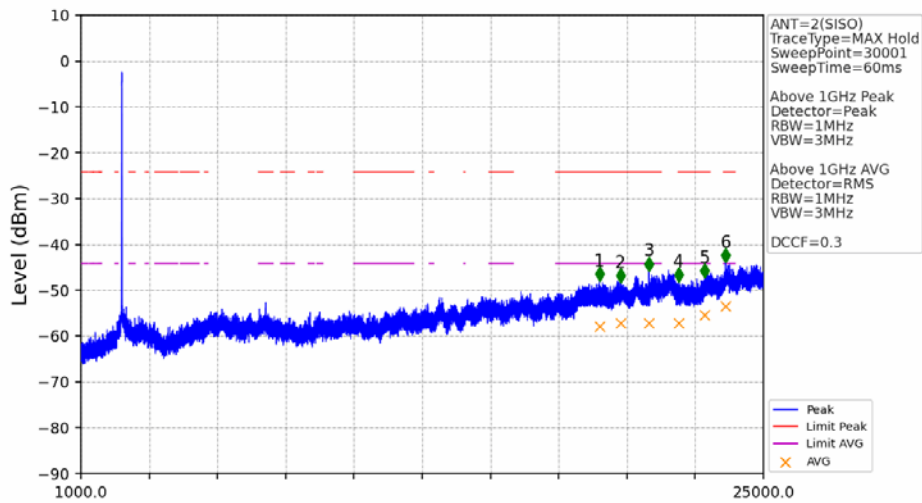

802.11g_MCH_2437MHz_Ant2 (SISO)_NTNV

No	Frequency (MHz)	Level (dBm)	Limit (dBm)	Margin (dB)	Status Remark	No	Frequency (MHz)	Level (dBm)	Limit (dBm)	Margin (dB)	Status Remark
1	19230.4	-48.00	-21.20	23.84	Pass Peak	7	19230.4	-57.89	-41.20	13.73	Pass AVG
2	19968	-48.43	-21.20	24.27	Pass Peak	8	19968	-57.21	-41.20	13.05	Pass AVG
3	20972.8	-45.83	-21.20	21.67	Pass Peak	9	20972.8	-57.22	-41.20	13.06	Pass AVG
4	22013.6	-48.17	-21.20	24.01	Pass Peak	10	22013.6	-57.23	-41.20	13.07	Pass AVG
5	22939.2	-47.30	-21.20	23.14	Pass Peak	11	22939.2	-55.49	-41.20	11.33	Pass AVG
6	23669.6	-43.91	-21.20	19.75	Pass Peak	12	23669.6	-53.58	-41.20	9.42	Pass AVG