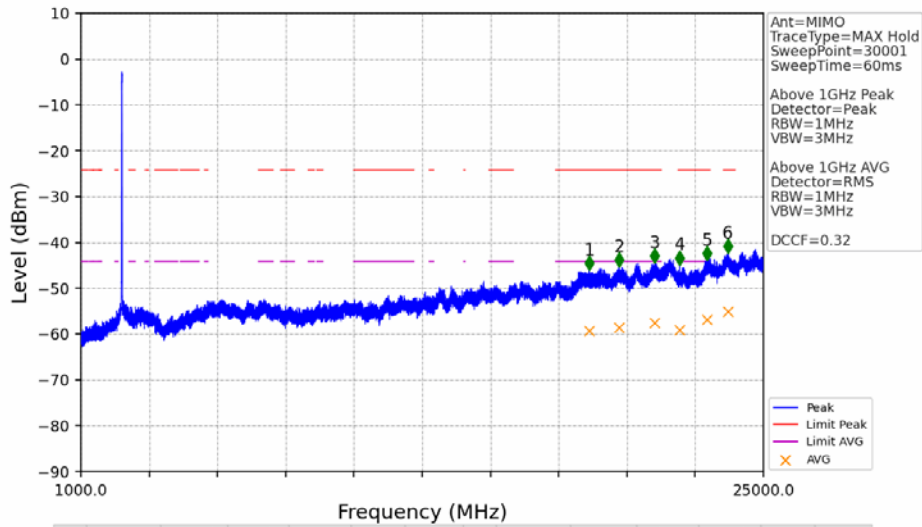

802.11n(HT20)_MCH_2437MHz_MIMO_NTNV

No	Frequency (MHz)	Level (dBm)	Limit (dBm)	Margin (dB)	Status	Remark	No	Frequency (MHz)	Level (dBm)	Limit (dBm)	Margin (dB)	Status	Remark
1	18870.4	-46.07	-21.20	21.91	Pass	Peak	7	18870.4	-59.33	-41.20	15.17	Pass	AVG
2	19924	-45.43	-21.20	21.27	Pass	Peak	8	19924	-58.65	-41.20	14.49	Pass	AVG
3	21181.6	-44.58	-21.20	20.42	Pass	Peak	9	21181.6	-57.51	-41.20	13.35	Pass	AVG
4	22057.6	-44.96	-21.20	20.80	Pass	Peak	10	22057.6	-59.16	-41.20	15.00	Pass	AVG
5	23006.4	-44.01	-21.20	19.85	Pass	Peak	11	23006.4	-56.78	-41.20	12.62	Pass	AVG
6	23739.2	-42.35	-21.20	18.19	Pass	Peak	12	23739.2	-55.05	-41.20	10.89	Pass	AVG