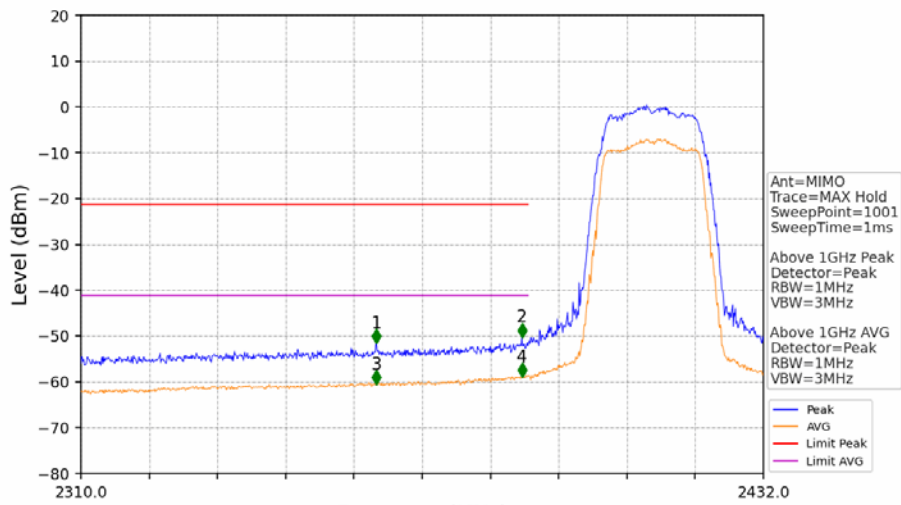

802.11n(HT20)_LCH_2412MHz_MIMO_NTNV

No	Frequency (MHz)	Level (dBm)	Limit (dBm)	Margin (dB)	Status	Remark	No	Frequency (MHz)	Level (dBm)	Limit (dBm)	Margin (dB)	Status	Remark
1	2362.826	-51.66	-21.20	27.50	Pass	Peak	3	2362.826	/	-21.20	/	/	AVG
2	2388.812	-50.28	-21.20	26.12	Pass	Peak	4	2388.812	/	-21.20	/	/	AVG