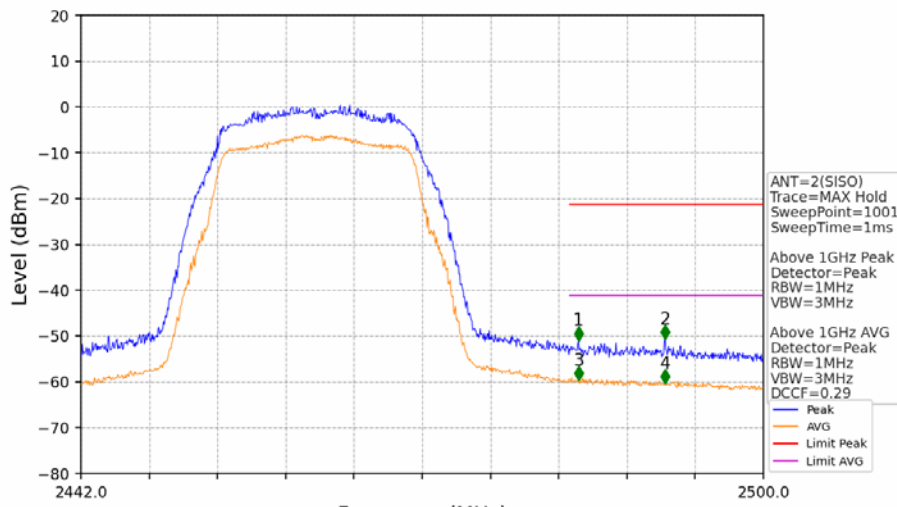

802.11g_HCH_2462MHz_Ant1 (SISO)_NTNV

No	Frequency (MHz)	Level (dBm)	Limit (dBm)	Margin (dB)	Status	Remark	No	Frequency (MHz)	Level (dBm)	Limit (dBm)	Margin (dB)	Status	Remark
1	18653.6	-48.12	-21.20	23.96	Pass	Peak	7	18653.6	-57.69	-41.20	13.53	Pass	AVG
2	19903.2	-47.31	-21.20	23.15	Pass	Peak	8	19903.2	-56.90	-41.20	12.74	Pass	AVG
3	21121.6	-46.88	-21.20	22.72	Pass	Peak	9	21121.6	-55.63	-41.20	11.47	Pass	AVG
4	22104.8	-48.38	-21.20	24.22	Pass	Peak	10	22104.8	-57.12	-41.20	12.96	Pass	AVG
5	22984.8	-46.25	-21.20	22.09	Pass	Peak	11	22984.8	-55.07	-41.20	10.91	Pass	AVG
6	23723.2	-44.00	-21.20	19.84	Pass	Peak	12	23723.2	-53.20	-41.20	9.04	Pass	AVG

802.11g_HCH_2462MHz_Ant1 (SISO)_NTNV

No	Frequency (MHz)	Level (dBm)	Limit (dBm)	Margin (dB)	Status	Remark	No	Frequency (MHz)	Level (dBm)	Limit (dBm)	Margin (dB)	Status	Remark
1	2490.256	-52.16	-21.20	28.00	Pass	Peak	3	2490.256	/	-21.20	/	/	AVG
2	2493.678	-52.01	-21.20	27.85	Pass	Peak	4	2493.678	/	-21.20	/	/	AVG

802.11g_HCH_2462MHz_Ant2 (SISO)_NTNV

No	Frequency (MHz)	Level (dBm)	Limit (dBm)	Margin (dB)	Status Remark	No	Frequency (MHz)	Level (dBm)	Limit (dBm)	Margin (dB)	Status Remark
1	18960.8	-48.27	-21.20	24.11	Pass Peak	7	18960.8	-57.55	-41.20	13.39	Pass AVG
2	19892	-47.78	-21.20	23.62	Pass Peak	8	19892	-57.10	-41.20	12.94	Pass AVG
3	20996	-47.05	-21.20	22.89	Pass Peak	9	20996	-57.06	-41.20	12.90	Pass AVG
4	22044	-48.31	-21.20	24.15	Pass Peak	10	22044	-57.44	-41.20	13.28	Pass AVG
5	23038.4	-45.20	-21.20	21.04	Pass Peak	11	23038.4	-55.01	-41.20	10.85	Pass AVG
6	23759.2	-44.61	-21.20	20.45	Pass Peak	12	23759.2	-53.30	-41.20	9.13	Pass AVG

802.11g_HCH_2462MHz_Ant2 (SISO)_NTNV

No	Frequency (MHz)	Level (dBm)	Limit (dBm)	Margin (dB)	Status Remark	No	Frequency (MHz)	Level (dBm)	Limit (dBm)	Margin (dB)	Status Remark
1	2484.282	-50.99	-21.20	26.83	Pass Peak	3	2484.282	/	-21.20	/	AVG
2	2491.648	-50.80	-21.20	26.64	Pass Peak	4	2491.648	/	-21.20	/	AVG