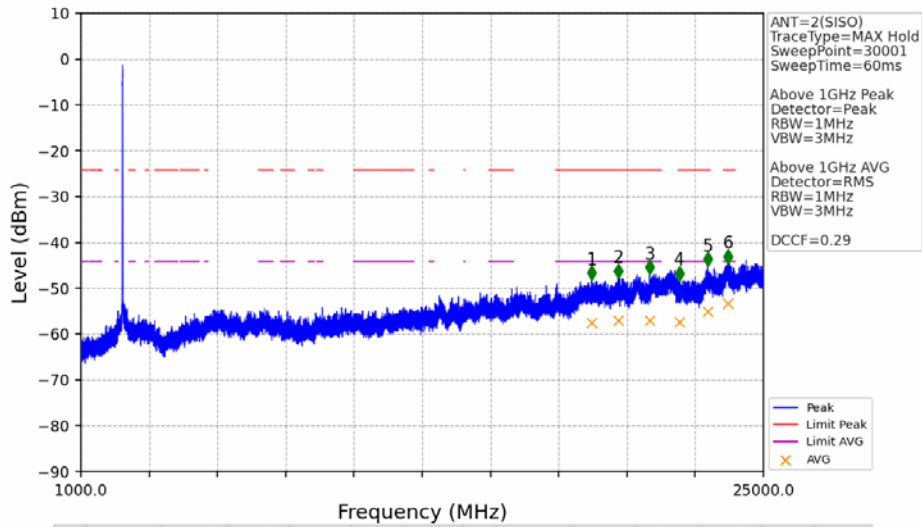

802.11g_HCH_2462MHz_Ant2 (SISO)_NTNV

No	Frequency (MHz)	Level (dBm)	Limit (dBm)	Margin (dB)	Status Remark	No	Frequency (MHz)	Level (dBm)	Limit (dBm)	Margin (dB)	Status Remark
1	18960.8	-48.27	-21.20	24.11	Pass Peak	7	18960.8	-57.55	-41.20	13.39	Pass AVG
2	19892	-47.78	-21.20	23.62	Pass Peak	8	19892	-57.10	-41.20	12.94	Pass AVG
3	20996	-47.05	-21.20	22.89	Pass Peak	9	20996	-57.06	-41.20	12.90	Pass AVG
4	22044	-48.31	-21.20	24.15	Pass Peak	10	22044	-57.44	-41.20	13.28	Pass AVG
5	23038.4	-45.20	-21.20	21.04	Pass Peak	11	23038.4	-55.01	-41.20	10.85	Pass AVG
6	23759.2	-44.61	-21.20	20.45	Pass Peak	12	23759.2	-53.30	-41.20	9.13	Pass AVG