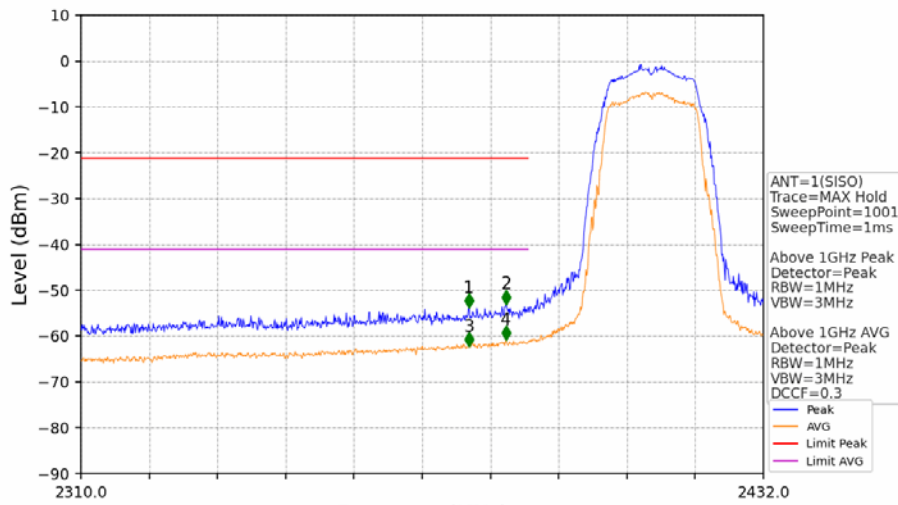

802.11g_LCH_2412MHz_Ant1 (SISO)_NTNV

No	Frequency (MHz)	Level (dBm)	Limit (dBm)	Margin (dB)	Status Remark	No	Frequency (MHz)	Level (dBm)	Limit (dBm)	Margin (dB)	Status Remark
1	19265.6	-47.95	-21.20	23.80	Pass Peak	7	19265.6	-57.67	-41.20	13.51	Pass AVG
2	20014.4	-47.90	-21.20	23.74	Pass Peak	8	20014.4	-57.25	-41.20	13.09	Pass AVG
3	21026.4	-46.13	-21.20	21.97	Pass Peak	9	21026.4	-56.32	-41.20	12.16	Pass AVG
4	22092.8	-48.04	-21.20	23.88	Pass Peak	10	22092.8	-57.46	-41.20	13.30	Pass AVG
5	22958.4	-45.73	-21.20	21.57	Pass Peak	11	22958.4	-55.38	-41.20	11.22	Pass AVG
6	23750.4	-43.93	-21.20	19.77	Pass Peak	12	23750.4	-53.21	-41.20	9.05	Pass AVG

802.11g_LCH_2412MHz_Ant1 (SISO)_NTNV

No	Frequency (MHz)	Level (dBm)	Limit (dBm)	Margin (dB)	Status Remark	No	Frequency (MHz)	Level (dBm)	Limit (dBm)	Margin (dB)	Status Remark
1	2379.296	-53.84	-21.20	29.68	Pass Peak	3	2379.296	/	-21.20	/	AVG
2	2386.006	-53.06	-21.20	28.90	Pass Peak	4	2386.006	/	-21.20	/	AVG

802.11g_LCH_2412MHz_Ant2 (SISO)_NTNV

No	Frequency (MHz)	Level (dBm)	Limit (dBm)	Margin (dB)	Status Remark	No	Frequency (MHz)	Level (dBm)	Limit (dBm)	Margin (dB)	Status Remark
1	18702.4	-48.27	-21.20	24.11	Pass Peak	7	18702.4	-57.93	-41.20	13.77	Pass AVG
2	19768.8	-49.00	-21.20	24.84	Pass Peak	8	19768.8	-57.75	-41.20	13.59	Pass AVG
3	20545.6	-46.67	-21.20	22.51	Pass Peak	9	20545.6	-55.75	-41.20	11.59	Pass AVG
4	21389.6	-46.09	-21.20	21.93	Pass Peak	10	21389.6	-55.94	-41.20	11.78	Pass AVG
5	22868	-46.82	-21.20	22.66	Pass Peak	11	22868	-56.60	-41.20	12.44	Pass AVG
6	23697.6	-44.22	-21.20	20.06	Pass Peak	12	23697.6	-53.16	-41.20	9.01	Pass AVG