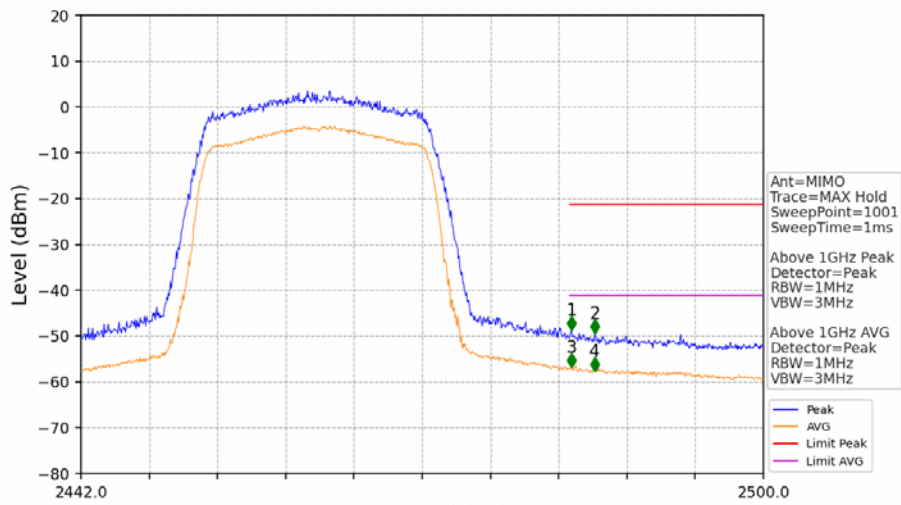

802.11ax(HEW20)_HCH_2462MHz_RU242_Left_MIMO_NTNV

No	Frequency (MHz)	Level (dBm)	Limit (dBm)	Margin (dB)	Status	Remark	No	Frequency (MHz)	Level (dBm)	Limit (dBm)	Margin (dB)	Status	Remark
1	2483.702	-48.78	-21.20	24.62	Pass	Peak	3	2483.702	/	-21.20	/	/	AVG
2	2485.674	-49.49	-21.20	25.33	Pass	Peak	4	2485.674	/	-21.20	/	/	AVG

▶▶▶ END OF REPORT ◀◀◀