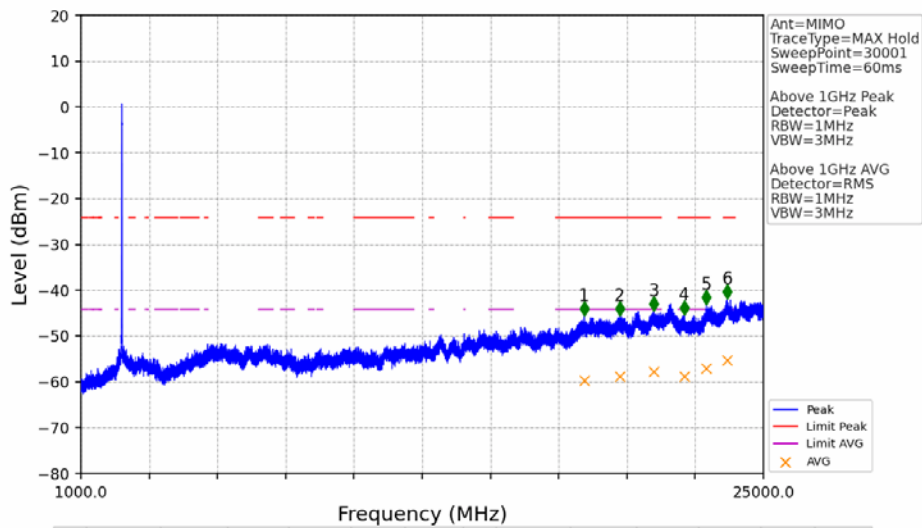

802.11ax(HEW20)_MCH_2437MHz_RU242_Left_MIMO_NTNV

No	Frequency (MHz)	Level (dBm)	Limit (dBm)	Margin (dB)	Status	Remark	No	Frequency (MHz)	Level (dBm)	Limit (dBm)	Margin (dB)	Status	Remark
1	18696	-45.58	-21.20	21.42	Pass	Peak	7	18696	-59.67	-41.20	15.51	Pass	AVG
2	19937.6	-45.67	-21.20	21.51	Pass	Peak	8	19937.6	-58.92	-41.20	14.76	Pass	AVG
3	21141.6	-44.53	-21.20	20.37	Pass	Peak	9	21141.6	-57.71	-41.20	13.55	Pass	AVG
4	22217.6	-45.40	-21.20	21.24	Pass	Peak	10	22217.6	-58.92	-41.20	14.76	Pass	AVG
5	22996.8	-43.13	-21.20	18.97	Pass	Peak	11	22996.8	-57.01	-41.20	12.85	Pass	AVG
6	23732.8	-41.96	-21.20	17.80	Pass	Peak	12	23732.8	-55.33	-41.20	11.17	Pass	AVG