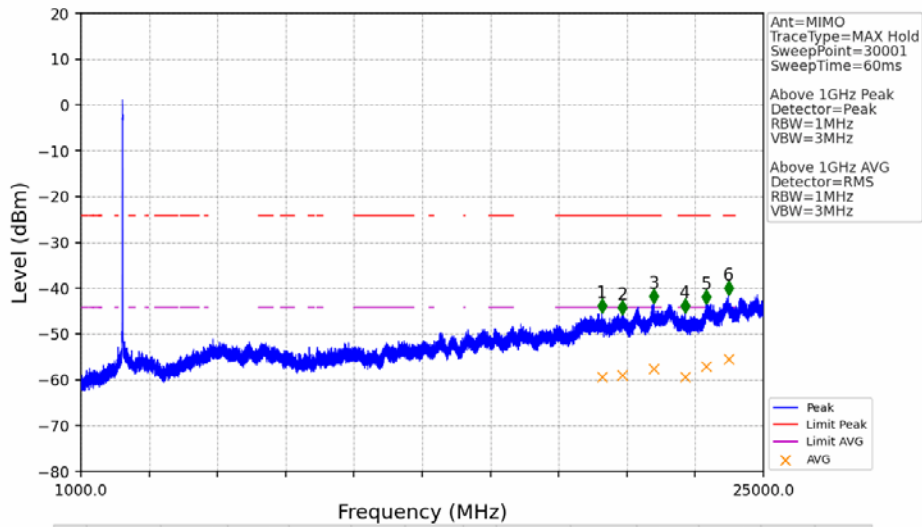

802.11ax(HEW20)_HCH_2462MHz_RU242_Left_MIMO_NTNV

No	Frequency (MHz)	Level (dBm)	Limit (dBm)	Margin (dB)	Status	Remark	No	Frequency (MHz)	Level (dBm)	Limit (dBm)	Margin (dB)	Status	Remark
1	19315.2	-45.41	-21.20	21.25	Pass	Peak	7	19315.2	-59.42	-41.20	15.26	Pass	AVG
2	20039.2	-45.81	-21.20	21.65	Pass	Peak	8	20039.2	-59.07	-41.20	14.91	Pass	AVG
3	21144	-43.34	-21.20	19.18	Pass	Peak	9	21144	-57.59	-41.20	13.43	Pass	AVG
4	22243.2	-45.38	-21.20	21.22	Pass	Peak	10	22243.2	-59.30	-41.20	15.14	Pass	AVG
5	22988	-43.53	-21.20	19.37	Pass	Peak	11	22988	-57.04	-41.20	12.88	Pass	AVG
6	23768.8	-41.50	-21.20	17.34	Pass	Peak	12	23768.8	-55.47	-41.20	11.31	Pass	AVG