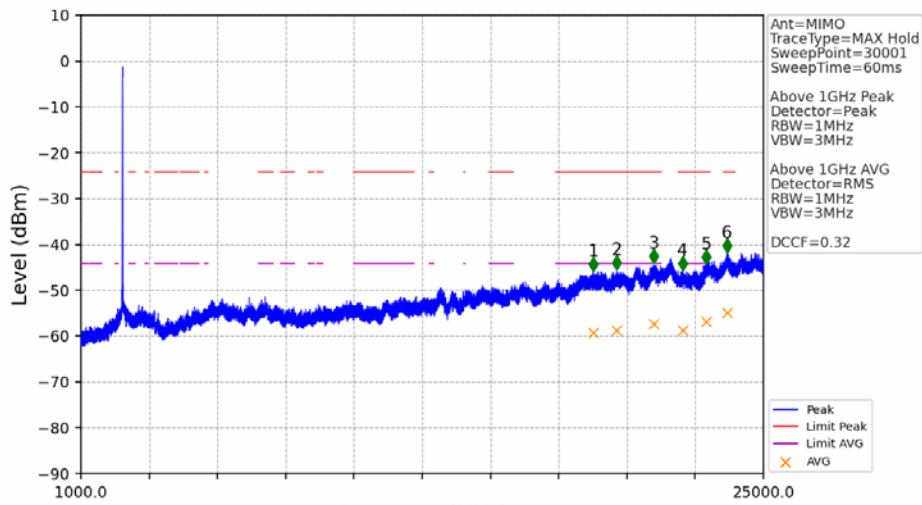

802.11n(HT20)_HCH_2462MHz_MIMO_NTNV

No	Frequency (MHz)	Level (dBm)	Limit (dBm)	Margin (dB)	Status	Remark	No	Frequency (MHz)	Level (dBm)	Limit (dBm)	Margin (dB)	Status	Remark
1	19016	-45.96	-21.20	21.80	Pass	Peak	7	19016	-59.31	-41.20	15.15	Pass	AVG
2	19848	-45.62	-21.20	21.46	Pass	Peak	8	19848	-58.82	-41.20	14.66	Pass	AVG
3	21155.2	-44.12	-21.20	19.96	Pass	Peak	9	21155.2	-57.43	-41.20	13.27	Pass	AVG
4	22156.8	-45.74	-21.20	21.58	Pass	Peak	10	22156.8	-58.80	-41.20	14.64	Pass	AVG
5	22980.8	-44.29	-21.20	20.13	Pass	Peak	11	22980.8	-56.82	-41.20	12.66	Pass	AVG
6	23714.4	-41.86	-21.20	17.70	Pass	Peak	12	23714.4	-54.82	-41.20	10.65	Pass	AVG