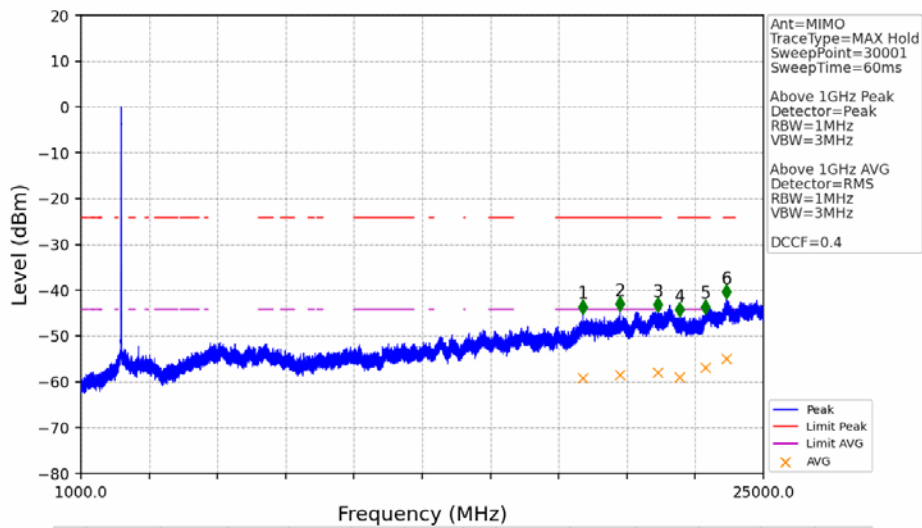

802.11ax(HEW20)_LCH_2412MHz_RU242_Left_MIMO_NTNV

No	Frequency (MHz)	Level (dBm)	Limit (dBm)	Margin (dB)	Status	Remark	No	Frequency (MHz)	Level (dBm)	Limit (dBm)	Margin (dB)	Status	Remark
1	18656.8	-45.19	-21.20	21.03	Pass	Peak	7	18656.8	-59.24	-41.20	15.08	Pass	AVG
2	19961.6	-44.60	-21.20	20.44	Pass	Peak	8	19961.6	-58.54	-41.20	14.38	Pass	AVG
3	21288	-44.69	-21.20	20.53	Pass	Peak	9	21288	-57.94	-41.20	13.78	Pass	AVG
4	22063.2	-45.80	-21.20	21.64	Pass	Peak	10	22063.2	-59.05	-41.20	14.89	Pass	AVG
5	22968	-45.17	-21.20	21.01	Pass	Peak	11	22968	-56.84	-41.20	12.68	Pass	AVG
6	23700.8	-41.94	-21.20	17.78	Pass	Peak	12	23700.8	-54.90	-41.20	10.73	Pass	AVG