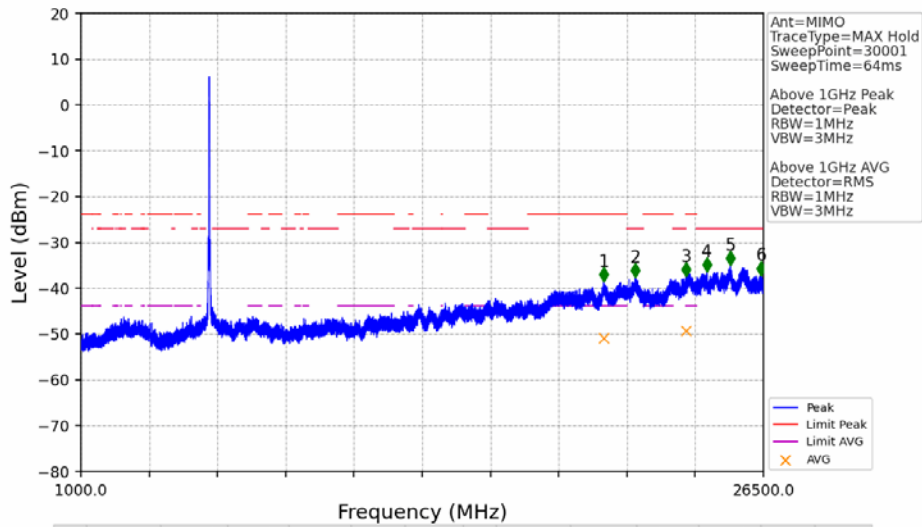

802.11ac(VHT40)_HCH_5795MHz_MIMO_NTNV

No	Frequency (MHz)	Level (dBm)	Limit (dBm)	Margin (dB)	Status	Remark	No	Frequency (MHz)	Level (dBm)	Limit (dBm)	Margin (dB)	Status	Remark
1	20527.05	-38.54	-21.20	14.63	Pass	Peak	7	20527.05	-50.85	-41.20	6.94	Pass	AVG
2	21700.9	-37.72	-27.00	8.01	Pass	Peak	8	21700.9	/	-27.00	/	/	AVG
3	23604.05	-37.51	-21.20	13.60	Pass	Peak	9	23604.05	-49.38	-41.20	5.47	Pass	AVG
4	24392.85	-36.49	-27.00	6.78	Pass	Peak	10	24392.85	/	-27.00	/	/	AVG
5	25266.65	-35.08	-27.00	5.37	Pass	Peak	11	25266.65	/	-27.00	/	/	AVG
6	26415.85	-37.24	-27.00	7.53	Pass	Peak	12	26415.85	/	-27.00	/	/	AVG