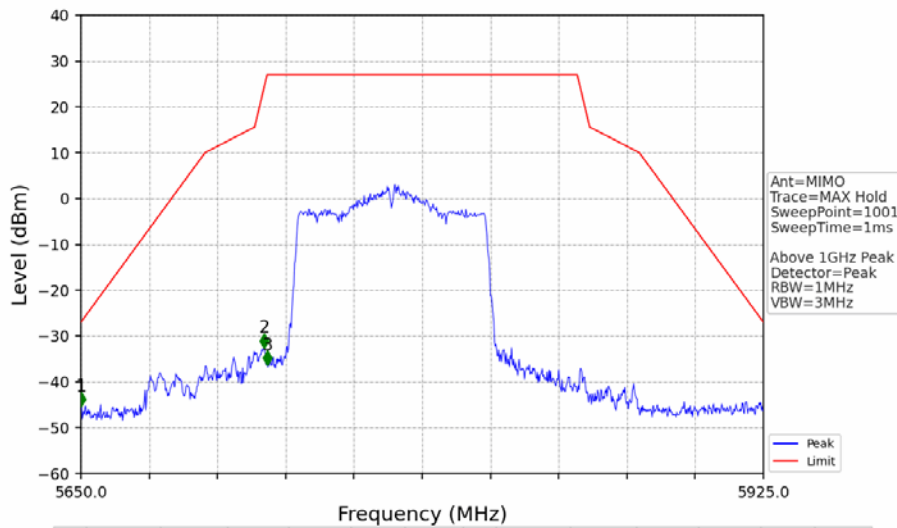

802.11ac(VHT80)_MCH_5775MHz_MIMO_NTNV

No	Frequency (MHz)	Level (dBm)	Limit (dBm)	Margin (dB)	Status	Remark	No	Frequency (MHz)	Level (dBm)	Limit (dBm)	Margin (dB)	Status	Remark
1	5650.000	-45.36	-27.00	15.65	Pass	Peak	3	5725.000	-36.44	-27.00	60.73	Pass	Peak
2	5723.700	-32.58	24.04	53.91	Pass	Peak