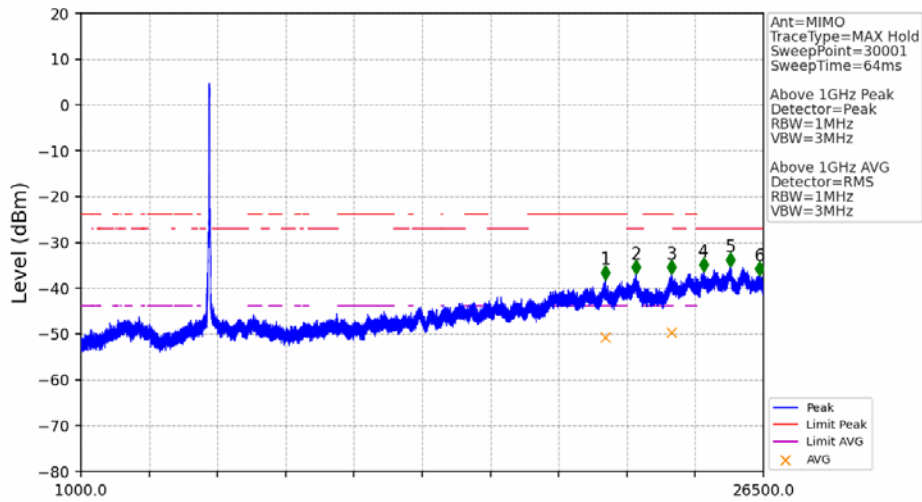

802.11ax(HEW40)_HCH_5795MHz_RU484_Left_MIMO_NTNV

No	Frequency (MHz)	Level (dBm)	Limit (dBm)	Margin (dB)	Status	Remark	No	Frequency (MHz)	Level (dBm)	Limit (dBm)	Margin (dB)	Status	Remark
1	20594.2	-38.14	-21.20	14.23	Pass	Peak	7	20594.2	-50.81	-41.20	6.90	Pass	AVG
2	21740	-36.94	-27.00	7.23	Pass	Peak	8	21740	/	-27.00	/	/	AVG
3	23066.85	-37.02	-21.20	13.11	Pass	Peak	9	23066.85	-49.64	-41.20	5.74	Pass	AVG
4	24268.75	-36.42	-27.00	6.71	Pass	Peak	10	24268.75	/	-27.00	/	/	AVG
5	25260.7	-35.42	-27.00	5.71	Pass	Peak	11	25260.7	/	-27.00	/	/	AVG
6	26348.7	-37.32	-27.00	7.61	Pass	Peak	12	26348.7	/	-27.00	/	/	AVG