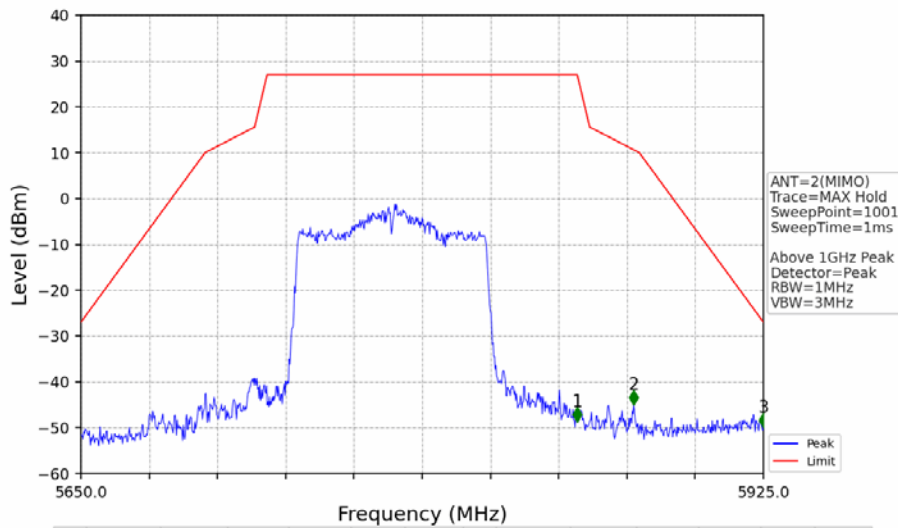

802.11ac(VHT80)_MCH_5775MHz_Ant2_NTNV

No	Frequency (MHz)	Level (dBm)	Limit (dBm)	Margin (dB)	Status	Remark	No	Frequency (MHz)	Level (dBm)	Limit (dBm)	Margin (dB)	Status	Remark
1	5850.000	-48.77	27.00	73.06	Pass	AVG	3	5925.000	-50.02	-27.00	20.30	Pass	AVG
2	5872.750	-44.98	10.63	52.90	Pass	AVG