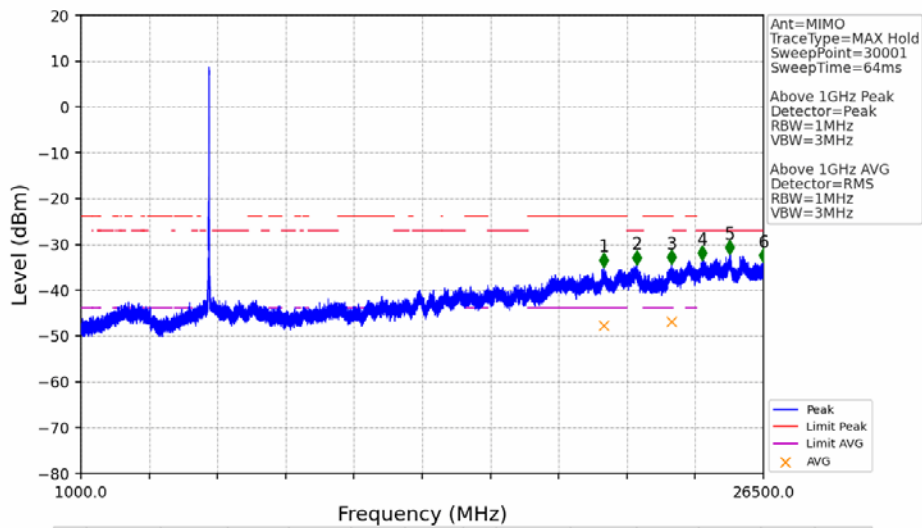

802.11ax(HEW20)_MCH_5785MHz_RU242_Left_MIMO_NTNV

No	Frequency (MHz)	Level (dBm)	Limit (dBm)	Margin (dB)	Status	Remark	No	Frequency (MHz)	Level (dBm)	Limit (dBm)	Margin (dB)	Status	Remark
1	20539.8	-34.97	-21.20	11.06	Pass	Peak	7	20539.8	-47.79	-41.20	3.88	Pass	AVG
2	21773.15	-34.40	-27.00	4.69	Pass	Peak	8	21773.15	/	-27.00	/	/	AVG
3	23072.8	-34.27	-21.20	10.36	Pass	Peak	9	23072.8	-46.79	-41.20	2.88	Pass	AVG
4	24220.3	-33.44	-27.00	3.73	Pass	Peak	10	24220.3	/	-27.00	/	/	AVG
5	25243.7	-32.25	-27.00	2.54	Pass	Peak	11	25243.7	/	-27.00	/	/	AVG
6	26493.2	-33.99	-27.00	4.28	Pass	Peak	12	26493.2	/	-27.00	/	/	AVG