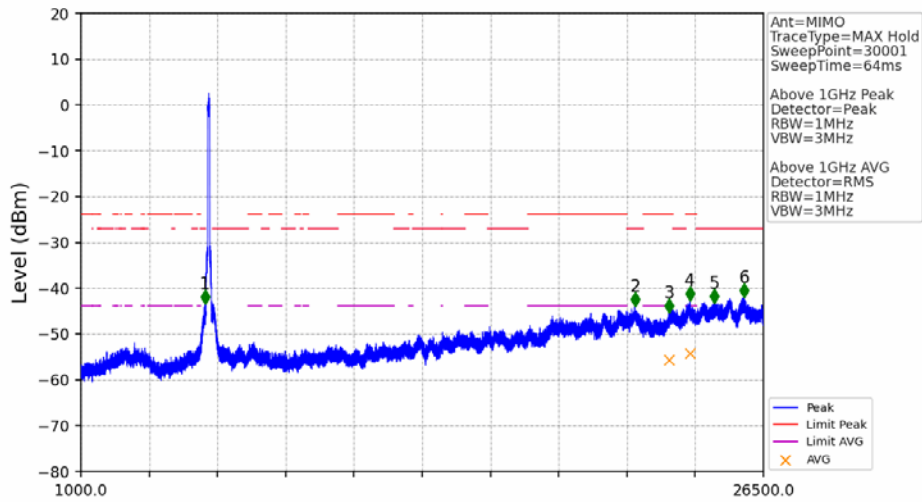

802.11ax(HEW80)_MCH_5775MHz_RU996_Left_MIMO_NTNV

No	Frequency (MHz)	Level (dBm)	Limit (dBm)	Margin (dB)	Status	Remark	No	Frequency (MHz)	Level (dBm)	Limit (dBm)	Margin (dB)	Status	Remark
1	5631.65	-43.45	-27.00	13.73	Pass	Peak	7	5631.65	/	-27.00	/	/	AVG
2	21697.5	-44.04	-27.00	14.33	Pass	Peak	8	21697.5	/	-27.00	/	/	AVG
3	22984.4	-45.39	-21.20	21.48	Pass	Peak	9	22984.4	-55.72	-41.20	11.81	Pass	AVG
4	23752.8	-42.83	-21.20	18.92	Pass	Peak	10	23752.8	-54.31	-41.20	10.40	Pass	AVG
5	24658.05	-43.35	-27.00	13.64	Pass	Peak	11	24658.05	/	-27.00	/	/	AVG
6	25776.65	-42.13	-27.00	12.42	Pass	Peak	12	25776.65	/	-27.00	/	/	AVG