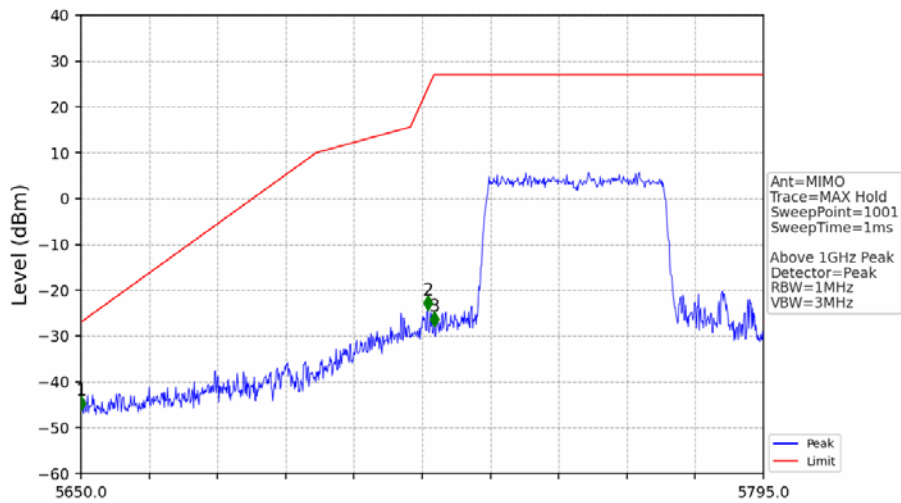

802.11ax(HEW40)_LCH_5755MHz_RU484_Left_MIMO_NTNV

No	Frequency (MHz)	Level (dBm)	Limit (dBm)	Margin (dB)	Status	Remark	No	Frequency (MHz)	Level (dBm)	Limit (dBm)	Margin (dB)	Status	Remark
1	5650.000	-46.28	-27.00	16.57	Pass	Peak	3	5725.000	-27.94	27.00	52.23	Pass	Peak
2	5723.660	-24.33	23.94	45.56	Pass	Peak