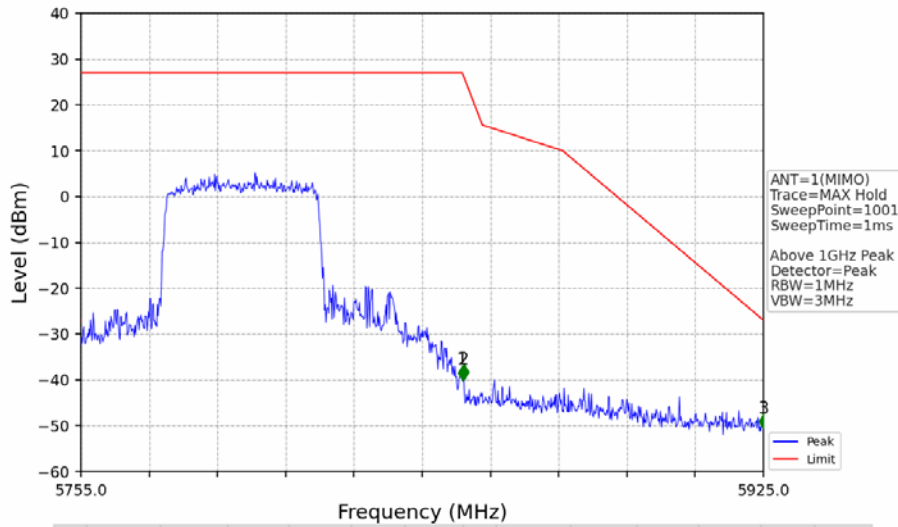

802.11ax(HEW40)_LCH_5755MHz_RU484_Left_Ant2_NTNV

No	Frequency (MHz)	Level (dBm)	Limit (dBm)	Margin (dB)	Status	Remark	No	Frequency (MHz)	Level (dBm)	Limit (dBm)	Margin (dB)	Status	Remark
1	5650.000	-51.15	-27.00	21.44	Pass	Peak	3	5725.000	-36.58	27.00	60.87	Pass	Peak
2	5723.225	-34.04	22.95	54.28	Pass	Peak							

802.11ax(HEW40)_LCH_5755MHz_RU484_Left_MIMO_NTNV

No	Frequency (MHz)	Level (dBm)	Limit (dBm)	Margin (dB)	Status	Remark	No	Frequency (MHz)	Level (dBm)	Limit (dBm)	Margin (dB)	Status	Remark
1	20553.4	-38.44	-21.20	14.53	Pass	Peak	7	20553.4	-50.75	-41.20	6.84	Pass	AVG
2	21670.3	-37.92	-27.00	8.21	Pass	Peak	8	21670.3	/	-27.00	/	/	AVG
3	22913	-39.69	-21.20	15.78	Pass	Peak	9	22913	-50.77	-41.20	6.86	Pass	AVG
4	23704.35	-35.97	-21.20	12.06	Pass	Peak	10	23704.35	-48.40	-41.20	4.49	Pass	AVG
5	24748.15	-36.45	-27.00	6.74	Pass	Peak	11	24748.15	/	-27.00	/	/	AVG
6	25789.4	-35.79	-27.00	6.08	Pass	Peak	12	25789.4	/	-27.00	/	/	AVG

802.11ax(HEW40)_LCH_5755MHz_RU484_Left_MIMO_NTNV

No	Frequency (MHz)	Level (dBm)	Limit (dBm)	Margin (dB)	Status	Remark	No	Frequency (MHz)	Level (dBm)	Limit (dBm)	Margin (dB)	Status	Remark
1	5650.000	-46.28	-27.00	16.57	Pass	Peak	3	5725.000	-27.94	27.00	52.23	Pass	Peak
2	5723.660	-24.33	23.94	45.56	Pass	Peak							

802.11ax(HEW40)_HCH_5795MHz_RU484_Left_Ant1_NTNV

No	Frequency (MHz)	Level (dBm)	Limit (dBm)	Margin (dB)	Status	Remark	No	Frequency (MHz)	Level (dBm)	Limit (dBm)	Margin (dB)	Status	Remark
1	5850.000	-40.00	27.00	64.29	Pass	Peak	3	5925.000	-50.71	-27.00	21.00	Pass	Peak
2	5850.370	-39.85	26.16	63.30	Pass	Peak							