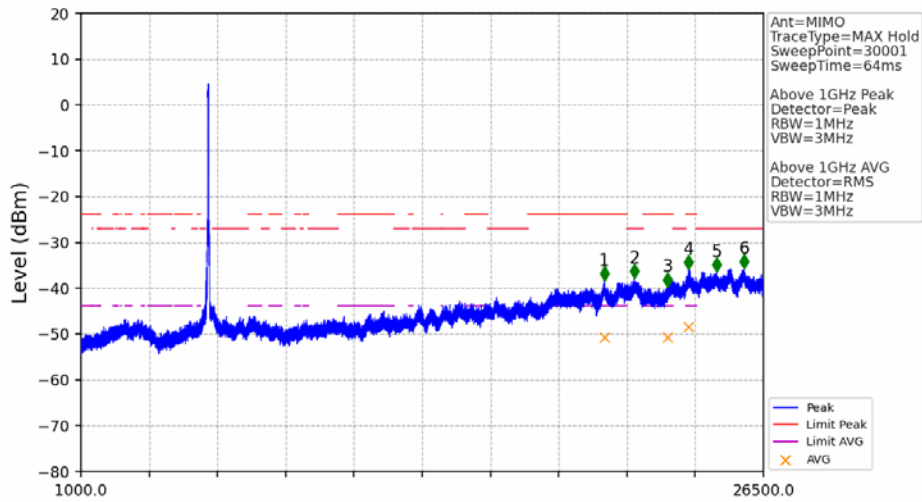

802.11ax(HEW40)_LCH_5755MHz_RU484_Left_MIMO_NTNV

No	Frequency (MHz)	Level (dBm)	Limit (dBm)	Margin (dB)	Status	Remark	No	Frequency (MHz)	Level (dBm)	Limit (dBm)	Margin (dB)	Status	Remark
1	20553.4	-38.44	-21.20	14.53	Pass	Peak	7	20553.4	-50.75	-41.20	6.84	Pass	AVG
2	21670.3	-37.92	-27.00	8.21	Pass	Peak	8	21670.3	/	-27.00	/	/	AVG
3	22913	-39.69	-21.20	15.78	Pass	Peak	9	22913	-50.77	-41.20	6.86	Pass	AVG
4	23704.35	-35.97	-21.20	12.06	Pass	Peak	10	23704.35	-48.40	-41.20	4.49	Pass	AVG
5	24748.15	-36.45	-27.00	6.74	Pass	Peak	11	24748.15	/	-27.00	/	/	AVG
6	25789.4	-35.79	-27.00	6.08	Pass	Peak	12	25789.4	/	-27.00	/	/	AVG