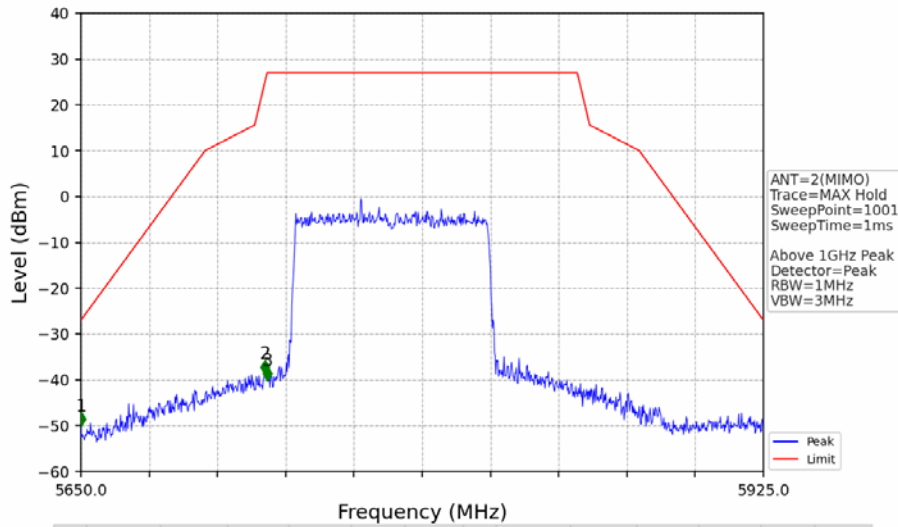

802.11ax(HEW80)_MCH_5775MHz_RU996_Left_Ant2_NTNV

No	Frequency (MHz)	Level (dBm)	Limit (dBm)	Margin (dB)	Status	Remark	No	Frequency (MHz)	Level (dBm)	Limit (dBm)	Margin (dB)	Status	Remark
1	5650.000	-50.18	-27.00	20.47	Pass	Peak	3	5725.000	-40.29	27.00	64.58	Pass	Peak
2	5724.250	-38.78	25.29	61.36	Pass	Peak