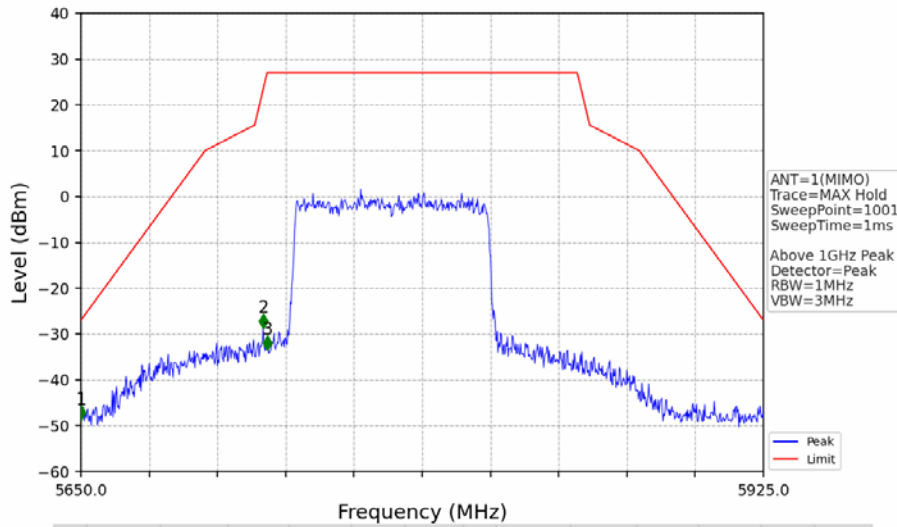

802.11ax(HEW80)_MCH_5775MHz_RU996_Left_Ant1_NTNV

No	Frequency (MHz)	Level (dBm)	Limit (dBm)	Margin (dB)	Status	Remark	No	Frequency (MHz)	Level (dBm)	Limit (dBm)	Margin (dB)	Status	Remark
1	5650.000	-48.69	-27.00	18.98	Pass	Peak	3	5725.000	-33.45	27.00	57.74	Pass	Peak
2	5723.425	-28.70	23.41	49.40	Pass	Peak