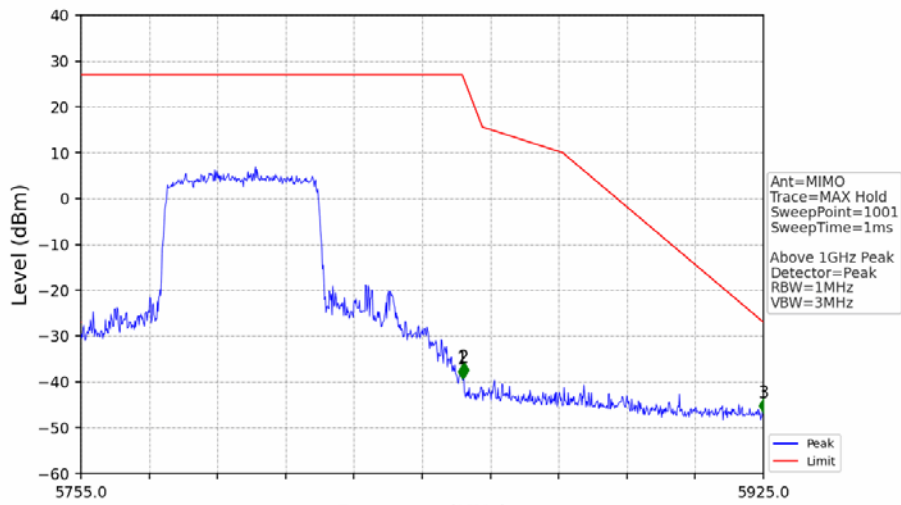

802.11ax(HEW40)_HCH_5795MHz_RU484_Left_MIMO_NTNV

No	Frequency (MHz)	Level (dBm)	Limit (dBm)	Margin (dB)	Status	Remark	No	Frequency (MHz)	Level (dBm)	Limit (dBm)	Margin (dB)	Status	Remark
1	5850.000	-39.38	27.00	63.67	Pass	Peak	3	5925.000	-46.77	-27.00	17.06	Pass	Peak
2	5850.370	-38.99	26.16	62.44	Pass	Peak