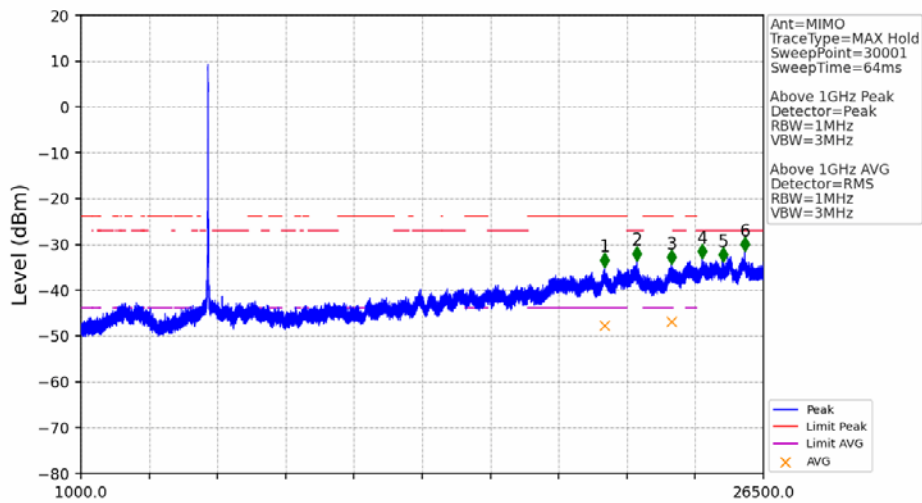

802.11ax(HEW20)_LCH_5745MHz_RU242_Left_MIMO_NTNV

No	Frequency (MHz)	Level (dBm)	Limit (dBm)	Margin (dB)	Status	Remark	No	Frequency (MHz)	Level (dBm)	Limit (dBm)	Margin (dB)	Status	Remark
1	20571.25	-34.95	-21.20	11.04	Pass	Peak	7	20571.25	-47.66	-41.20	3.75	Pass	AVG
2	21774	-33.55	-27.00	3.84	Pass	Peak	8	21774	/	-27.00	/	/	AVG
3	23052.4	-34.31	-21.20	10.40	Pass	Peak	9	23052.4	-46.78	-41.20	2.87	Pass	AVG
4	24215.2	-33.05	-27.00	3.34	Pass	Peak	10	24215.2	/	-27.00	/	/	AVG
5	24999.75	-33.75	-27.00	4.04	Pass	Peak	11	24999.75	/	-27.00	/	/	AVG
6	25802.15	-31.50	-27.00	1.79	Pass	Peak	12	25802.15	/	-27.00	/	/	AVG