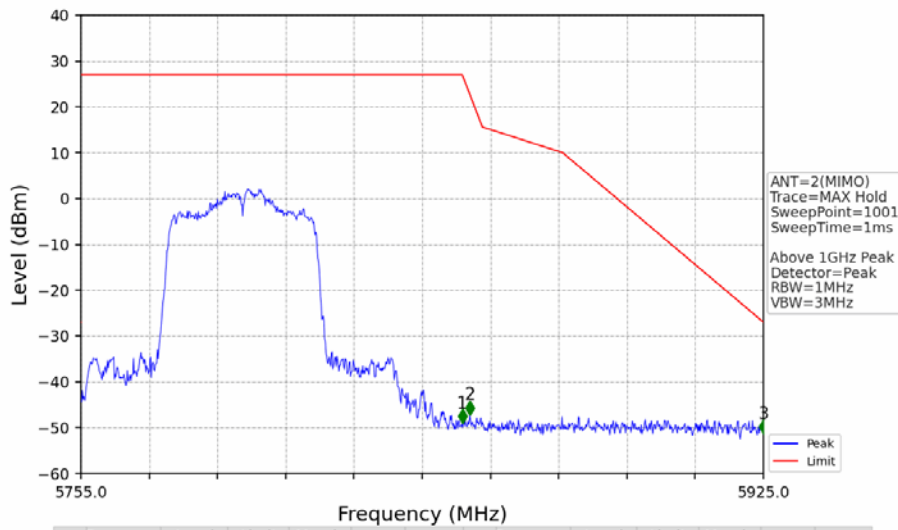

802.11ac(VHT40)_HCH_5795MHz_Ant1_NTNV

No	Frequency (MHz)	Level (dBm)	Limit (dBm)	Margin (dB)	Status	Remark	No	Frequency (MHz)	Level (dBm)	Limit (dBm)	Margin (dB)	Status	Remark
1	5850.000	-45.92	27.00	70.21	Pass	Peak	3	5925.000	-49.67	-27.00	19.96	Pass	Peak
2	5852.240	-41.09	21.89	60.27	Pass	Peak							

802.11ac(VHT40)_HCH_5795MHz_Ant2_NTNV

No	Frequency (MHz)	Level (dBm)	Limit (dBm)	Margin (dB)	Status	Remark	No	Frequency (MHz)	Level (dBm)	Limit (dBm)	Margin (dB)	Status	Remark
1	5850.000	-49.14	27.00	73.43	Pass	Peak	3	5925.000	-51.41	-27.00	21.70	Pass	Peak
2	5851.900	-47.24	22.67	67.20	Pass	Peak							

802.11ac(VHT40)_HCH_5795MHz_MIMO_NTNV

No	Frequency (MHz)	Level (dBm)	Limit (dBm)	Margin (dB)	Status	Remark	No	Frequency (MHz)	Level (dBm)	Limit (dBm)	Margin (dB)	Status	Remark
1	20527.05	-38.54	-21.20	14.63	Pass	Peak	7	20527.05	-50.85	-41.20	6.94	Pass	AVG
2	21700.9	-37.72	-27.00	8.01	Pass	Peak	8	21700.9	/	-27.00	/	/	AVG
3	23604.05	-37.51	-21.20	13.60	Pass	Peak	9	23604.05	-49.38	-41.20	5.47	Pass	AVG
4	24392.85	-36.49	-27.00	6.78	Pass	Peak	10	24392.85	/	-27.00	/	/	AVG
5	25266.65	-35.08	-27.00	5.37	Pass	Peak	11	25266.65	/	-27.00	/	/	AVG
6	26415.85	-37.24	-27.00	7.53	Pass	Peak	12	26415.85	/	-27.00	/	/	AVG