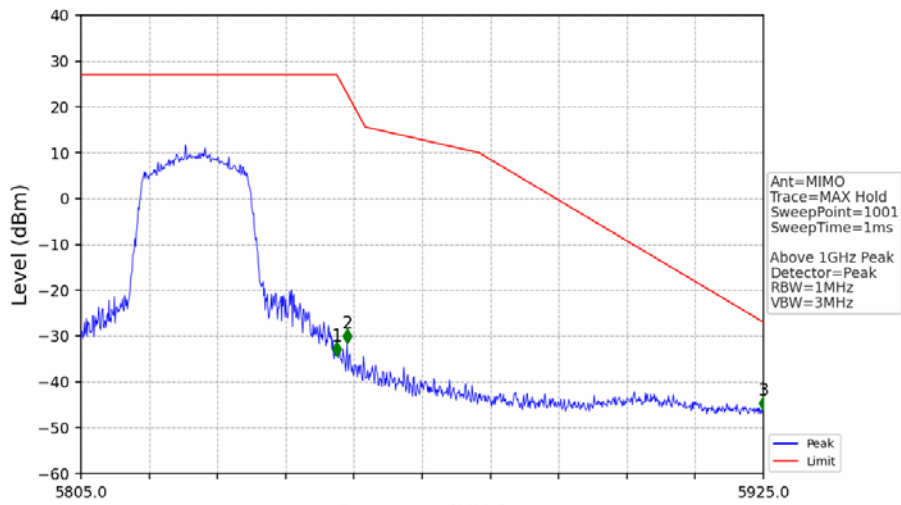

802.11ax(HEW20)_HCH_5825MHz_RU242_Left_MIMO_NTNV

No	Frequency (MHz)	Level (dBm)	Limit (dBm)	Margin (dB)	Status	Remark	No	Frequency (MHz)	Level (dBm)	Limit (dBm)	Margin (dB)	Status	Remark
1	5850.000	-34.43	27.00	58.72	Pass	Peak	3	5925.000	-46.25	-27.00	16.54	Pass	Peak
2	5851.800	-31.68	22.90	51.86	Pass	Peak