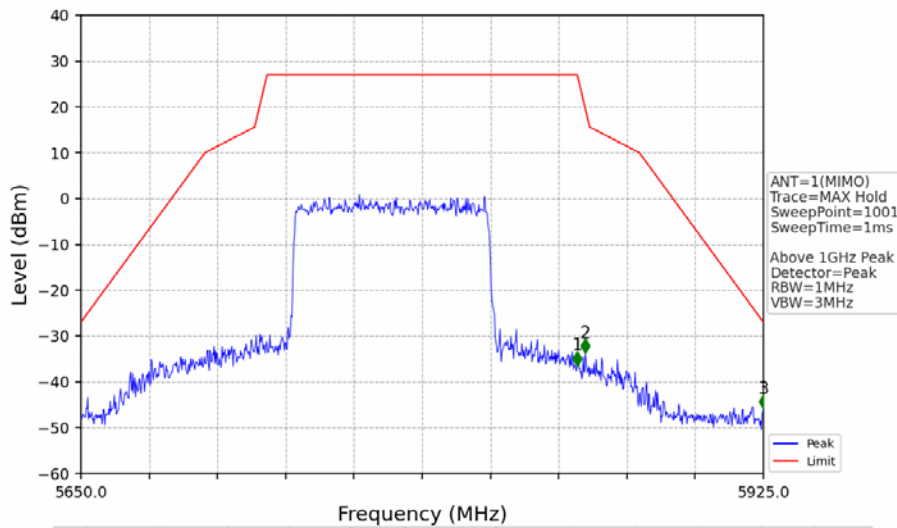

802.11ax(HEW80)_MCH_5775MHz_RU996_Left_Ant1_NTNV

No	Frequency (MHz)	Level (dBm)	Limit (dBm)	Margin (dB)	Status	Remark	No	Frequency (MHz)	Level (dBm)	Limit (dBm)	Margin (dB)	Status	Remark
1	5850.000	-36.47	27.00	60.76	Pass	AVG	3	5925.000	-45.92	-27.00	16.21	Pass	AVG
2	5853.225	-33.69	19.65	50.62	Pass	AVG