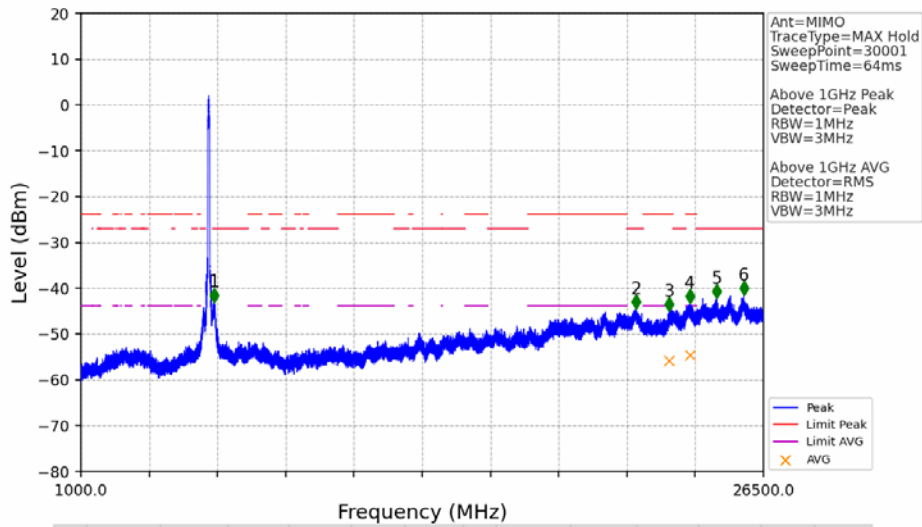

802.11ac(VHT80)_MCH_5775MHz_Ant1_NTNV

No	Frequency (MHz)	Level (dBm)	Limit (dBm)	Margin (dB)	Status	Remark	No	Frequency (MHz)	Level (dBm)	Limit (dBm)	Margin (dB)	Status	Remark
1	5850.000	-41.36	27.00	65.65	Pass	AVG	3	5925.000	-48.12	-27.00	18.41	Pass	AVG
2	5851.850	-37.50	22.78	57.58	Pass	AVG							

802.11ac(VHT80)_MCH_5775MHz_Ant2_NTNV

No	Frequency (MHz)	Level (dBm)	Limit (dBm)	Margin (dB)	Status	Remark	No	Frequency (MHz)	Level (dBm)	Limit (dBm)	Margin (dB)	Status	Remark
1	5650.000	-52.09	-27.00	22.38	Pass	Peak	3	5725.000	-42.96	27.00	67.25	Pass	Peak
2	5719.850	-39.58	15.56	52.42	Pass	Peak							

802.11ac(VHT80)_MCH_5775MHz_Ant2_NTNV

No	Frequency (MHz)	Level (dBm)	Limit (dBm)	Margin (dB)	Status	Remark	No	Frequency (MHz)	Level (dBm)	Limit (dBm)	Margin (dB)	Status	Remark
1	5850.000	-48.77	27.00	73.06	Pass	AVG	3	5925.000	-50.02	-27.00	20.30	Pass	AVG
2	5872.750	-44.98	10.63	52.90	Pass	AVG							

802.11ac(VHT80)_MCH_5775MHz_MIMO_NTNV

No	Frequency (MHz)	Level (dBm)	Limit (dBm)	Margin (dB)	Status	Remark	No	Frequency (MHz)	Level (dBm)	Limit (dBm)	Margin (dB)	Status	Remark
1	5969.95	-43.05	-27.00	13.34	Pass	Peak	7	5969.95	/	-27.00	/	/	AVG
2	21735.75	-44.55	-27.00	14.84	Pass	Peak	8	21735.75	/	-27.00	/	/	AVG
3	22979.3	-45.04	-21.20	21.13	Pass	Peak	9	22979.3	-55.92	-41.20	12.01	Pass	AVG
4	23751.95	-43.29	-21.20	19.38	Pass	Peak	10	23751.95	-54.55	-41.20	10.64	Pass	AVG
5	24755.8	-42.23	-27.00	12.52	Pass	Peak	11	24755.8	/	-27.00	/	/	AVG
6	25765.6	-41.63	-27.00	11.92	Pass	Peak	12	25765.6	/	-27.00	/	/	AVG