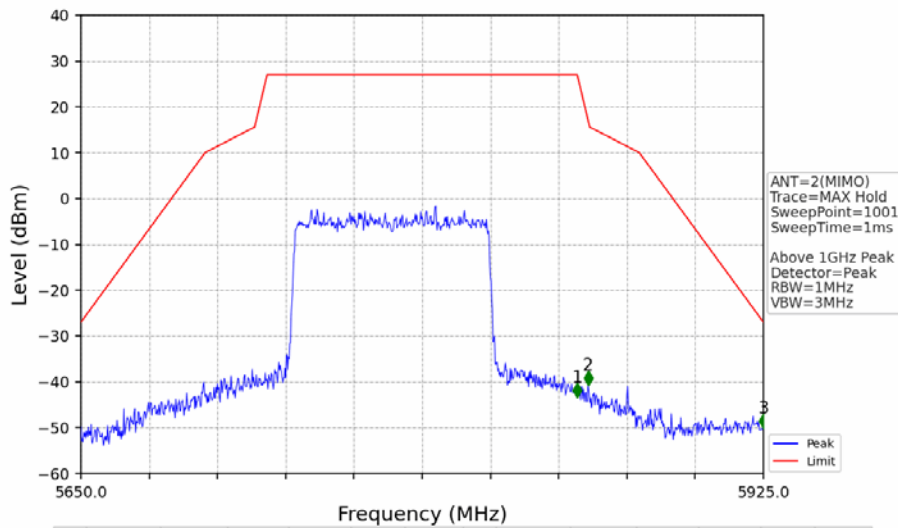

802.11ax(HEW80)_MCH_5775MHz_RU996_Left_Ant2_NTNV

No	Frequency (MHz)	Level (dBm)	Limit (dBm)	Margin (dB)	Status	Remark	No	Frequency (MHz)	Level (dBm)	Limit (dBm)	Margin (dB)	Status	Remark
1	5850.000	-43.43	27.00	67.72	Pass	AVG	3	5925.000	-50.08	-27.00	20.37	Pass	AVG
2	5854.325	-40.81	17.14	55.24	Pass	AVG