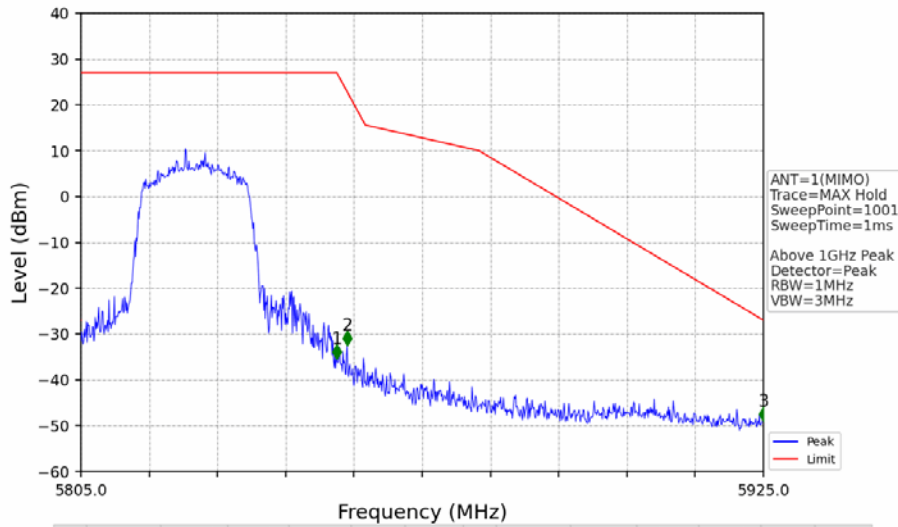

802.11ax(HEW20)_LCH_5745MHz_RU242_Left_MIMO_NTNV

No	Frequency (MHz)	Level (dBm)	Limit (dBm)	Margin (dB)	Status	Remark	No	Frequency (MHz)	Level (dBm)	Limit (dBm)	Margin (dB)	Status	Remark
1	20571.25	-34.95	-21.20	11.04	Pass	Peak	7	20571.25	-47.66	-41.20	3.75	Pass	AVG
2	21774	-33.55	-27.00	3.84	Pass	Peak	8	21774	/	-27.00	/	/	AVG
3	23052.4	-34.31	-21.20	10.40	Pass	Peak	9	23052.4	-46.78	-41.20	2.87	Pass	AVG
4	24215.2	-33.05	-27.00	3.34	Pass	Peak	10	24215.2	/	-27.00	/	/	AVG
5	24999.75	-33.75	-27.00	4.04	Pass	Peak	11	24999.75	/	-27.00	/	/	AVG
6	25802.15	-31.50	-27.00	1.79	Pass	Peak	12	25802.15	/	-27.00	/	/	AVG

802.11ax(HEW20)_LCH_5745MHz_RU242_Left_MIMO_NTNV

No	Frequency (MHz)	Level (dBm)	Limit (dBm)	Margin (dB)	Status	Remark	No	Frequency (MHz)	Level (dBm)	Limit (dBm)	Margin (dB)	Status	Remark
1	5650.000	-44.47	-27.00	14.76	Pass	Peak	3	5725.000	-31.20	27.00	55.49	Pass	Peak
2	5724.520	-27.20	25.91	50.40	Pass	Peak							

802.11ax(HEW20)_MCH_5785MHz_RU242_Left_MIMO_NTNV

No	Frequency (MHz)	Level (dBm)	Limit (dBm)	Margin (dB)	Status	Remark	No	Frequency (MHz)	Level (dBm)	Limit (dBm)	Margin (dB)	Status	Remark
1	20539.8	-34.97	-21.20	11.06	Pass	Peak	7	20539.8	-47.79	-41.20	3.88	Pass	AVG
2	21773.15	-34.40	-27.00	4.69	Pass	Peak	8	21773.15	/	-27.00	/	/	AVG
3	23072.8	-34.27	-21.20	10.36	Pass	Peak	9	23072.8	-46.79	-41.20	2.88	Pass	AVG
4	24220.3	-33.44	-27.00	3.73	Pass	Peak	10	24220.3	/	-27.00	/	/	AVG
5	25243.7	-32.25	-27.00	2.54	Pass	Peak	11	25243.7	/	-27.00	/	/	AVG
6	26493.2	-33.99	-27.00	4.28	Pass	Peak	12	26493.2	/	-27.00	/	/	AVG

802.11ax(HEW20)_HCH_5825MHz_RU242_Left_Ant1_NTNV

No	Frequency (MHz)	Level (dBm)	Limit (dBm)	Margin (dB)	Status	Remark	No	Frequency (MHz)	Level (dBm)	Limit (dBm)	Margin (dB)	Status	Remark
1	5850.000	-35.55	27.00	59.84	Pass	Peak	3	5925.000	-49.13	-27.00	19.42	Pass	Peak
2	5851.800	-32.55	22.90	52.73	Pass	Peak							