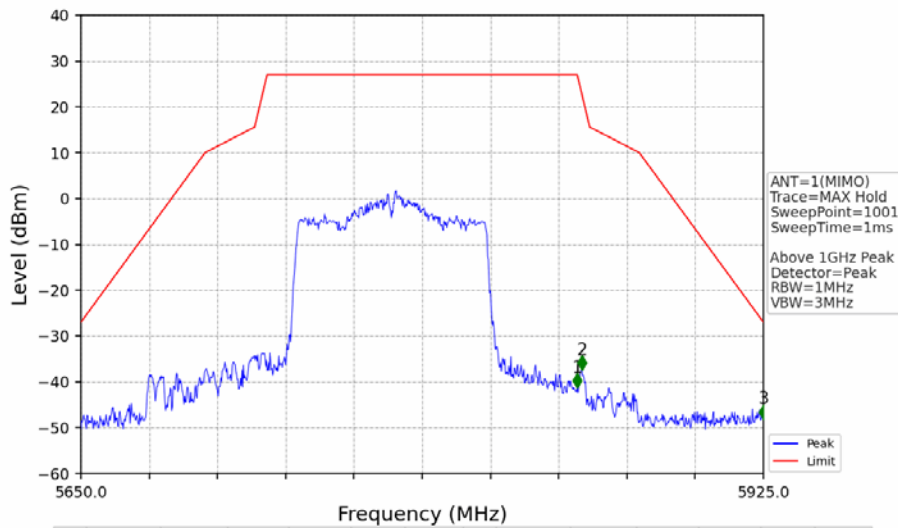

802.11ac(VHT80)_MCH_5775MHz_Ant1_NTNV

No	Frequency (MHz)	Level (dBm)	Limit (dBm)	Margin (dB)	Status	Remark	No	Frequency (MHz)	Level (dBm)	Limit (dBm)	Margin (dB)	Status	Remark
1	5850.000	-41.36	27.00	65.65	Pass	AVG	3	5925.000	-48.12	-27.00	18.41	Pass	AVG
2	5851.850	-37.50	22.78	57.58	Pass	AVG