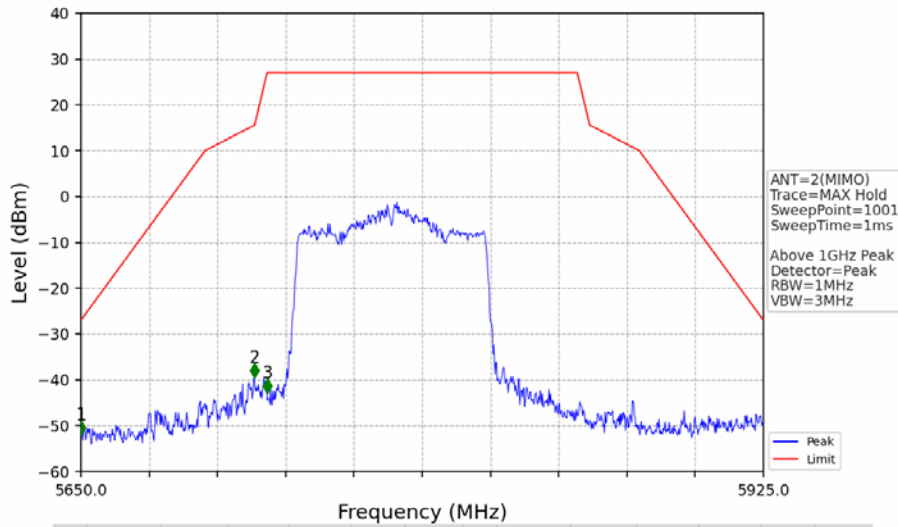

802.11ac(VHT40)_HCH_5795MHz_MIMO_NTNV

No	Frequency (MHz)	Level (dBm)	Limit (dBm)	Margin (dB)	Status	Remark	No	Frequency (MHz)	Level (dBm)	Limit (dBm)	Margin (dB)	Status	Remark
1	5850.000	-44.23	27.00	68.52	Pass	Peak	3	5925.000	-47.45	-27.00	17.73	Pass	Peak
2	5852.240	-40.53	21.89	59.71	Pass	Peak							

802.11ac(VHT80)_MCH_5775MHz_Ant1_NTNV

No	Frequency (MHz)	Level (dBm)	Limit (dBm)	Margin (dB)	Status	Remark	No	Frequency (MHz)	Level (dBm)	Limit (dBm)	Margin (dB)	Status	Remark
1	5650.000	-46.40	-27.00	16.69	Pass	Peak	3	5725.000	-37.54	27.00	61.83	Pass	Peak
2	5722.875	-33.35	22.16	52.80	Pass	Peak							

802.11ac(VHT80)_MCH_5775MHz_Ant1_NTNV

No	Frequency (MHz)	Level (dBm)	Limit (dBm)	Margin (dB)	Status	Remark	No	Frequency (MHz)	Level (dBm)	Limit (dBm)	Margin (dB)	Status	Remark
1	5850.000	-41.36	27.00	65.65	Pass	AVG	3	5925.000	-48.12	-27.00	18.41	Pass	AVG
2	5851.850	-37.50	22.78	57.58	Pass	AVG							

802.11ac(VHT80)_MCH_5775MHz_Ant2_NTNV

No	Frequency (MHz)	Level (dBm)	Limit (dBm)	Margin (dB)	Status	Remark	No	Frequency (MHz)	Level (dBm)	Limit (dBm)	Margin (dB)	Status	Remark
1	5650.000	-52.09	-27.00	22.38	Pass	Peak	3	5725.000	-42.96	27.00	67.25	Pass	Peak
2	5719.850	-39.58	15.56	52.42	Pass	Peak							