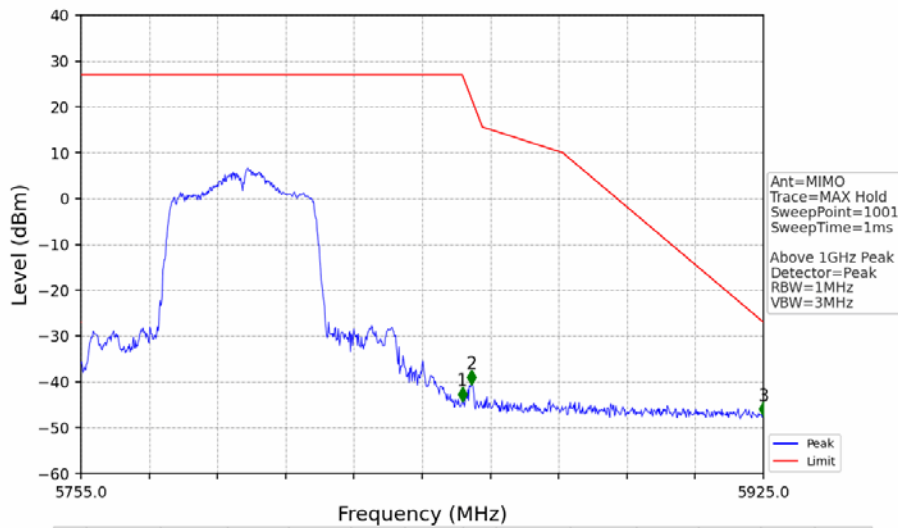

802.11ac(VHT40)_HCH_5795MHz_MIMO_NTNV

No	Frequency (MHz)	Level (dBm)	Limit (dBm)	Margin (dB)	Status	Remark	No	Frequency (MHz)	Level (dBm)	Limit (dBm)	Margin (dB)	Status	Remark
1	5850.000	-44.23	27.00	68.52	Pass	Peak	3	5925.000	-47.45	-27.00	17.73	Pass	Peak
2	5852.240	-40.53	21.89	59.71	Pass	Peak