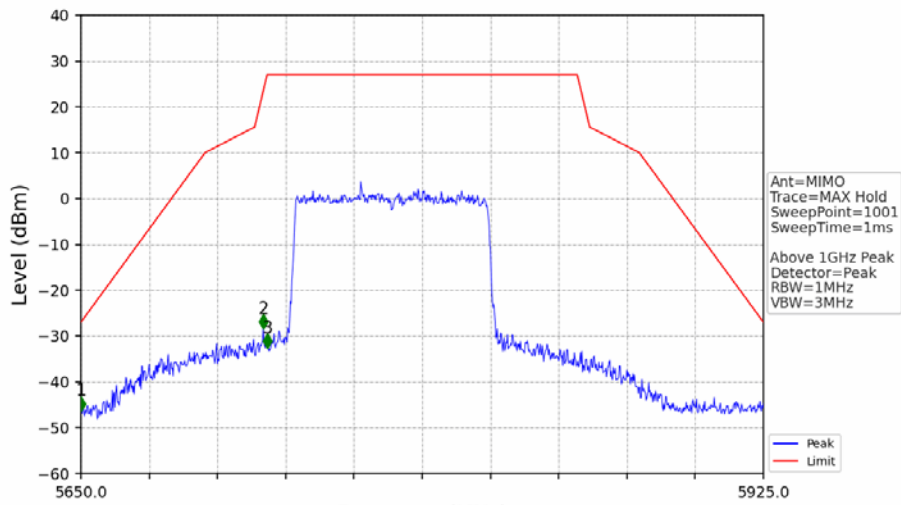

802.11ax(HEW80)_MCH_5775MHz_RU996_Left_MIMO_NTNV

No	Frequency (MHz)	Level (dBm)	Limit (dBm)	Margin (dB)	Status	Remark	No	Frequency (MHz)	Level (dBm)	Limit (dBm)	Margin (dB)	Status	Remark
1	5650.000	-46.36	-27.00	16.65	Pass	Peak	3	5725.000	-32.63	27.00	56.92	Pass	Peak
2	5723.425	-28.40	23.41	49.10	Pass	Peak