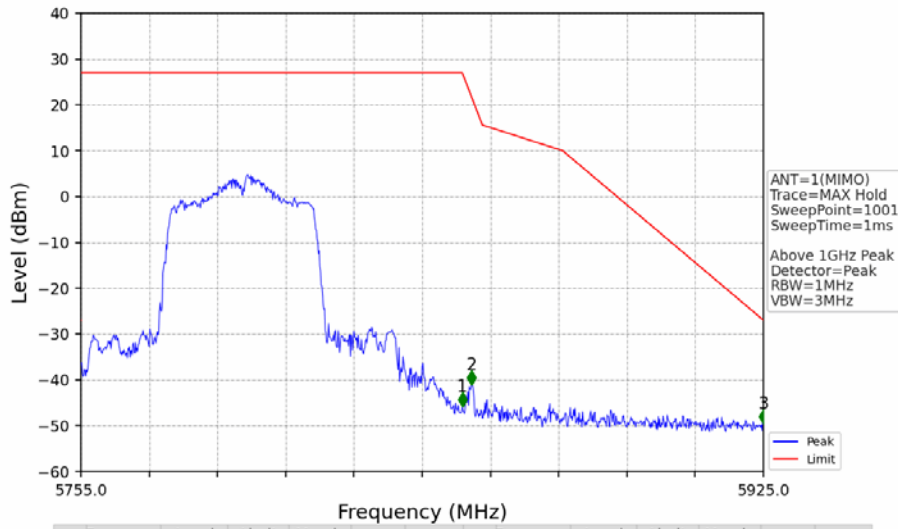

802.11ac(VHT40)_HCH_5795MHz_Ant1_NTNV

No	Frequency (MHz)	Level (dBm)	Limit (dBm)	Margin (dB)	Status	Remark	No	Frequency (MHz)	Level (dBm)	Limit (dBm)	Margin (dB)	Status	Remark
1	5850.000	-45.92	27.00	70.21	Pass	Peak	3	5925.000	-49.67	-27.00	19.96	Pass	Peak
2	5852.240	-41.09	21.89	60.27	Pass	Peak							

802.11ac(VHT40)_HCH_5795MHz_Ant2_NTNV

No	Frequency (MHz)	Level (dBm)	Limit (dBm)	Margin (dB)	Status	Remark	No	Frequency (MHz)	Level (dBm)	Limit (dBm)	Margin (dB)	Status	Remark
1	5850.000	-49.14	27.00	73.43	Pass	Peak	3	5925.000	-51.41	-27.00	21.70	Pass	Peak
2	5851.900	-47.24	22.67	67.20	Pass	Peak							

802.11ac(VHT40)_HCH_5795MHz_MIMO_NTNV

No	Frequency (MHz)	Level (dBm)	Limit (dBm)	Margin (dB)	Status	Remark	No	Frequency (MHz)	Level (dBm)	Limit (dBm)	Margin (dB)	Status	Remark
1	20527.05	-38.54	-21.20	14.63	Pass	Peak	7	20527.05	-50.85	-41.20	6.94	Pass	AVG
2	21700.9	-37.72	-27.00	8.01	Pass	Peak	8	21700.9	/	-27.00	/	/	AVG
3	23604.05	-37.51	-21.20	13.60	Pass	Peak	9	23604.05	-49.38	-41.20	5.47	Pass	AVG
4	24392.85	-36.49	-27.00	6.78	Pass	Peak	10	24392.85	/	-27.00	/	/	AVG
5	25266.65	-35.08	-27.00	5.37	Pass	Peak	11	25266.65	/	-27.00	/	/	AVG
6	26415.85	-37.24	-27.00	7.53	Pass	Peak	12	26415.85	/	-27.00	/	/	AVG