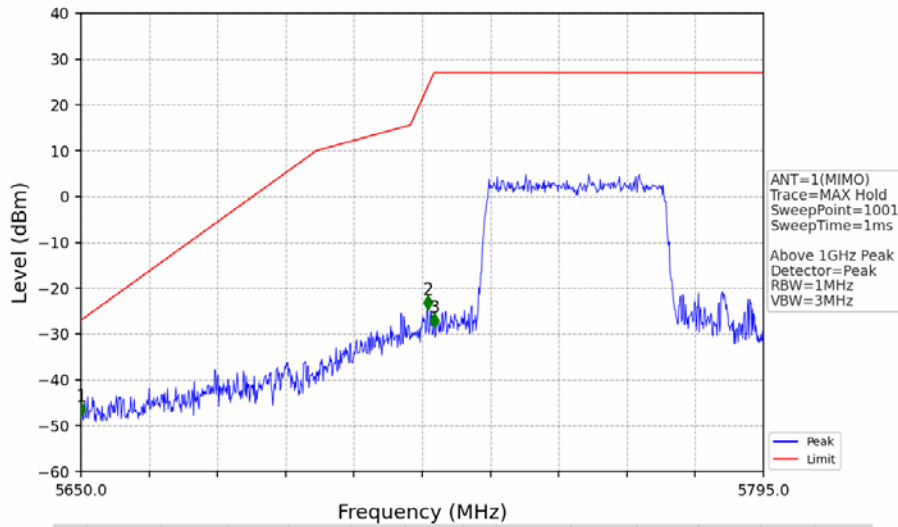

802.11ax(HEW40)_LCH_5755MHz_RU484_Left_Ant1_NTNV

No	Frequency (MHz)	Level (dBm)	Limit (dBm)	Margin (dB)	Status	Remark	No	Frequency (MHz)	Level (dBm)	Limit (dBm)	Margin (dB)	Status	Remark
1	5650.000	-48.00	-27.00	18.29	Pass	Peak	3	5725.000	-28.57	27.00	52.87	Pass	Peak
2	5723.660	-24.71	23.94	45.95	Pass	Peak