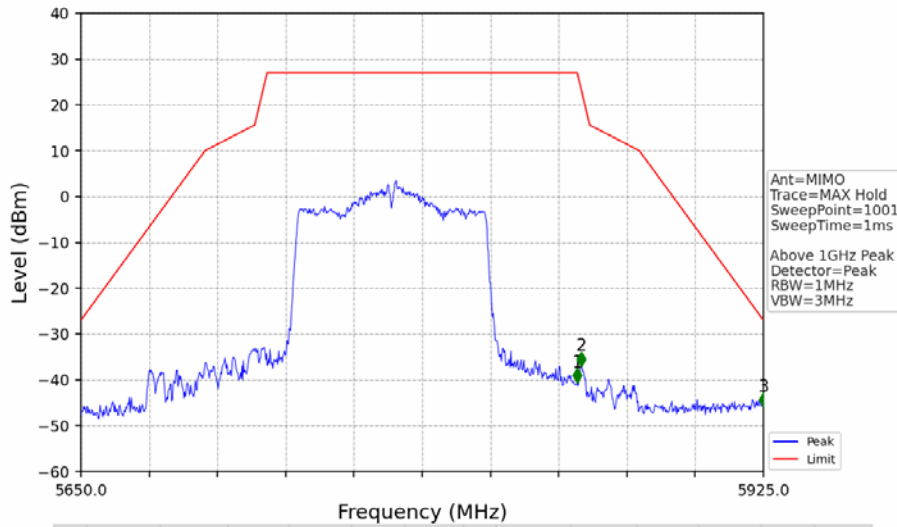

802.11ac(VHT80)_MCH_5775MHz_MIMO_NTNV

No	Frequency (MHz)	Level (dBm)	Limit (dBm)	Margin (dB)	Status	Remark	No	Frequency (MHz)	Level (dBm)	Limit (dBm)	Margin (dB)	Status	Remark
1	5850.000	-40.63	27.00	64.92	Pass	AVG	3	5925.000	-45.95	-27.00	16.24	Pass	AVG
2	5851.575	-36.99	23.41	57.69	Pass	AVG