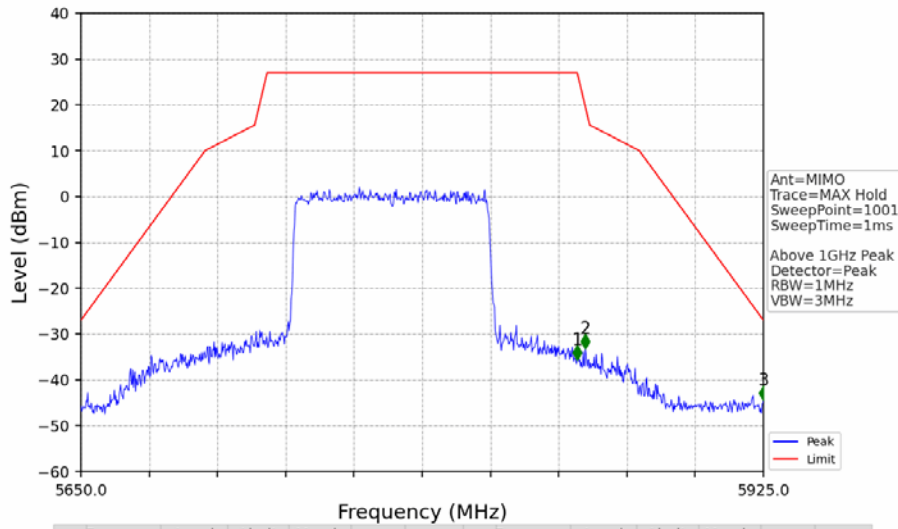

802.11ax(HEW80)_MCH_5775MHz_RU996_Left_MIMO_NTNV

No	Frequency (MHz)	Level (dBm)	Limit (dBm)	Margin (dB)	Status	Remark	No	Frequency (MHz)	Level (dBm)	Limit (dBm)	Margin (dB)	Status	Remark
1	5850.000	-35.67	27.00	59.96	Pass	AVG	3	5925.000	-44.51	-27.00	14.80	Pass	AVG
2	5853.225	-33.15	19.65	50.08	Pass	AVG