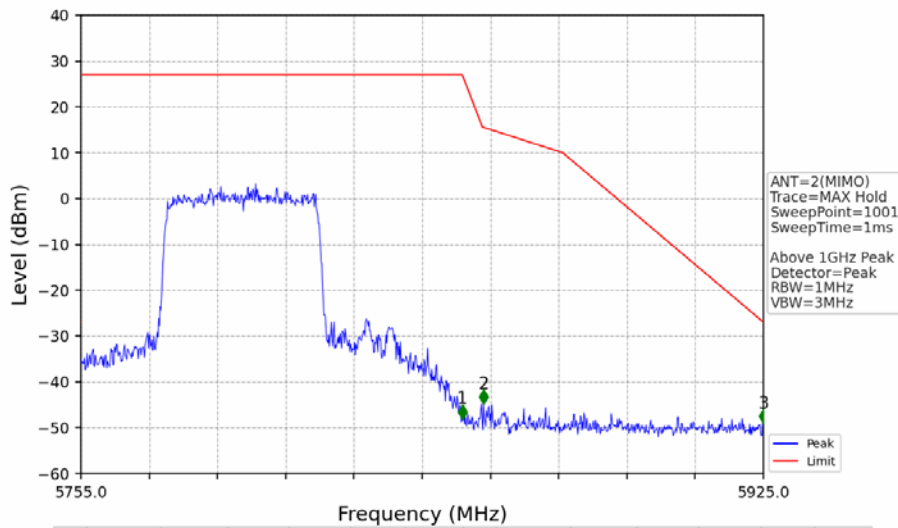

802.11ax(HEW40)_LCH_5755MHz_RU484_Left_MIMO_NTNV

No	Frequency (MHz)	Level (dBm)	Limit (dBm)	Margin (dB)	Status	Remark	No	Frequency (MHz)	Level (dBm)	Limit (dBm)	Margin (dB)	Status	Remark
1	20553.4	-38.44	-21.20	14.53	Pass	Peak	7	20553.4	-50.75	-41.20	6.84	Pass	AVG
2	21670.3	-37.92	-27.00	8.21	Pass	Peak	8	21670.3	/	-27.00	/	/	AVG
3	22913	-39.69	-21.20	15.78	Pass	Peak	9	22913	-50.77	-41.20	6.86	Pass	AVG
4	23704.35	-35.97	-21.20	12.06	Pass	Peak	10	23704.35	-48.40	-41.20	4.49	Pass	AVG
5	24748.15	-36.45	-27.00	6.74	Pass	Peak	11	24748.15	/	-27.00	/	/	AVG
6	25789.4	-35.79	-27.00	6.08	Pass	Peak	12	25789.4	/	-27.00	/	/	AVG

802.11ax(HEW40)_LCH_5755MHz_RU484_Left_MIMO_NTNV

No	Frequency (MHz)	Level (dBm)	Limit (dBm)	Margin (dB)	Status	Remark	No	Frequency (MHz)	Level (dBm)	Limit (dBm)	Margin (dB)	Status	Remark
1	5650.000	-46.28	-27.00	16.57	Pass	Peak	3	5725.000	-27.94	27.00	52.23	Pass	Peak
2	5723.660	-24.33	23.94	45.56	Pass	Peak							

802.11ax(HEW40)_HCH_5795MHz_RU484_Left_Ant1_NTNV

No	Frequency (MHz)	Level (dBm)	Limit (dBm)	Margin (dB)	Status	Remark	No	Frequency (MHz)	Level (dBm)	Limit (dBm)	Margin (dB)	Status	Remark
1	5850.000	-40.00	27.00	64.29	Pass	Peak	3	5925.000	-50.71	-27.00	21.00	Pass	Peak
2	5850.370	-39.85	26.16	63.30	Pass	Peak							

802.11ax(HEW40)_HCH_5795MHz_RU484_Left_Ant2_NTNV

No	Frequency (MHz)	Level (dBm)	Limit (dBm)	Margin (dB)	Status	Remark	No	Frequency (MHz)	Level (dBm)	Limit (dBm)	Margin (dB)	Status	Remark
1	5850.000	-48.12	27.00	72.41	Pass	Peak	3	5925.000	-49.02	-27.00	19.30	Pass	Peak
2	5855.300	-44.81	15.52	57.62	Pass	Peak							