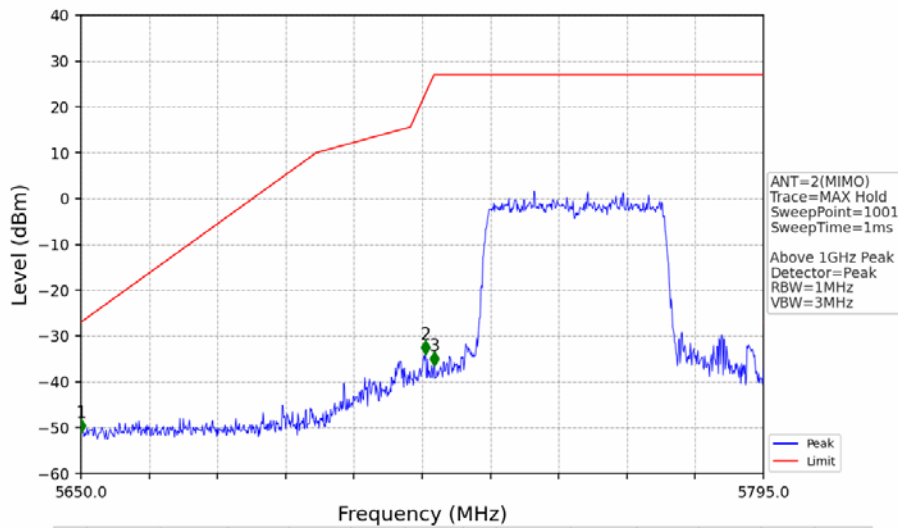

802.11ax(HEW40)_LCH_5755MHz_RU484_Left_Ant2_NTNV

No	Frequency (MHz)	Level (dBm)	Limit (dBm)	Margin (dB)	Status	Remark	No	Frequency (MHz)	Level (dBm)	Limit (dBm)	Margin (dB)	Status	Remark
1	5650.000	-51.15	-27.00	21.44	Pass	Peak	3	5725.000	-36.58	27.00	60.87	Pass	Peak
2	5723.225	-34.04	22.95	54.28	Pass	Peak