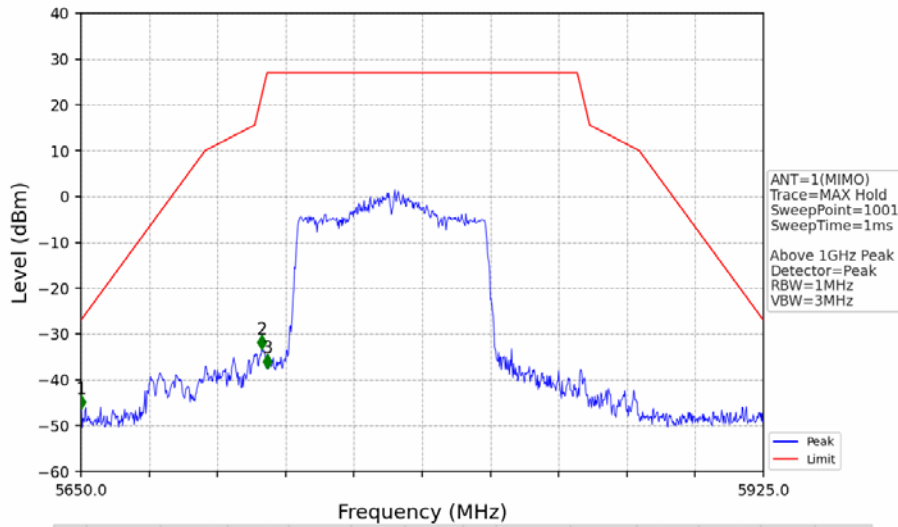

802.11ac(VHT80)_MCH_5775MHz_Ant1_NTNV

No	Frequency (MHz)	Level (dBm)	Limit (dBm)	Margin (dB)	Status	Remark	No	Frequency (MHz)	Level (dBm)	Limit (dBm)	Margin (dB)	Status	Remark
1	5650.000	-46.40	-27.00	16.69	Pass	Peak	3	5725.000	-37.54	27.00	61.83	Pass	Peak
2	5722.875	-33.35	22.16	52.80	Pass	Peak