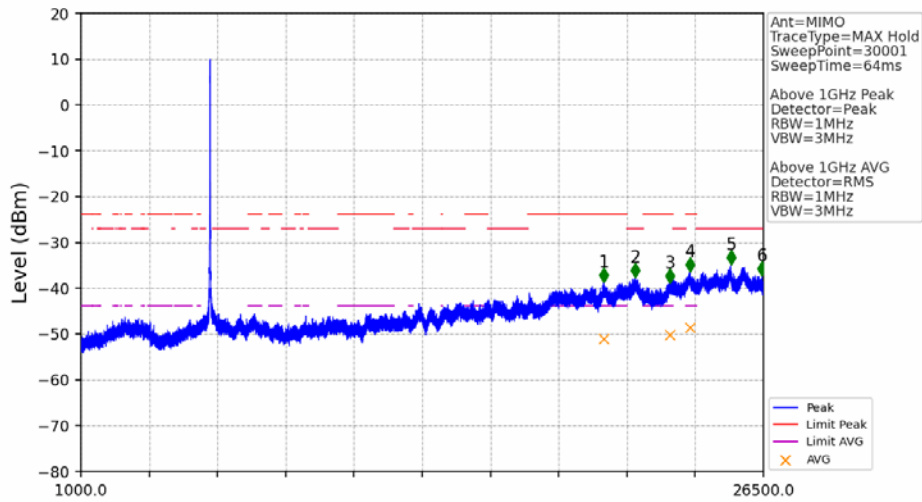

802.11ax(HEW20)_HCH_5825MHz_RU242_Left_MIMO_NTNV

No	Frequency (MHz)	Level (dBm)	Limit (dBm)	Margin (dB)	Status	Remark	No	Frequency (MHz)	Level (dBm)	Limit (dBm)	Margin (dB)	Status	Remark
1	20531.3	-38.76	-21.20	14.85	Pass	Peak	7	20531.3	-50.99	-41.20	7.08	Pass	AVG
2	21698.35	-37.73	-27.00	8.02	Pass	Peak	8	21698.35	/	-27.00	/	/	AVG
3	22992.05	-38.88	-21.20	14.97	Pass	Peak	9	22992.05	-50.17	-41.20	6.26	Pass	AVG
4	23761.3	-36.42	-21.20	12.52	Pass	Peak	10	23761.3	-48.67	-41.20	4.76	Pass	AVG
5	25280.25	-34.84	-27.00	5.13	Pass	Peak	11	25280.25	/	-27.00	/	/	AVG
6	26447.3	-37.27	-27.00	7.55	Pass	Peak	12	26447.3	/	-27.00	/	/	AVG