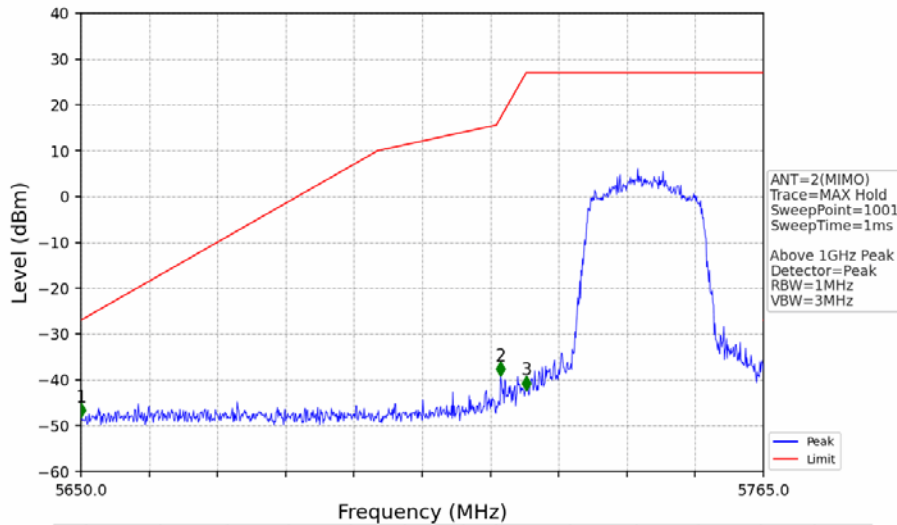

802.11ac(VHT80)_MCH_5775MHz_MIMO_NTNV

No	Frequency (MHz)	Level (dBm)	Limit (dBm)	Margin (dB)	Status	Remark	No	Frequency (MHz)	Level (dBm)	Limit (dBm)	Margin (dB)	Status	Remark
1	5850.000	-40.63	27.00	64.92	Pass	AVG	3	5925.000	-45.95	-27.00	16.24	Pass	AVG
2	5851.575	-36.99	23.41	57.69	Pass	AVG							

802.11ax(HEW20)_LCH_5745MHz_RU242_Left_Ant1_NTNV

No	Frequency (MHz)	Level (dBm)	Limit (dBm)	Margin (dB)	Status	Remark	No	Frequency (MHz)	Level (dBm)	Limit (dBm)	Margin (dB)	Status	Remark
1	5650.000	-46.83	-27.00	17.11	Pass	Peak	3	5725.000	-31.55	27.00	55.84	Pass	Peak
2	5724.520	-27.35	25.91	50.54	Pass	Peak							

802.11ax(HEW20)_LCH_5745MHz_RU242_Left_Ant2_NTNV

No	Frequency (MHz)	Level (dBm)	Limit (dBm)	Margin (dB)	Status	Remark	No	Frequency (MHz)	Level (dBm)	Limit (dBm)	Margin (dB)	Status	Remark
1	5650.000	-48.26	-27.00	18.55	Pass	Peak	3	5725.000	-42.30	27.00	66.59	Pass	Peak
2	5720.725	-39.25	17.25	53.79	Pass	Peak							