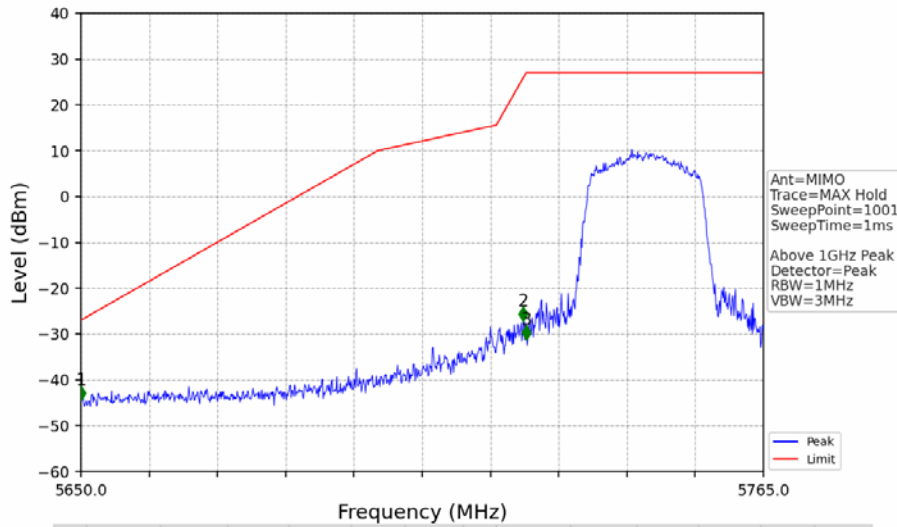

802.11ax(HEW20)_LCH_5745MHz_RU242_Left_MIMO_NTNV

No	Frequency (MHz)	Level (dBm)	Limit (dBm)	Margin (dB)	Status	Remark	No	Frequency (MHz)	Level (dBm)	Limit (dBm)	Margin (dB)	Status	Remark
1	5650.000	-44.47	-27.00	14.76	Pass	Peak	3	5725.000	-31.20	27.00	55.49	Pass	Peak
2	5724.520	-27.20	25.91	50.40	Pass	Peak