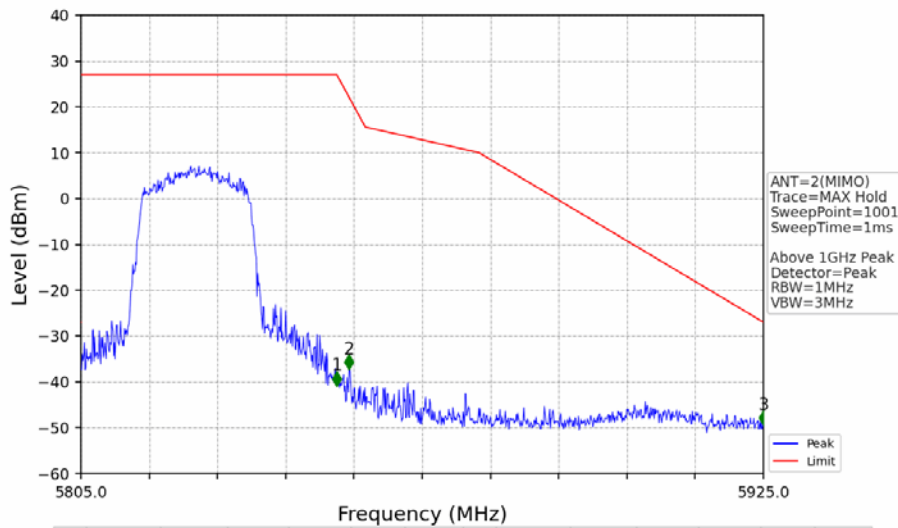

802.11ax(HEW20)_HCH_5825MHz_RU242_Left_Ant2_NTNV

No	Frequency (MHz)	Level (dBm)	Limit (dBm)	Margin (dB)	Status	Remark	No	Frequency (MHz)	Level (dBm)	Limit (dBm)	Margin (dB)	Status	Remark
1	5850.000	-40.87	27.00	65.16	Pass	Peak	3	5925.000	-49.39	-27.00	19.68	Pass	Peak
2	5852.160	-37.26	22.08	56.63	Pass	Peak