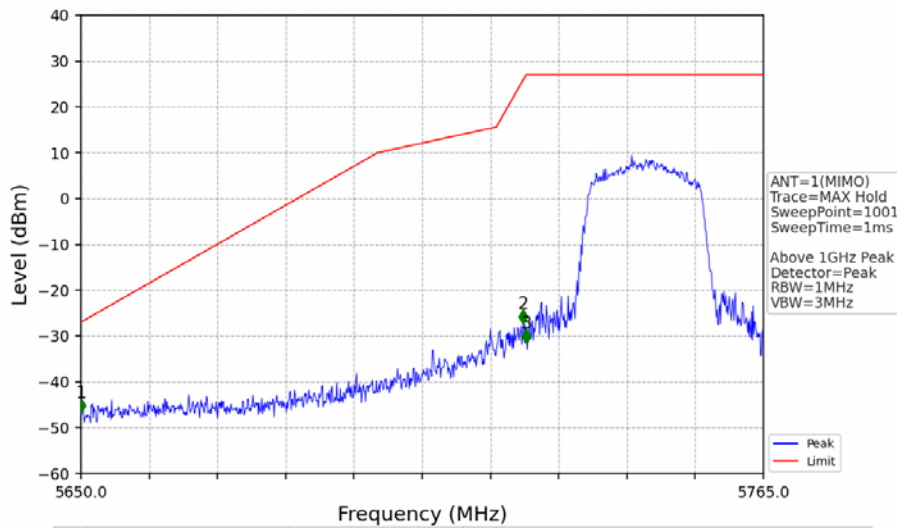

802.11ac(VHT80)_MCH_5775MHz_MIMO_NTNV

No	Frequency (MHz)	Level (dBm)	Limit (dBm)	Margin (dB)	Status	Remark	No	Frequency (MHz)	Level (dBm)	Limit (dBm)	Margin (dB)	Status	Remark
1	5969.95	-43.05	-27.00	13.34	Pass	Peak	7	5969.95	/	-27.00	/	/	AVG
2	21735.75	-44.55	-27.00	14.84	Pass	Peak	8	21735.75	/	-27.00	/	/	AVG
3	22979.3	-45.04	-21.20	21.13	Pass	Peak	9	22979.3	-55.92	-41.20	12.01	Pass	AVG
4	23751.95	-43.29	-21.20	19.38	Pass	Peak	10	23751.95	-54.55	-41.20	10.64	Pass	AVG
5	24755.8	-42.23	-27.00	12.52	Pass	Peak	11	24755.8	/	-27.00	/	/	AVG
6	25765.6	-41.63	-27.00	11.92	Pass	Peak	12	25765.6	/	-27.00	/	/	AVG

802.11ac(VHT80)_MCH_5775MHz_MIMO_NTNV

No	Frequency (MHz)	Level (dBm)	Limit (dBm)	Margin (dB)	Status	Remark	No	Frequency (MHz)	Level (dBm)	Limit (dBm)	Margin (dB)	Status	Remark
1	5650.000	-45.36	-27.00	15.65	Pass	Peak	3	5725.000	-36.44	-27.00	60.73	Pass	Peak
2	5723.700	-32.58	24.04	53.91	Pass	Peak							

802.11ac(VHT80)_MCH_5775MHz_MIMO_NTNV

No	Frequency (MHz)	Level (dBm)	Limit (dBm)	Margin (dB)	Status	Remark	No	Frequency (MHz)	Level (dBm)	Limit (dBm)	Margin (dB)	Status	Remark
1	5850.000	-40.63	27.00	64.92	Pass	AVG	3	5925.000	-45.95	-27.00	16.24	Pass	AVG
2	5851.575	-36.99	23.41	57.69	Pass	AVG							

802.11ax(HEW20)_LCH_5745MHz_RU242_Left_Ant1_NTNV

No	Frequency (MHz)	Level (dBm)	Limit (dBm)	Margin (dB)	Status	Remark	No	Frequency (MHz)	Level (dBm)	Limit (dBm)	Margin (dB)	Status	Remark
1	5650.000	-46.83	-27.00	17.11	Pass	Peak	3	5725.000	-31.55	27.00	55.84	Pass	Peak
2	5724.520	-27.35	25.91	50.54	Pass	Peak							