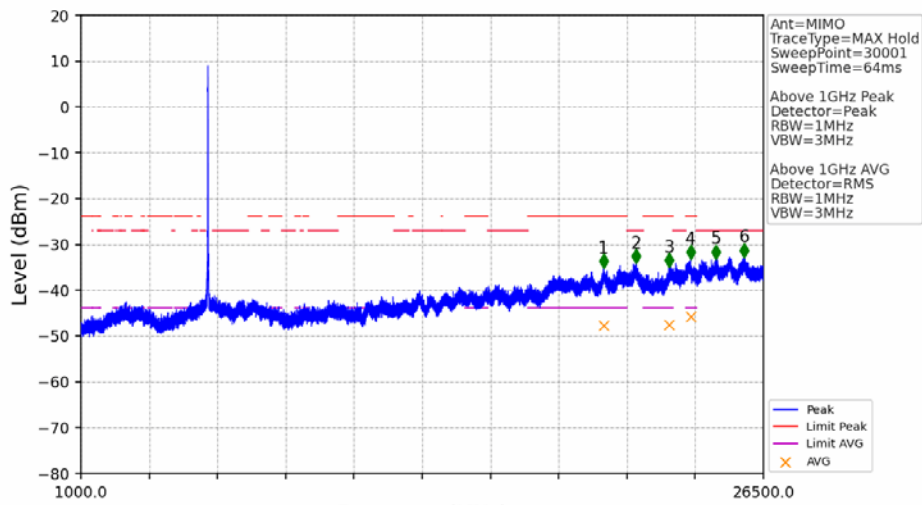

802.11ac(VHT20)_LCH_5745MHz_MIMO_NTNV

No	Frequency (MHz)	Level (dBm)	Limit (dBm)	Margin (dB)	Status	Remark	No	Frequency (MHz)	Level (dBm)	Limit (dBm)	Margin (dB)	Status	Remark
1	20518.55	-35.25	-21.20	11.34	Pass	Peak	7	20518.55	-47.79	-41.20	3.88	Pass	AVG
2	21748.5	-34.16	-27.00	4.45	Pass	Peak	8	21748.5	/	-27.00	/	/	AVG
3	22967.4	-35.00	-21.20	11.09	Pass	Peak	9	22967.4	-47.54	-41.20	3.63	Pass	AVG
4	23778.3	-33.33	-21.20	9.42	Pass	Peak	10	23778.3	-45.70	-41.20	1.79	Pass	AVG
5	24726.05	-33.18	-27.00	3.47	Pass	Peak	11	24726.05	/	-27.00	/	/	AVG
6	25768.15	-32.84	-27.00	3.13	Pass	Peak	12	25768.15	/	-27.00	/	/	AVG