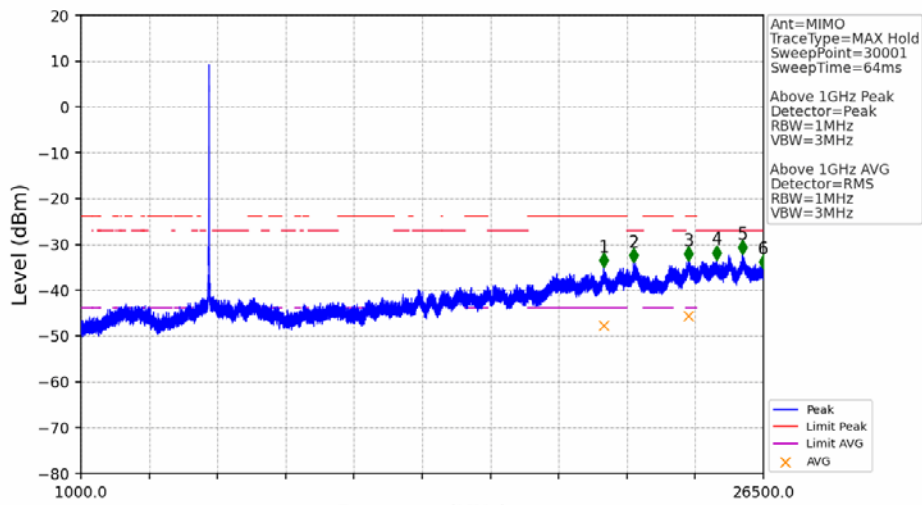

802.11ac(VHT20)_MCH_5785MHz_MIMO_NTNV

No	Frequency (MHz)	Level (dBm)	Limit (dBm)	Margin (dB)	Status	Remark	No	Frequency (MHz)	Level (dBm)	Limit (dBm)	Margin (dB)	Status	Remark
1	20537.25	-35.04	-21.20	11.13	Pass	Peak	7	20537.25	-47.69	-41.20	3.79	Pass	AVG
2	21637.15	-33.95	-27.00	4.24	Pass	Peak	8	21637.15	/	-27.00	/	/	AVG
3	23704.35	-33.69	-21.20	9.78	Pass	Peak	9	23704.35	-45.64	-41.20	1.73	Pass	AVG
4	24759.2	-33.37	-27.00	3.66	Pass	Peak	10	24759.2	/	-27.00	/	/	AVG
5	25718	-32.25	-27.00	2.54	Pass	Peak	11	25718	/	-27.00	/	/	AVG
6	26488.95	-35.34	-27.00	5.63	Pass	Peak	12	26488.95	/	-27.00	/	/	AVG