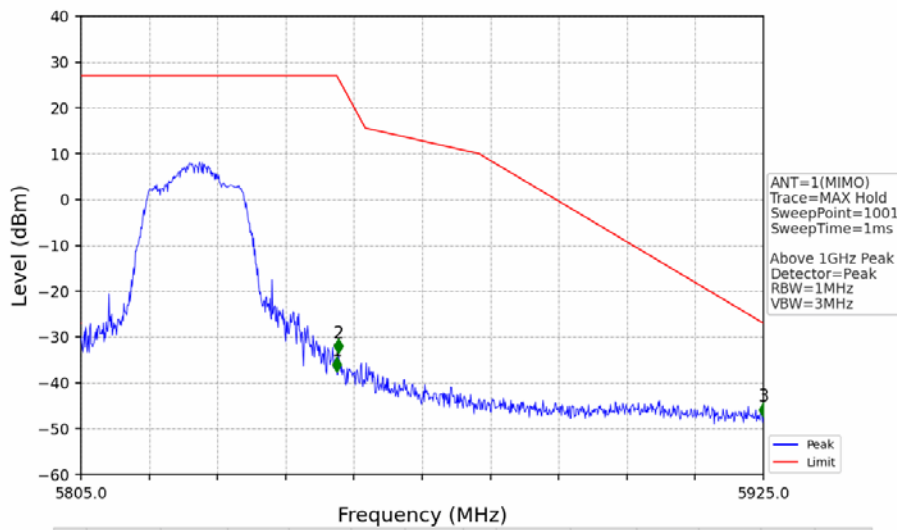

802.11n(HT20)_HCH_5825MHz_Ant1_NTNV

No	Frequency (MHz)	Level (dBm)	Limit (dBm)	Margin (dB)	Status	Remark	No	Frequency (MHz)	Level (dBm)	Limit (dBm)	Margin (dB)	Status	Remark
1	5850.000	-37.51	27.00	61.80	Pass	Peak	3	5925.000	-47.40	-27.00	17.69	Pass	Peak
2	5850.240	-33.50	26.45	57.24	Pass	Peak