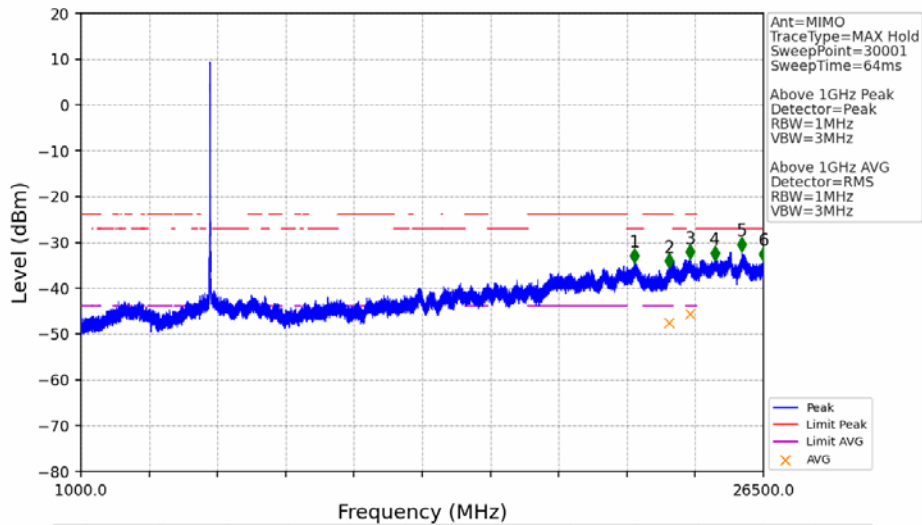

802.11ac(VHT20)_HCH_5825MHz_MIMO_NTNV

No	Frequency (MHz)	Level (dBm)	Limit (dBm)	Margin (dB)	Status	Remark	No	Frequency (MHz)	Level (dBm)	Limit (dBm)	Margin (dB)	Status	Remark
1	21688.15	-34.43	-27.00	4.72	Pass	Peak	7	21688.15	/	-27.00	/	/	AVG
2	22970.8	-35.54	-21.20	11.63	Pass	Peak	8	22970.8	-47.48	-41.20	3.56	Pass	AVG
3	23749.4	-33.58	-21.20	9.67	Pass	Peak	9	23749.4	-45.57	-41.20	1.66	Pass	AVG
4	24693.75	-33.89	-27.00	4.18	Pass	Peak	10	24693.75	/	-27.00	/	/	AVG
5	25700.15	-31.96	-27.00	2.25	Pass	Peak	11	25700.15	/	-27.00	/	/	AVG
6	26496.6	-34.06	-27.00	4.35	Pass	Peak	12	26496.6	/	-27.00	/	/	AVG