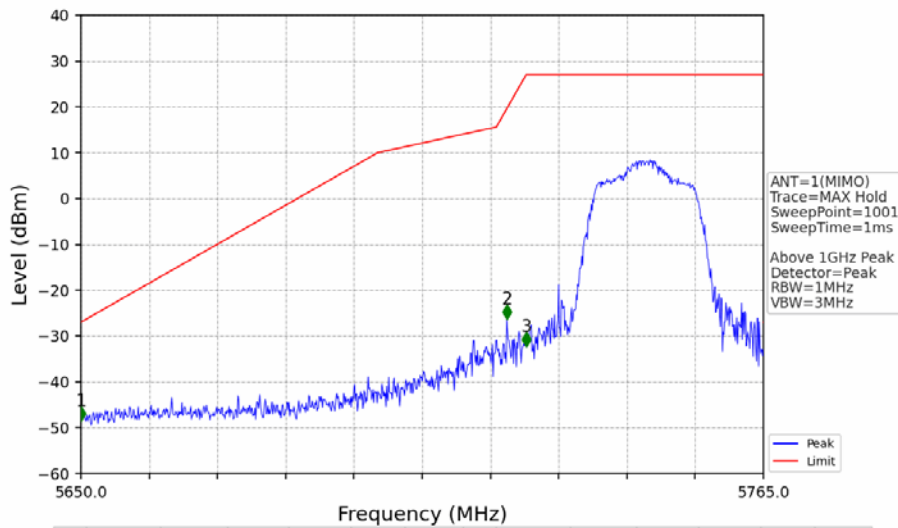

802.11ac(VHT20)_LCH_5745MHz_Ant1_NTNV

No	Frequency (MHz)	Level (dBm)	Limit (dBm)	Margin (dB)	Status	Remark	No	Frequency (MHz)	Level (dBm)	Limit (dBm)	Margin (dB)	Status	Remark
1	5650.000	-48.60	-27.00	18.89	Pass	Peak	3	5725.000	-32.36	27.00	56.65	Pass	Peak
2	5721.760	-26.30	19.61	43.20	Pass	Peak