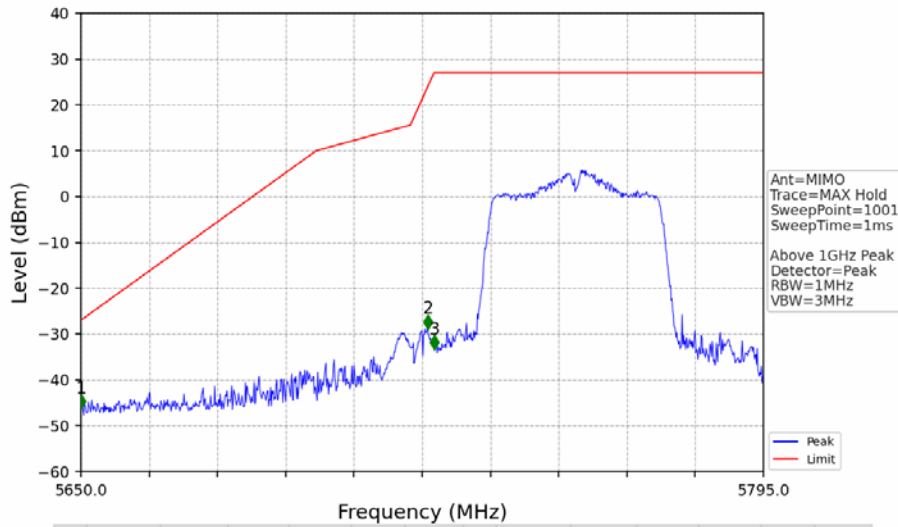

802.11n(HT40)_LCH_5755MHz_MIMO_NTNV

No	Frequency (MHz)	Level (dBm)	Limit (dBm)	Margin (dB)	Status	Remark	No	Frequency (MHz)	Level (dBm)	Limit (dBm)	Margin (dB)	Status	Remark
1	5650.000	-46.21	-27.00	16.50	Pass	Peak	3	5725.000	-33.35	27.00	57.64	Pass	Peak
2	5723.660	-28.87	23.94	50.10	Pass	Peak