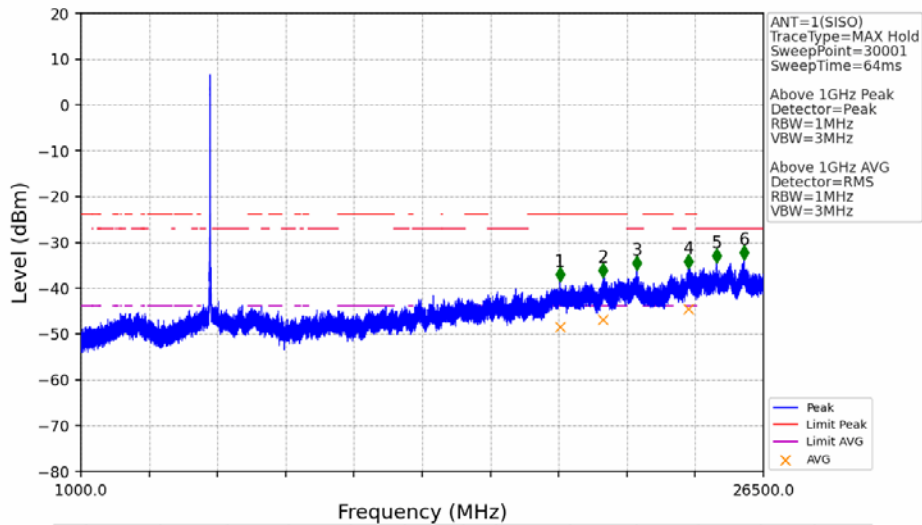

802.11a_MCH_5785MHz_Ant1_NTNV

No	Frequency (MHz)	Level (dBm)	Limit (dBm)	Margin (dB)	Status	Remark	No	Frequency (MHz)	Level (dBm)	Limit (dBm)	Margin (dB)	Status	Remark
1	20006.85	-38.82	-21.20	14.91	Pass	Peak	7	20006.85	-48.19	-41.20	4.28	Pass	AVG
2	21160.3	-36.08	-21.20	12.17	Pass	Peak	8	21160.3	-46.87	-41.20	2.96	Pass	AVG
3	23108.5	-36.21	-21.20	12.30	Pass	Peak	9	23108.5	-46.23	-41.20	2.31	Pass	AVG
4	24237.3	-34.79	-27.00	5.08	Pass	Peak	10	24237.3	/	-27.00	/	/	AVG
5	25249.65	-34.08	-27.00	4.37	Pass	Peak	11	25249.65	/	-27.00	/	/	AVG
6	26444.75	-36.72	-27.00	7.01	Pass	Peak	12	26444.75	/	-27.00	/	/	AVG

802.11a_MCH_5785MHz_Ant2_NTNV

No	Frequency (MHz)	Level (dBm)	Limit (dBm)	Margin (dB)	Status	Remark	No	Frequency (MHz)	Level (dBm)	Limit (dBm)	Margin (dB)	Status	Remark
1	20540.65	-37.18	-21.20	13.27	Pass	Peak	7	20540.65	-46.63	-41.20	2.72	Pass	AVG
2	21705.15	-37.01	-27.00	7.29	Pass	Peak	8	21705.15	/	-27.00	/	/	AVG
3	23065.15	-36.30	-21.20	12.39	Pass	Peak	9	23065.15	-46.05	-41.20	2.14	Pass	AVG
4	24215.2	-35.58	-27.00	5.87	Pass	Peak	10	24215.2	/	-27.00	/	/	AVG
5	25261.55	-34.64	-27.00	4.93	Pass	Peak	11	25261.55	/	-27.00	/	/	AVG
6	26351.25	-36.98	-27.00	7.27	Pass	Peak	12	26351.25	/	-27.00	/	/	AVG

802.11a_HCH_5825MHz_Ant1_NTNV

No	Frequency (MHz)	Level (dBm)	Limit (dBm)	Margin (dB)	Status	Remark	No	Frequency (MHz)	Level (dBm)	Limit (dBm)	Margin (dB)	Status	Remark
1	18895.05	-38.53	-21.20	14.62	Pass	Peak	7	18895.05	-48.51	-41.20	4.60	Pass	AVG
2	20514.3	-37.73	-21.20	13.82	Pass	Peak	8	20514.3	-46.78	-41.20	2.88	Pass	AVG
3	21768.05	-36.13	-27.00	6.42	Pass	Peak	9	21768.05	/	-27.00	/	/	AVG
4	23704.35	-35.72	-21.20	11.81	Pass	Peak	10	23704.35	-44.56	-41.20	0.65	Pass	AVG
5	24749	-34.54	-27.00	4.83	Pass	Peak	11	24749	/	-27.00	/	/	AVG
6	25778.35	-33.82	-27.00	4.11	Pass	Peak	12	25778.35	/	-27.00	/	/	AVG