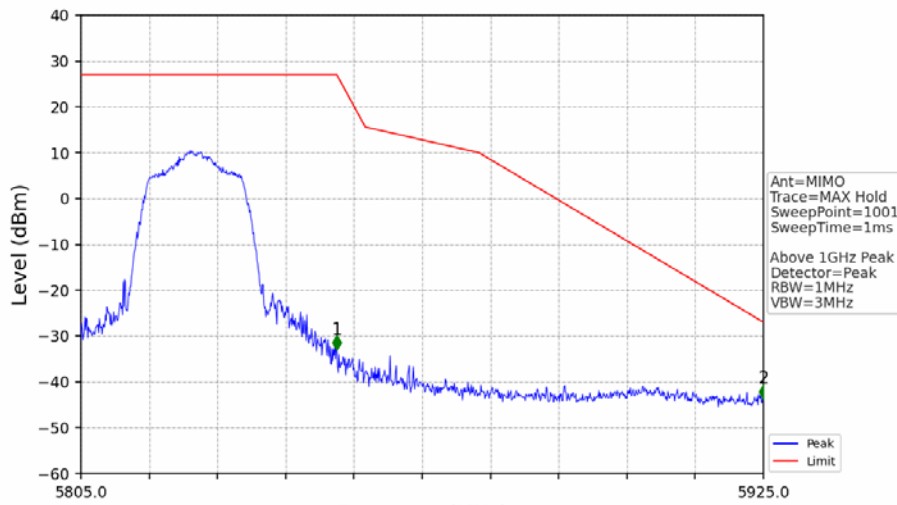

802.11ac(VHT20)_HCH_5825MHz_MIMO_NTNV

No	Frequency (MHz)	Level (dBm)	Limit (dBm)	Margin (dB)	Status	Remark	No	Frequency (MHz)	Level (dBm)	Limit (dBm)	Margin (dB)	Status	Remark
1	5850.000	-32.98	27.00	57.27	Pass	Peak	2	5925.000	-43.70	-27.00	13.99	Pass	Peak