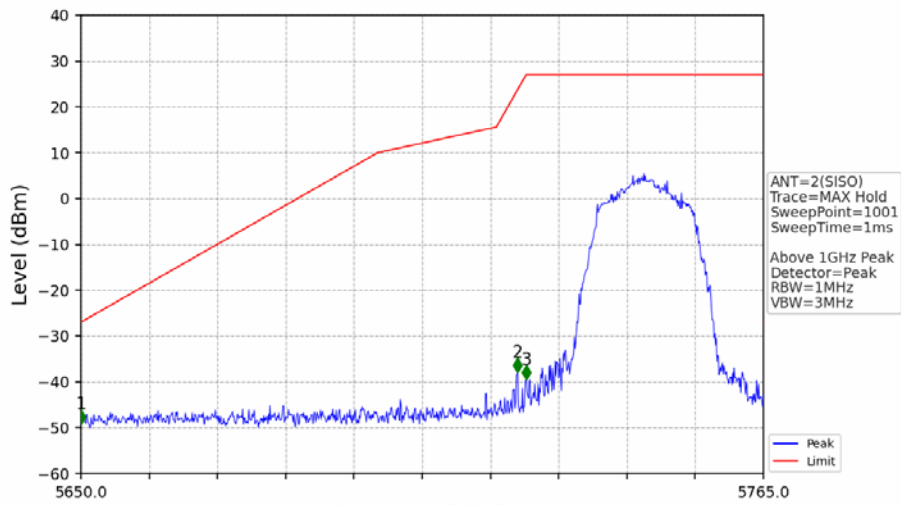

802.11a_LCH_5745MHz_Ant2_NTNV

No	Frequency (MHz)	Level (dBm)	Limit (dBm)	Margin (dB)	Status	Remark	No	Frequency (MHz)	Level (dBm)	Limit (dBm)	Margin (dB)	Status	Remark
1	20524.5	-37.73	-21.20	13.82	Pass	Peak	7	20524.5	-47.07	-41.20	3.16	Pass	AVG
2	21681.35	-36.24	-27.00	6.54	Pass	Peak	8	21681.35	/	-27.00	/	/	AVG
3	23680.55	-35.81	-21.20	11.90	Pass	Peak	9	23680.55	-44.80	-41.20	0.89	Pass	AVG
4	24488.05	-37.24	-27.00	7.53	Pass	Peak	10	24488.05	/	-27.00	/	/	AVG
5	25298.1	-35.02	-27.00	5.31	Pass	Peak	11	25298.1	/	-27.00	/	/	AVG
6	26488.95	-36.59	-27.00	6.88	Pass	Peak	12	26488.95	/	-27.00	/	/	AVG

802.11a_LCH_5745MHz_Ant2_NTNV

No	Frequency (MHz)	Level (dBm)	Limit (dBm)	Margin (dB)	Status	Remark	No	Frequency (MHz)	Level (dBm)	Limit (dBm)	Margin (dB)	Status	Remark
1	5650.000	-49.24	-27.00	19.53	Pass	Peak	3	5725.000	-39.57	27.00	63.86	Pass	Peak
2	5723.600	-38.02	23.81	59.12	Pass	Peak							