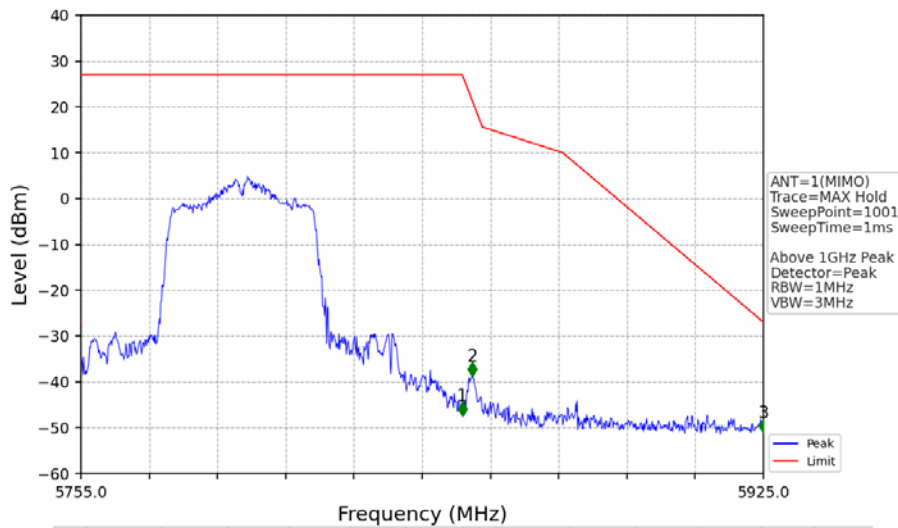

802.11n(HT40)_HCH_5795MHz_Ant1_NTNV

No	Frequency (MHz)	Level (dBm)	Limit (dBm)	Margin (dB)	Status	Remark	No	Frequency (MHz)	Level (dBm)	Limit (dBm)	Margin (dB)	Status	Remark
1	5850.000	-47.46	27.00	71.75	Pass	Peak	3	5925.000	-51.19	-27.00	21.48	Pass	Peak
2	5852.410	-38.91	21.51	57.70	Pass	Peak