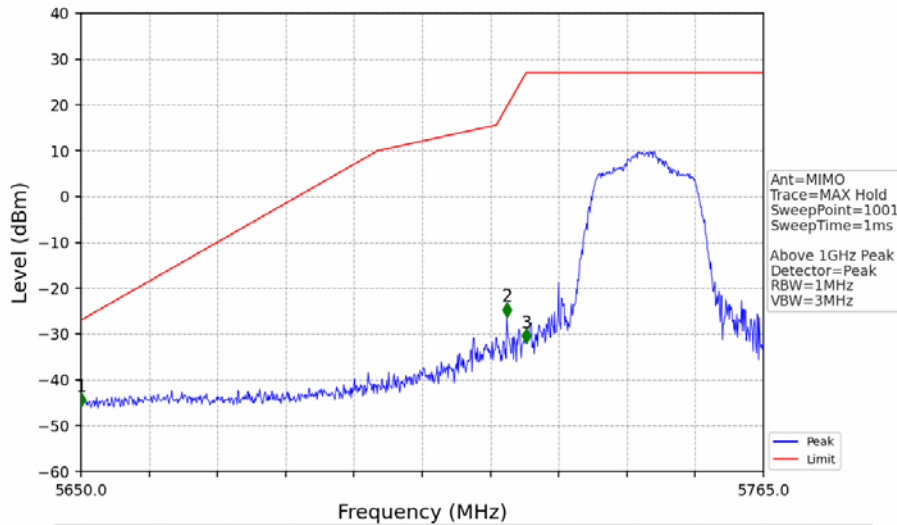

802.11ac(VHT20)_LCH_5745MHz_MIMO_NTNV

No	Frequency (MHz)	Level (dBm)	Limit (dBm)	Margin (dB)	Status	Remark	No	Frequency (MHz)	Level (dBm)	Limit (dBm)	Margin (dB)	Status	Remark
1	5650.000	-45.91	-27.00	16.20	Pass	Peak	3	5725.000	-32.03	27.00	56.32	Pass	Peak
2	5721.760	-26.25	19.61	43.16	Pass	Peak