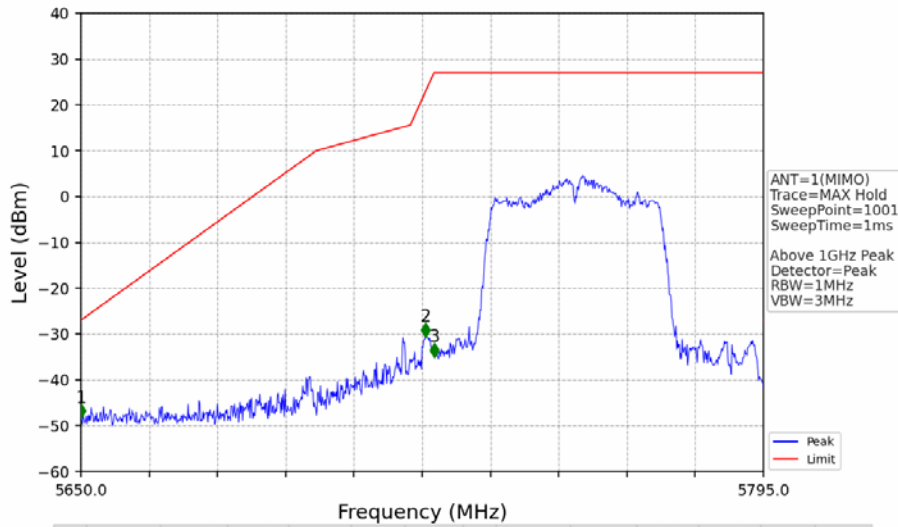

802.11ac(VHT40)_LCH_5755MHz_Ant1_NTNV

No	Frequency (MHz)	Level (dBm)	Limit (dBm)	Margin (dB)	Status	Remark	No	Frequency (MHz)	Level (dBm)	Limit (dBm)	Margin (dB)	Status	Remark
1	5650.000	-48.35	-27.00	18.64	Pass	Peak	3	5725.000	-35.05	27.00	59.34	Pass	Peak
2	5723.225	-30.65	22.95	50.90	Pass	Peak