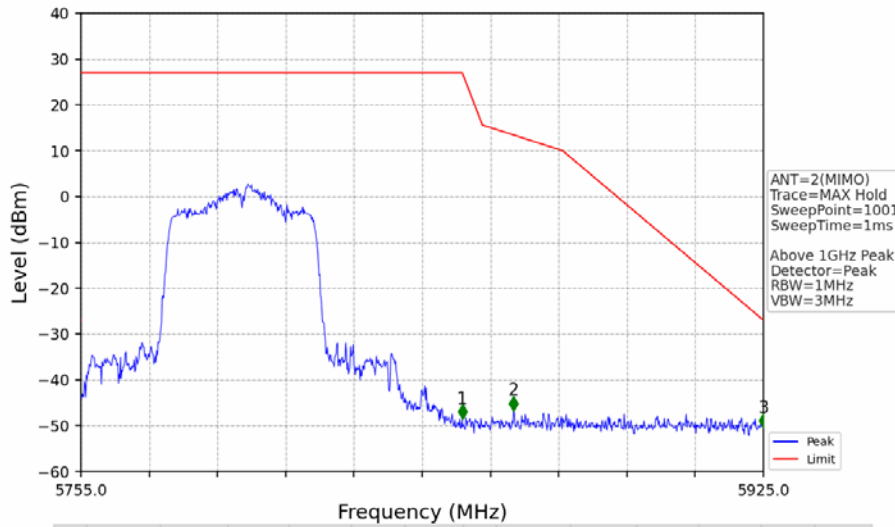

802.11n(HT40)_HCH_5795MHz_Ant2_NTNV

No	Frequency (MHz)	Level (dBm)	Limit (dBm)	Margin (dB)	Status	Remark	No	Frequency (MHz)	Level (dBm)	Limit (dBm)	Margin (dB)	Status	Remark
1	5850.000	-48.54	27.00	72.83	Pass	Peak	3	5925.000	-50.43	-27.00	20.72	Pass	Peak
2	5862.780	-46.68	13.42	57.39	Pass	Peak