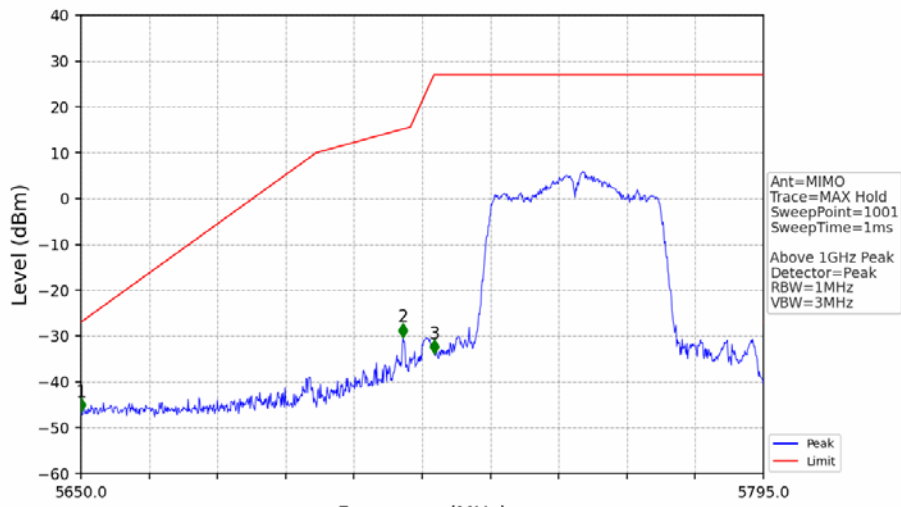

802.11ac(VHT40)_LCH_5755MHz_MIMO_NTNV

No	Frequency (MHz)	Level (dBm)	Limit (dBm)	Margin (dB)	Status	Remark	No	Frequency (MHz)	Level (dBm)	Limit (dBm)	Margin (dB)	Status	Remark
1	5650.000	-46.63	-27.00	16.92	Pass	Peak	3	5725.000	-33.87	27.00	58.16	Pass	Peak
2	5718.440	-30.30	15.16	42.75	Pass	Peak