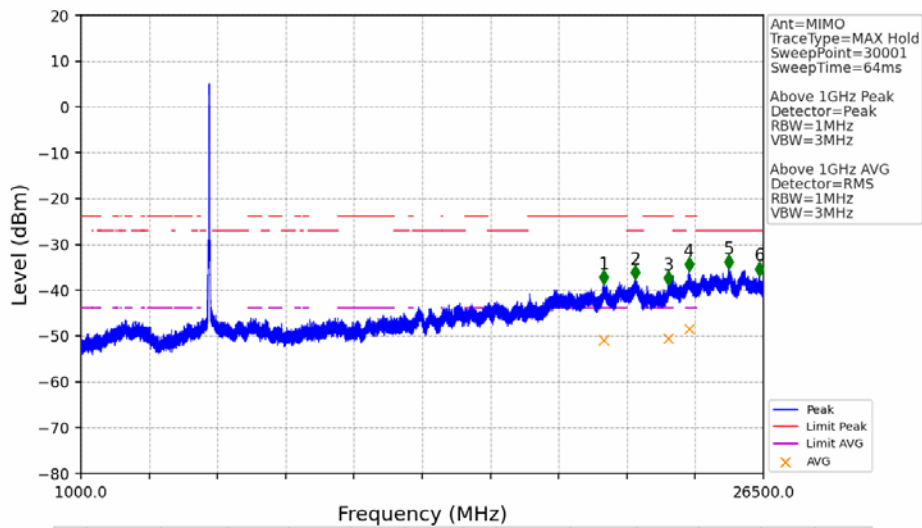

802.11n(HT40)_HCH_5795MHz_MIMO_NTNV

No	Frequency (MHz)	Level (dBm)	Limit (dBm)	Margin (dB)	Status	Remark	No	Frequency (MHz)	Level (dBm)	Limit (dBm)	Margin (dB)	Status	Remark
1	20535.55	-38.78	-21.20	14.88	Pass	Peak	7	20535.55	-50.97	-41.20	7.06	Pass	AVG
2	21706	-37.65	-27.00	7.94	Pass	Peak	8	21706	/	-27.00	/	/	AVG
3	22940.2	-38.87	-21.20	14.96	Pass	Peak	9	22940.2	-50.48	-41.20	6.57	Pass	AVG
4	23715.4	-35.91	-21.20	11.99	Pass	Peak	10	23715.4	-48.47	-41.20	4.56	Pass	AVG
5	25198.65	-35.39	-27.00	5.68	Pass	Peak	11	25198.65	/	-27.00	/	/	AVG
6	26350.4	-36.90	-27.00	7.19	Pass	Peak	12	26350.4	/	-27.00	/	/	AVG