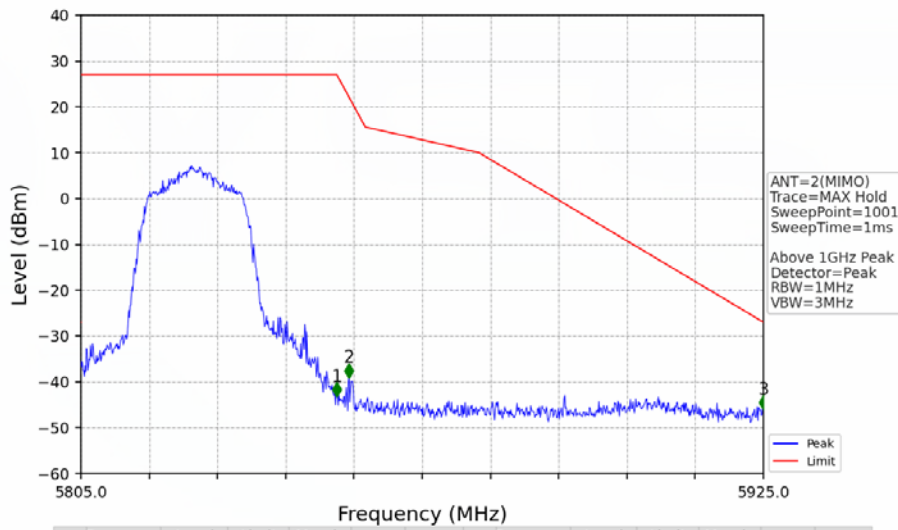

802.11ac(VHT20)_HCH_5825MHz_Ant2_NTNV

No	Frequency (MHz)	Level (dBm)	Limit (dBm)	Margin (dB)	Status	Remark	No	Frequency (MHz)	Level (dBm)	Limit (dBm)	Margin (dB)	Status	Remark
1	5850.000	-43.22	27.00	67.51	Pass	Peak	3	5925.000	-46.15	-27.00	16.43	Pass	Peak
2	5852.160	-39.12	22.08	58.49	Pass	Peak