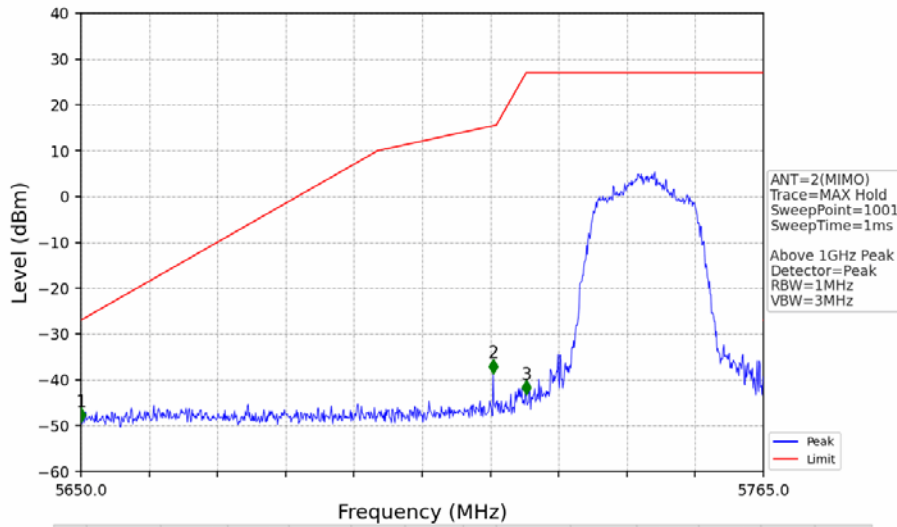

802.11ac(VHT20)_LCH_5745MHz_Ant2_NTNV

No	Frequency (MHz)	Level (dBm)	Limit (dBm)	Margin (dB)	Status	Remark	No	Frequency (MHz)	Level (dBm)	Limit (dBm)	Margin (dB)	Status	Remark
1	5650.000	-49.25	-27.00	19.54	Pass	Peak	3	5725.000	-43.32	27.00	67.61	Pass	Peak
2	5719.460	-38.59	15.45	51.33	Pass	Peak