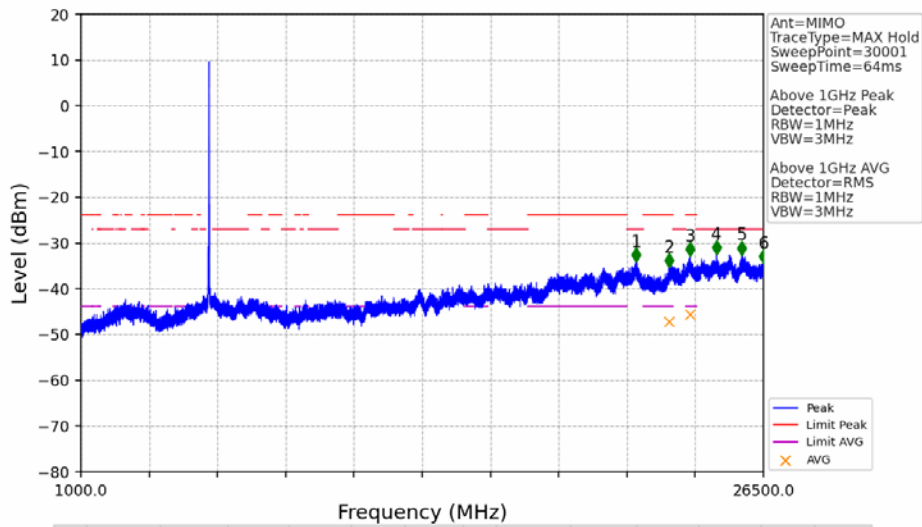

802.11n(HT20)_MCH_5785MHz_MIMO_NTNV

No	Frequency (MHz)	Level (dBm)	Limit (dBm)	Margin (dB)	Status	Remark	No	Frequency (MHz)	Level (dBm)	Limit (dBm)	Margin (dB)	Status	Remark
1	21735.75	-34.19	-27.00	4.48	Pass	Peak	7	21735.75	/	-27.00	/	/	AVG
2	22987.8	-35.36	-21.20	11.45	Pass	Peak	8	22987.8	-47.25	-41.20	3.34	Pass	AVG
3	23761.3	-32.95	-21.20	9.04	Pass	Peak	9	23761.3	-45.65	-41.20	1.74	Pass	AVG
4	24746.45	-32.55	-27.00	2.84	Pass	Peak	10	24746.45	/	-27.00	/	/	AVG
5	25695.05	-32.68	-27.00	2.97	Pass	Peak	11	25695.05	/	-27.00	/	/	AVG
6	26496.6	-34.53	-27.00	4.82	Pass	Peak	12	26496.6	/	-27.00	/	/	AVG