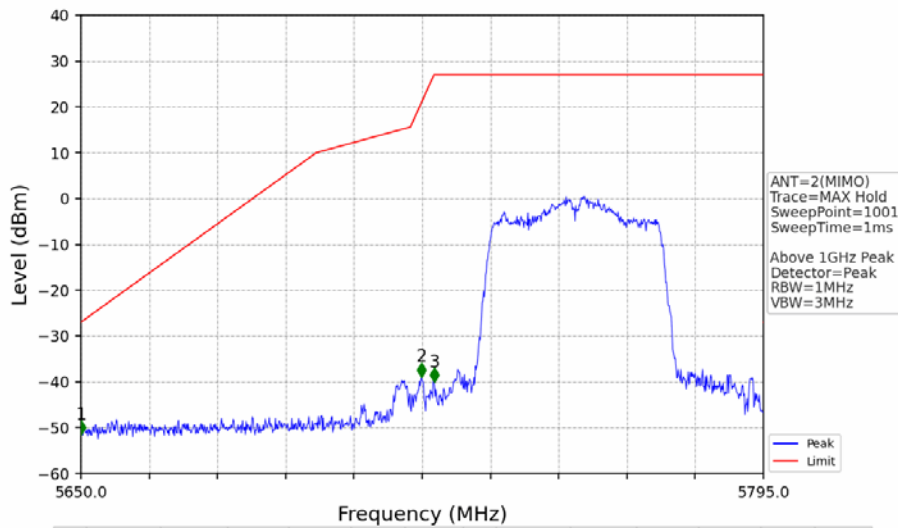

802.11ac(VHT40)_LCH_5755MHz_Ant2_NTNV

No	Frequency (MHz)	Level (dBm)	Limit (dBm)	Margin (dB)	Status	Remark	No	Frequency (MHz)	Level (dBm)	Limit (dBm)	Margin (dB)	Status	Remark
1	5650.000	-51.48	-27.00	21.77	Pass	Peak	3	5725.000	-40.11	27.00	64.40	Pass	Peak
2	5722.355	-38.92	20.97	57.18	Pass	Peak