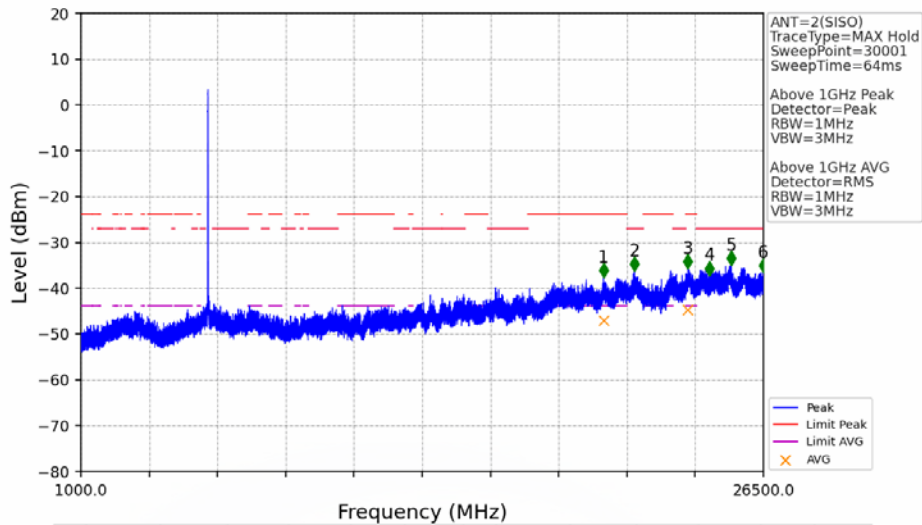

802.11a_LCH_5745MHz_Ant2_NTNV

No	Frequency (MHz)	Level (dBm)	Limit (dBm)	Margin (dB)	Status	Remark	No	Frequency (MHz)	Level (dBm)	Limit (dBm)	Margin (dB)	Status	Remark
1	20524.5	-37.73	-21.20	13.82	Pass	Peak	7	20524.5	-47.07	-41.20	3.16	Pass	AVG
2	21681.35	-36.24	-27.00	6.54	Pass	Peak	8	21681.35	/	-27.00	/	/	AVG
3	23680.55	-35.81	-21.20	11.90	Pass	Peak	9	23680.55	-44.80	-41.20	0.89	Pass	AVG
4	24488.05	-37.24	-27.00	7.53	Pass	Peak	10	24488.05	/	-27.00	/	/	AVG
5	25298.1	-35.02	-27.00	5.31	Pass	Peak	11	25298.1	/	-27.00	/	/	AVG
6	26488.95	-36.59	-27.00	6.88	Pass	Peak	12	26488.95	/	-27.00	/	/	AVG

802.11a_LCH_5745MHz_Ant2_NTNV

No	Frequency (MHz)	Level (dBm)	Limit (dBm)	Margin (dB)	Status	Remark	No	Frequency (MHz)	Level (dBm)	Limit (dBm)	Margin (dB)	Status	Remark
1	5650.000	-49.24	-27.00	19.53	Pass	Peak	3	5725.000	-39.57	27.00	63.86	Pass	Peak
2	5723.600	-38.02	23.81	59.12	Pass	Peak							

802.11a_MCH_5785MHz_Ant1_NTNV

No	Frequency (MHz)	Level (dBm)	Limit (dBm)	Margin (dB)	Status	Remark	No	Frequency (MHz)	Level (dBm)	Limit (dBm)	Margin (dB)	Status	Remark
1	20006.85	-38.82	-21.20	14.91	Pass	Peak	7	20006.85	-48.19	-41.20	4.28	Pass	AVG
2	21160.3	-36.08	-21.20	12.17	Pass	Peak	8	21160.3	-46.87	-41.20	2.96	Pass	AVG
3	23108.5	-36.21	-21.20	12.30	Pass	Peak	9	23108.5	-46.23	-41.20	2.31	Pass	AVG
4	24237.3	-34.79	-27.00	5.08	Pass	Peak	10	24237.3	/	-27.00	/	/	AVG
5	25249.65	-34.08	-27.00	4.37	Pass	Peak	11	25249.65	/	-27.00	/	/	AVG
6	26444.75	-36.72	-27.00	7.01	Pass	Peak	12	26444.75	/	-27.00	/	/	AVG