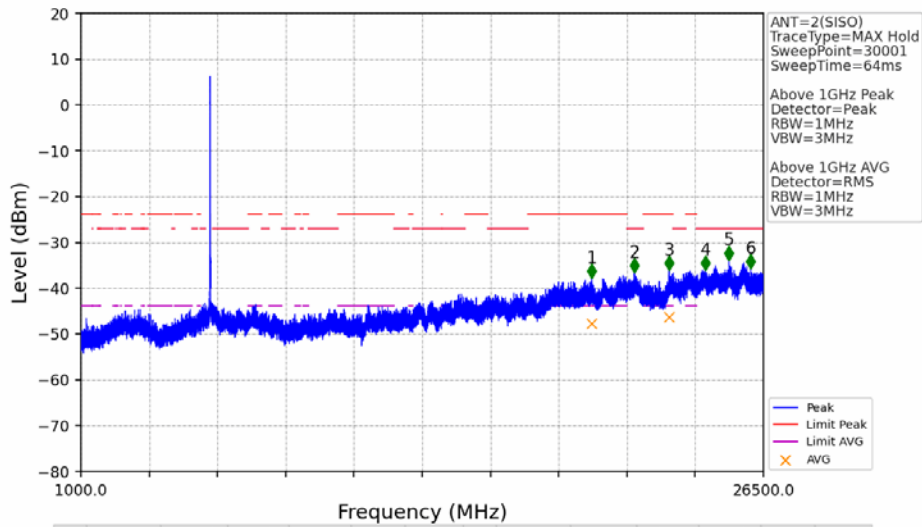

802.11a_HCH_5825MHz_Ant2_NTNV

No	Frequency (MHz)	Level (dBm)	Limit (dBm)	Margin (dB)	Status	Remark	No	Frequency (MHz)	Level (dBm)	Limit (dBm)	Margin (dB)	Status	Remark
1	20087.6	-37.88	-21.20	13.97	Pass	Peak	7	20087.6	-47.76	-41.20	3.85	Pass	AVG
2	21666.05	-36.65	-27.00	6.94	Pass	Peak	8	21666.05	/	-27.00	/	/	AVG
3	22977.6	-36.15	-21.20	12.24	Pass	Peak	9	22977.6	-46.24	-41.20	2.33	Pass	AVG
4	24337.6	-36.09	-27.00	6.38	Pass	Peak	10	24337.6	/	-27.00	/	/	AVG
5	25215.65	-33.89	-27.00	4.18	Pass	Peak	11	25215.65	/	-27.00	/	/	AVG
6	26028.25	-35.80	-27.00	6.09	Pass	Peak	12	26028.25	/	-27.00	/	/	AVG