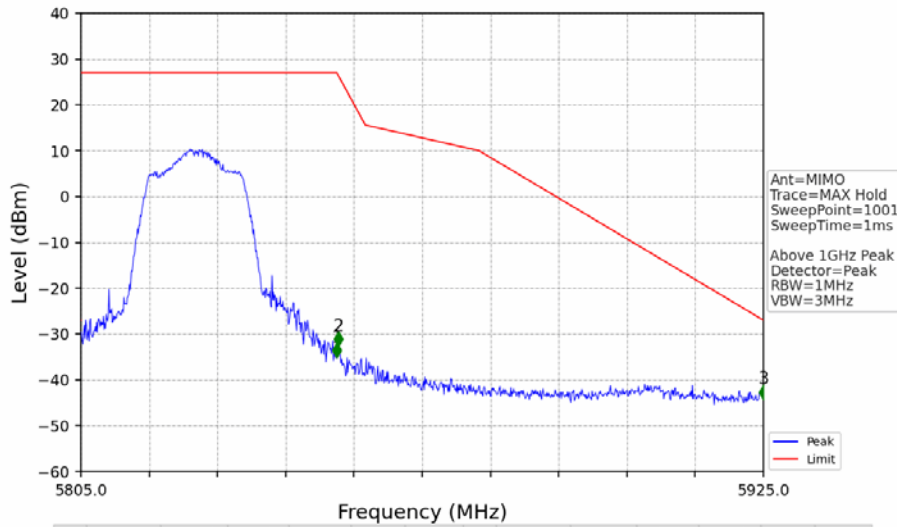

802.11n(HT20)_HCH_5825MHz_MIMO_NTNV

No	Frequency (MHz)	Level (dBm)	Limit (dBm)	Margin (dB)	Status	Remark	No	Frequency (MHz)	Level (dBm)	Limit (dBm)	Margin (dB)	Status	Remark
1	5850.000	-35.18	27.00	59.47	Pass	Peak	3	5925.000	-44.24	-27.00	14.53	Pass	Peak
2	5850.240	-32.68	26.45	56.42	Pass	Peak