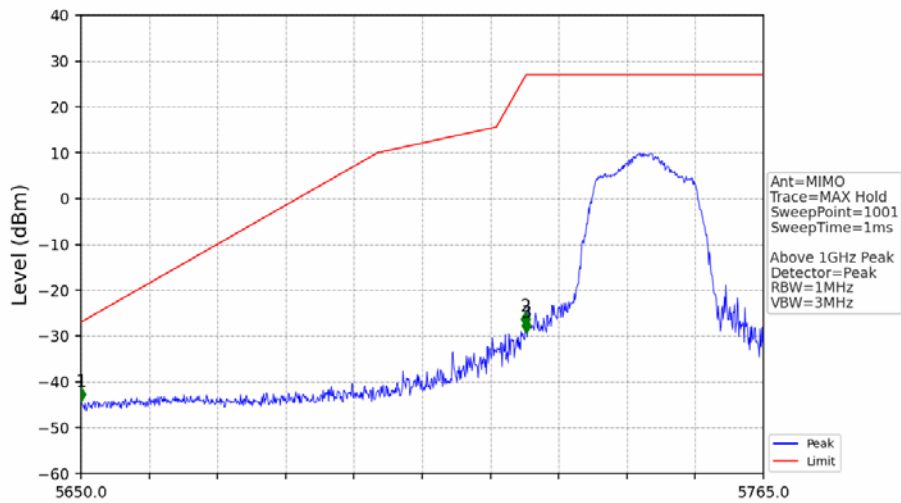

802.11n(HT20)_LCH_5745MHz_MIMO_NTNV

No	Frequency (MHz)	Level (dBm)	Limit (dBm)	Margin (dB)	Status	Remark	No	Frequency (MHz)	Level (dBm)	Limit (dBm)	Margin (dB)	Status	Remark
1	5650.000	-44.36	-27.00	14.65	Pass	Peak	3	5725.000	-29.28	27.00	53.57	Pass	Peak
2	5724.865	-27.88	26.69	51.86	Pass	Peak