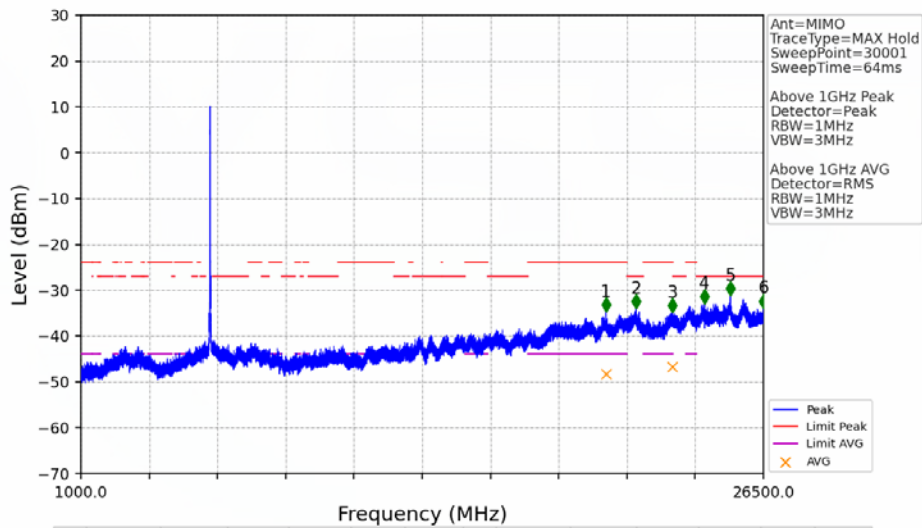

802.11n(HT20)_HCH_5825MHz_MIMO_NTNV

No	Frequency (MHz)	Level (dBm)	Limit (dBm)	Margin (dB)	Status	Remark	No	Frequency (MHz)	Level (dBm)	Limit (dBm)	Margin (dB)	Status	Remark
1	20613.75	-34.78	-21.20	10.87	Pass	Peak	7	20613.75	-48.22	-41.20	4.31	Pass	AVG
2	21740.85	-34.03	-27.00	4.32	Pass	Peak	8	21740.85	/	-27.00	/	/	AVG
3	23082.15	-34.85	-21.20	10.94	Pass	Peak	9	23082.15	-46.67	-41.20	2.76	Pass	AVG
4	24301.05	-32.93	-27.00	3.22	Pass	Peak	10	24301.05	/	-27.00	/	/	AVG
5	25266.65	-31.23	-27.00	1.51	Pass	Peak	11	25266.65	/	-27.00	/	/	AVG
6	26497.45	-33.95	-27.00	4.24	Pass	Peak	12	26497.45	/	-27.00	/	/	AVG