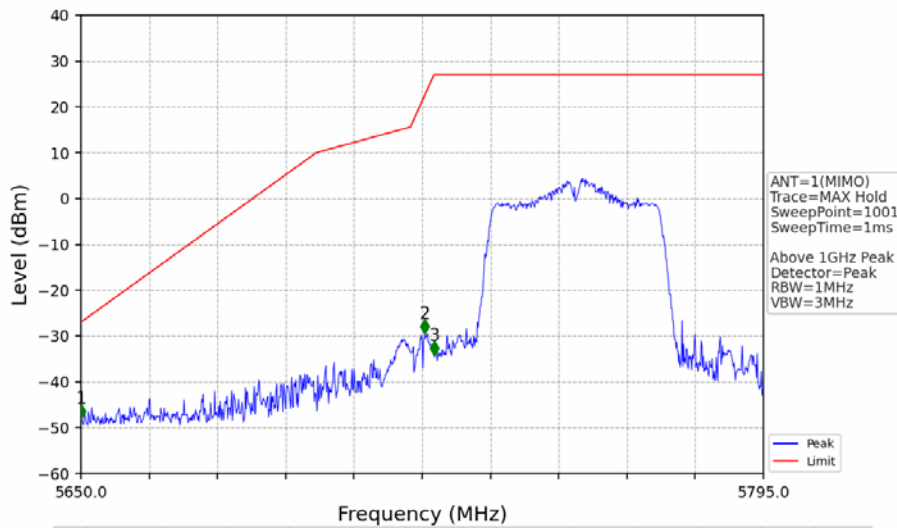

802.11n(HT40)_LCH_5755MHz_Ant1_NTNV

No	Frequency (MHz)	Level (dBm)	Limit (dBm)	Margin (dB)	Status	Remark	No	Frequency (MHz)	Level (dBm)	Limit (dBm)	Margin (dB)	Status	Remark
1	5650.000	-48.08	-27.00	18.37	Pass	Peak	3	5725.000	-34.21	27.00	58.50	Pass	Peak
2	5723.080	-29.48	22.62	49.40	Pass	Peak