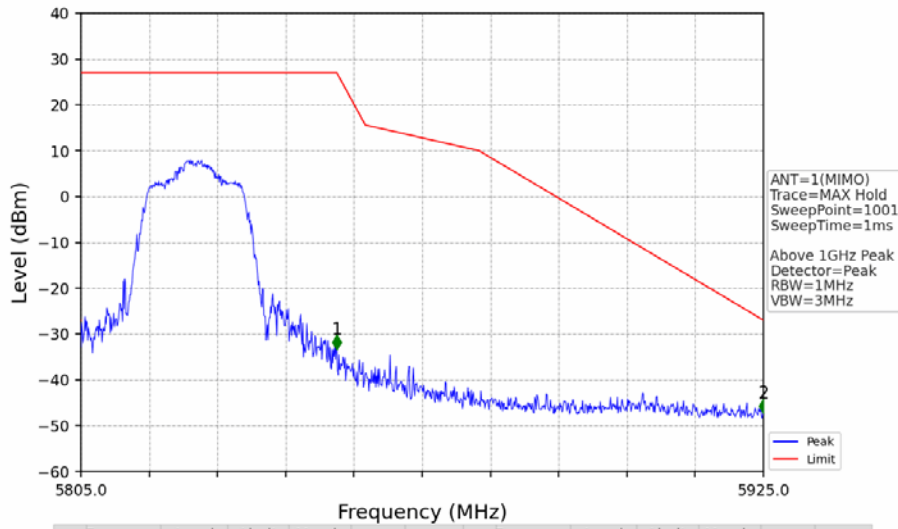

802.11ac(VHT20)_HCH_5825MHz_Ant1_NTNV

No	Frequency (MHz)	Level (dBm)	Limit (dBm)	Margin (dB)	Status	Remark	No	Frequency (MHz)	Level (dBm)	Limit (dBm)	Margin (dB)	Status	Remark
1	5850.000	-33.41	27.00	57.70	Pass	Peak	2	5925.000	-47.37	-27.00	17.66	Pass	Peak