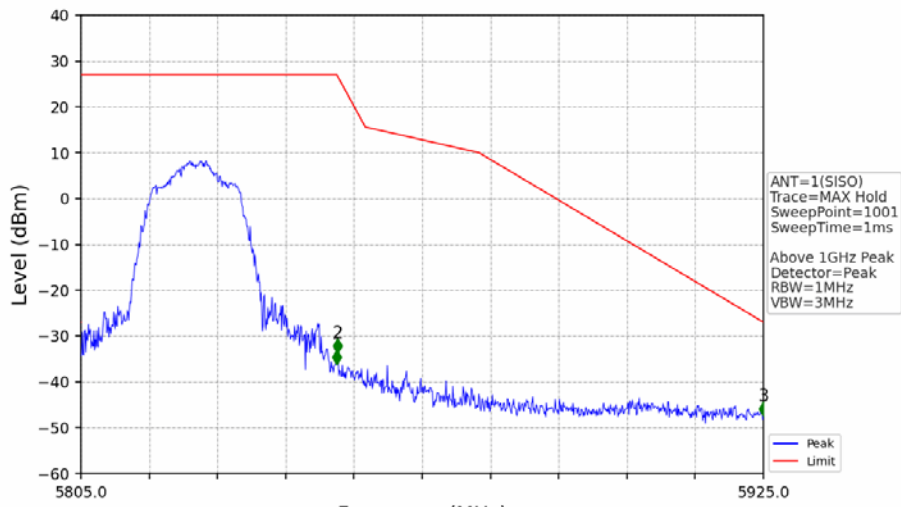

802.11a_HCH_5825MHz_Ant1_NTNV

No	Frequency (MHz)	Level (dBm)	Limit (dBm)	Margin (dB)	Status	Remark	No	Frequency (MHz)	Level (dBm)	Limit (dBm)	Margin (dB)	Status	Remark
1	5850.000	-36.17	27.00	60.47	Pass	Peak	3	5925.000	-47.44	-27.00	17.73	Pass	Peak
2	5850.120	-33.69	26.73	57.71	Pass	Peak