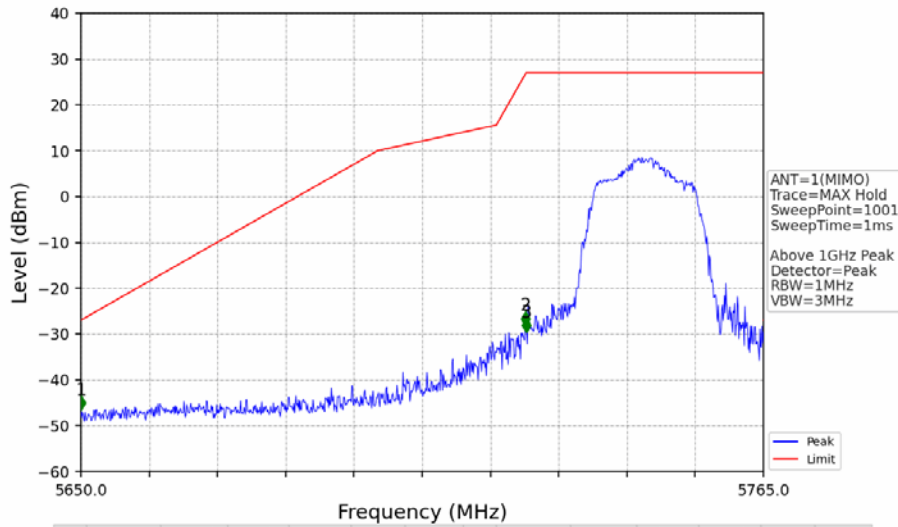

802.11n(HT20)_LCH_5745MHz_Ant1_NTNV

No	Frequency (MHz)	Level (dBm)	Limit (dBm)	Margin (dB)	Status	Remark	No	Frequency (MHz)	Level (dBm)	Limit (dBm)	Margin (dB)	Status	Remark
1	5650.000	-46.68	-27.00	16.97	Pass	Peak	3	5725.000	-29.70	27.00	53.99	Pass	Peak
2	5724.865	-28.17	26.69	52.15	Pass	Peak