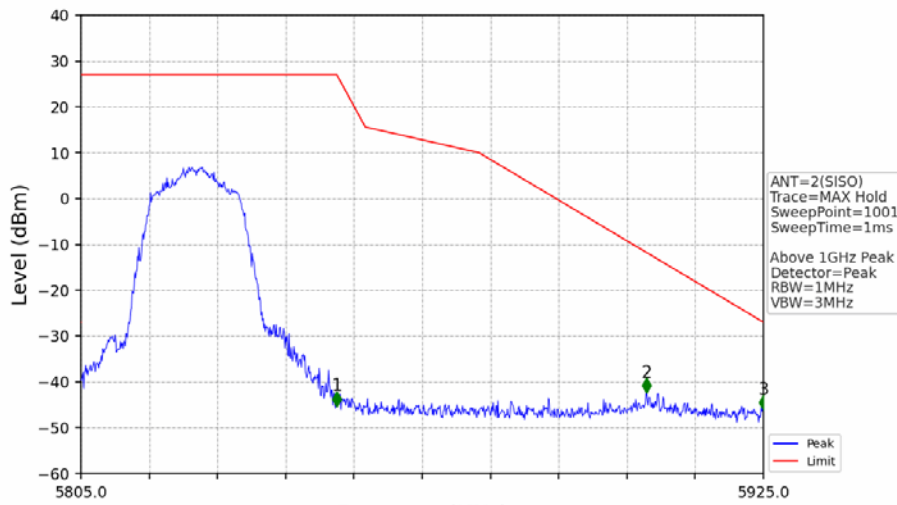

802.11a_HCH_5825MHz_Ant2_NTNV

No	Frequency (MHz)	Level (dBm)	Limit (dBm)	Margin (dB)	Status	Remark	No	Frequency (MHz)	Level (dBm)	Limit (dBm)	Margin (dB)	Status	Remark
1	5850.000	-45.30	27.00	69.59	Pass	Peak	3	5925.000	-46.11	-27.00	16.40	Pass	Peak
2	5904.480	-42.35	-11.82	27.83	Pass	Peak