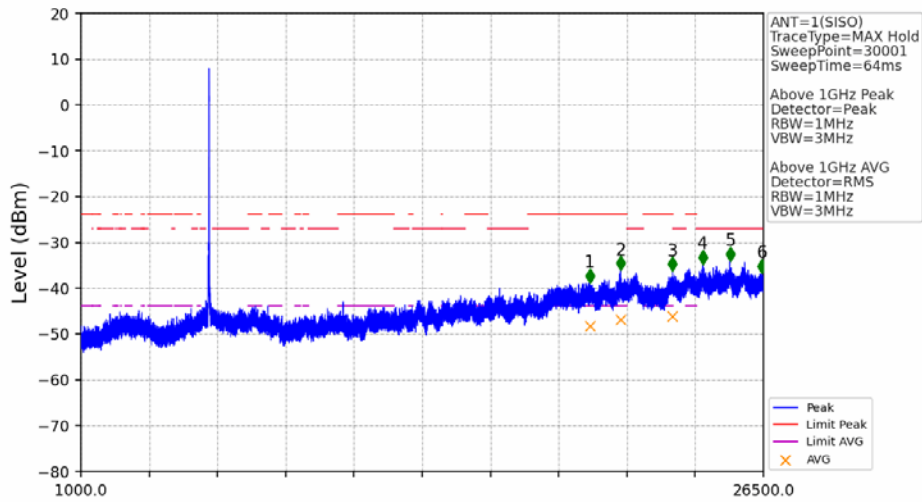

802.11a_LCH_5745MHz_Ant2_NTNV

No	Frequency (MHz)	Level (dBm)	Limit (dBm)	Margin (dB)	Status	Remark	No	Frequency (MHz)	Level (dBm)	Limit (dBm)	Margin (dB)	Status	Remark
1	20524.5	-37.73	-21.20	13.82	Pass	Peak	7	20524.5	-47.07	-41.20	3.16	Pass	AVG
2	21681.35	-36.24	-27.00	6.54	Pass	Peak	8	21681.35	/	-27.00	/	/	AVG
3	23680.55	-35.81	-21.20	11.90	Pass	Peak	9	23680.55	-44.80	-41.20	0.89	Pass	AVG
4	24488.05	-37.24	-27.00	7.53	Pass	Peak	10	24488.05	/	-27.00	/	/	AVG
5	25298.1	-35.02	-27.00	5.31	Pass	Peak	11	25298.1	/	-27.00	/	/	AVG
6	26488.95	-36.59	-27.00	6.88	Pass	Peak	12	26488.95	/	-27.00	/	/	AVG

802.11a_LCH_5745MHz_Ant2_NTNV

No	Frequency (MHz)	Level (dBm)	Limit (dBm)	Margin (dB)	Status	Remark	No	Frequency (MHz)	Level (dBm)	Limit (dBm)	Margin (dB)	Status	Remark
1	5650.000	-49.24	-27.00	19.53	Pass	Peak	3	5725.000	-39.57	27.00	63.86	Pass	Peak
2	5723.600	-38.02	23.81	59.12	Pass	Peak							

802.11a_MCH_5785MHz_Ant1_NTNV

No	Frequency (MHz)	Level (dBm)	Limit (dBm)	Margin (dB)	Status	Remark	No	Frequency (MHz)	Level (dBm)	Limit (dBm)	Margin (dB)	Status	Remark
1	20006.85	-38.82	-21.20	14.91	Pass	Peak	7	20006.85	-48.19	-41.20	4.28	Pass	AVG
2	21160.3	-36.08	-21.20	12.17	Pass	Peak	8	21160.3	-46.87	-41.20	2.96	Pass	AVG
3	23108.5	-36.21	-21.20	12.30	Pass	Peak	9	23108.5	-46.23	-41.20	2.31	Pass	AVG
4	24237.3	-34.79	-27.00	5.08	Pass	Peak	10	24237.3	/	-27.00	/	/	AVG
5	25249.65	-34.08	-27.00	4.37	Pass	Peak	11	25249.65	/	-27.00	/	/	AVG
6	26444.75	-36.72	-27.00	7.01	Pass	Peak	12	26444.75	/	-27.00	/	/	AVG