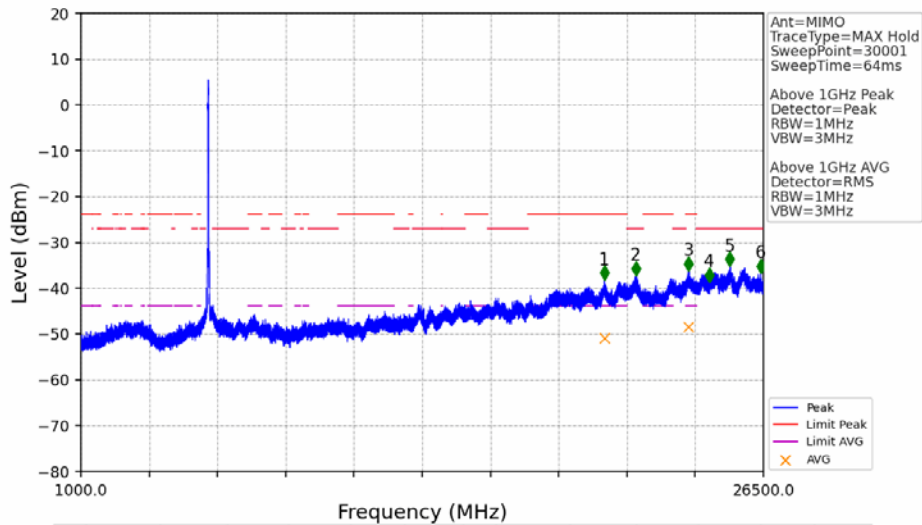

802.11ac(VHT40)_LCH_5755MHz_MIMO_NTNV

No	Frequency (MHz)	Level (dBm)	Limit (dBm)	Margin (dB)	Status	Remark	No	Frequency (MHz)	Level (dBm)	Limit (dBm)	Margin (dB)	Status	Remark
1	20555.95	-38.20	-21.20	14.29	Pass	Peak	7	20555.95	-50.92	-41.20	7.01	Pass	AVG
2	21725.55	-37.26	-27.00	7.55	Pass	Peak	8	21725.55	/	-27.00	/	/	AVG
3	23706.9	-36.18	-21.20	12.27	Pass	Peak	9	23706.9	-48.47	-41.20	4.56	Pass	AVG
4	24478.7	-38.65	-27.00	8.94	Pass	Peak	10	24478.7	/	-27.00	/	/	AVG
5	25247.95	-35.17	-27.00	5.46	Pass	Peak	11	25247.95	/	-27.00	/	/	AVG
6	26399.7	-36.72	-27.00	7.01	Pass	Peak	12	26399.7	/	-27.00	/	/	AVG