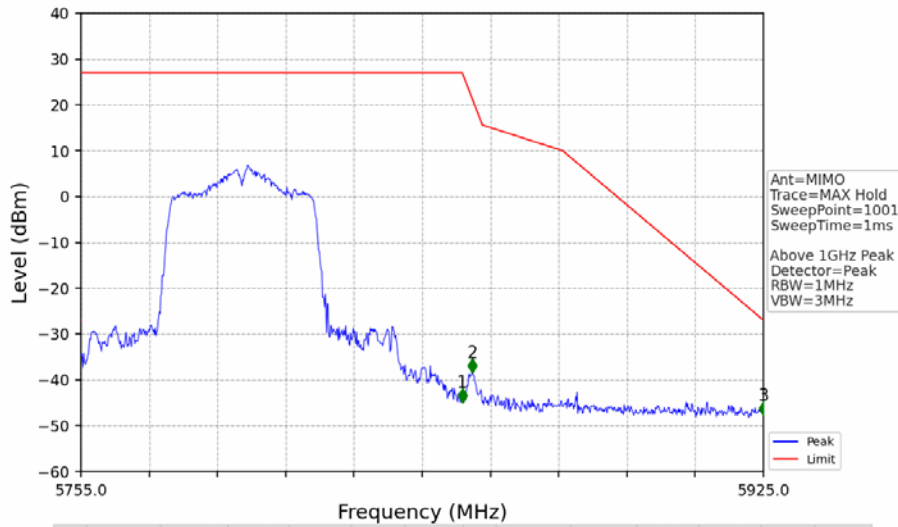

802.11n(HT40)_HCH_5795MHz_MIMO_NTNV

No	Frequency (MHz)	Level (dBm)	Limit (dBm)	Margin (dB)	Status	Remark	No	Frequency (MHz)	Level (dBm)	Limit (dBm)	Margin (dB)	Status	Remark
1	5850.000	-44.96	27.00	69.25	Pass	Peak	3	5925.000	-47.78	-27.00	18.07	Pass	Peak
2	5852.410	-38.51	21.51	57.30	Pass	Peak