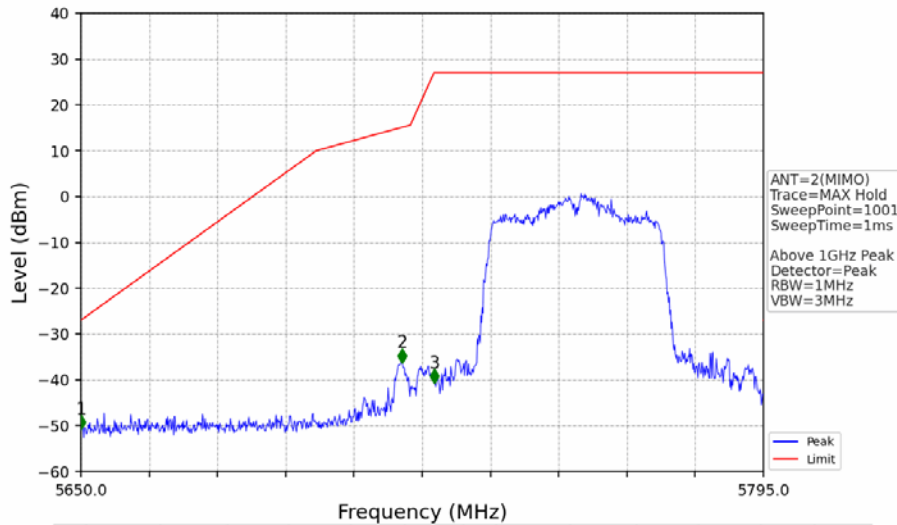

802.11n(HT40)_LCH_5755MHz_Ant2_NTNV

No	Frequency (MHz)	Level (dBm)	Limit (dBm)	Margin (dB)	Status	Remark	No	Frequency (MHz)	Level (dBm)	Limit (dBm)	Margin (dB)	Status	Remark
1	5650.000	-50.78	-27.00	21.07	Pass	Peak	3	5725.000	-40.80	27.00	65.09	Pass	Peak
2	5718.295	-36.27	15.12	48.69	Pass	Peak