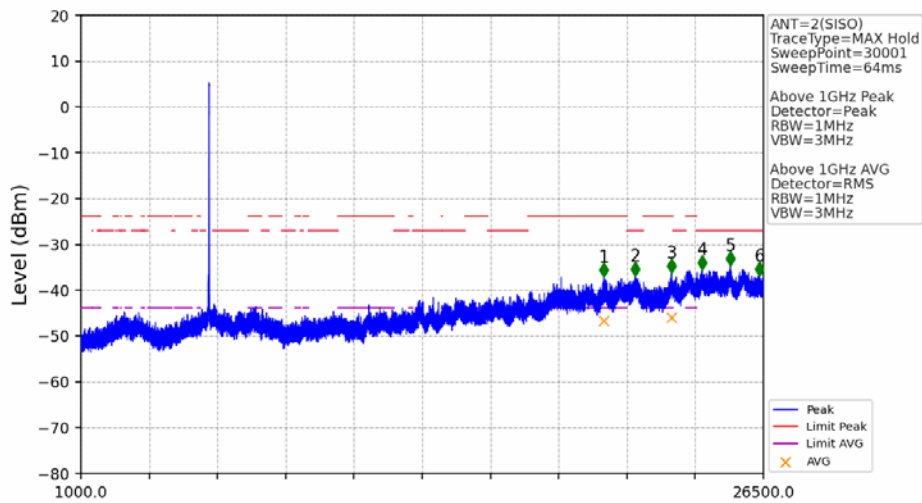

802.11a_MCH_5785MHz_Ant2_NTNV

No	Frequency (MHz)	Level (dBm)	Limit (dBm)	Margin (dB)	Status	Remark	No	Frequency (MHz)	Level (dBm)	Limit (dBm)	Margin (dB)	Status	Remark
1	20540.65	-37.18	-21.20	13.27	Pass	Peak	7	20540.65	-46.63	-41.20	2.72	Pass	AVG
2	21705.15	-37.01	-27.00	7.29	Pass	Peak	8	21705.15	/	-27.00	/	/	AVG
3	23065.15	-36.30	-21.20	12.39	Pass	Peak	9	23065.15	-46.05	-41.20	2.14	Pass	AVG
4	24215.2	-35.58	-27.00	5.87	Pass	Peak	10	24215.2	/	-27.00	/	/	AVG
5	25261.55	-34.64	-27.00	4.93	Pass	Peak	11	25261.55	/	-27.00	/	/	AVG
6	26351.25	-36.98	-27.00	7.27	Pass	Peak	12	26351.25	/	-27.00	/	/	AVG