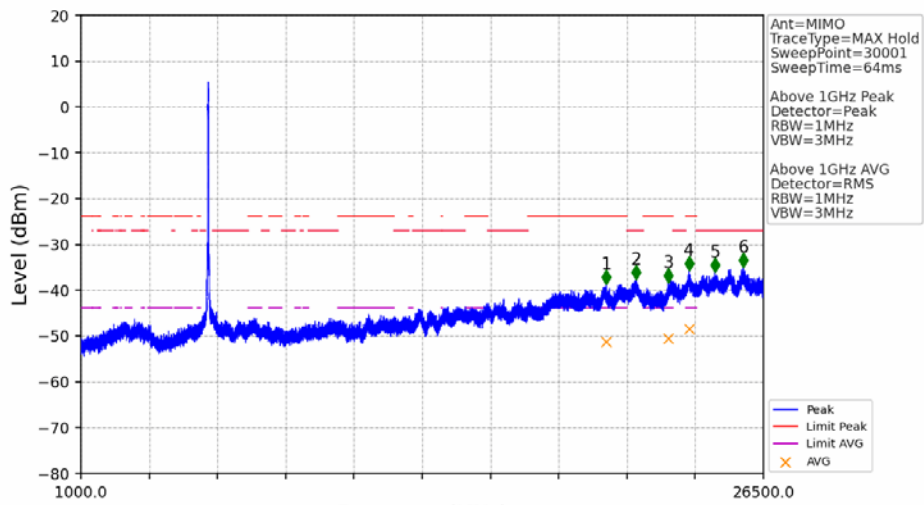

802.11n(HT40)_LCH_5755MHz_MIMO_NTNV

No	Frequency (MHz)	Level (dBm)	Limit (dBm)	Margin (dB)	Status	Remark	No	Frequency (MHz)	Level (dBm)	Limit (dBm)	Margin (dB)	Status	Remark
1	20629.05	-38.80	-21.20	14.89	Pass	Peak	7	20629.05	-51.34	-41.20	7.43	Pass	AVG
2	21733.2	-37.63	-27.00	7.92	Pass	Peak	8	21733.2	/	-27.00	/	/	AVG
3	22937.65	-38.38	-21.20	14.47	Pass	Peak	9	22937.65	-50.60	-41.20	6.69	Pass	AVG
4	23719.65	-35.68	-21.20	11.77	Pass	Peak	10	23719.65	-48.45	-41.20	4.54	Pass	AVG
5	24678.45	-36.14	-27.00	6.43	Pass	Peak	11	24678.45	/	-27.00	/	/	AVG
6	25745.2	-34.98	-27.00	5.27	Pass	Peak	12	25745.2	/	-27.00	/	/	AVG