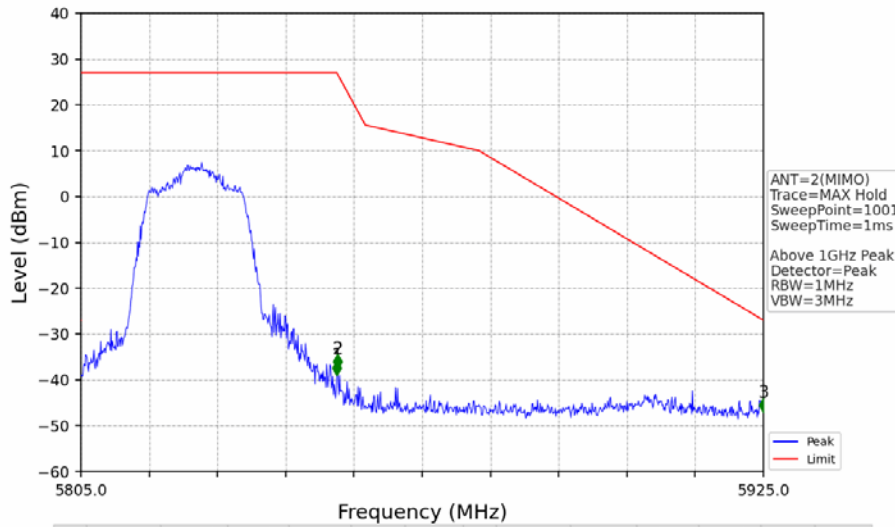

802.11n(HT20)_HCH_5825MHz_Ant2_NTNV

No	Frequency (MHz)	Level (dBm)	Limit (dBm)	Margin (dB)	Status	Remark	No	Frequency (MHz)	Level (dBm)	Limit (dBm)	Margin (dB)	Status	Remark
1	5850.000	-39.01	27.00	63.30	Pass	Peak	3	5925.000	-47.11	-27.00	17.40	Pass	Peak
2	5850.120	-37.60	26.73	61.62	Pass	Peak