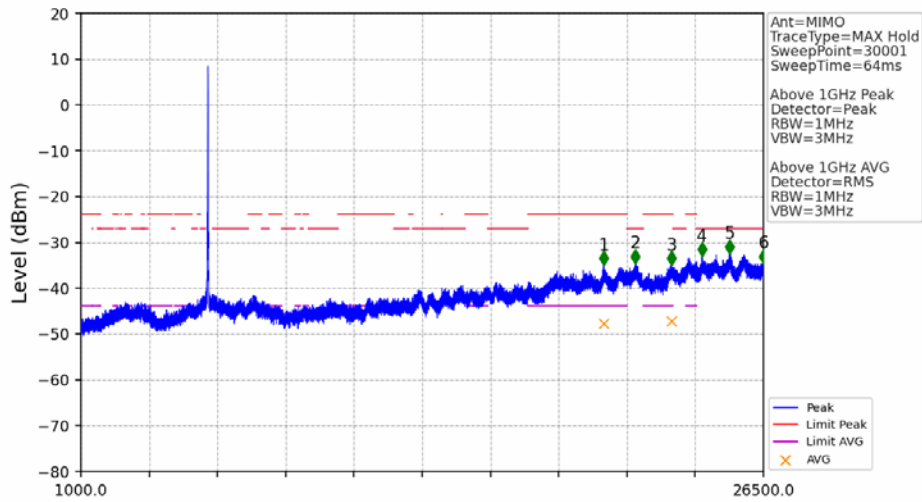

802.11n(HT20)_LCH_5745MHz_MIMO_NTNV

No	Frequency (MHz)	Level (dBm)	Limit (dBm)	Margin (dB)	Status	Remark	No	Frequency (MHz)	Level (dBm)	Limit (dBm)	Margin (dB)	Status	Remark
1	20537.25	-35.10	-21.20	11.19	Pass	Peak	7	20537.25	-47.80	-41.20	3.89	Pass	AVG
2	21720.45	-34.61	-27.00	4.90	Pass	Peak	8	21720.45	/	-27.00	/	/	AVG
3	23063.45	-35.06	-21.20	11.15	Pass	Peak	9	23063.45	-47.14	-41.20	3.23	Pass	AVG
4	24204.15	-33.15	-27.00	3.44	Pass	Peak	10	24204.15	/	-27.00	/	/	AVG
5	25225.85	-32.49	-27.00	2.78	Pass	Peak	11	25225.85	/	-27.00	/	/	AVG
6	26494.9	-34.60	-27.00	4.89	Pass	Peak	12	26494.9	/	-27.00	/	/	AVG