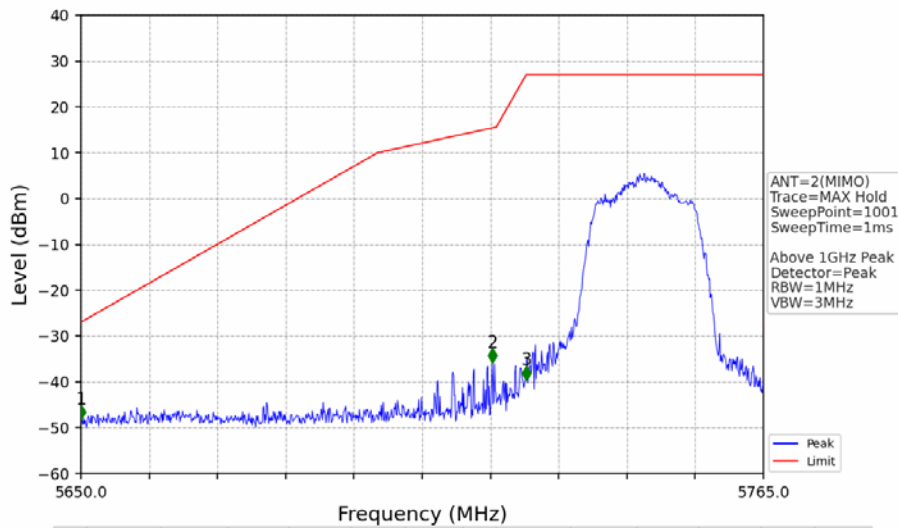

802.11n(HT20)_LCH_5745MHz_Ant2_NTNV

No	Frequency (MHz)	Level (dBm)	Limit (dBm)	Margin (dB)	Status	Remark	No	Frequency (MHz)	Level (dBm)	Limit (dBm)	Margin (dB)	Status	Remark
1	5650.000	-48.19	-27.00	18.48	Pass	Peak	3	5725.000	-39.64	27.00	63.93	Pass	Peak
2	5719.345	-35.85	15.42	48.55	Pass	Peak